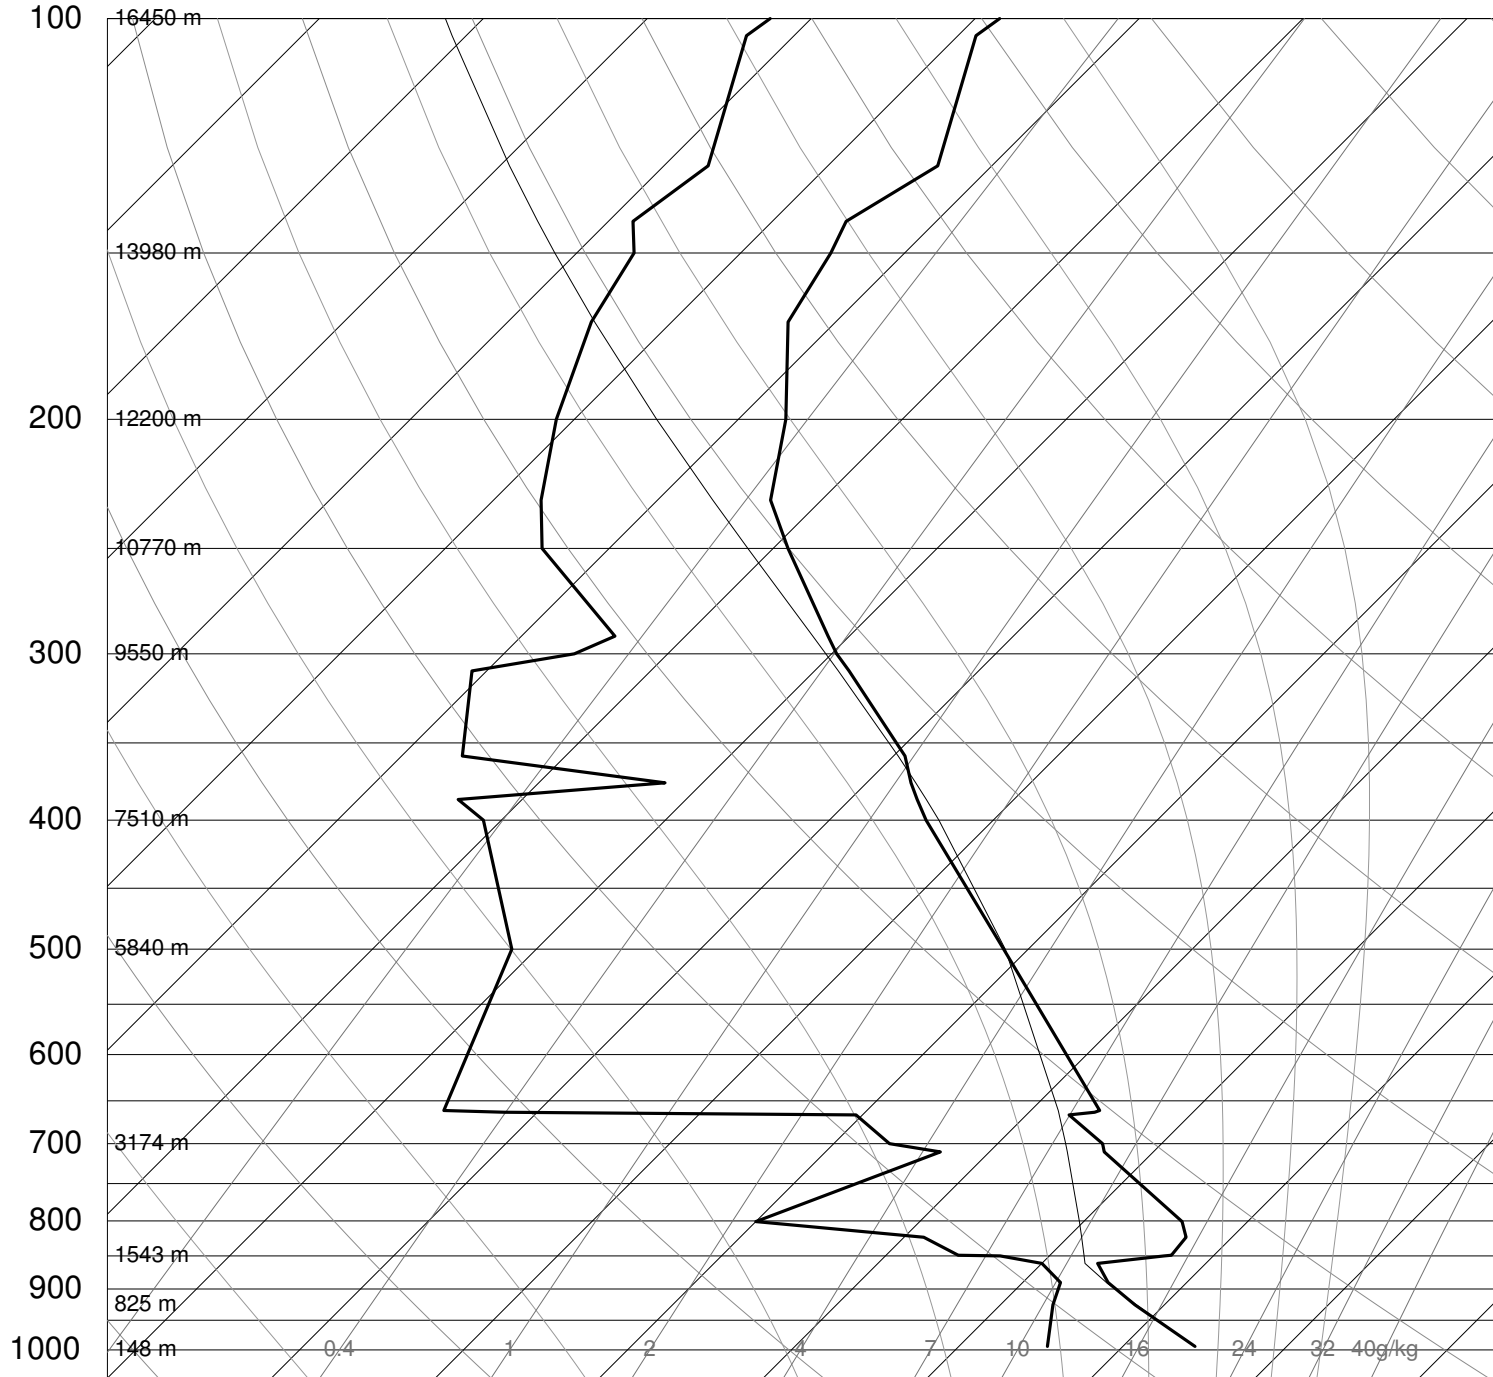

72249 FWD Ft Worth

SLAT 32.83
SLON -97.3
SELV 171.0
SHOW 1.51
LIFT -0.12
LFTV -0.60
SWET 127.1
KINX 22.50
CTOT 18.50
VTOT 28.50
TOTL 47.00
CAPE 47.50
CAPV 83.14
CINS -383.
CINV -232.
EQLV 367.7
EQTV 364.7
LFCT 507.7
LFCV 667.6
BRCH 18.66
BRCV 32.65
LCLT 286.0
LCLP 866.0
MLTH 298.0
MLMR 10.89
THCK 5692.
PWAT 22.55

00Z 07 May 2004

University of Wyoming