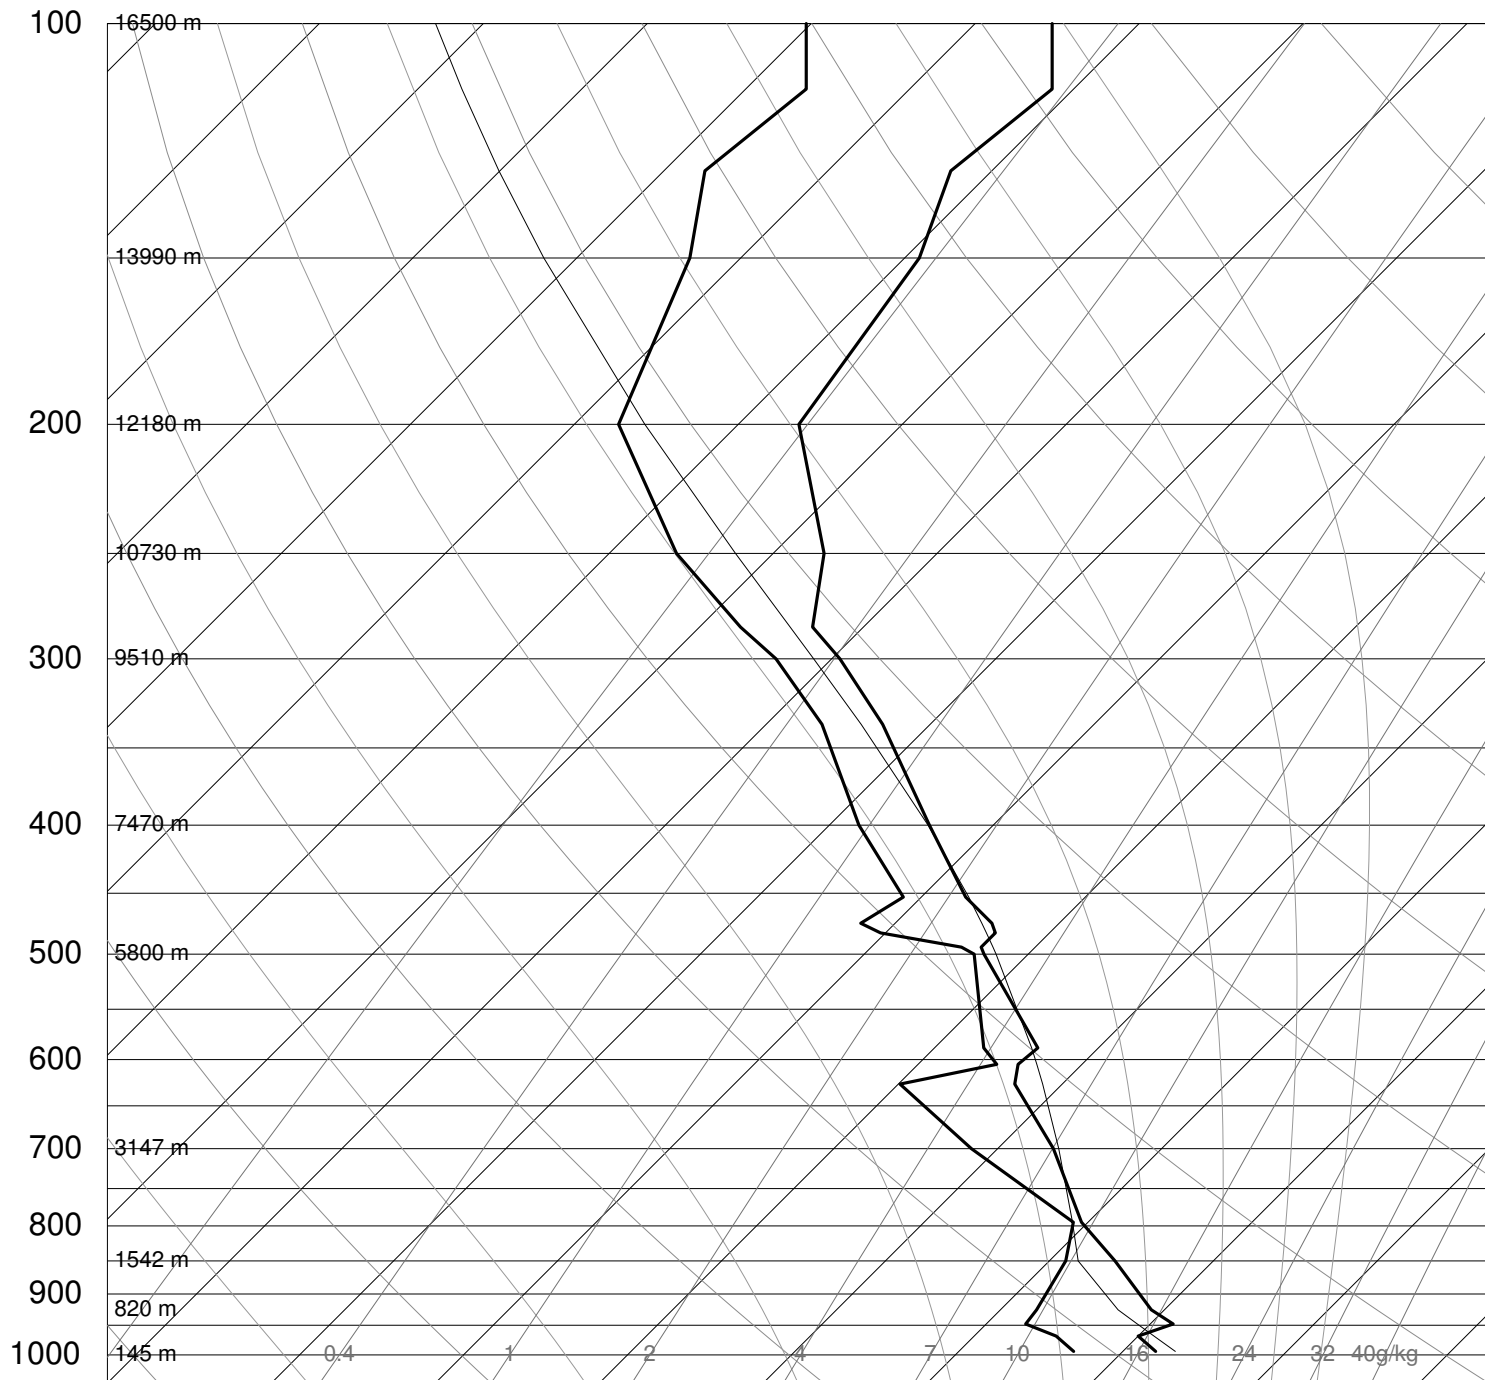

72249 FWD Ft Worth

00Z 09 May 2004

University of Wyoming