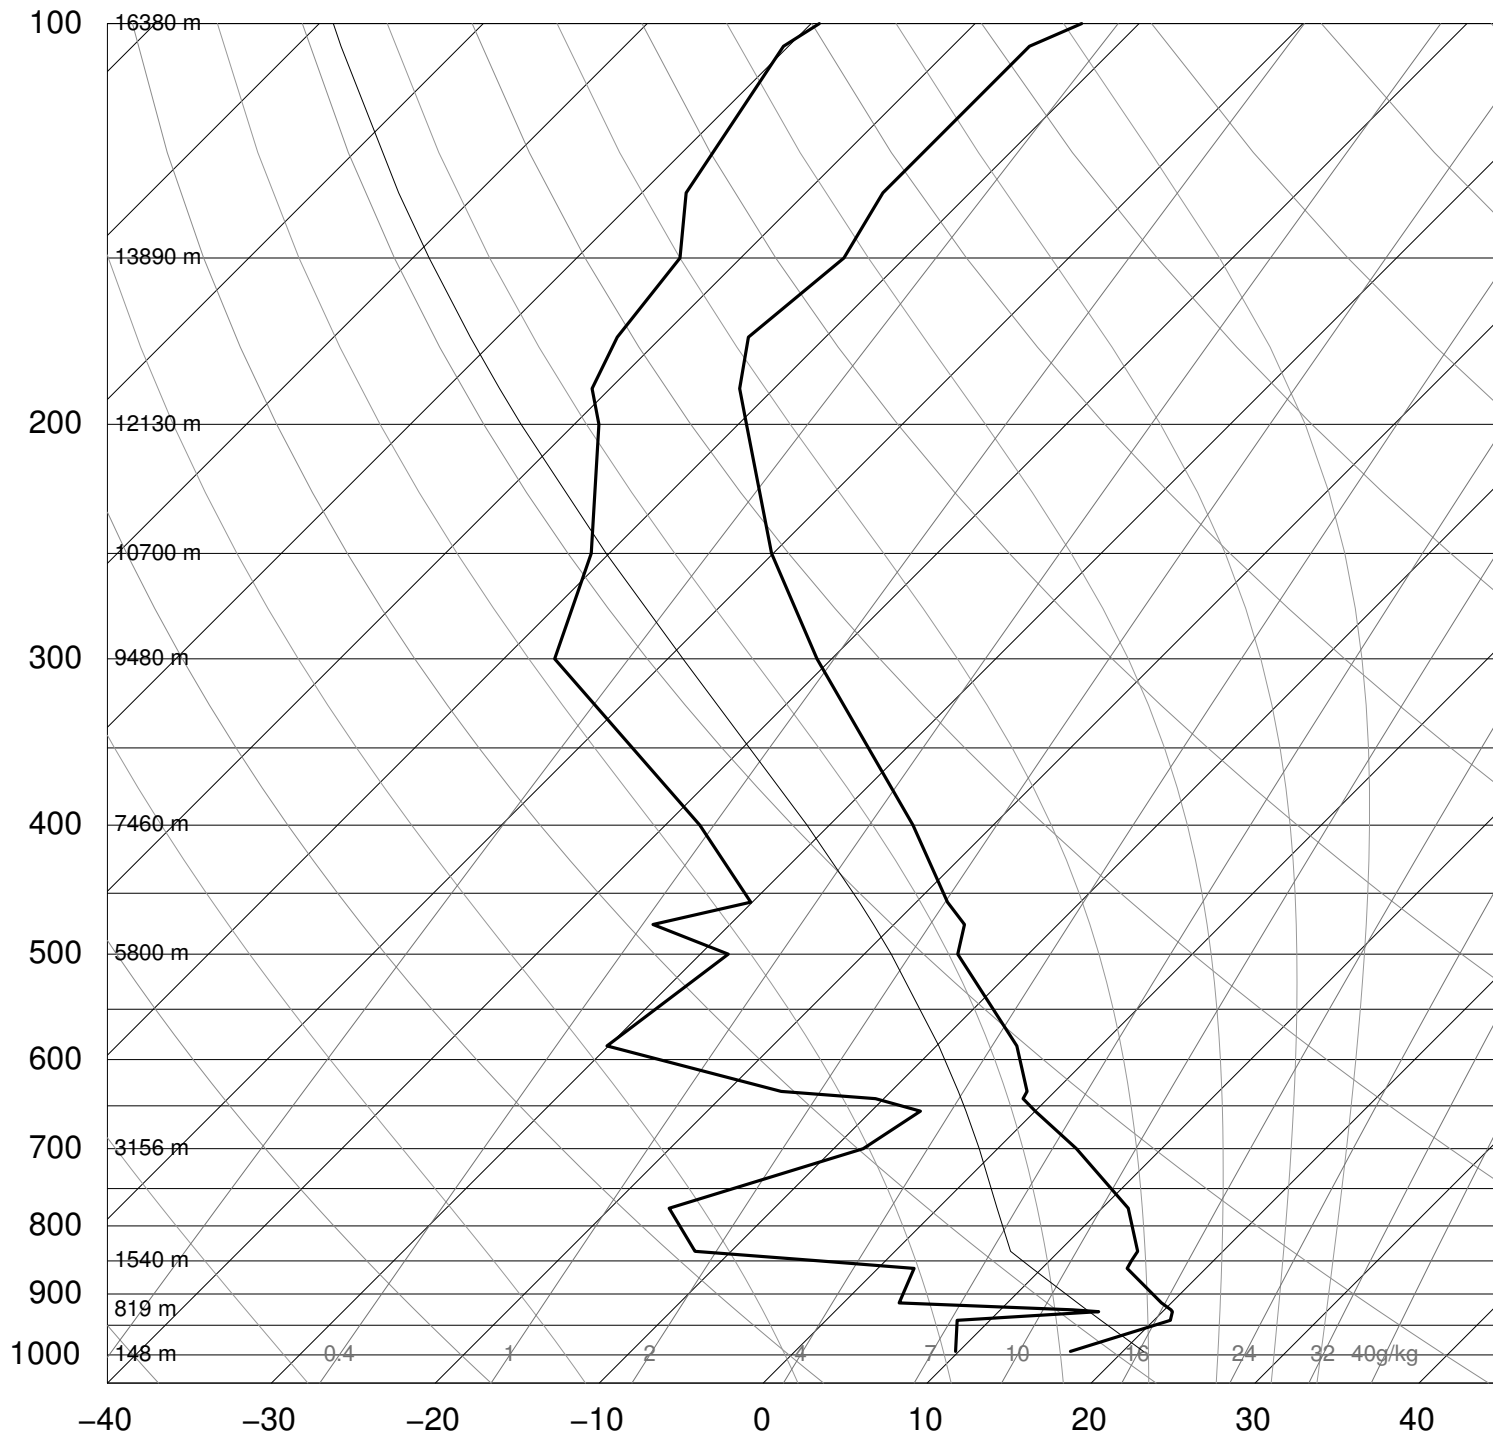

72249 FWD Ft Worth

SLAT 32.83
SLON -97.3
SELV 171.0
SHOW 6.60
LIFT 4.02
LFTV 3.86
SWET 60.80
KINX 12.30
CTOT 10.30
VTOT 29.30
TOTL 39.60
CAPE 0.00
CAPV 0.00
CINS 0.00
CINV 0.00
EQLV -9999
EQTV -9999
LFCT -9999
LFCV -9999
BRCH 0.00
BRCV 0.00
LCLT 279.8
LCLP 832.1
MLTH 294.9
MLMR 7.45
THCK 5652.
PWAT 16.90

12Z 04 May 2004

University of Wyoming