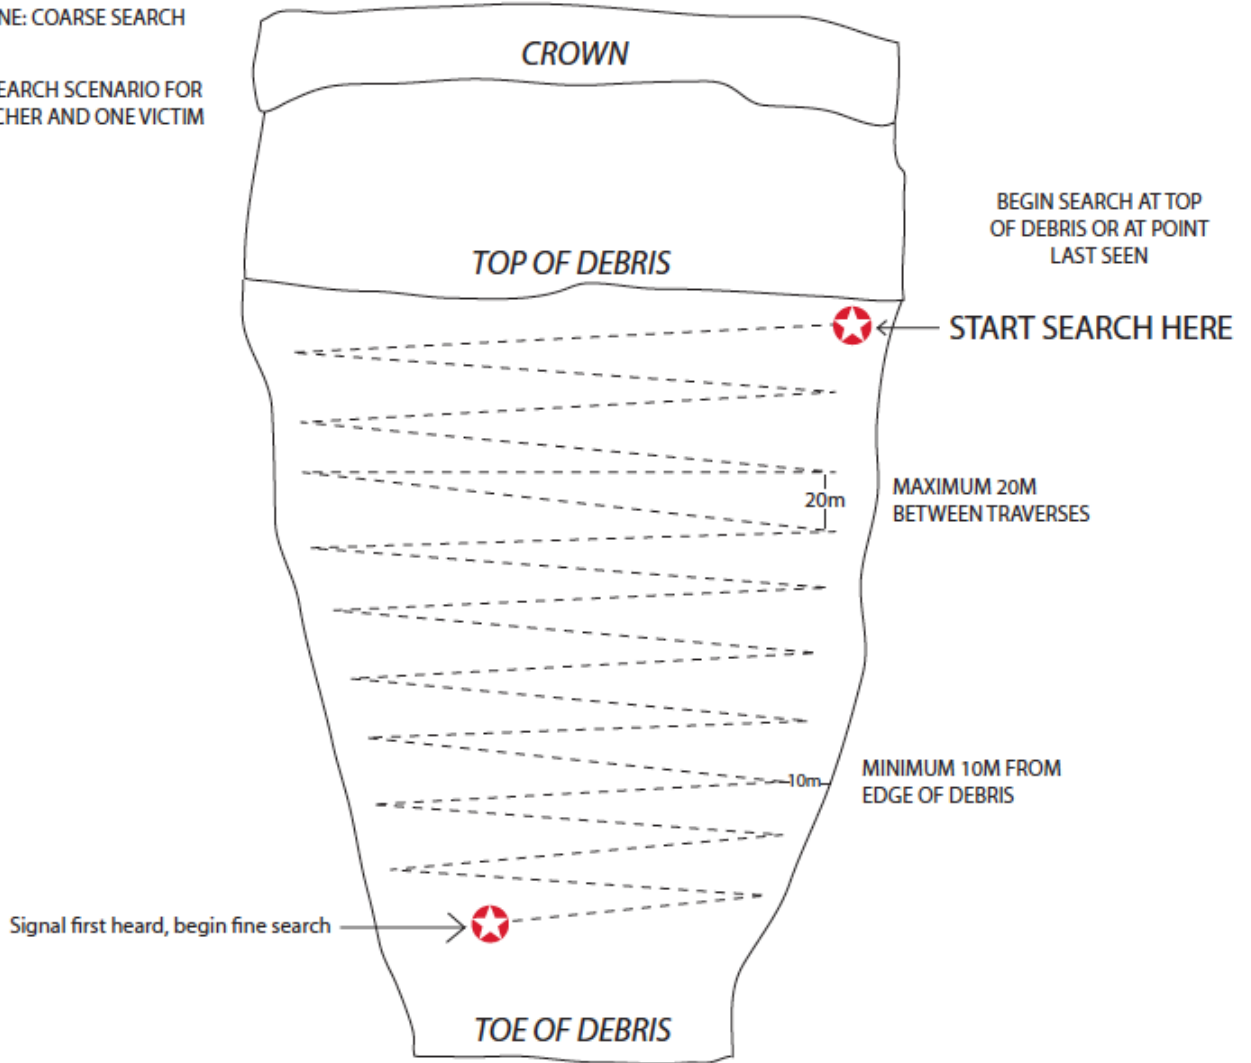

STEP ONE: COARSE SEARCH

BEACON SEARCH SCENARIO FOR ONE SEARCHER AND ONE VICTIM

STEP ONE: COARSE SEARCH

BEACON SEARCH SCENARIO FOR TWO SEARCHERS AND ONE VICTIM

STEP TWO: FINE SEARCH

*SEARCH PATH*

FIRST SIGNAL HEARD,  
BEGIN FINE SEARCH

FOLLOW BEACON  
SOUND AND  
DECREASING DISTANCE  
NUMBERS TOWARD  
VICTIM

KEEP BEACON PARALLEL TO SNOW  
SURFACE AND AWAY FROM YOUR  
BODY

STEP THREE: GRID SEARCH

KEEP BEACON NEAR SNOW SURFACE  
DURING GRID SEARCH

MOVE BEACON IN 1/2 METER  
INCREMENTS