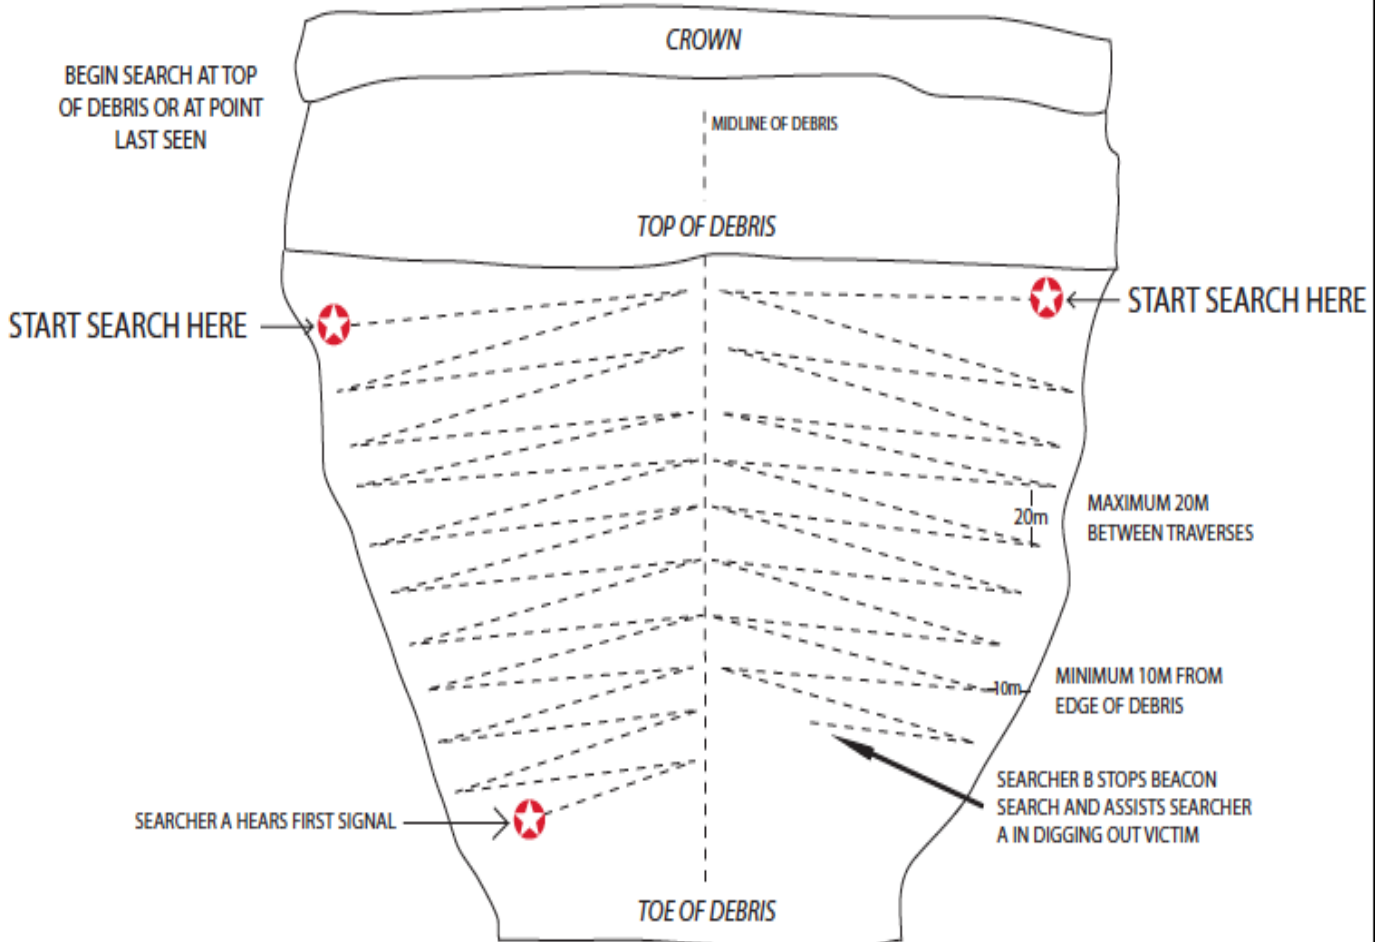

STEP ONE: COARSE SEARCH

BEACON SEARCH SCENARIO FOR ONE SEARCHER AND ONE VICTIM

STEP ONE: COARSE SEARCH

BEACON SEARCH SCENARIO FOR TWO SEARCHERS AND ONE VICTIM

STEP TWO: FINE SEARCH

*SEARCH PATH*

FIRST SIGNAL HEARD,  
BEGIN FINE SEARCH

FOLLOW BEACON  
SOUND AND  
DECREASING DISTANCE  
NUMBERS TOWARD  
VICTIM

KEEP BEACON PARALLEL TO SNOW  
SURFACE AND AWAY FROM YOUR  
BODY

STEP THREE: GRID SEARCH

KEEP BEACON NEAR SNOW SURFACE  
DURING GRID SEARCH

MOVE BEACON IN 1/2 METER  
INCREMENTS