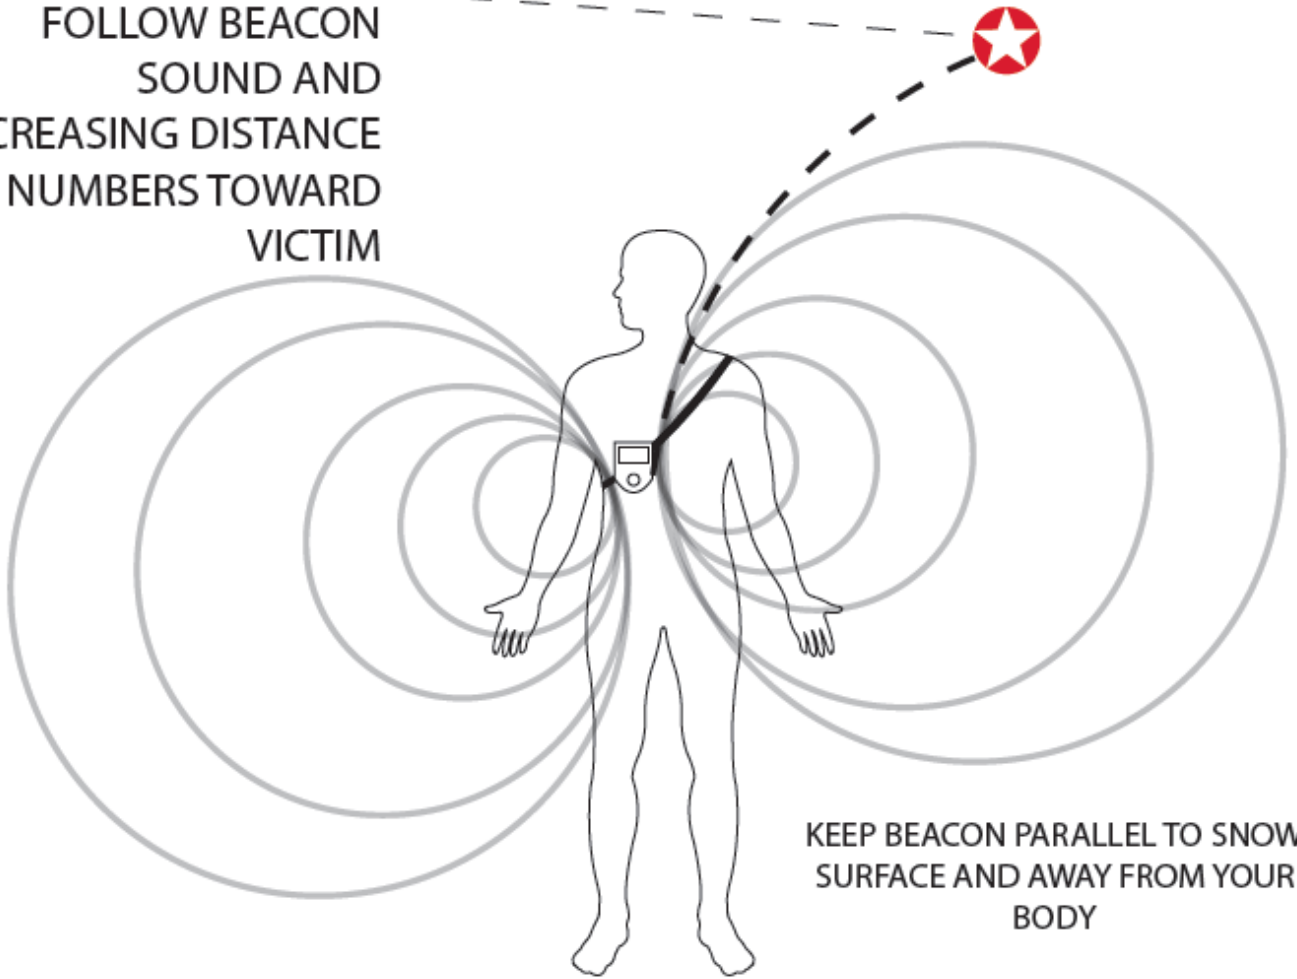

STEP ONE: COARSE SEARCH

BEACON SEARCH SCENARIO FOR ONE SEARCHER AND ONE VICTIM

STEP ONE: COARSE SEARCH

BEACON SEARCH SCENARIO FOR TWO SEARCHERS AND ONE VICTIM

STEP TWO: FINE SEARCH

*SEARCH PATH*

FIRST SIGNAL HEARD,  
BEGIN FINE SEARCH

FOLLOW BEACON  
SOUND AND  
DECREASING DISTANCE  
NUMBERS TOWARD  
VICTIM

KEEP BEACON PARALLEL TO SNOW  
SURFACE AND AWAY FROM YOUR  
BODY

STEP THREE: GRID SEARCH

KEEP BEACON NEAR SNOW SURFACE  
DURING GRID SEARCH

MOVE BEACON IN 1/2 METER  
INCREMENTS