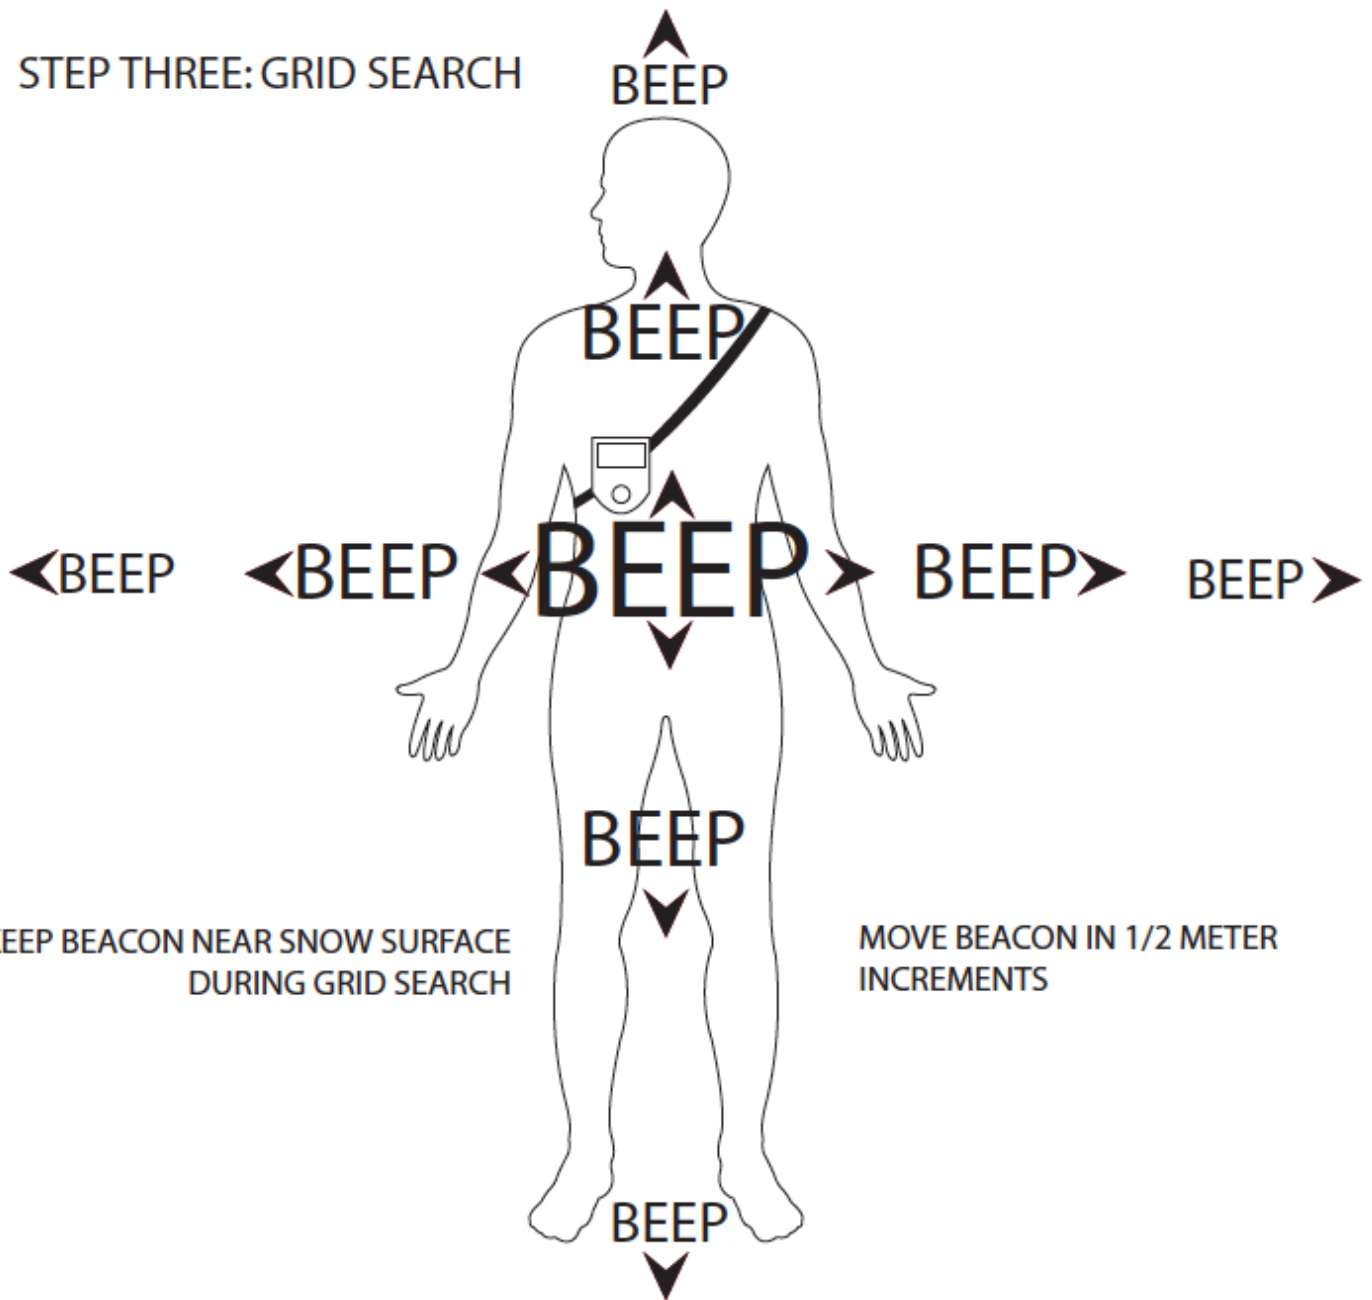

STEP ONE: COARSE SEARCH

BEACON SEARCH SCENARIO FOR ONE SEARCHER AND ONE VICTIM

STEP ONE: COARSE SEARCH

BEACON SEARCH SCENARIO FOR TWO SEARCHERS AND ONE VICTIM

STEP TWO: FINE SEARCH

*SEARCH PATH*

FIRST SIGNAL HEARD,  
BEGIN FINE SEARCH

FOLLOW BEACON  
SOUND AND  
DECREASING DISTANCE  
NUMBERS TOWARD  
VICTIM

KEEP BEACON PARALLEL TO SNOW  
SURFACE AND AWAY FROM YOUR  
BODY

STEP THREE: GRID SEARCH

KEEP BEACON NEAR SNOW SURFACE  
DURING GRID SEARCH

MOVE BEACON IN 1/2 METER  
INCREMENTS