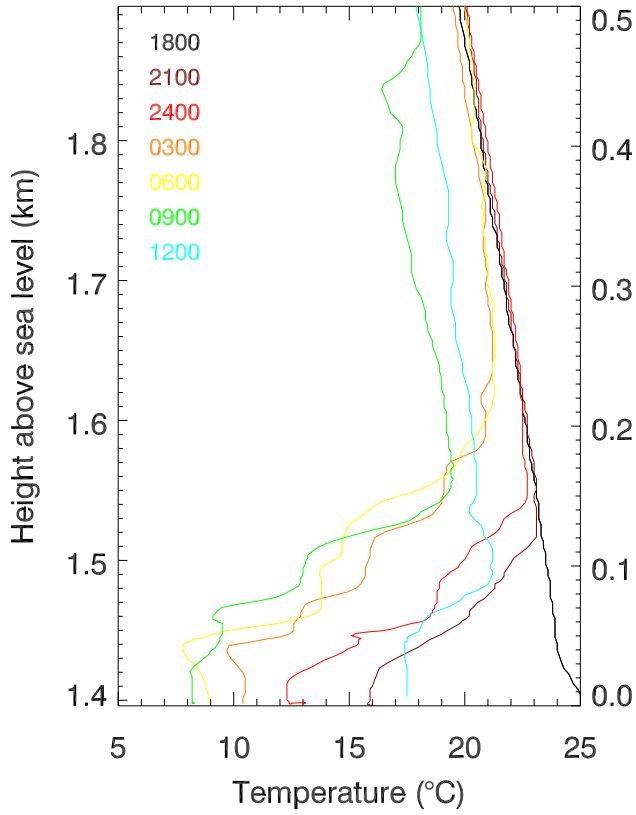

IOP 1 - GM5-REPROCESSED

Weber Canyon Exit