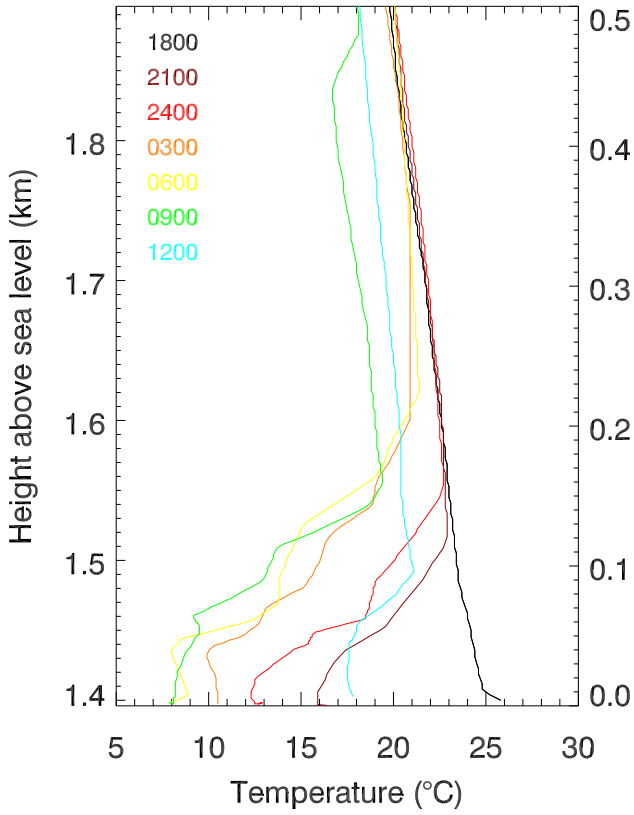

IOP 1 - GM5

Weber Canyon Exit