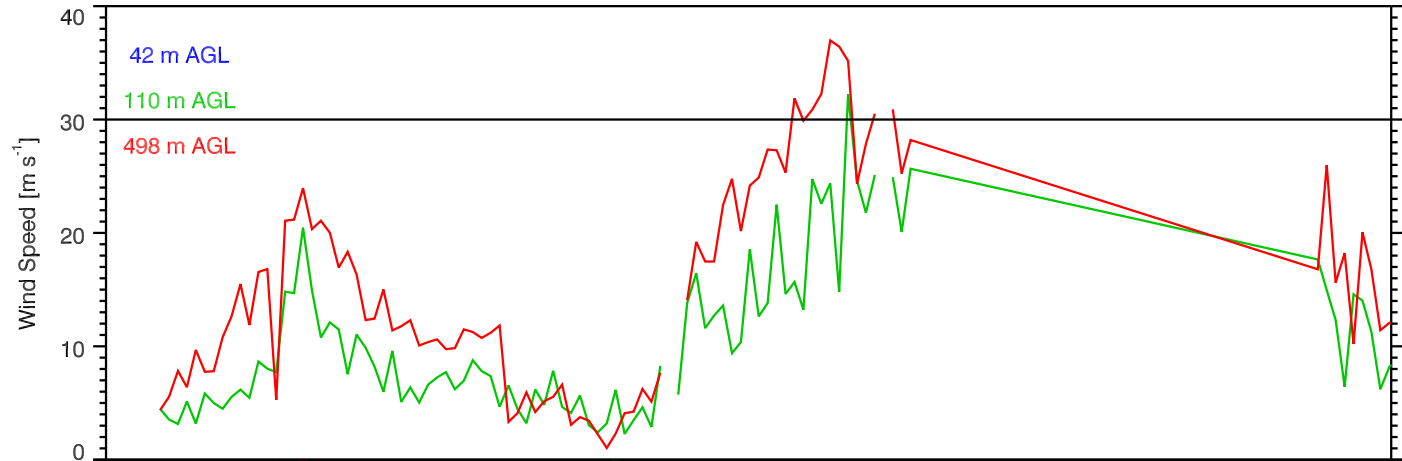

00:30
09/08/2020
Time (PST)

Time (UTC)
09/08/2020

00:40
09/08/2020
Time (PST)

Time (UTC)
09/08/2020

00:50
09/08/2020
Time (PST)

Time (UTC)
09/07/2020

17:00
09/07/2020
Time (MST)

76 m AGL