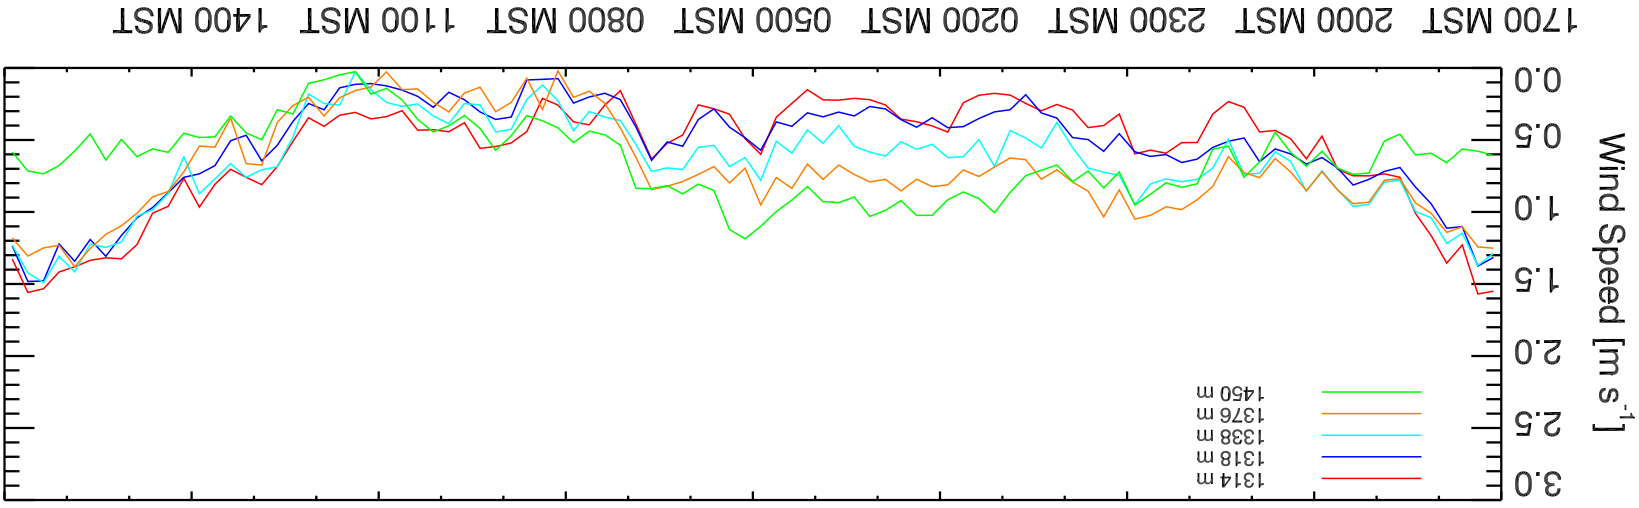

SON, Cedar Mt. SAMS u < 5 m/s

SON, Cedar Mt. SAMS u < 5 m/s

PWIDS

TOWER