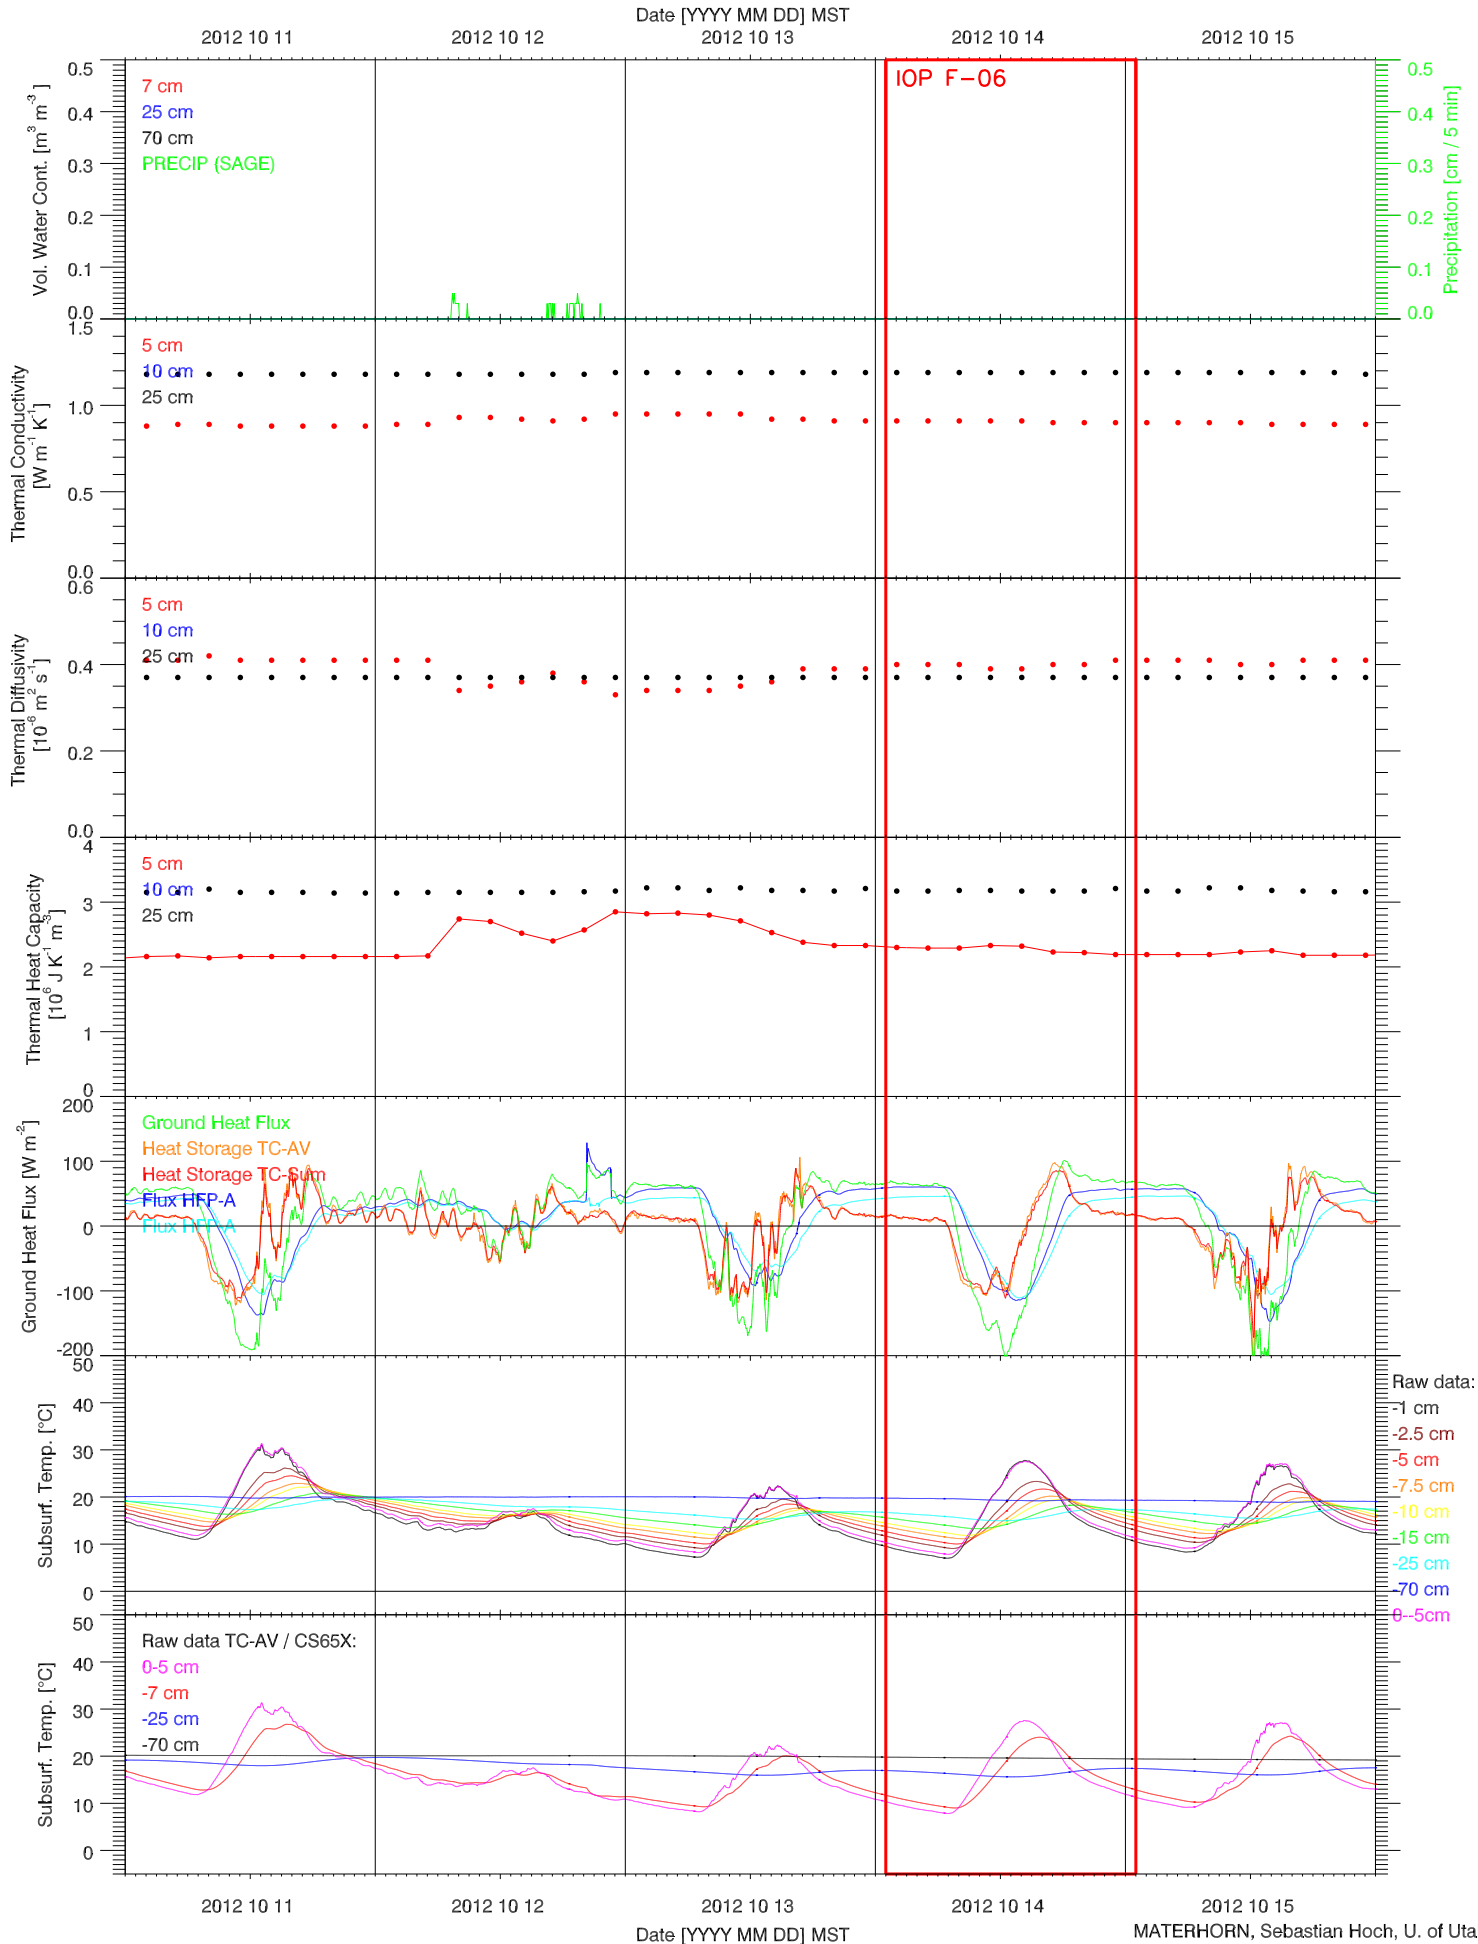

EFS PLAYA - TOWER DATA QUICKLOOK

EFS PLAYA - RADIATION & BASIC MET QUICKLOOK

EFS PLAYA - SOIL T & GHF QUICKLOOK

EFS PLAYA - SOIL PROPERTIES QUICKLOOK

EFS PLAYA - ENERGY BALANCE QUICKLOOK

EFS PLAYA - TOWER DATA QUICKLOOK

EFS PLAYA - RADIATION & BASIC MET QUICKLOOK

EFS PLAYA - SOIL T & GHF QUICKLOOK

EFS PLAYA - SOIL PROPERTIES QUICKLOOK

EFS PLAYA - ENERGY BALANCE QUICKLOOK

EFS PLAYA - TOWER DATA QUICKLOOK

EFS PLAYA - RADIATION & BASIC MET QUICKLOOK

EFS PLAYA - SOIL T & GHF QUICKLOOK

EFS PLAYA - SOIL PROPERTIES QUICKLOOK

EFS PLAYA - ENERGY BALANCE QUICKLOOK

EFS PLAYA - TOWER DATA QUICKLOOK

EFS PLAYA - RADIATION & BASIC MET QUICKLOOK

EFS PLAYA - SOIL T & GHF QUICKLOOK

EFS PLAYA - SOIL PROPERTIES QUICKLOOK

EFS PLAYA - ENERGY BALANCE QUICKLOOK

EFS PLAYA - TOWER DATA QUICKLOOK

2012 10 21 2012 10 22 2012 10 23 2012 10 24 2012 10 25

Date [YYYY MM DD] MST

MATERHORN, Sebastian Hoch, U. of Utah