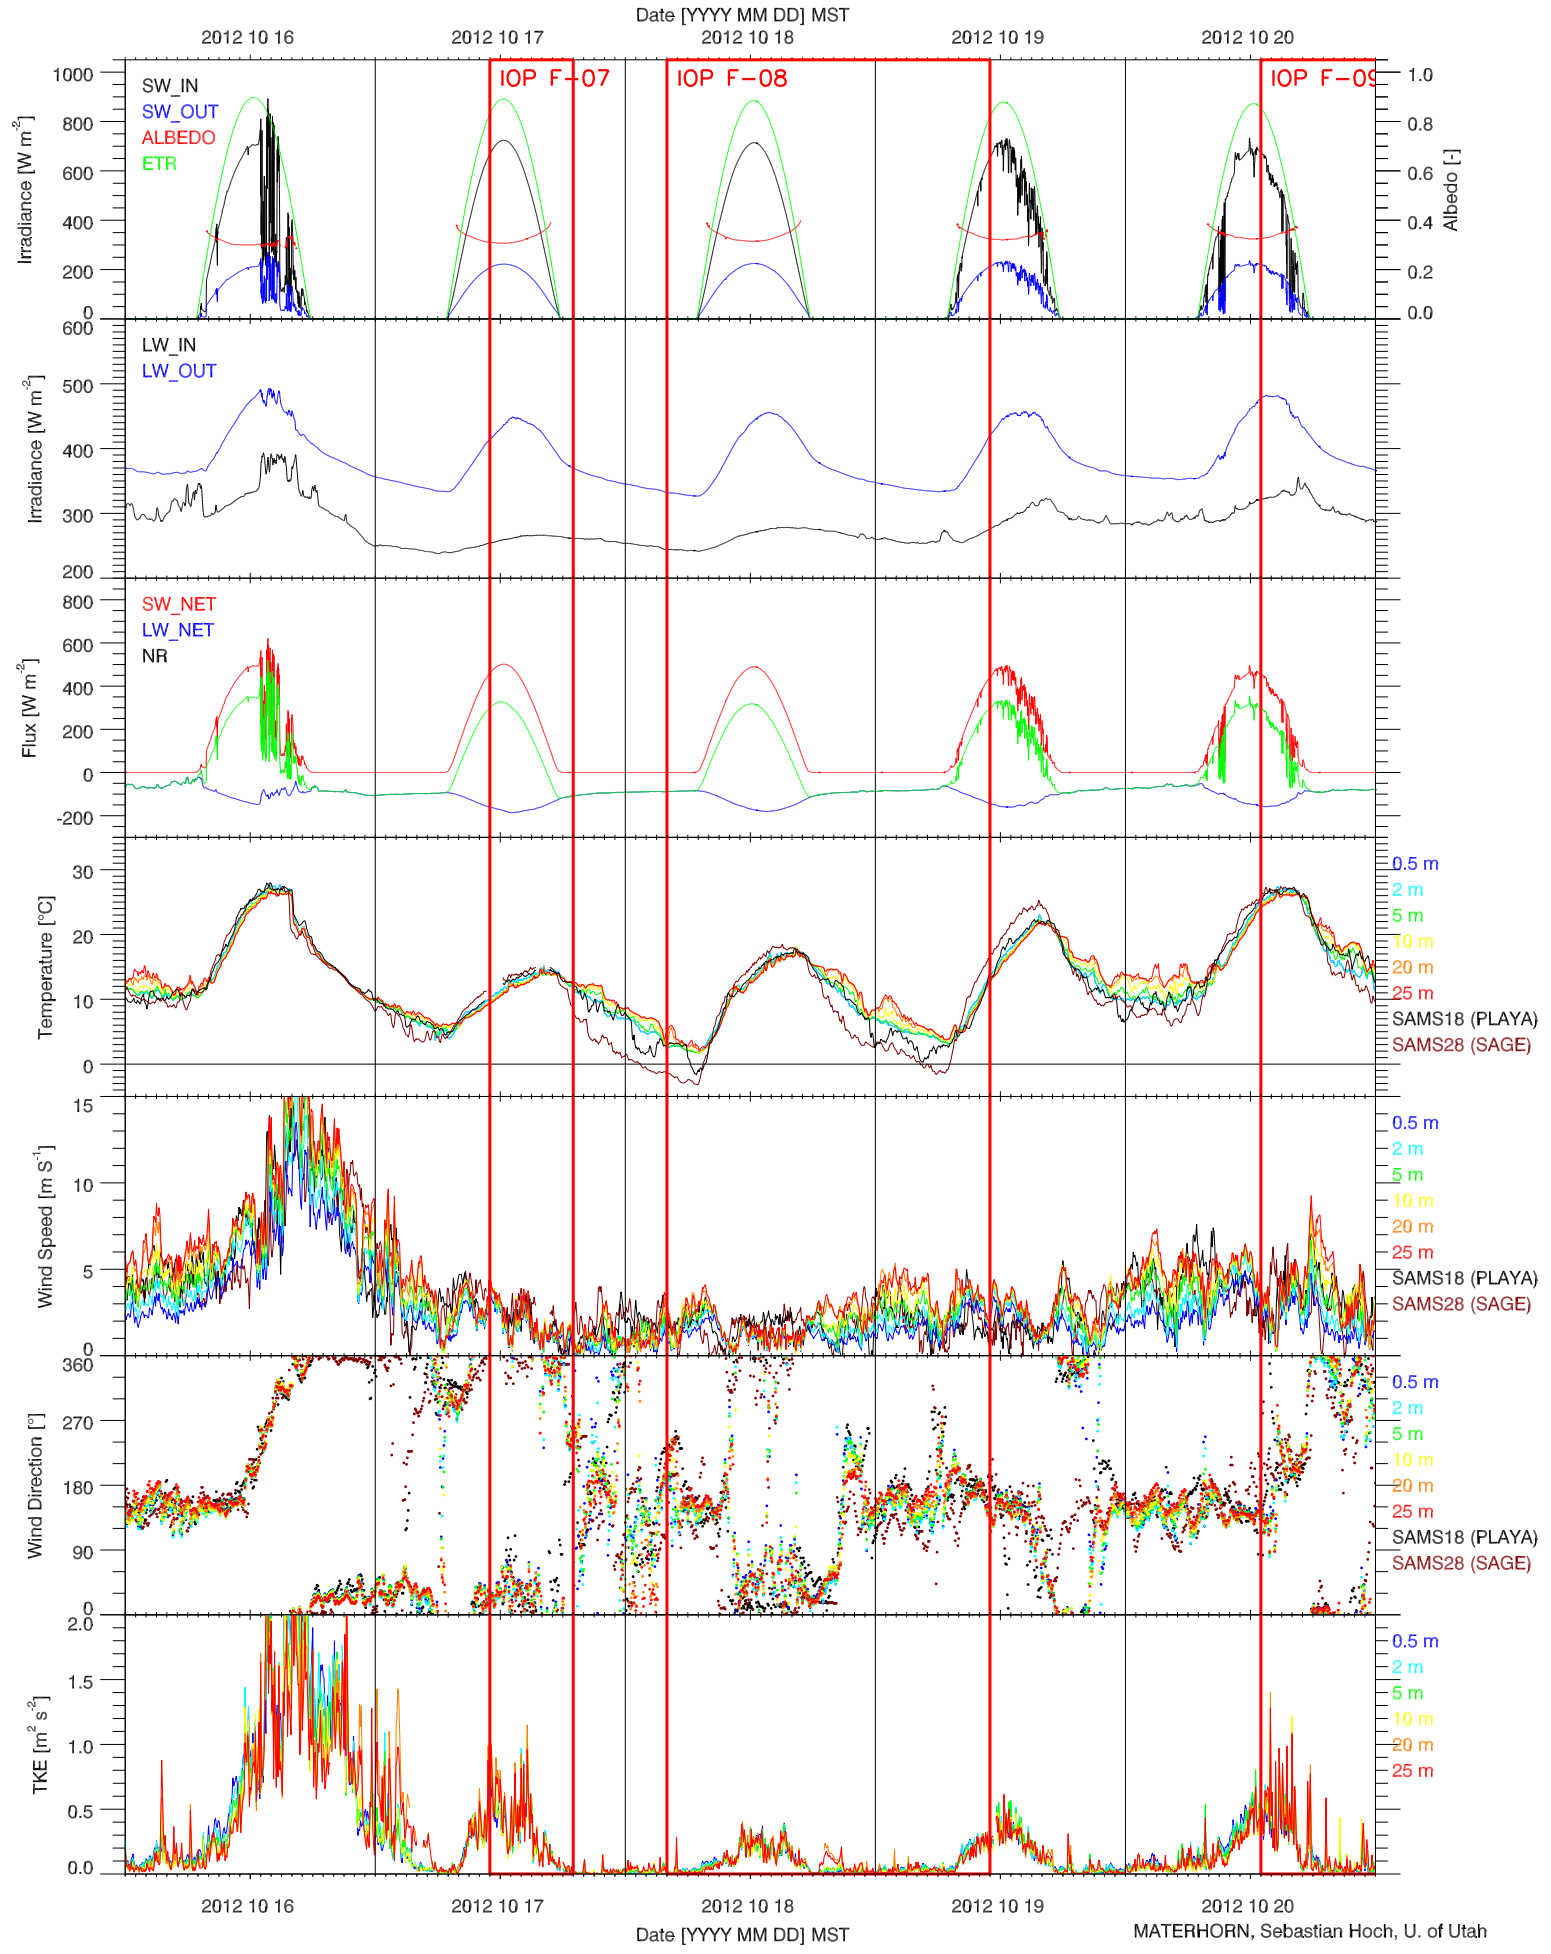

EFS PLAYA - RADIATION & BASIC MET QUICKLOOK

EFS PLAYA - SOIL T & GHF QUICKLOOK

EFS PLAYA - SOIL PROPERTIES QUICKLOOK

EFS PLAYA - ENERGY BALANCE QUICKLOOK

EFS PLAYA - TOWER DATA QUICKLOOK

EFS PLAYA - RADIATION & BASIC MET QUICKLOOK

EFS PLAYA - SOIL T & GHF QUICKLOOK

EFS PLAYA - SOIL PROPERTIES QUICKLOOK

EFS PLAYA - ENERGY BALANCE QUICKLOOK

EFS PLAYA - TOWER DATA QUICKLOOK

EFS PLAYA - RADIATION & BASIC MET QUICKLOOK

EFS PLAYA - SOIL T & GHF QUICKLOOK