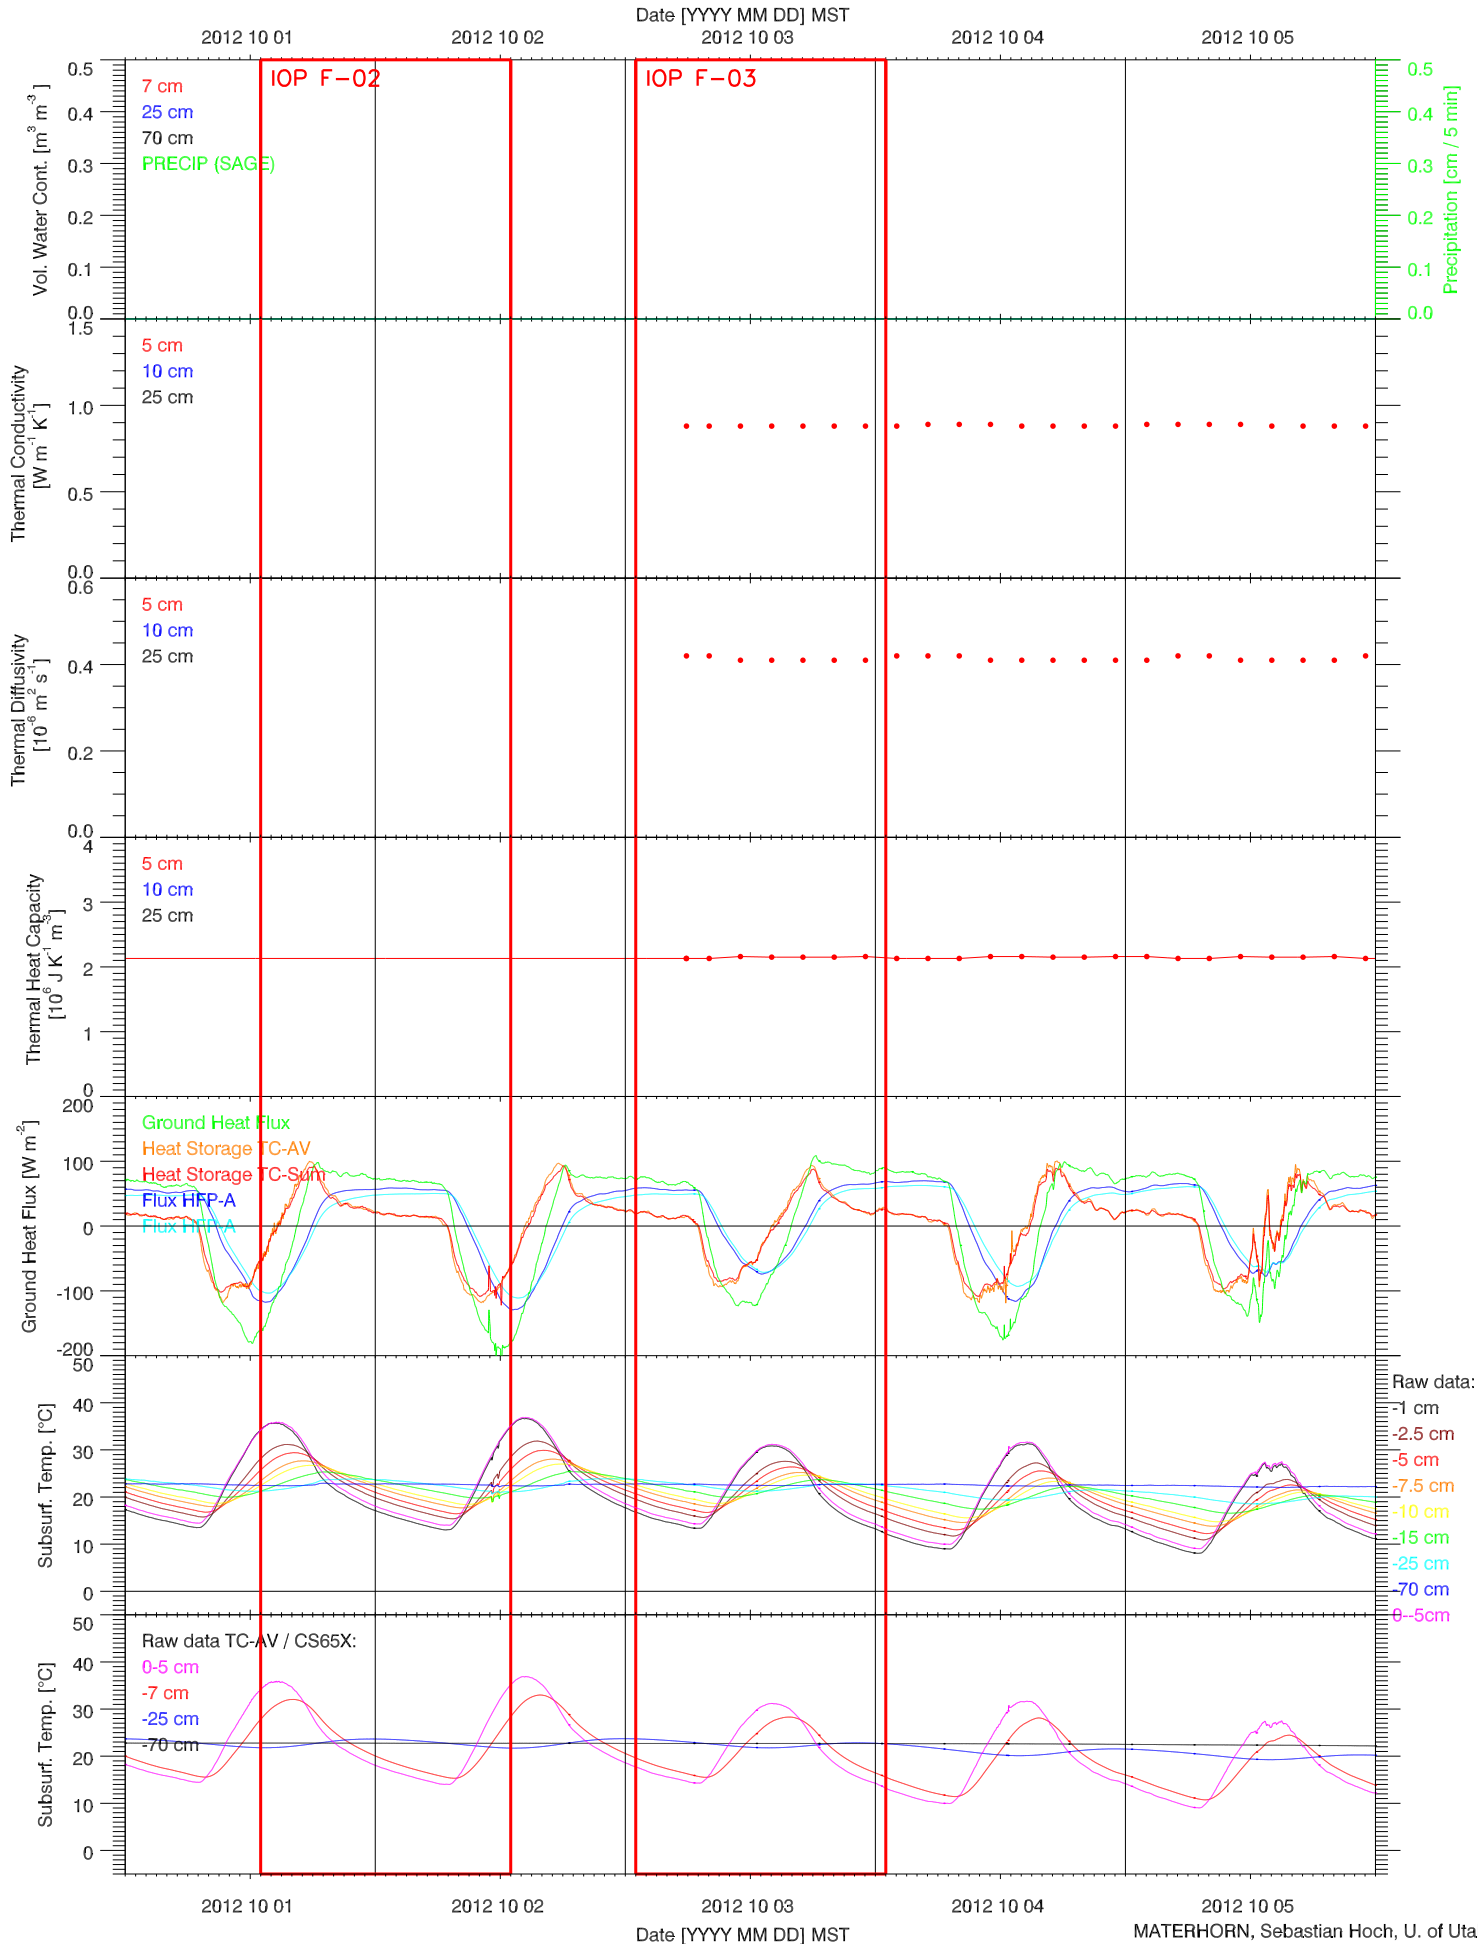

EFS PLAYA - TOWER DATA QUICKLOOK

EFS PLAYA - RADIATION & BASIC MET QUICKLOOK

EFS PLAYA - SOIL T & GHF QUICKLOOK

EFS PLAYA - SOIL PROPERTIES QUICKLOOK

EFS PLAYA - ENERGY BALANCE QUICKLOOK

EFS PLAYA - TOWER DATA QUICKLOOK

EFS PLAYA - RADIATION & BASIC MET QUICKLOOK

EFS PLAYA - SOIL T & GHF QUICKLOOK

EFS PLAYA - SOIL PROPERTIES QUICKLOOK

EFS PLAYA - ENERGY BALANCE QUICKLOOK

EFS PLAYA - TOWER DATA QUICKLOOK

EFS PLAYA - RADIATION & BASIC MET QUICKLOOK

EFS PLAYA - SOIL T & GHF QUICKLOOK

EFS PLAYA - SOIL PROPERTIES QUICKLOOK

EFS PLAYA - ENERGY BALANCE QUICKLOOK

EFS PLAYA - TOWER DATA QUICKLOOK

EFS PLAYA - RADIATION & BASIC MET QUICKLOOK

EFS PLAYA - SOIL T & GHF QUICKLOOK