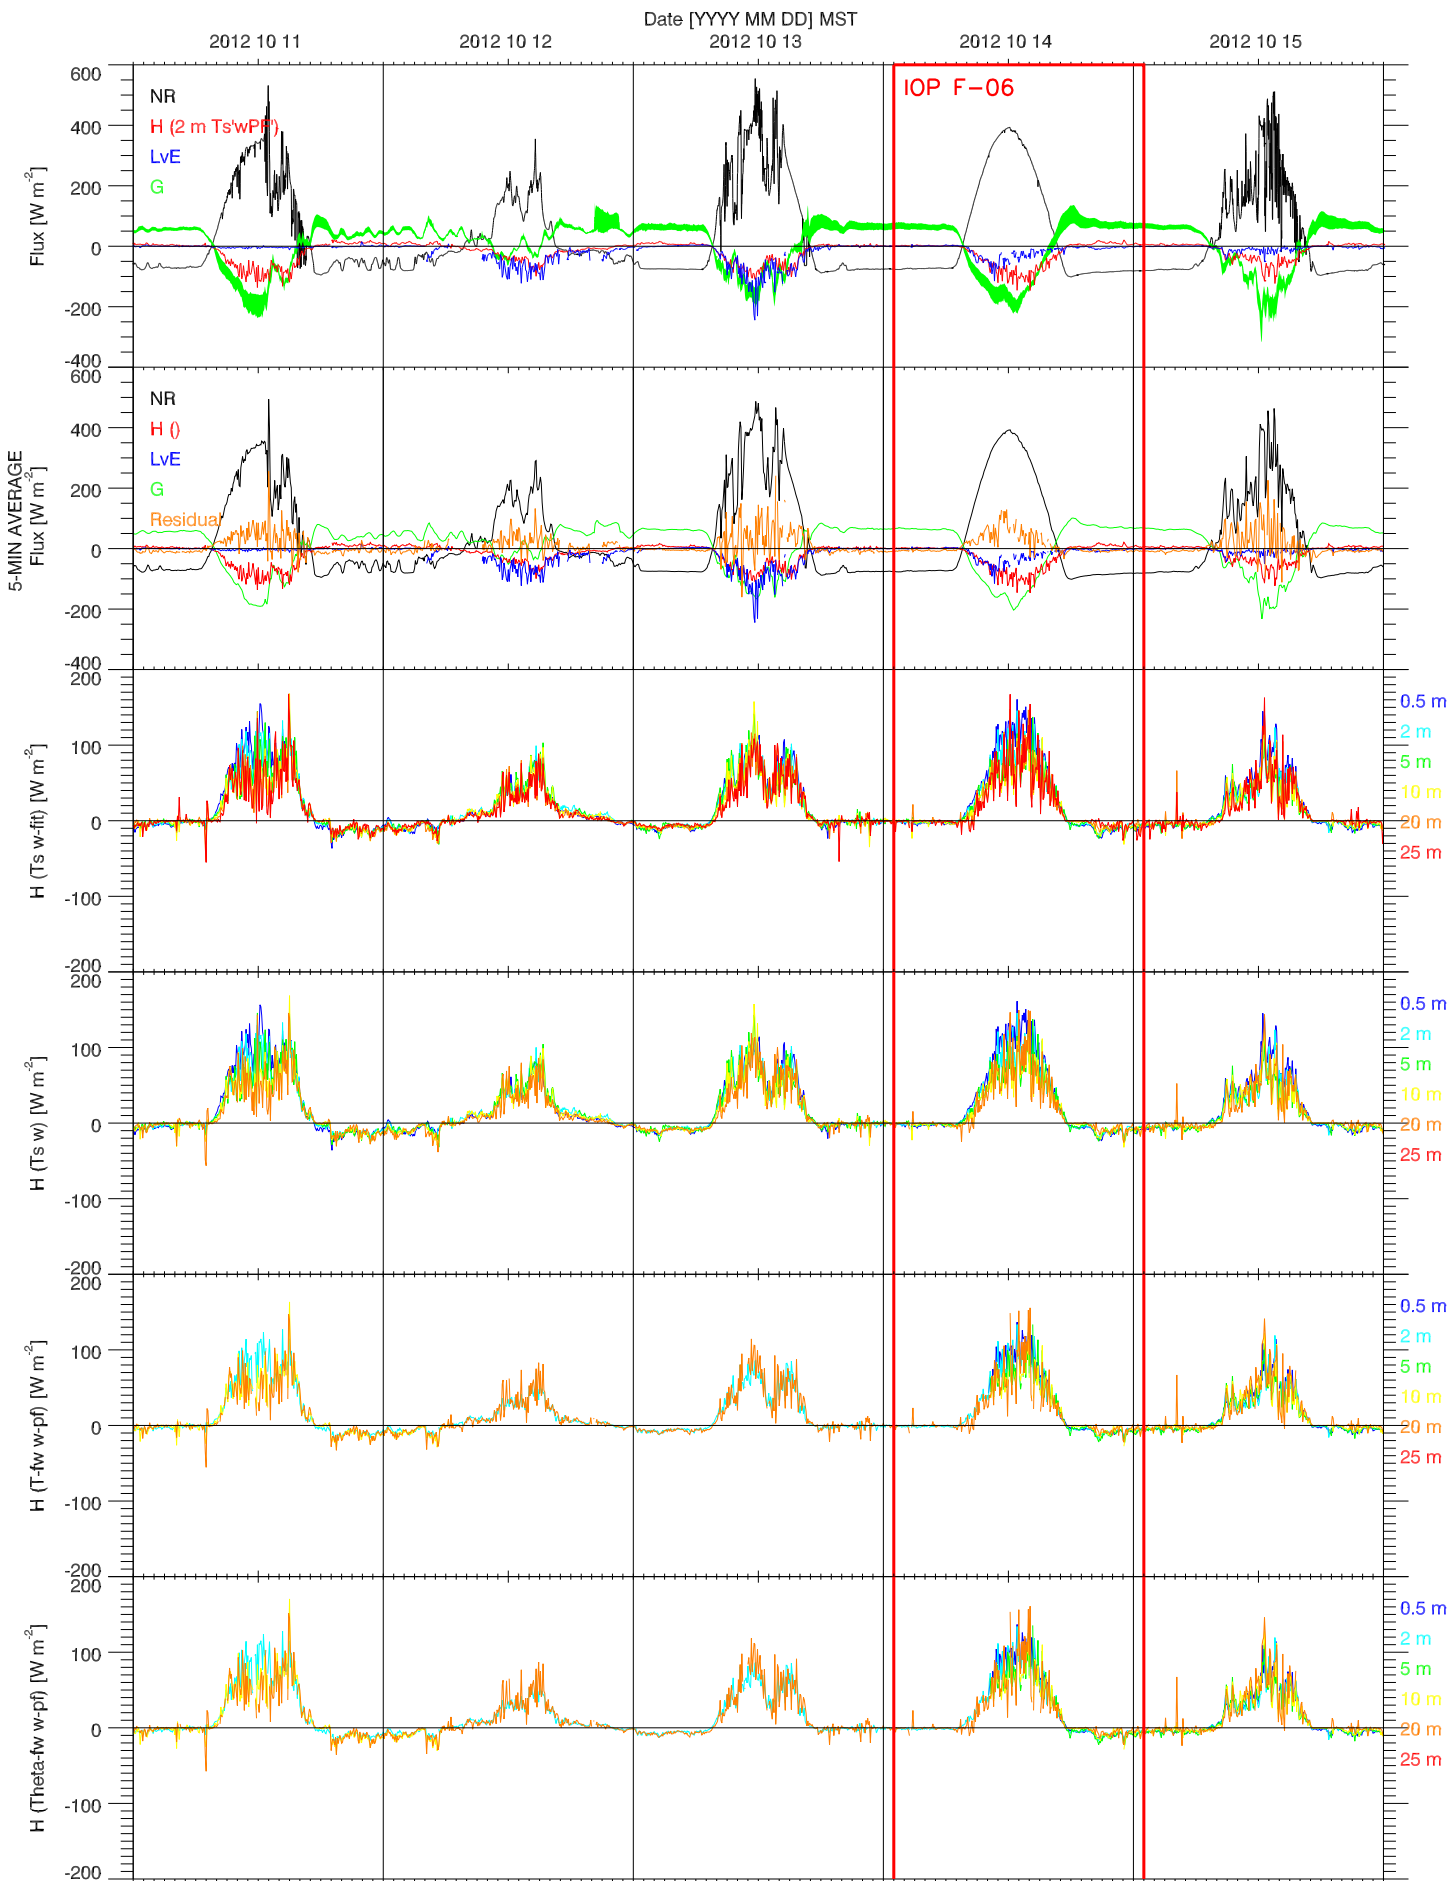

EFS PLAYA - TOWER DATA QUICKLOOK

EFS PLAYA - RADIATION & BASIC MET QUICKLOOK

EFS PLAYA - SOIL T & GHF QUICKLOOK

EFS PLAYA - SOIL PROPERTIES QUICKLOOK

EFS PLAYA - ENERGY BALANCE QUICKLOOK

EFS PLAYA - TOWER DATA QUICKLOOK

EFS PLAYA - RADIATION & BASIC MET QUICKLOOK

EFS PLAYA - SOIL T & GHF QUICKLOOK

EFS PLAYA - SOIL PROPERTIES QUICKLOOK

EFS PLAYA - ENERGY BALANCE QUICKLOOK

EFS PLAYA - TOWER DATA QUICKLOOK

EFS PLAYA - RADIATION & BASIC MET QUICKLOOK

EFS PLAYA - SOIL T & GHF QUICKLOOK

EFS PLAYA - SOIL PROPERTIES QUICKLOOK

EFS PLAYA - ENERGY BALANCE QUICKLOOK

EFS PLAYA - TOWER DATA QUICKLOOK

EFS PLAYA - RADIATION & BASIC MET QUICKLOOK

EFS PLAYA - SOIL T & GHF QUICKLOOK