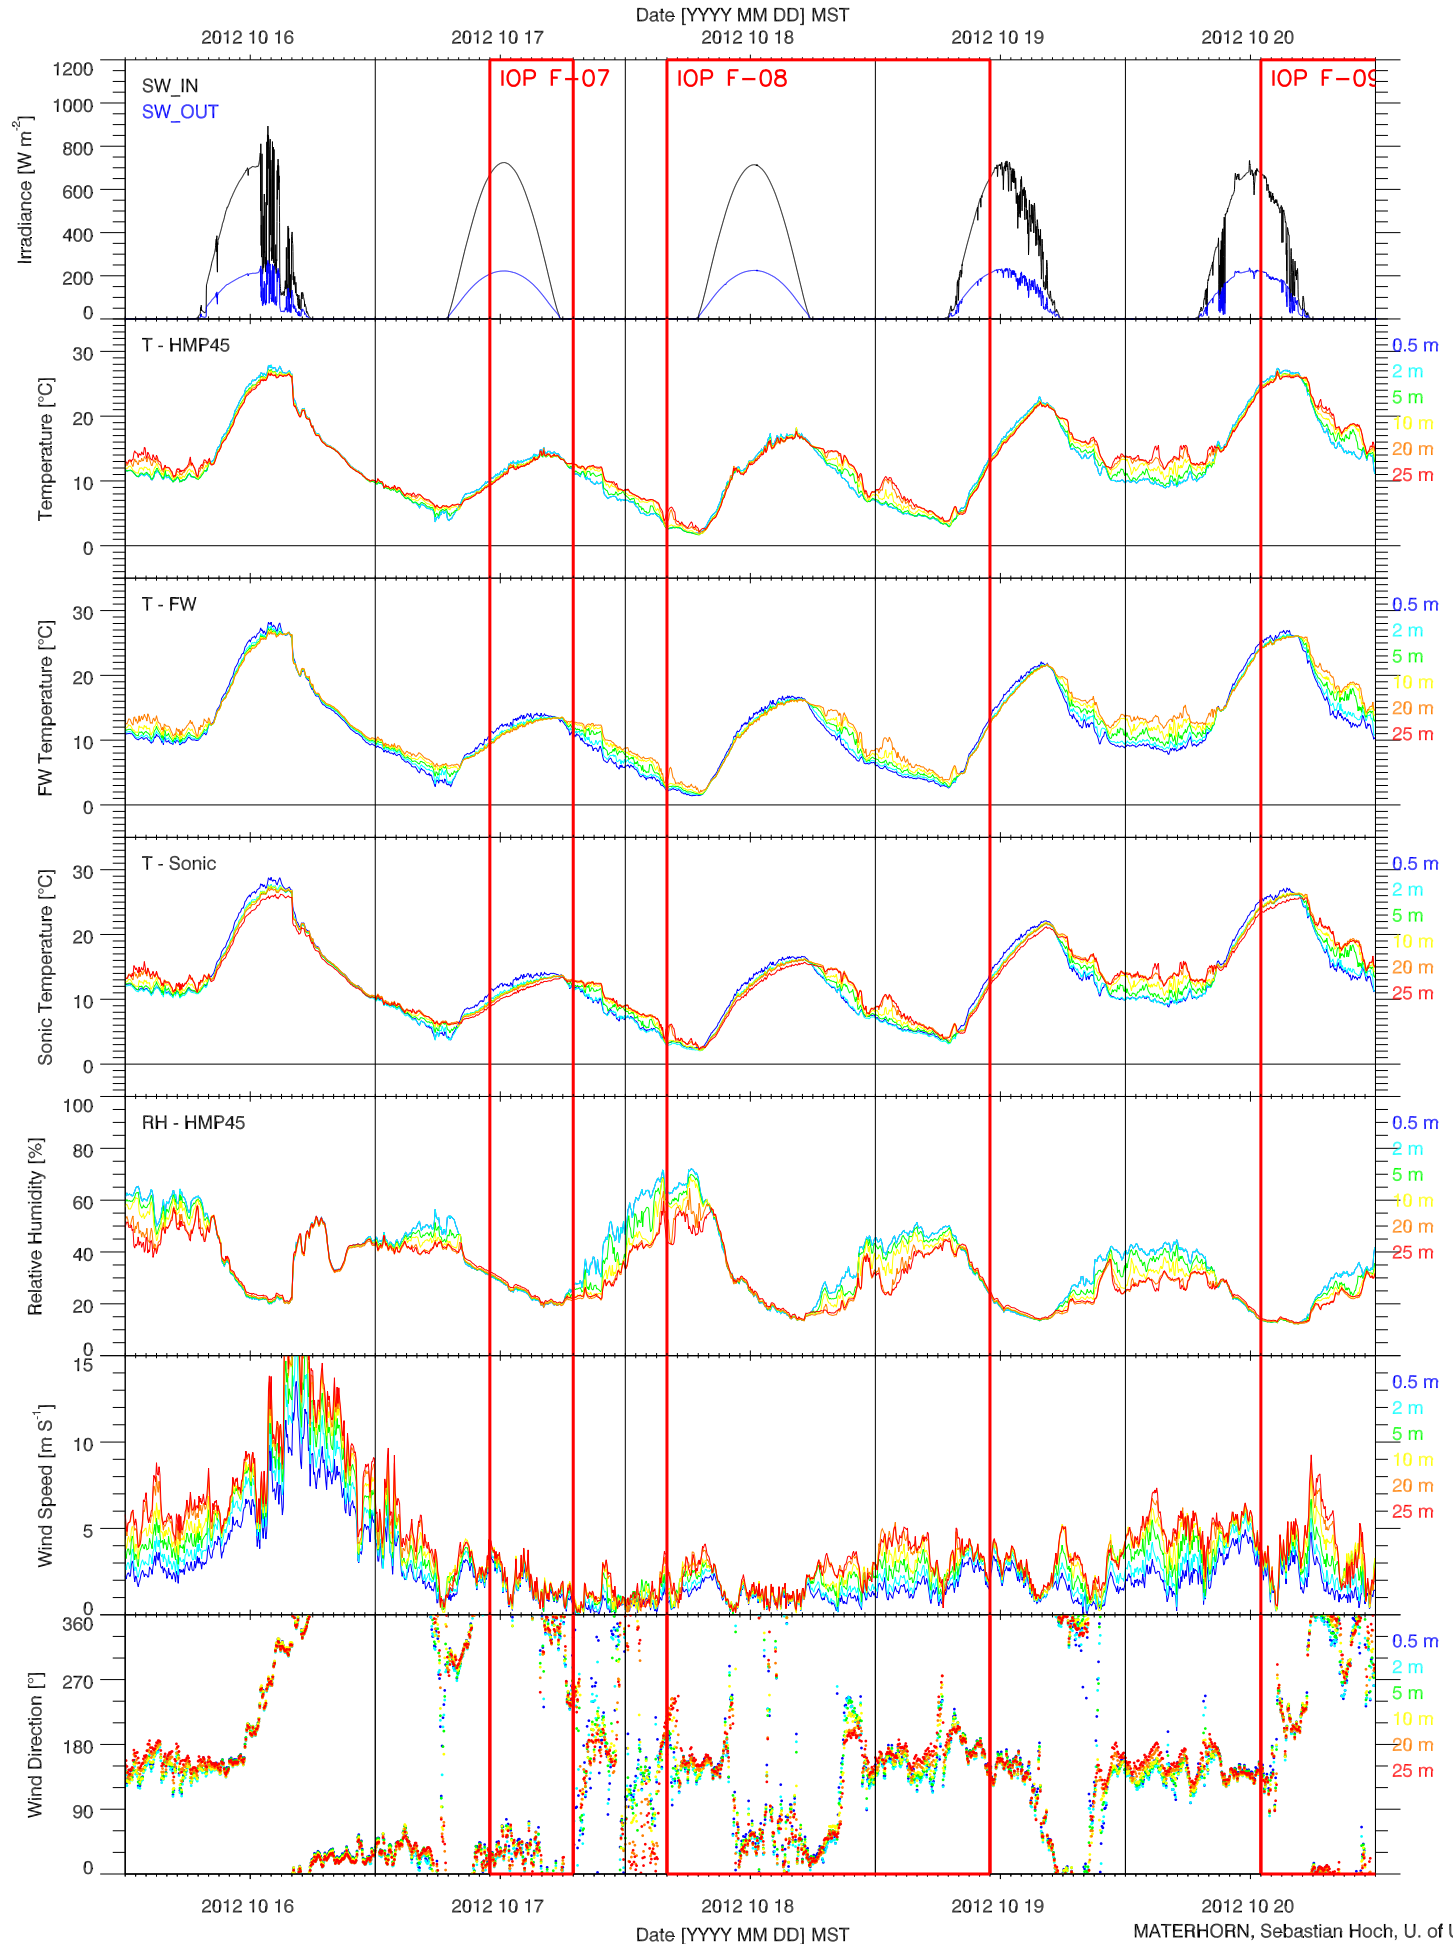

EFS PLAYA - TOWER DATA QUICKLOOK

EFS PLAYA - RADIATION & BASIC MET QUICKLOOK

EFS PLAYA - SOIL T & GHF QUICKLOOK

EFS PLAYA - SOIL PROPERTIES QUICKLOOK

EFS PLAYA - ENERGY BALANCE QUICKLOOK

EFS PLAYA - TOWER DATA QUICKLOOK

EFS PLAYA - RADIATION & BASIC MET QUICKLOOK

EFS PLAYA - SOIL T & GHF QUICKLOOK

EFS PLAYA - SOIL PROPERTIES QUICKLOOK

EFS PLAYA - ENERGY BALANCE QUICKLOOK

EFS PLAYA - TOWER DATA QUICKLOOK

EFS PLAYA - RADIATION & BASIC MET QUICKLOOK

EFS PLAYA - SOIL T & GHF QUICKLOOK

EFS PLAYA - SOIL PROPERTIES QUICKLOOK

EFS PLAYA - ENERGY BALANCE QUICKLOOK

EFS PLAYA - TOWER DATA QUICKLOOK

EFS PLAYA - RADIATION & BASIC MET QUICKLOOK

EFS PLAYA - SOIL T & GHF QUICKLOOK

EFS PLAYA - SOIL PROPERTIES QUICKLOOK

EFS PLAYA - ENERGY BALANCE QUICKLOOK

EFS PLAYA - TOWER DATA QUICKLOOK

2012 10 21 2012 10 22 2012 10 23 2012 10 24 2012 10 25

Date [YYYY MM DD] MST

MATERHORN, Sebastian Hoch, U. of Utah