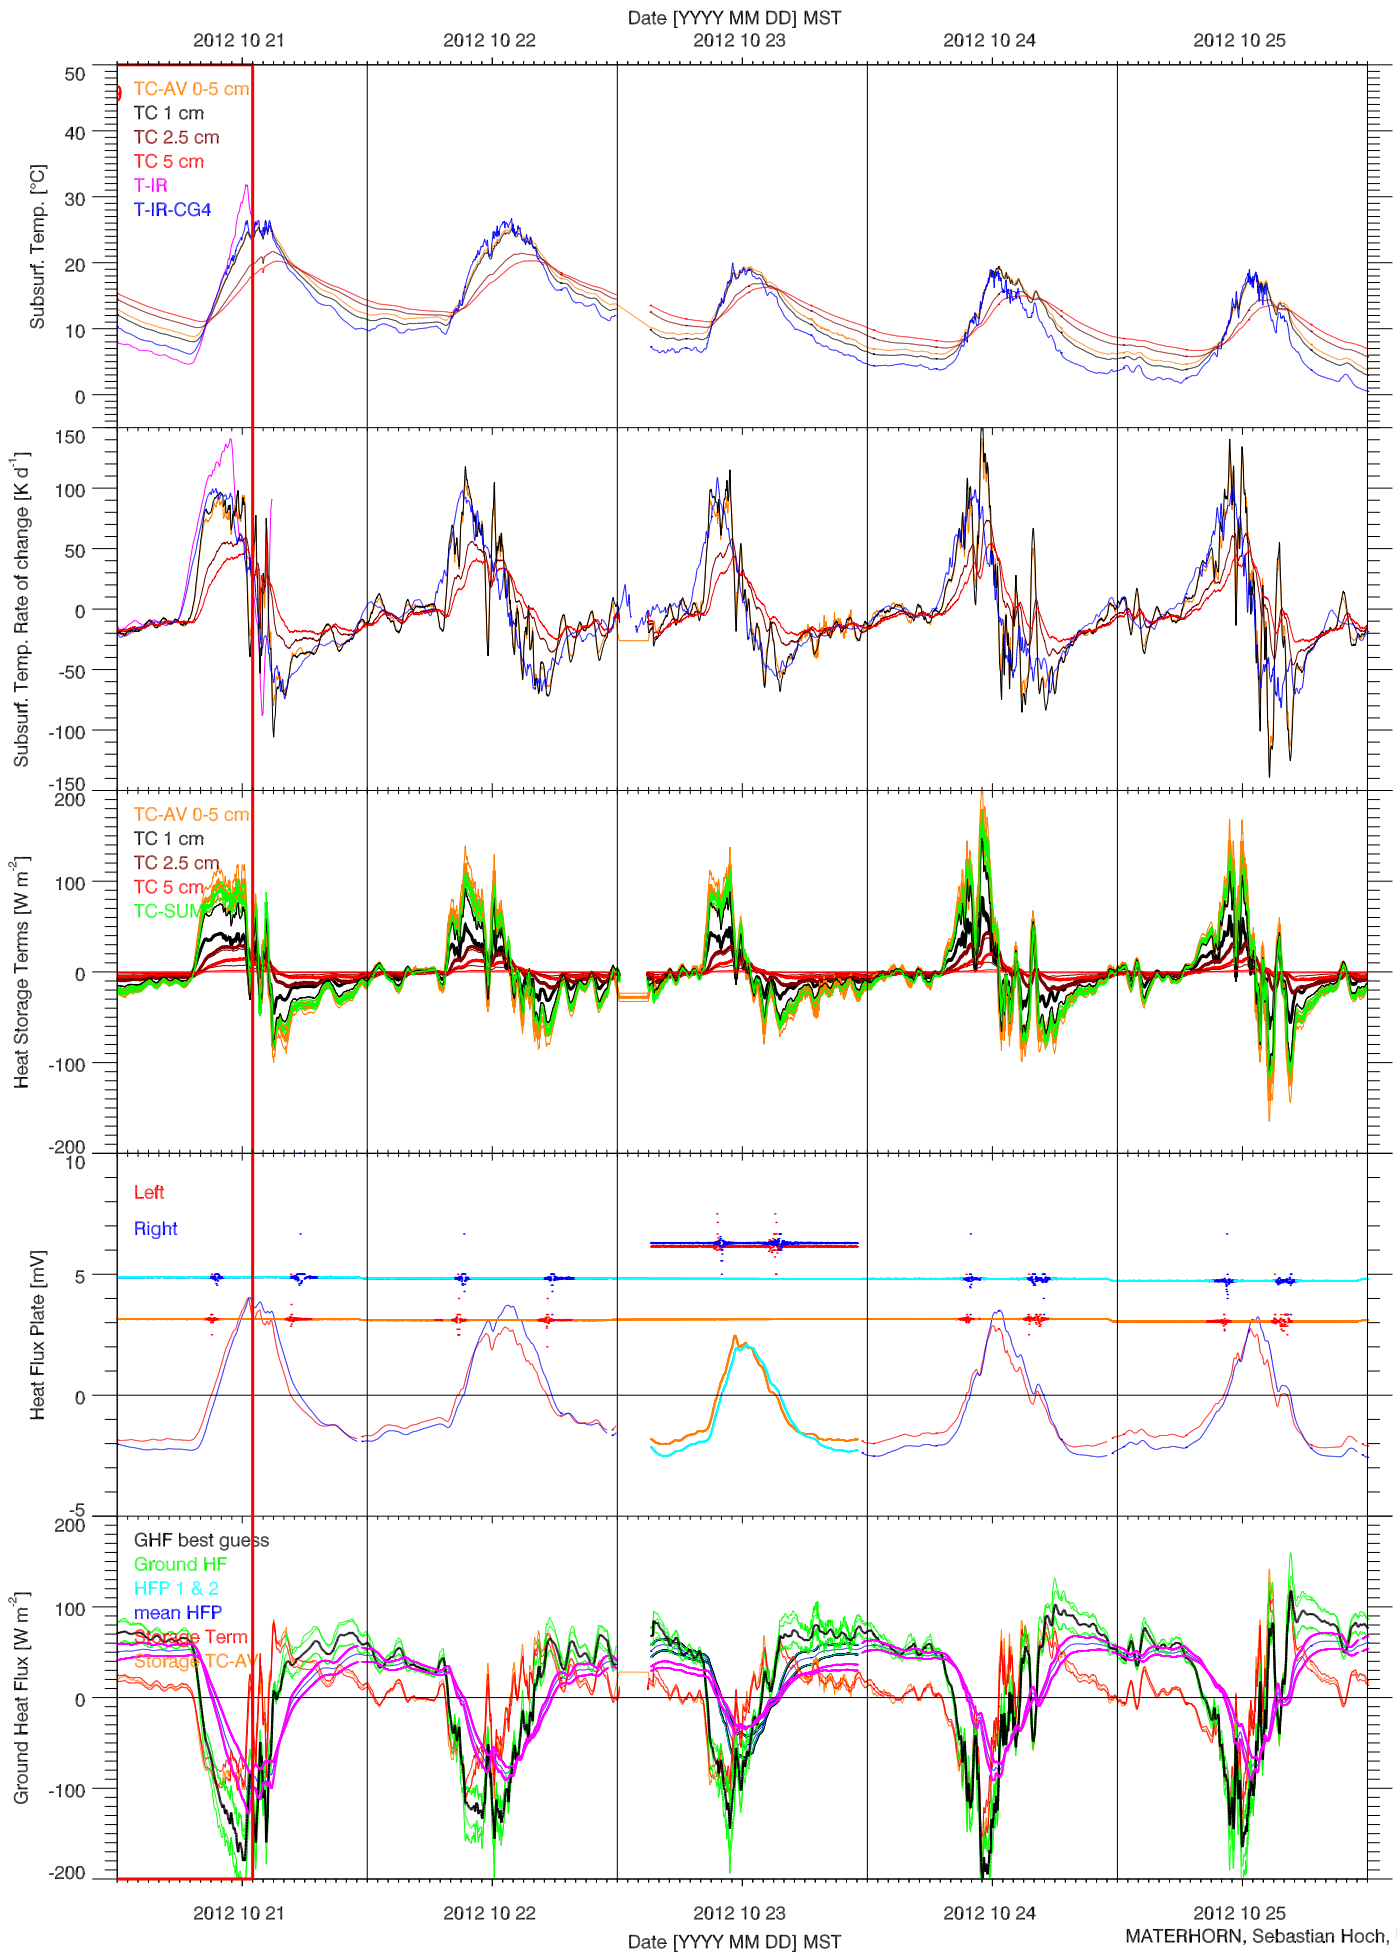

EFS PLAYA - SOIL T & GHF QUICKLOOK

EFS PLAYA - SOIL PROPERTIES QUICKLOOK

EFS PLAYA - ENERGY BALANCE QUICKLOOK

EFS PLAYA - TOWER DATA QUICKLOOK

EFS PLAYA - RADIATION & BASIC MET QUICKLOOK

EFS PLAYA - SOIL T & GHF QUICKLOOK

EFS PLAYA - SOIL PROPERTIES QUICKLOOK

EFS PLAYA - ENERGY BALANCE QUICKLOOK

EFS PLAYA - TOWER DATA QUICKLOOK

2012 10 21 2012 10 22 2012 10 23 2012 10 24 2012 10 25

Date [YYYY MM DD] MST

MATERHORN, Sebastian Hoch, U. of Utah

EFS PLAYA - RADIATION & BASIC MET QUICKLOOK

EFS PLAYA - SOIL T & GHF QUICKLOOK

EFS PLAYA - SOIL PROPERTIES QUICKLOOK

EFS PLAYA - ENERGY BALANCE QUICKLOOK

EFS PLAYA - TOWER DATA QUICKLOOK

EFS PLAYA - RADIATION & BASIC MET QUICKLOOK