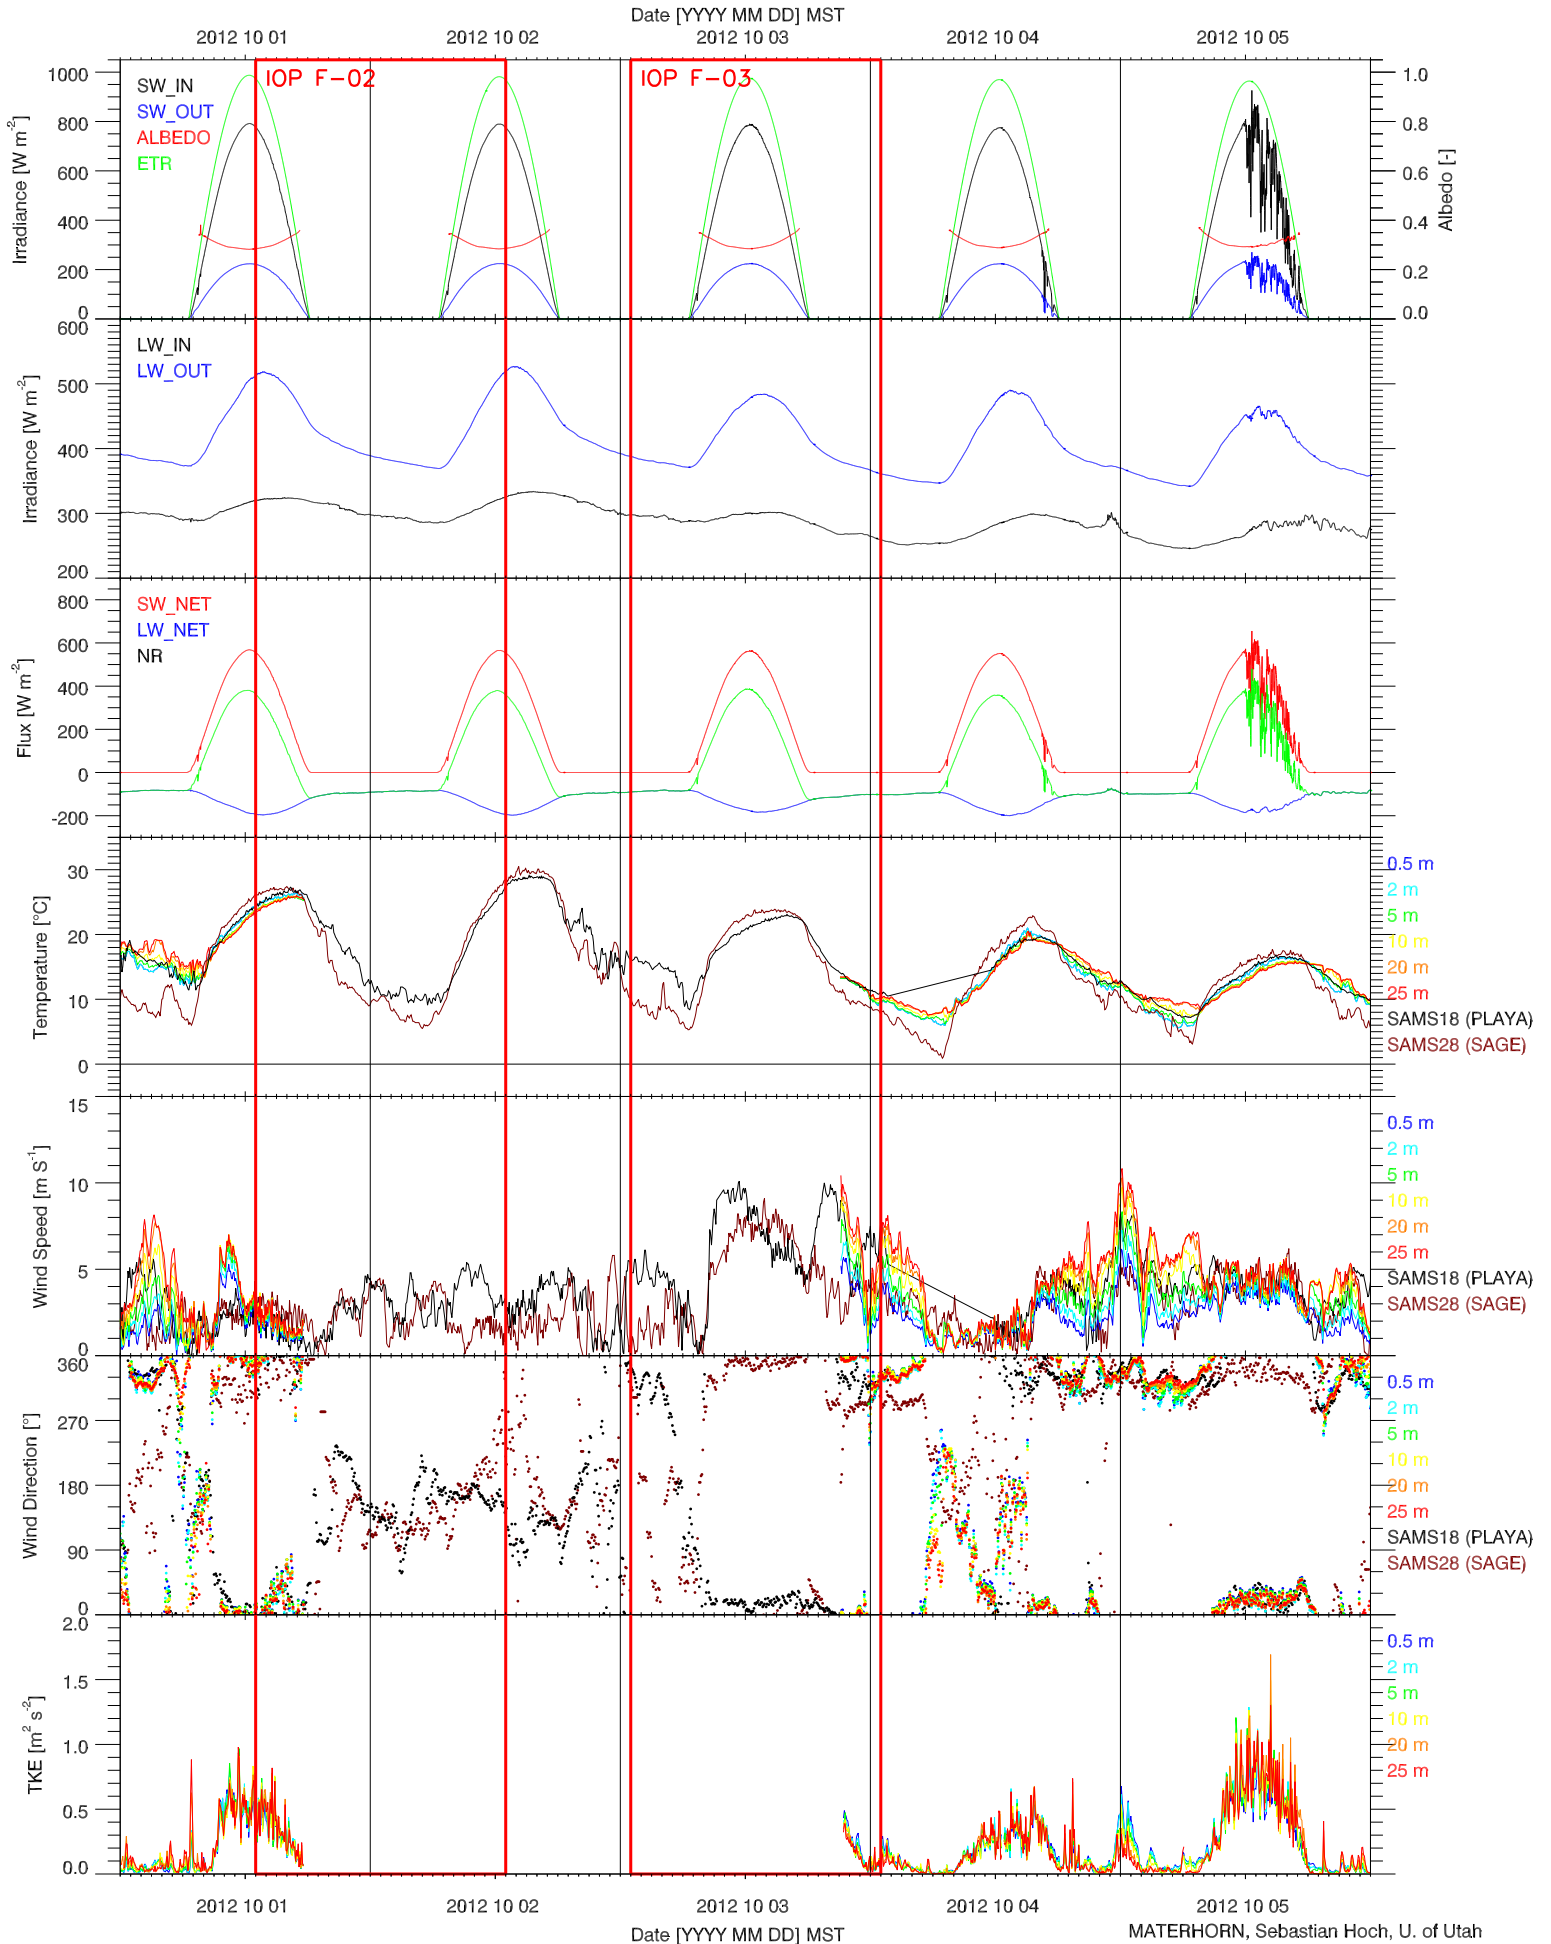

EFS PLAYA - TOWER DATA QUICKLOOK

EFS PLAYA - RADIATION & BASIC MET QUICKLOOK

EFS PLAYA - SOIL T & GHF QUICKLOOK

EFS PLAYA - SOIL PROPERTIES QUICKLOOK

EFS PLAYA - ENERGY BALANCE QUICKLOOK

EFS PLAYA - TOWER DATA QUICKLOOK

EFS PLAYA - RADIATION & BASIC MET QUICKLOOK

EFS PLAYA - SOIL T & GHF QUICKLOOK

EFS PLAYA - SOIL PROPERTIES QUICKLOOK

EFS PLAYA - ENERGY BALANCE QUICKLOOK

EFS PLAYA - TOWER DATA QUICKLOOK

EFS PLAYA - RADIATION & BASIC MET QUICKLOOK

EFS PLAYA - SOIL T & GHF QUICKLOOK

EFS PLAYA - SOIL PROPERTIES QUICKLOOK

EFS PLAYA - ENERGY BALANCE QUICKLOOK

EFS PLAYA - TOWER DATA QUICKLOOK

EFS PLAYA - RADIATION & BASIC MET QUICKLOOK

EFS PLAYA - SOIL T & GHF QUICKLOOK