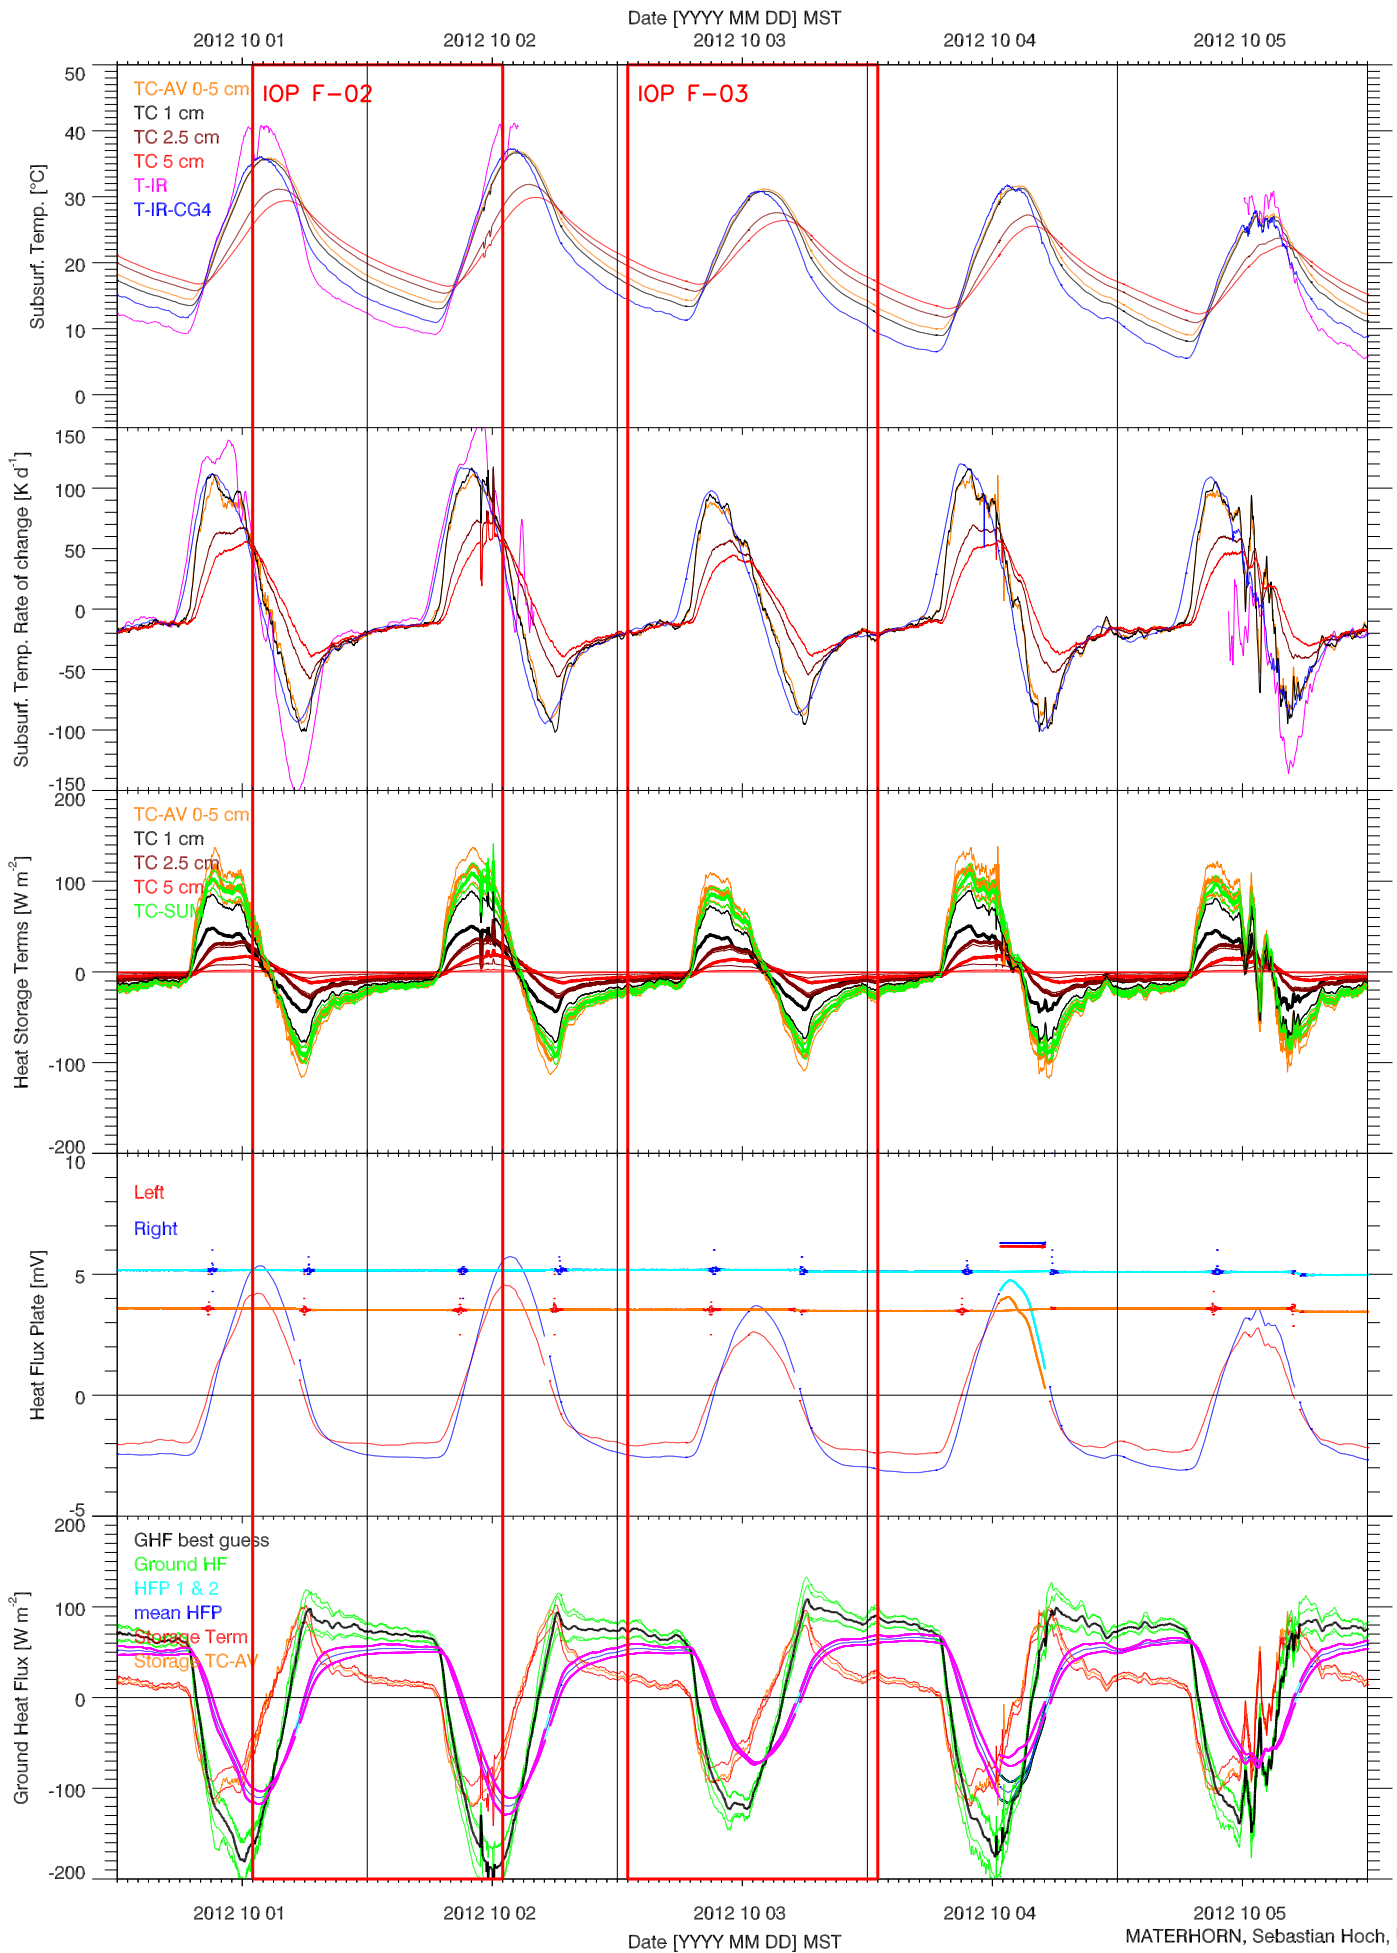

EFS PLAYA - TOWER DATA QUICKLOOK

EFS PLAYA - RADIATION & BASIC MET QUICKLOOK

EFS PLAYA - SOIL T & GHF QUICKLOOK

EFS PLAYA - SOIL PROPERTIES QUICKLOOK

EFS PLAYA - ENERGY BALANCE QUICKLOOK

EFS PLAYA - TOWER DATA QUICKLOOK

EFS PLAYA - RADIATION & BASIC MET QUICKLOOK

EFS PLAYA - SOIL T & GHF QUICKLOOK

EFS PLAYA - SOIL PROPERTIES QUICKLOOK

EFS PLAYA - ENERGY BALANCE QUICKLOOK

EFS PLAYA - TOWER DATA QUICKLOOK

EFS PLAYA - RADIATION & BASIC MET QUICKLOOK

EFS PLAYA - SOIL T & GHF QUICKLOOK

EFS PLAYA - SOIL PROPERTIES QUICKLOOK

EFS PLAYA - ENERGY BALANCE QUICKLOOK

EFS PLAYA - TOWER DATA QUICKLOOK

EFS PLAYA - RADIATION & BASIC MET QUICKLOOK

EFS PLAYA - SOIL T & GHF QUICKLOOK