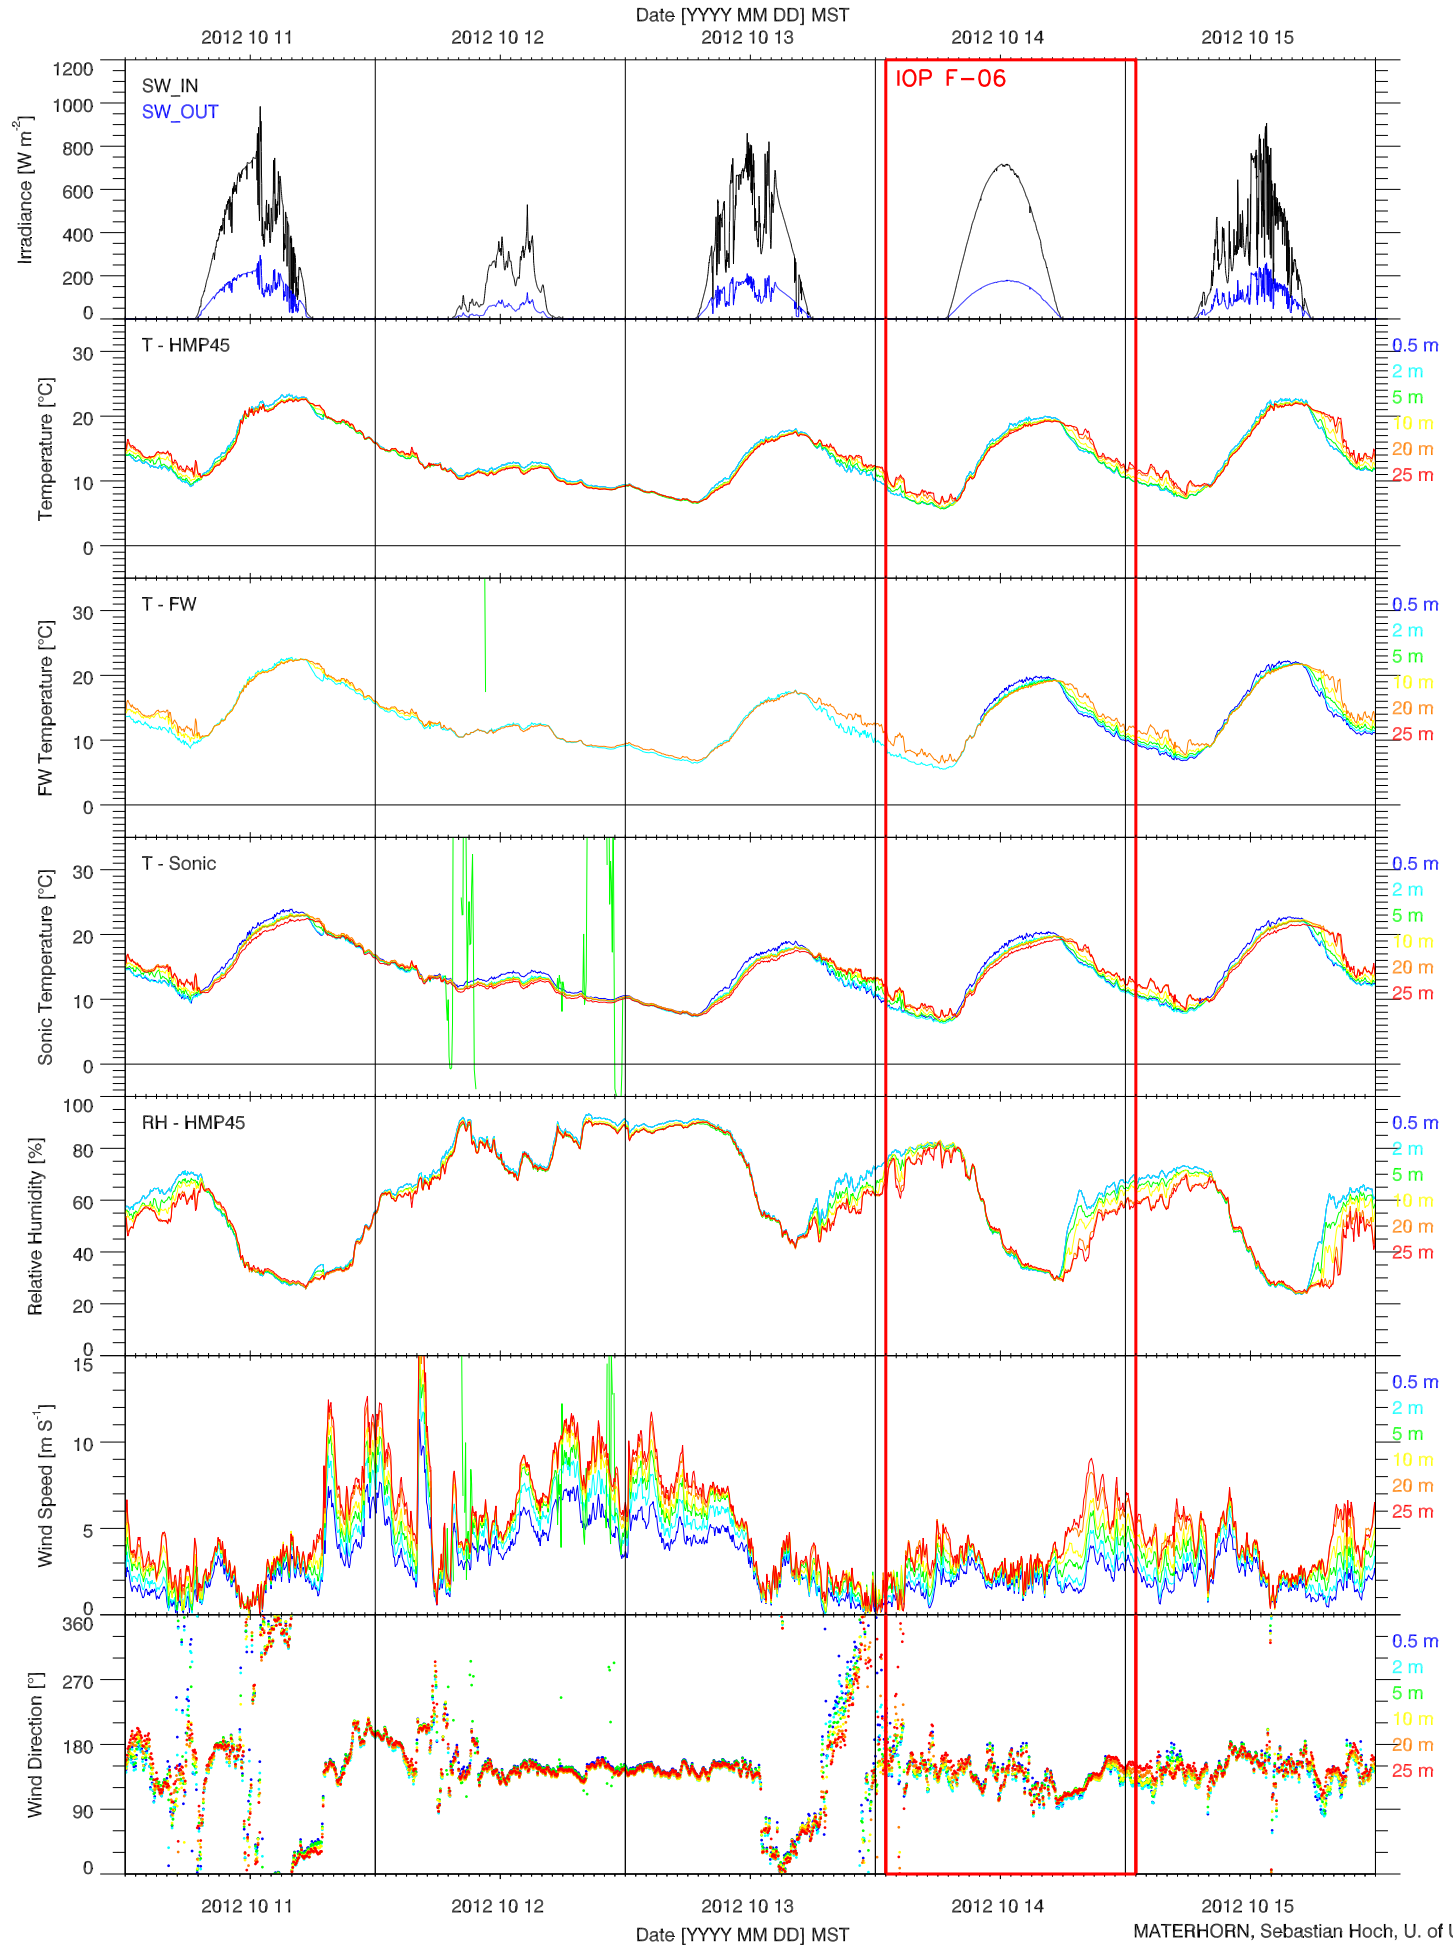

EFS PLAYA - TOWER DATA QUICKLOOK

EFS PLAYA - RADIATION & BASIC MET QUICKLOOK

EFS PLAYA - SOIL T & GHF QUICKLOOK

EFS PLAYA - SOIL PROPERTIES QUICKLOOK

EFS PLAYA - ENERGY BALANCE QUICKLOOK

EFS PLAYA - TOWER DATA QUICKLOOK

EFS PLAYA - RADIATION & BASIC MET QUICKLOOK

EFS PLAYA - SOIL T & GHF QUICKLOOK

EFS PLAYA - SOIL PROPERTIES QUICKLOOK

EFS PLAYA - ENERGY BALANCE QUICKLOOK

EFS PLAYA - TOWER DATA QUICKLOOK

EFS PLAYA - RADIATION & BASIC MET QUICKLOOK

EFS PLAYA - SOIL T & GHF QUICKLOOK

EFS PLAYA - SOIL PROPERTIES QUICKLOOK

EFS PLAYA - ENERGY BALANCE QUICKLOOK

EFS PLAYA - TOWER DATA QUICKLOOK

EFS PLAYA - RADIATION & BASIC MET QUICKLOOK

EFS PLAYA - SOIL T & GHF QUICKLOOK

EFS PLAYA - SOIL PROPERTIES QUICKLOOK

EFS PLAYA - ENERGY BALANCE QUICKLOOK

EFS PLAYA - TOWER DATA QUICKLOOK

2012 10 21 2012 10 22 2012 10 23 2012 10 24 2012 10 25

Date [YYYY MM DD] MST

MATERHORN, Sebastian Hoch, U. of Utah