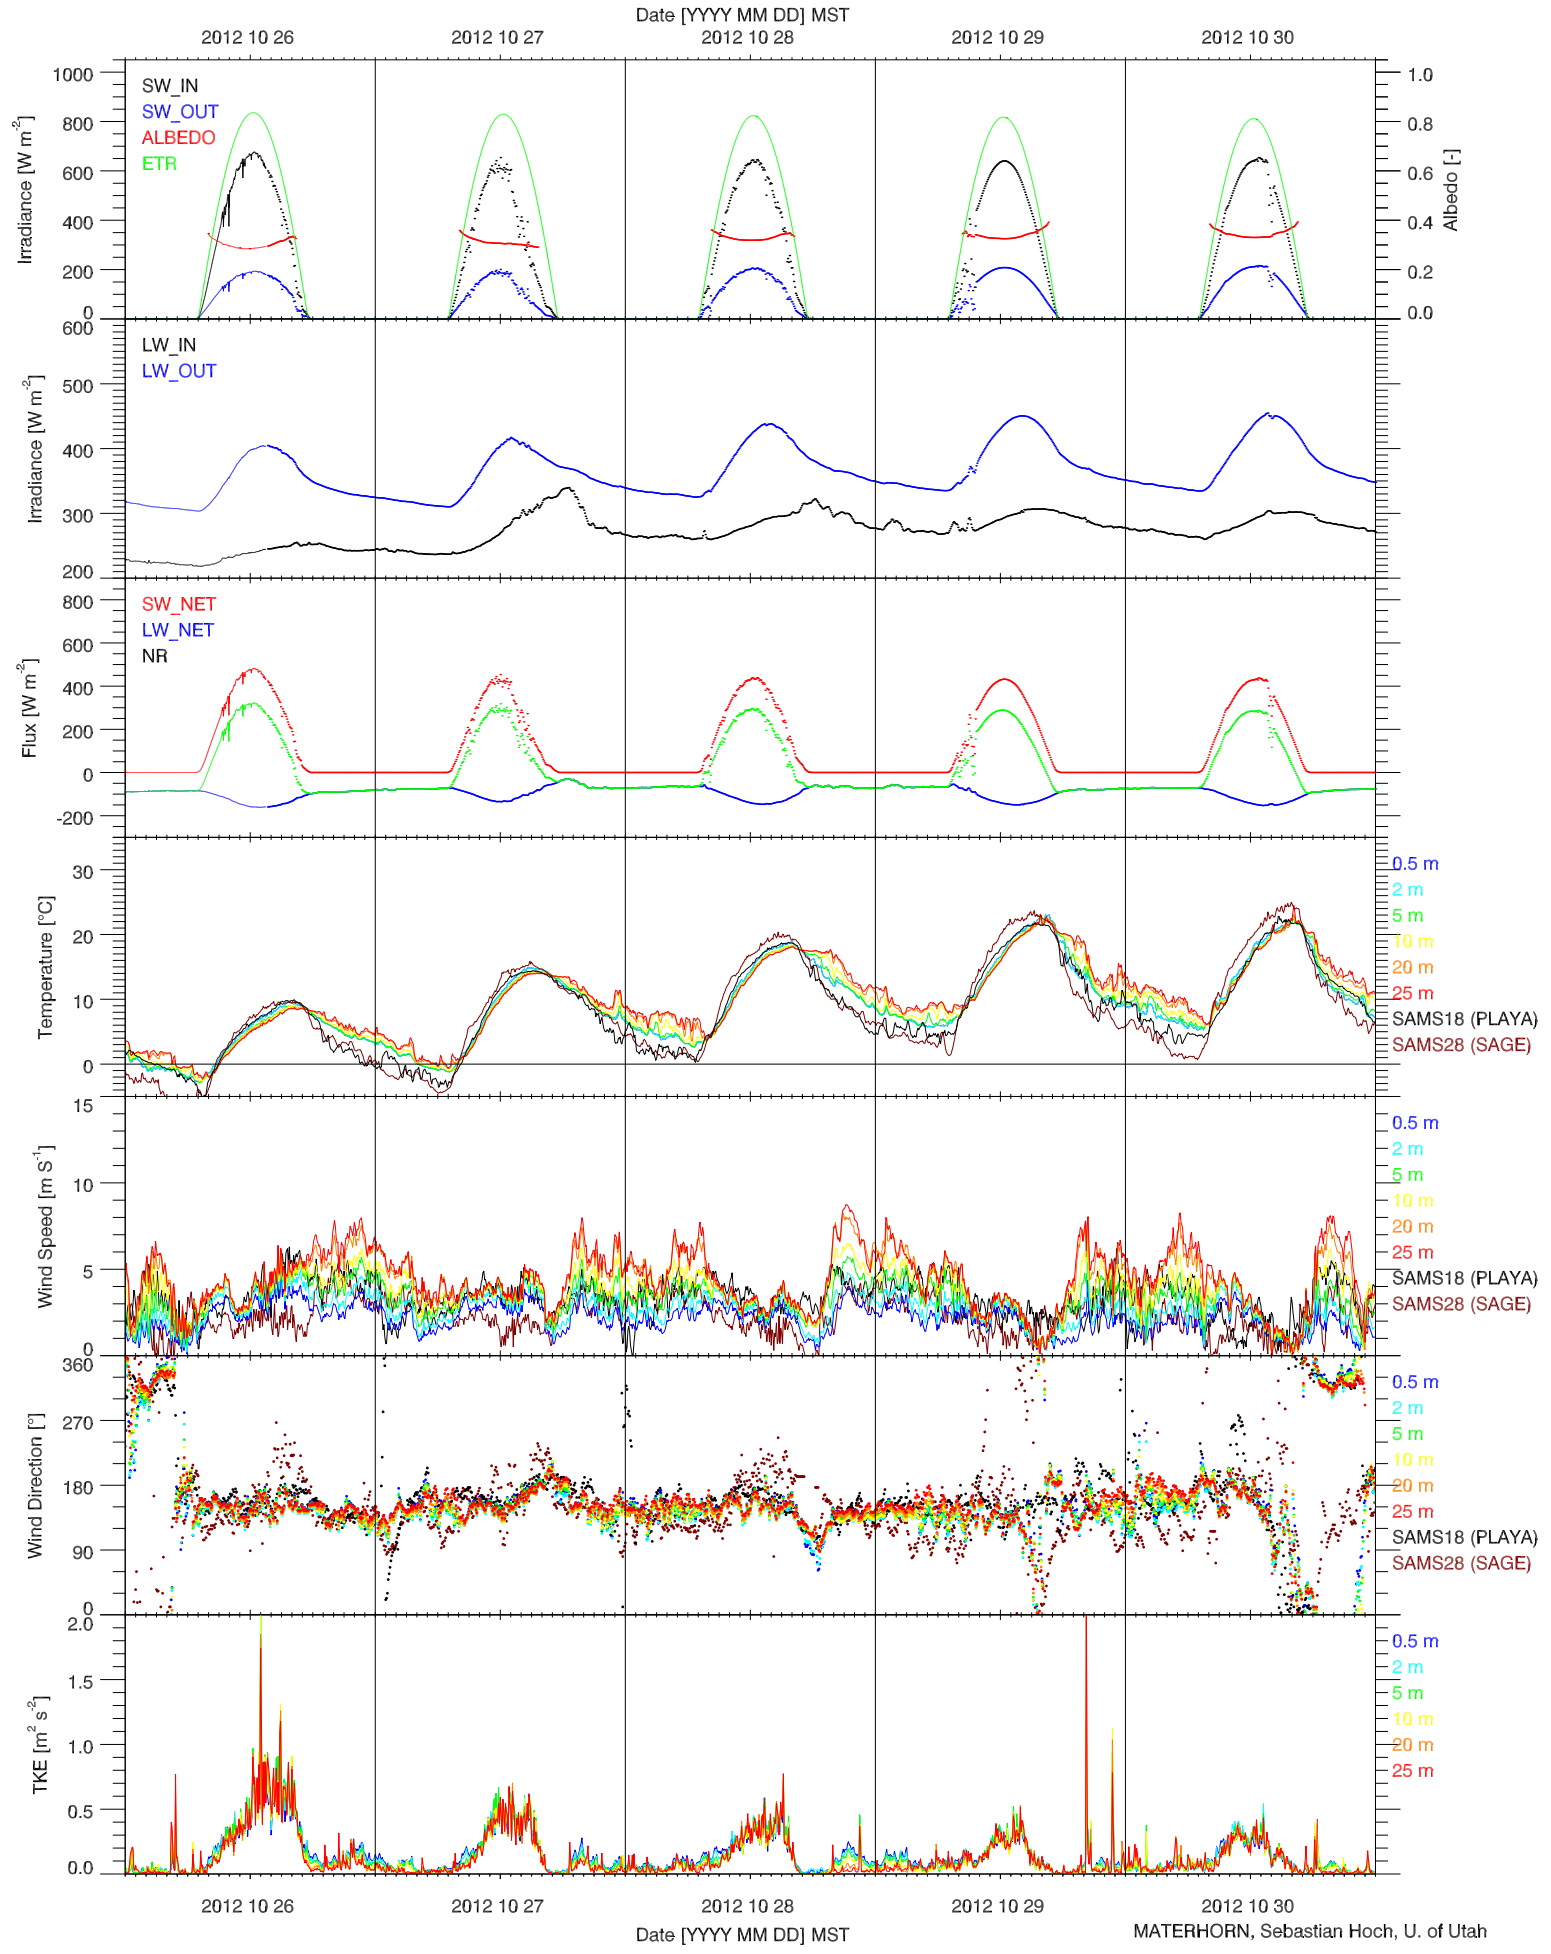

EFS PLAYA - RADIATION & BASIC MET QUICKLOOK

EFS PLAYA - SOIL T & GHF QUICKLOOK

EFS PLAYA - SOIL PROPERTIES QUICKLOOK

EFS PLAYA - ENERGY BALANCE QUICKLOOK

EFS PLAYA - TOWER DATA QUICKLOOK

EFS PLAYA - RADIATION & BASIC MET QUICKLOOK