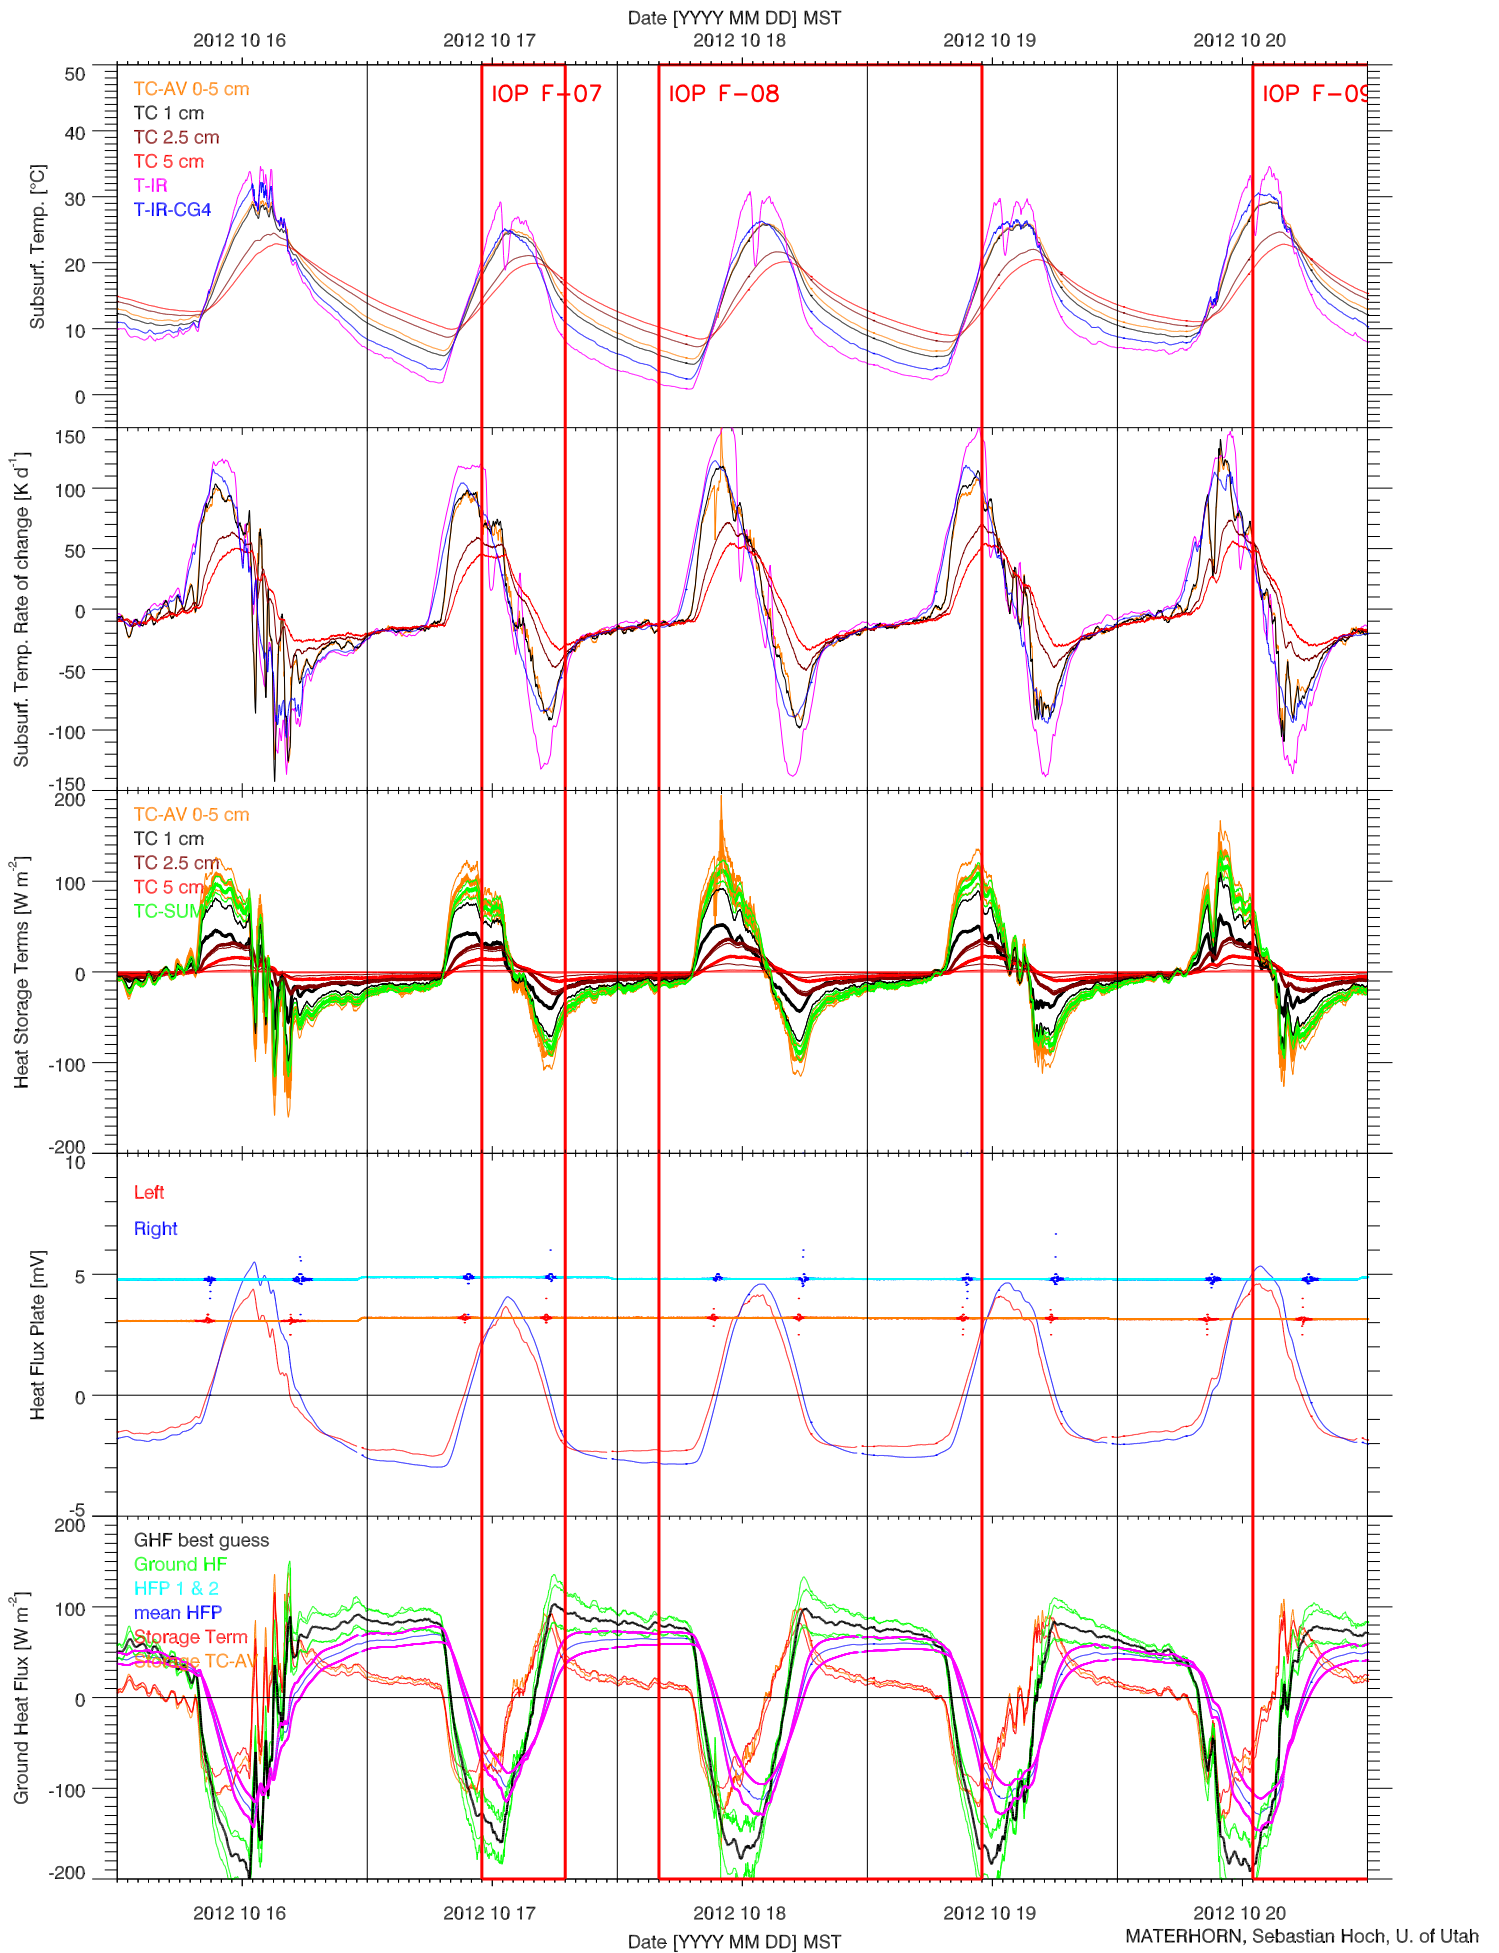

EFS PLAYA - TOWER DATA QUICKLOOK

EFS PLAYA - RADIATION & BASIC MET QUICKLOOK

EFS PLAYA - SOIL T & GHF QUICKLOOK

EFS PLAYA - SOIL PROPERTIES QUICKLOOK

EFS PLAYA - ENERGY BALANCE QUICKLOOK

EFS PLAYA - TOWER DATA QUICKLOOK

EFS PLAYA - RADIATION & BASIC MET QUICKLOOK

EFS PLAYA - SOIL T & GHF QUICKLOOK

EFS PLAYA - SOIL PROPERTIES QUICKLOOK

EFS PLAYA - ENERGY BALANCE QUICKLOOK

EFS PLAYA - TOWER DATA QUICKLOOK

EFS PLAYA - RADIATION & BASIC MET QUICKLOOK

EFS PLAYA - SOIL T & GHF QUICKLOOK

EFS PLAYA - SOIL PROPERTIES QUICKLOOK

EFS PLAYA - ENERGY BALANCE QUICKLOOK

EFS PLAYA - TOWER DATA QUICKLOOK

EFS PLAYA - RADIATION & BASIC MET QUICKLOOK

EFS PLAYA - SOIL T & GHF QUICKLOOK

EFS PLAYA - SOIL PROPERTIES QUICKLOOK

EFS PLAYA - ENERGY BALANCE QUICKLOOK

EFS PLAYA - TOWER DATA QUICKLOOK

2012 10 21 2012 10 22 2012 10 23 2012 10 24 2012 10 25

Date [YYYY MM DD] MST

MATERHORN, Sebastian Hoch, U. of Utah