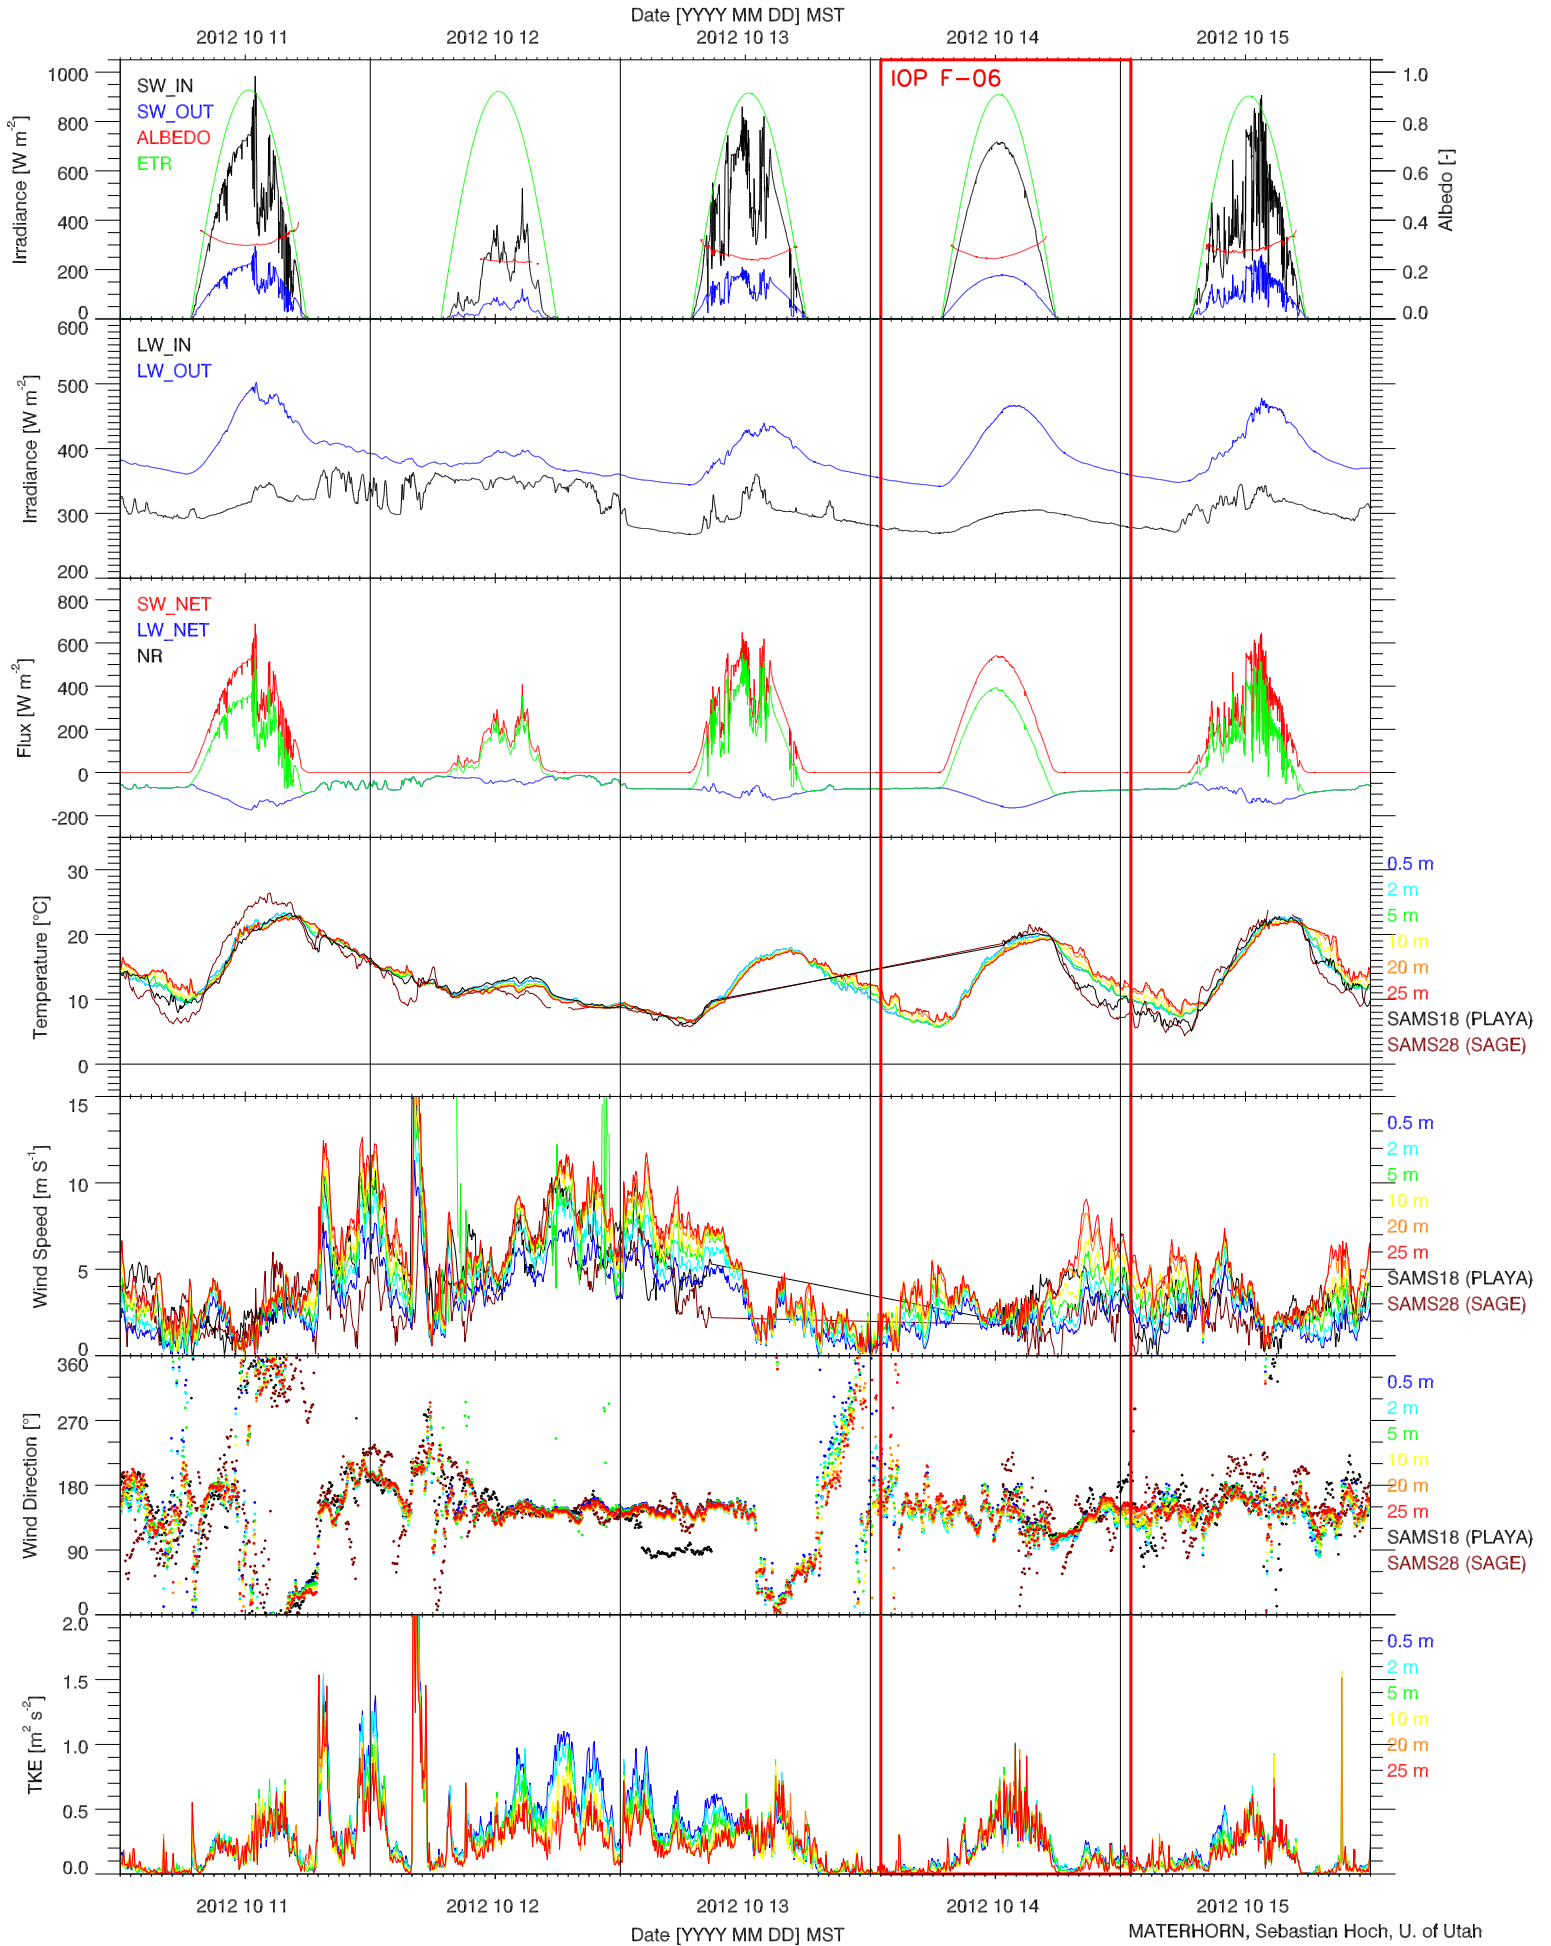

EFS PLAYA - TOWER DATA QUICKLOOK

EFS PLAYA - RADIATION & BASIC MET QUICKLOOK

EFS PLAYA - SOIL T & GHF QUICKLOOK

EFS PLAYA - SOIL PROPERTIES QUICKLOOK

EFS PLAYA - ENERGY BALANCE QUICKLOOK

EFS PLAYA - TOWER DATA QUICKLOOK

EFS PLAYA - RADIATION & BASIC MET QUICKLOOK

EFS PLAYA - SOIL T & GHF QUICKLOOK

EFS PLAYA - SOIL PROPERTIES QUICKLOOK

EFS PLAYA - ENERGY BALANCE QUICKLOOK

EFS PLAYA - TOWER DATA QUICKLOOK

EFS PLAYA - RADIATION & BASIC MET QUICKLOOK

EFS PLAYA - SOIL T & GHF QUICKLOOK

EFS PLAYA - SOIL PROPERTIES QUICKLOOK

EFS PLAYA - ENERGY BALANCE QUICKLOOK

EFS PLAYA - TOWER DATA QUICKLOOK

EFS PLAYA - RADIATION & BASIC MET QUICKLOOK

EFS PLAYA - SOIL T & GHF QUICKLOOK