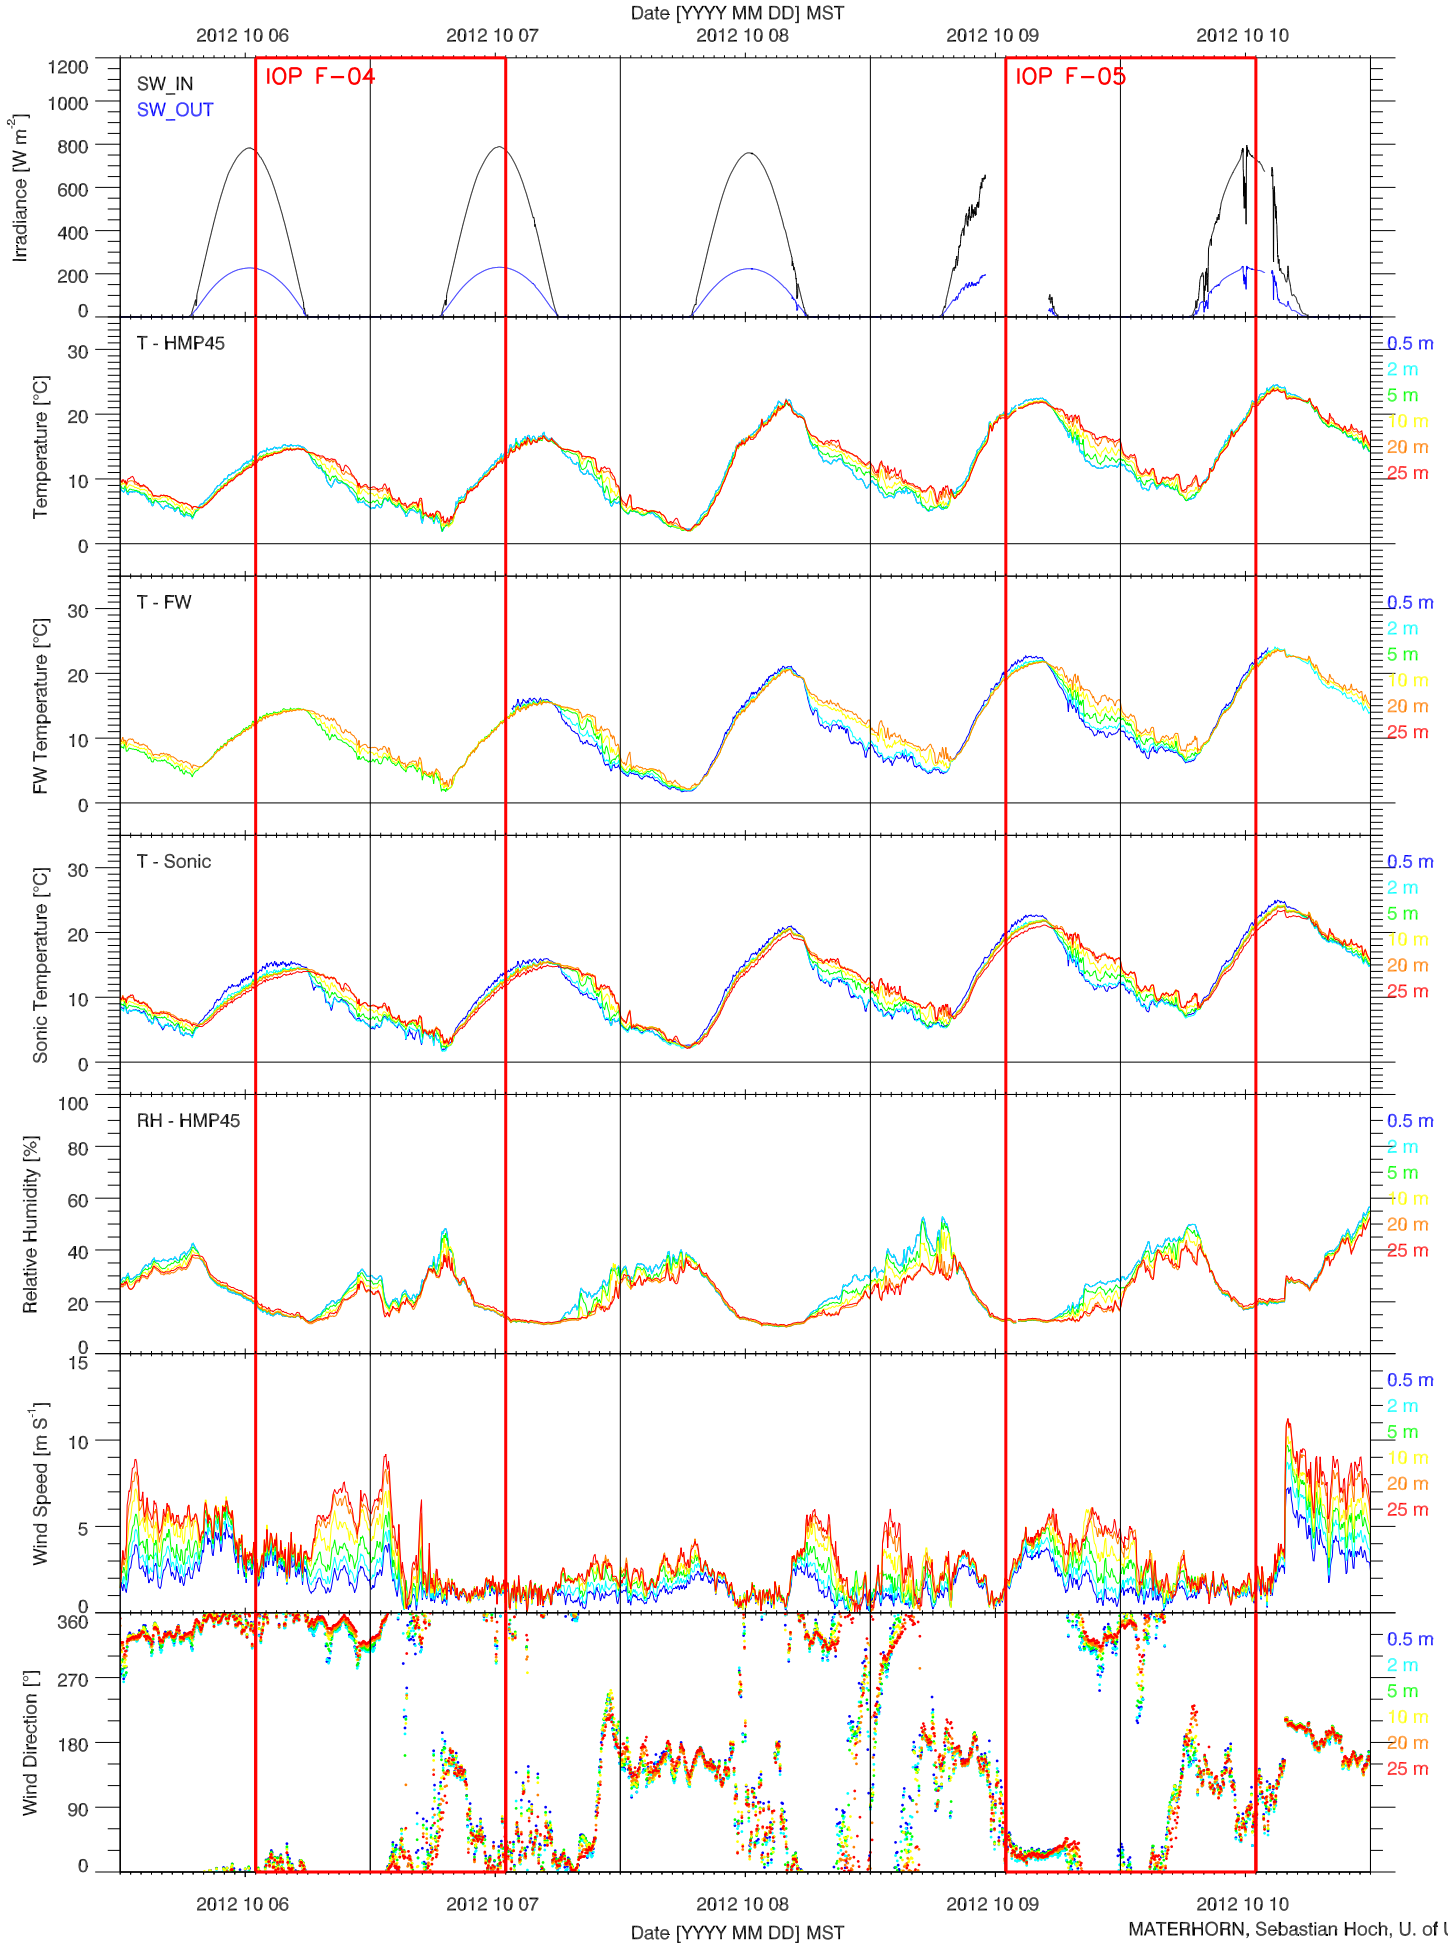

EFS PLAYA - TOWER DATA QUICKLOOK

EFS PLAYA - RADIATION & BASIC MET QUICKLOOK

EFS PLAYA - SOIL T & GHF QUICKLOOK

EFS PLAYA - SOIL PROPERTIES QUICKLOOK

EFS PLAYA - ENERGY BALANCE QUICKLOOK

EFS PLAYA - TOWER DATA QUICKLOOK

EFS PLAYA - RADIATION & BASIC MET QUICKLOOK

EFS PLAYA - SOIL T & GHF QUICKLOOK

EFS PLAYA - SOIL PROPERTIES QUICKLOOK

EFS PLAYA - ENERGY BALANCE QUICKLOOK

EFS PLAYA - TOWER DATA QUICKLOOK

EFS PLAYA - RADIATION & BASIC MET QUICKLOOK

EFS PLAYA - SOIL T & GHF QUICKLOOK

EFS PLAYA - SOIL PROPERTIES QUICKLOOK

EFS PLAYA - ENERGY BALANCE QUICKLOOK

EFS PLAYA - TOWER DATA QUICKLOOK

EFS PLAYA - RADIATION & BASIC MET QUICKLOOK

EFS PLAYA - SOIL T & GHF QUICKLOOK