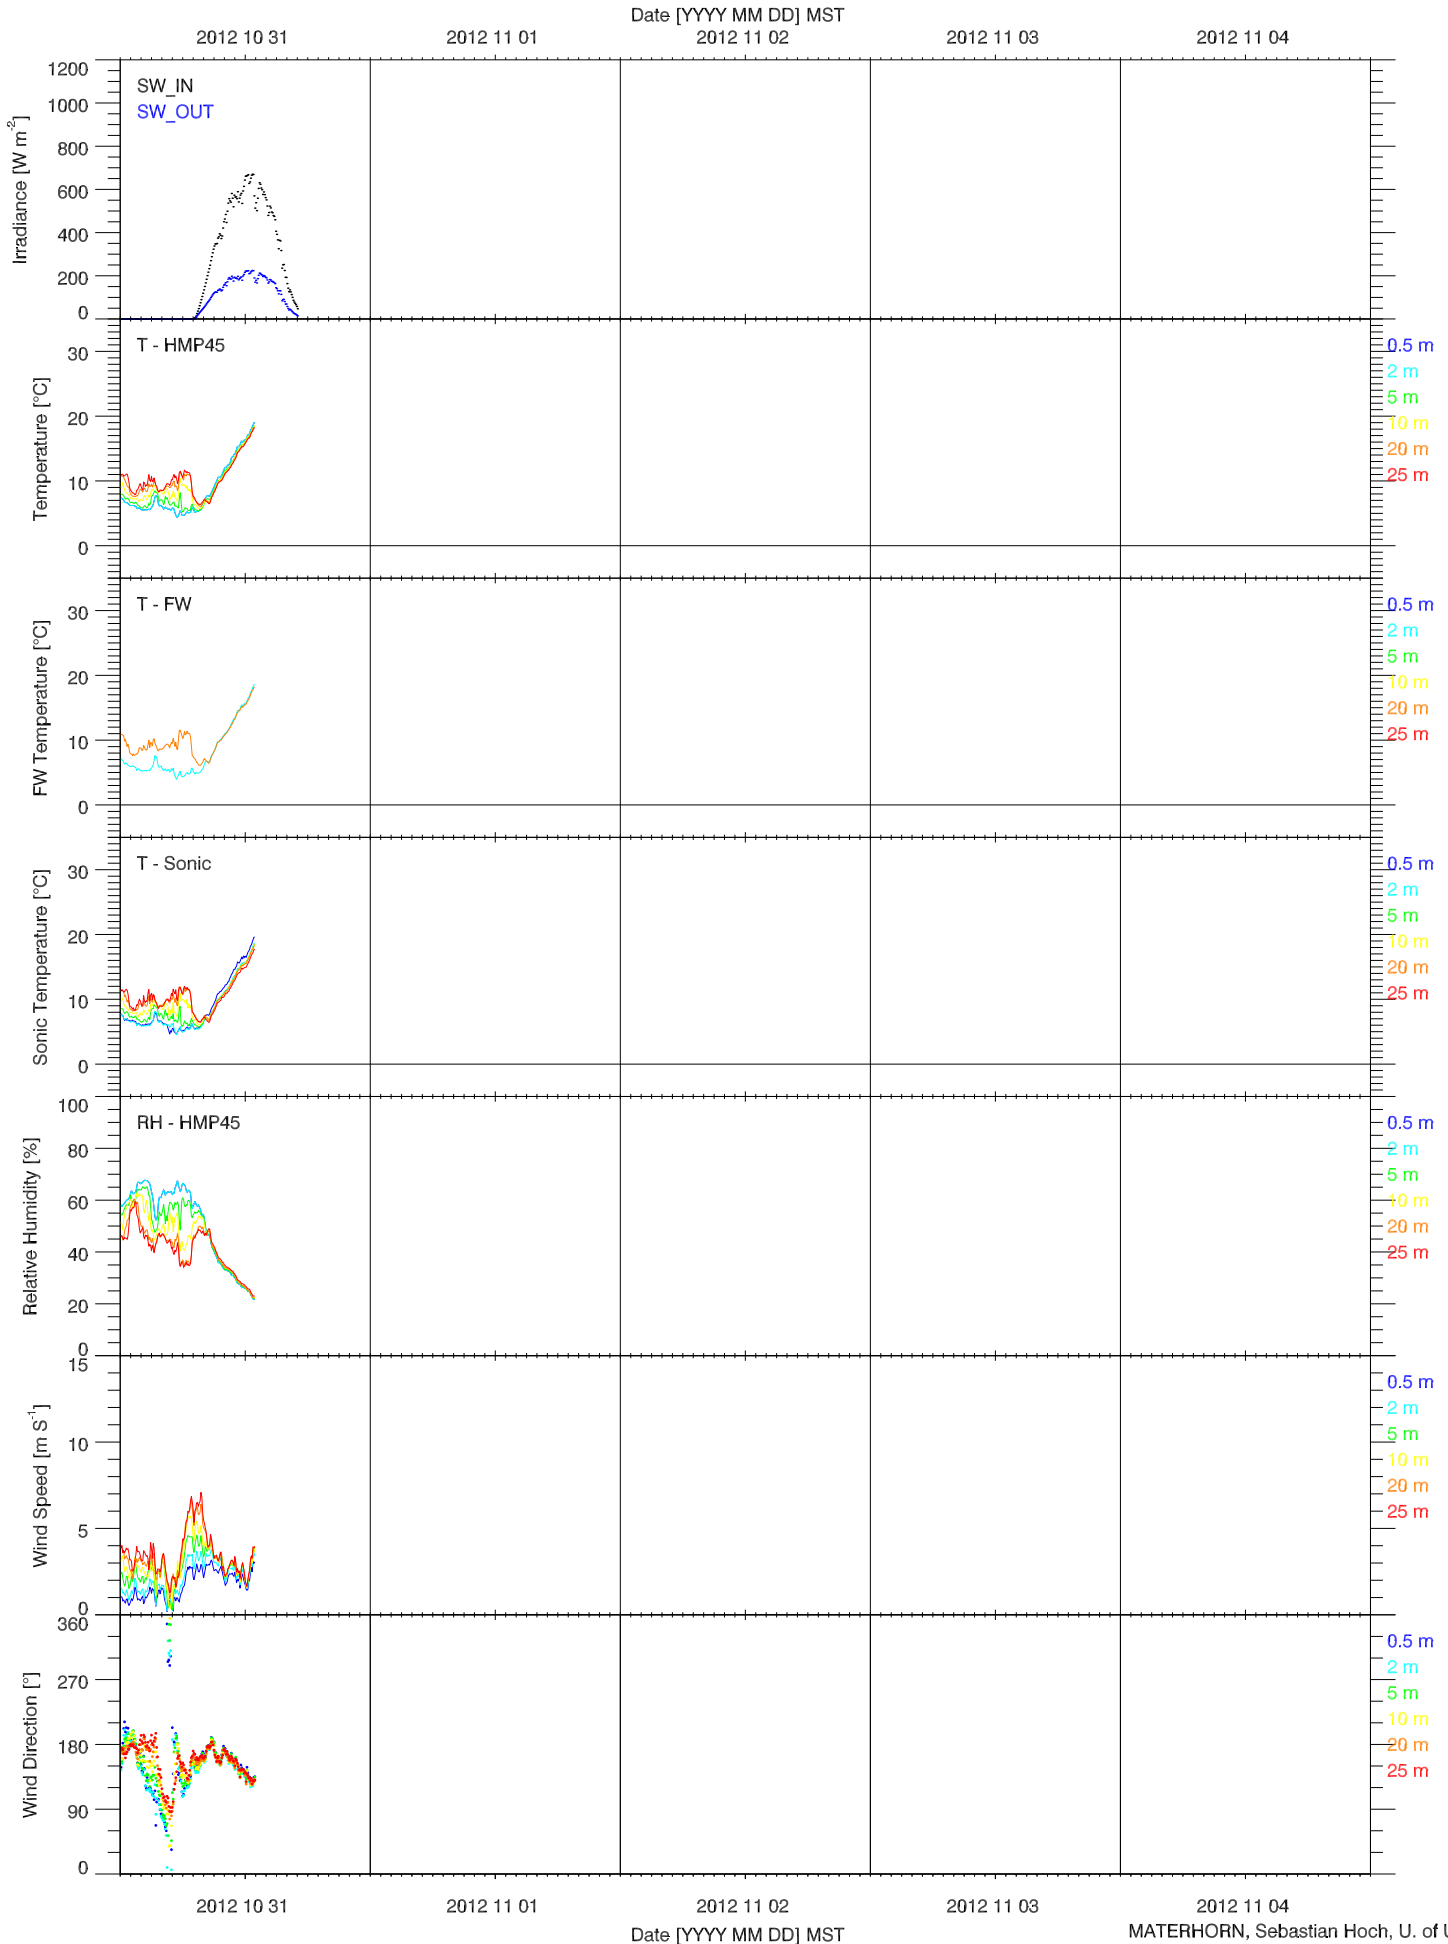

EFS PLAYA - SOIL T & GHF QUICKLOOK

EFS PLAYA - SOIL PROPERTIES QUICKLOOK

EFS PLAYA - ENERGY BALANCE QUICKLOOK

EFS PLAYA - TOWER DATA QUICKLOOK

EFS PLAYA - RADIATION & BASIC MET QUICKLOOK

EFS PLAYA - SOIL T & GHF QUICKLOOK