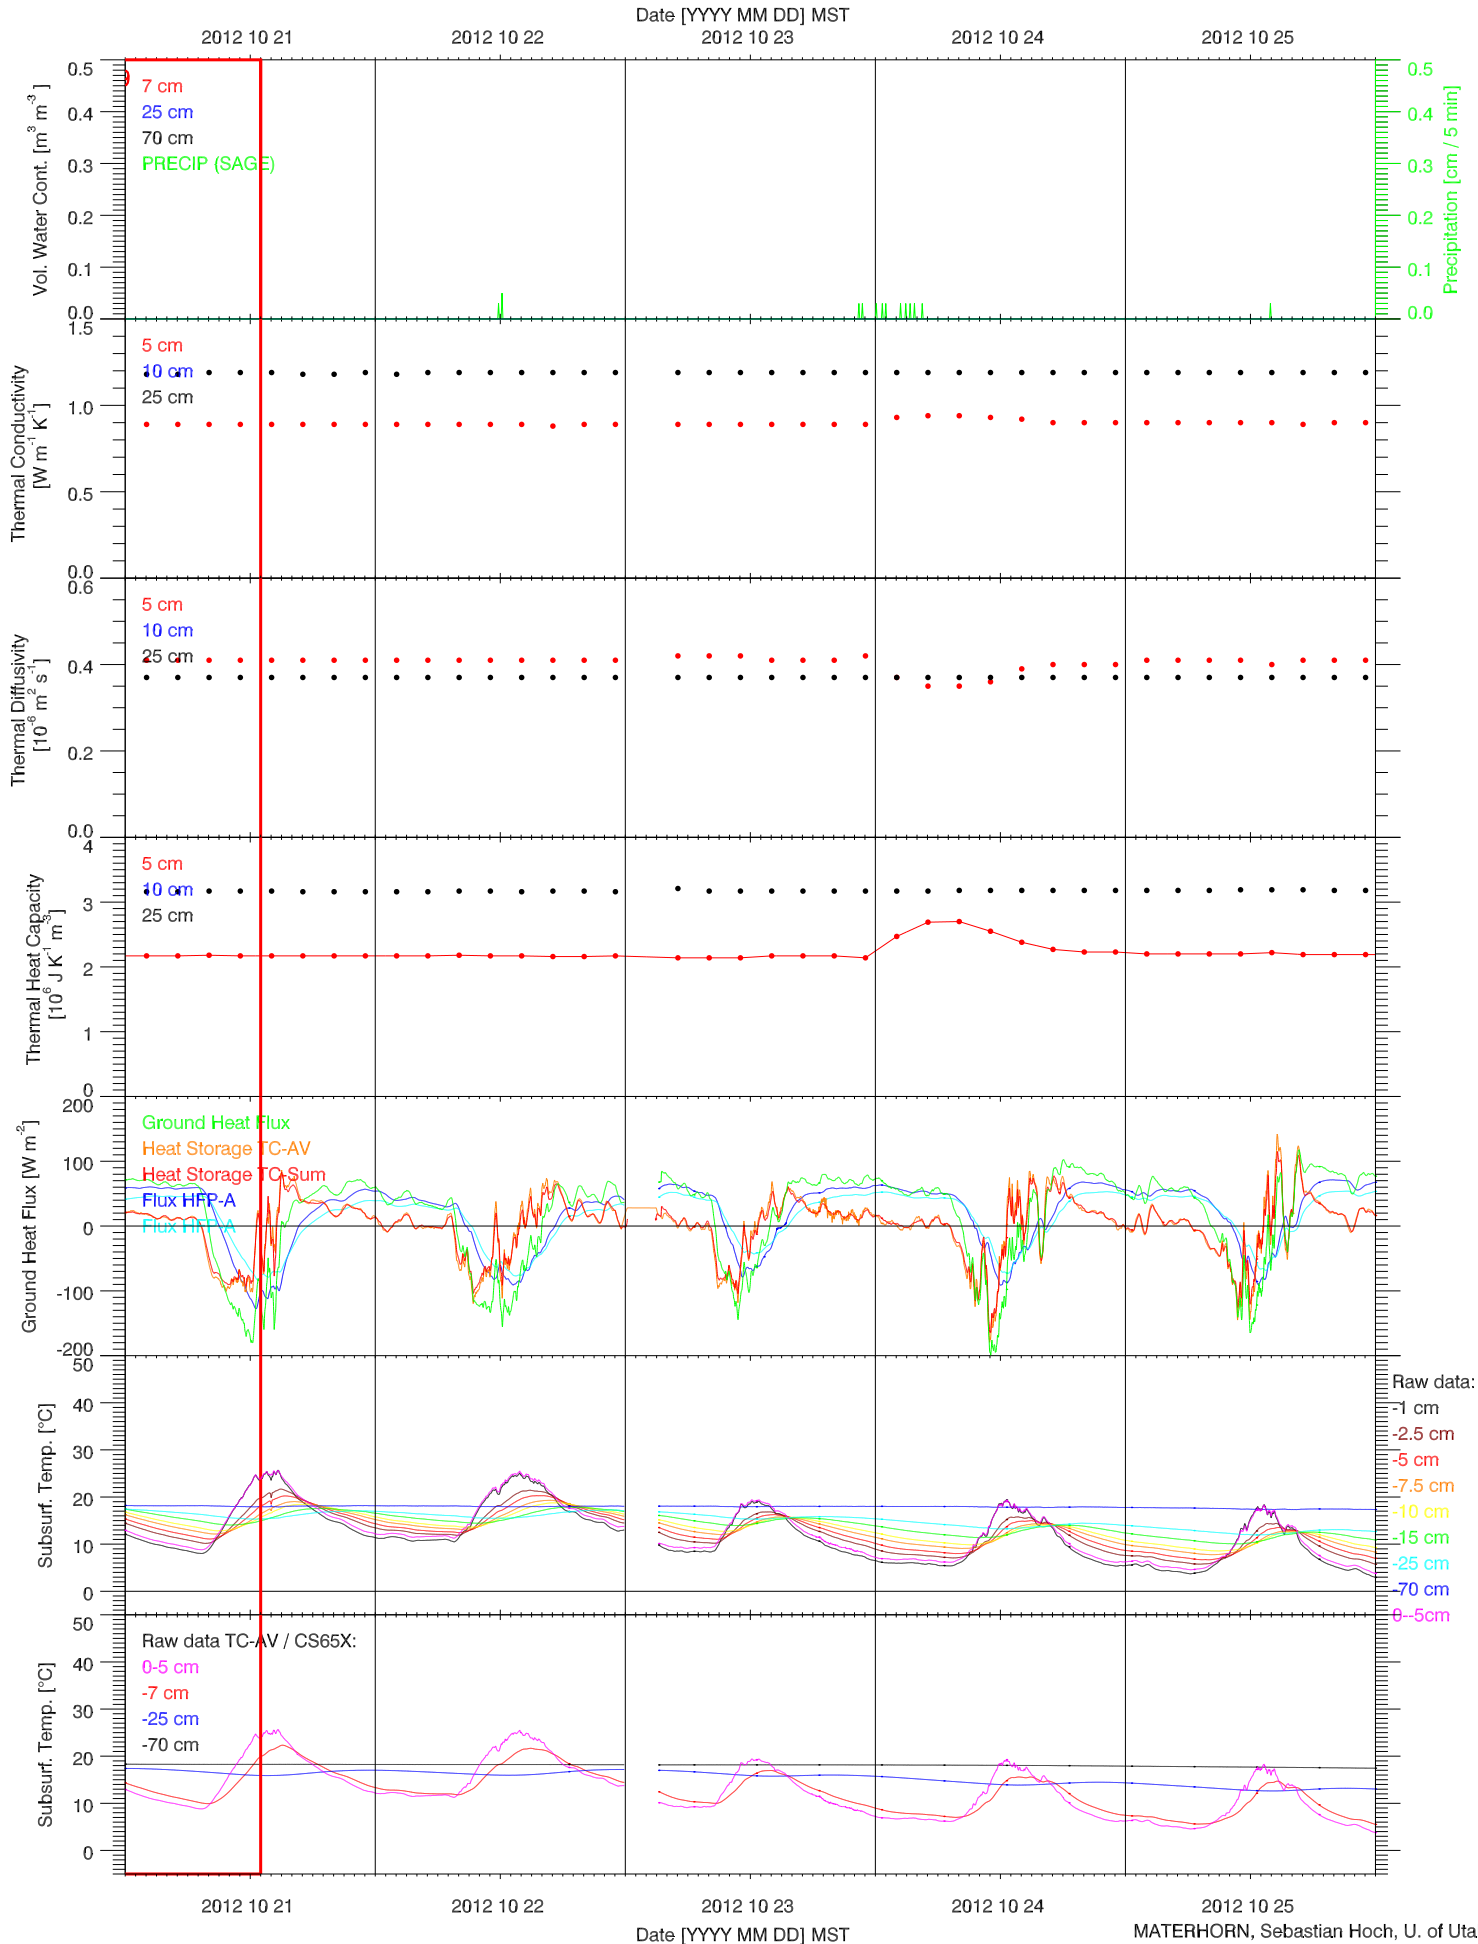

EFS PLAYA - TOWER DATA QUICKLOOK

EFS PLAYA - RADIATION & BASIC MET QUICKLOOK

EFS PLAYA - SOIL T & GHF QUICKLOOK

EFS PLAYA - SOIL PROPERTIES QUICKLOOK

EFS PLAYA - ENERGY BALANCE QUICKLOOK

EFS PLAYA - TOWER DATA QUICKLOOK

EFS PLAYA - SOIL T & GHF QUICKLOOK

EFS PLAYA - SOIL PROPERTIES QUICKLOOK

EFS PLAYA - ENERGY BALANCE QUICKLOOK

EFS PLAYA - TOWER DATA QUICKLOOK

EFS PLAYA - RADIATION & BASIC MET QUICKLOOK

EFS PLAYA - SOIL T & GHF QUICKLOOK

EFS PLAYA - SOIL PROPERTIES QUICKLOOK

EFS PLAYA - ENERGY BALANCE QUICKLOOK

EFS PLAYA - TOWER DATA QUICKLOOK

2012 10 21 2012 10 22 2012 10 23 2012 10 24 2012 10 25

Date [YYYY MM DD] MST

MATERHORN, Sebastian Hoch, U. of Utah

EFS PLAYA - RADIATION & BASIC MET QUICKLOOK

EFS PLAYA - SOIL T & GHF QUICKLOOK

EFS PLAYA - SOIL PROPERTIES QUICKLOOK

EFS PLAYA - ENERGY BALANCE QUICKLOOK

EFS PLAYA - TOWER DATA QUICKLOOK

EFS PLAYA - RADIATION & BASIC MET QUICKLOOK