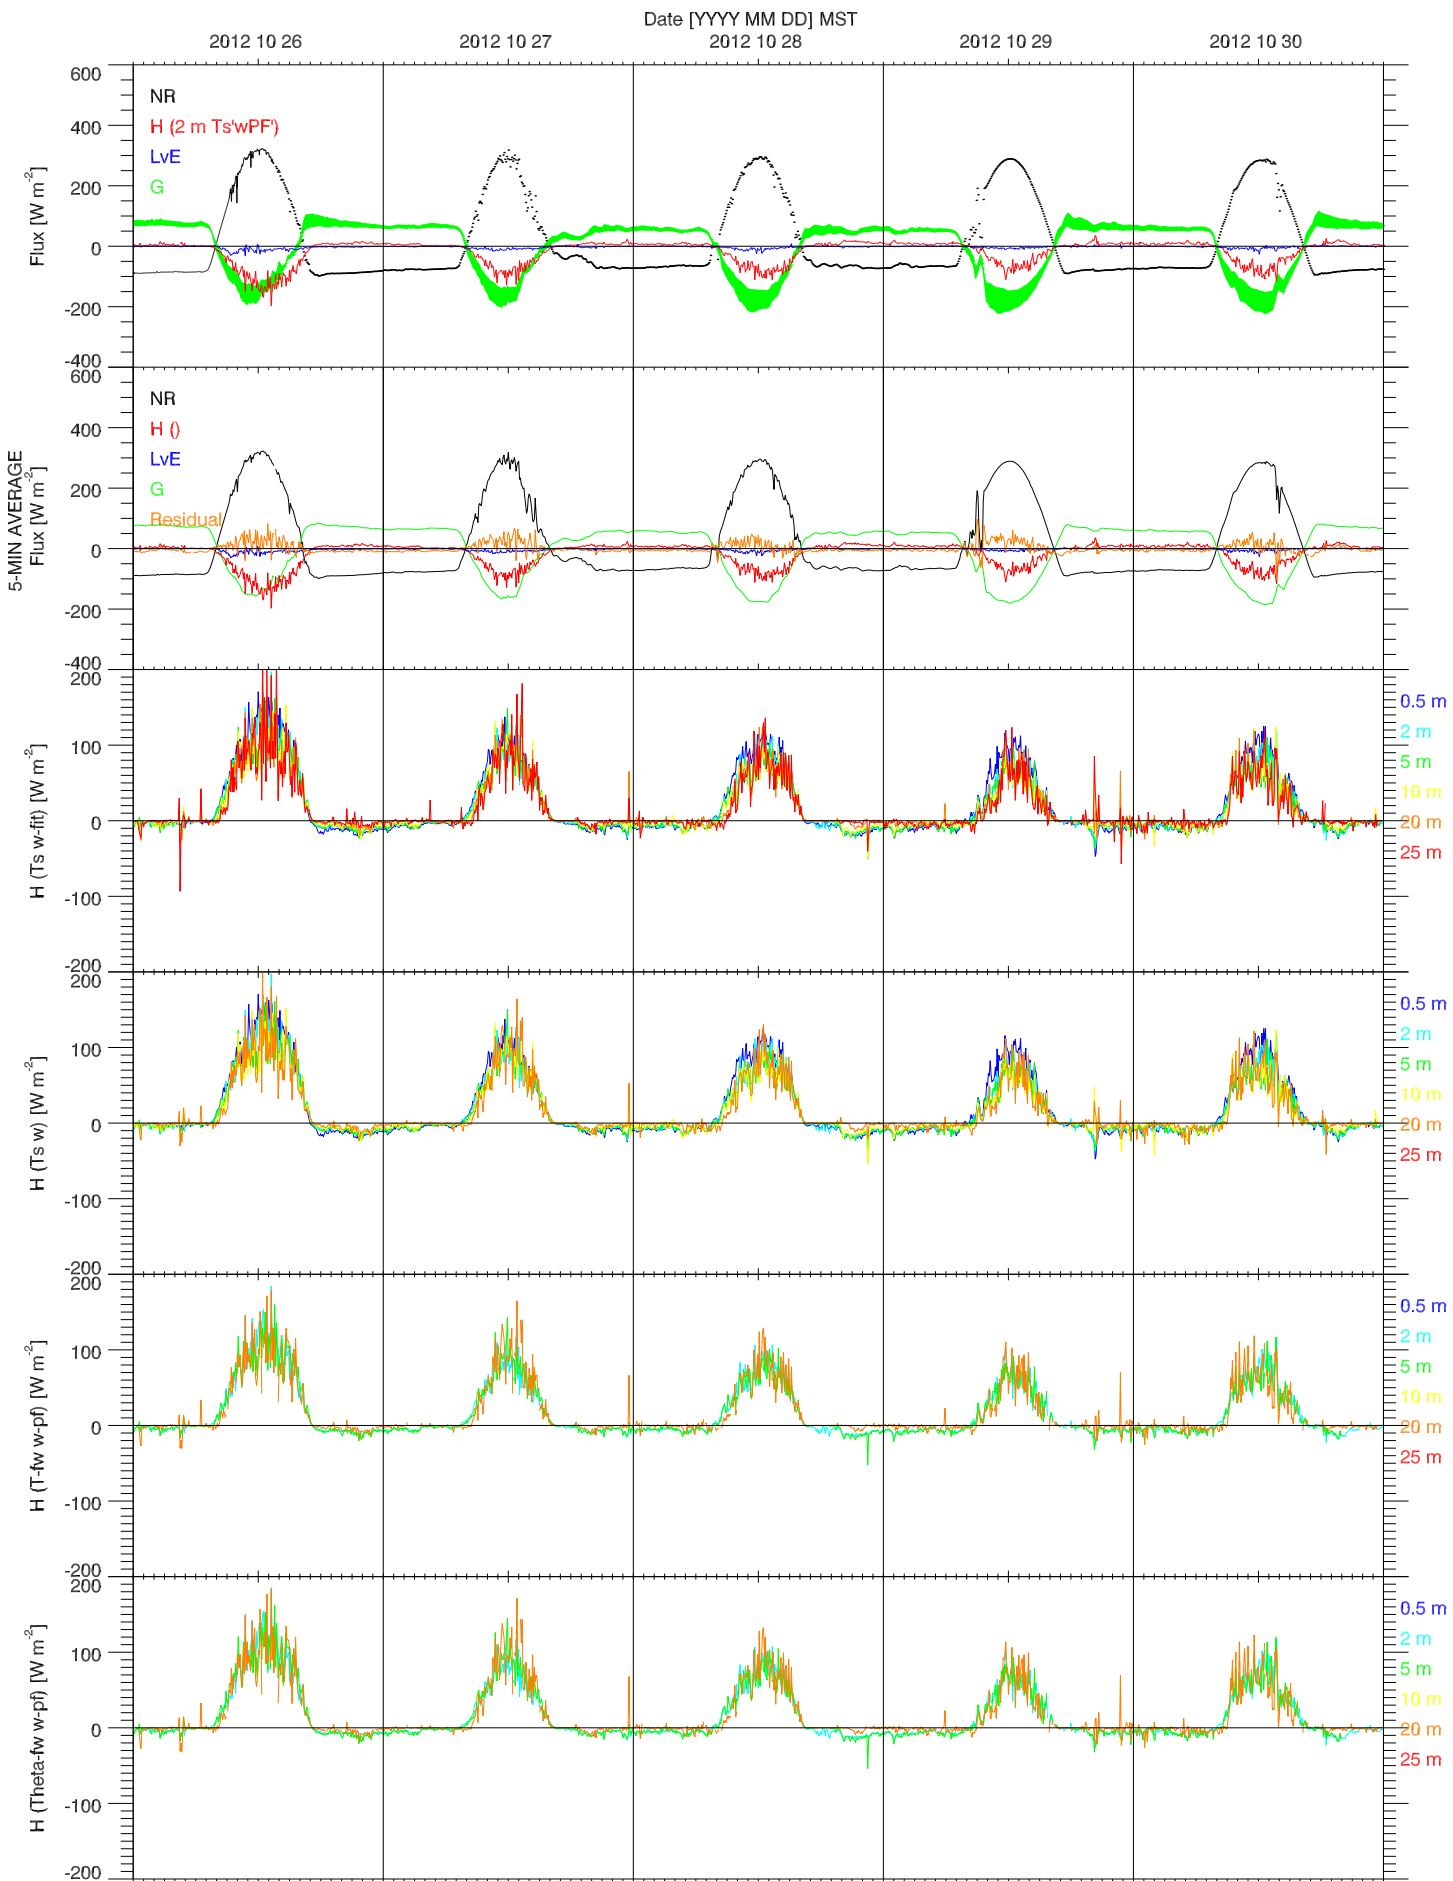

EFS PLAYA - RADIATION & BASIC MET QUICKLOOK

EFS PLAYA - SOIL T & GHF QUICKLOOK

EFS PLAYA - SOIL PROPERTIES QUICKLOOK

EFS PLAYA - ENERGY BALANCE QUICKLOOK

EFS PLAYA - TOWER DATA QUICKLOOK

EFS PLAYA - RADIATION & BASIC MET QUICKLOOK

EFS PLAYA - SOIL T & GHF QUICKLOOK

EFS PLAYA - SOIL PROPERTIES QUICKLOOK

EFS PLAYA - ENERGY BALANCE QUICKLOOK

EFS PLAYA - TOWER DATA QUICKLOOK

EFS PLAYA - RADIATION & BASIC MET QUICKLOOK

EFS PLAYA - SOIL T & GHF QUICKLOOK