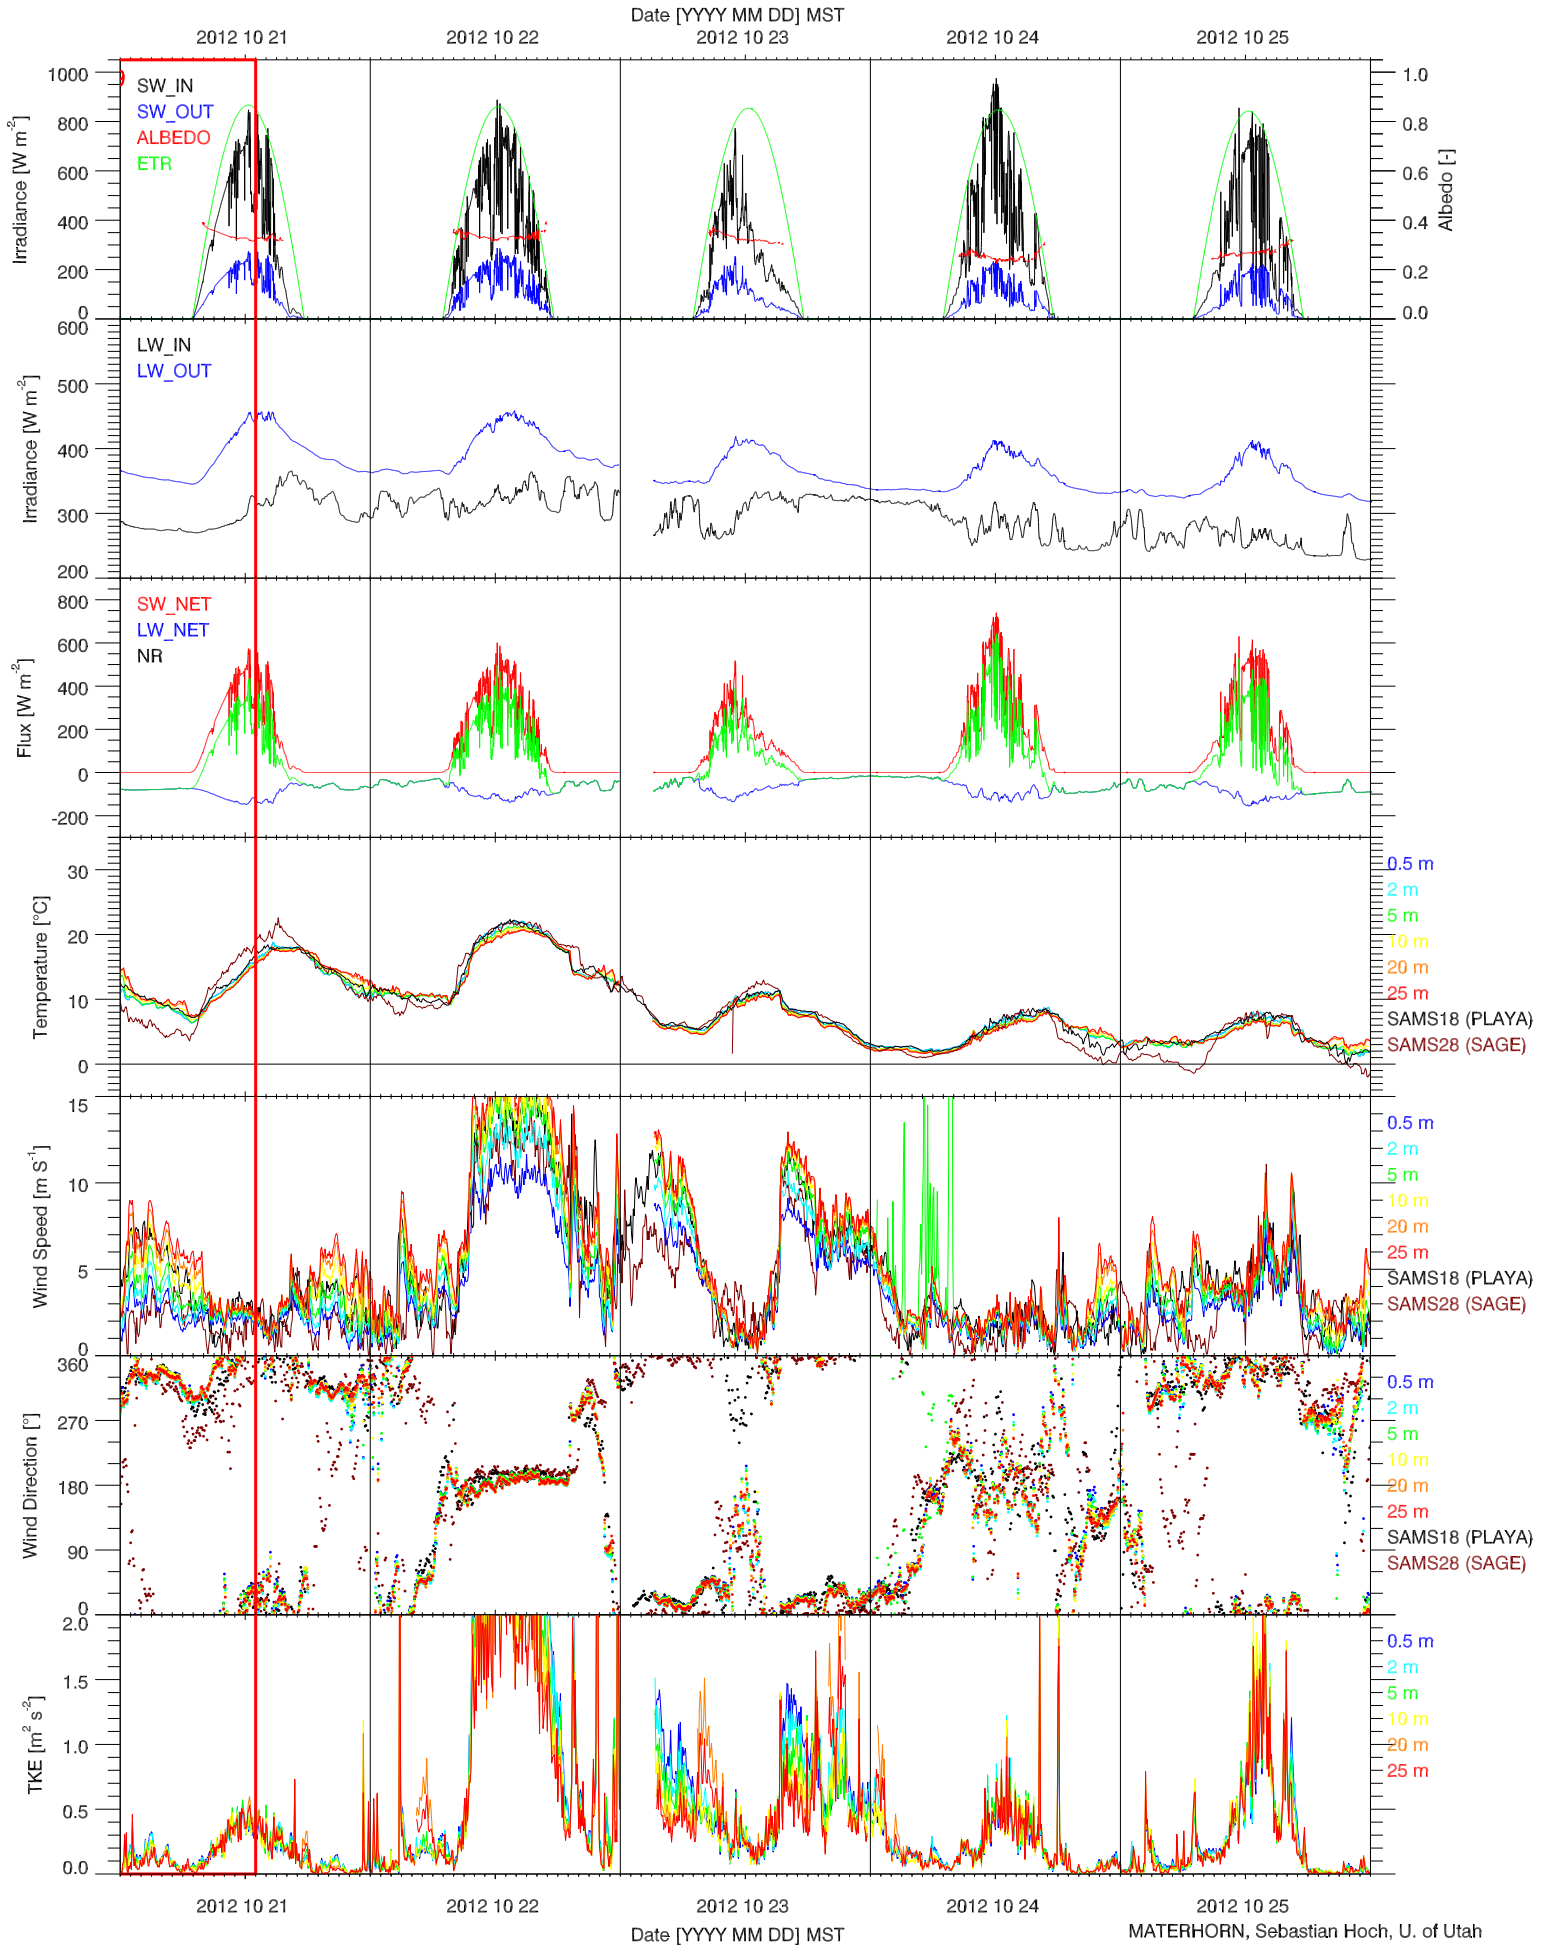

EFS PLAYA - SOIL T & GHF QUICKLOOK

EFS PLAYA - SOIL PROPERTIES QUICKLOOK

EFS PLAYA - ENERGY BALANCE QUICKLOOK

EFS PLAYA - TOWER DATA QUICKLOOK

EFS PLAYA - RADIATION & BASIC MET QUICKLOOK

EFS PLAYA - SOIL T & GHF QUICKLOOK

EFS PLAYA - SOIL PROPERTIES QUICKLOOK

EFS PLAYA - ENERGY BALANCE QUICKLOOK

EFS PLAYA - TOWER DATA QUICKLOOK

2012 10 21 2012 10 22 2012 10 23 2012 10 24 2012 10 25

Date [YYYY MM DD] MST

MATERHORN, Sebastian Hoch, U. of Utah

EFS PLAYA - RADIATION & BASIC MET QUICKLOOK

EFS PLAYA - SOIL T & GHF QUICKLOOK

EFS PLAYA - SOIL PROPERTIES QUICKLOOK

EFS PLAYA - ENERGY BALANCE QUICKLOOK

EFS PLAYA - TOWER DATA QUICKLOOK

EFS PLAYA - RADIATION & BASIC MET QUICKLOOK