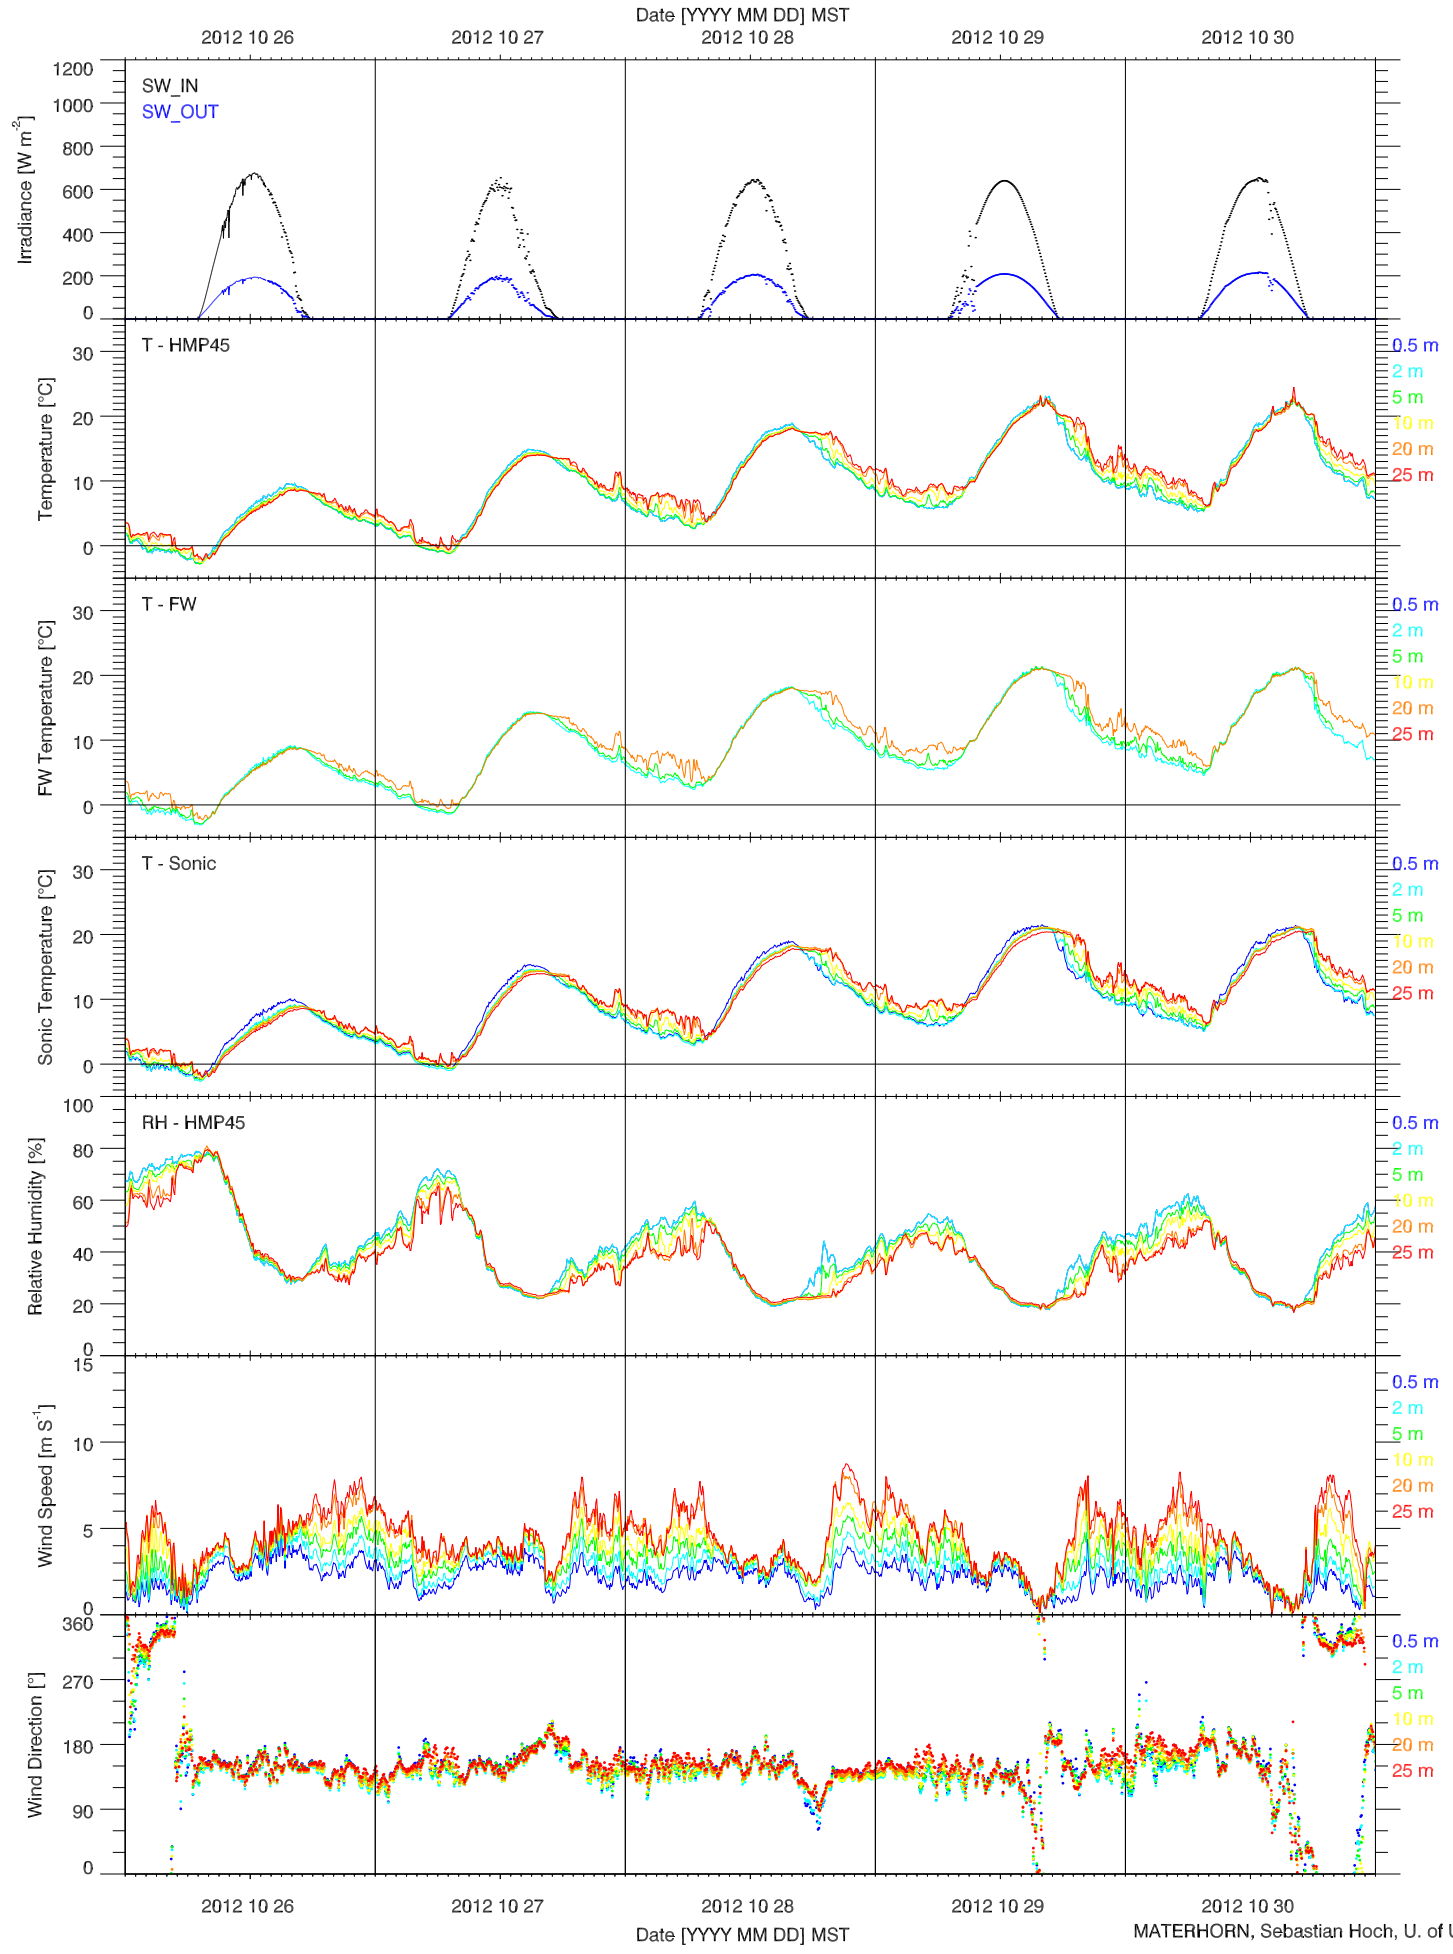

EFS PLAYA - RADIATION & BASIC MET QUICKLOOK

EFS PLAYA - SOIL T & GHF QUICKLOOK

EFS PLAYA - SOIL PROPERTIES QUICKLOOK

EFS PLAYA - ENERGY BALANCE QUICKLOOK

EFS PLAYA - TOWER DATA QUICKLOOK

EFS PLAYA - RADIATION & BASIC MET QUICKLOOK