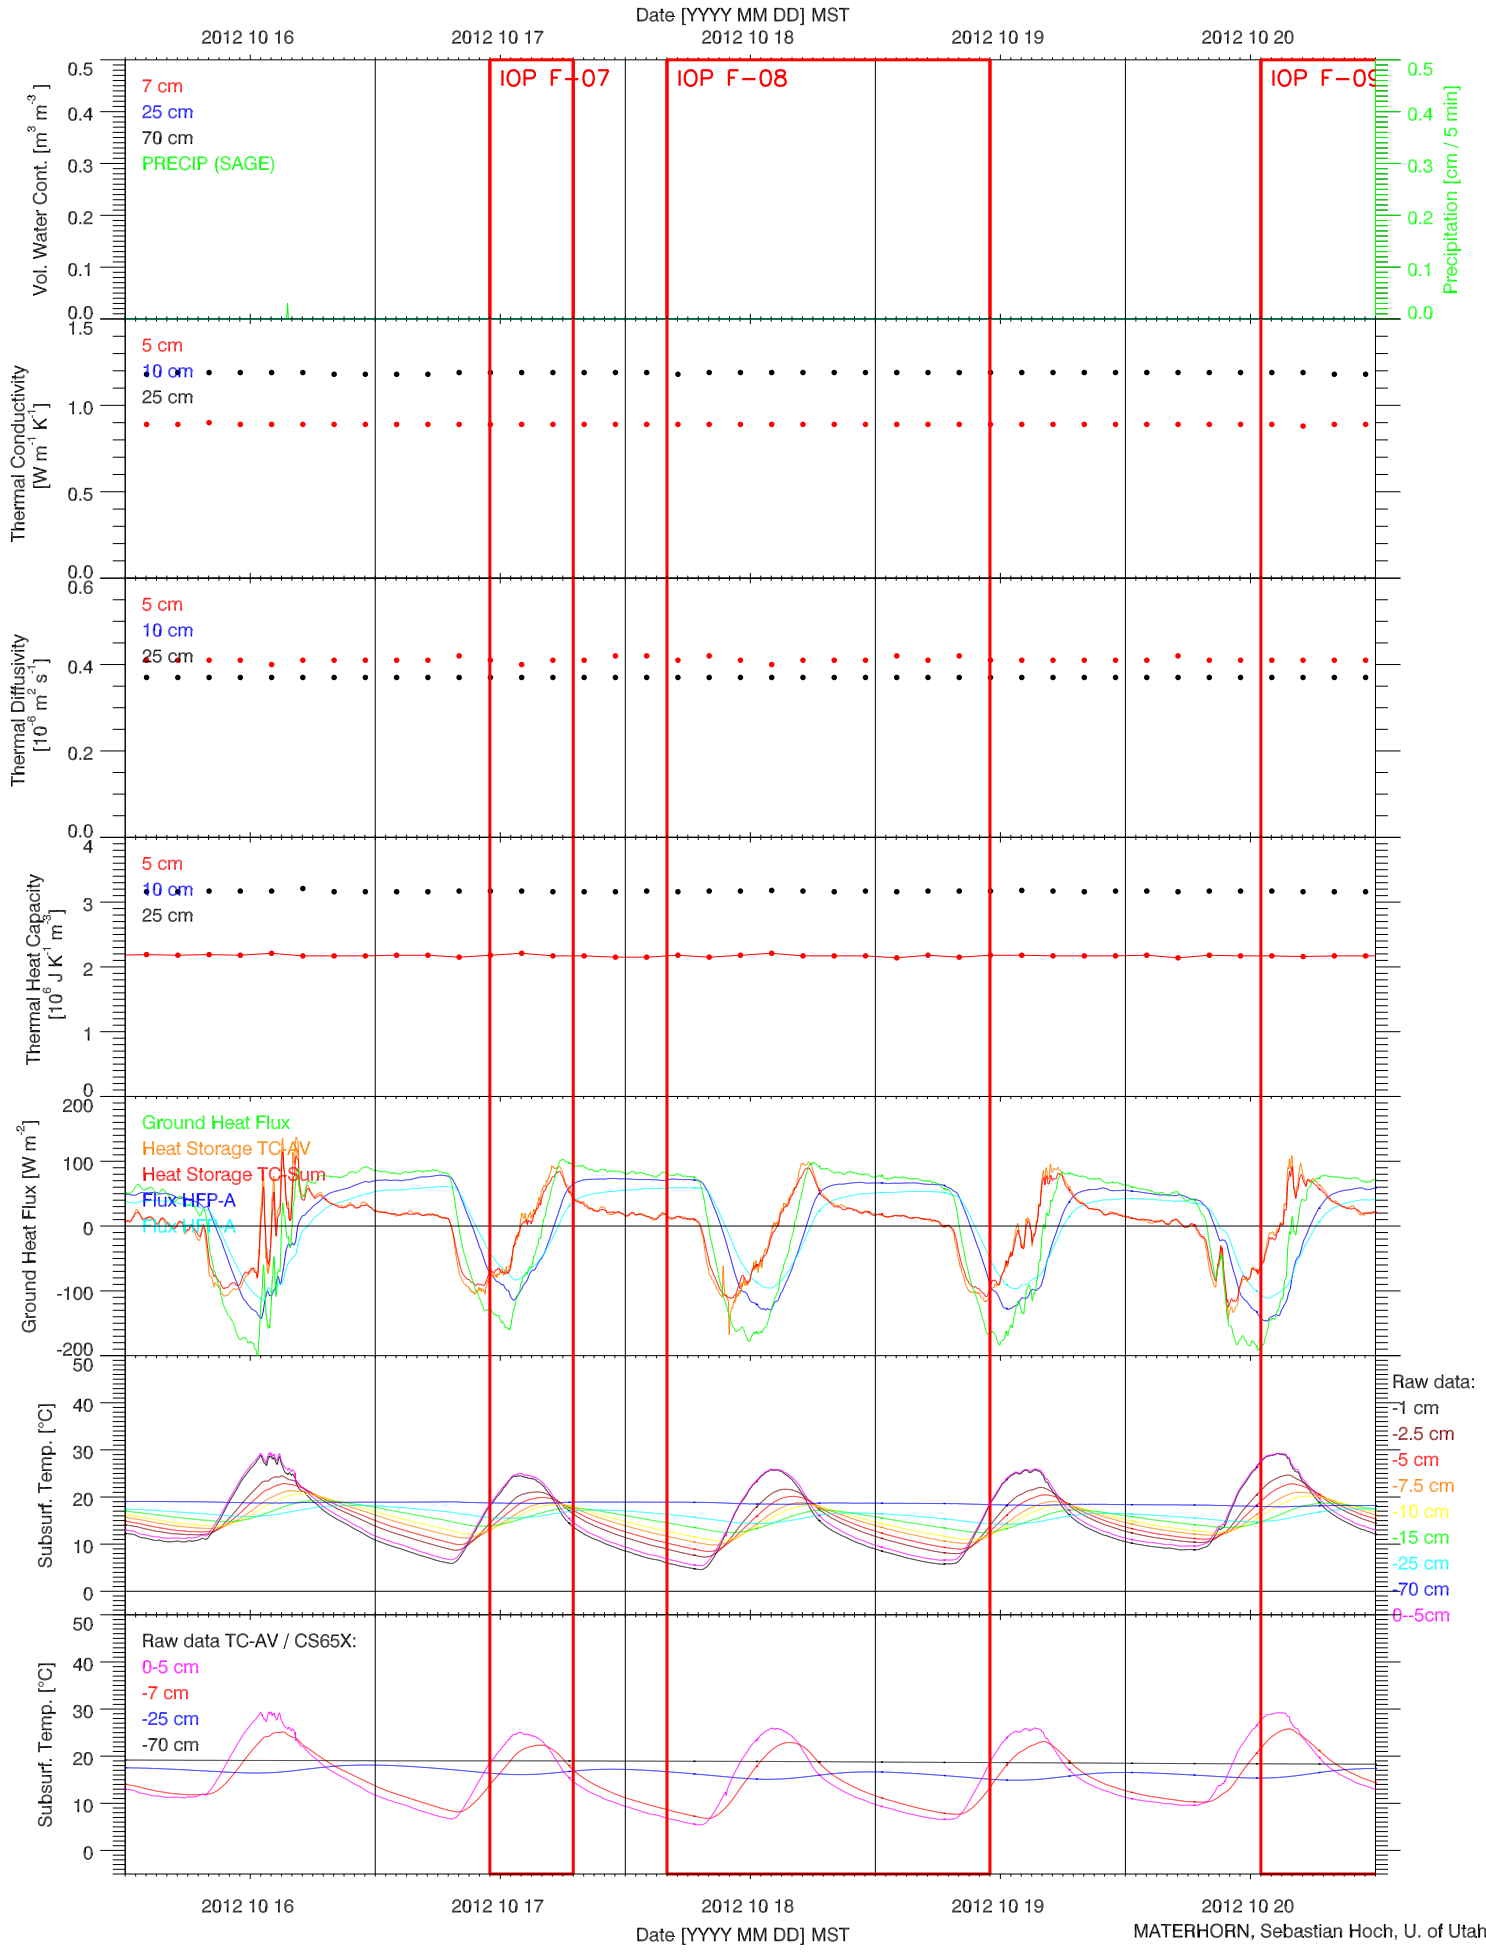

EFS PLAYA - TOWER DATA QUICKLOOK

EFS PLAYA - RADIATION & BASIC MET QUICKLOOK

EFS PLAYA - SOIL T & GHF QUICKLOOK

EFS PLAYA - SOIL PROPERTIES QUICKLOOK

EFS PLAYA - ENERGY BALANCE QUICKLOOK

EFS PLAYA - TOWER DATA QUICKLOOK

EFS PLAYA - RADIATION & BASIC MET QUICKLOOK

EFS PLAYA - SOIL T & GHF QUICKLOOK

EFS PLAYA - SOIL PROPERTIES QUICKLOOK

EFS PLAYA - ENERGY BALANCE QUICKLOOK

EFS PLAYA - TOWER DATA QUICKLOOK

EFS PLAYA - RADIATION & BASIC MET QUICKLOOK

EFS PLAYA - SOIL T & GHF QUICKLOOK

EFS PLAYA - SOIL PROPERTIES QUICKLOOK

EFS PLAYA - ENERGY BALANCE QUICKLOOK

EFS PLAYA - TOWER DATA QUICKLOOK

EFS PLAYA - RADIATION & BASIC MET QUICKLOOK

EFS PLAYA - SOIL T & GHF QUICKLOOK

EFS PLAYA - SOIL PROPERTIES QUICKLOOK

EFS PLAYA - ENERGY BALANCE QUICKLOOK

EFS PLAYA - TOWER DATA QUICKLOOK

2012 10 21 2012 10 22 2012 10 23 2012 10 24 2012 10 25

Date [YYYY MM DD] MST

MATERHORN, Sebastian Hoch, U. of Utah