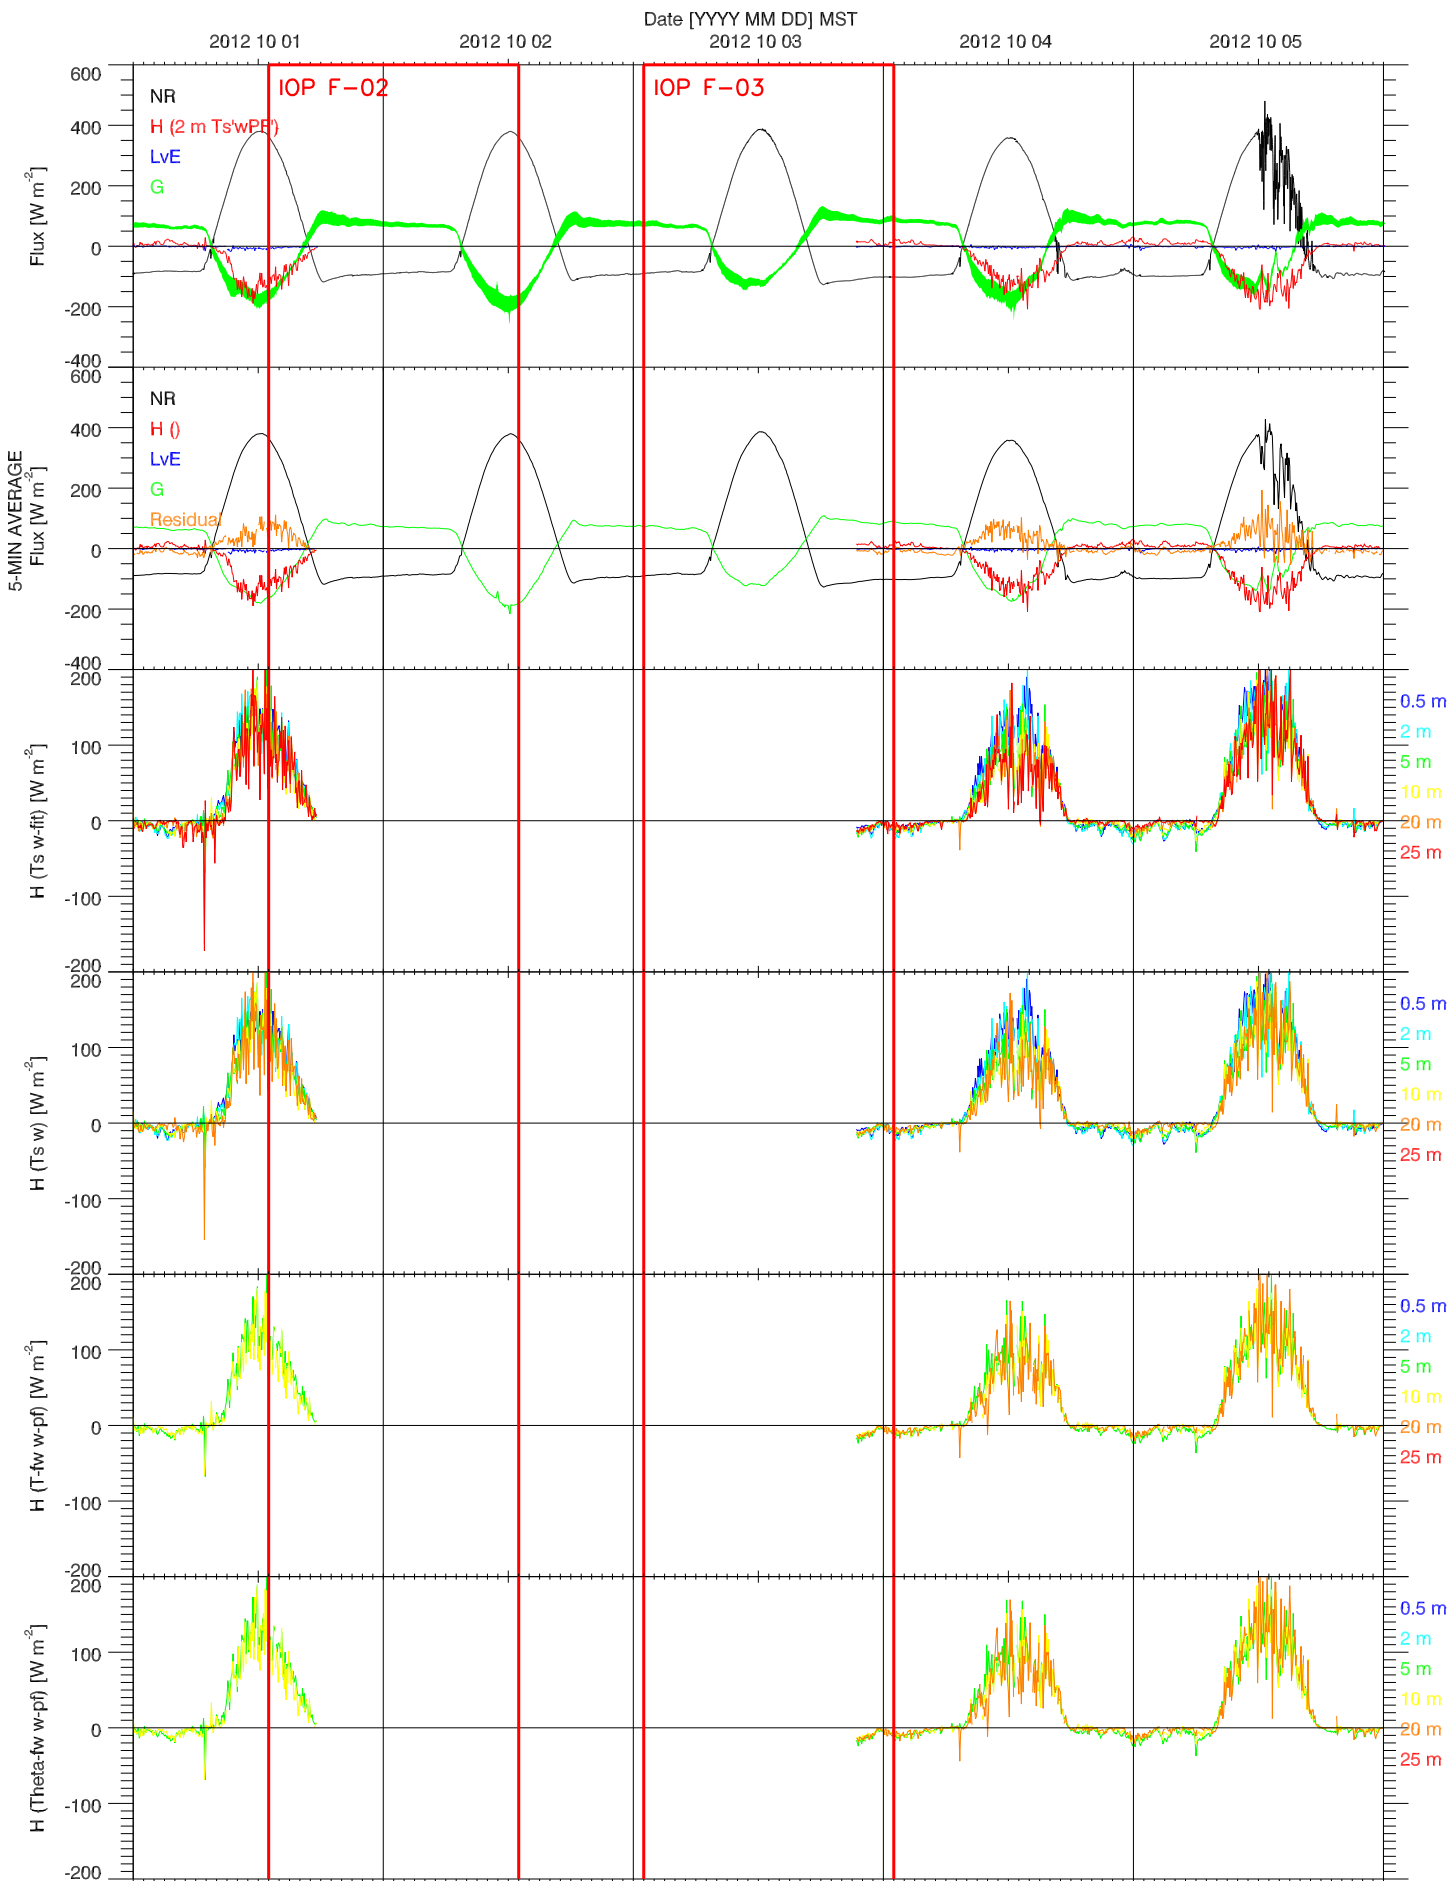

EFS PLAYA - TOWER DATA QUICKLOOK

EFS PLAYA - RADIATION & BASIC MET QUICKLOOK

EFS PLAYA - SOIL T & GHF QUICKLOOK

EFS PLAYA - SOIL PROPERTIES QUICKLOOK

EFS PLAYA - ENERGY BALANCE QUICKLOOK

EFS PLAYA - TOWER DATA QUICKLOOK

EFS PLAYA - RADIATION & BASIC MET QUICKLOOK

EFS PLAYA - SOIL T & GHF QUICKLOOK

EFS PLAYA - SOIL PROPERTIES QUICKLOOK

EFS PLAYA - ENERGY BALANCE QUICKLOOK

EFS PLAYA - TOWER DATA QUICKLOOK

EFS PLAYA - RADIATION & BASIC MET QUICKLOOK

EFS PLAYA - SOIL T & GHF QUICKLOOK

EFS PLAYA - SOIL PROPERTIES QUICKLOOK

EFS PLAYA - ENERGY BALANCE QUICKLOOK

EFS PLAYA - TOWER DATA QUICKLOOK

EFS PLAYA - RADIATION & BASIC MET QUICKLOOK

EFS PLAYA - SOIL T & GHF QUICKLOOK