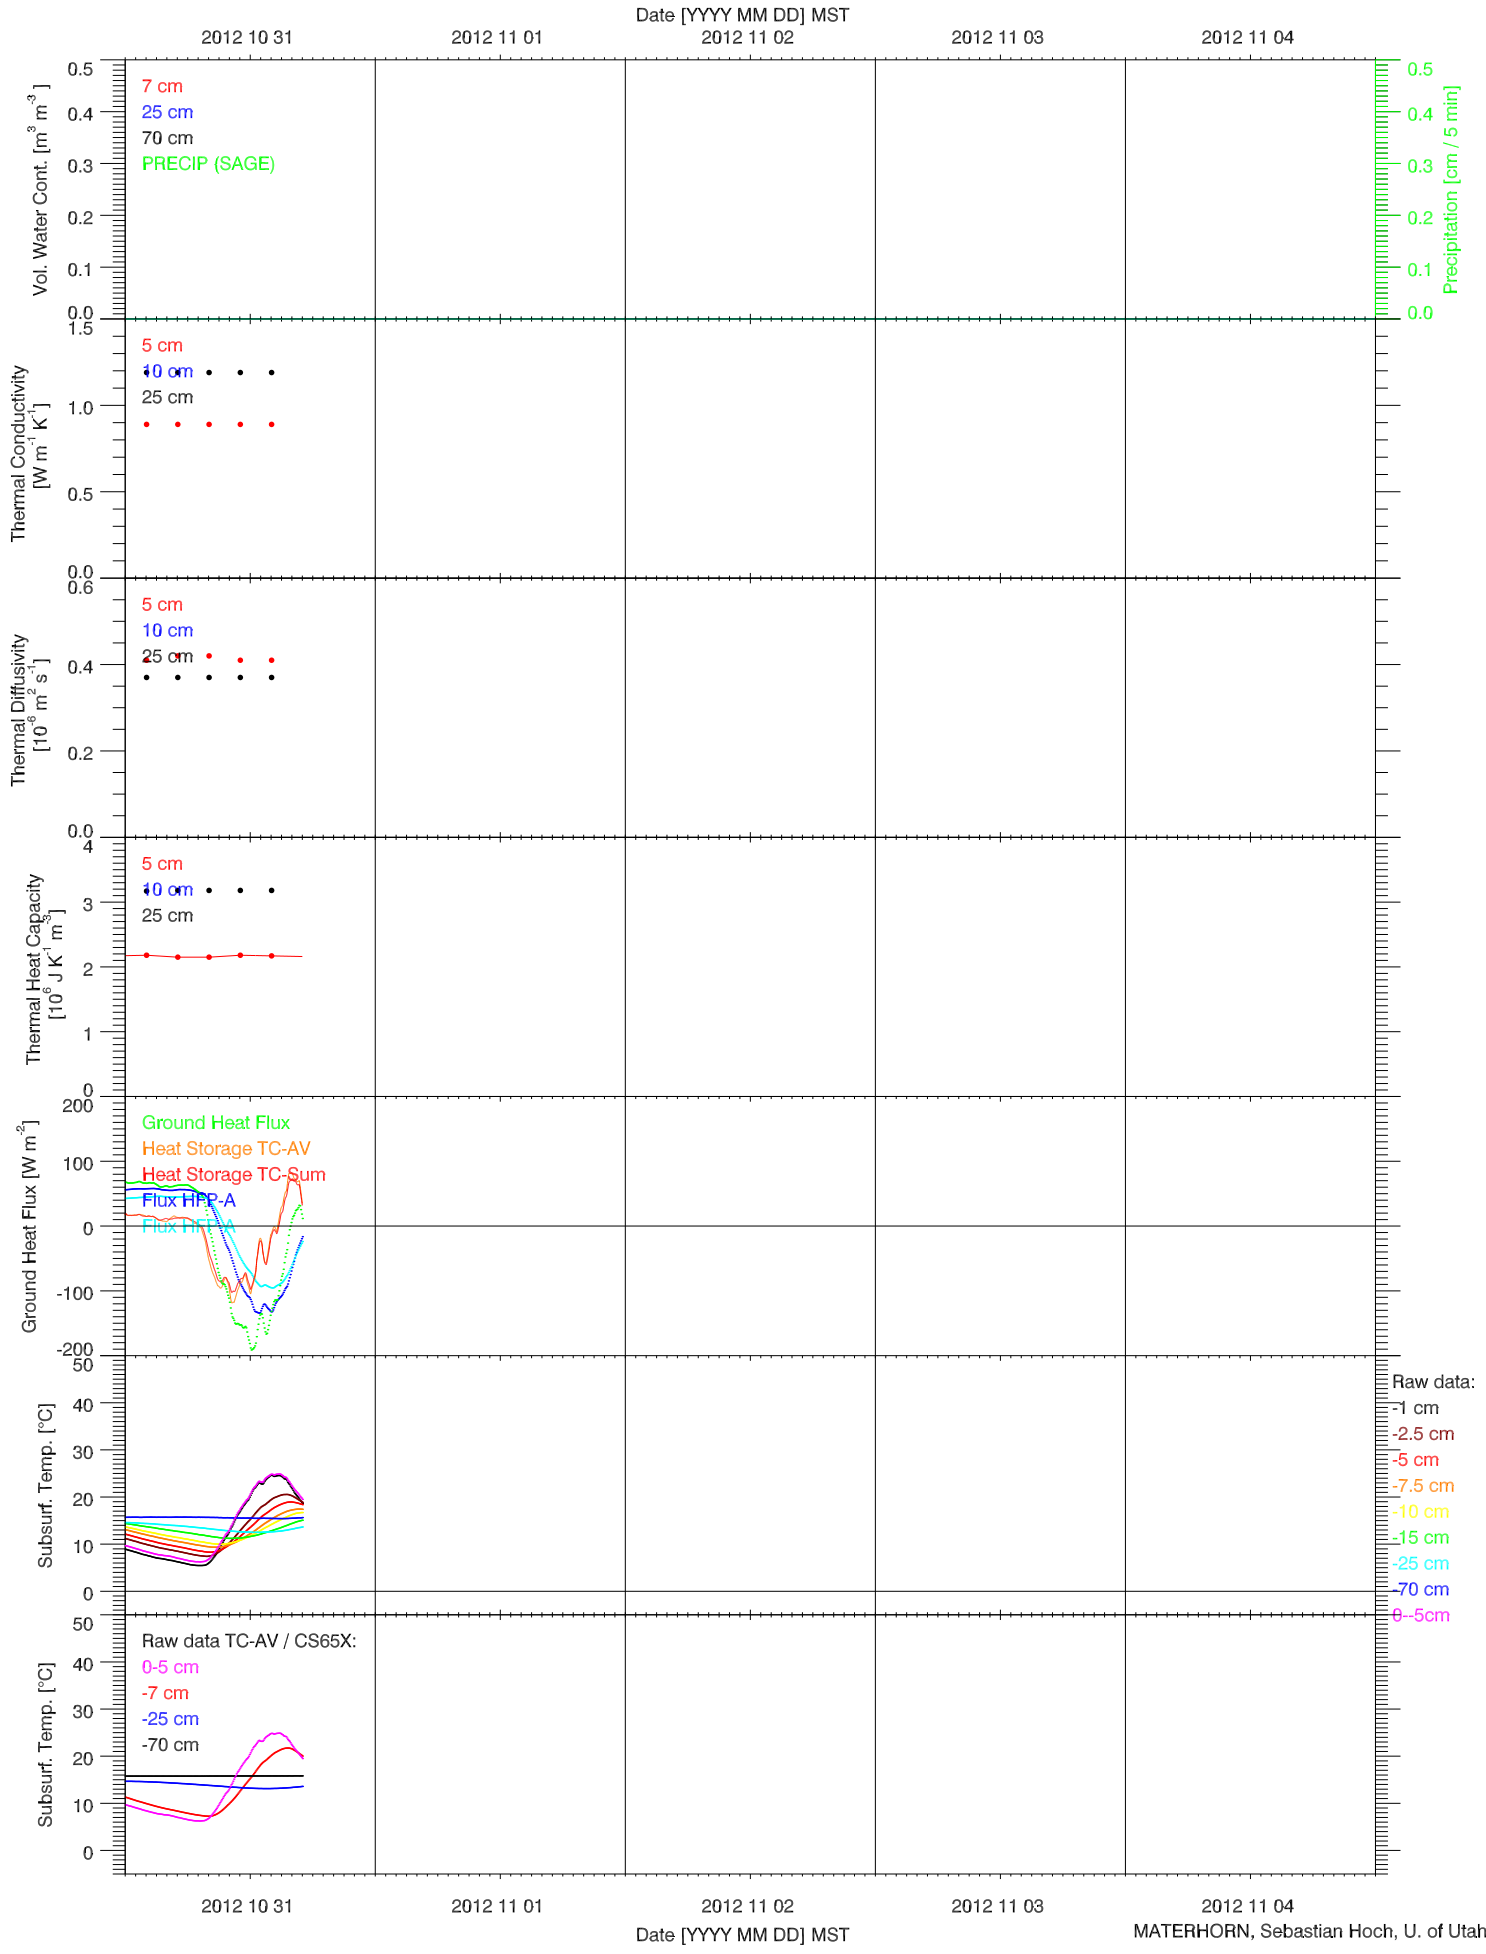

EFS PLAYA - SOIL PROPERTIES QUICKLOOK