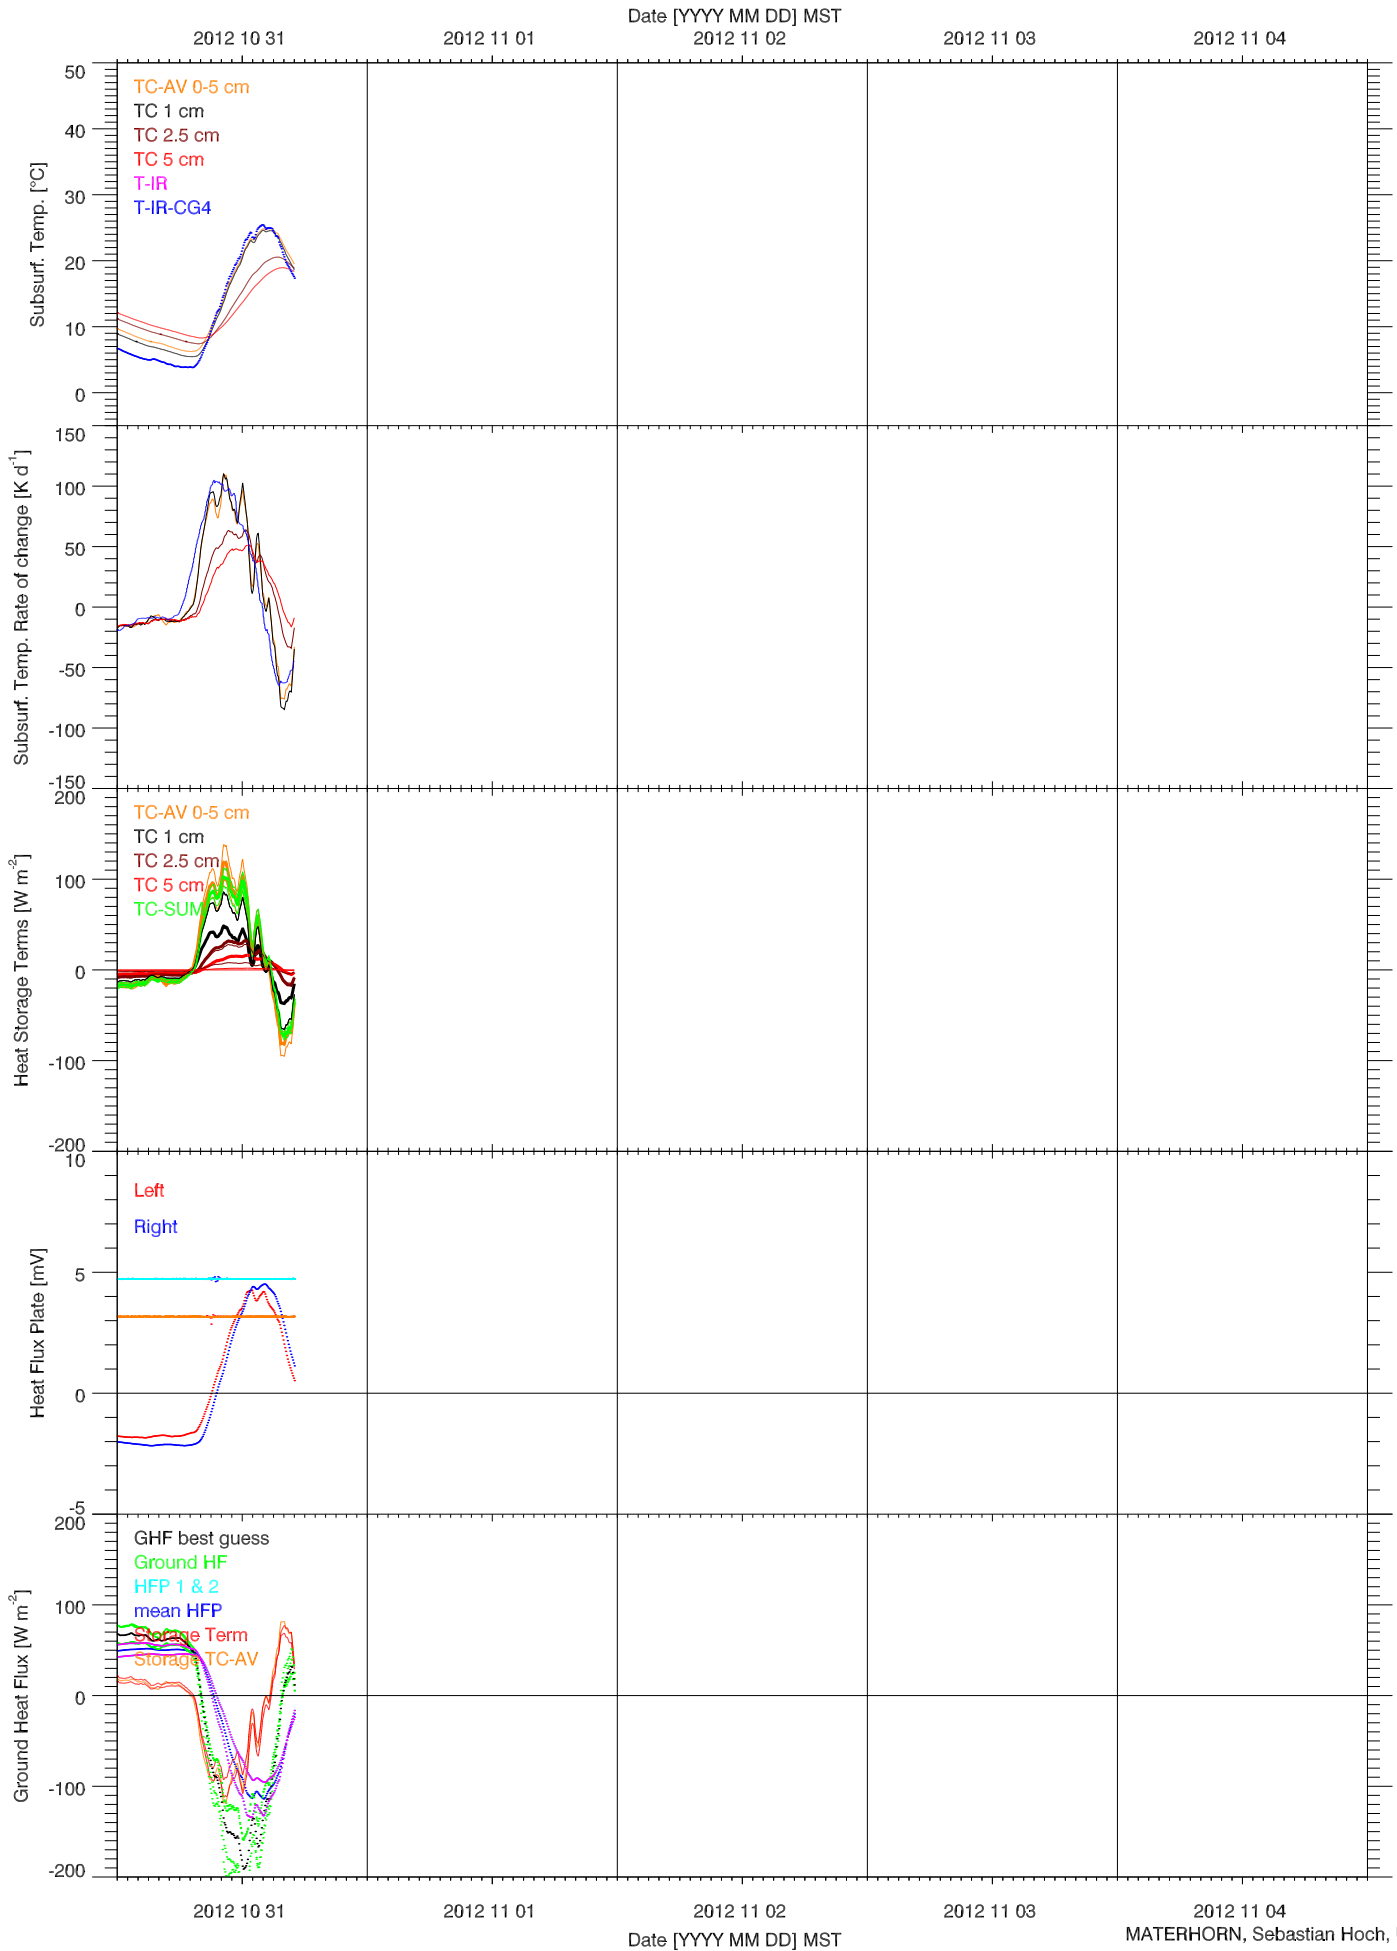

EFS PLAYA - SOIL T & GHF QUICKLOOK

EFS PLAYA - SOIL PROPERTIES QUICKLOOK

EFS PLAYA - ENERGY BALANCE QUICKLOOK

EFS PLAYA - TOWER DATA QUICKLOOK

EFS PLAYA - RADIATION & BASIC MET QUICKLOOK

EFS PLAYA - SOIL T & GHF QUICKLOOK