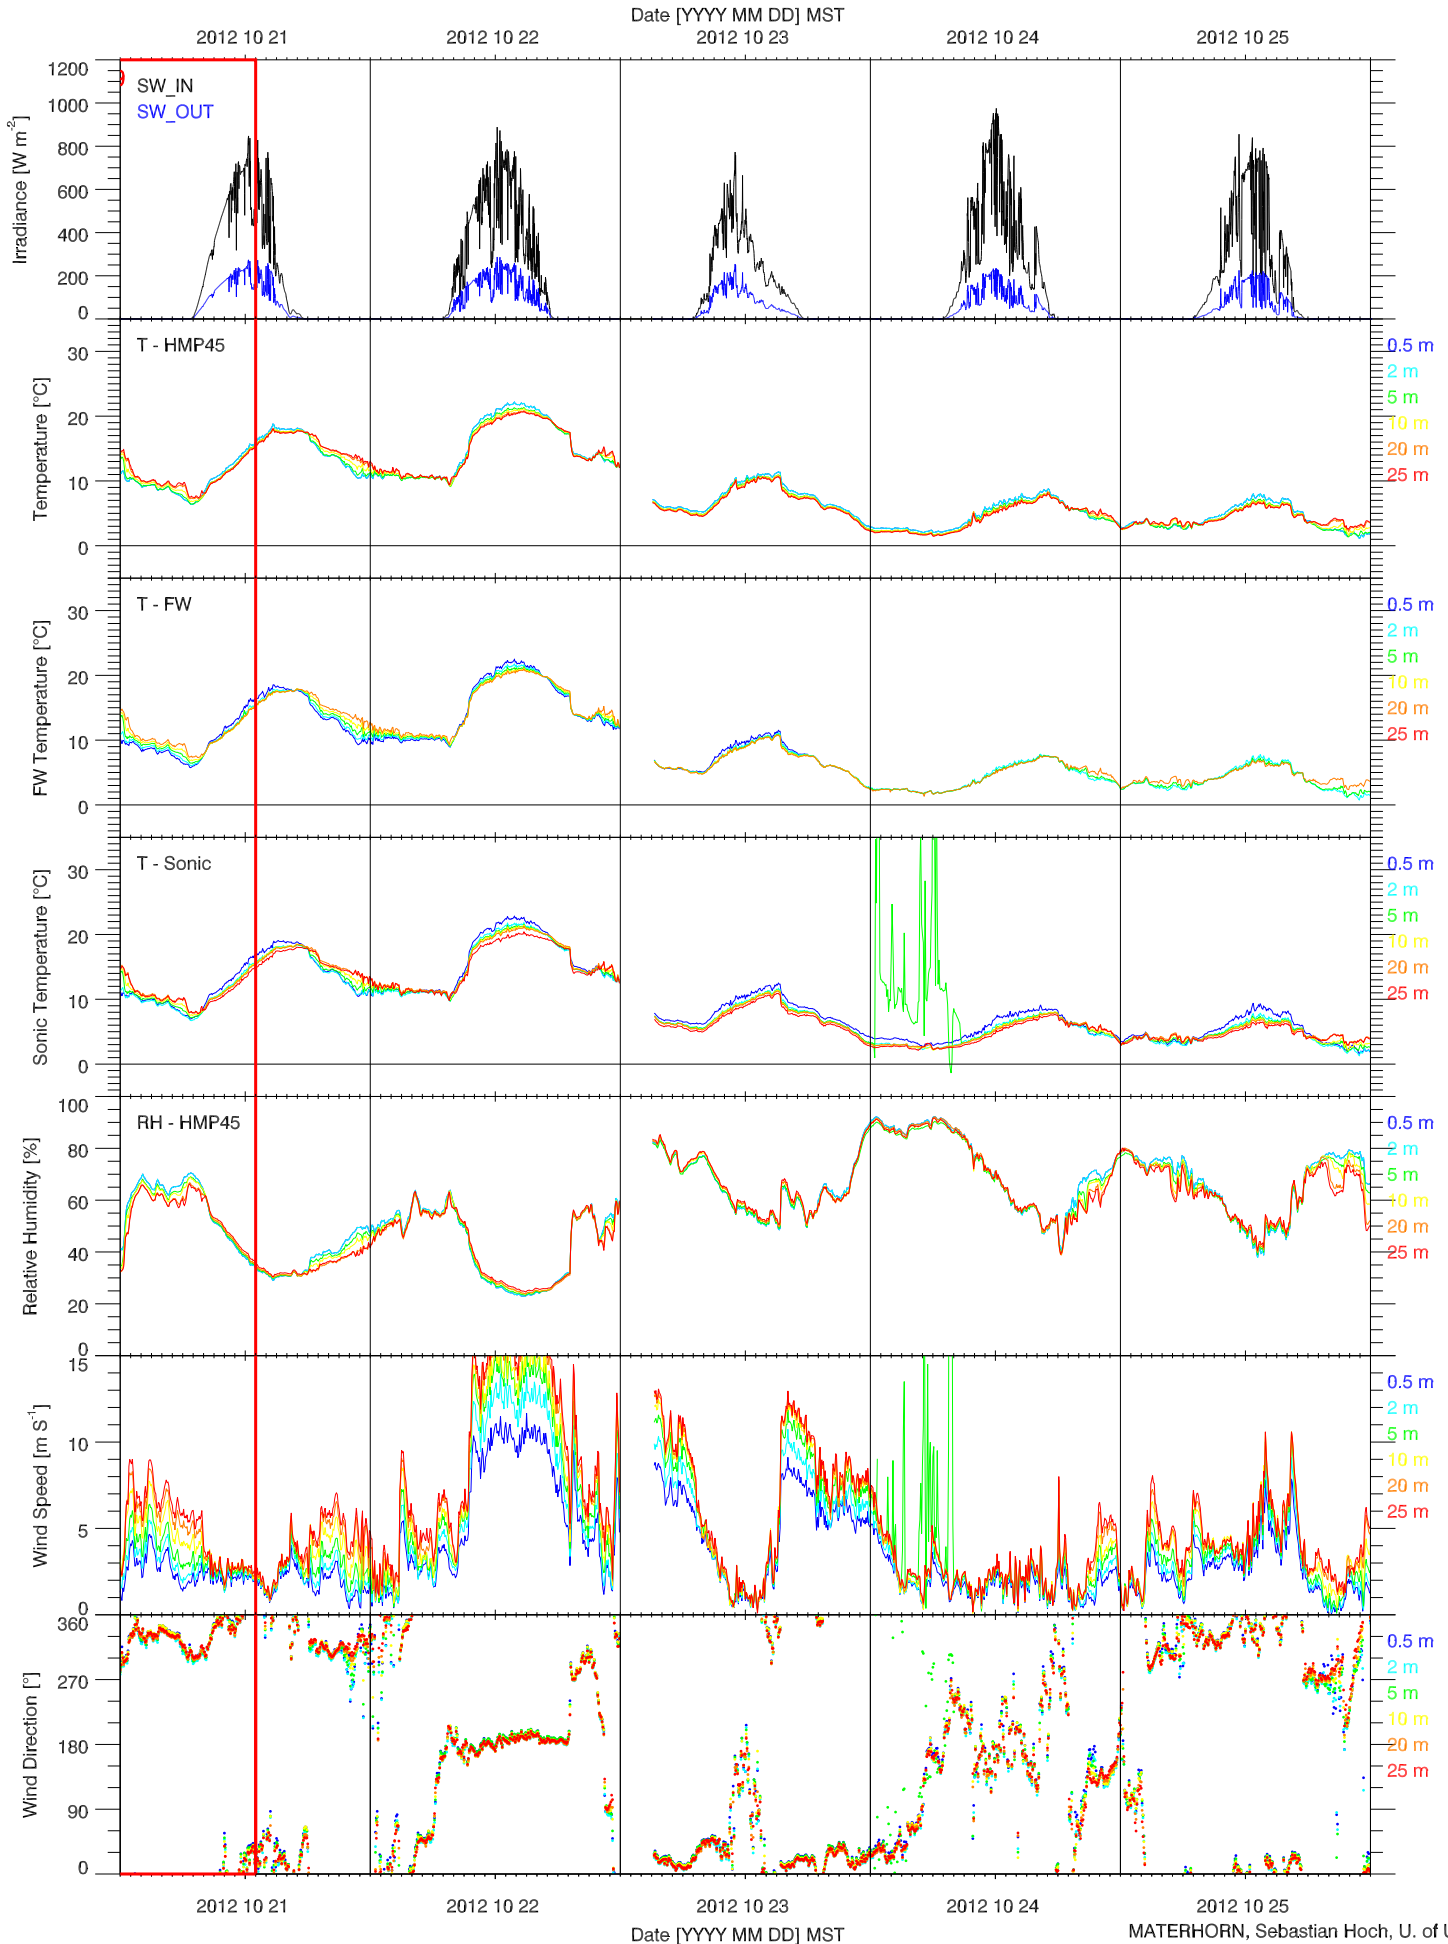

EFS PLAYA - TOWER DATA QUICKLOOK

2012 10 21   2012 10 22   2012 10 23   2012 10 24   2012 10 25

Date [YYYY MM DD] MST

MATERHORN, Sebastian Hoch, U. of Utah