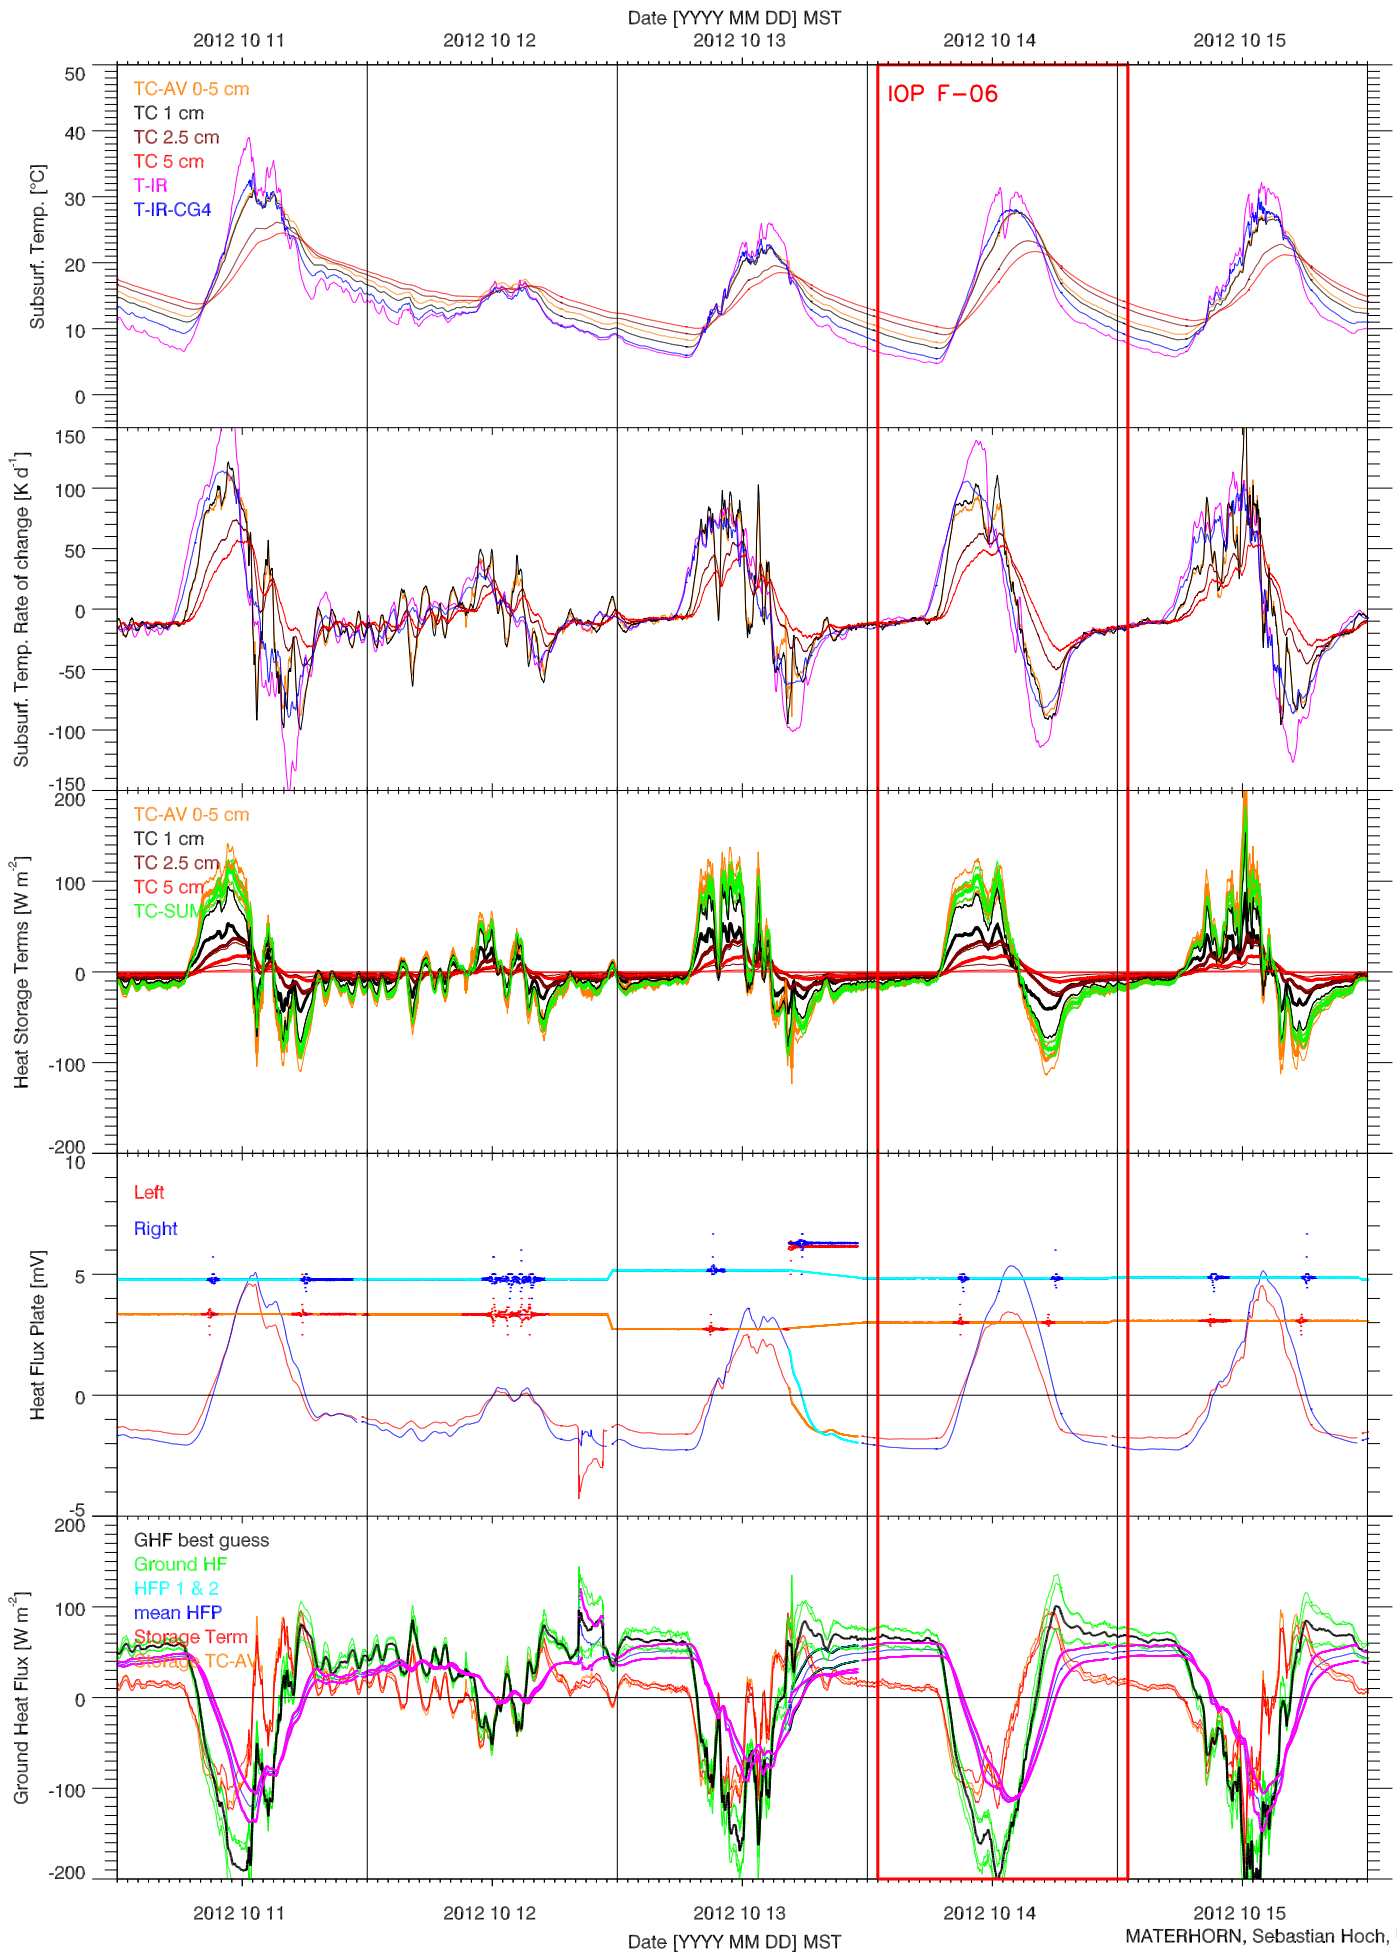

EFS PLAYA - TOWER DATA QUICKLOOK

EFS PLAYA - RADIATION & BASIC MET QUICKLOOK

EFS PLAYA - SOIL T & GHF QUICKLOOK

EFS PLAYA - SOIL PROPERTIES QUICKLOOK

EFS PLAYA - ENERGY BALANCE QUICKLOOK

EFS PLAYA - TOWER DATA QUICKLOOK

EFS PLAYA - RADIATION & BASIC MET QUICKLOOK

EFS PLAYA - SOIL T & GHF QUICKLOOK

EFS PLAYA - SOIL PROPERTIES QUICKLOOK

EFS PLAYA - ENERGY BALANCE QUICKLOOK

EFS PLAYA - TOWER DATA QUICKLOOK

EFS PLAYA - RADIATION & BASIC MET QUICKLOOK

EFS PLAYA - SOIL T & GHF QUICKLOOK

EFS PLAYA - SOIL PROPERTIES QUICKLOOK

EFS PLAYA - ENERGY BALANCE QUICKLOOK

EFS PLAYA - TOWER DATA QUICKLOOK

EFS PLAYA - RADIATION & BASIC MET QUICKLOOK

EFS PLAYA - SOIL T & GHF QUICKLOOK

EFS PLAYA - SOIL PROPERTIES QUICKLOOK

EFS PLAYA - ENERGY BALANCE QUICKLOOK

EFS PLAYA - TOWER DATA QUICKLOOK

2012 10 21 2012 10 22 2012 10 23 2012 10 24 2012 10 25

Date [YYYY MM DD] MST

MATERHORN, Sebastian Hoch, U. of Utah