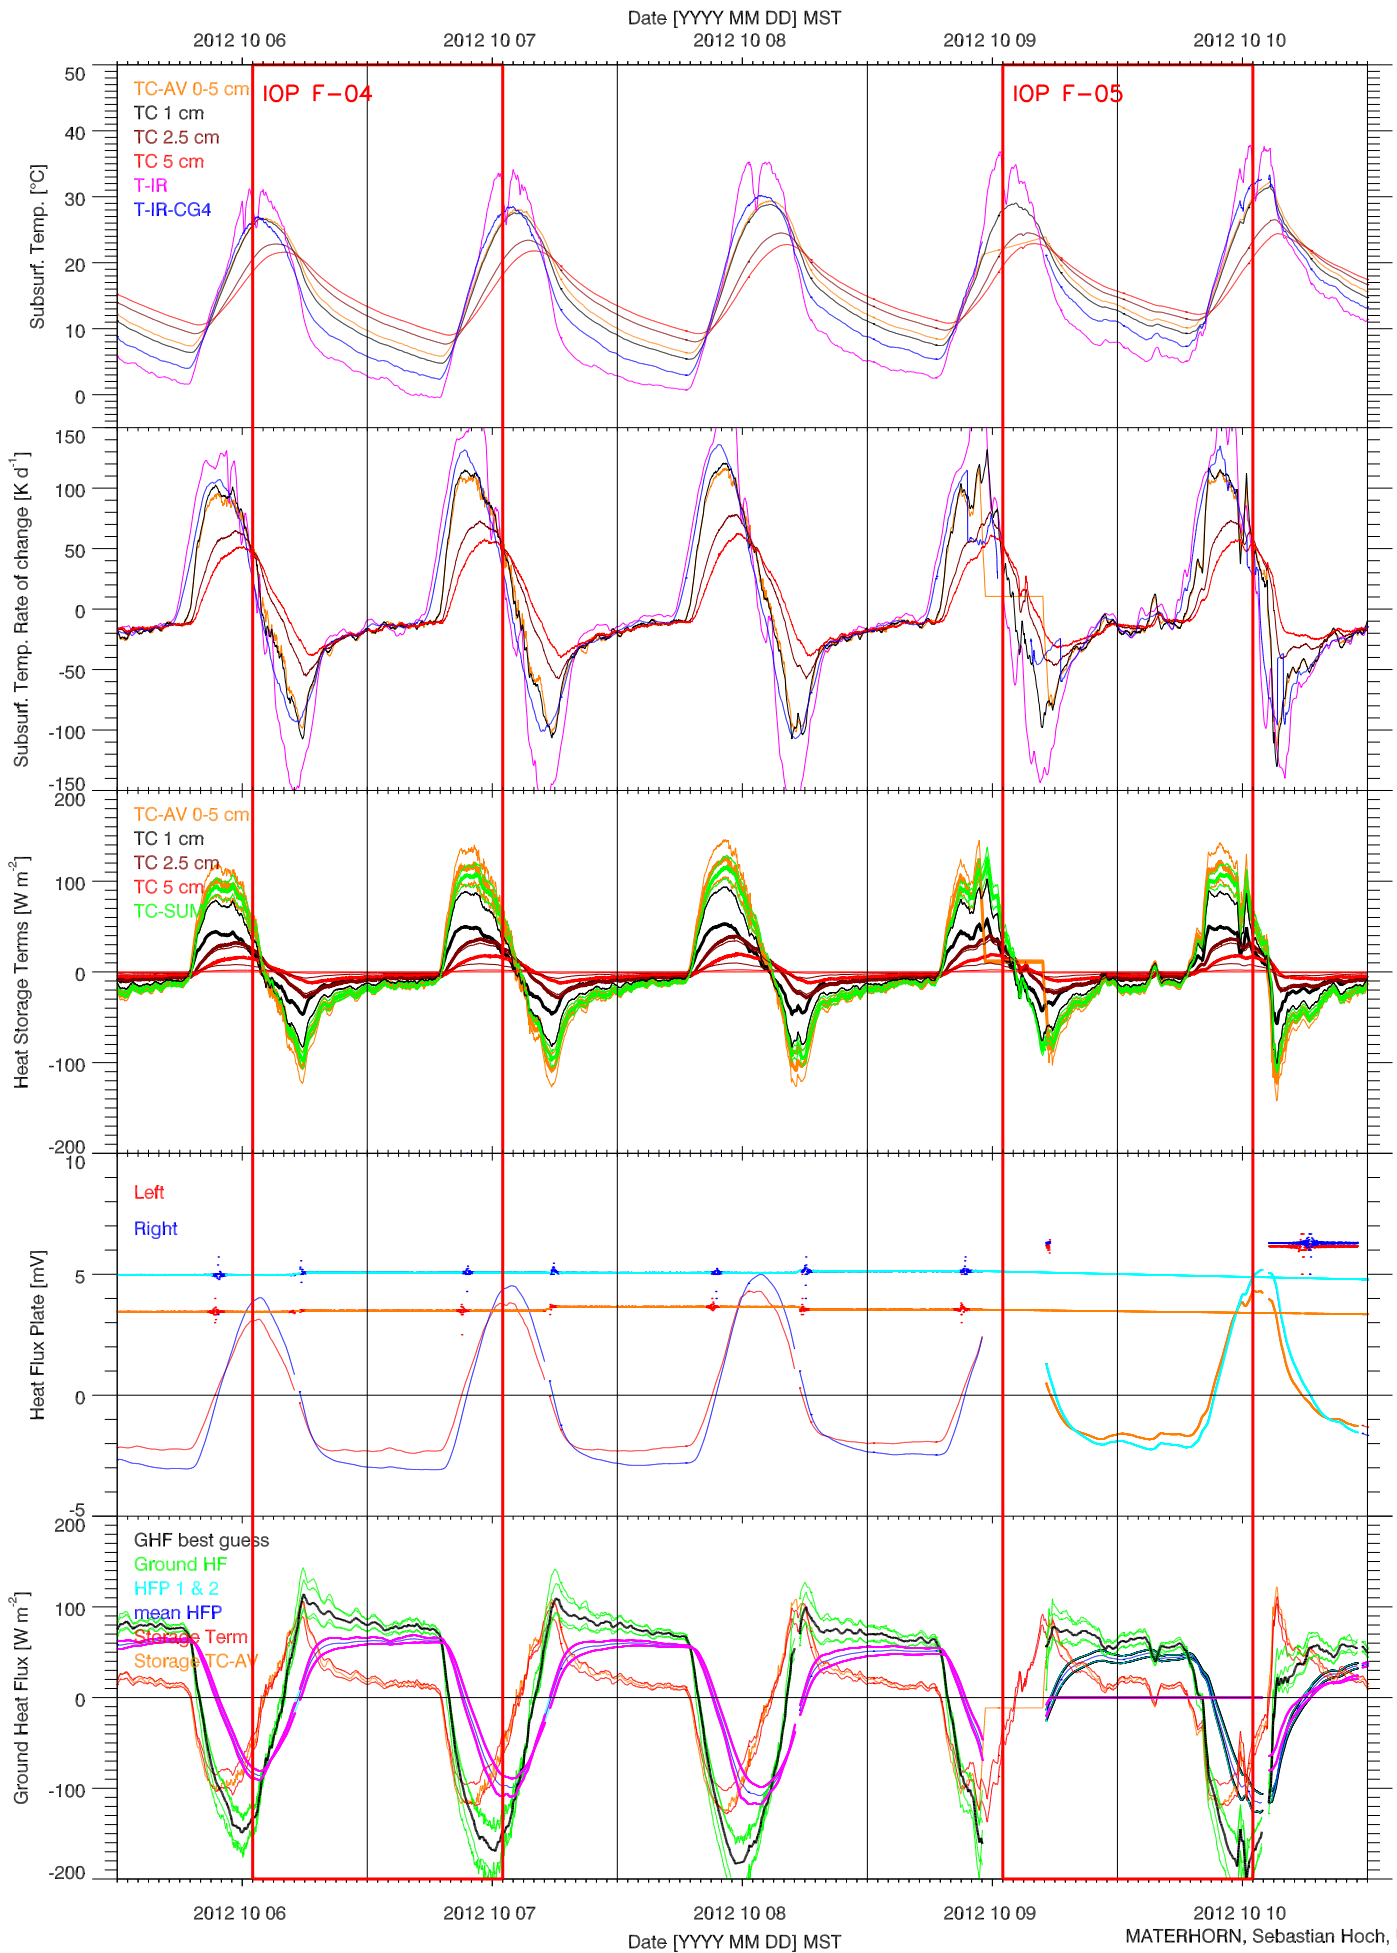

EFS PLAYA - TOWER DATA QUICKLOOK

EFS PLAYA - RADIATION & BASIC MET QUICKLOOK

EFS PLAYA - SOIL T & GHF QUICKLOOK

EFS PLAYA - SOIL PROPERTIES QUICKLOOK

EFS PLAYA - ENERGY BALANCE QUICKLOOK

EFS PLAYA - TOWER DATA QUICKLOOK

EFS PLAYA - RADIATION & BASIC MET QUICKLOOK

EFS PLAYA - SOIL T & GHF QUICKLOOK

EFS PLAYA - SOIL PROPERTIES QUICKLOOK

EFS PLAYA - ENERGY BALANCE QUICKLOOK

EFS PLAYA - TOWER DATA QUICKLOOK

EFS PLAYA - RADIATION & BASIC MET QUICKLOOK

EFS PLAYA - SOIL T & GHF QUICKLOOK

EFS PLAYA - SOIL PROPERTIES QUICKLOOK

EFS PLAYA - ENERGY BALANCE QUICKLOOK

EFS PLAYA - TOWER DATA QUICKLOOK

EFS PLAYA - RADIATION & BASIC MET QUICKLOOK

EFS PLAYA - SOIL T & GHF QUICKLOOK