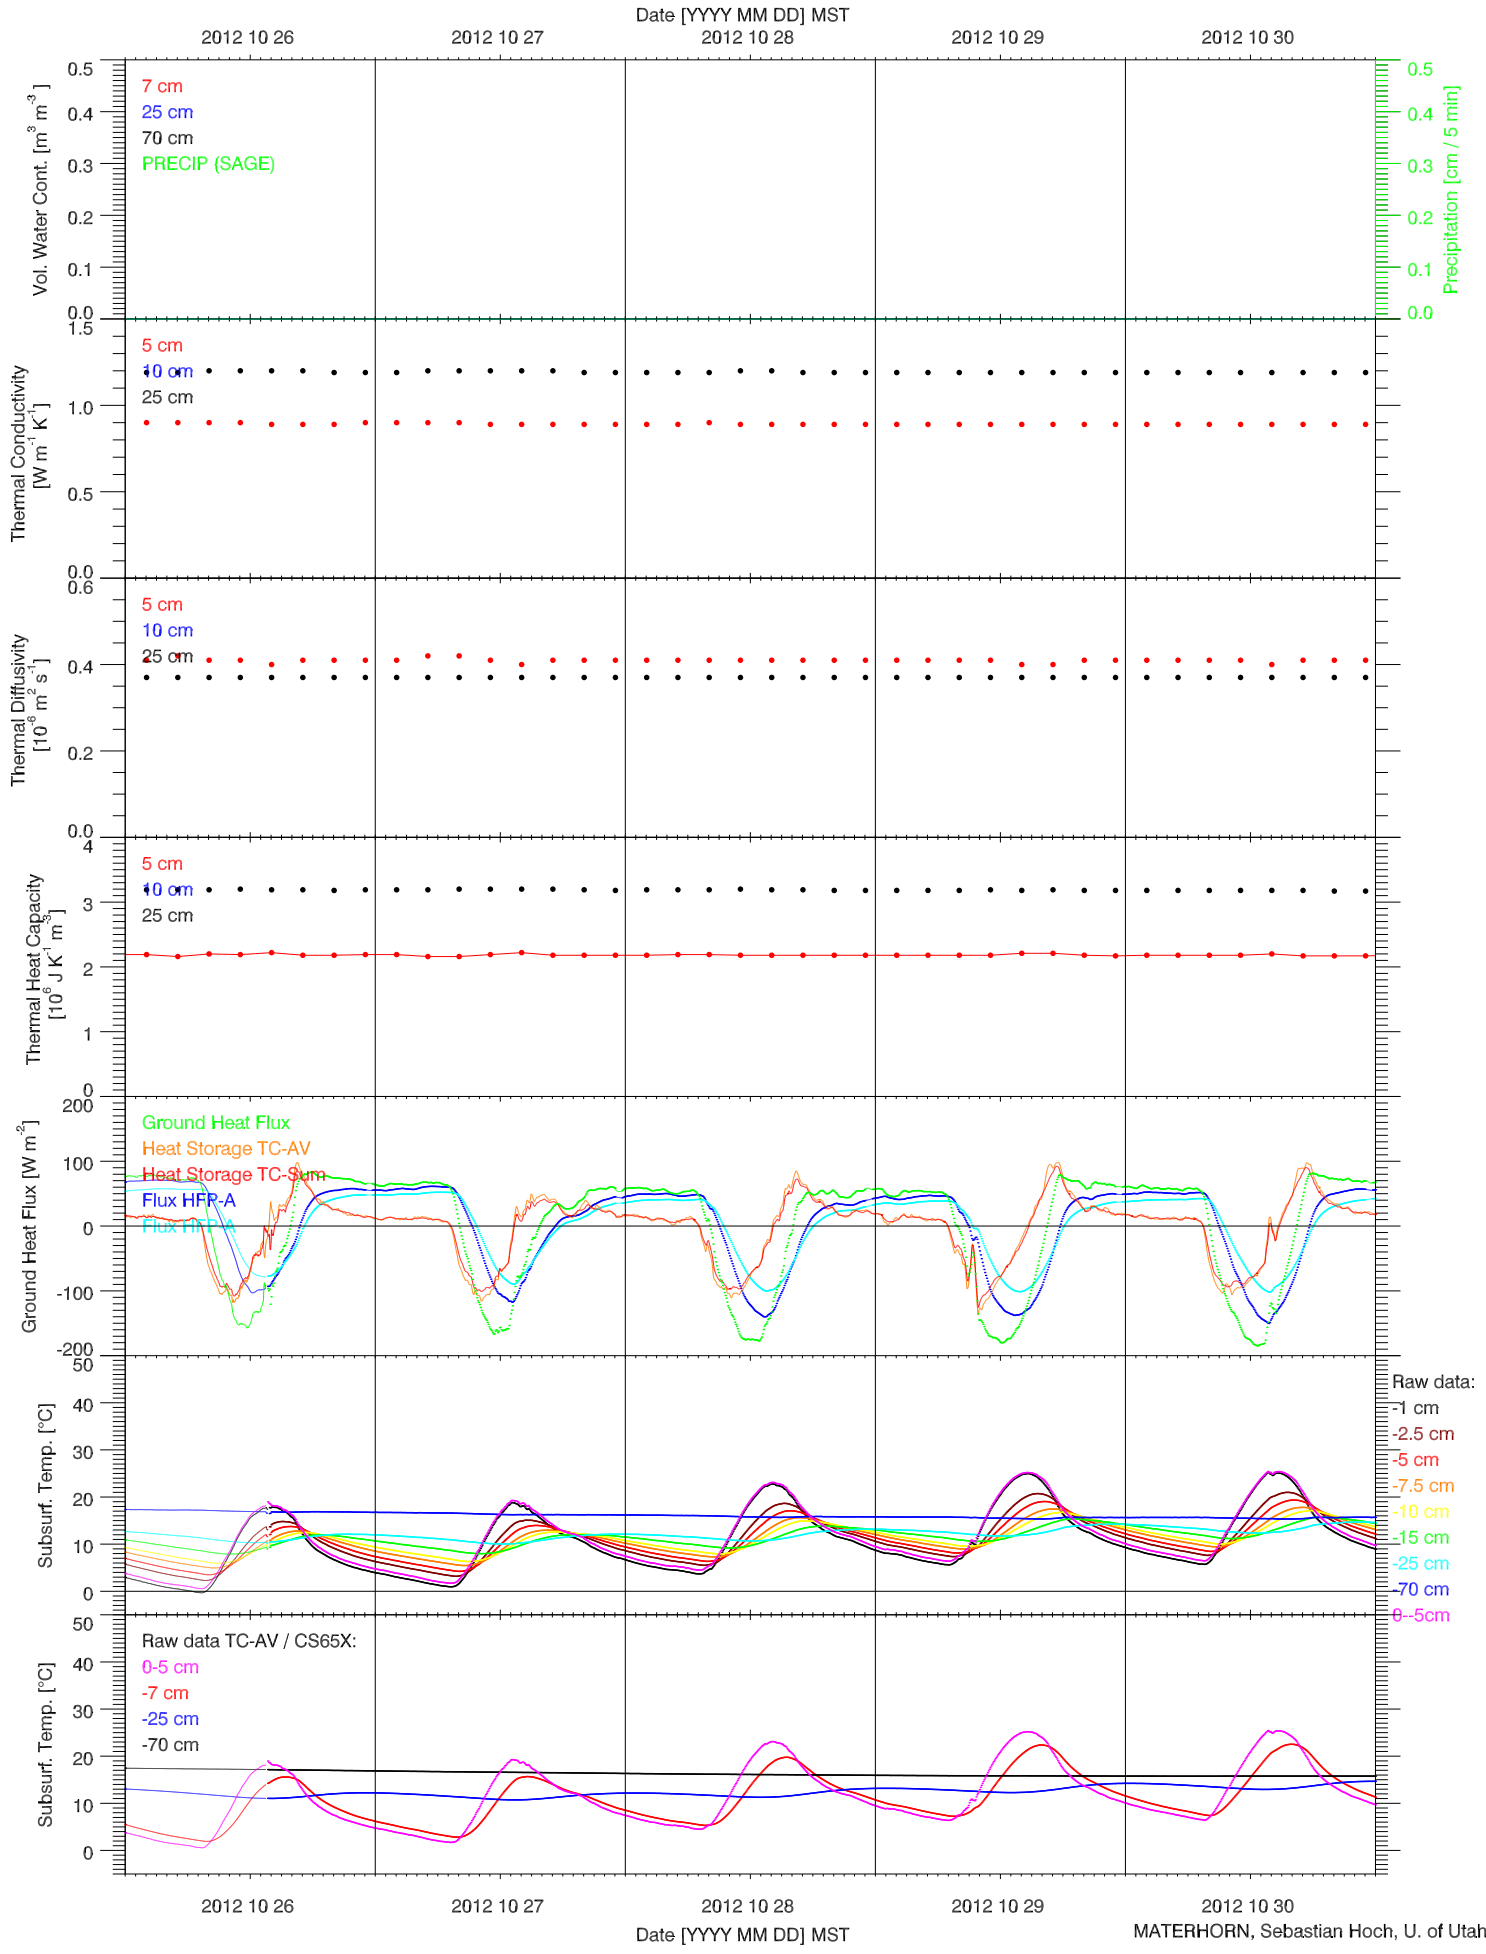

EFS PLAYA - SOIL PROPERTIES QUICKLOOK