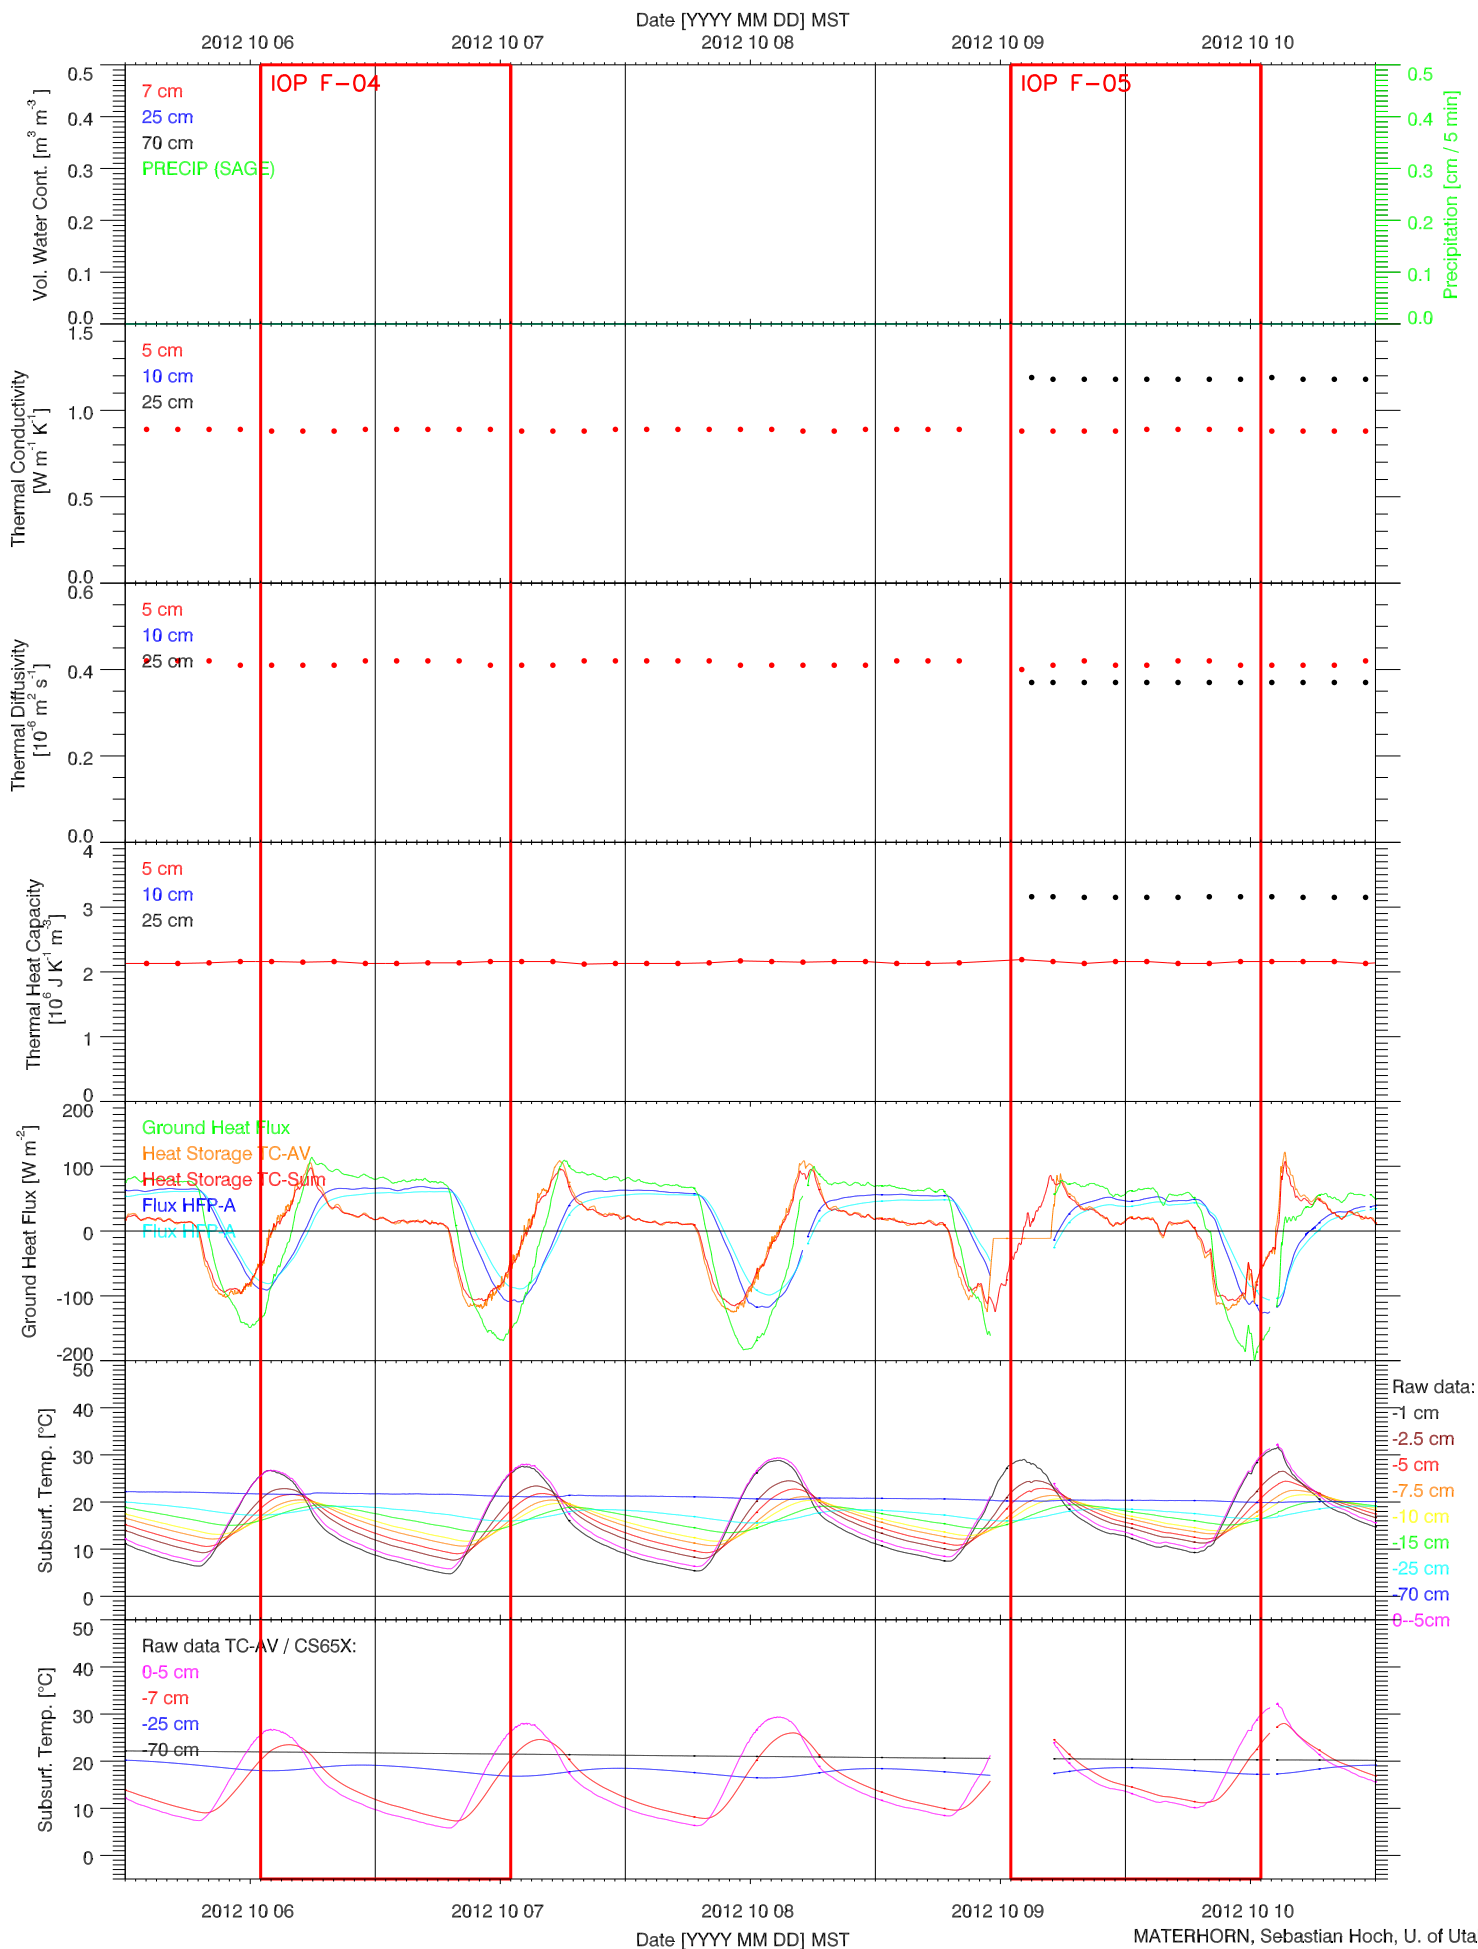

EFS PLAYA - TOWER DATA QUICKLOOK

EFS PLAYA - RADIATION & BASIC MET QUICKLOOK

EFS PLAYA - SOIL T & GHF QUICKLOOK

EFS PLAYA - SOIL PROPERTIES QUICKLOOK

EFS PLAYA - ENERGY BALANCE QUICKLOOK

EFS PLAYA - TOWER DATA QUICKLOOK

EFS PLAYA - RADIATION & BASIC MET QUICKLOOK

EFS PLAYA - SOIL T & GHF QUICKLOOK

EFS PLAYA - SOIL PROPERTIES QUICKLOOK

EFS PLAYA - ENERGY BALANCE QUICKLOOK

EFS PLAYA - TOWER DATA QUICKLOOK

EFS PLAYA - RADIATION & BASIC MET QUICKLOOK

EFS PLAYA - SOIL T & GHF QUICKLOOK

EFS PLAYA - SOIL PROPERTIES QUICKLOOK

EFS PLAYA - ENERGY BALANCE QUICKLOOK

EFS PLAYA - TOWER DATA QUICKLOOK

EFS PLAYA - RADIATION & BASIC MET QUICKLOOK

EFS PLAYA - SOIL T & GHF QUICKLOOK