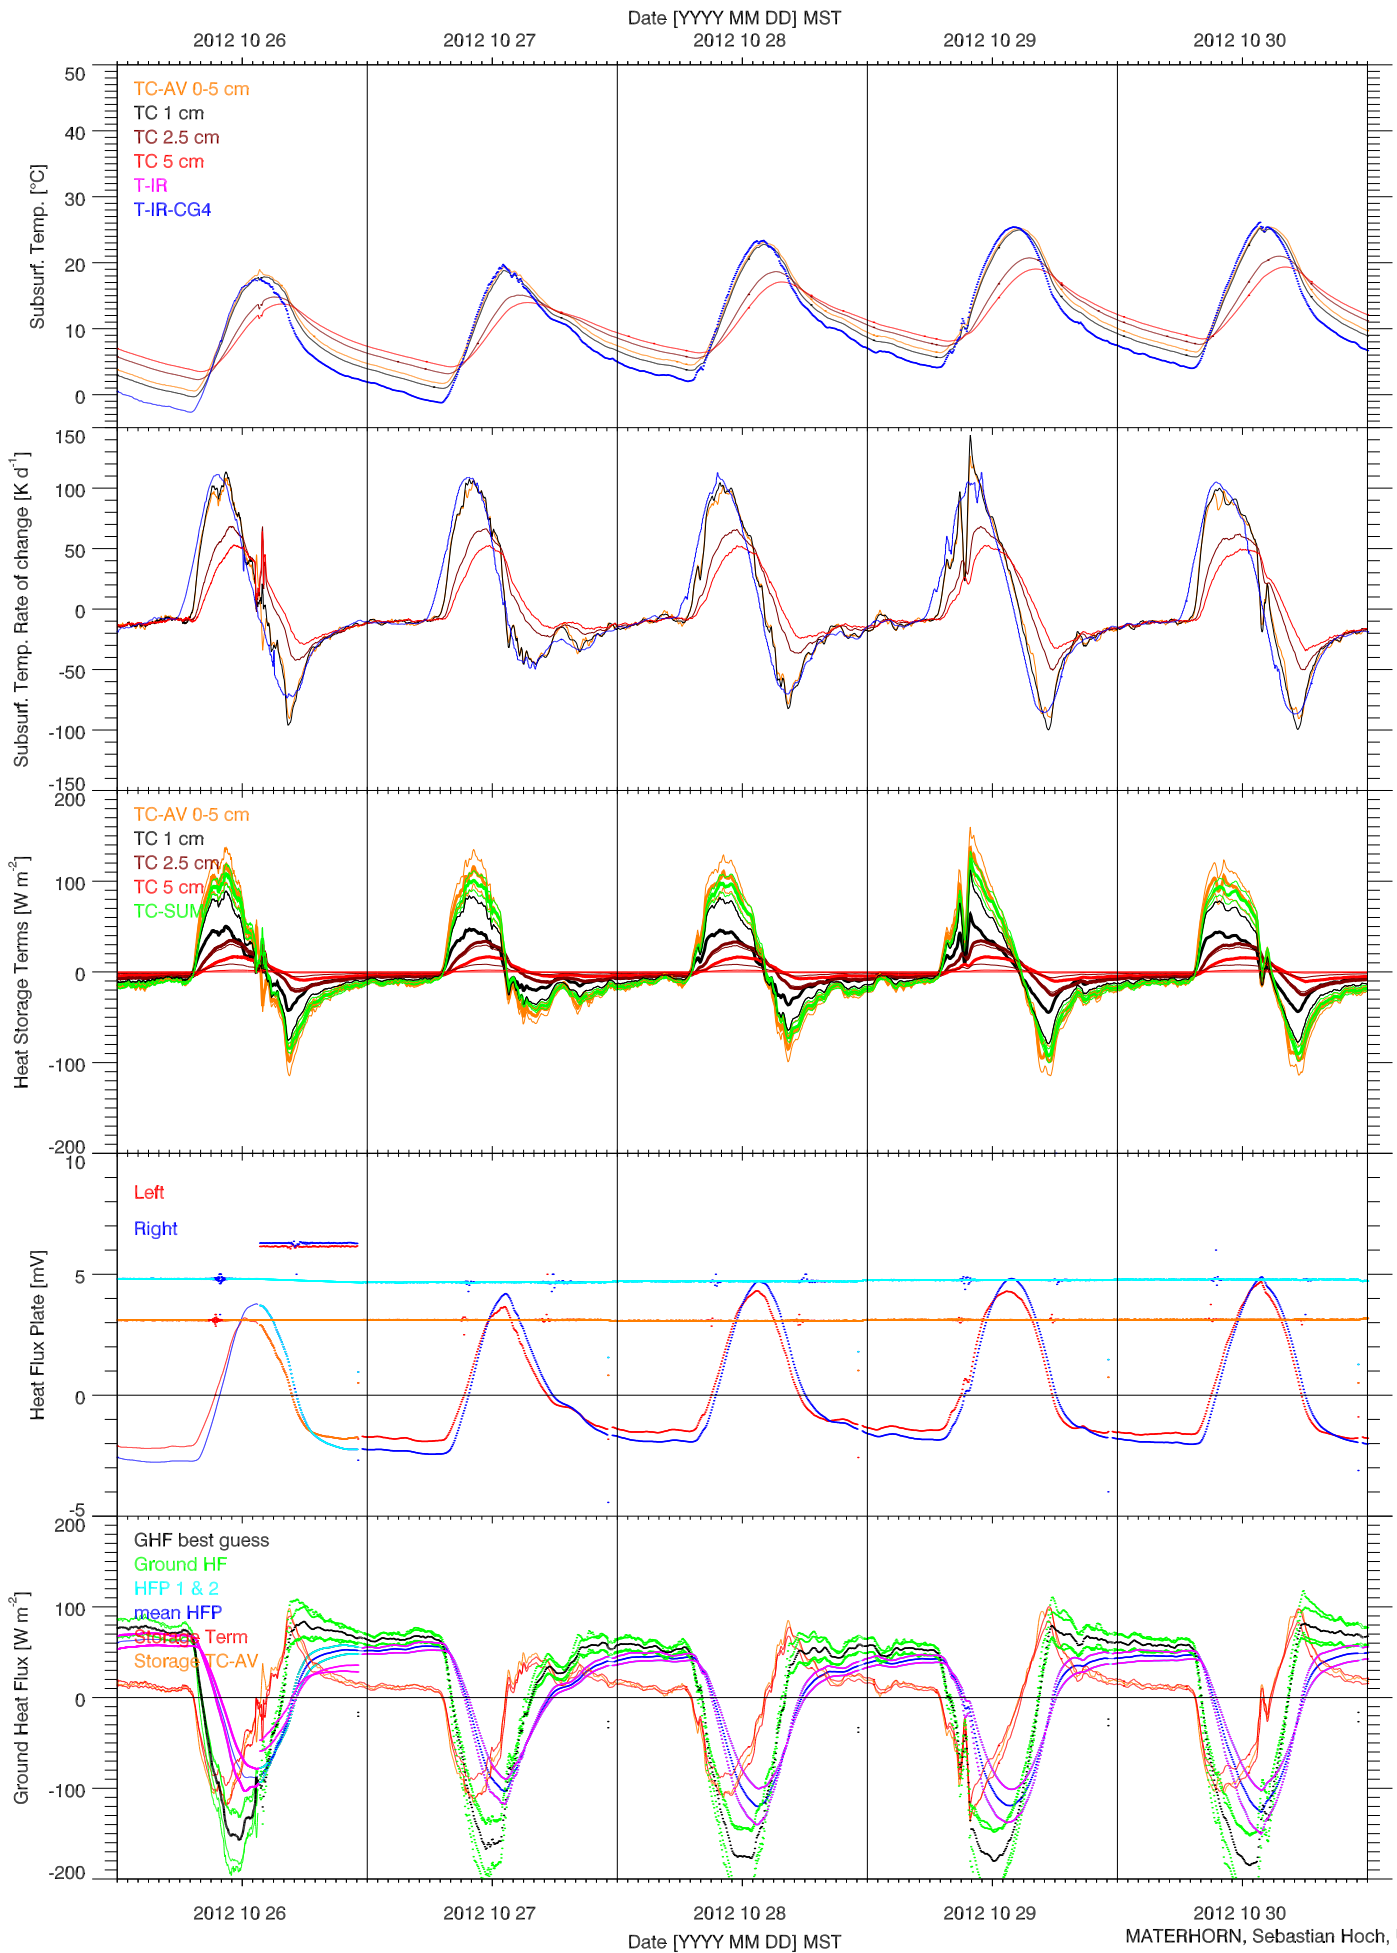

EFS PLAYA - RADIATION & BASIC MET QUICKLOOK

EFS PLAYA - SOIL T & GHF QUICKLOOK

EFS PLAYA - SOIL PROPERTIES QUICKLOOK

EFS PLAYA - ENERGY BALANCE QUICKLOOK

EFS PLAYA - TOWER DATA QUICKLOOK

EFS PLAYA - RADIATION & BASIC MET QUICKLOOK

EFS PLAYA - SOIL T & GHF QUICKLOOK

EFS PLAYA - SOIL PROPERTIES QUICKLOOK

EFS PLAYA - ENERGY BALANCE QUICKLOOK

EFS PLAYA - TOWER DATA QUICKLOOK

EFS PLAYA - RADIATION & BASIC MET QUICKLOOK

EFS PLAYA - SOIL T & GHF QUICKLOOK