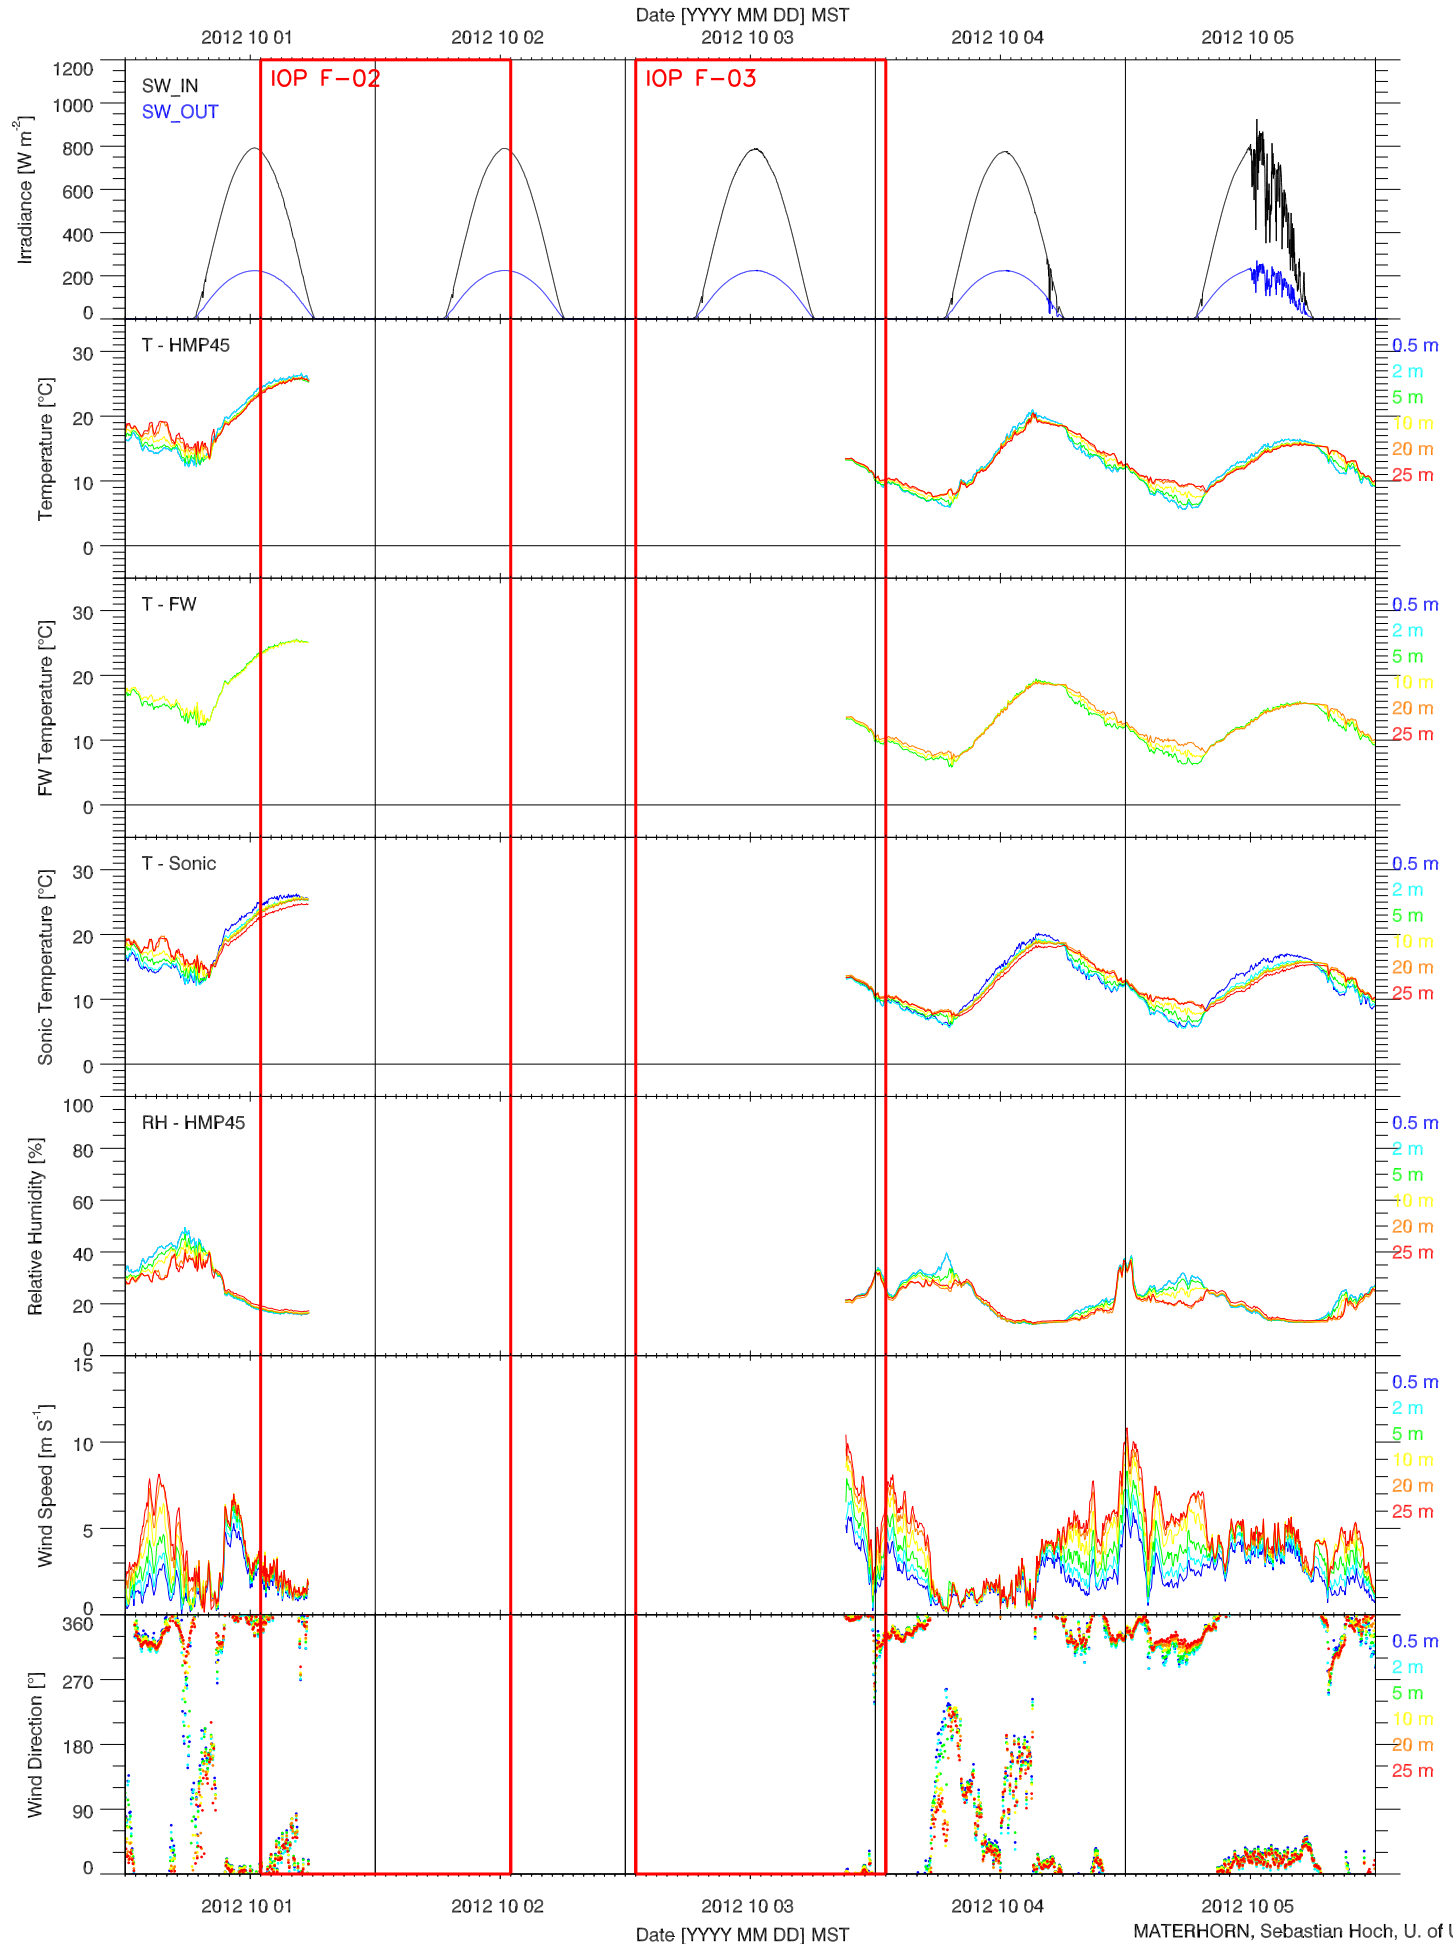

EFS PLAYA - TOWER DATA QUICKLOOK

EFS PLAYA - RADIATION & BASIC MET QUICKLOOK

EFS PLAYA - SOIL T & GHF QUICKLOOK

EFS PLAYA - SOIL PROPERTIES QUICKLOOK

EFS PLAYA - ENERGY BALANCE QUICKLOOK

EFS PLAYA - TOWER DATA QUICKLOOK

EFS PLAYA - RADIATION & BASIC MET QUICKLOOK

EFS PLAYA - SOIL T & GHF QUICKLOOK

EFS PLAYA - SOIL PROPERTIES QUICKLOOK

EFS PLAYA - ENERGY BALANCE QUICKLOOK

EFS PLAYA - TOWER DATA QUICKLOOK

EFS PLAYA - RADIATION & BASIC MET QUICKLOOK

EFS PLAYA - SOIL T & GHF QUICKLOOK

EFS PLAYA - SOIL PROPERTIES QUICKLOOK

EFS PLAYA - ENERGY BALANCE QUICKLOOK

EFS PLAYA - TOWER DATA QUICKLOOK

EFS PLAYA - RADIATION & BASIC MET QUICKLOOK

EFS PLAYA - SOIL T & GHF QUICKLOOK