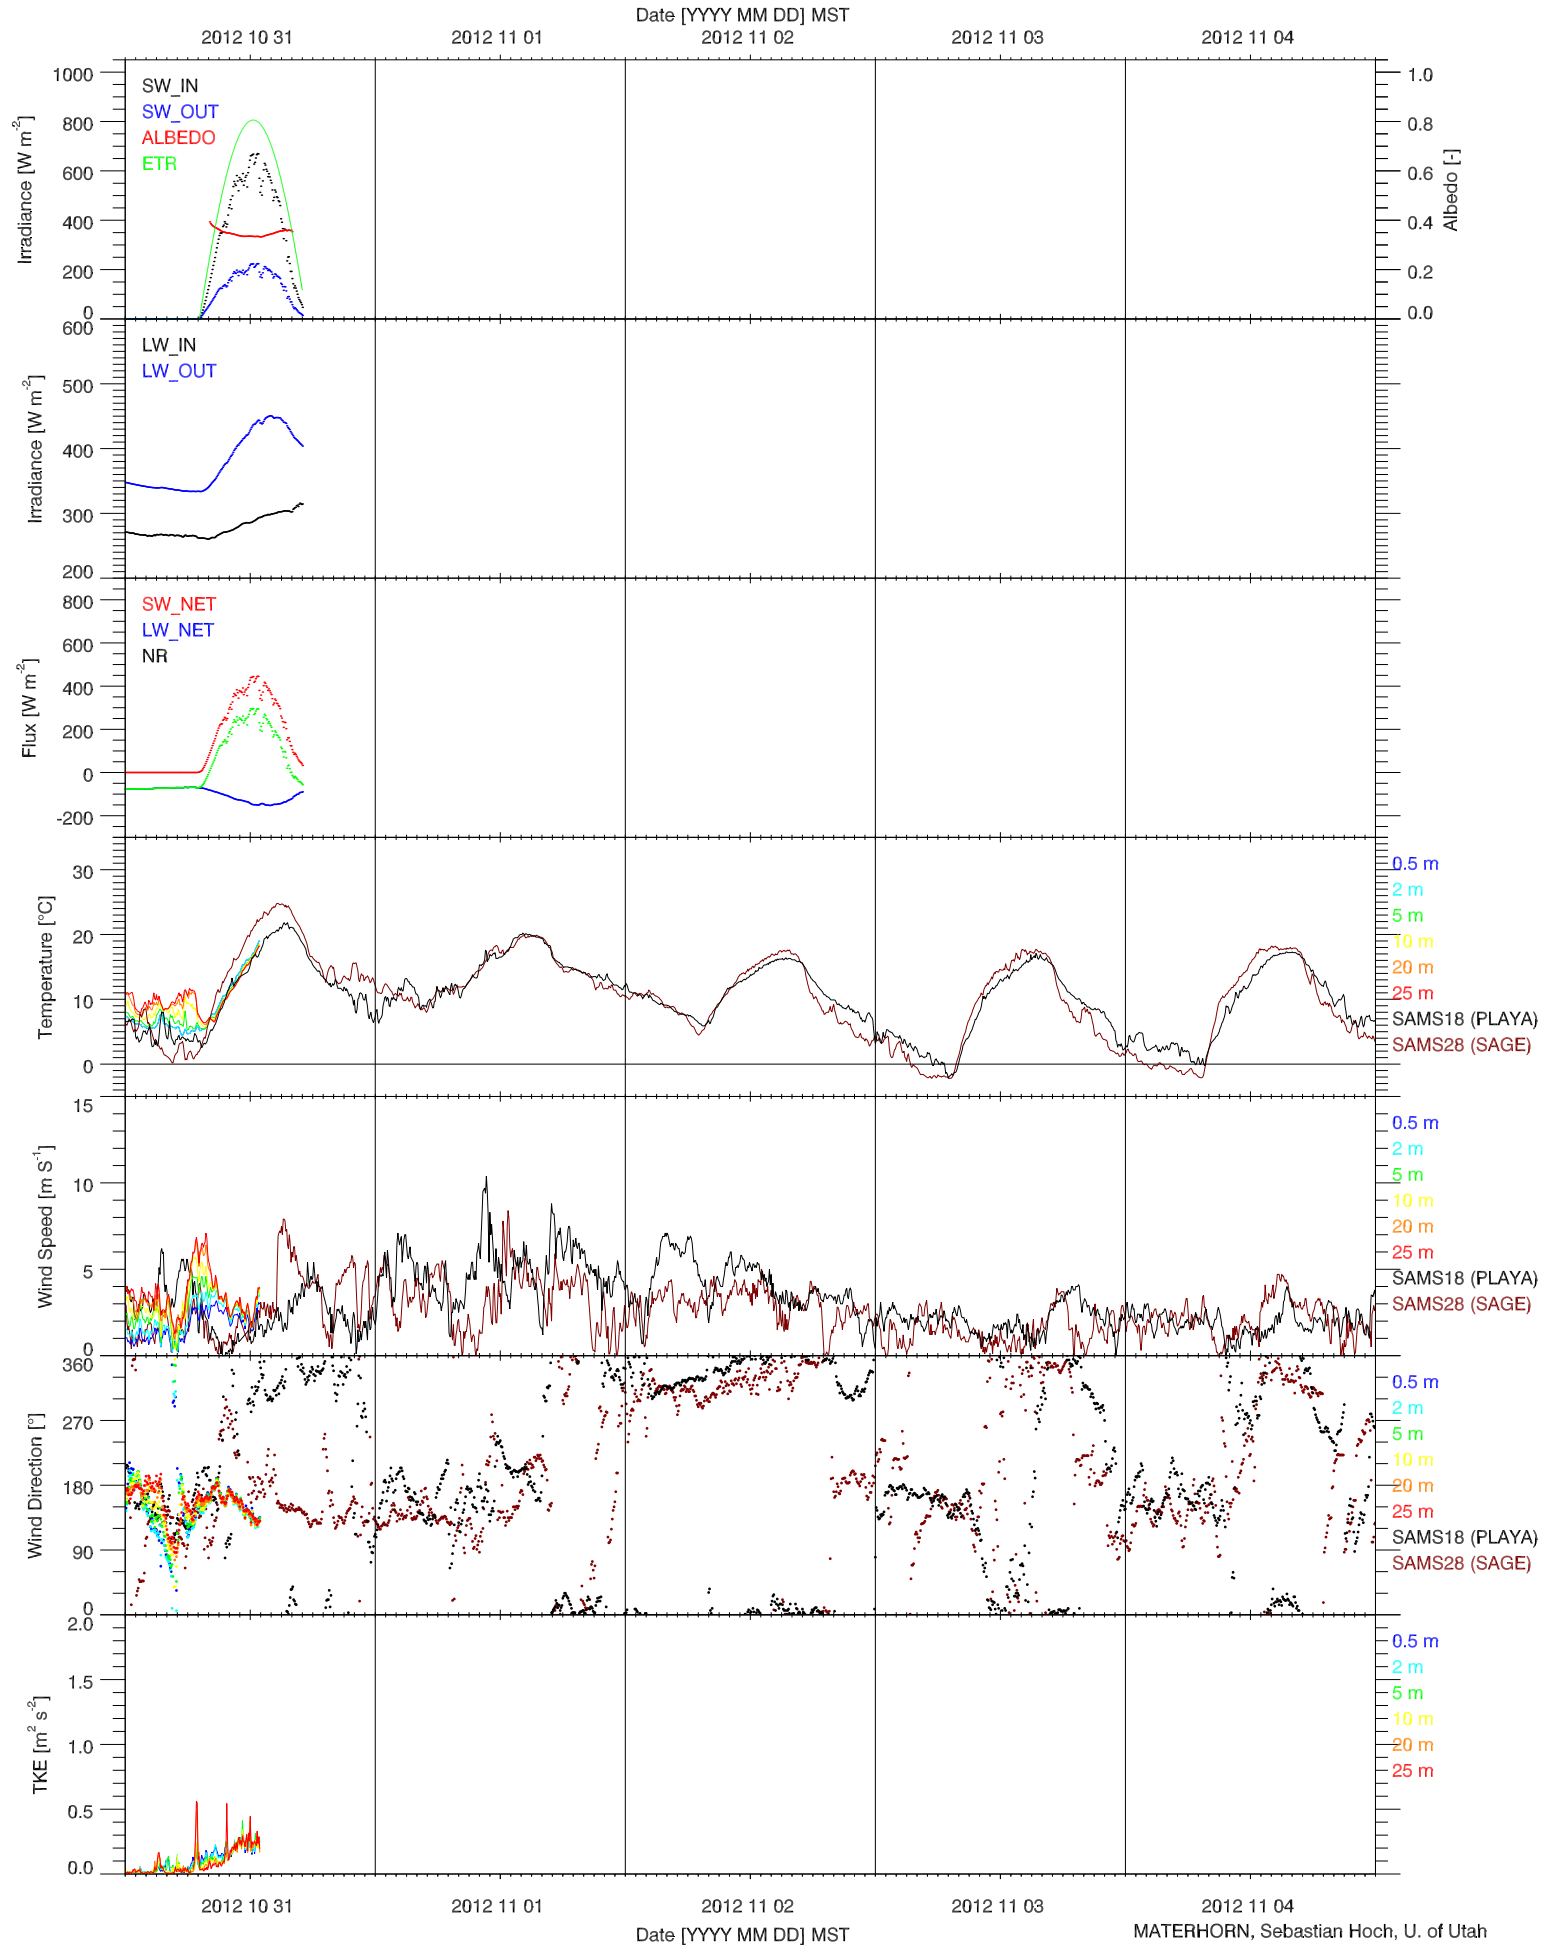

EFS PLAYA - SOIL T & GHF QUICKLOOK

EFS PLAYA - SOIL PROPERTIES QUICKLOOK

EFS PLAYA - ENERGY BALANCE QUICKLOOK

EFS PLAYA - TOWER DATA QUICKLOOK

EFS PLAYA - RADIATION & BASIC MET QUICKLOOK

EFS PLAYA - SOIL T & GHF QUICKLOOK