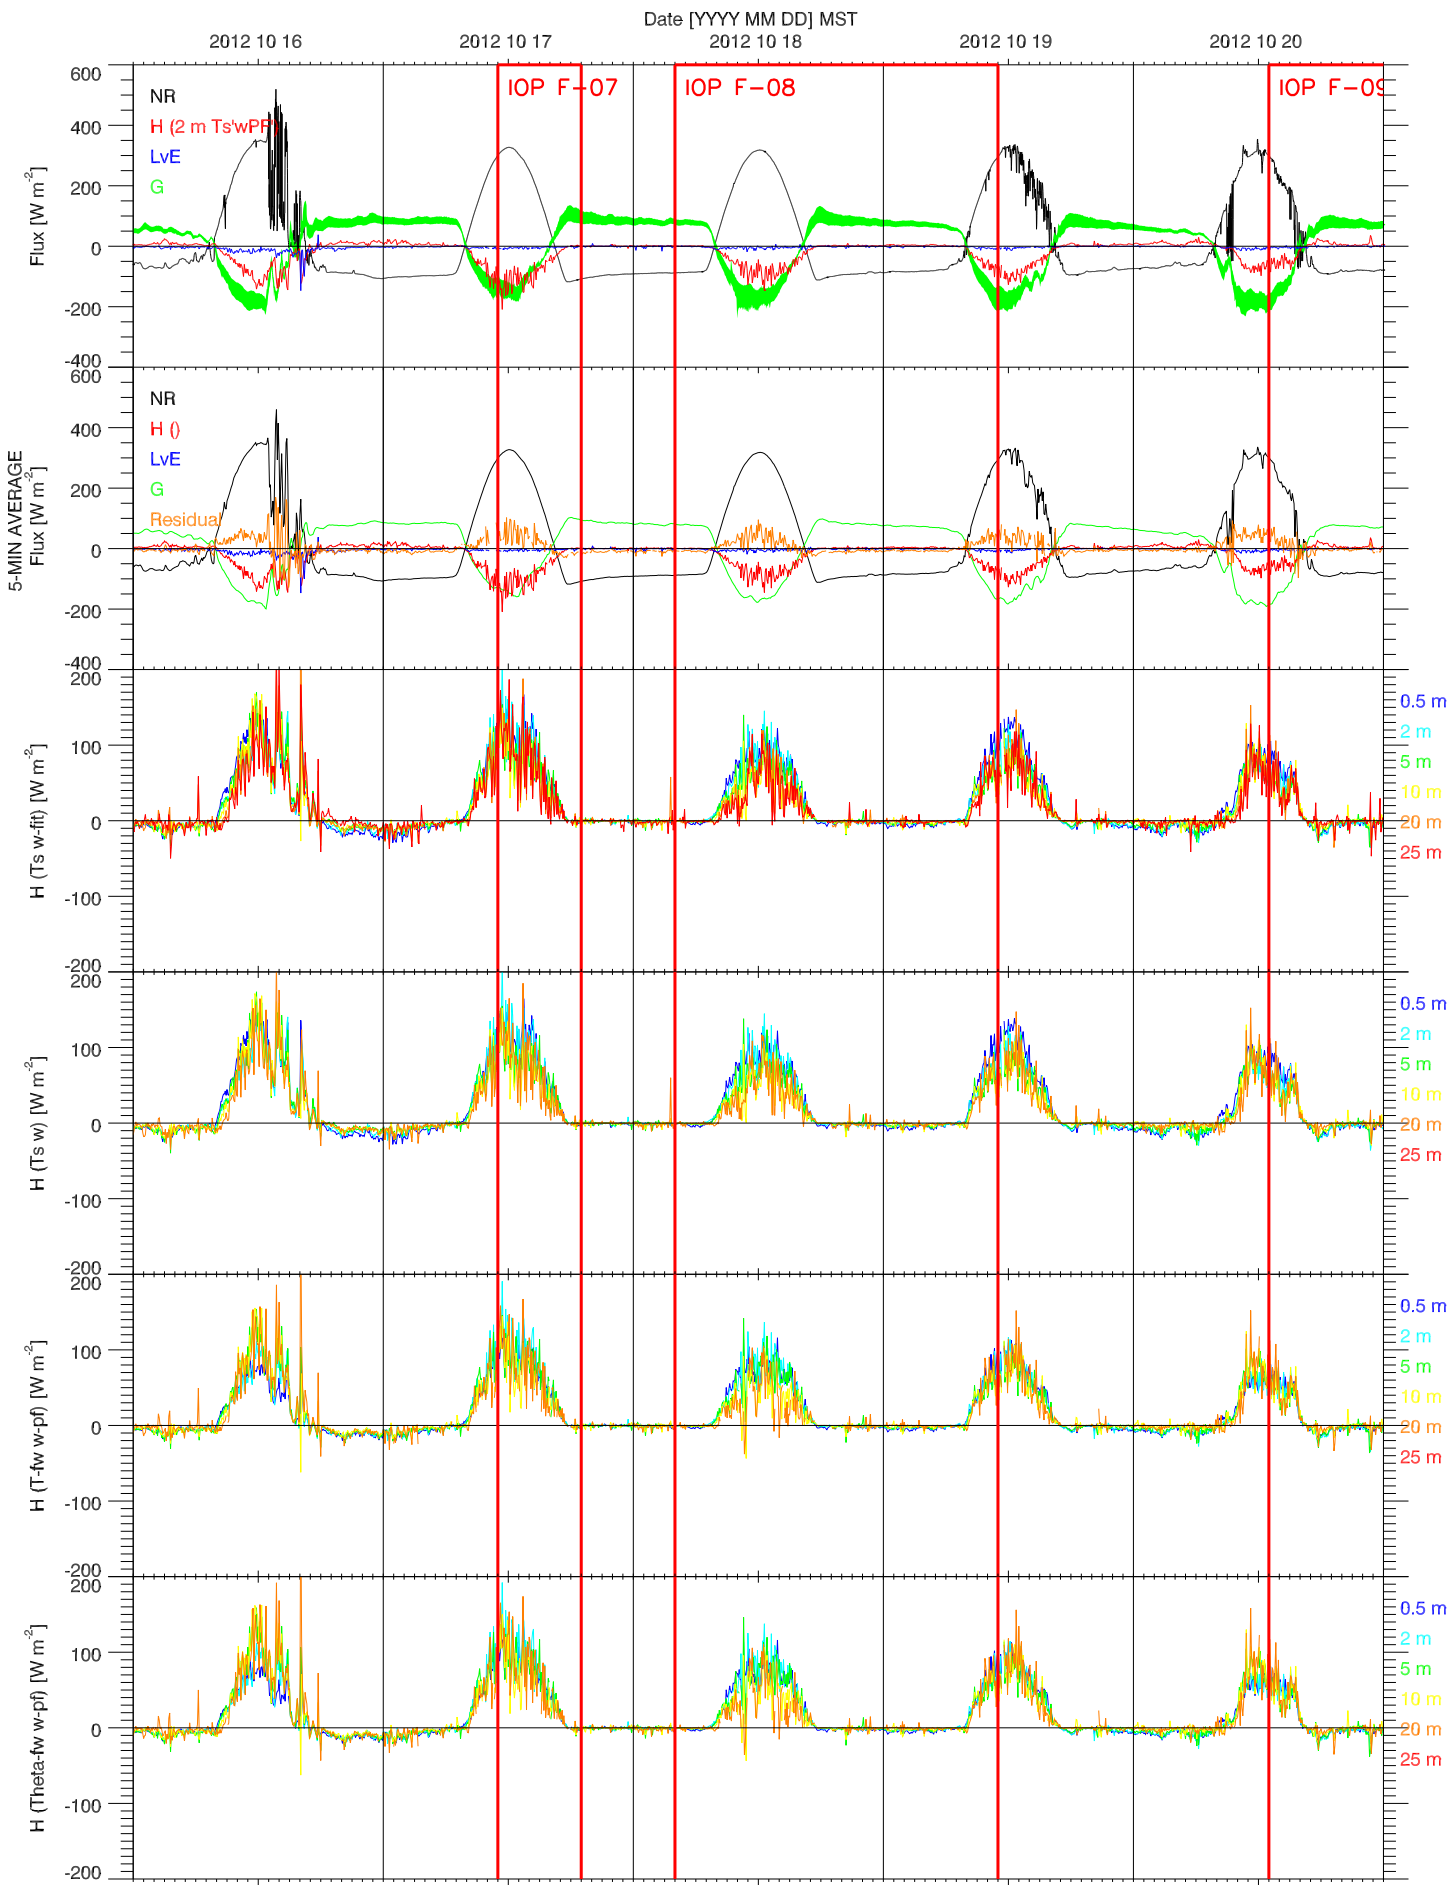

EFS PLAYA - ENERGY BALANCE QUICKLOOK