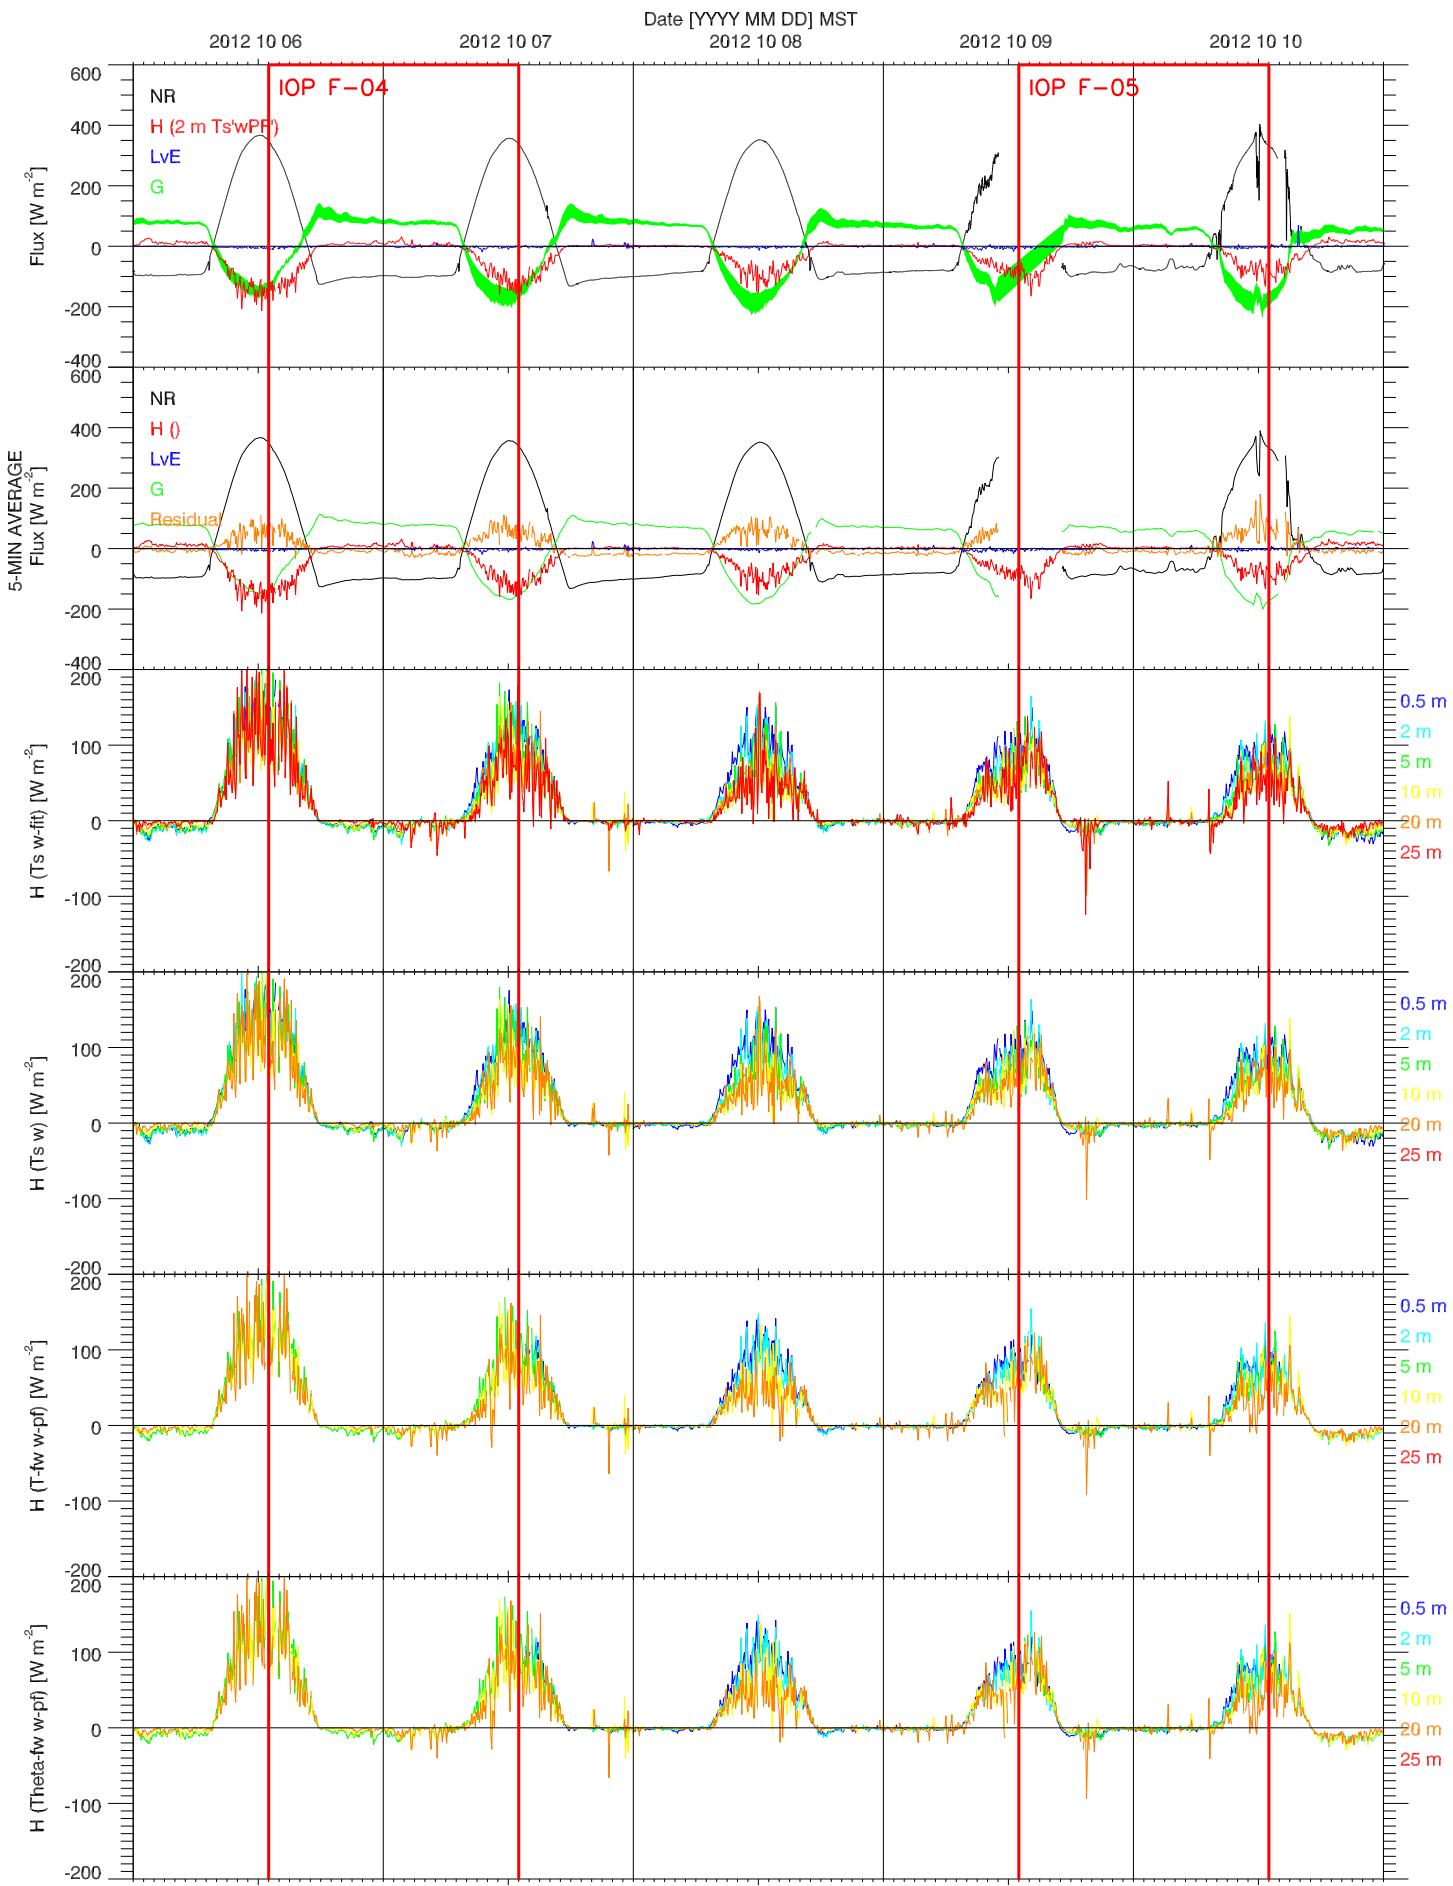

EFS PLAYA - TOWER DATA QUICKLOOK

EFS PLAYA - RADIATION & BASIC MET QUICKLOOK

EFS PLAYA - SOIL T & GHF QUICKLOOK

EFS PLAYA - SOIL PROPERTIES QUICKLOOK

EFS PLAYA - ENERGY BALANCE QUICKLOOK

EFS PLAYA - TOWER DATA QUICKLOOK

EFS PLAYA - RADIATION & BASIC MET QUICKLOOK

EFS PLAYA - SOIL T & GHF QUICKLOOK

EFS PLAYA - SOIL PROPERTIES QUICKLOOK

EFS PLAYA - ENERGY BALANCE QUICKLOOK

EFS PLAYA - TOWER DATA QUICKLOOK

EFS PLAYA - RADIATION & BASIC MET QUICKLOOK

EFS PLAYA - SOIL T & GHF QUICKLOOK

EFS PLAYA - SOIL PROPERTIES QUICKLOOK

EFS PLAYA - ENERGY BALANCE QUICKLOOK

EFS PLAYA - TOWER DATA QUICKLOOK

EFS PLAYA - RADIATION & BASIC MET QUICKLOOK

EFS PLAYA - SOIL T & GHF QUICKLOOK