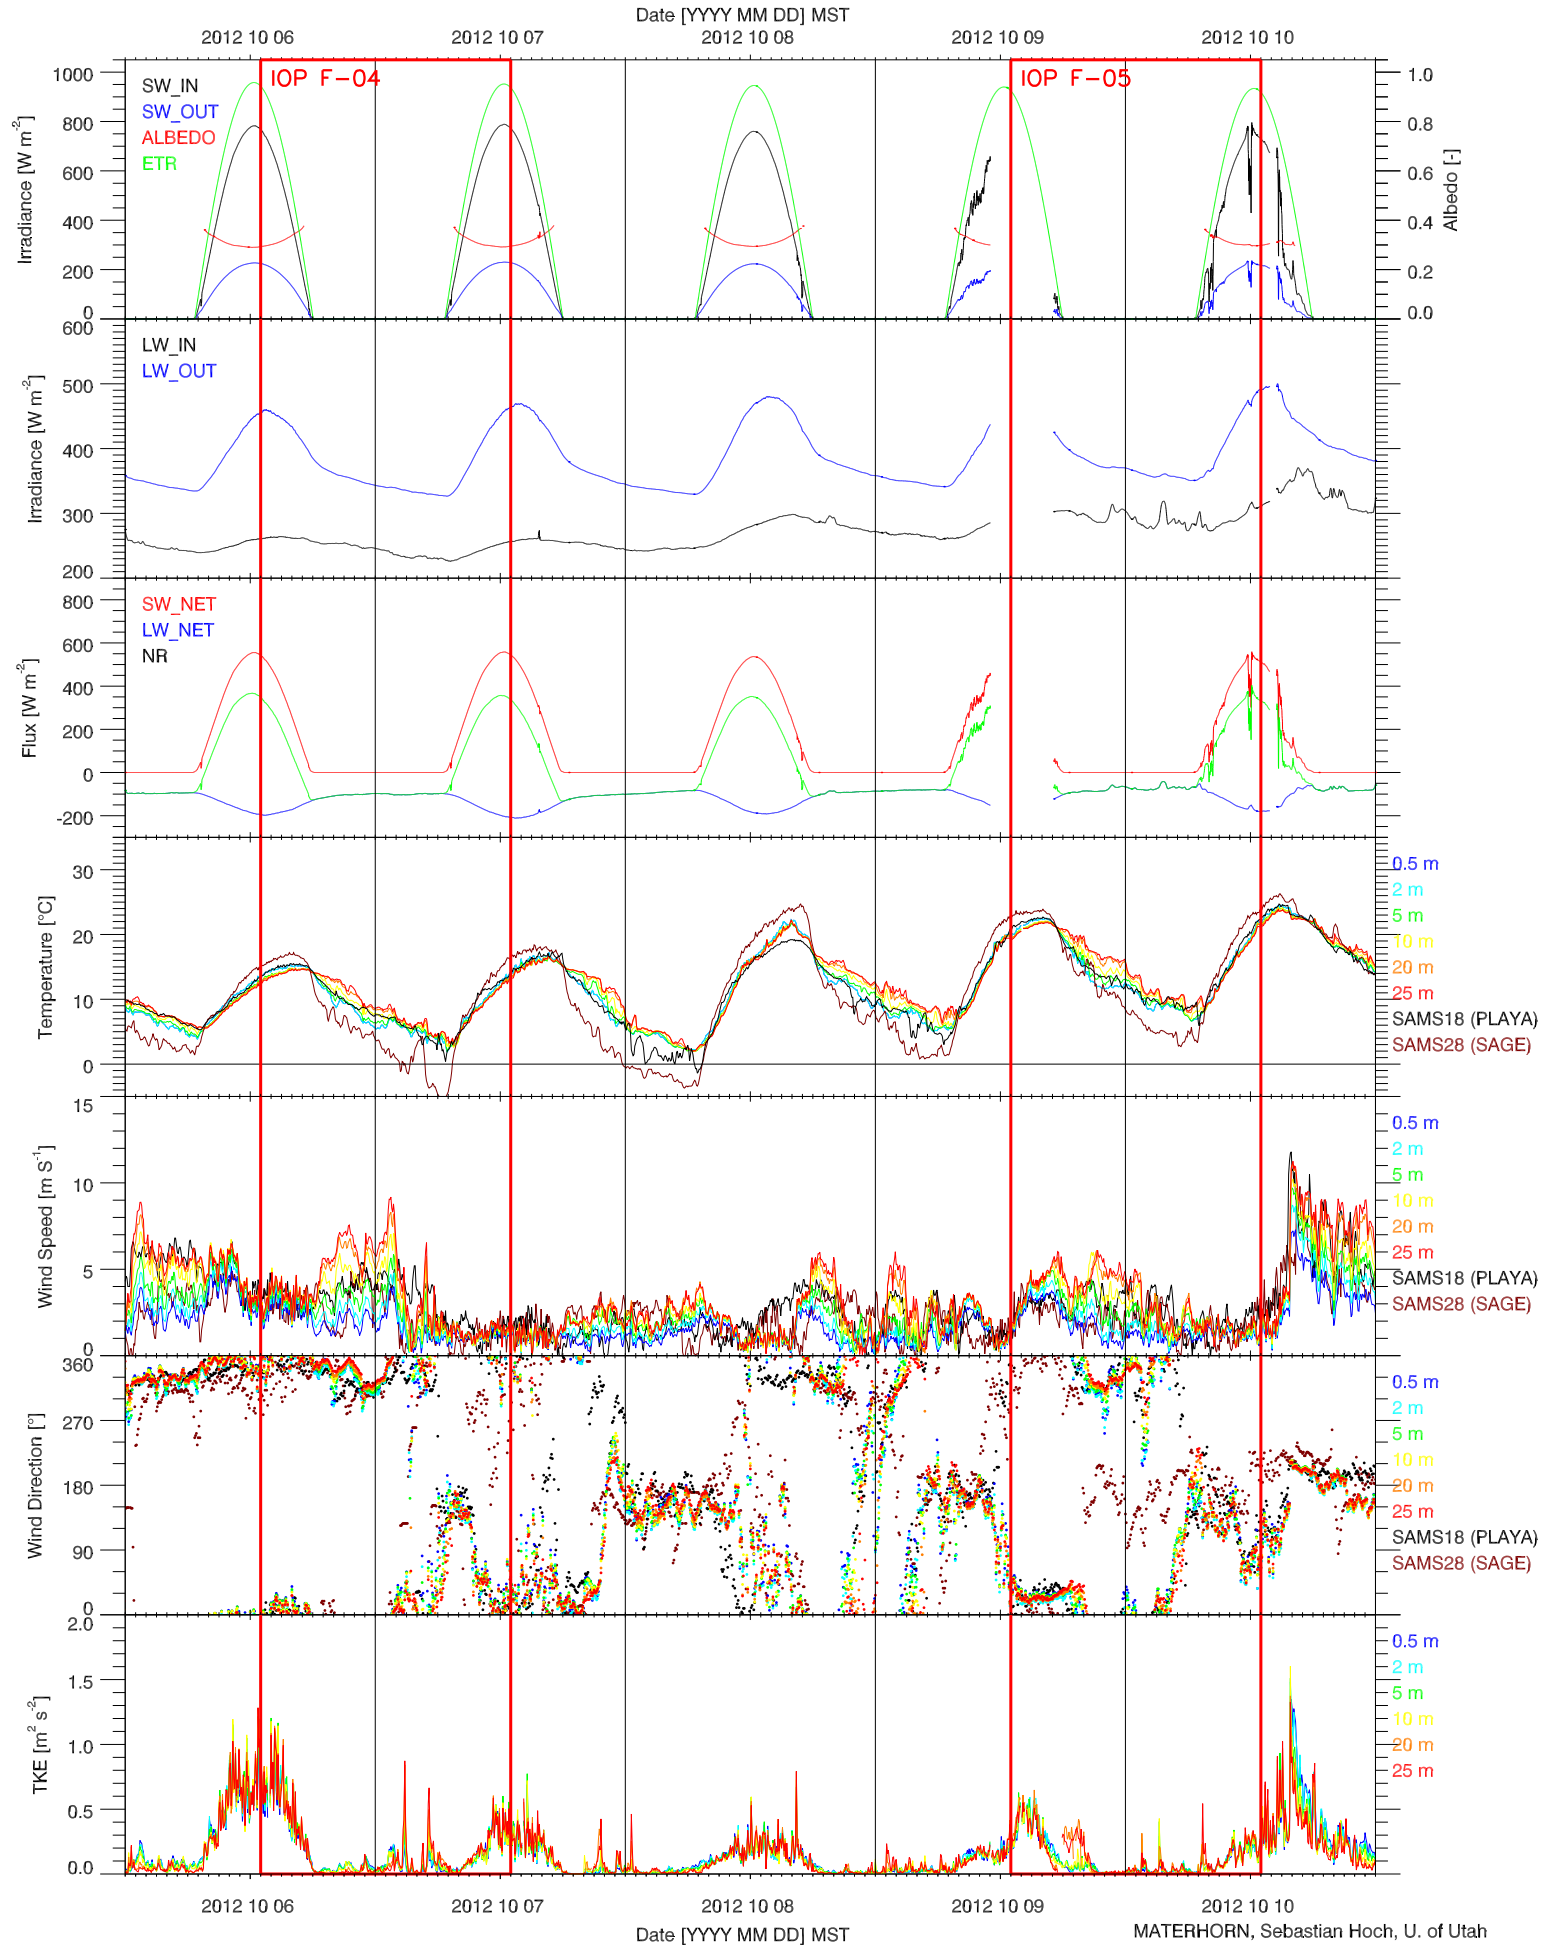

EFS PLAYA - TOWER DATA QUICKLOOK

EFS PLAYA - RADIATION & BASIC MET QUICKLOOK

EFS PLAYA - SOIL T & GHF QUICKLOOK

EFS PLAYA - SOIL PROPERTIES QUICKLOOK

EFS PLAYA - ENERGY BALANCE QUICKLOOK

EFS PLAYA - TOWER DATA QUICKLOOK

EFS PLAYA - RADIATION & BASIC MET QUICKLOOK

EFS PLAYA - SOIL T & GHF QUICKLOOK

EFS PLAYA - SOIL PROPERTIES QUICKLOOK

EFS PLAYA - ENERGY BALANCE QUICKLOOK

EFS PLAYA - TOWER DATA QUICKLOOK

EFS PLAYA - RADIATION & BASIC MET QUICKLOOK

EFS PLAYA - SOIL T & GHF QUICKLOOK

EFS PLAYA - SOIL PROPERTIES QUICKLOOK

EFS PLAYA - ENERGY BALANCE QUICKLOOK

EFS PLAYA - TOWER DATA QUICKLOOK

EFS PLAYA - RADIATION & BASIC MET QUICKLOOK

EFS PLAYA - SOIL T & GHF QUICKLOOK