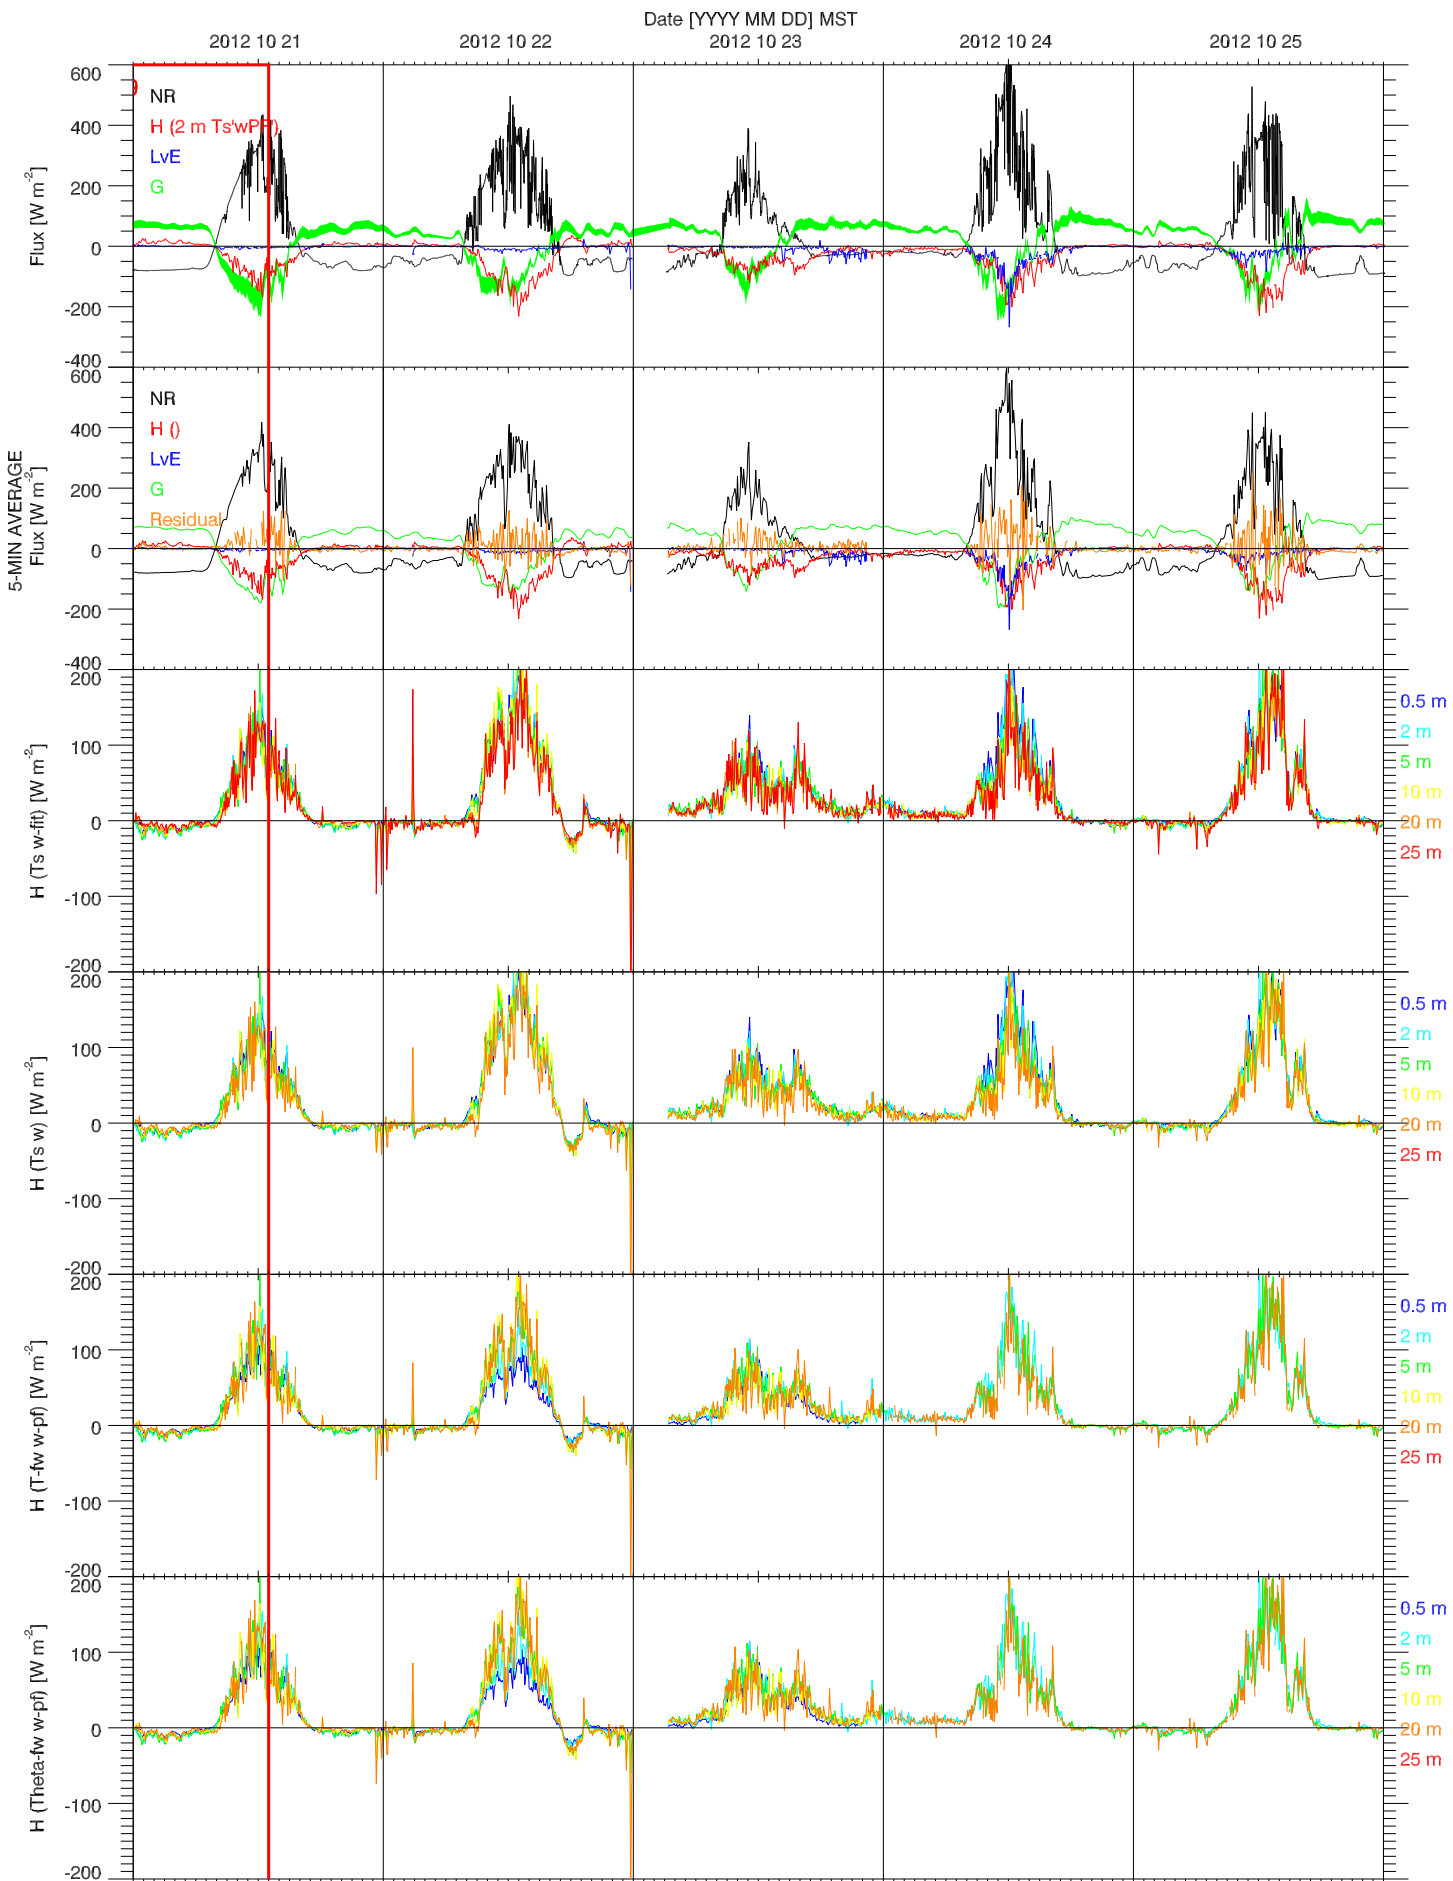

EFS PLAYA - TOWER DATA QUICKLOOK

EFS PLAYA - RADIATION & BASIC MET QUICKLOOK

EFS PLAYA - SOIL T & GHF QUICKLOOK

EFS PLAYA - SOIL PROPERTIES QUICKLOOK

EFS PLAYA - ENERGY BALANCE QUICKLOOK

EFS PLAYA - TOWER DATA QUICKLOOK

EFS PLAYA - SOIL T & GHF QUICKLOOK

EFS PLAYA - SOIL PROPERTIES QUICKLOOK

EFS PLAYA - ENERGY BALANCE QUICKLOOK

EFS PLAYA - TOWER DATA QUICKLOOK

EFS PLAYA - RADIATION & BASIC MET QUICKLOOK

EFS PLAYA - SOIL T & GHF QUICKLOOK

EFS PLAYA - RADIATION & BASIC MET QUICKLOOK

EFS PLAYA - SOIL T & GHF QUICKLOOK

EFS PLAYA - SOIL PROPERTIES QUICKLOOK

EFS PLAYA - ENERGY BALANCE QUICKLOOK

EFS PLAYA - TOWER DATA QUICKLOOK

EFS PLAYA - RADIATION & BASIC MET QUICKLOOK