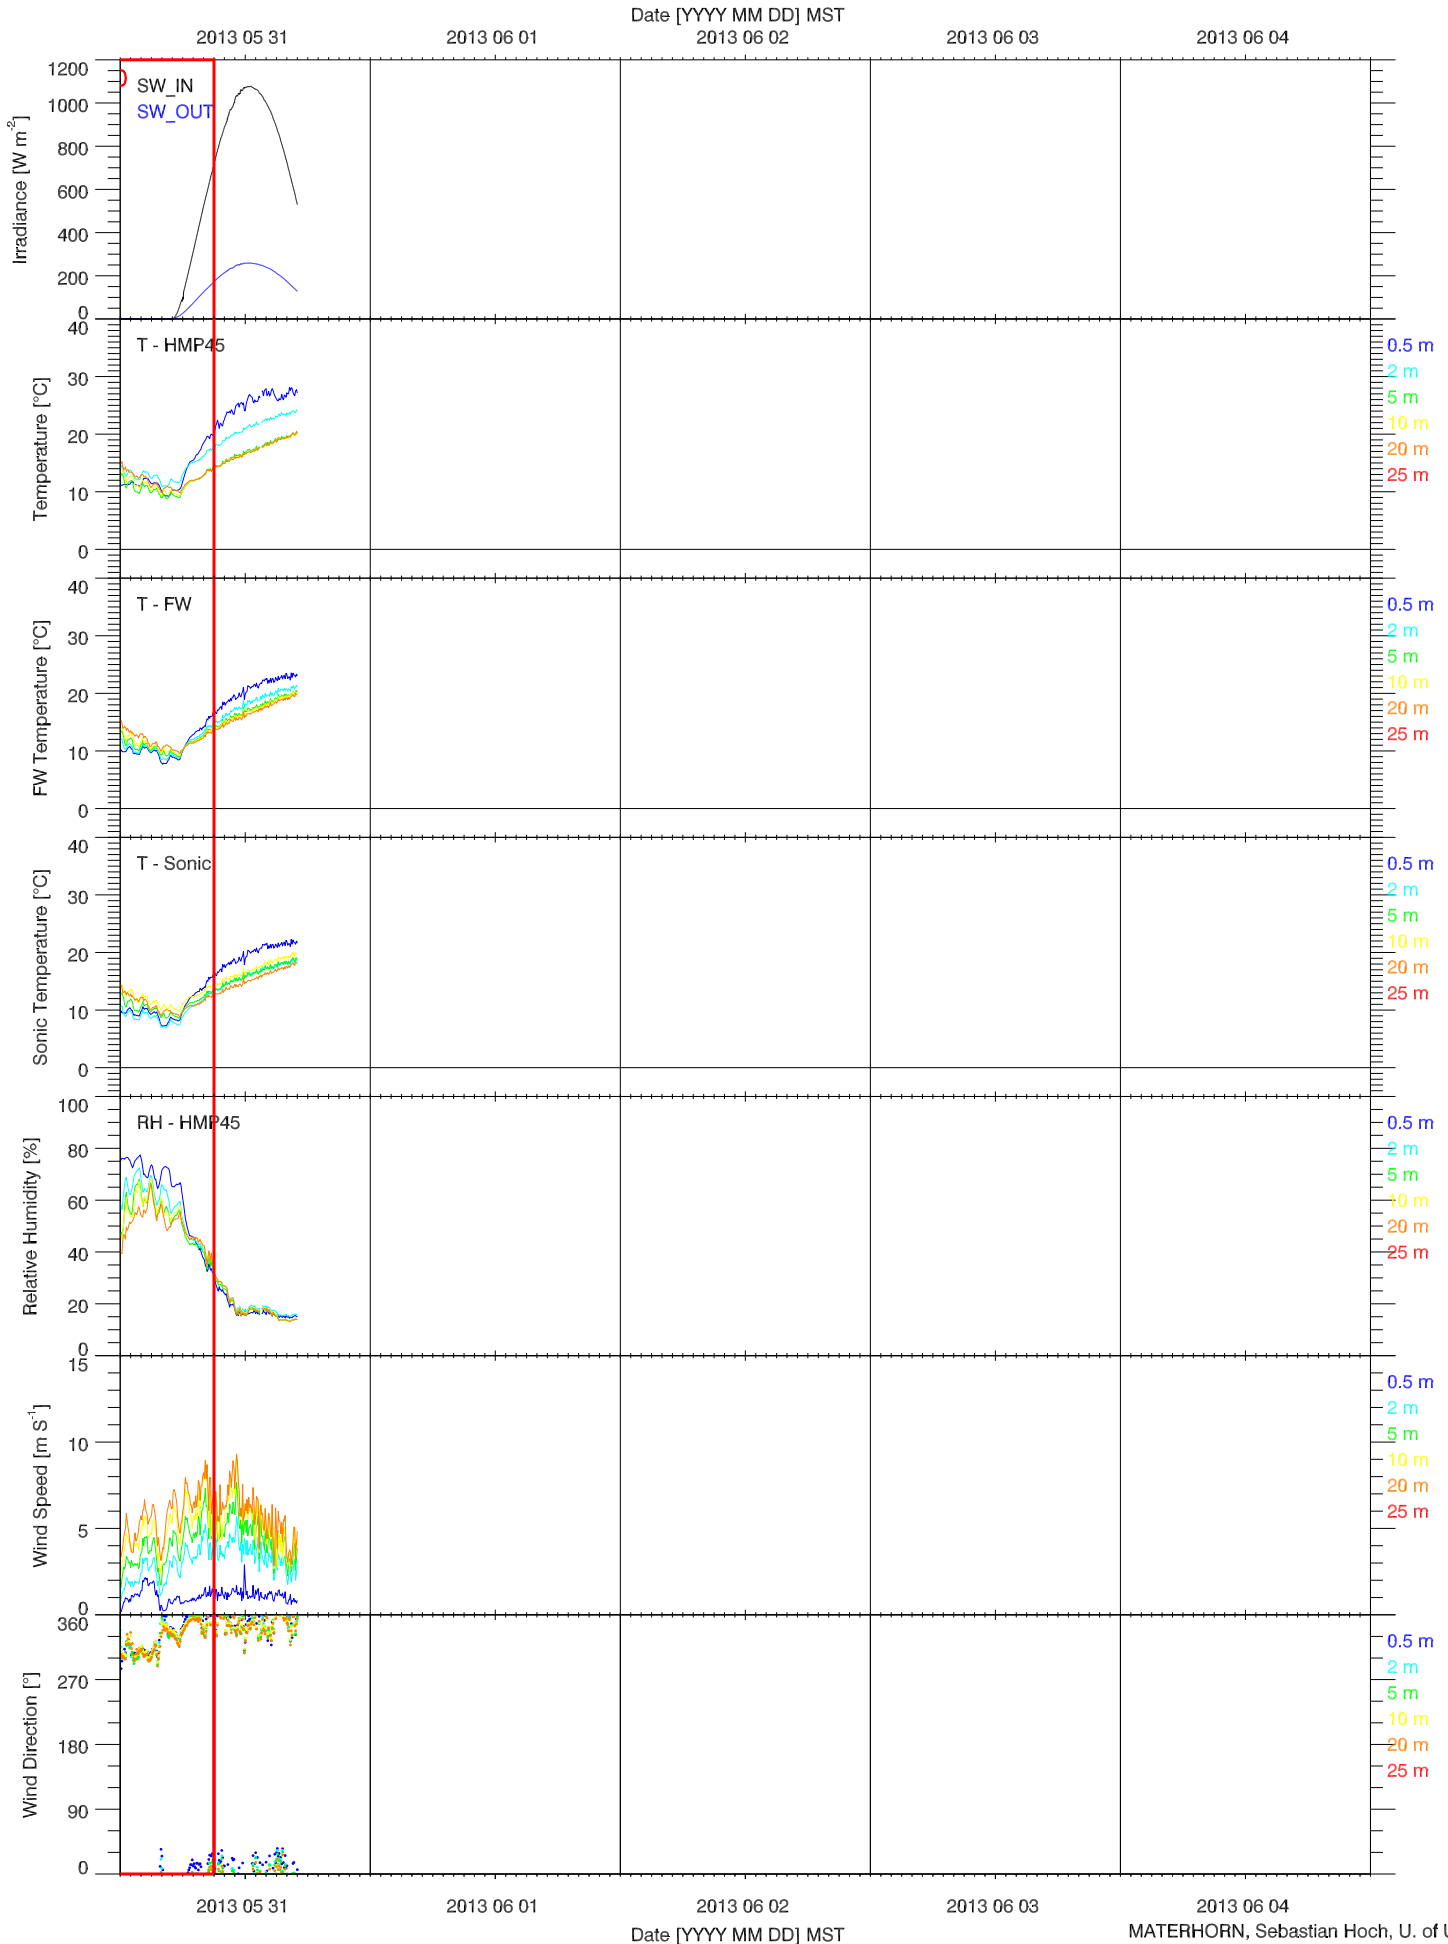

EFS SAGE - SOIL T & GHF QUICKLOOK

EFS SAGE - SOIL PROPERTIES QUICKLOOK

EFS SAGE - ENERGY BALANCE QUICKLOOK

EFS SAGE - TOWER DATA QUICKLOOK

EFS SAGE - RADIATION & BASIC MET QUICKLOOK

EFS SAGE - SOIL T & GHF QUICKLOOK

EFS SAGE - SOIL PROPERTIES QUICKLOOK

EFS SAGE - ENERGY BALANCE QUICKLOOK

EFS SAGE - TOWER DATA QUICKLOOK

EFS SAGE - RADIATION & BASIC MET QUICKLOOK

EFS SAGE - SOIL T & GHF QUICKLOOK

EFS SAGE - SOIL PROPERTIES QUICKLOOK

EFS SAGE - ENERGY BALANCE QUICKLOOK

EFS SAGE - TOWER DATA QUICKLOOK

EFS SAGE - RADIATION & BASIC MET QUICKLOOK

EFS SAGE - SOIL T & GHF QUICKLOOK

EFS SAGE - SOIL PROPERTIES QUICKLOOK

EFS SAGE - ENERGY BALANCE QUICKLOOK

EFS SAGE - TOWER DATA QUICKLOOK

EFS SAGE - RADIATION & BASIC MET QUICKLOOK

EFS SAGE - SOIL T & GHF QUICKLOOK

EFS SAGE - SOIL PROPERTIES QUICKLOOK

EFS SAGE - ENERGY BALANCE QUICKLOOK