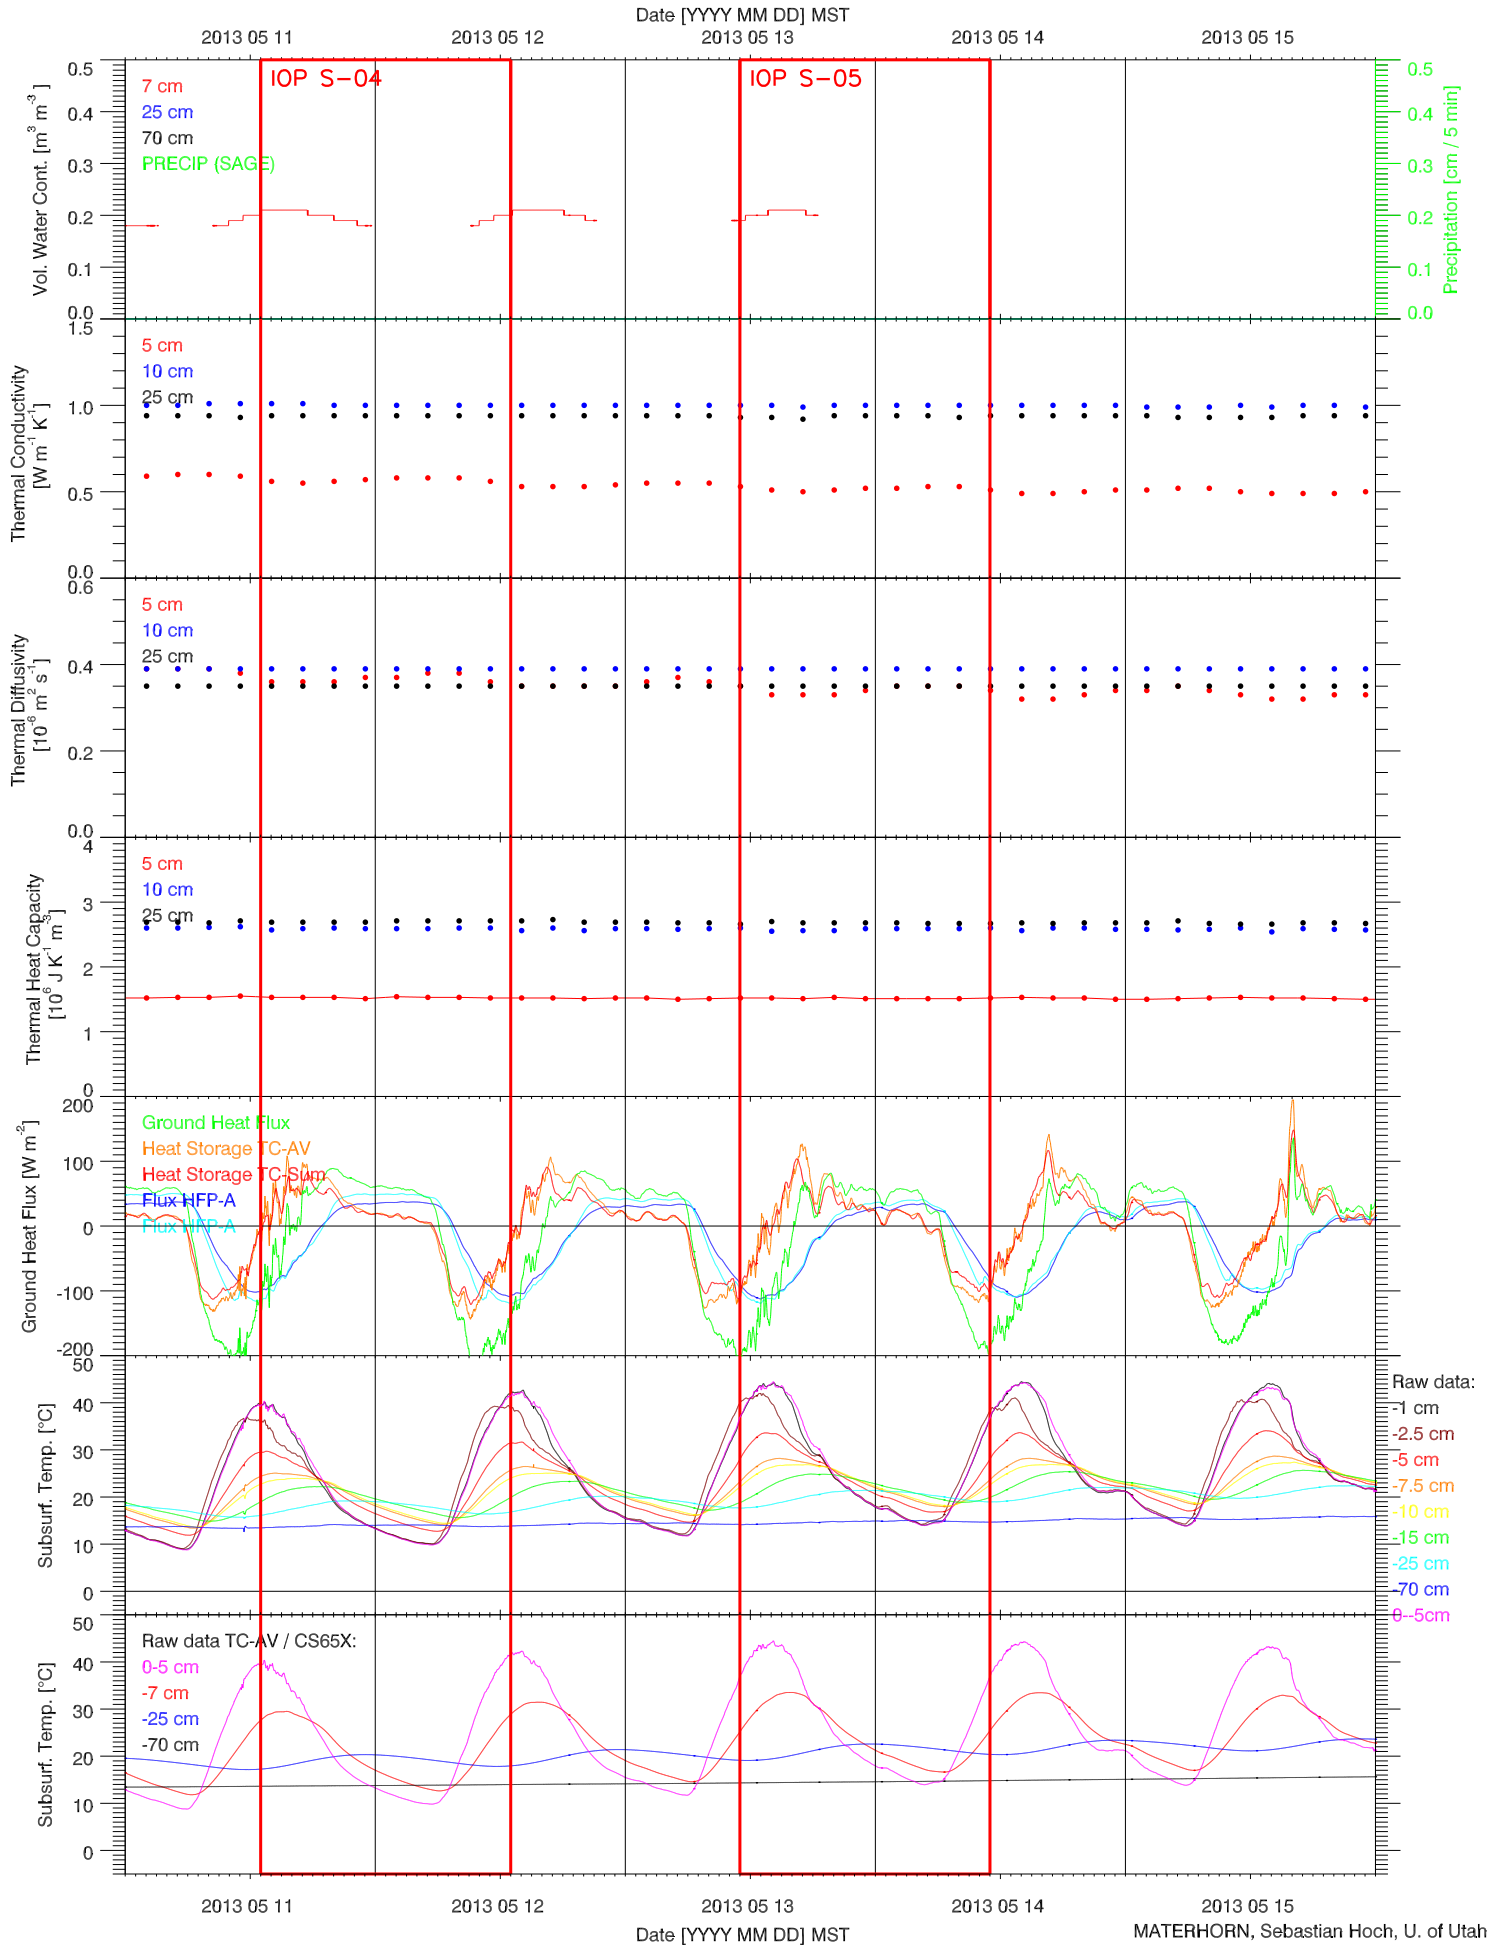

EFS SAGE - TOWER DATA QUICKLOOK

EFS SAGE - RADIATION & BASIC MET QUICKLOOK

EFS SAGE - SOIL T & GHF QUICKLOOK

EFS SAGE - SOIL PROPERTIES QUICKLOOK

EFS SAGE - ENERGY BALANCE QUICKLOOK

EFS SAGE - TOWER DATA QUICKLOOK

EFS SAGE - RADIATION & BASIC MET QUICKLOOK

EFS SAGE - SOIL T & GHF QUICKLOOK

EFS SAGE - SOIL PROPERTIES QUICKLOOK

EFS SAGE - ENERGY BALANCE QUICKLOOK

EFS SAGE - TOWER DATA QUICKLOOK

EFS SAGE - RADIATION & BASIC MET QUICKLOOK

EFS SAGE - SOIL T & GHF QUICKLOOK

EFS SAGE - SOIL PROPERTIES QUICKLOOK

EFS SAGE - ENERGY BALANCE QUICKLOOK

EFS SAGE - TOWER DATA QUICKLOOK

EFS SAGE - RADIATION & BASIC MET QUICKLOOK

EFS SAGE - SOIL T & GHF QUICKLOOK

EFS SAGE - SOIL PROPERTIES QUICKLOOK

EFS SAGE - ENERGY BALANCE QUICKLOOK

EFS SAGE - TOWER DATA QUICKLOOK

EFS SAGE - RADIATION & BASIC MET QUICKLOOK

EFS SAGE - SOIL T & GHF QUICKLOOK

EFS SAGE - SOIL PROPERTIES QUICKLOOK