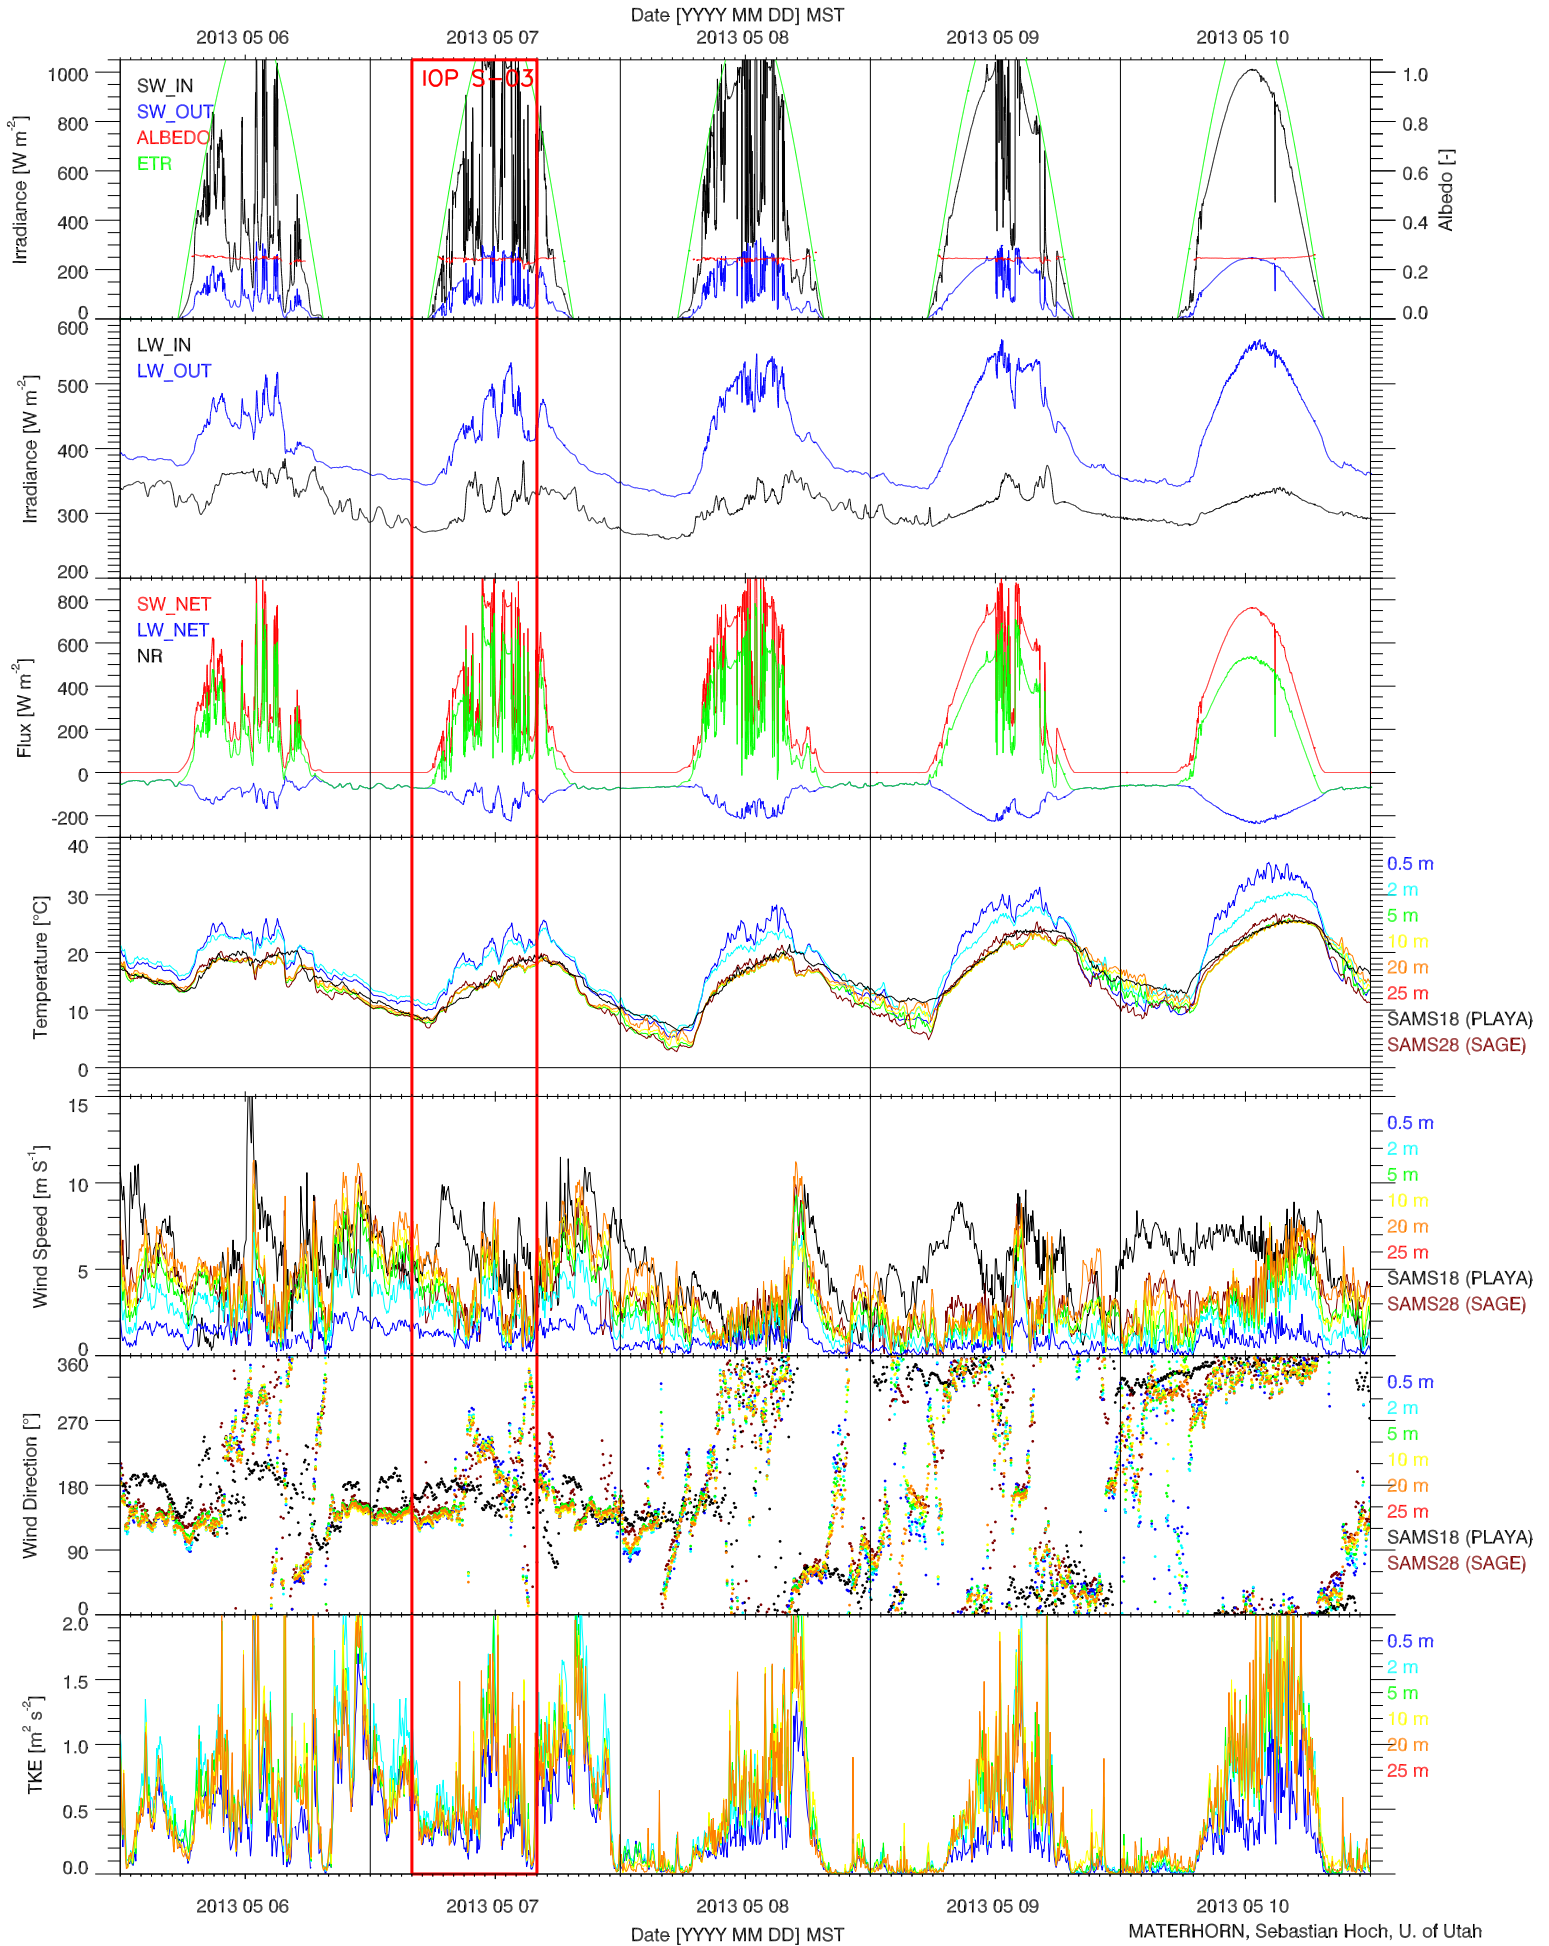

EFS SAGE - TOWER DATA QUICKLOOK

EFS SAGE - RADIATION & BASIC MET QUICKLOOK

EFS SAGE - SOIL T & GHF QUICKLOOK

EFS SAGE - SOIL PROPERTIES QUICKLOOK

EFS SAGE - ENERGY BALANCE QUICKLOOK

EFS SAGE - TOWER DATA QUICKLOOK

EFS SAGE - RADIATION & BASIC MET QUICKLOOK

EFS SAGE - SOIL T & GHF QUICKLOOK

EFS SAGE - SOIL PROPERTIES QUICKLOOK

EFS SAGE - ENERGY BALANCE QUICKLOOK

EFS SAGE - TOWER DATA QUICKLOOK

EFS SAGE - RADIATION & BASIC MET QUICKLOOK

EFS SAGE - SOIL T & GHF QUICKLOOK

EFS SAGE - SOIL PROPERTIES QUICKLOOK

EFS SAGE - ENERGY BALANCE QUICKLOOK

EFS SAGE - TOWER DATA QUICKLOOK

EFS SAGE - RADIATION & BASIC MET QUICKLOOK

EFS SAGE - SOIL T & GHF QUICKLOOK