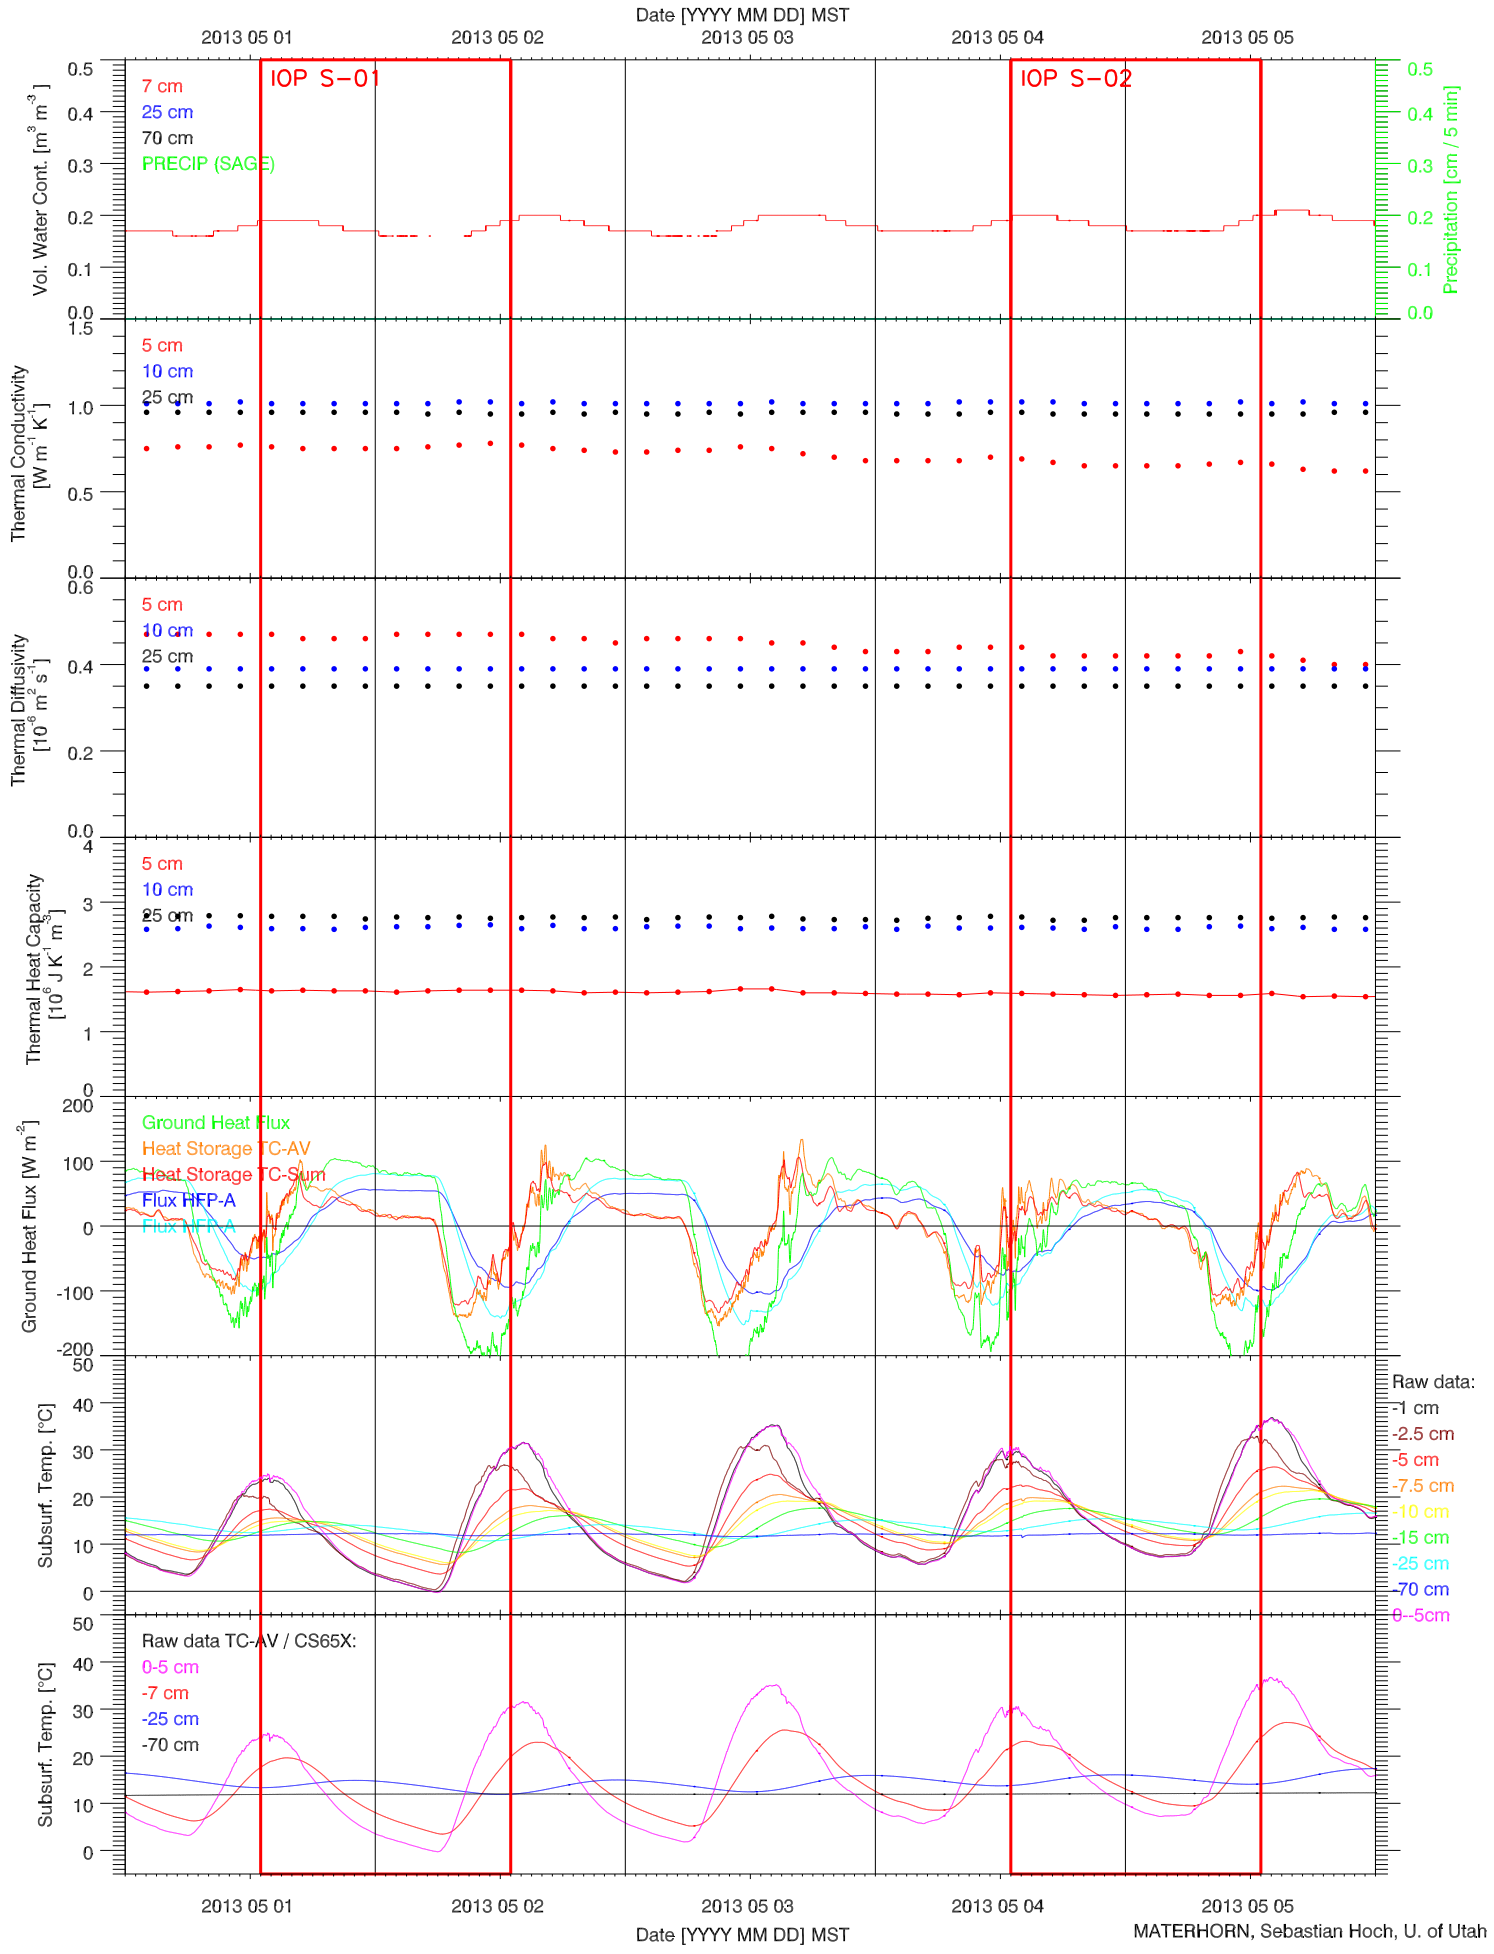

EFS SAGE - TOWER DATA QUICKLOOK

EFS SAGE - RADIATION & BASIC MET QUICKLOOK

EFS SAGE - SOIL T & GHF QUICKLOOK

EFS SAGE - SOIL PROPERTIES QUICKLOOK

EFS SAGE - ENERGY BALANCE QUICKLOOK

EFS SAGE - TOWER DATA QUICKLOOK

EFS SAGE - RADIATION & BASIC MET QUICKLOOK

EFS SAGE - SOIL T & GHF QUICKLOOK

EFS SAGE - SOIL PROPERTIES QUICKLOOK

EFS SAGE - ENERGY BALANCE QUICKLOOK

EFS SAGE - TOWER DATA QUICKLOOK

EFS SAGE - RADIATION & BASIC MET QUICKLOOK

EFS SAGE - SOIL T & GHF QUICKLOOK

EFS SAGE - SOIL PROPERTIES QUICKLOOK

EFS SAGE - ENERGY BALANCE QUICKLOOK

EFS SAGE - TOWER DATA QUICKLOOK

EFS SAGE - RADIATION & BASIC MET QUICKLOOK

EFS SAGE - SOIL T & GHF QUICKLOOK