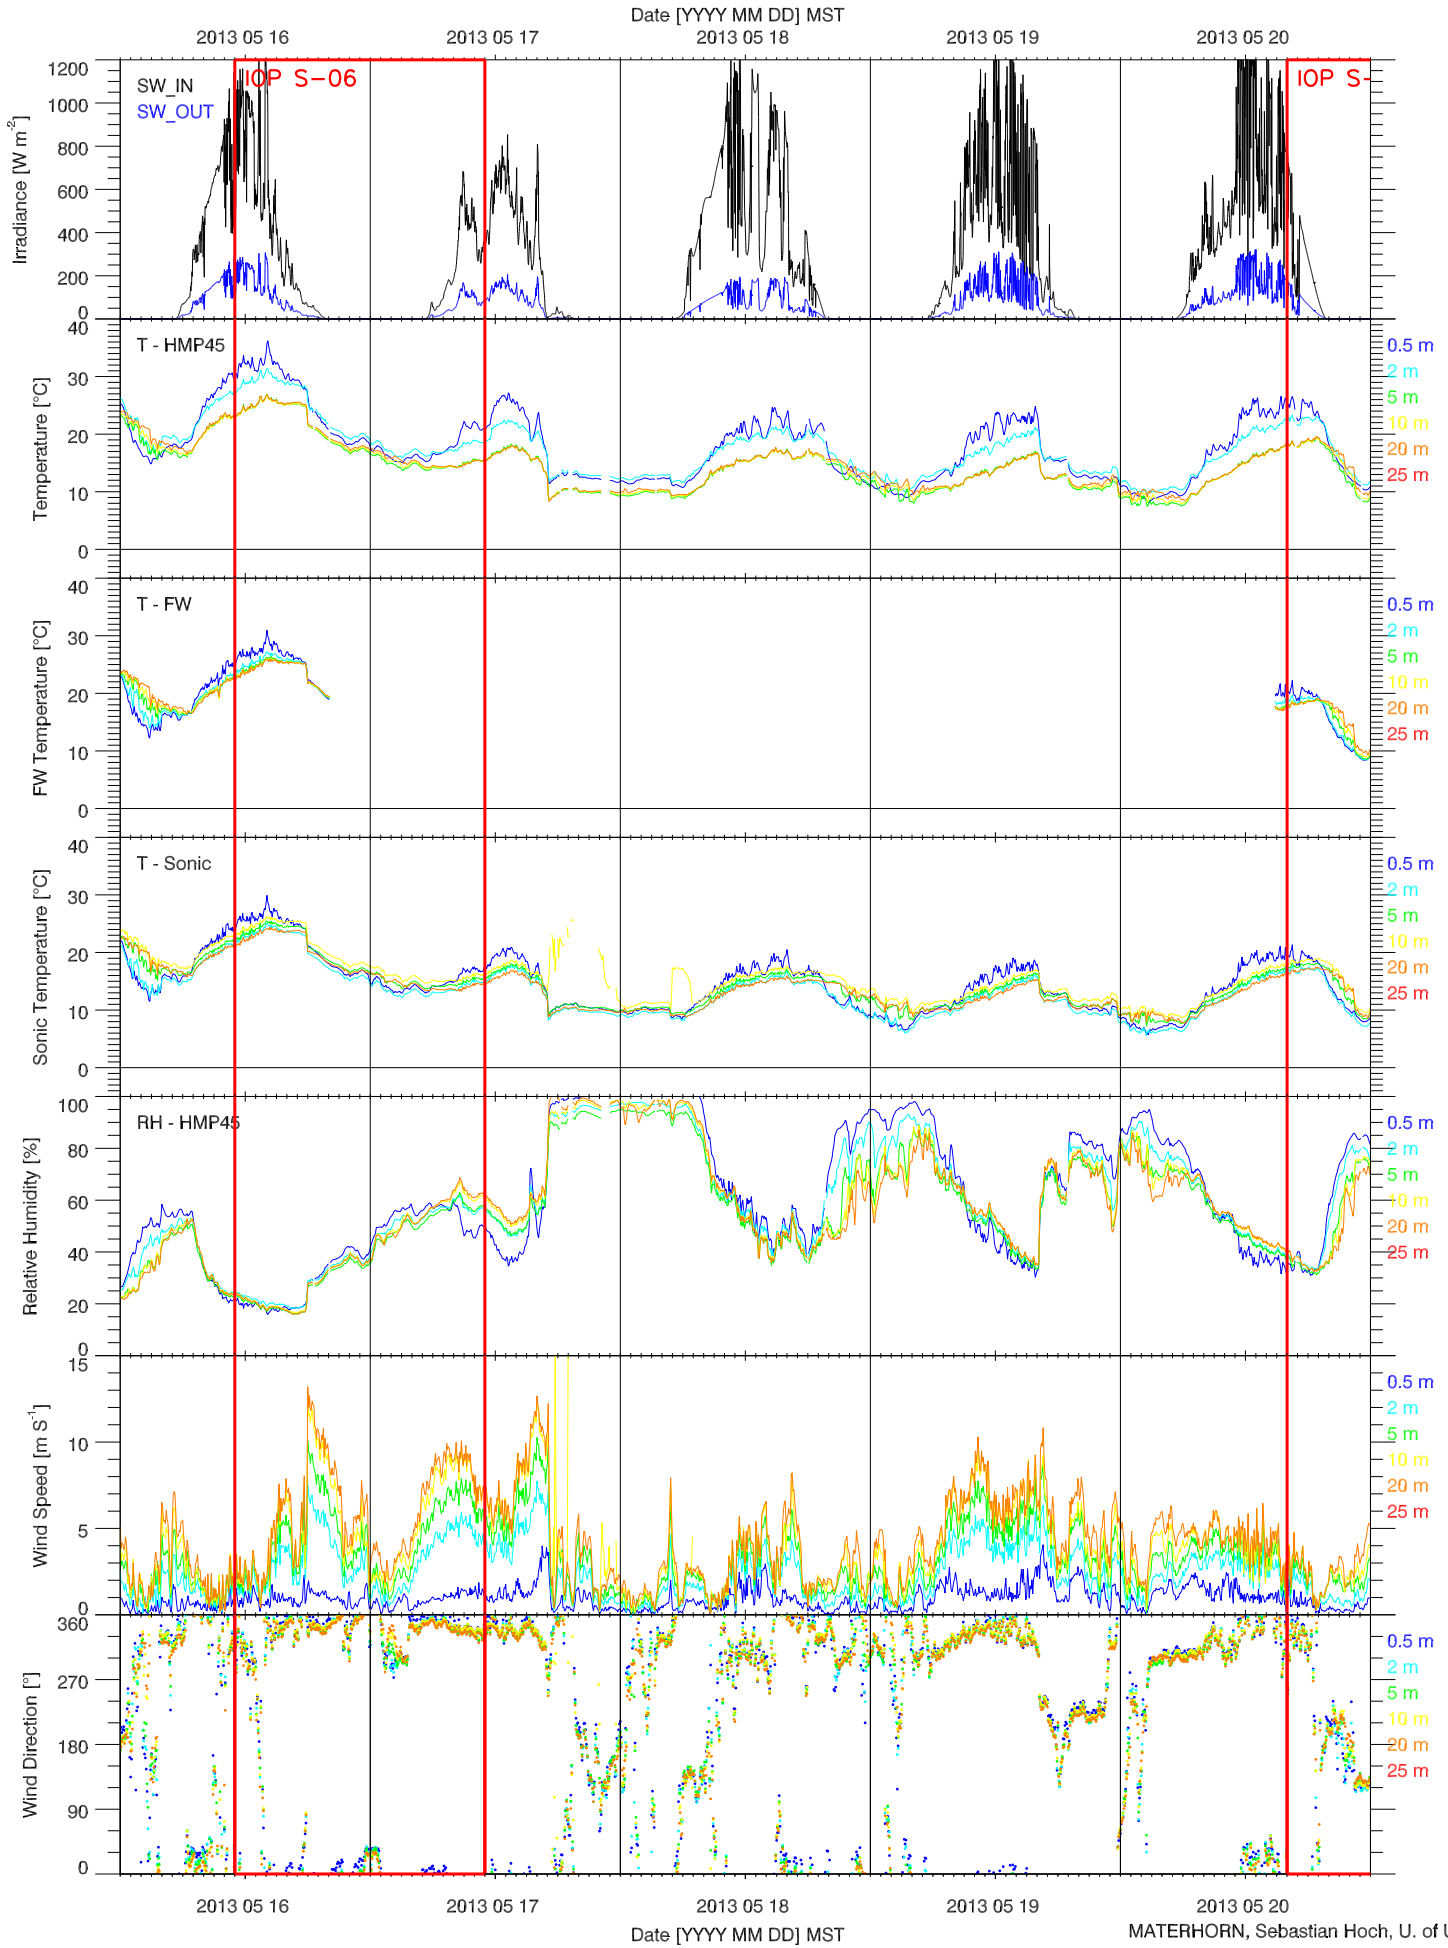

EFS SAGE - RADIATION & BASIC MET QUICKLOOK

EFS SAGE - SOIL T & GHF QUICKLOOK

EFS SAGE - SOIL PROPERTIES QUICKLOOK

EFS SAGE - ENERGY BALANCE QUICKLOOK

EFS SAGE - TOWER DATA QUICKLOOK

EFS SAGE - RADIATION & BASIC MET QUICKLOOK

EFS SAGE - SOIL T & GHF QUICKLOOK

EFS SAGE - SOIL PROPERTIES QUICKLOOK

EFS SAGE - ENERGY BALANCE QUICKLOOK

EFS SAGE - TOWER DATA QUICKLOOK

EFS SAGE - RADIATION & BASIC MET QUICKLOOK

EFS SAGE - SOIL T & GHF QUICKLOOK

EFS SAGE - SOIL PROPERTIES QUICKLOOK

EFS SAGE - ENERGY BALANCE QUICKLOOK

EFS SAGE - TOWER DATA QUICKLOOK

EFS SAGE - RADIATION & BASIC MET QUICKLOOK

EFS SAGE - SOIL T & GHF QUICKLOOK

EFS SAGE - SOIL PROPERTIES QUICKLOOK