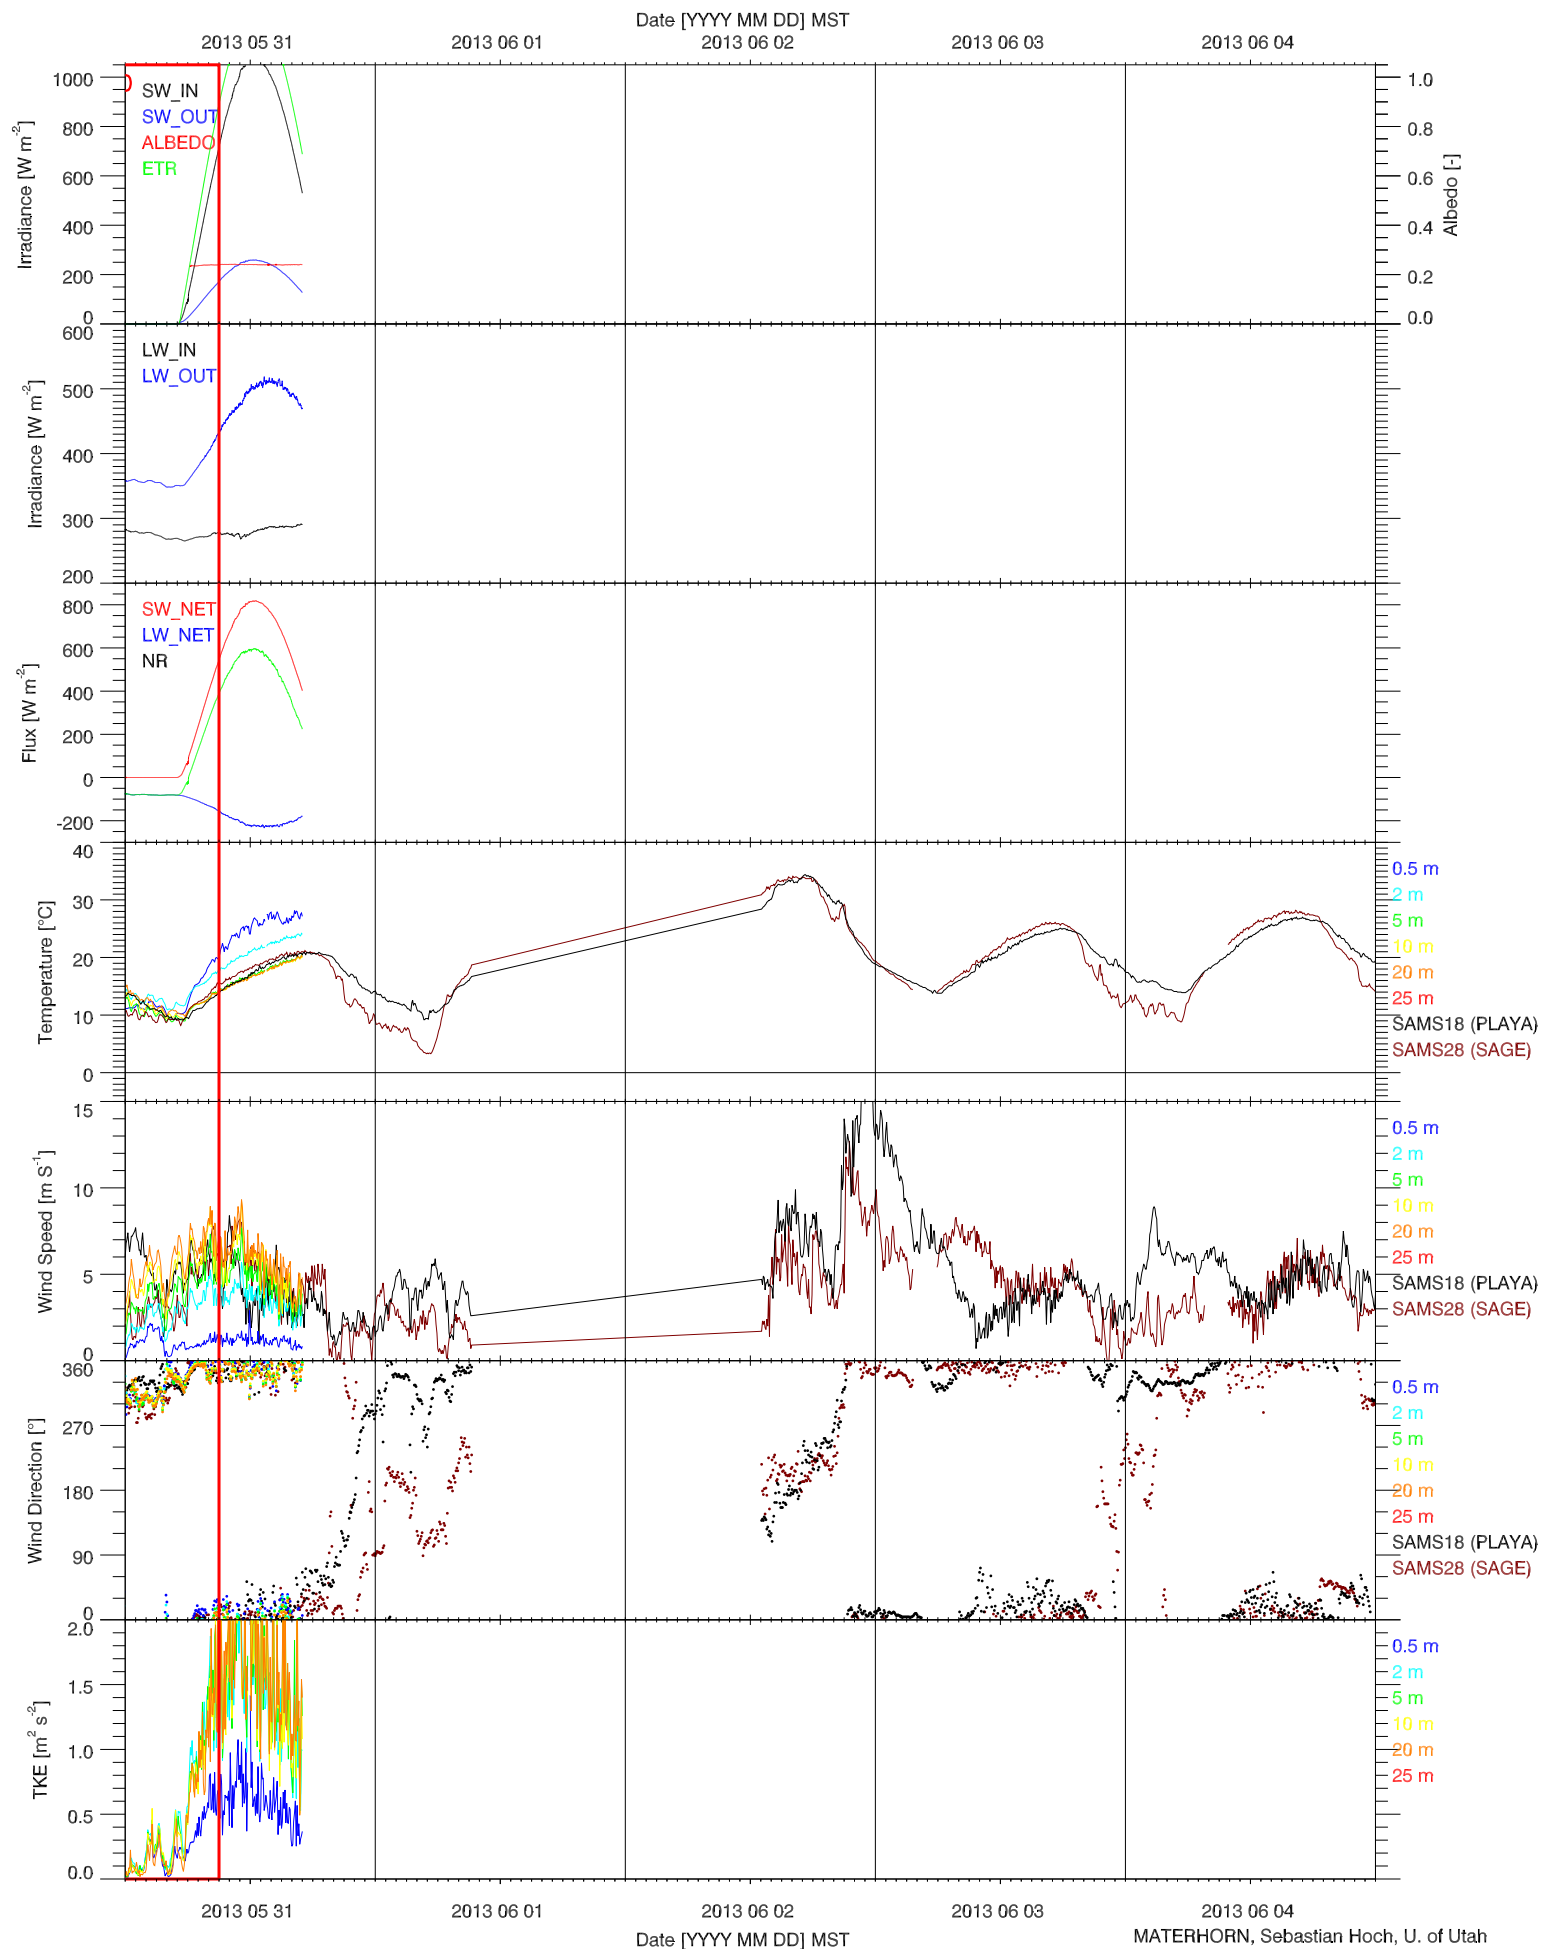

EFS SAGE - SOIL PROPERTIES QUICKLOOK

EFS SAGE - ENERGY BALANCE QUICKLOOK

EFS SAGE - TOWER DATA QUICKLOOK

EFS SAGE - RADIATION & BASIC MET QUICKLOOK

EFS SAGE - SOIL T & GHF QUICKLOOK

EFS SAGE - SOIL PROPERTIES QUICKLOOK

EFS SAGE - ENERGY BALANCE QUICKLOOK

EFS SAGE - TOWER DATA QUICKLOOK

EFS SAGE - RADIATION & BASIC MET QUICKLOOK

EFS SAGE - SOIL T & GHF QUICKLOOK

EFS SAGE - SOIL PROPERTIES QUICKLOOK

EFS SAGE - ENERGY BALANCE QUICKLOOK

EFS SAGE - TOWER DATA QUICKLOOK

EFS SAGE - RADIATION & BASIC MET QUICKLOOK

EFS SAGE - SOIL T & GHF QUICKLOOK

EFS SAGE - SOIL PROPERTIES QUICKLOOK

EFS SAGE - ENERGY BALANCE QUICKLOOK