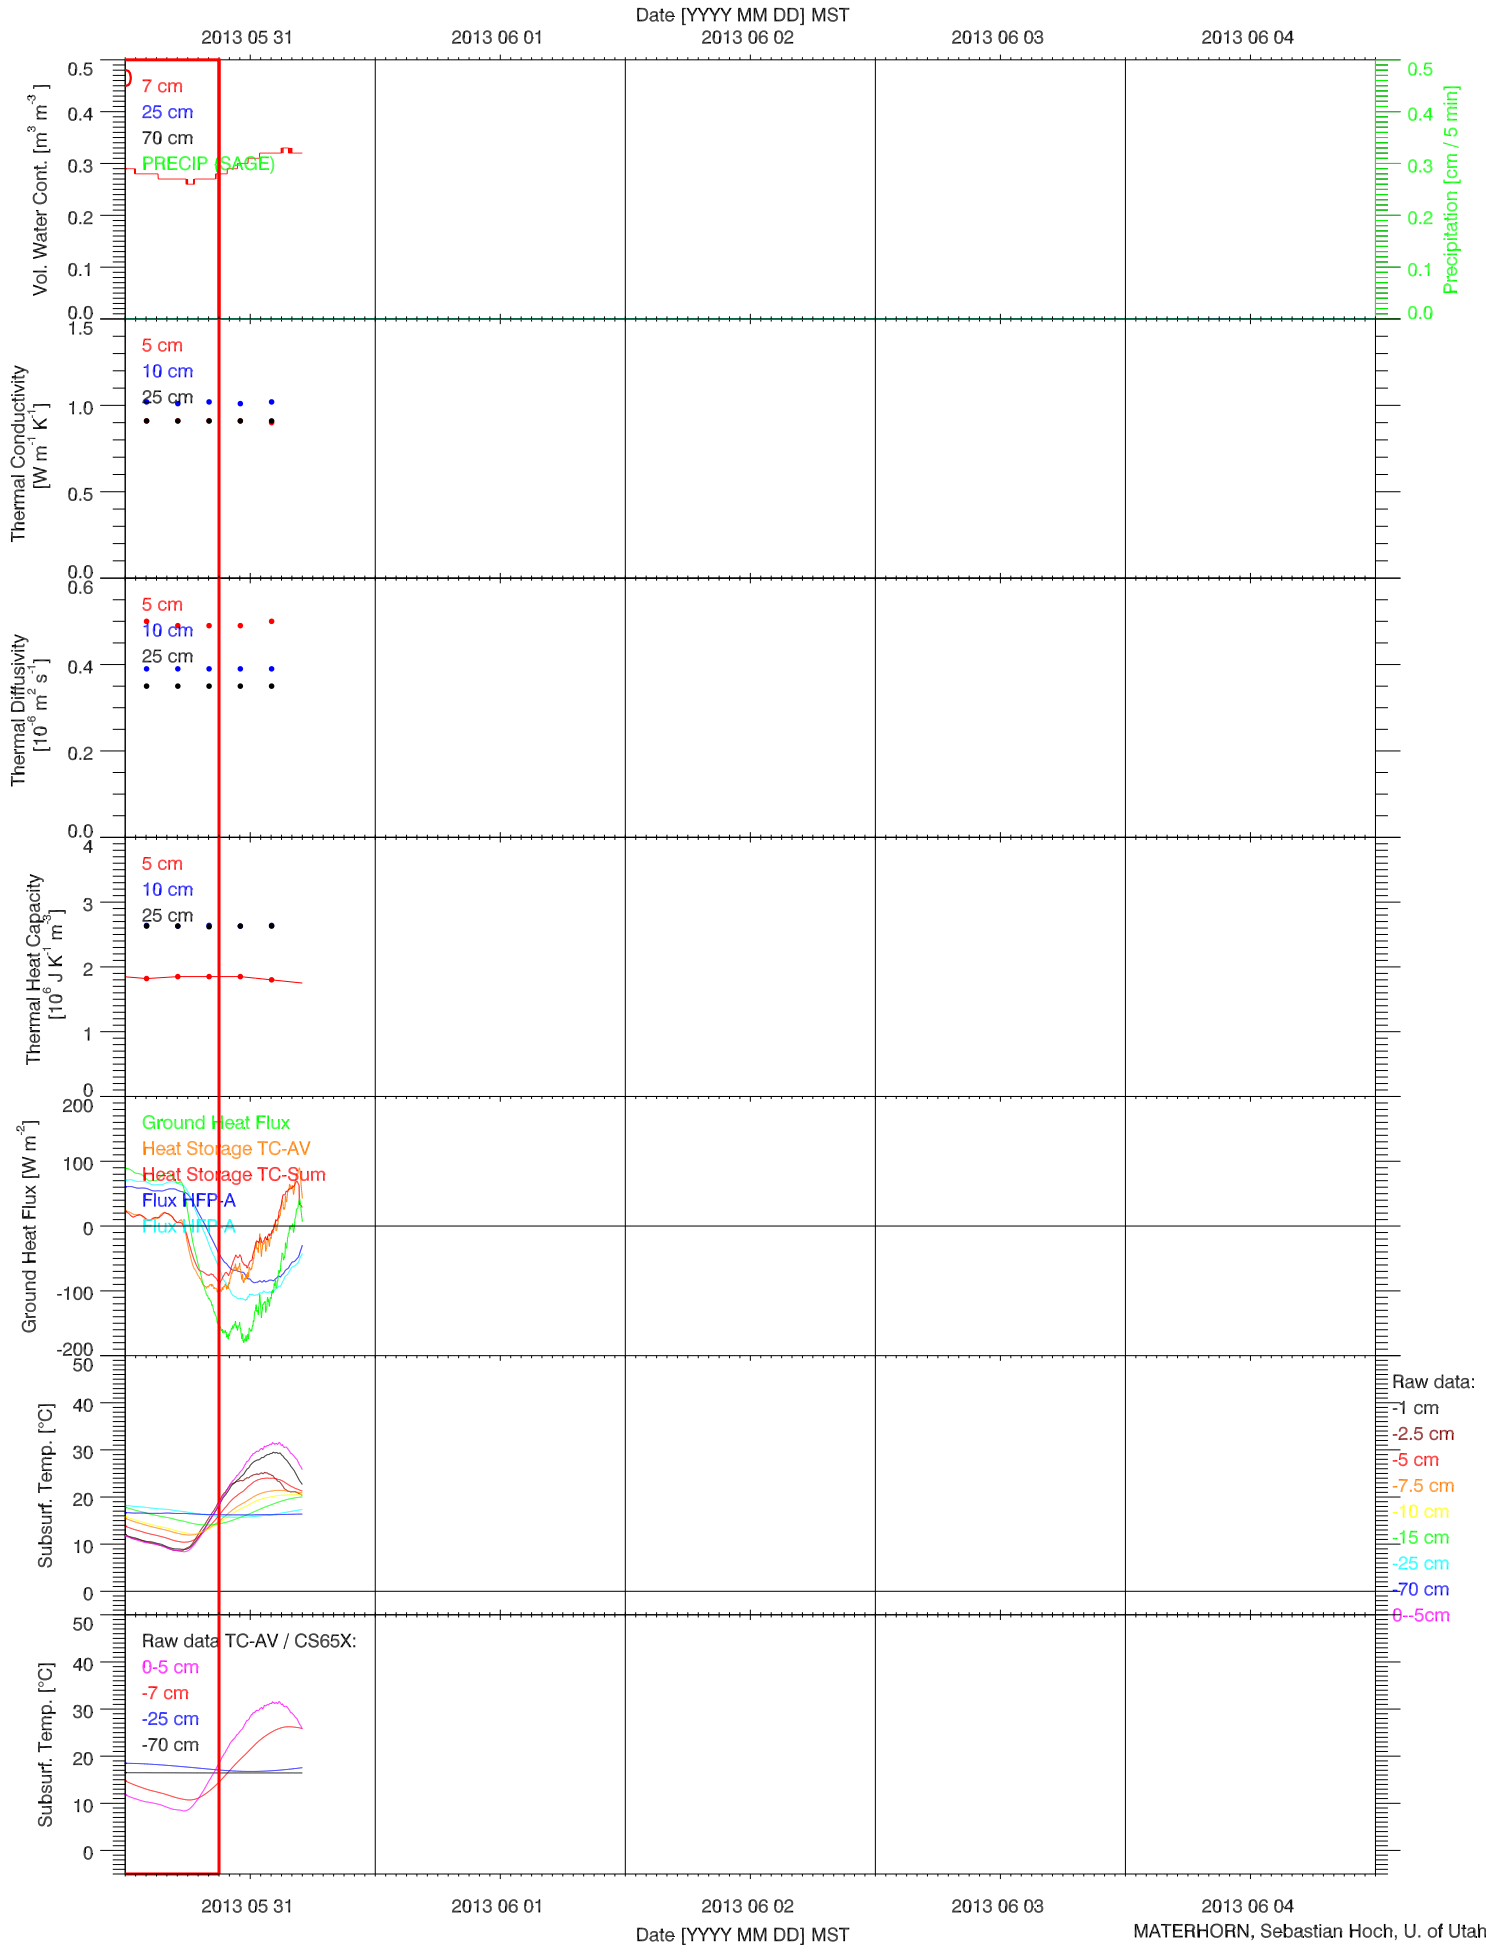

EFS SAGE - SOIL T & GHF QUICKLOOK

EFS SAGE - SOIL PROPERTIES QUICKLOOK

EFS SAGE - ENERGY BALANCE QUICKLOOK

EFS SAGE - TOWER DATA QUICKLOOK

EFS SAGE - RADIATION & BASIC MET QUICKLOOK

EFS SAGE - SOIL T & GHF QUICKLOOK

EFS SAGE - SOIL PROPERTIES QUICKLOOK

EFS SAGE - ENERGY BALANCE QUICKLOOK

EFS SAGE - TOWER DATA QUICKLOOK

EFS SAGE - RADIATION & BASIC MET QUICKLOOK

EFS SAGE - SOIL T & GHF QUICKLOOK

EFS SAGE - SOIL PROPERTIES QUICKLOOK

EFS SAGE - ENERGY BALANCE QUICKLOOK

EFS SAGE - TOWER DATA QUICKLOOK

EFS SAGE - RADIATION & BASIC MET QUICKLOOK

EFS SAGE - SOIL T & GHF QUICKLOOK

EFS SAGE - SOIL PROPERTIES QUICKLOOK

EFS SAGE - ENERGY BALANCE QUICKLOOK

EFS SAGE - TOWER DATA QUICKLOOK

EFS SAGE - RADIATION & BASIC MET QUICKLOOK

EFS SAGE - SOIL T & GHF QUICKLOOK

EFS SAGE - SOIL PROPERTIES QUICKLOOK

EFS SAGE - ENERGY BALANCE QUICKLOOK