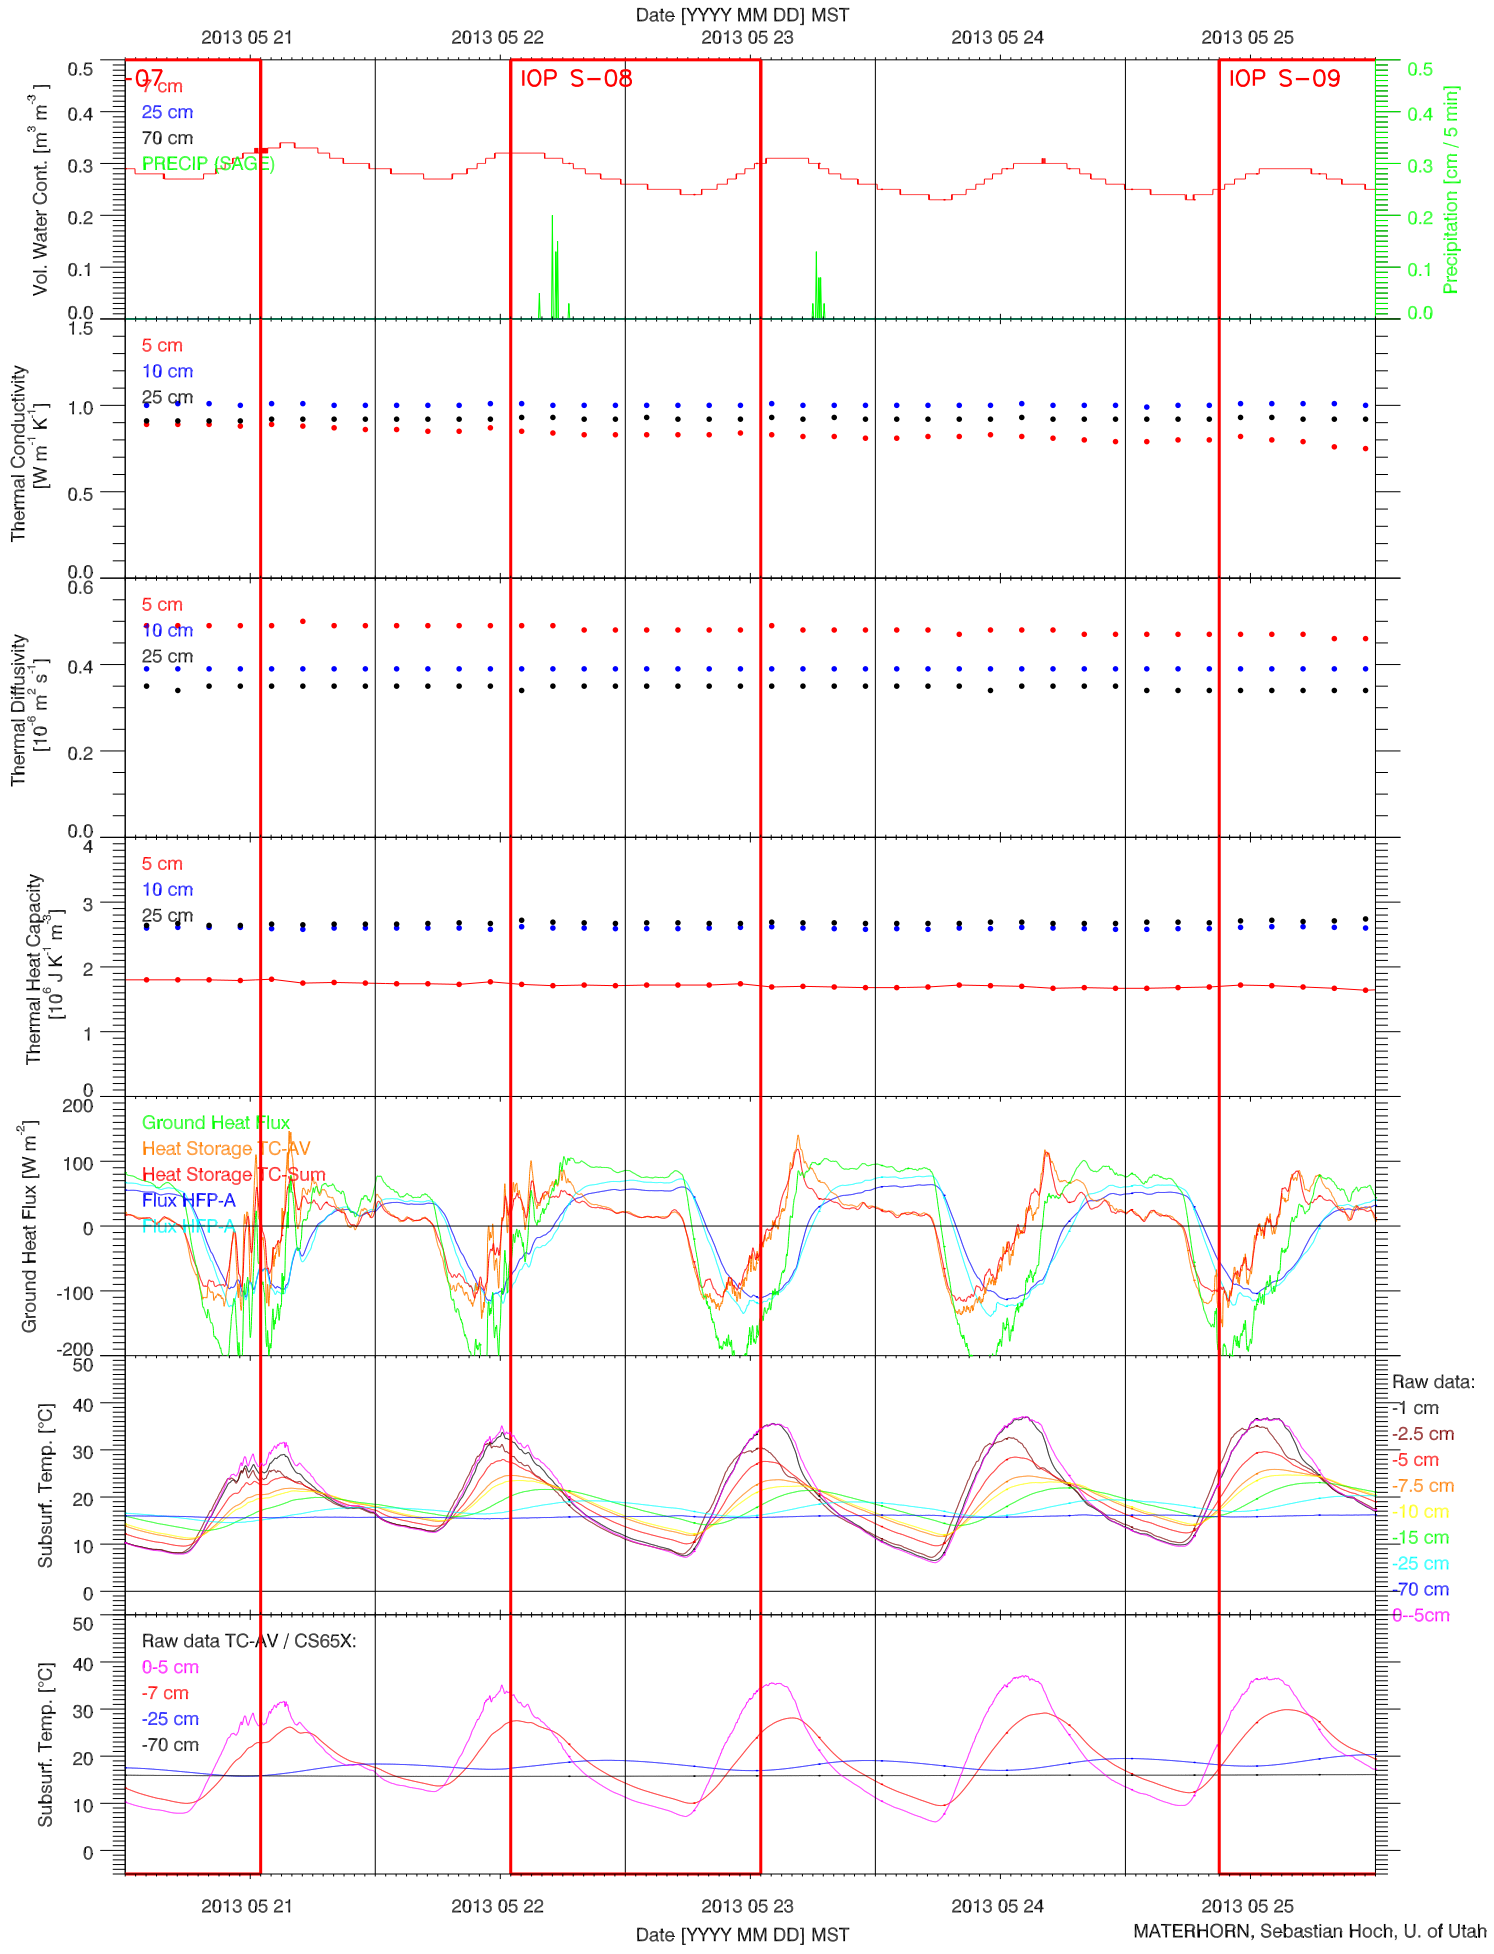

EFS SAGE - SOIL T & GHF QUICKLOOK

EFS SAGE - SOIL PROPERTIES QUICKLOOK

EFS SAGE - ENERGY BALANCE QUICKLOOK

EFS SAGE - TOWER DATA QUICKLOOK

EFS SAGE - RADIATION & BASIC MET QUICKLOOK

EFS SAGE - SOIL T & GHF QUICKLOOK

EFS SAGE - SOIL PROPERTIES QUICKLOOK

EFS SAGE - ENERGY BALANCE QUICKLOOK

EFS SAGE - TOWER DATA QUICKLOOK

EFS SAGE - RADIATION & BASIC MET QUICKLOOK

EFS SAGE - SOIL T & GHF QUICKLOOK

EFS SAGE - SOIL PROPERTIES QUICKLOOK

EFS SAGE - ENERGY BALANCE QUICKLOOK

EFS SAGE - TOWER DATA QUICKLOOK

EFS SAGE - RADIATION & BASIC MET QUICKLOOK

EFS SAGE - SOIL T & GHF QUICKLOOK

EFS SAGE - SOIL PROPERTIES QUICKLOOK

EFS SAGE - ENERGY BALANCE QUICKLOOK