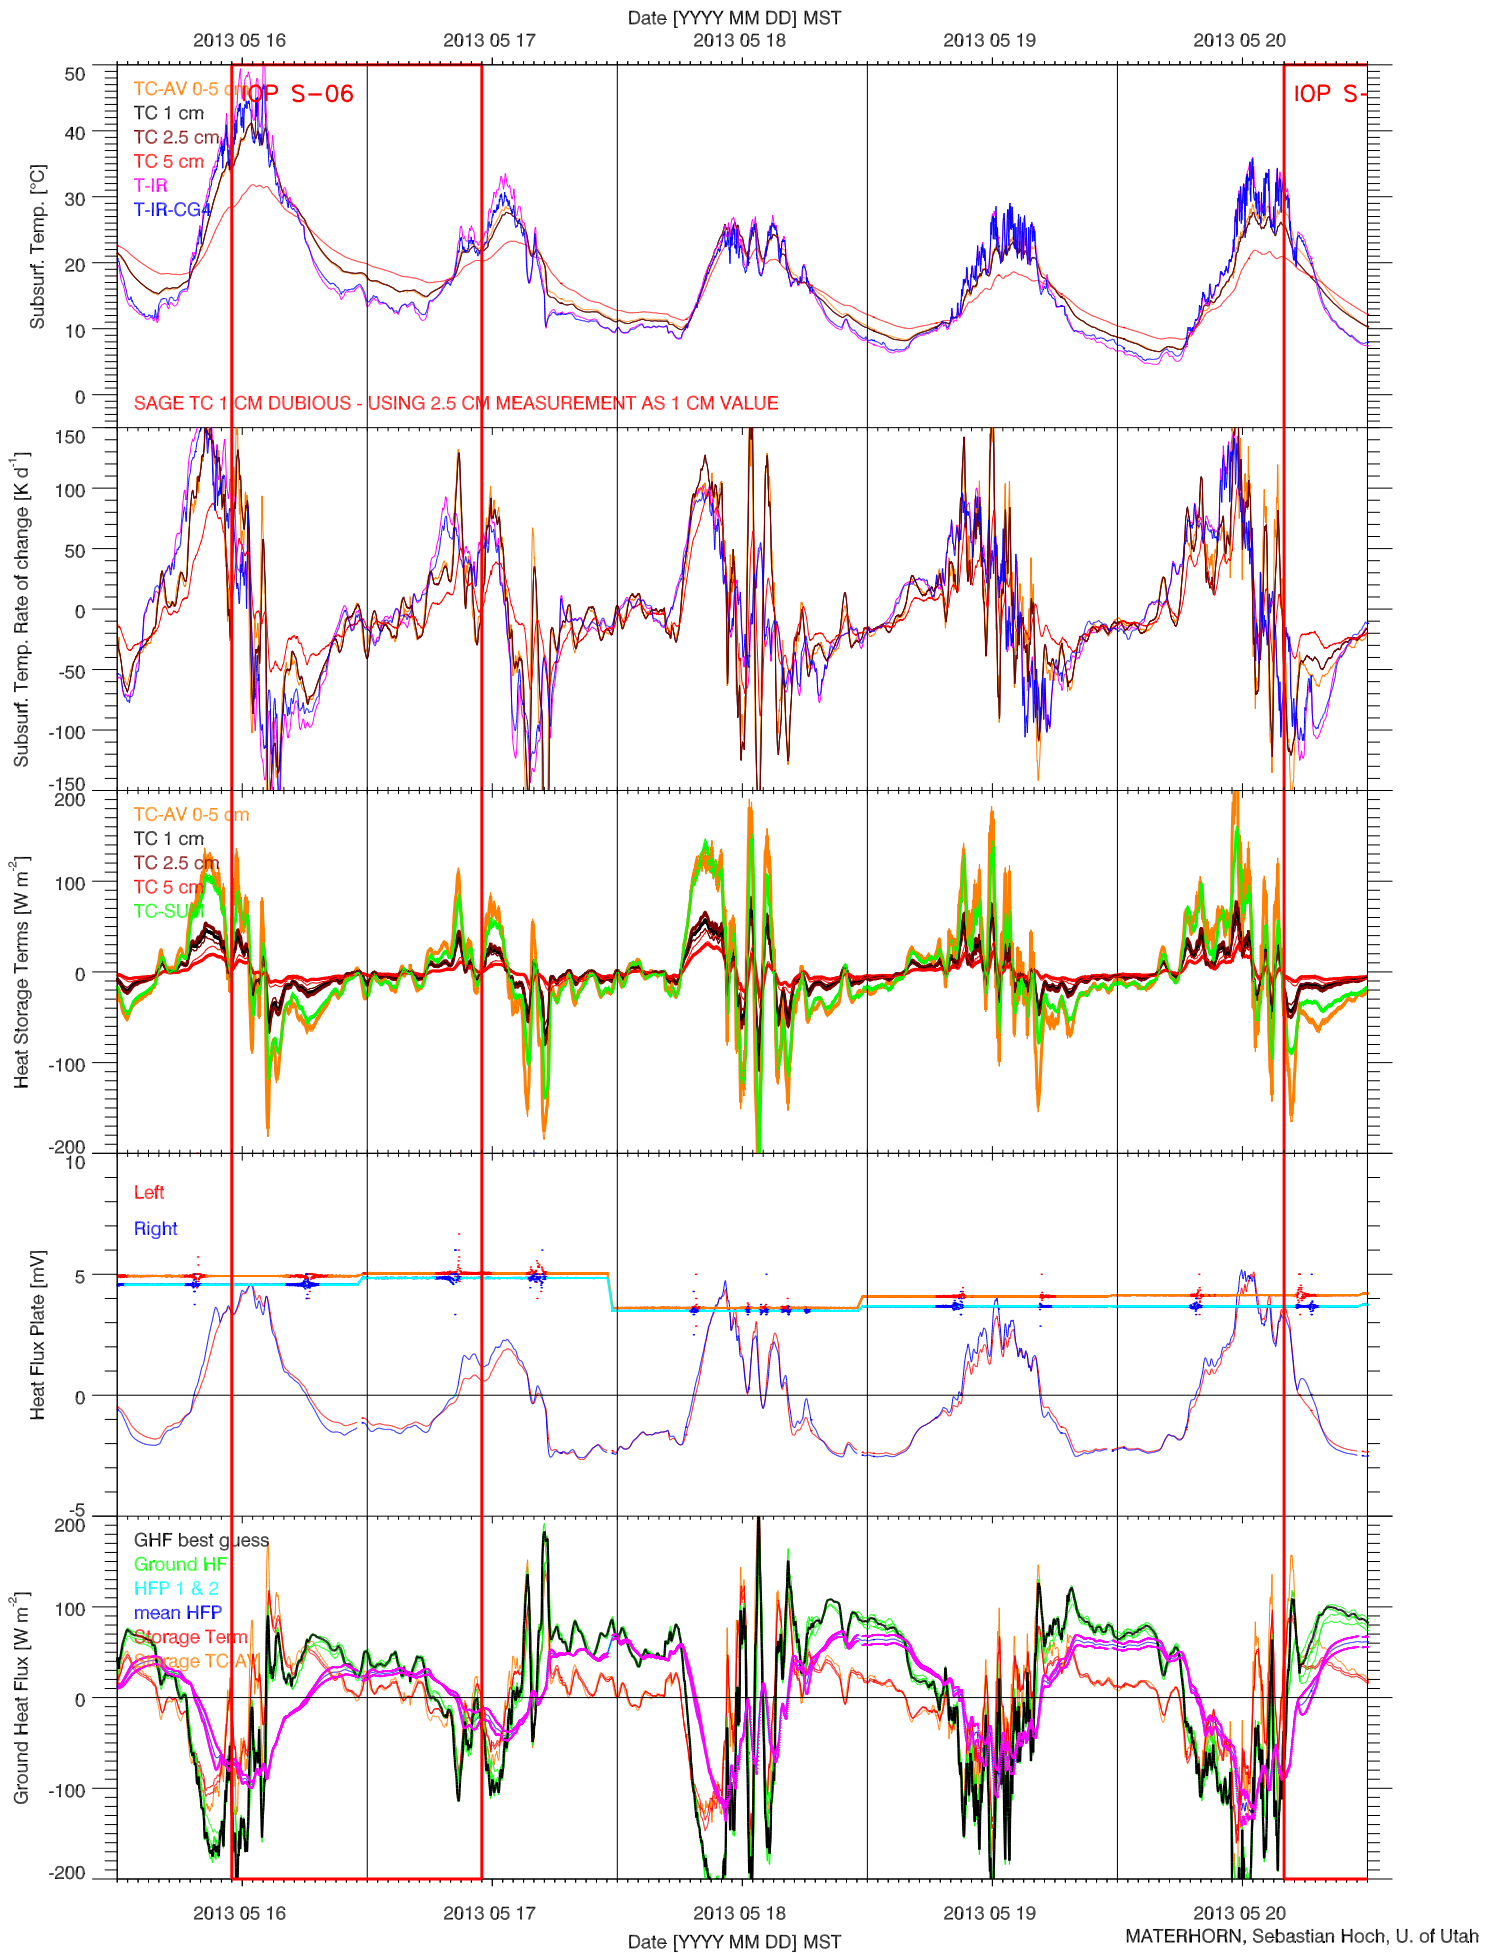

EFS SAGE - RADIATION & BASIC MET QUICKLOOK

EFS SAGE - SOIL T & GHF QUICKLOOK

EFS SAGE - SOIL PROPERTIES QUICKLOOK

EFS SAGE - ENERGY BALANCE QUICKLOOK

EFS SAGE - TOWER DATA QUICKLOOK

EFS SAGE - RADIATION & BASIC MET QUICKLOOK

EFS SAGE - SOIL T & GHF QUICKLOOK

EFS SAGE - SOIL PROPERTIES QUICKLOOK

EFS SAGE - ENERGY BALANCE QUICKLOOK

EFS SAGE - TOWER DATA QUICKLOOK

EFS SAGE - RADIATION & BASIC MET QUICKLOOK

EFS SAGE - SOIL T & GHF QUICKLOOK

EFS SAGE - SOIL PROPERTIES QUICKLOOK

EFS SAGE - ENERGY BALANCE QUICKLOOK

EFS SAGE - TOWER DATA QUICKLOOK

EFS SAGE - RADIATION & BASIC MET QUICKLOOK

EFS SAGE - SOIL T & GHF QUICKLOOK

EFS SAGE - SOIL PROPERTIES QUICKLOOK