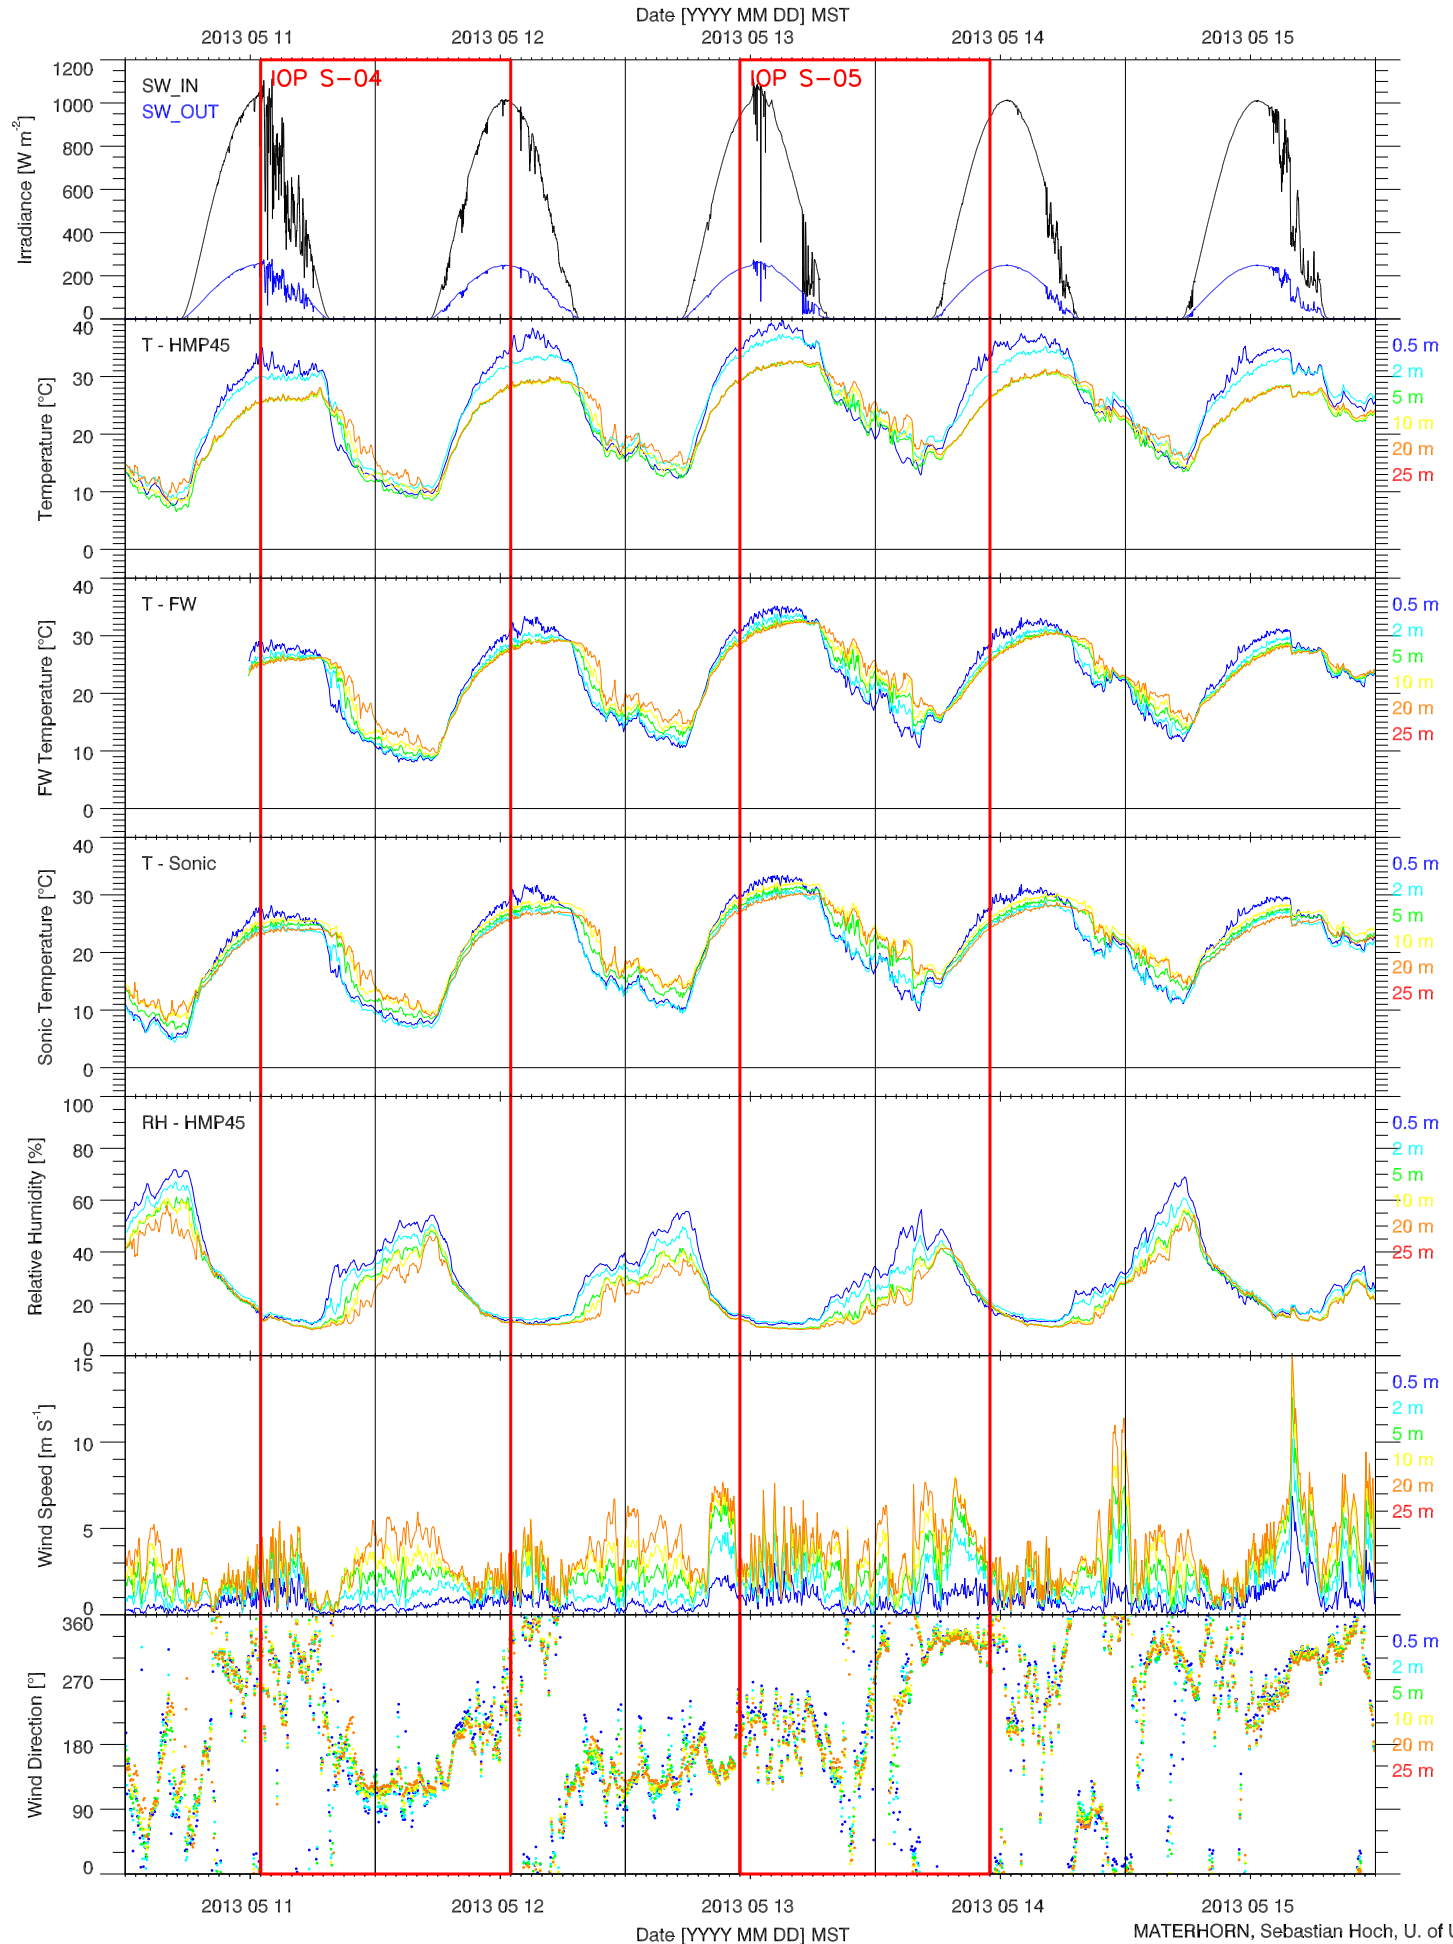

EFS SAGE - TOWER DATA QUICKLOOK

EFS SAGE - RADIATION & BASIC MET QUICKLOOK

EFS SAGE - SOIL T & GHF QUICKLOOK

EFS SAGE - SOIL PROPERTIES QUICKLOOK

EFS SAGE - ENERGY BALANCE QUICKLOOK

EFS SAGE - TOWER DATA QUICKLOOK

EFS SAGE - RADIATION & BASIC MET QUICKLOOK

EFS SAGE - SOIL T & GHF QUICKLOOK

EFS SAGE - SOIL PROPERTIES QUICKLOOK

EFS SAGE - ENERGY BALANCE QUICKLOOK

EFS SAGE - TOWER DATA QUICKLOOK

EFS SAGE - RADIATION & BASIC MET QUICKLOOK

EFS SAGE - SOIL T & GHF QUICKLOOK

EFS SAGE - SOIL PROPERTIES QUICKLOOK

EFS SAGE - ENERGY BALANCE QUICKLOOK

EFS SAGE - TOWER DATA QUICKLOOK

EFS SAGE - RADIATION & BASIC MET QUICKLOOK

EFS SAGE - SOIL T & GHF QUICKLOOK