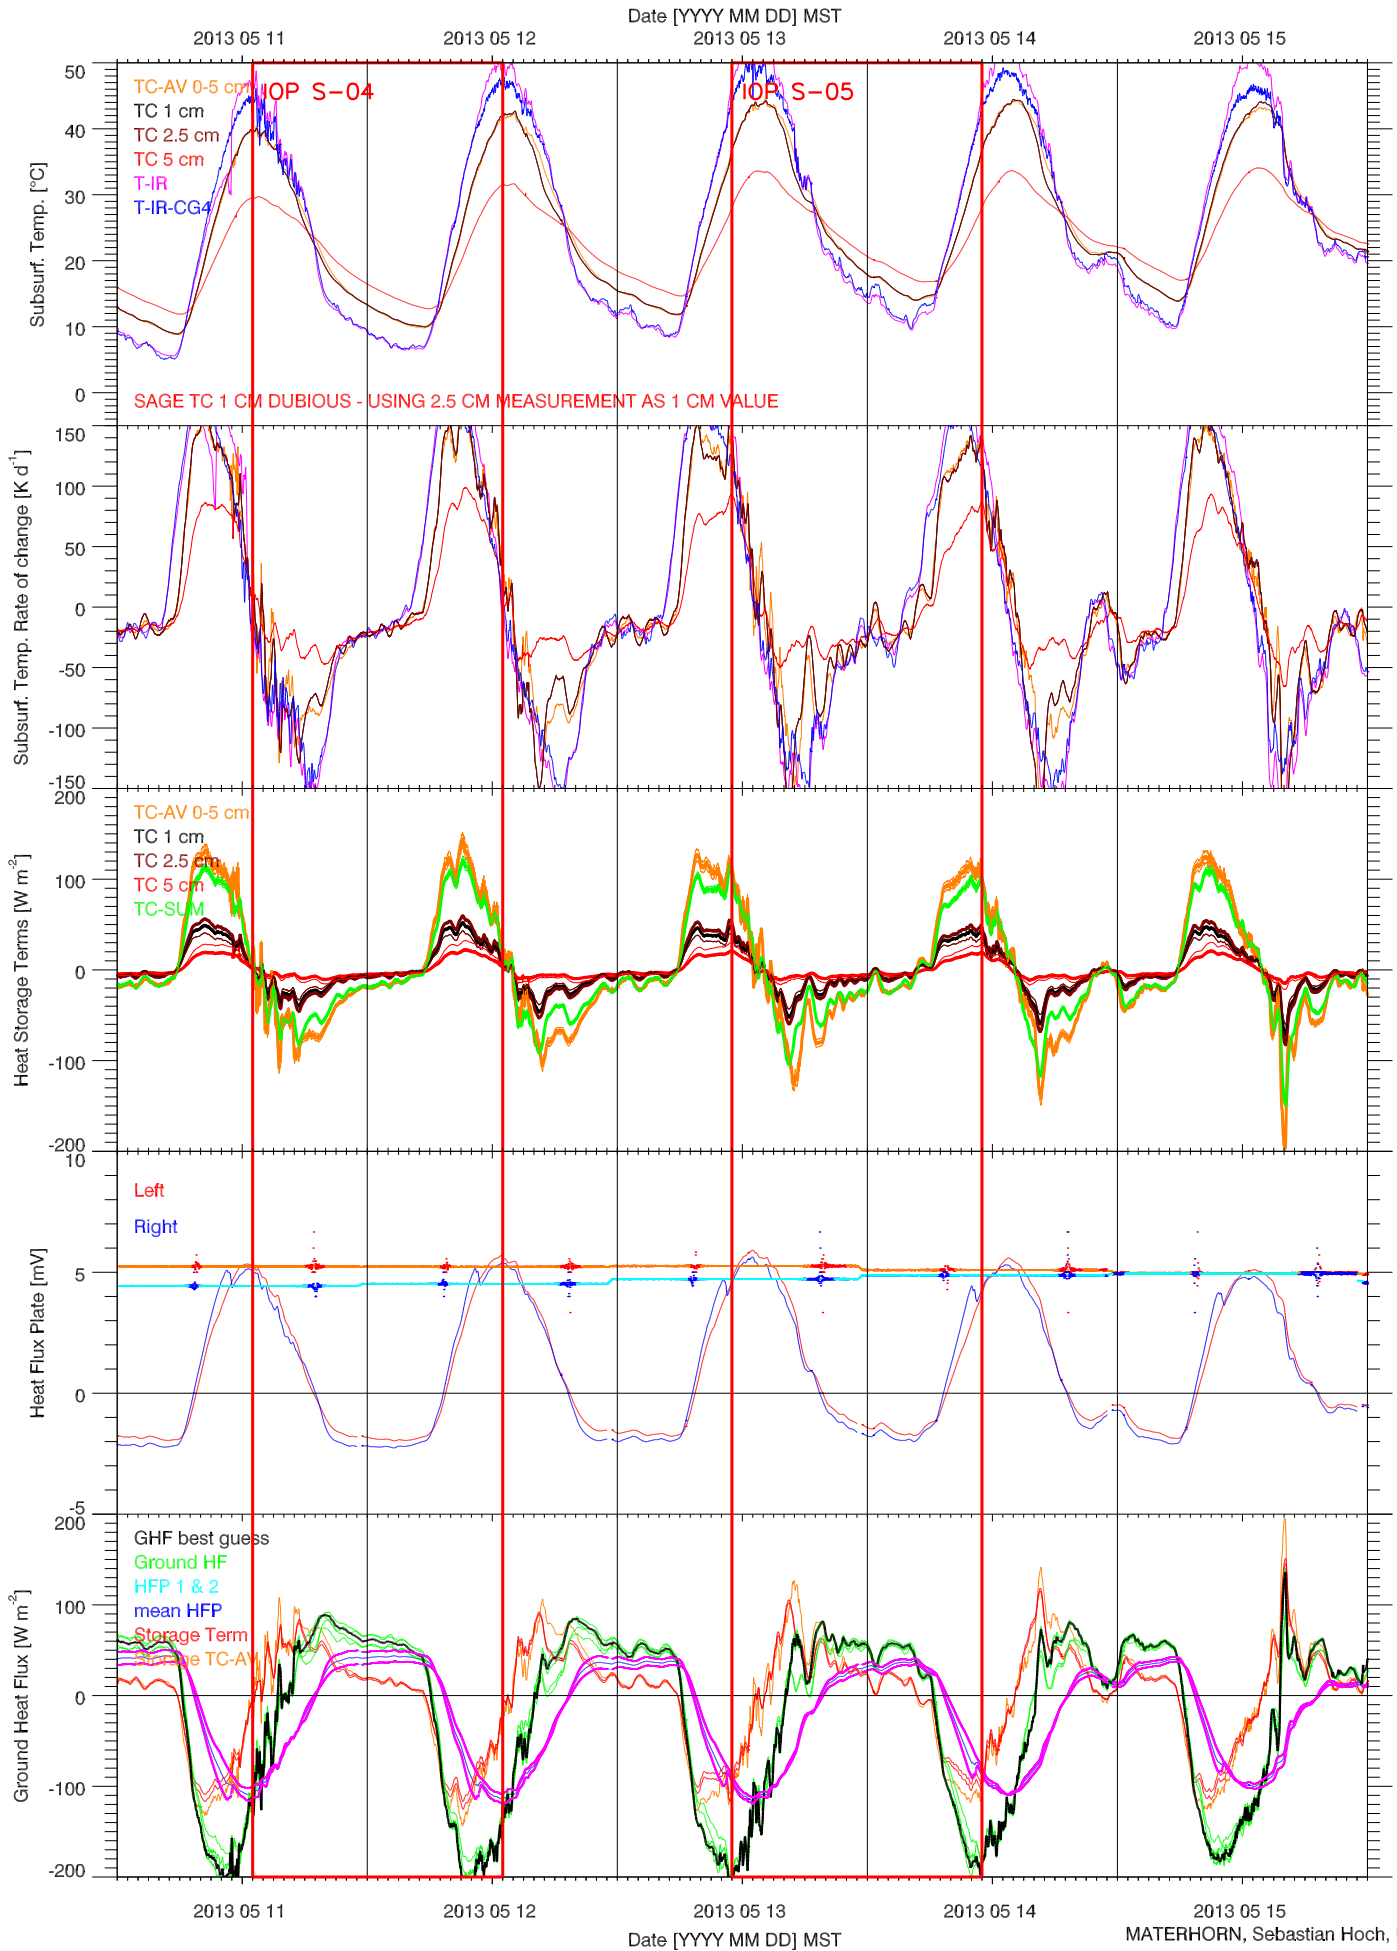

EFS SAGE - TOWER DATA QUICKLOOK

EFS SAGE - RADIATION & BASIC MET QUICKLOOK

EFS SAGE - SOIL T & GHF QUICKLOOK

EFS SAGE - SOIL PROPERTIES QUICKLOOK

EFS SAGE - ENERGY BALANCE QUICKLOOK

EFS SAGE - TOWER DATA QUICKLOOK

EFS SAGE - RADIATION & BASIC MET QUICKLOOK

EFS SAGE - SOIL T & GHF QUICKLOOK

EFS SAGE - SOIL PROPERTIES QUICKLOOK

EFS SAGE - ENERGY BALANCE QUICKLOOK

EFS SAGE - TOWER DATA QUICKLOOK

EFS SAGE - RADIATION & BASIC MET QUICKLOOK

EFS SAGE - SOIL T & GHF QUICKLOOK

EFS SAGE - SOIL PROPERTIES QUICKLOOK

EFS SAGE - ENERGY BALANCE QUICKLOOK

EFS SAGE - TOWER DATA QUICKLOOK

EFS SAGE - RADIATION & BASIC MET QUICKLOOK

EFS SAGE - SOIL T & GHF QUICKLOOK