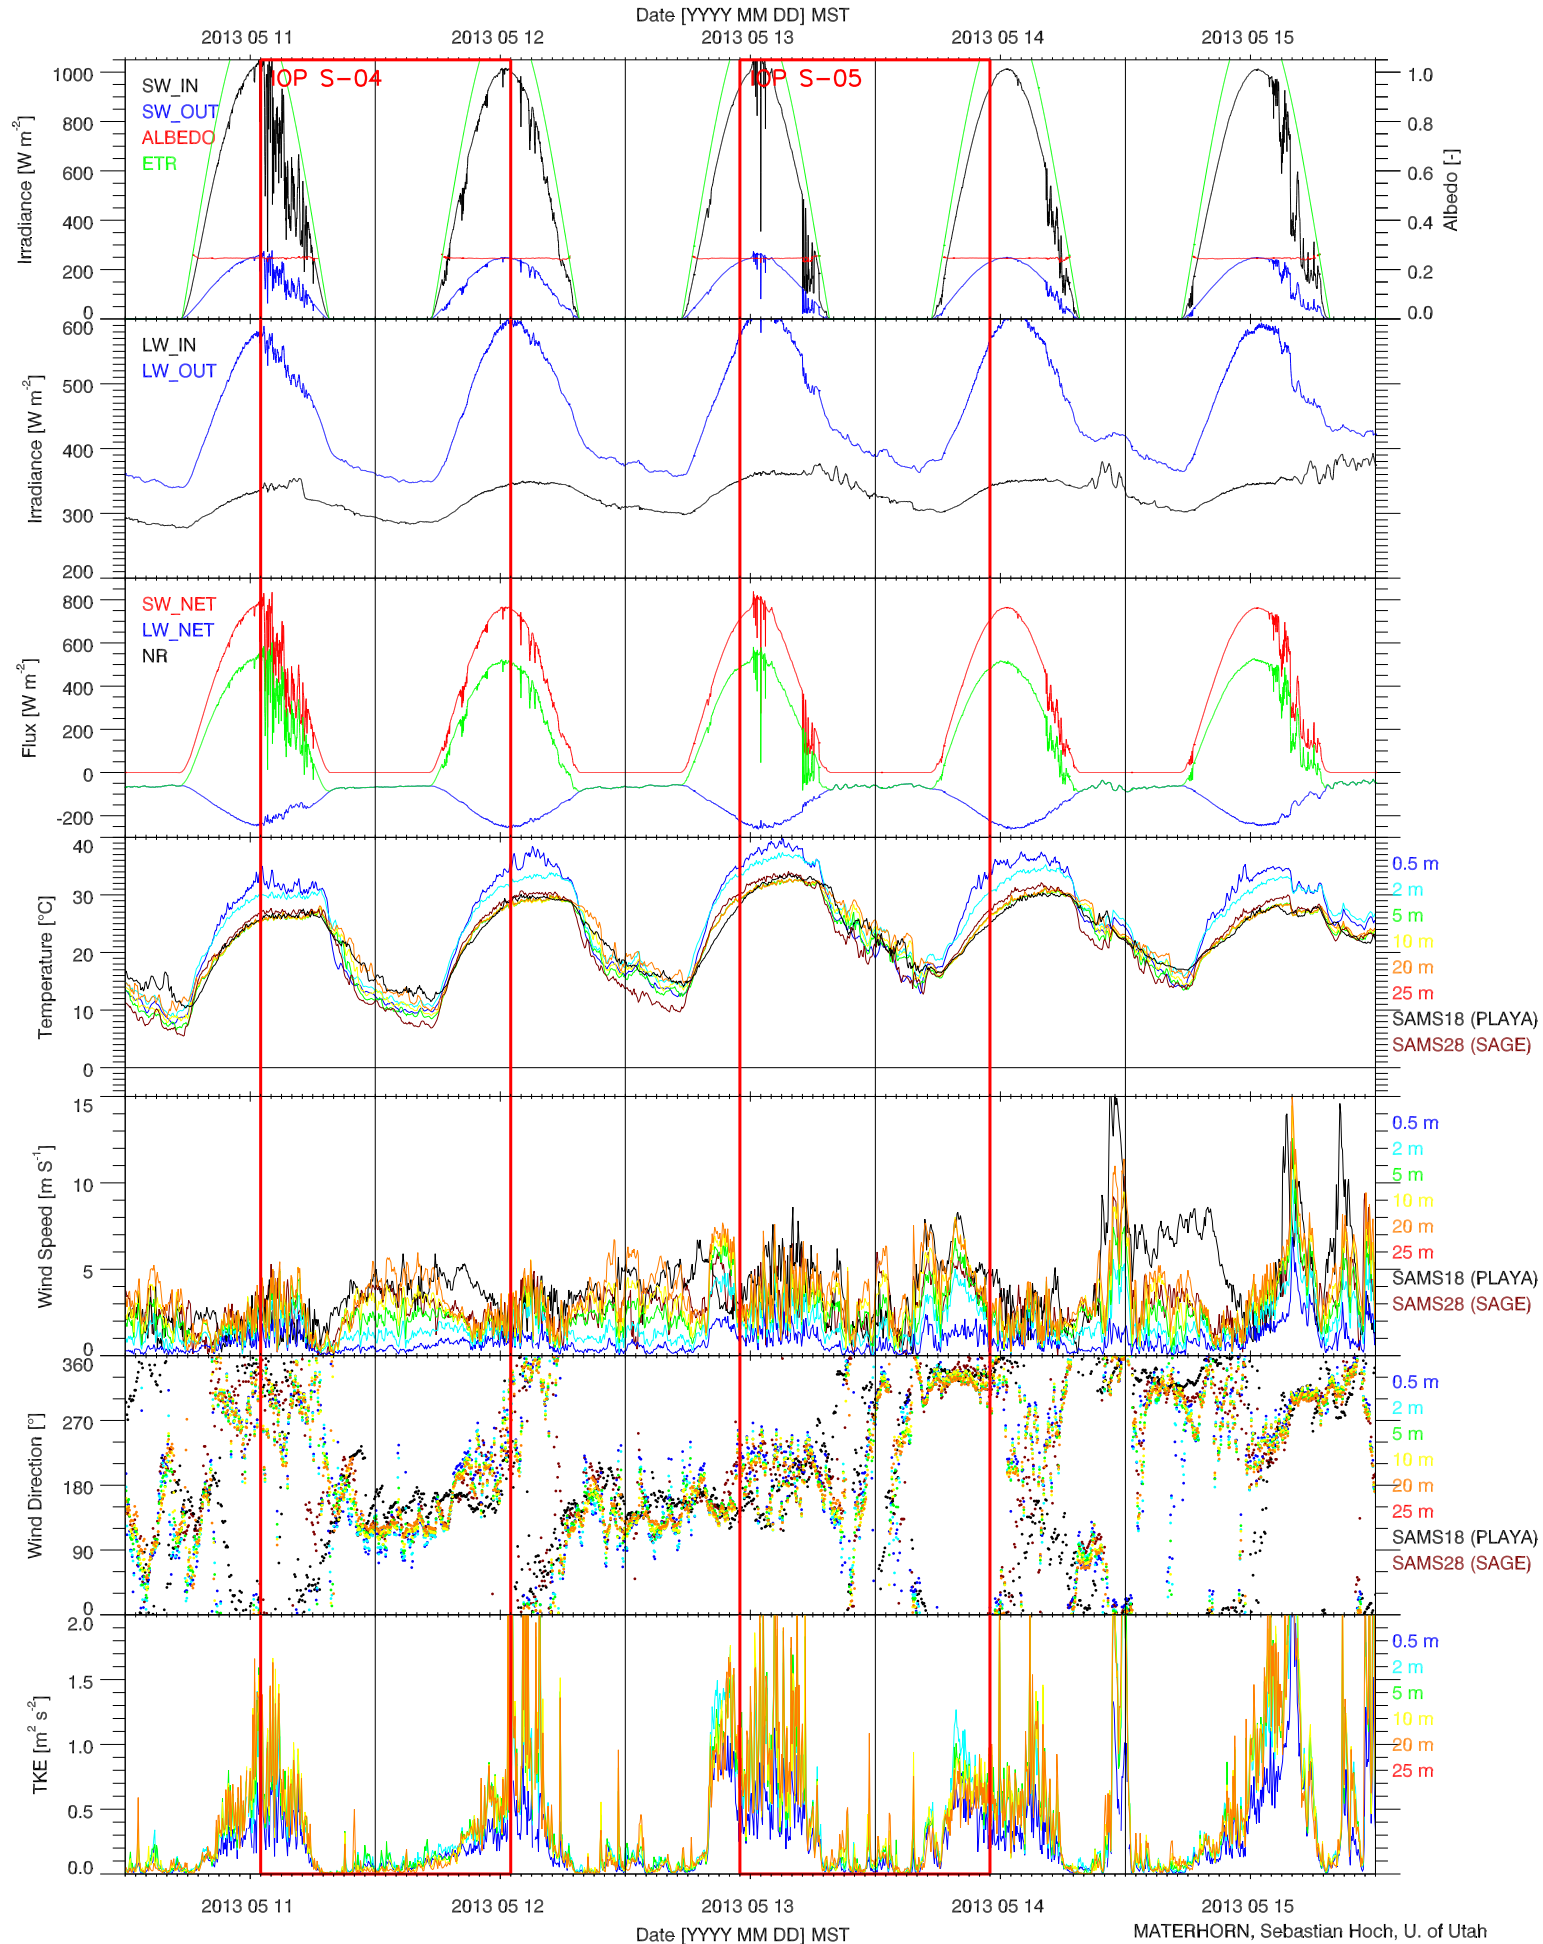

EFS SAGE - TOWER DATA QUICKLOOK

EFS SAGE - RADIATION & BASIC MET QUICKLOOK

EFS SAGE - SOIL T & GHF QUICKLOOK

EFS SAGE - SOIL PROPERTIES QUICKLOOK

EFS SAGE - ENERGY BALANCE QUICKLOOK

EFS SAGE - TOWER DATA QUICKLOOK

EFS SAGE - RADIATION & BASIC MET QUICKLOOK

EFS SAGE - SOIL T & GHF QUICKLOOK

EFS SAGE - SOIL PROPERTIES QUICKLOOK

EFS SAGE - ENERGY BALANCE QUICKLOOK

EFS SAGE - TOWER DATA QUICKLOOK

EFS SAGE - RADIATION & BASIC MET QUICKLOOK

EFS SAGE - SOIL T & GHF QUICKLOOK

EFS SAGE - SOIL PROPERTIES QUICKLOOK

EFS SAGE - ENERGY BALANCE QUICKLOOK

EFS SAGE - TOWER DATA QUICKLOOK

EFS SAGE - RADIATION & BASIC MET QUICKLOOK

EFS SAGE - SOIL T & GHF QUICKLOOK