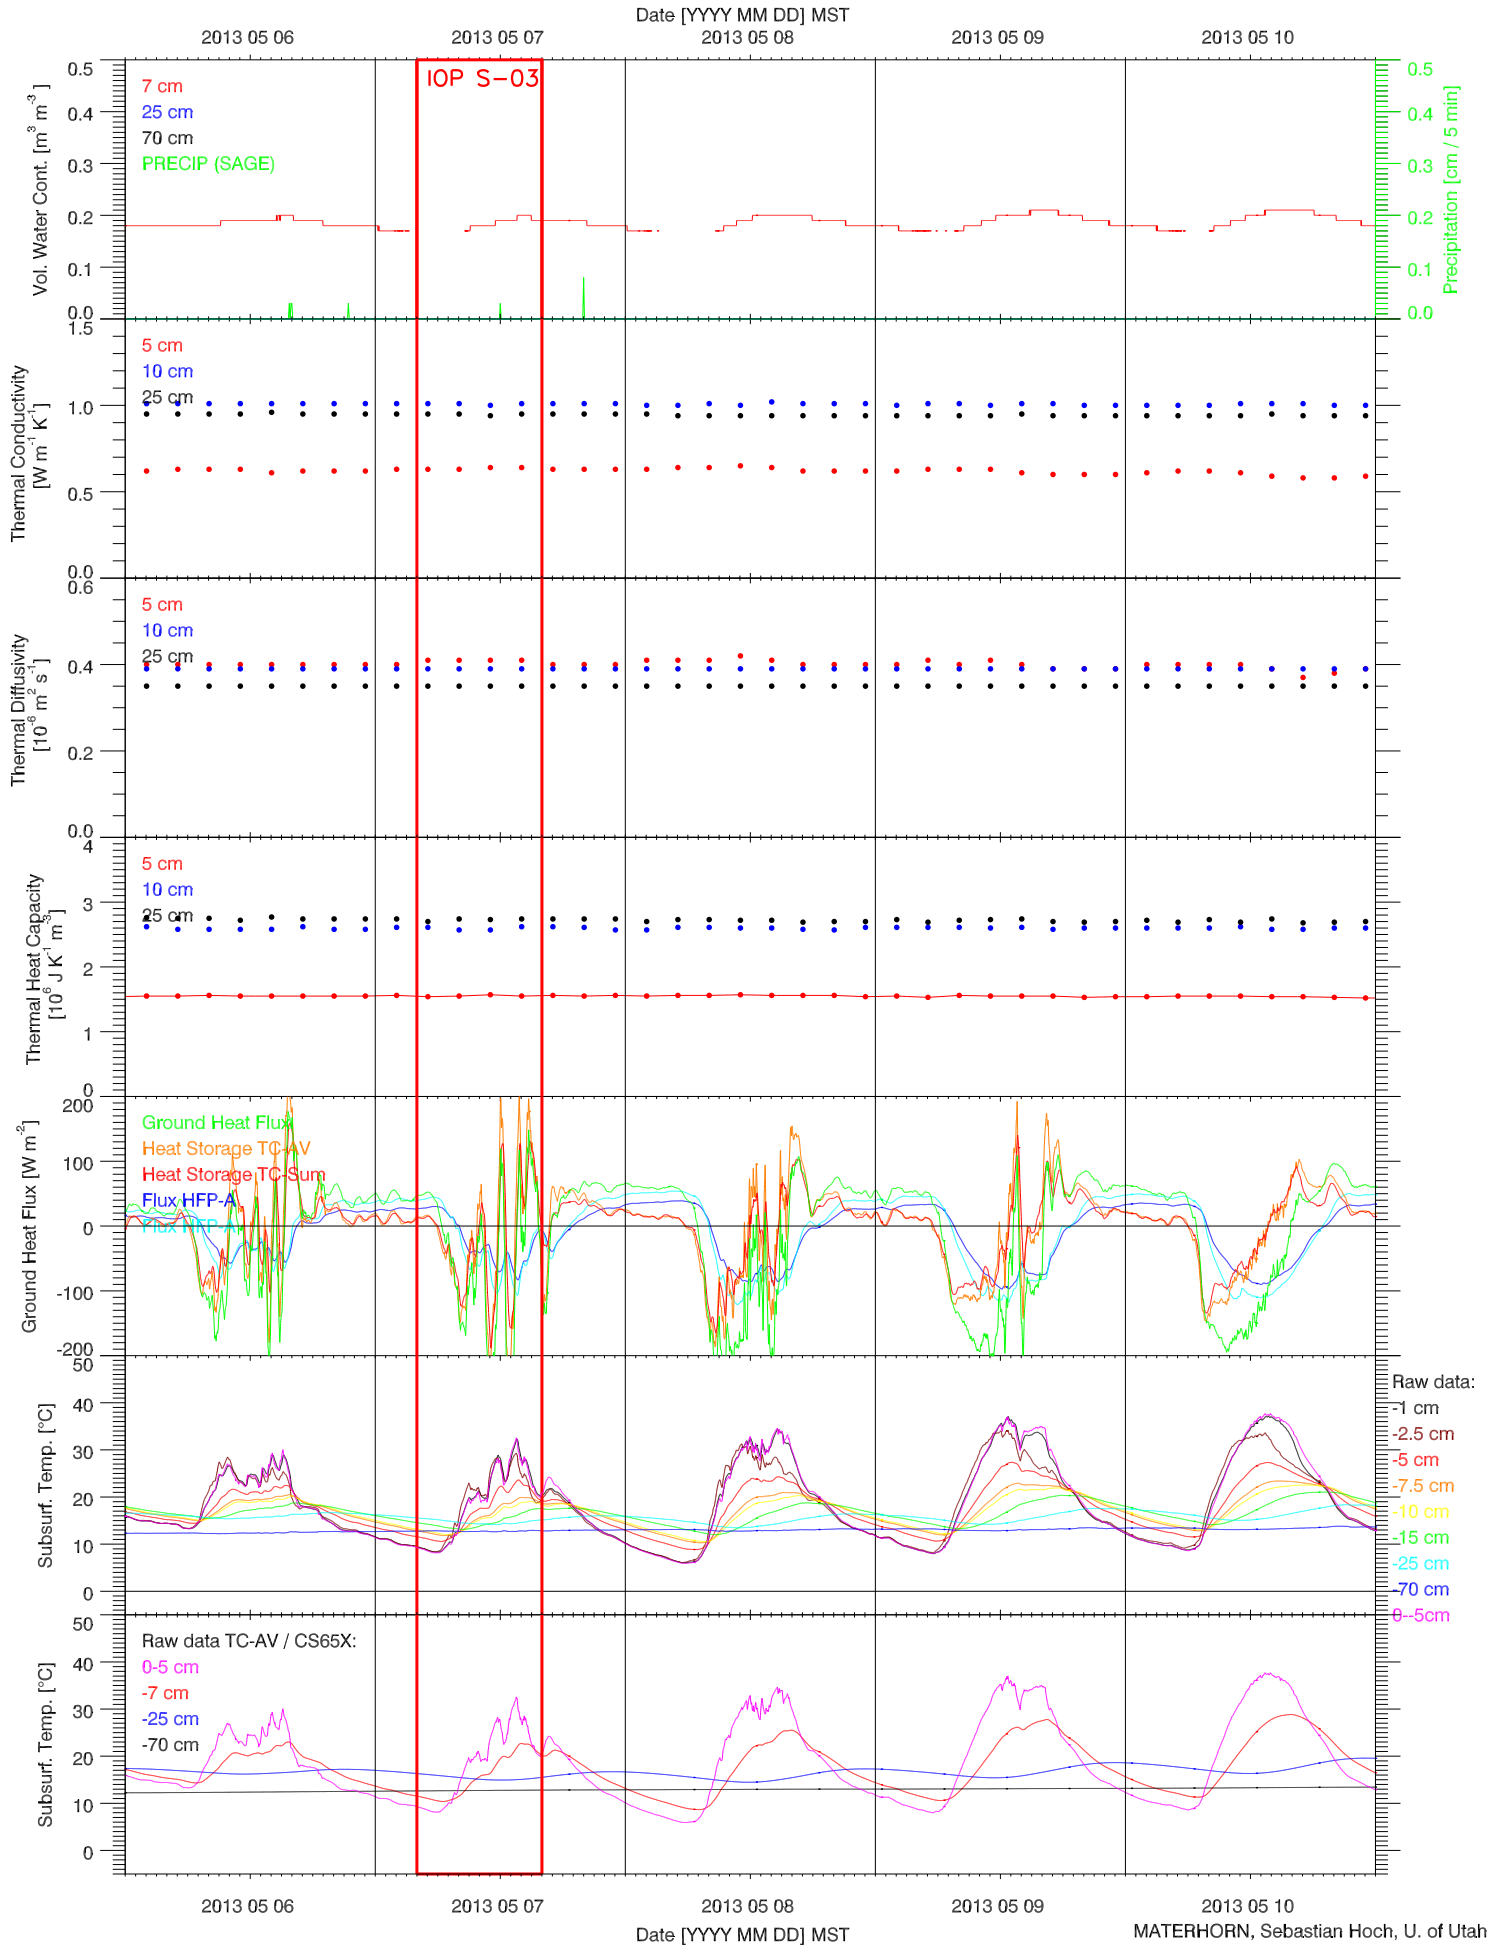

EFS SAGE - TOWER DATA QUICKLOOK

EFS SAGE - RADIATION & BASIC MET QUICKLOOK

EFS SAGE - SOIL T & GHF QUICKLOOK

EFS SAGE - SOIL PROPERTIES QUICKLOOK

EFS SAGE - ENERGY BALANCE QUICKLOOK

EFS SAGE - TOWER DATA QUICKLOOK

EFS SAGE - RADIATION & BASIC MET QUICKLOOK

EFS SAGE - SOIL T & GHF QUICKLOOK

EFS SAGE - SOIL PROPERTIES QUICKLOOK

EFS SAGE - ENERGY BALANCE QUICKLOOK

EFS SAGE - TOWER DATA QUICKLOOK

EFS SAGE - RADIATION & BASIC MET QUICKLOOK

EFS SAGE - SOIL T & GHF QUICKLOOK

EFS SAGE - SOIL PROPERTIES QUICKLOOK

EFS SAGE - ENERGY BALANCE QUICKLOOK

EFS SAGE - TOWER DATA QUICKLOOK

EFS SAGE - RADIATION & BASIC MET QUICKLOOK

EFS SAGE - SOIL T & GHF QUICKLOOK