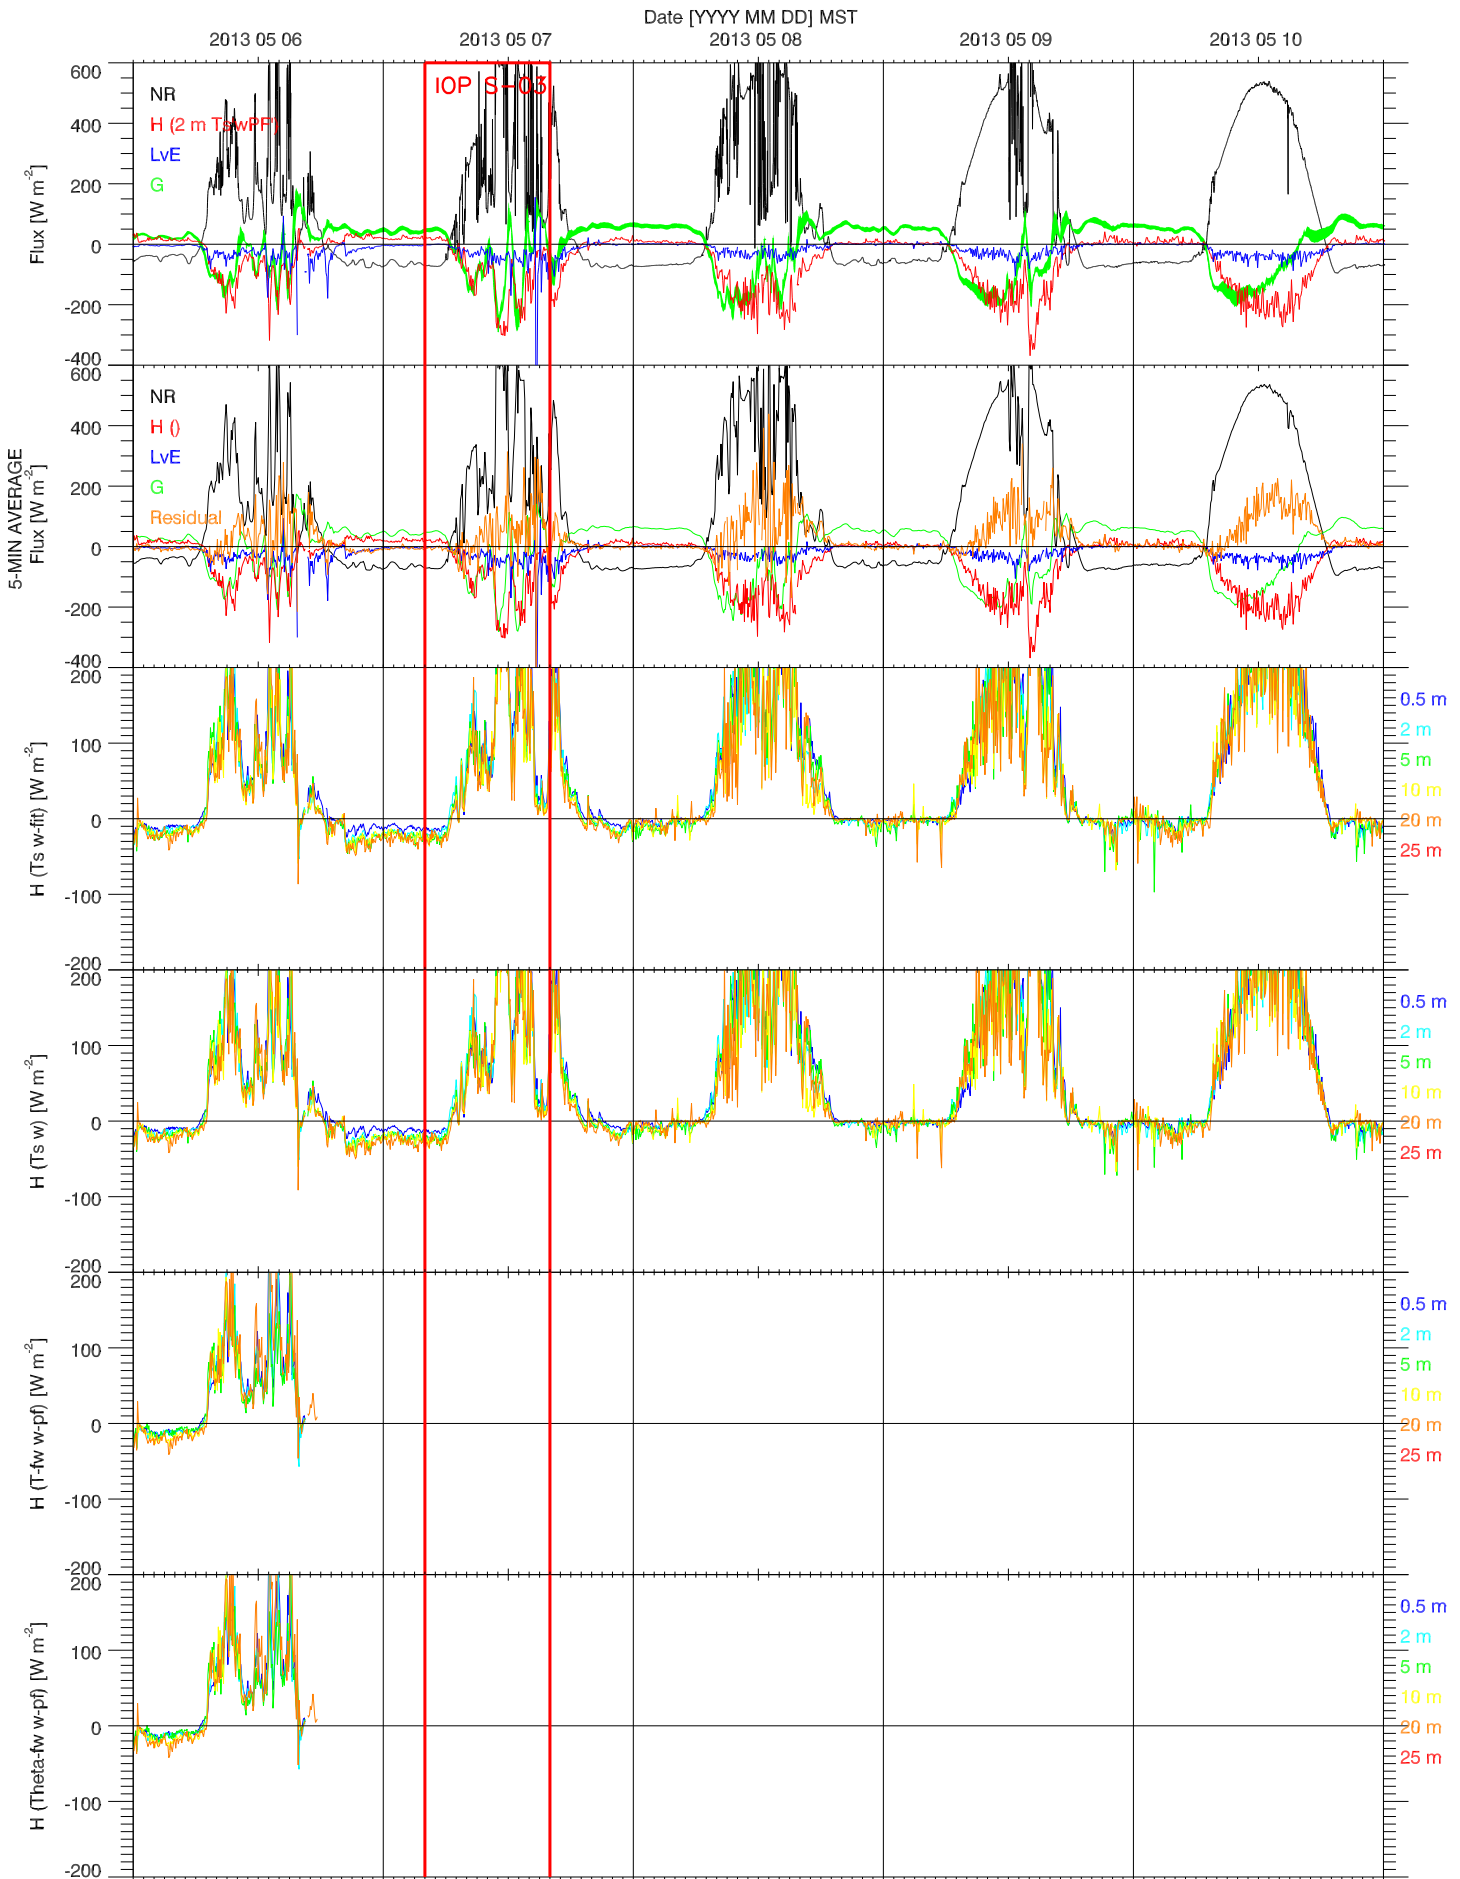

EFS SAGE - TOWER DATA QUICKLOOK

EFS SAGE - RADIATION & BASIC MET QUICKLOOK

EFS SAGE - SOIL T & GHF QUICKLOOK

EFS SAGE - SOIL PROPERTIES QUICKLOOK

EFS SAGE - ENERGY BALANCE QUICKLOOK

EFS SAGE - TOWER DATA QUICKLOOK

EFS SAGE - RADIATION & BASIC MET QUICKLOOK

EFS SAGE - SOIL T & GHF QUICKLOOK

EFS SAGE - SOIL PROPERTIES QUICKLOOK

EFS SAGE - ENERGY BALANCE QUICKLOOK

EFS SAGE - TOWER DATA QUICKLOOK

EFS SAGE - RADIATION & BASIC MET QUICKLOOK

EFS SAGE - SOIL T & GHF QUICKLOOK

EFS SAGE - SOIL PROPERTIES QUICKLOOK

EFS SAGE - ENERGY BALANCE QUICKLOOK

EFS SAGE - TOWER DATA QUICKLOOK

EFS SAGE - RADIATION & BASIC MET QUICKLOOK

EFS SAGE - SOIL T & GHF QUICKLOOK