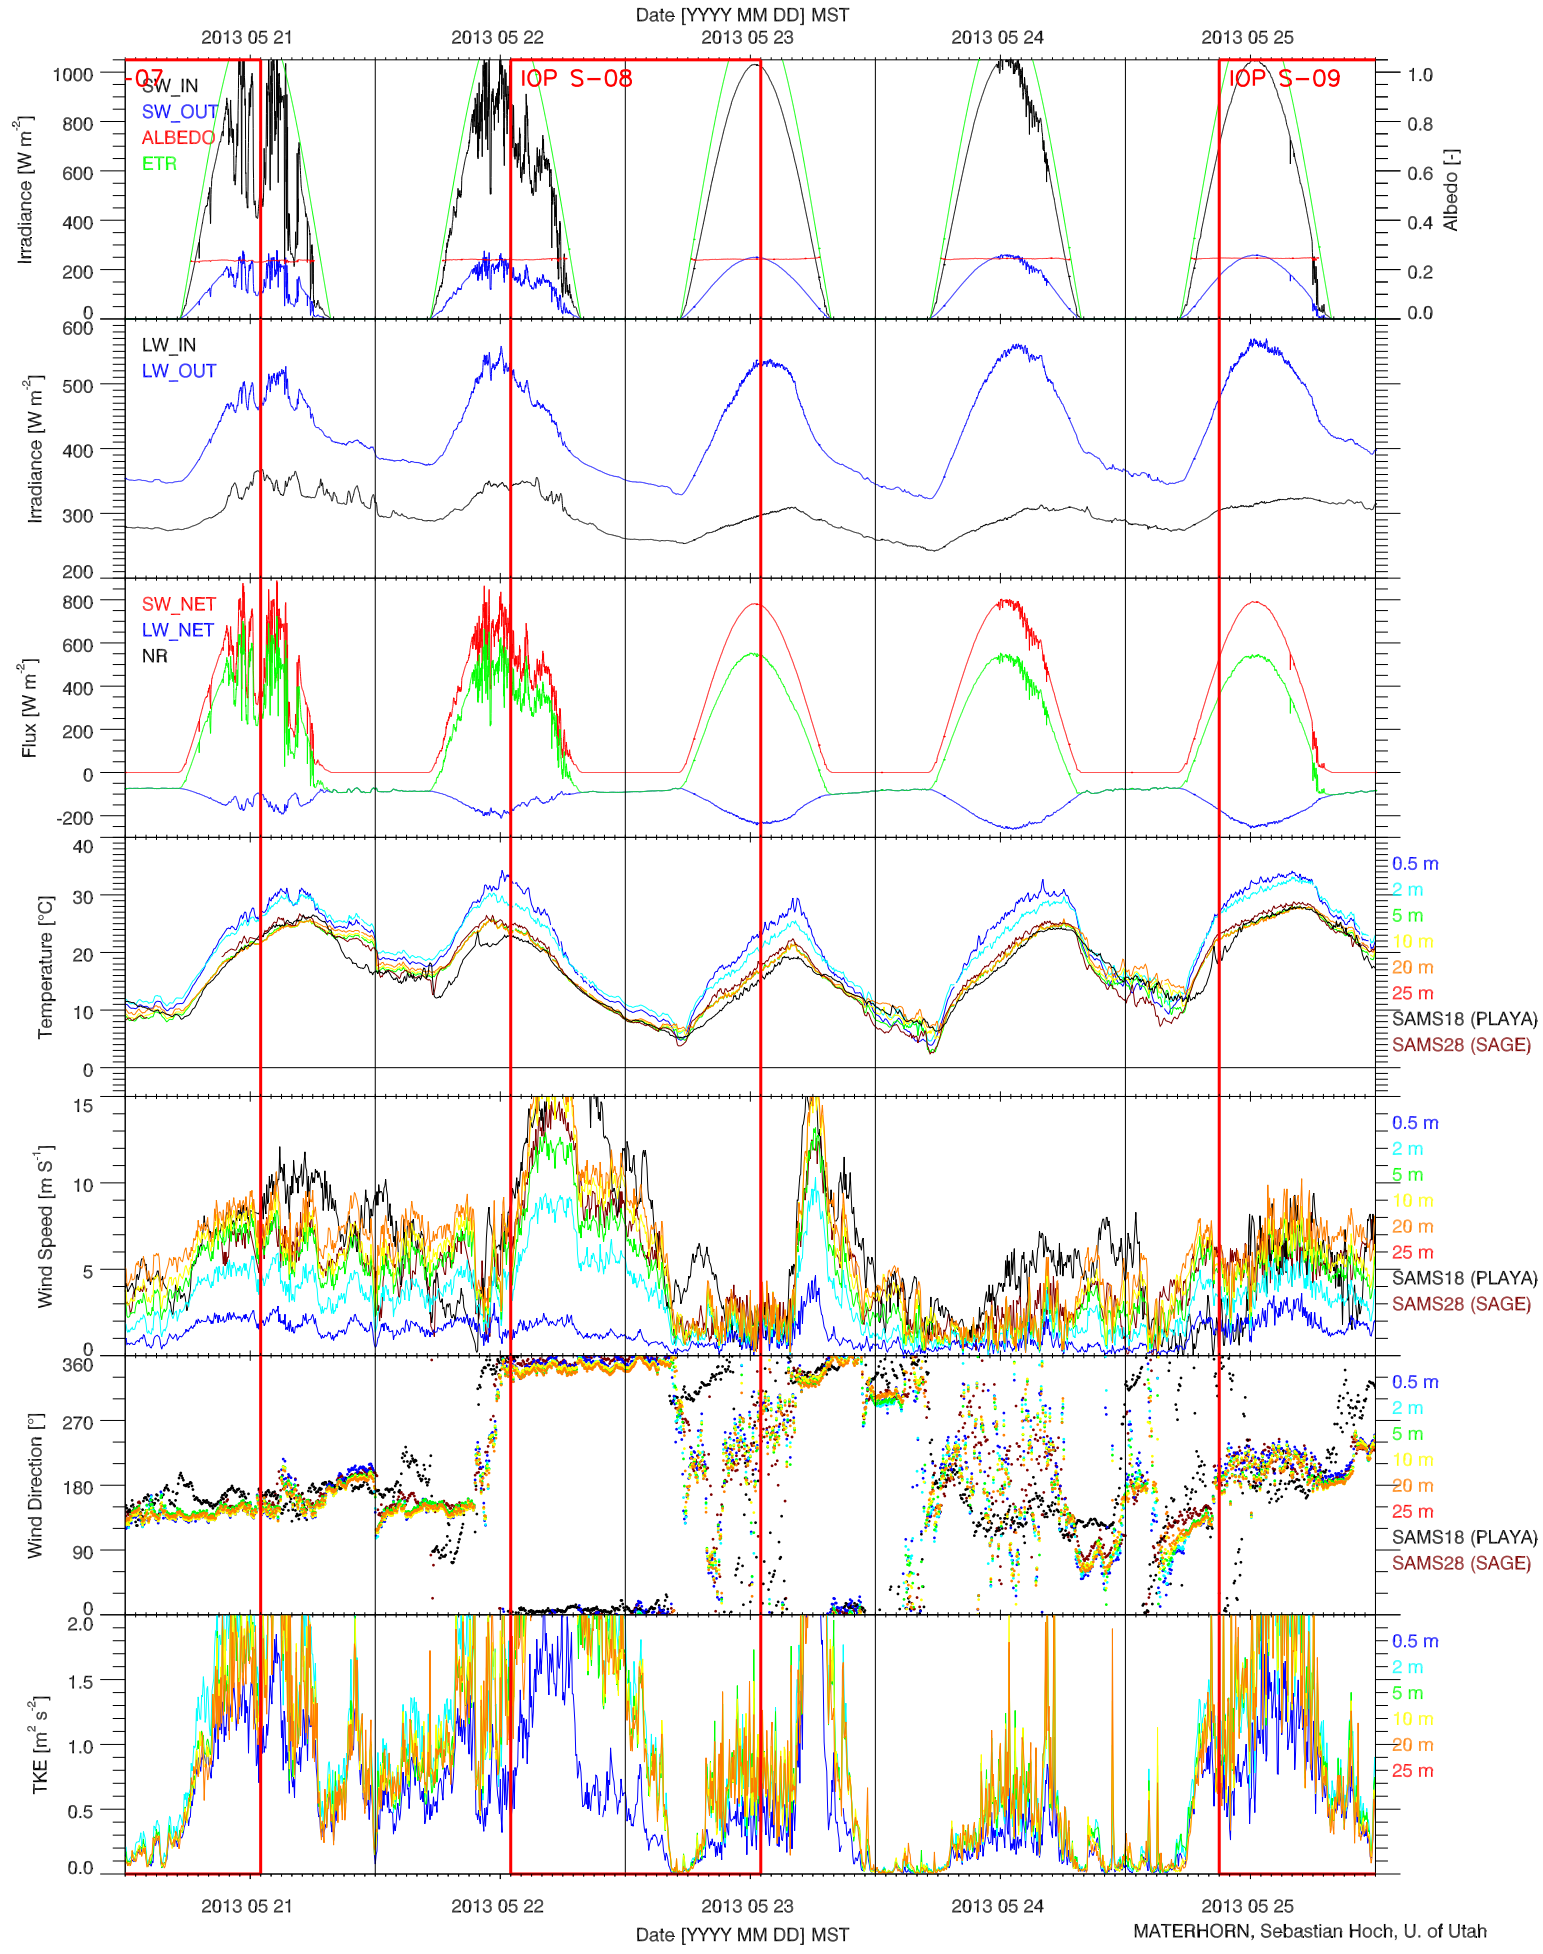

EFS SAGE - SOIL PROPERTIES QUICKLOOK

EFS SAGE - ENERGY BALANCE QUICKLOOK

EFS SAGE - TOWER DATA QUICKLOOK

EFS SAGE - RADIATION & BASIC MET QUICKLOOK

EFS SAGE - SOIL T & GHF QUICKLOOK

EFS SAGE - SOIL PROPERTIES QUICKLOOK