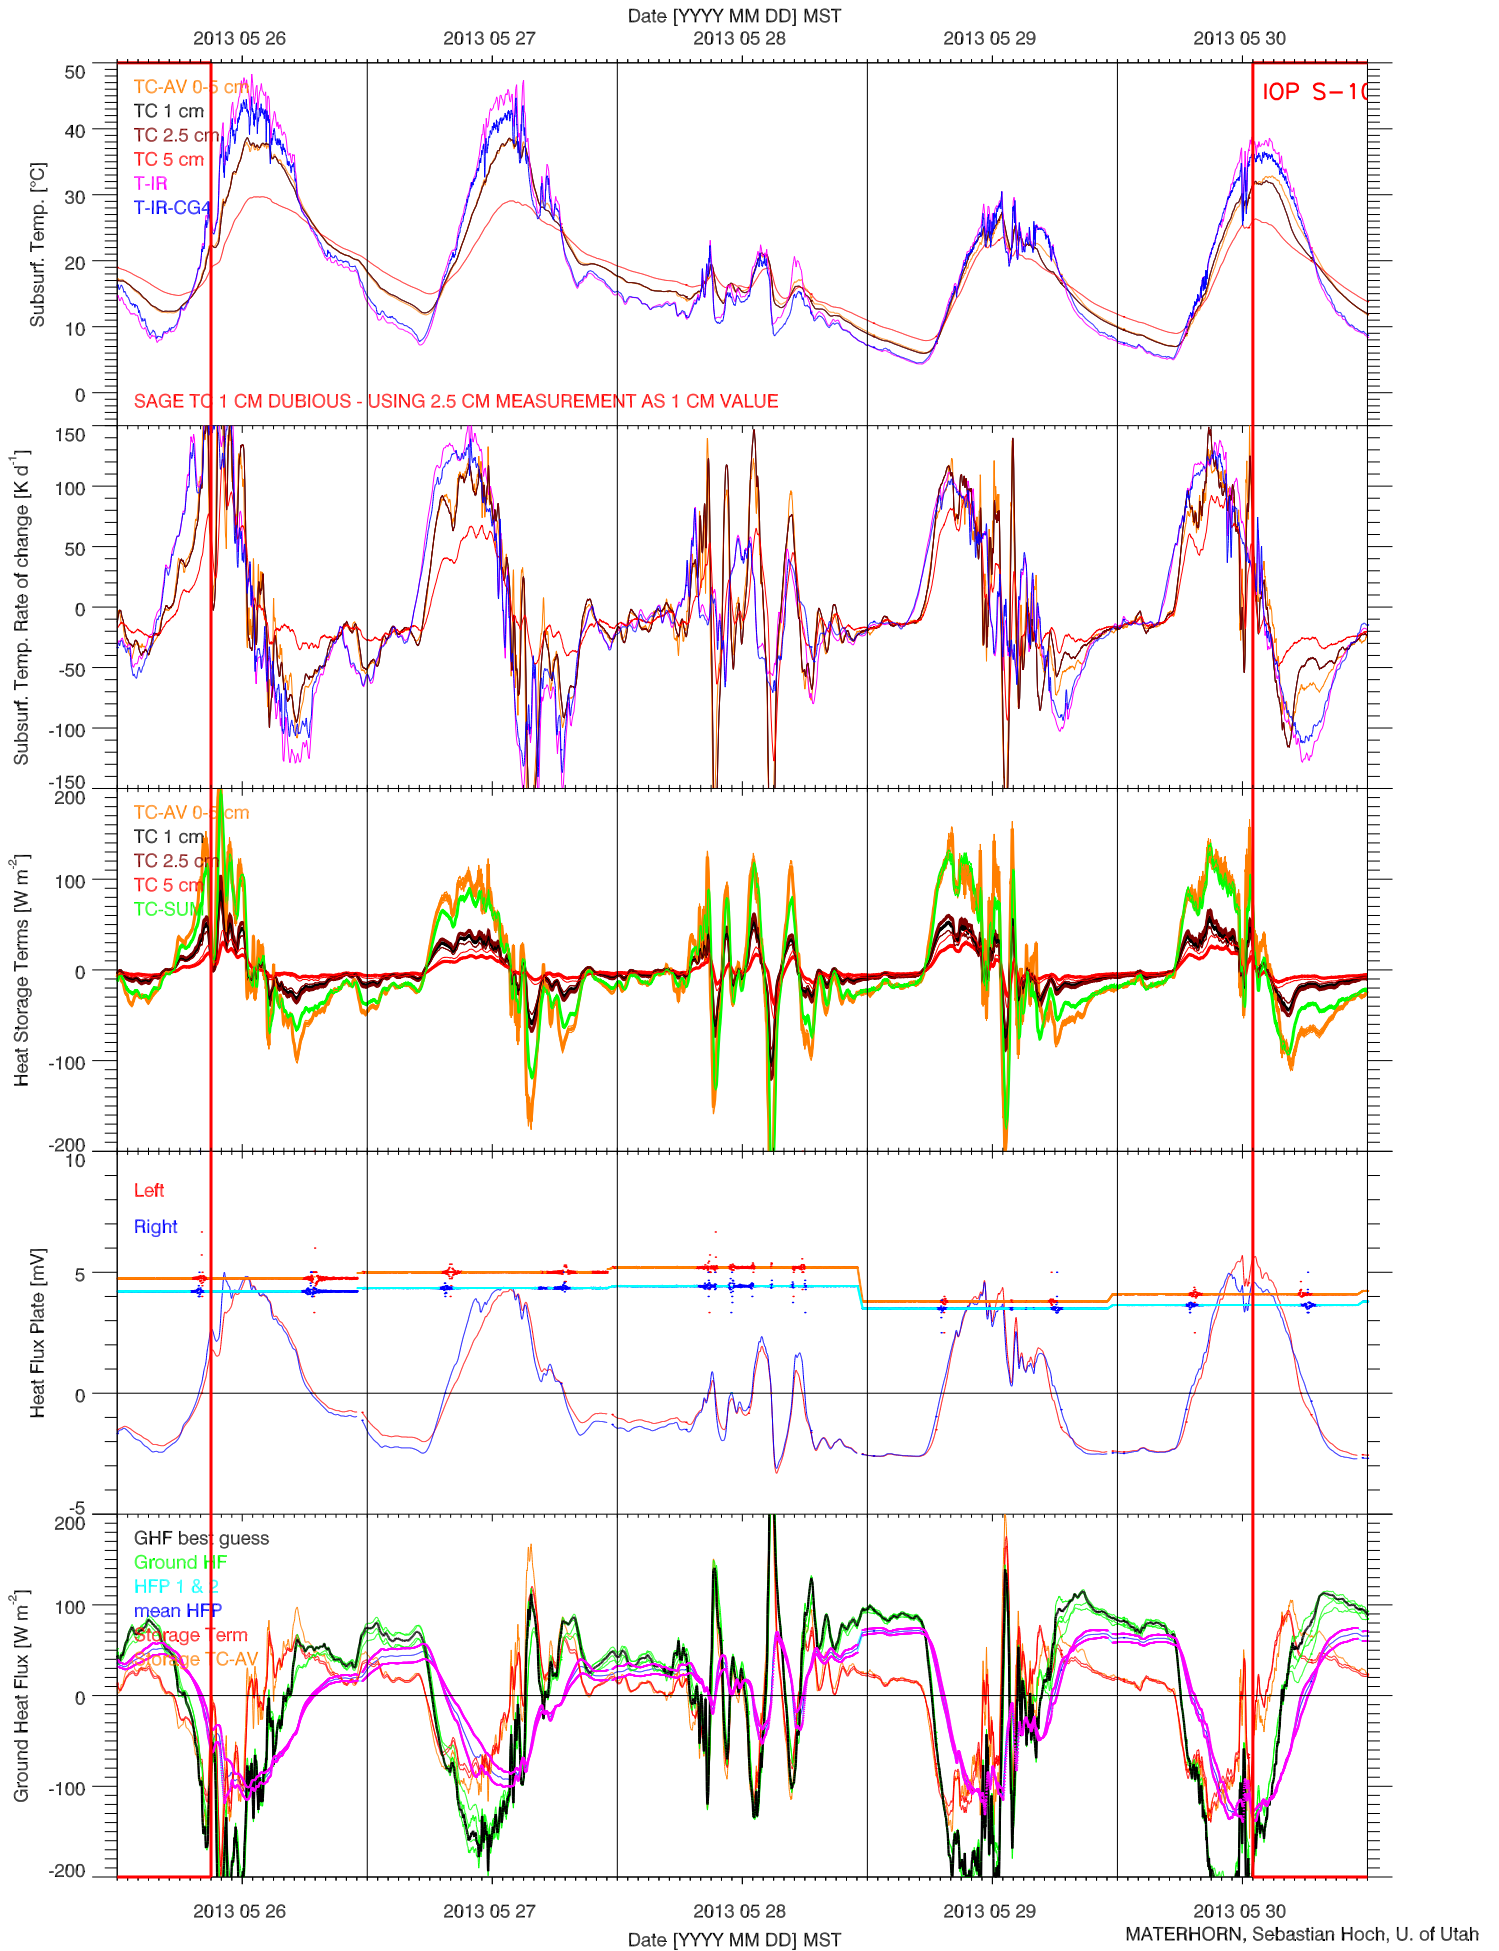

EFS SAGE - SOIL PROPERTIES QUICKLOOK

EFS SAGE - ENERGY BALANCE QUICKLOOK

EFS SAGE - TOWER DATA QUICKLOOK

EFS SAGE - RADIATION & BASIC MET QUICKLOOK

EFS SAGE - SOIL T & GHF QUICKLOOK

EFS SAGE - SOIL PROPERTIES QUICKLOOK

EFS SAGE - ENERGY BALANCE QUICKLOOK

EFS SAGE - TOWER DATA QUICKLOOK

EFS SAGE - RADIATION & BASIC MET QUICKLOOK

EFS SAGE - SOIL T & GHF QUICKLOOK

EFS SAGE - SOIL PROPERTIES QUICKLOOK

EFS SAGE - ENERGY BALANCE QUICKLOOK

EFS SAGE - TOWER DATA QUICKLOOK

EFS SAGE - RADIATION & BASIC MET QUICKLOOK

EFS SAGE - SOIL T & GHF QUICKLOOK

EFS SAGE - SOIL PROPERTIES QUICKLOOK

EFS SAGE - ENERGY BALANCE QUICKLOOK