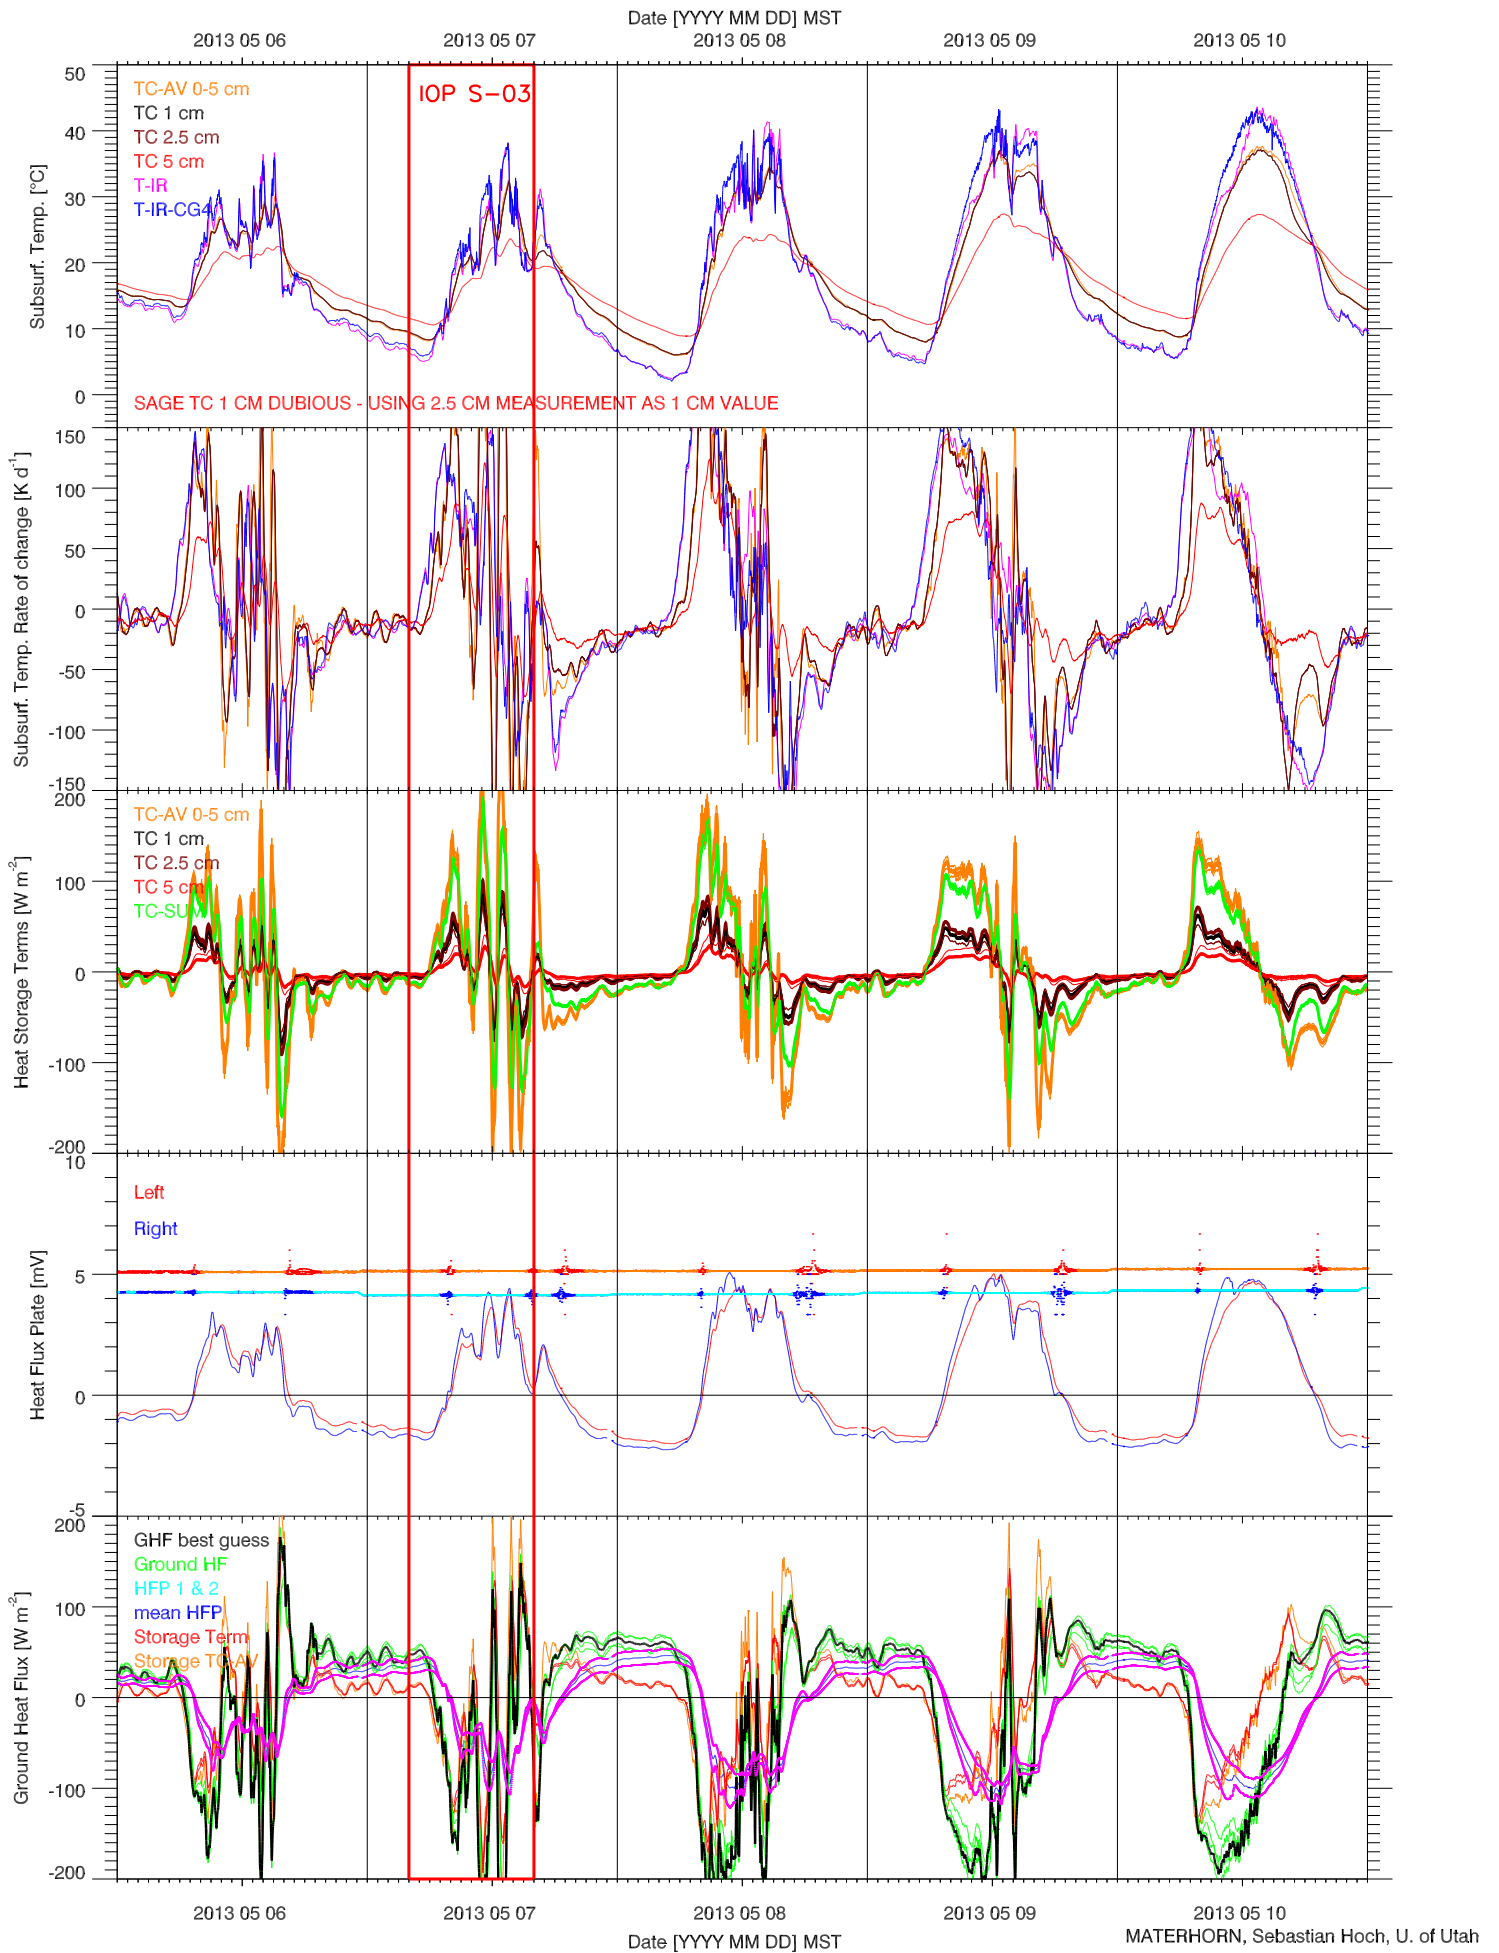

EFS SAGE - TOWER DATA QUICKLOOK

EFS SAGE - RADIATION & BASIC MET QUICKLOOK

EFS SAGE - SOIL T & GHF QUICKLOOK

EFS SAGE - SOIL PROPERTIES QUICKLOOK

EFS SAGE - ENERGY BALANCE QUICKLOOK

EFS SAGE - TOWER DATA QUICKLOOK

EFS SAGE - RADIATION & BASIC MET QUICKLOOK

EFS SAGE - SOIL T & GHF QUICKLOOK

EFS SAGE - SOIL PROPERTIES QUICKLOOK

EFS SAGE - ENERGY BALANCE QUICKLOOK

EFS SAGE - TOWER DATA QUICKLOOK

EFS SAGE - RADIATION & BASIC MET QUICKLOOK

EFS SAGE - SOIL T & GHF QUICKLOOK

EFS SAGE - SOIL PROPERTIES QUICKLOOK

EFS SAGE - ENERGY BALANCE QUICKLOOK

EFS SAGE - TOWER DATA QUICKLOOK

EFS SAGE - RADIATION & BASIC MET QUICKLOOK

EFS SAGE - SOIL T & GHF QUICKLOOK