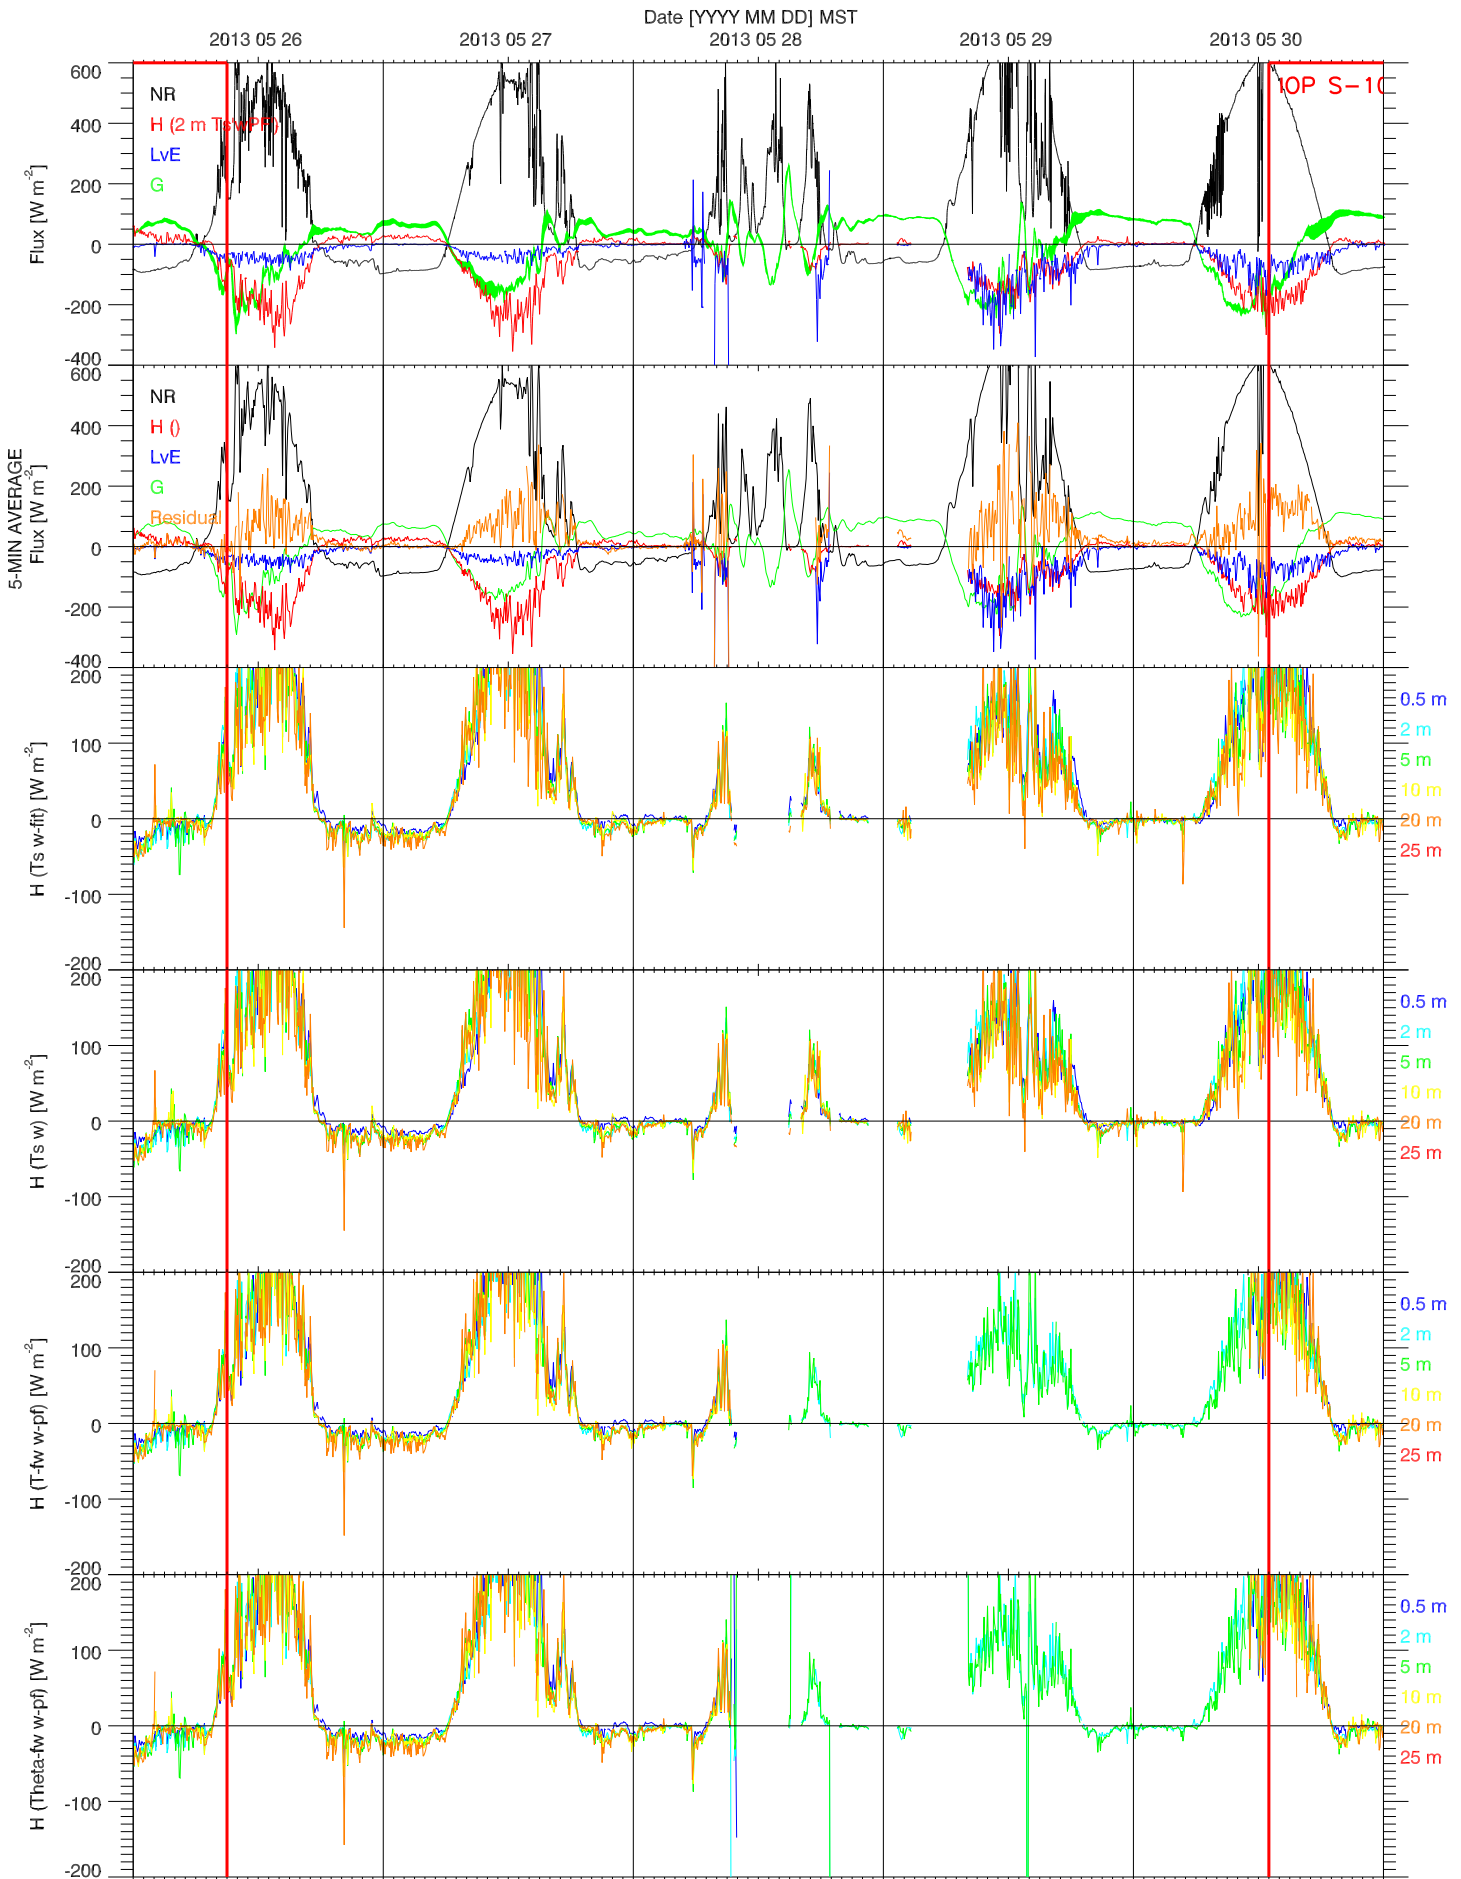

EFS SAGE - SOIL PROPERTIES QUICKLOOK

EFS SAGE - ENERGY BALANCE QUICKLOOK

EFS SAGE - TOWER DATA QUICKLOOK

EFS SAGE - RADIATION & BASIC MET QUICKLOOK

EFS SAGE - SOIL T & GHF QUICKLOOK

EFS SAGE - SOIL PROPERTIES QUICKLOOK

EFS SAGE - ENERGY BALANCE QUICKLOOK

EFS SAGE - TOWER DATA QUICKLOOK

EFS SAGE - RADIATION & BASIC MET QUICKLOOK

EFS SAGE - SOIL T & GHF QUICKLOOK

EFS SAGE - SOIL PROPERTIES QUICKLOOK

EFS SAGE - ENERGY BALANCE QUICKLOOK

EFS SAGE - TOWER DATA QUICKLOOK

EFS SAGE - RADIATION & BASIC MET QUICKLOOK

EFS SAGE - SOIL T & GHF QUICKLOOK

EFS SAGE - SOIL PROPERTIES QUICKLOOK

EFS SAGE - ENERGY BALANCE QUICKLOOK