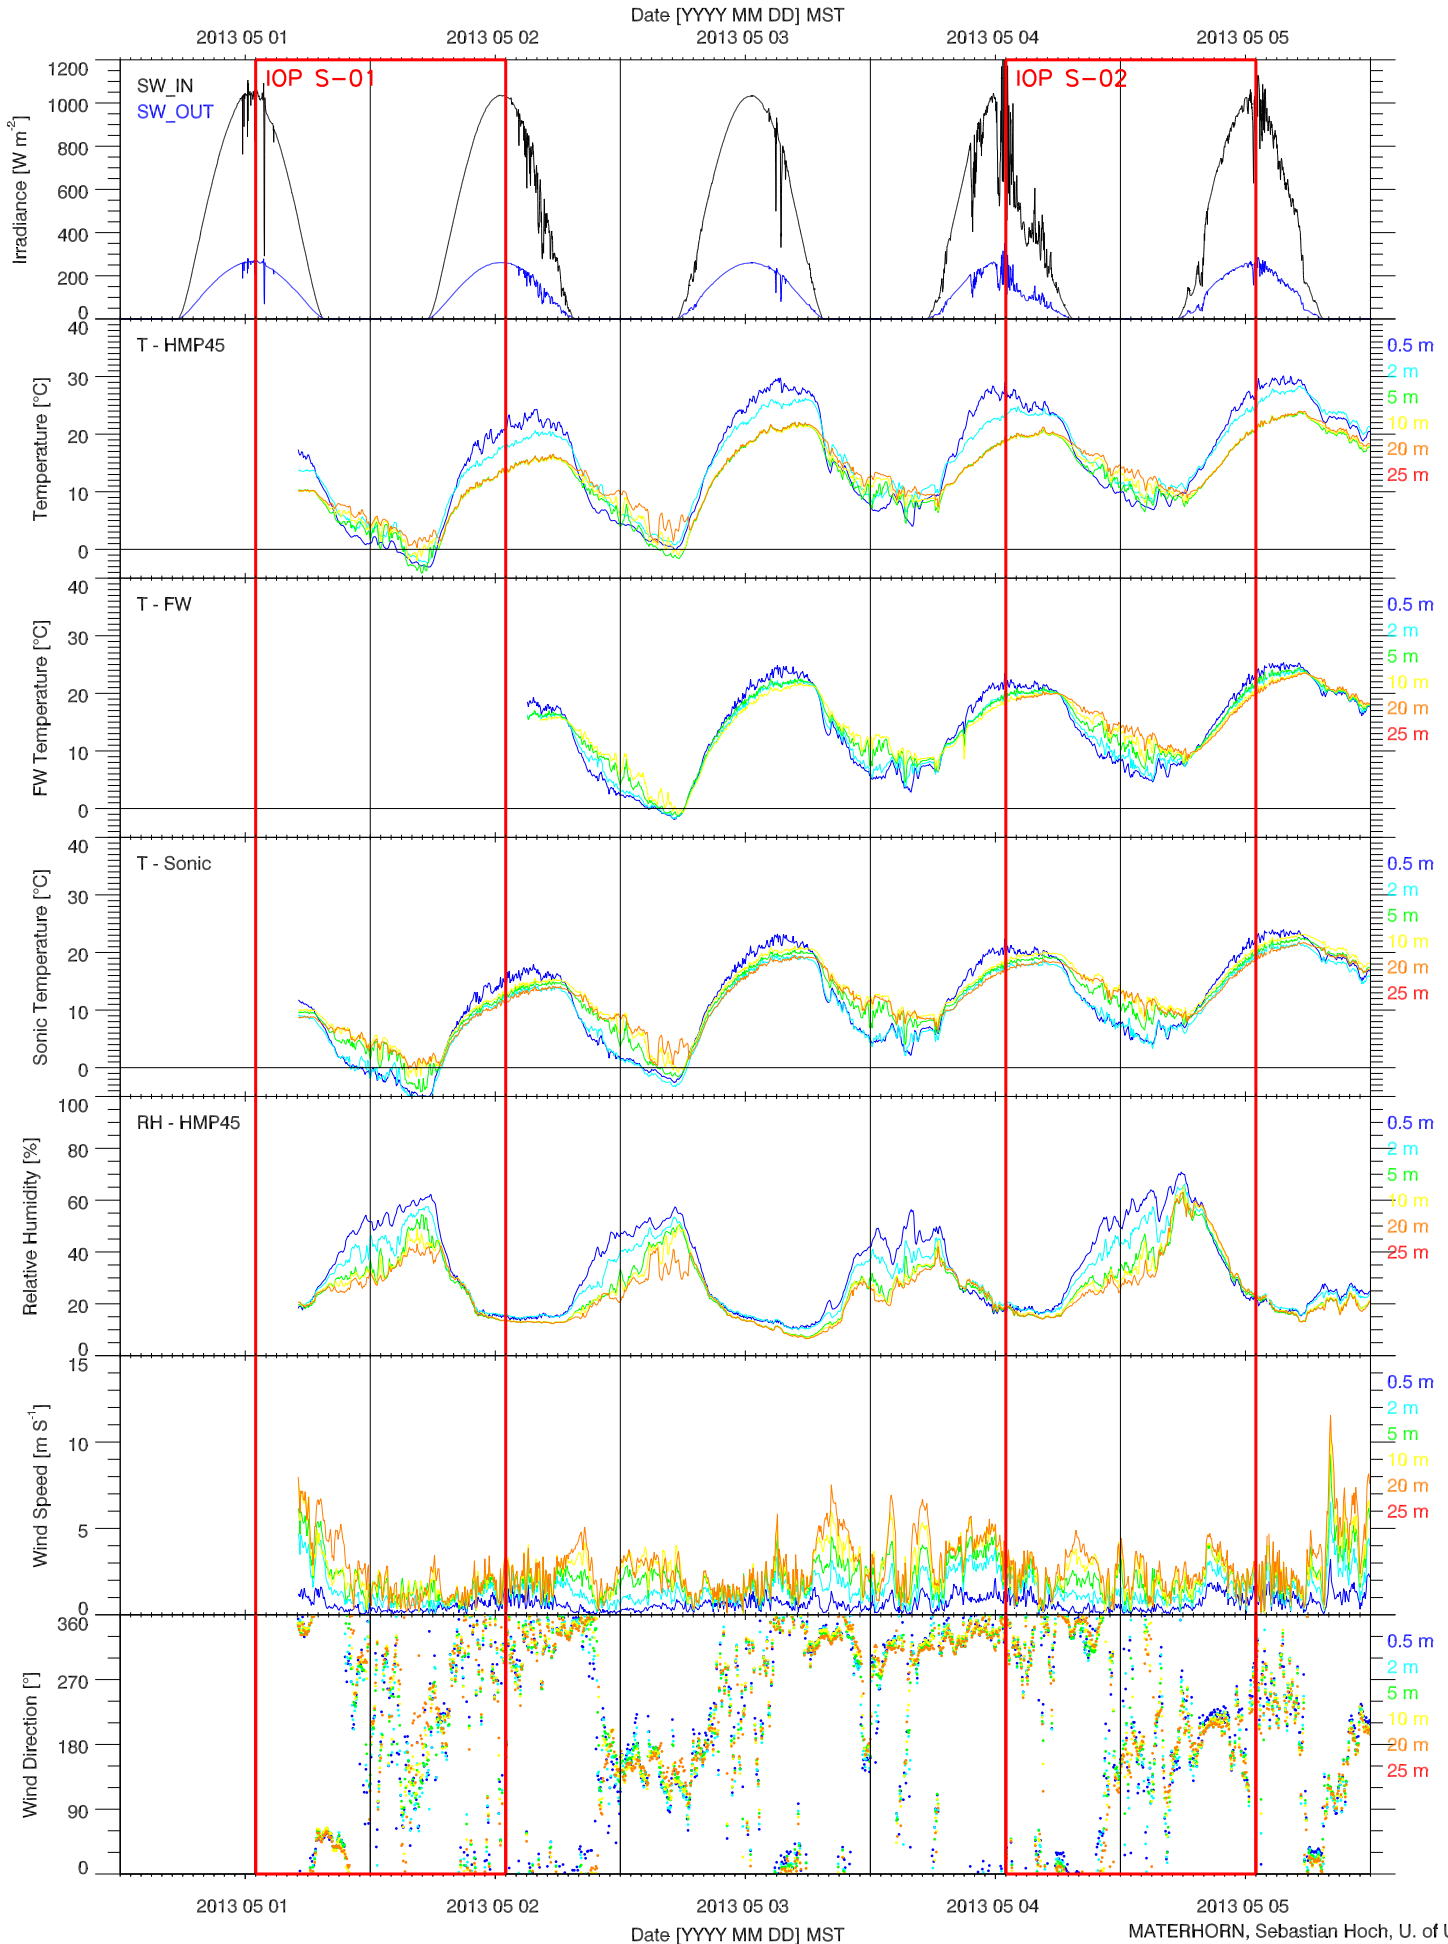

EFS SAGE - TOWER DATA QUICKLOOK

EFS SAGE - RADIATION & BASIC MET QUICKLOOK

EFS SAGE - SOIL T & GHF QUICKLOOK

EFS SAGE - SOIL PROPERTIES QUICKLOOK

EFS SAGE - ENERGY BALANCE QUICKLOOK

EFS SAGE - TOWER DATA QUICKLOOK

EFS SAGE - RADIATION & BASIC MET QUICKLOOK

EFS SAGE - SOIL T & GHF QUICKLOOK

EFS SAGE - SOIL PROPERTIES QUICKLOOK

EFS SAGE - ENERGY BALANCE QUICKLOOK

EFS SAGE - TOWER DATA QUICKLOOK

EFS SAGE - RADIATION & BASIC MET QUICKLOOK

EFS SAGE - SOIL T & GHF QUICKLOOK

EFS SAGE - SOIL PROPERTIES QUICKLOOK

EFS SAGE - ENERGY BALANCE QUICKLOOK

EFS SAGE - TOWER DATA QUICKLOOK

EFS SAGE - RADIATION & BASIC MET QUICKLOOK

EFS SAGE - SOIL T & GHF QUICKLOOK