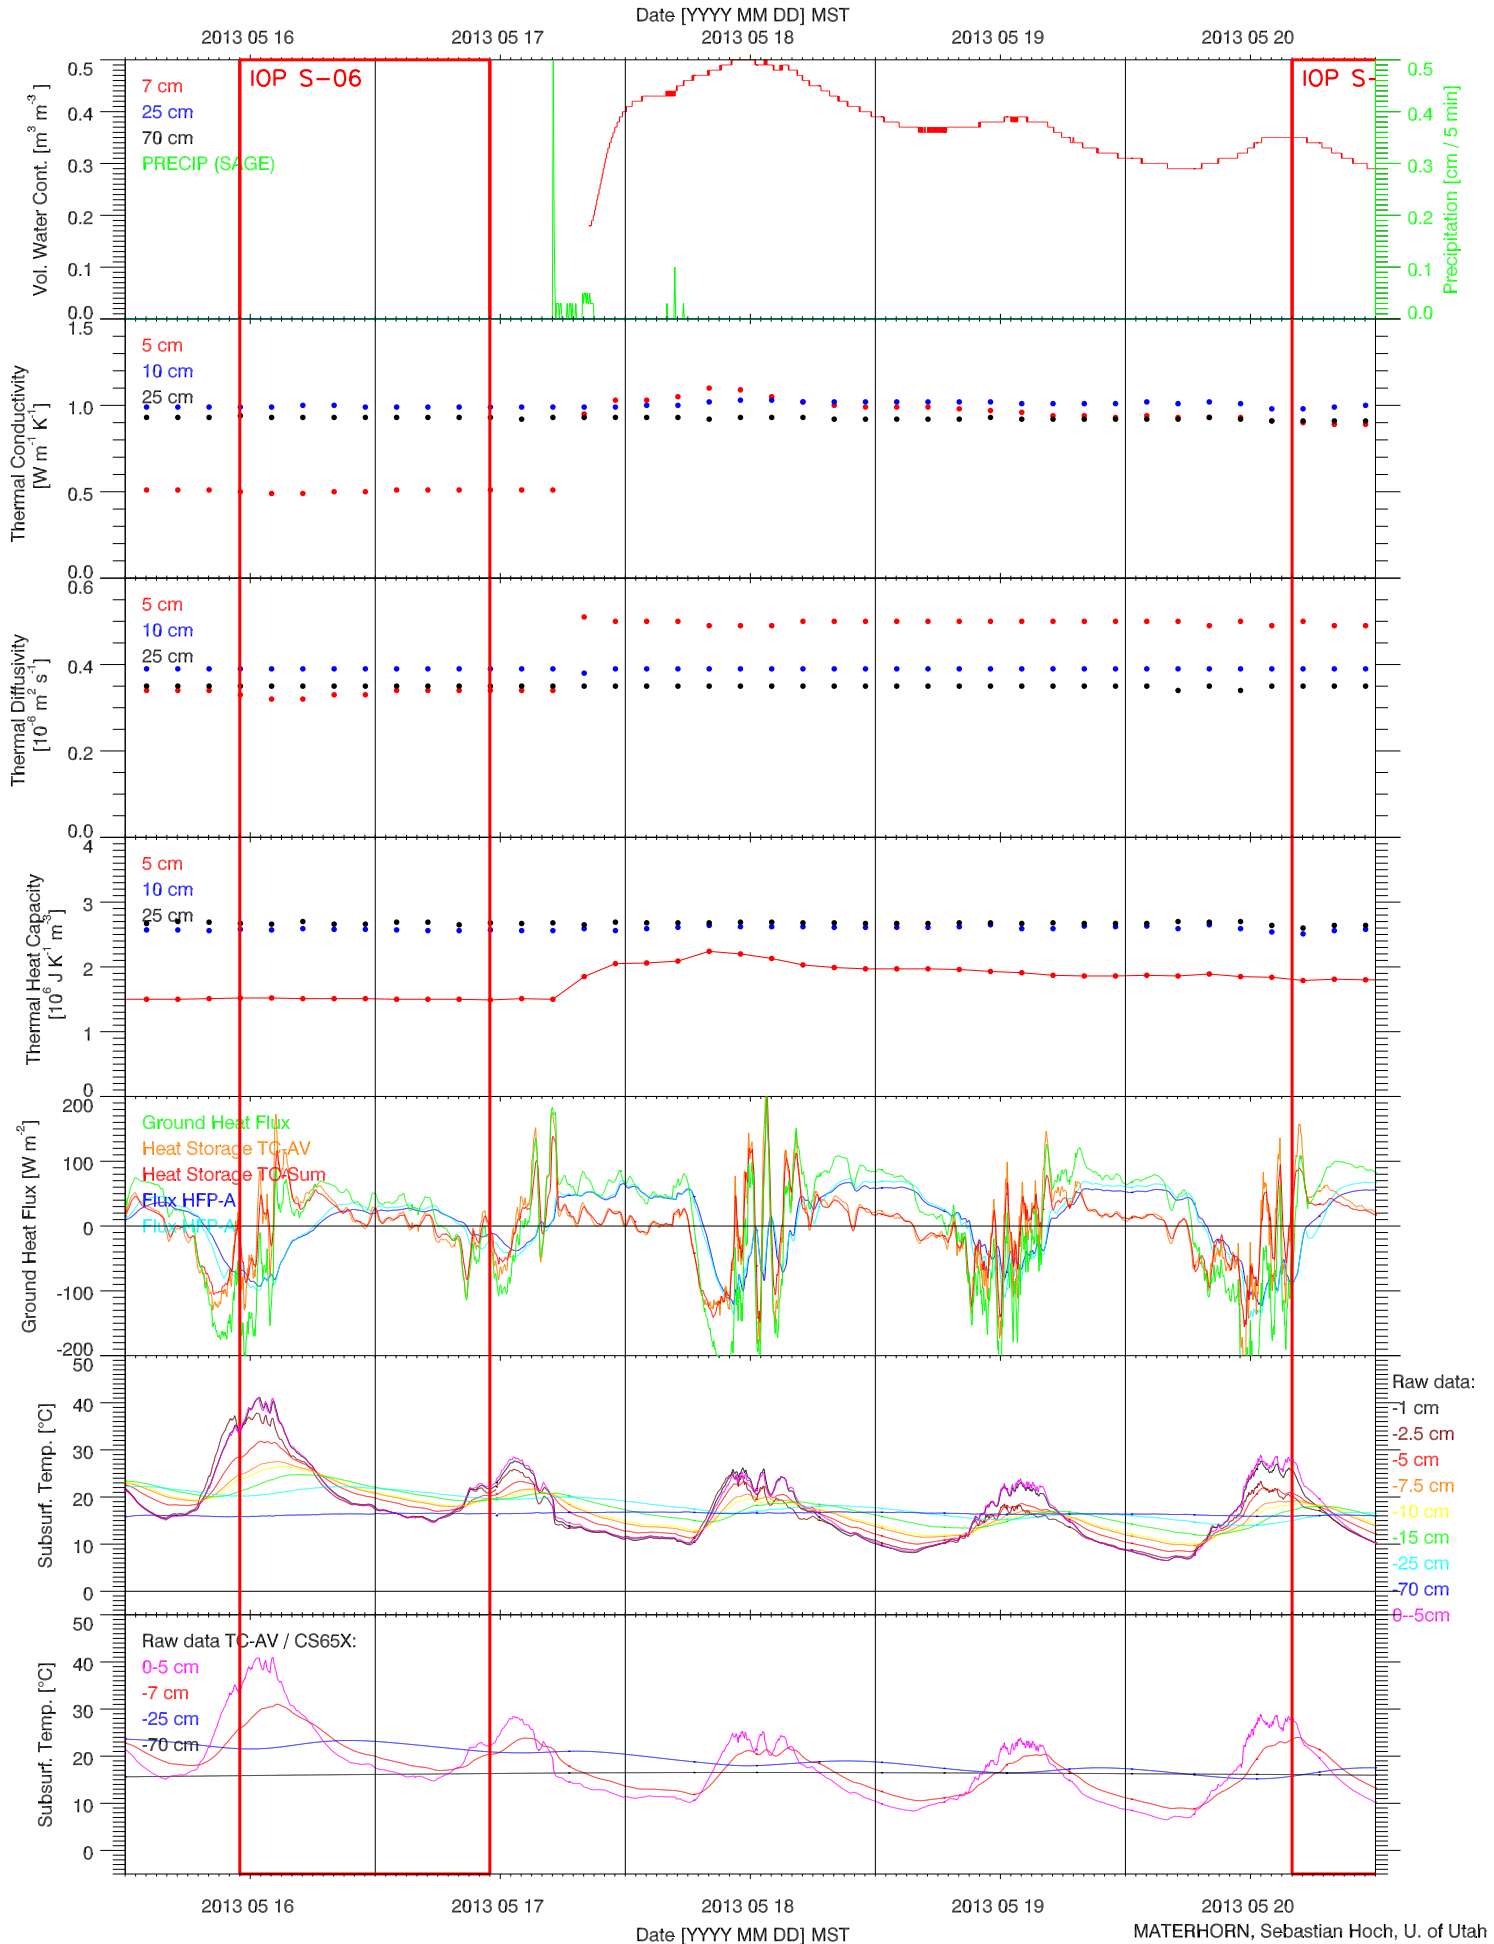

EFS SAGE - TOWER DATA QUICKLOOK

EFS SAGE - RADIATION & BASIC MET QUICKLOOK

EFS SAGE - SOIL T & GHF QUICKLOOK

EFS SAGE - SOIL PROPERTIES QUICKLOOK

EFS SAGE - ENERGY BALANCE QUICKLOOK

EFS SAGE - TOWER DATA QUICKLOOK

EFS SAGE - RADIATION & BASIC MET QUICKLOOK

EFS SAGE - SOIL T & GHF QUICKLOOK

EFS SAGE - SOIL PROPERTIES QUICKLOOK

EFS SAGE - ENERGY BALANCE QUICKLOOK

EFS SAGE - TOWER DATA QUICKLOOK

EFS SAGE - RADIATION & BASIC MET QUICKLOOK

EFS SAGE - SOIL T & GHF QUICKLOOK

EFS SAGE - SOIL PROPERTIES QUICKLOOK

EFS SAGE - ENERGY BALANCE QUICKLOOK

EFS SAGE - TOWER DATA QUICKLOOK

EFS SAGE - RADIATION & BASIC MET QUICKLOOK

EFS SAGE - SOIL T & GHF QUICKLOOK

EFS SAGE - SOIL PROPERTIES QUICKLOOK

EFS SAGE - ENERGY BALANCE QUICKLOOK

EFS SAGE - TOWER DATA QUICKLOOK

EFS SAGE - RADIATION & BASIC MET QUICKLOOK

EFS SAGE - SOIL T & GHF QUICKLOOK

EFS SAGE - SOIL PROPERTIES QUICKLOOK