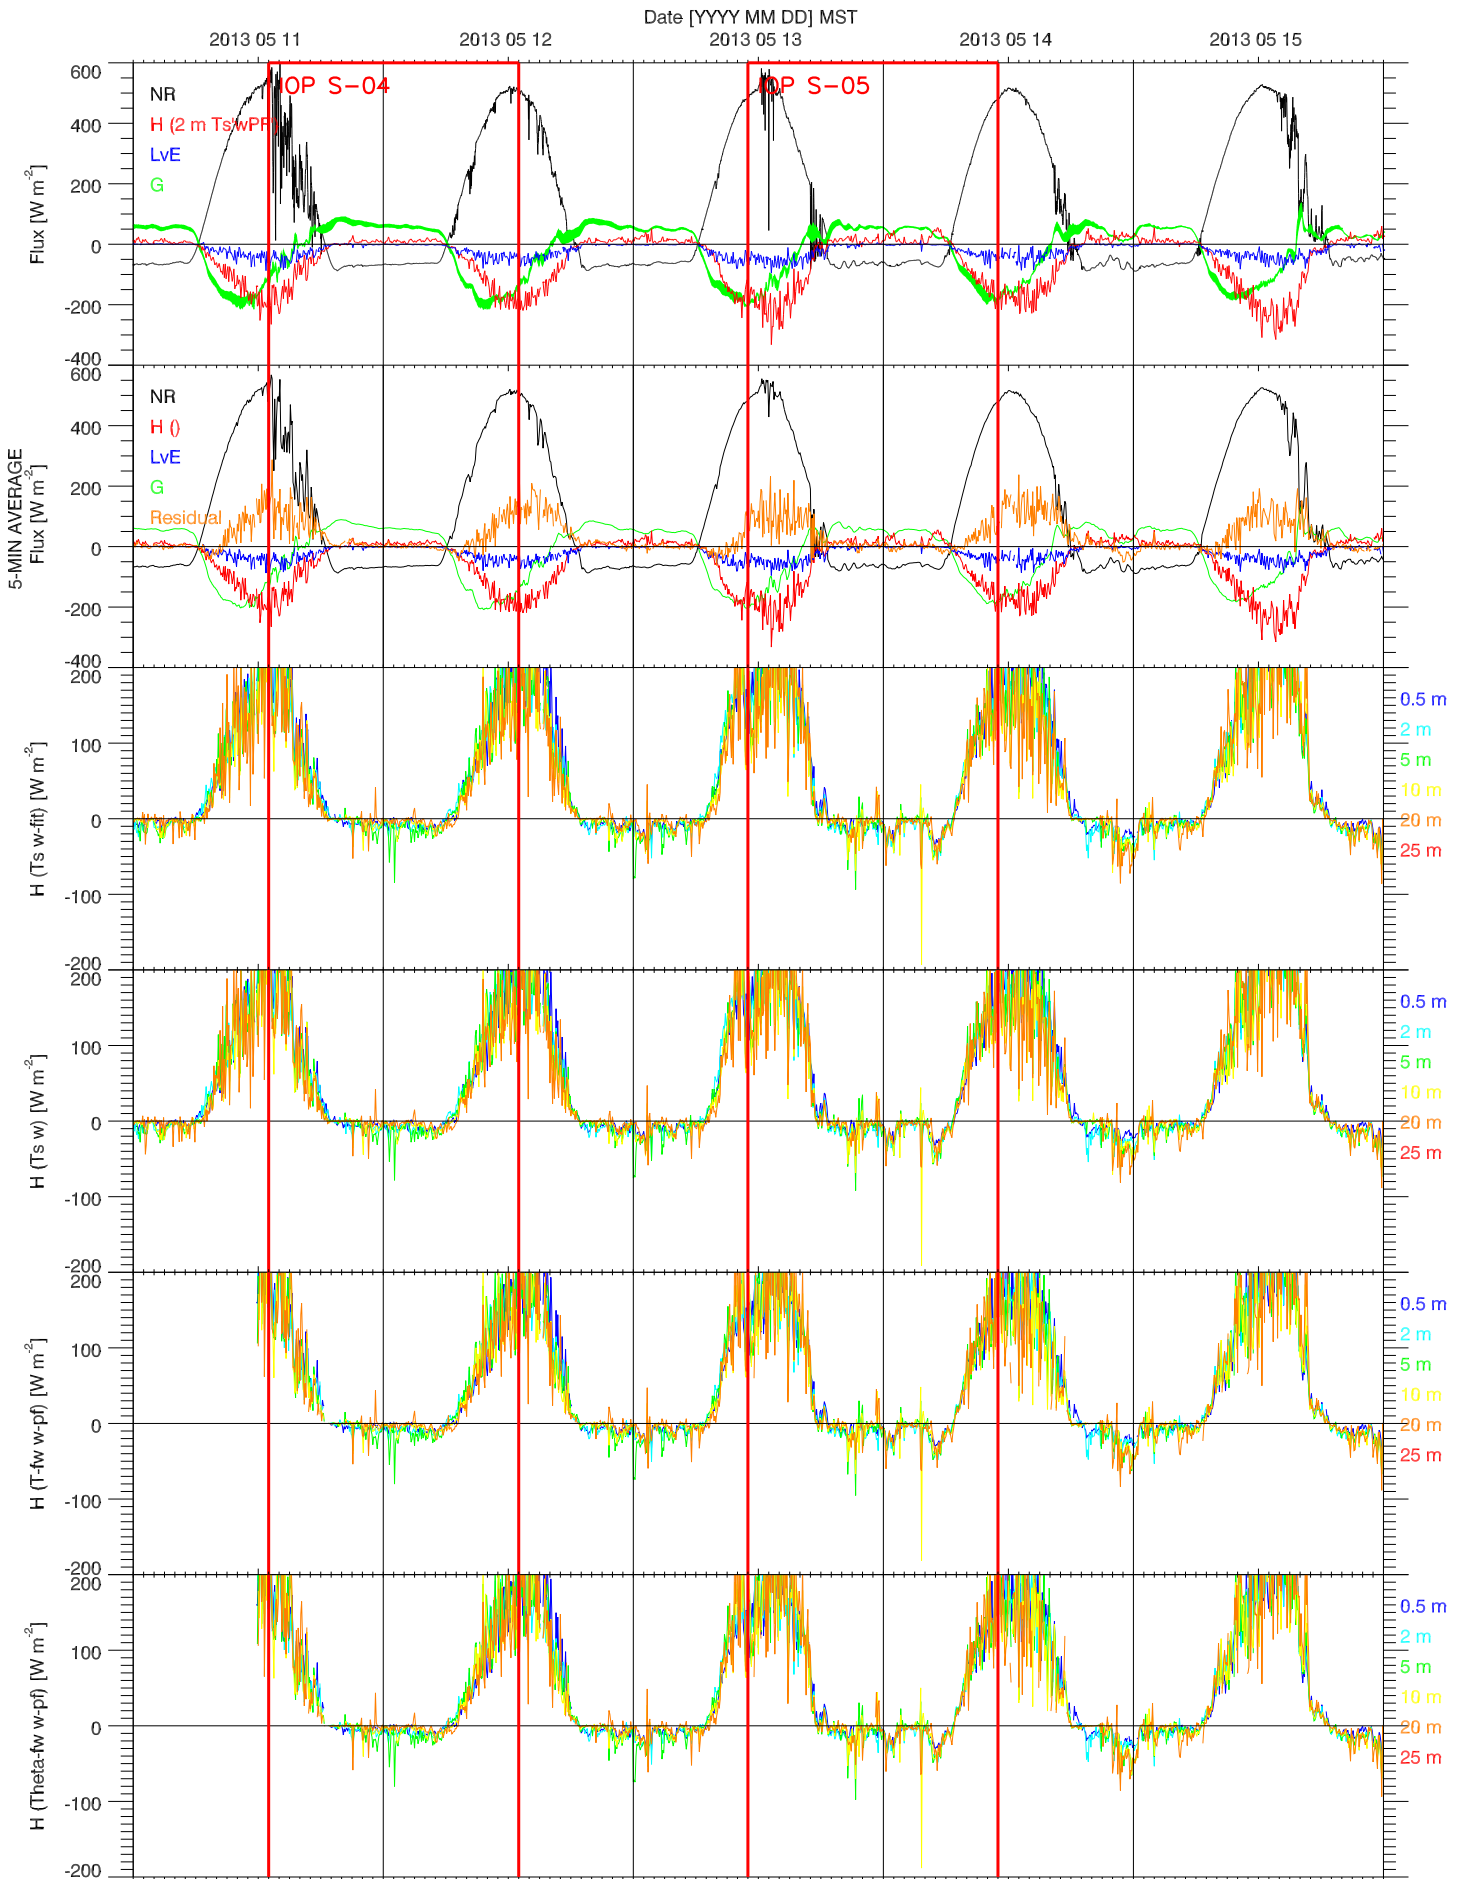

EFS SAGE - TOWER DATA QUICKLOOK

EFS SAGE - RADIATION & BASIC MET QUICKLOOK

EFS SAGE - SOIL T & GHF QUICKLOOK

EFS SAGE - SOIL PROPERTIES QUICKLOOK

EFS SAGE - ENERGY BALANCE QUICKLOOK

EFS SAGE - TOWER DATA QUICKLOOK

EFS SAGE - RADIATION & BASIC MET QUICKLOOK

EFS SAGE - SOIL T & GHF QUICKLOOK

EFS SAGE - SOIL PROPERTIES QUICKLOOK

EFS SAGE - ENERGY BALANCE QUICKLOOK

EFS SAGE - TOWER DATA QUICKLOOK

EFS SAGE - RADIATION & BASIC MET QUICKLOOK

EFS SAGE - SOIL T & GHF QUICKLOOK

EFS SAGE - SOIL PROPERTIES QUICKLOOK

EFS SAGE - ENERGY BALANCE QUICKLOOK

EFS SAGE - TOWER DATA QUICKLOOK

EFS SAGE - RADIATION & BASIC MET QUICKLOOK

EFS SAGE - SOIL T & GHF QUICKLOOK