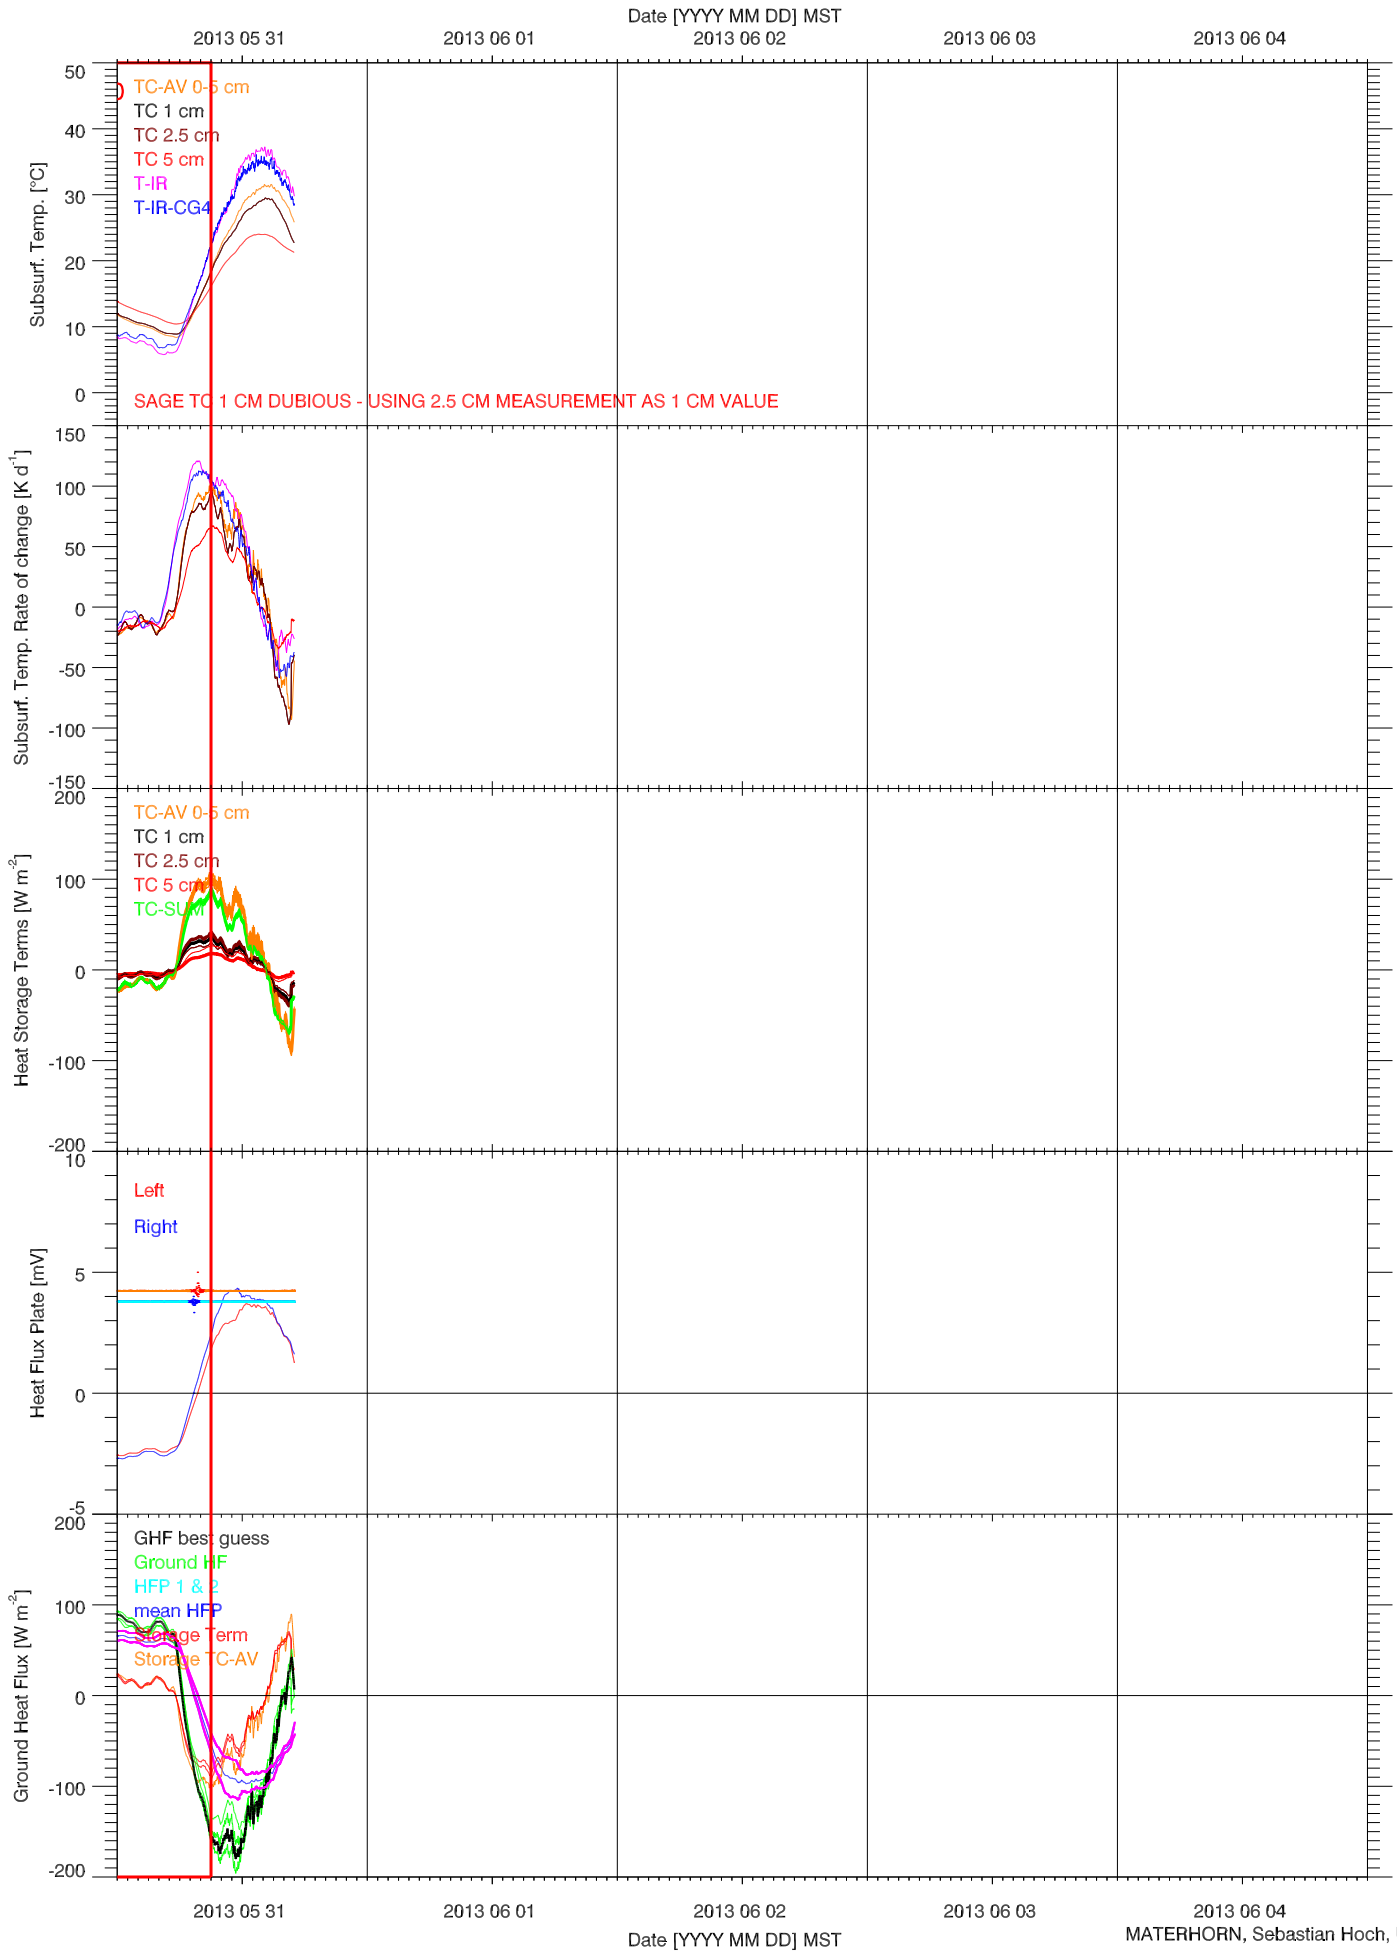

EFS SAGE - SOIL T & GHF QUICKLOOK