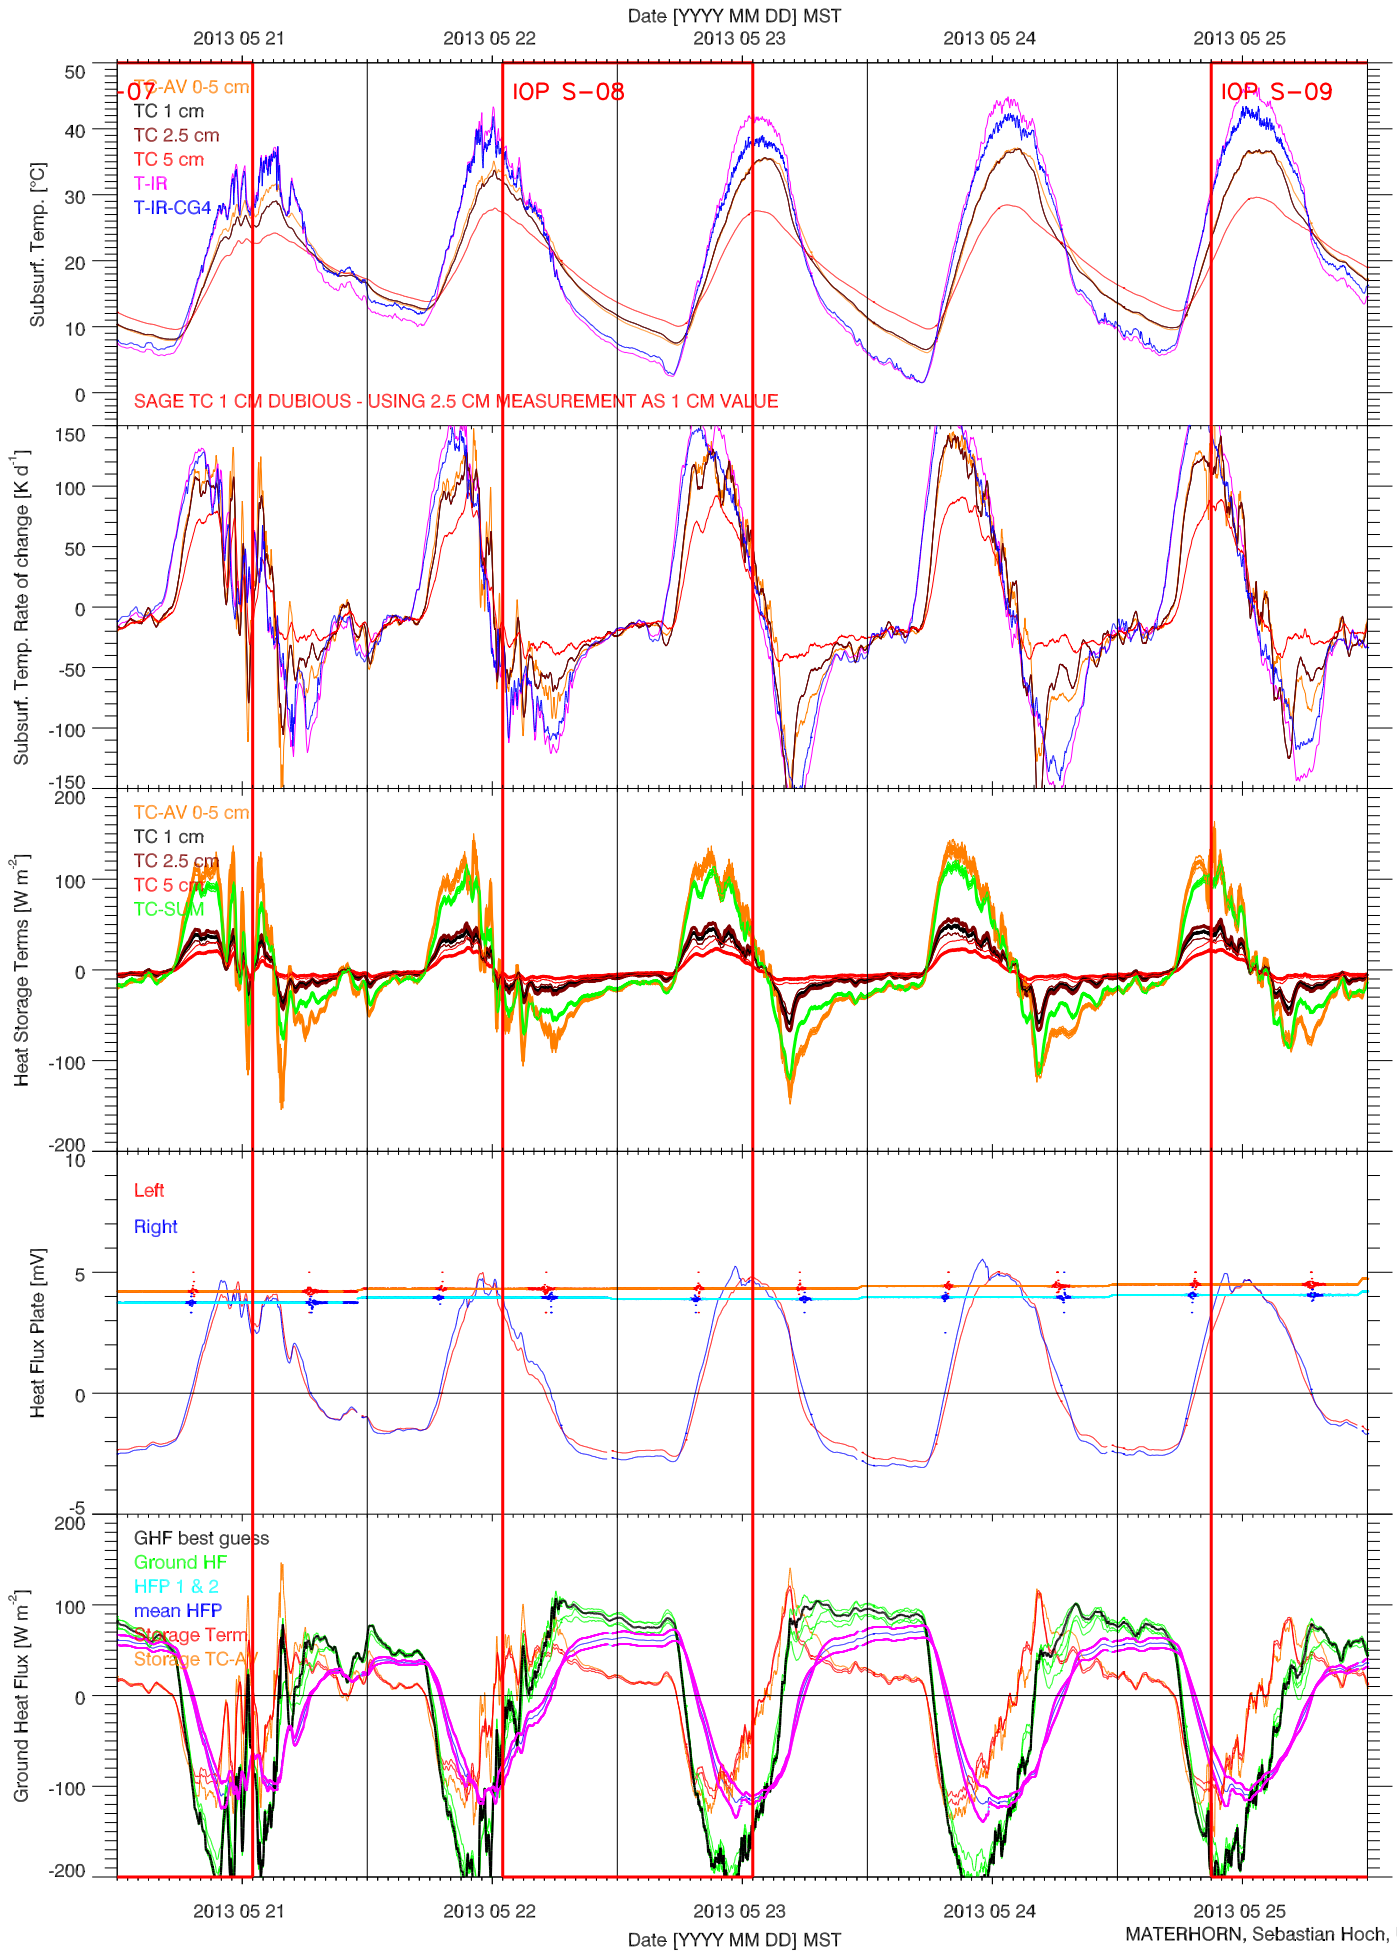

EFS SAGE - SOIL T & GHF QUICKLOOK

EFS SAGE - SOIL PROPERTIES QUICKLOOK

EFS SAGE - ENERGY BALANCE QUICKLOOK

EFS SAGE - TOWER DATA QUICKLOOK

EFS SAGE - RADIATION & BASIC MET QUICKLOOK

EFS SAGE - SOIL T & GHF QUICKLOOK

EFS SAGE - SOIL PROPERTIES QUICKLOOK

EFS SAGE - ENERGY BALANCE QUICKLOOK

EFS SAGE - TOWER DATA QUICKLOOK

EFS SAGE - RADIATION & BASIC MET QUICKLOOK

EFS SAGE - SOIL T & GHF QUICKLOOK

EFS SAGE - SOIL PROPERTIES QUICKLOOK

EFS SAGE - ENERGY BALANCE QUICKLOOK

EFS SAGE - TOWER DATA QUICKLOOK

EFS SAGE - RADIATION & BASIC MET QUICKLOOK

EFS SAGE - SOIL T & GHF QUICKLOOK

EFS SAGE - SOIL PROPERTIES QUICKLOOK

EFS SAGE - ENERGY BALANCE QUICKLOOK