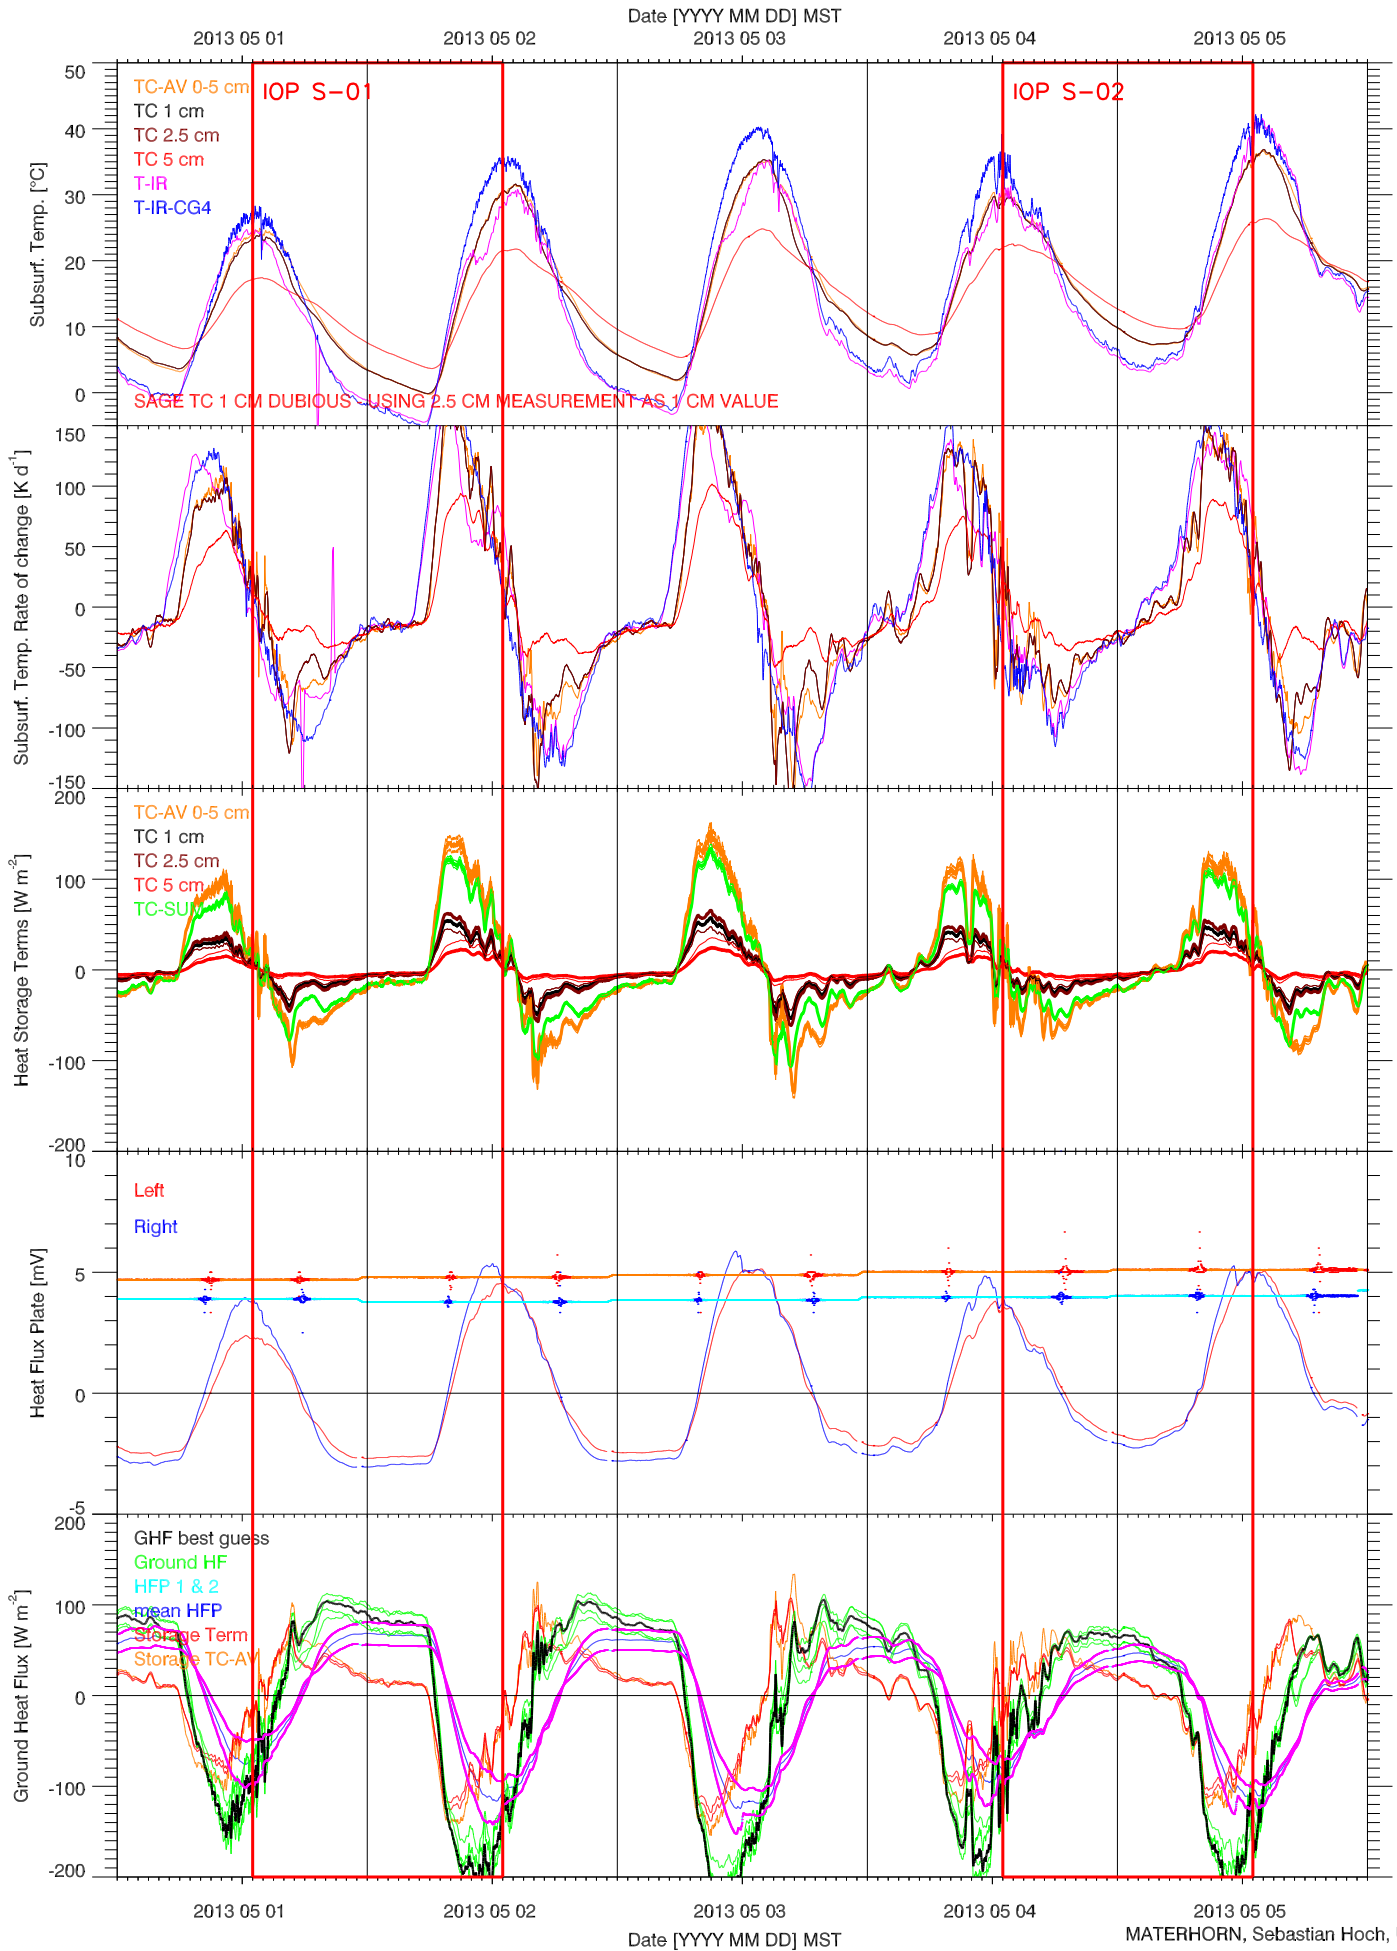

EFS SAGE - TOWER DATA QUICKLOOK

EFS SAGE - RADIATION & BASIC MET QUICKLOOK

EFS SAGE - SOIL T & GHF QUICKLOOK

EFS SAGE - SOIL PROPERTIES QUICKLOOK

EFS SAGE - ENERGY BALANCE QUICKLOOK

EFS SAGE - TOWER DATA QUICKLOOK

EFS SAGE - RADIATION & BASIC MET QUICKLOOK

EFS SAGE - SOIL T & GHF QUICKLOOK

EFS SAGE - SOIL PROPERTIES QUICKLOOK

EFS SAGE - ENERGY BALANCE QUICKLOOK

EFS SAGE - TOWER DATA QUICKLOOK

EFS SAGE - RADIATION & BASIC MET QUICKLOOK

EFS SAGE - SOIL T & GHF QUICKLOOK

EFS SAGE - SOIL PROPERTIES QUICKLOOK

EFS SAGE - ENERGY BALANCE QUICKLOOK

EFS SAGE - TOWER DATA QUICKLOOK

EFS SAGE - RADIATION & BASIC MET QUICKLOOK

EFS SAGE - SOIL T & GHF QUICKLOOK