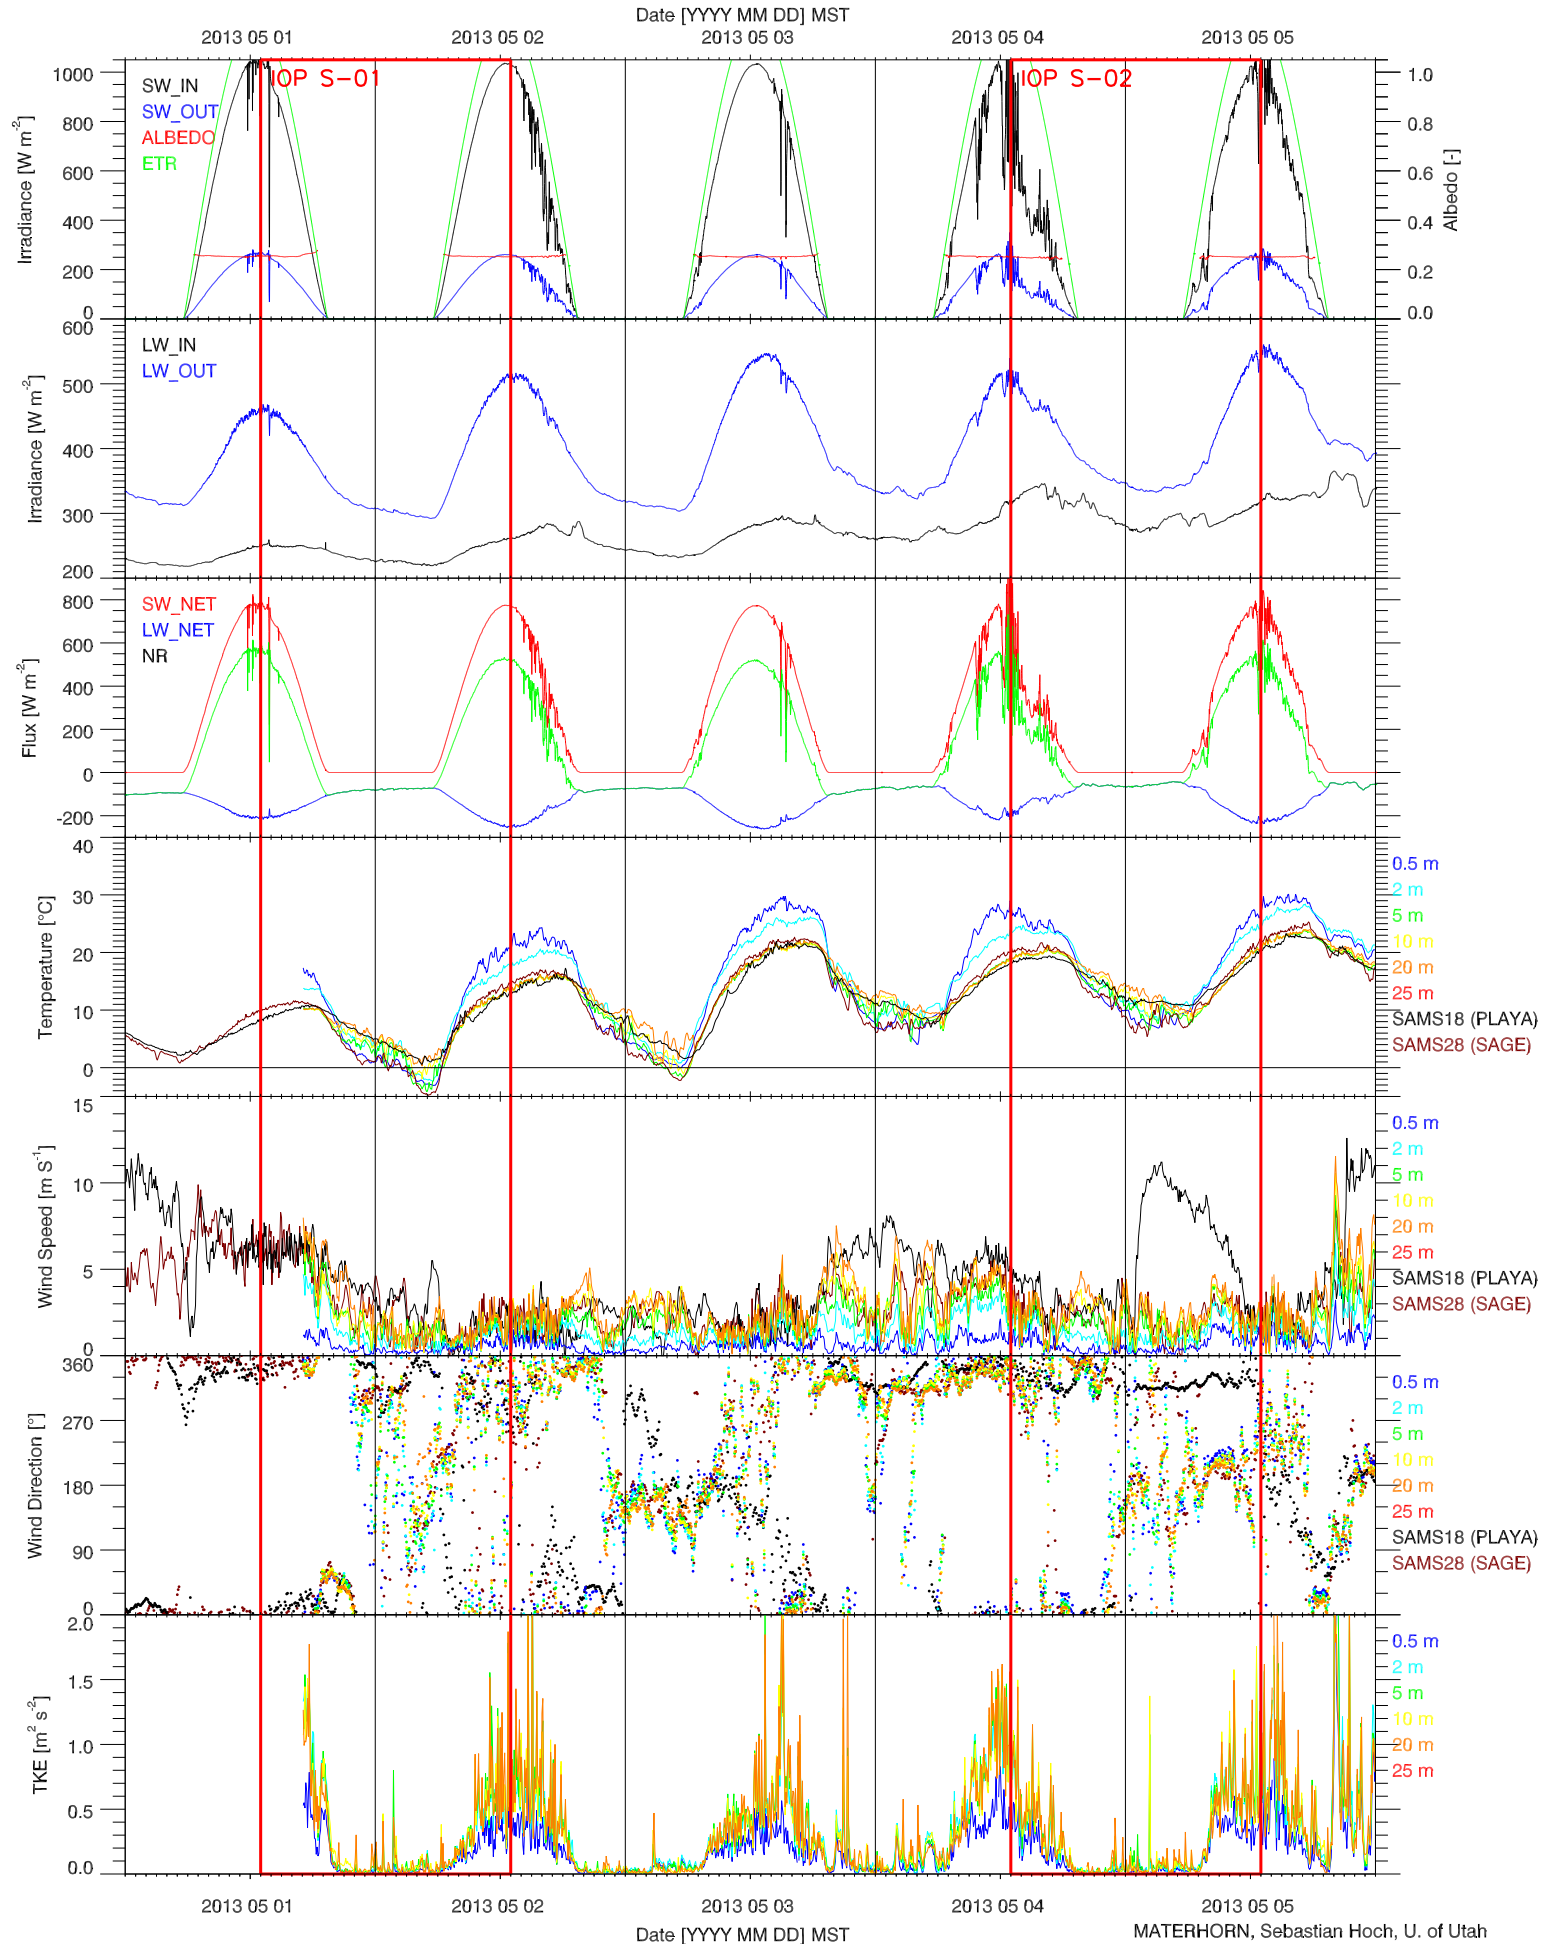

EFS SAGE - TOWER DATA QUICKLOOK

EFS SAGE - RADIATION & BASIC MET QUICKLOOK

EFS SAGE - SOIL T & GHF QUICKLOOK

EFS SAGE - SOIL PROPERTIES QUICKLOOK

EFS SAGE - ENERGY BALANCE QUICKLOOK

EFS SAGE - TOWER DATA QUICKLOOK

EFS SAGE - RADIATION & BASIC MET QUICKLOOK

EFS SAGE - SOIL T & GHF QUICKLOOK

EFS SAGE - SOIL PROPERTIES QUICKLOOK

EFS SAGE - ENERGY BALANCE QUICKLOOK

EFS SAGE - TOWER DATA QUICKLOOK

EFS SAGE - RADIATION & BASIC MET QUICKLOOK