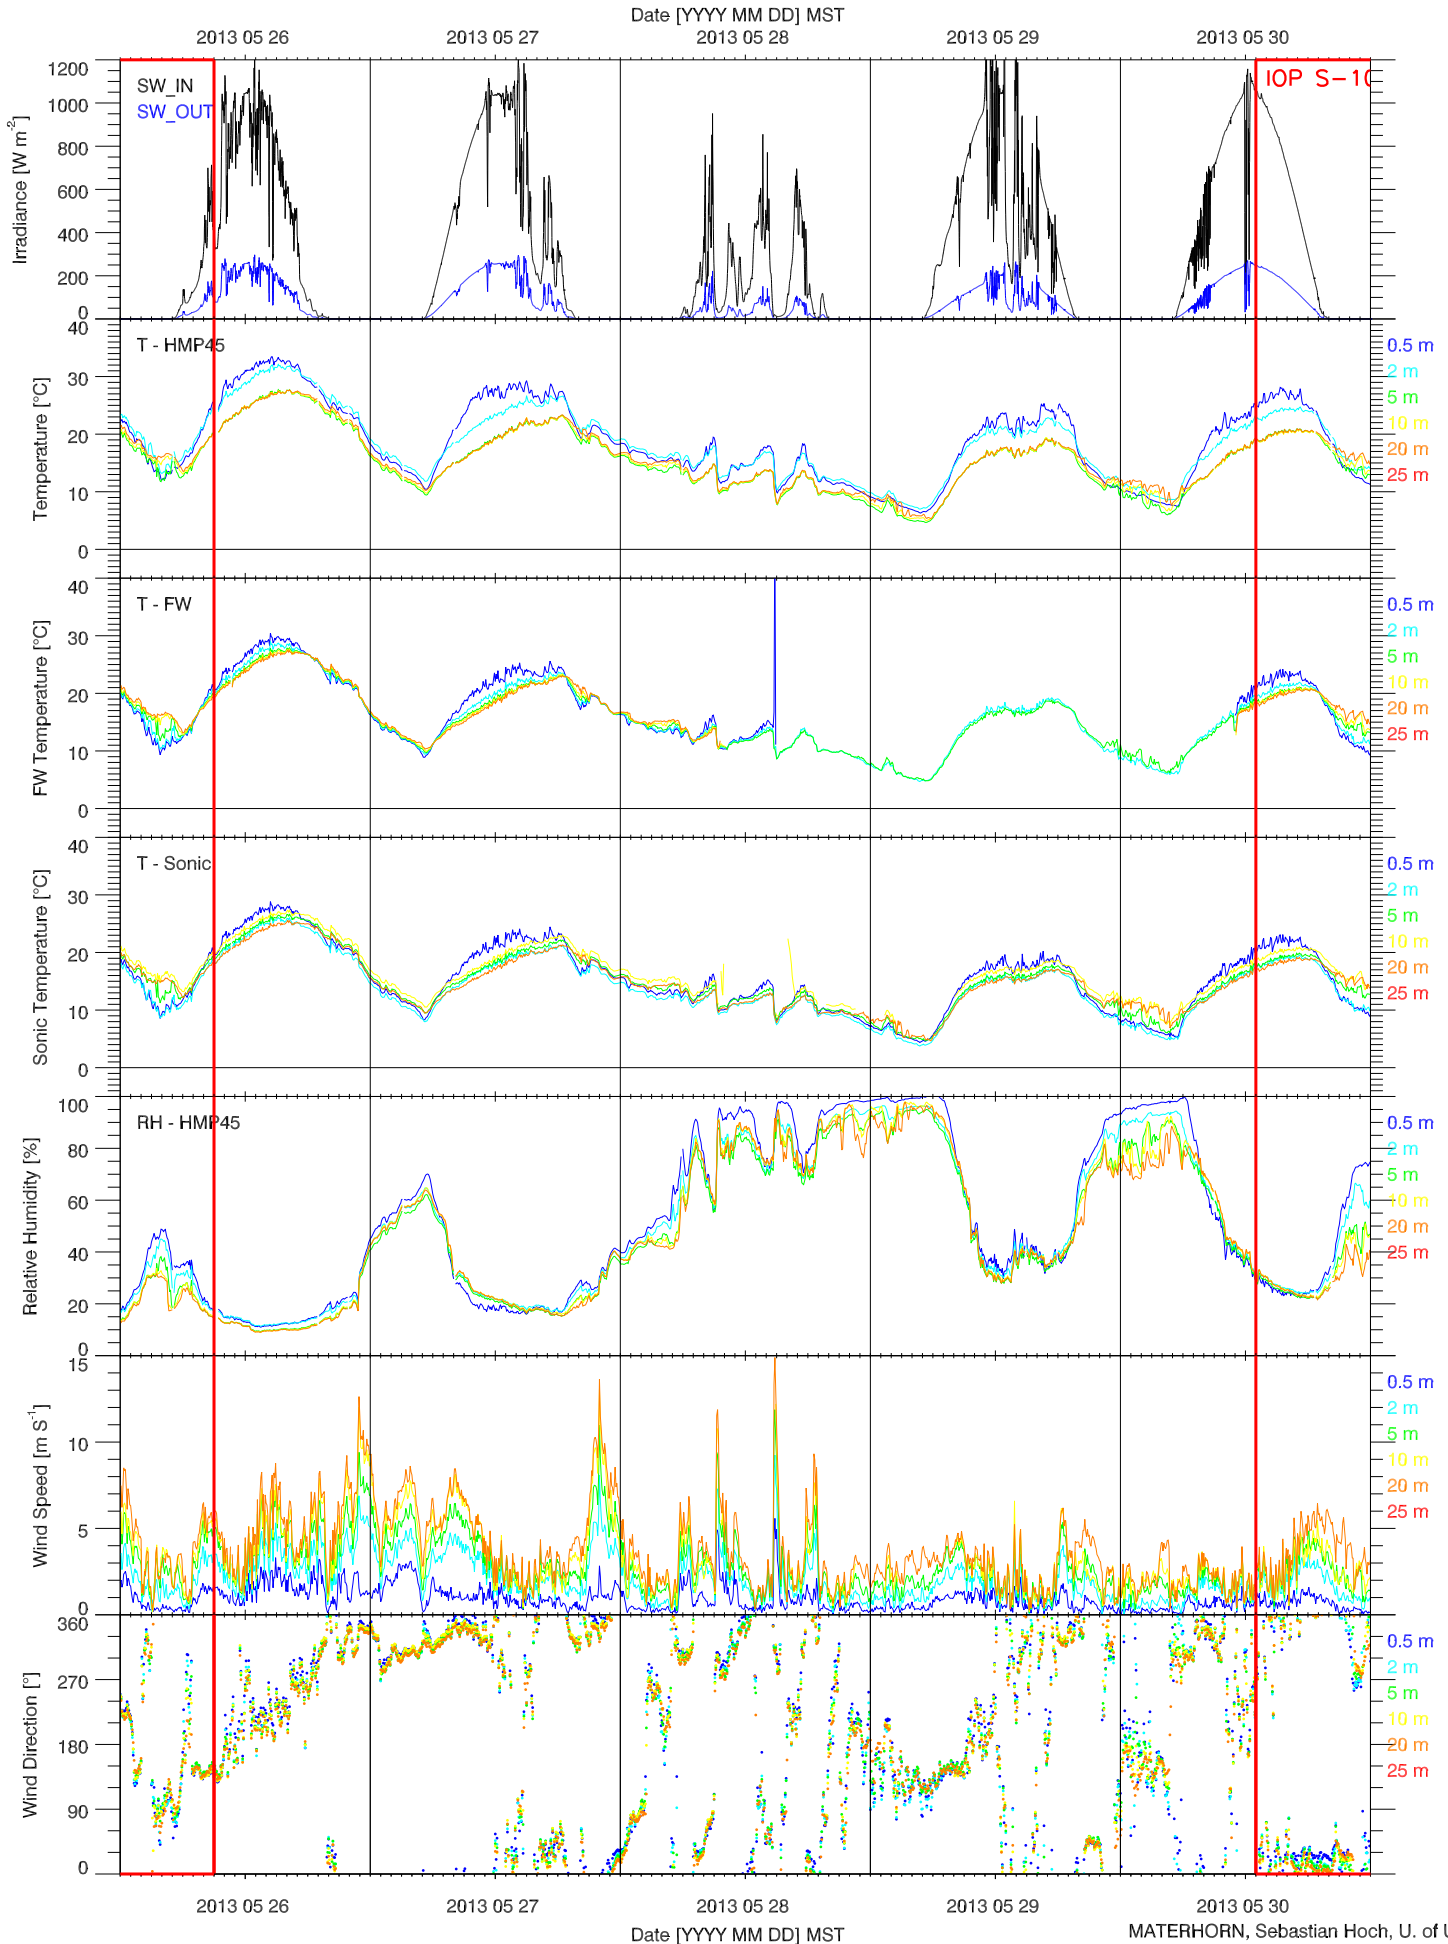

EFS SAGE - SOIL PROPERTIES QUICKLOOK

EFS SAGE - ENERGY BALANCE QUICKLOOK

EFS SAGE - TOWER DATA QUICKLOOK

EFS SAGE - RADIATION & BASIC MET QUICKLOOK

EFS SAGE - SOIL T & GHF QUICKLOOK

EFS SAGE - SOIL PROPERTIES QUICKLOOK

EFS SAGE - ENERGY BALANCE QUICKLOOK

EFS SAGE - TOWER DATA QUICKLOOK

EFS SAGE - RADIATION & BASIC MET QUICKLOOK

EFS SAGE - SOIL T & GHF QUICKLOOK

EFS SAGE - SOIL PROPERTIES QUICKLOOK

EFS SAGE - ENERGY BALANCE QUICKLOOK