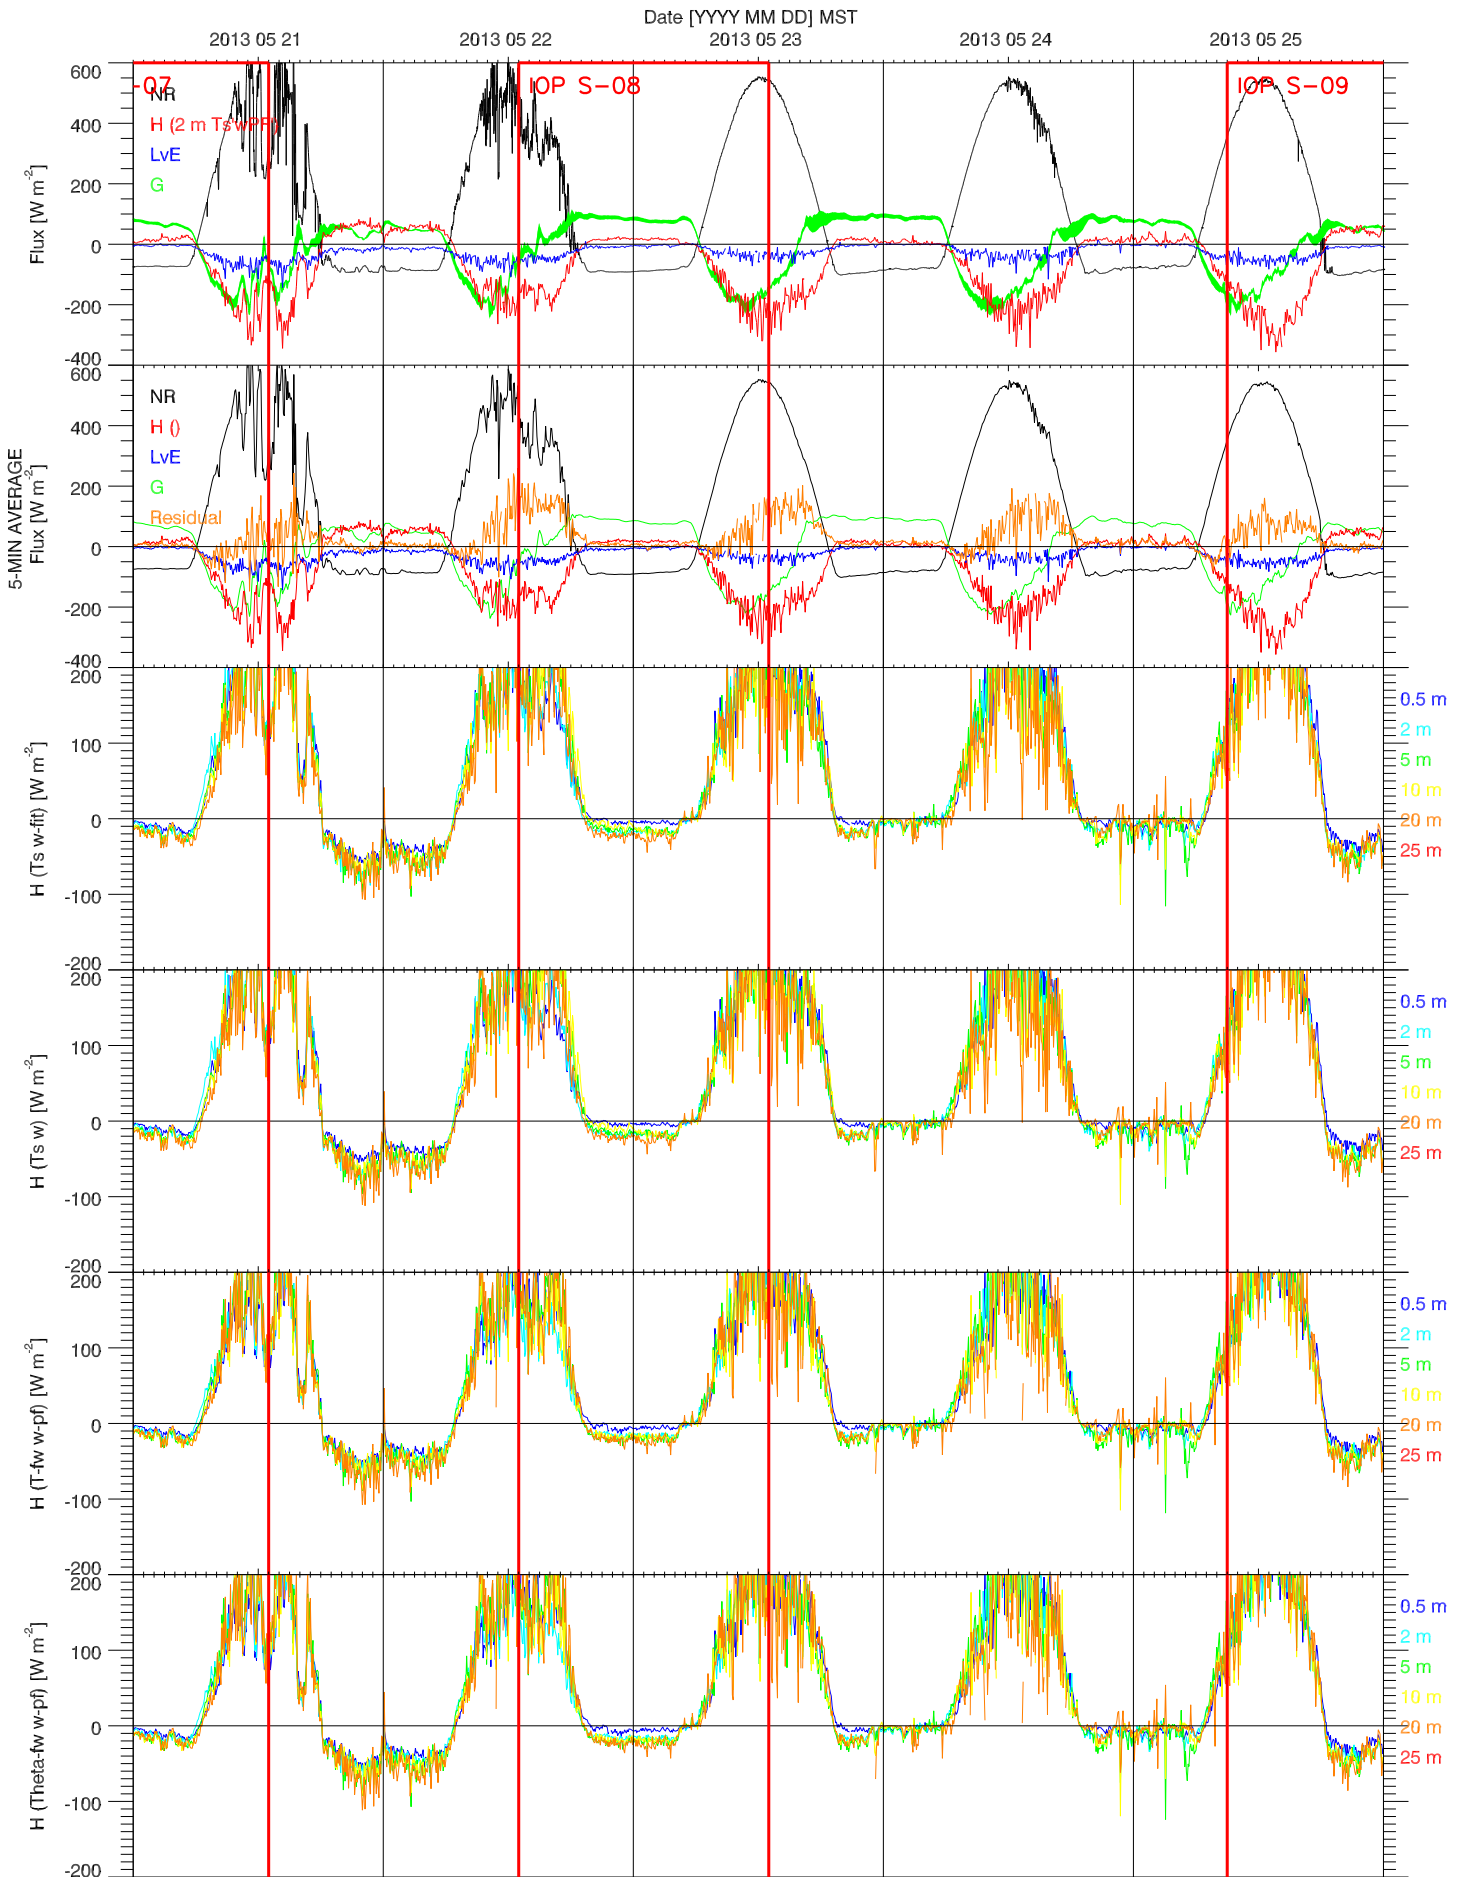

EFS SAGE - SOIL PROPERTIES QUICKLOOK

EFS SAGE - ENERGY BALANCE QUICKLOOK

EFS SAGE - TOWER DATA QUICKLOOK

EFS SAGE - RADIATION & BASIC MET QUICKLOOK

EFS SAGE - SOIL T & GHF QUICKLOOK

EFS SAGE - SOIL PROPERTIES QUICKLOOK

EFS SAGE - ENERGY BALANCE QUICKLOOK

EFS SAGE - TOWER DATA QUICKLOOK

EFS SAGE - RADIATION & BASIC MET QUICKLOOK

EFS SAGE - SOIL T & GHF QUICKLOOK

EFS SAGE - SOIL PROPERTIES QUICKLOOK

EFS SAGE - ENERGY BALANCE QUICKLOOK