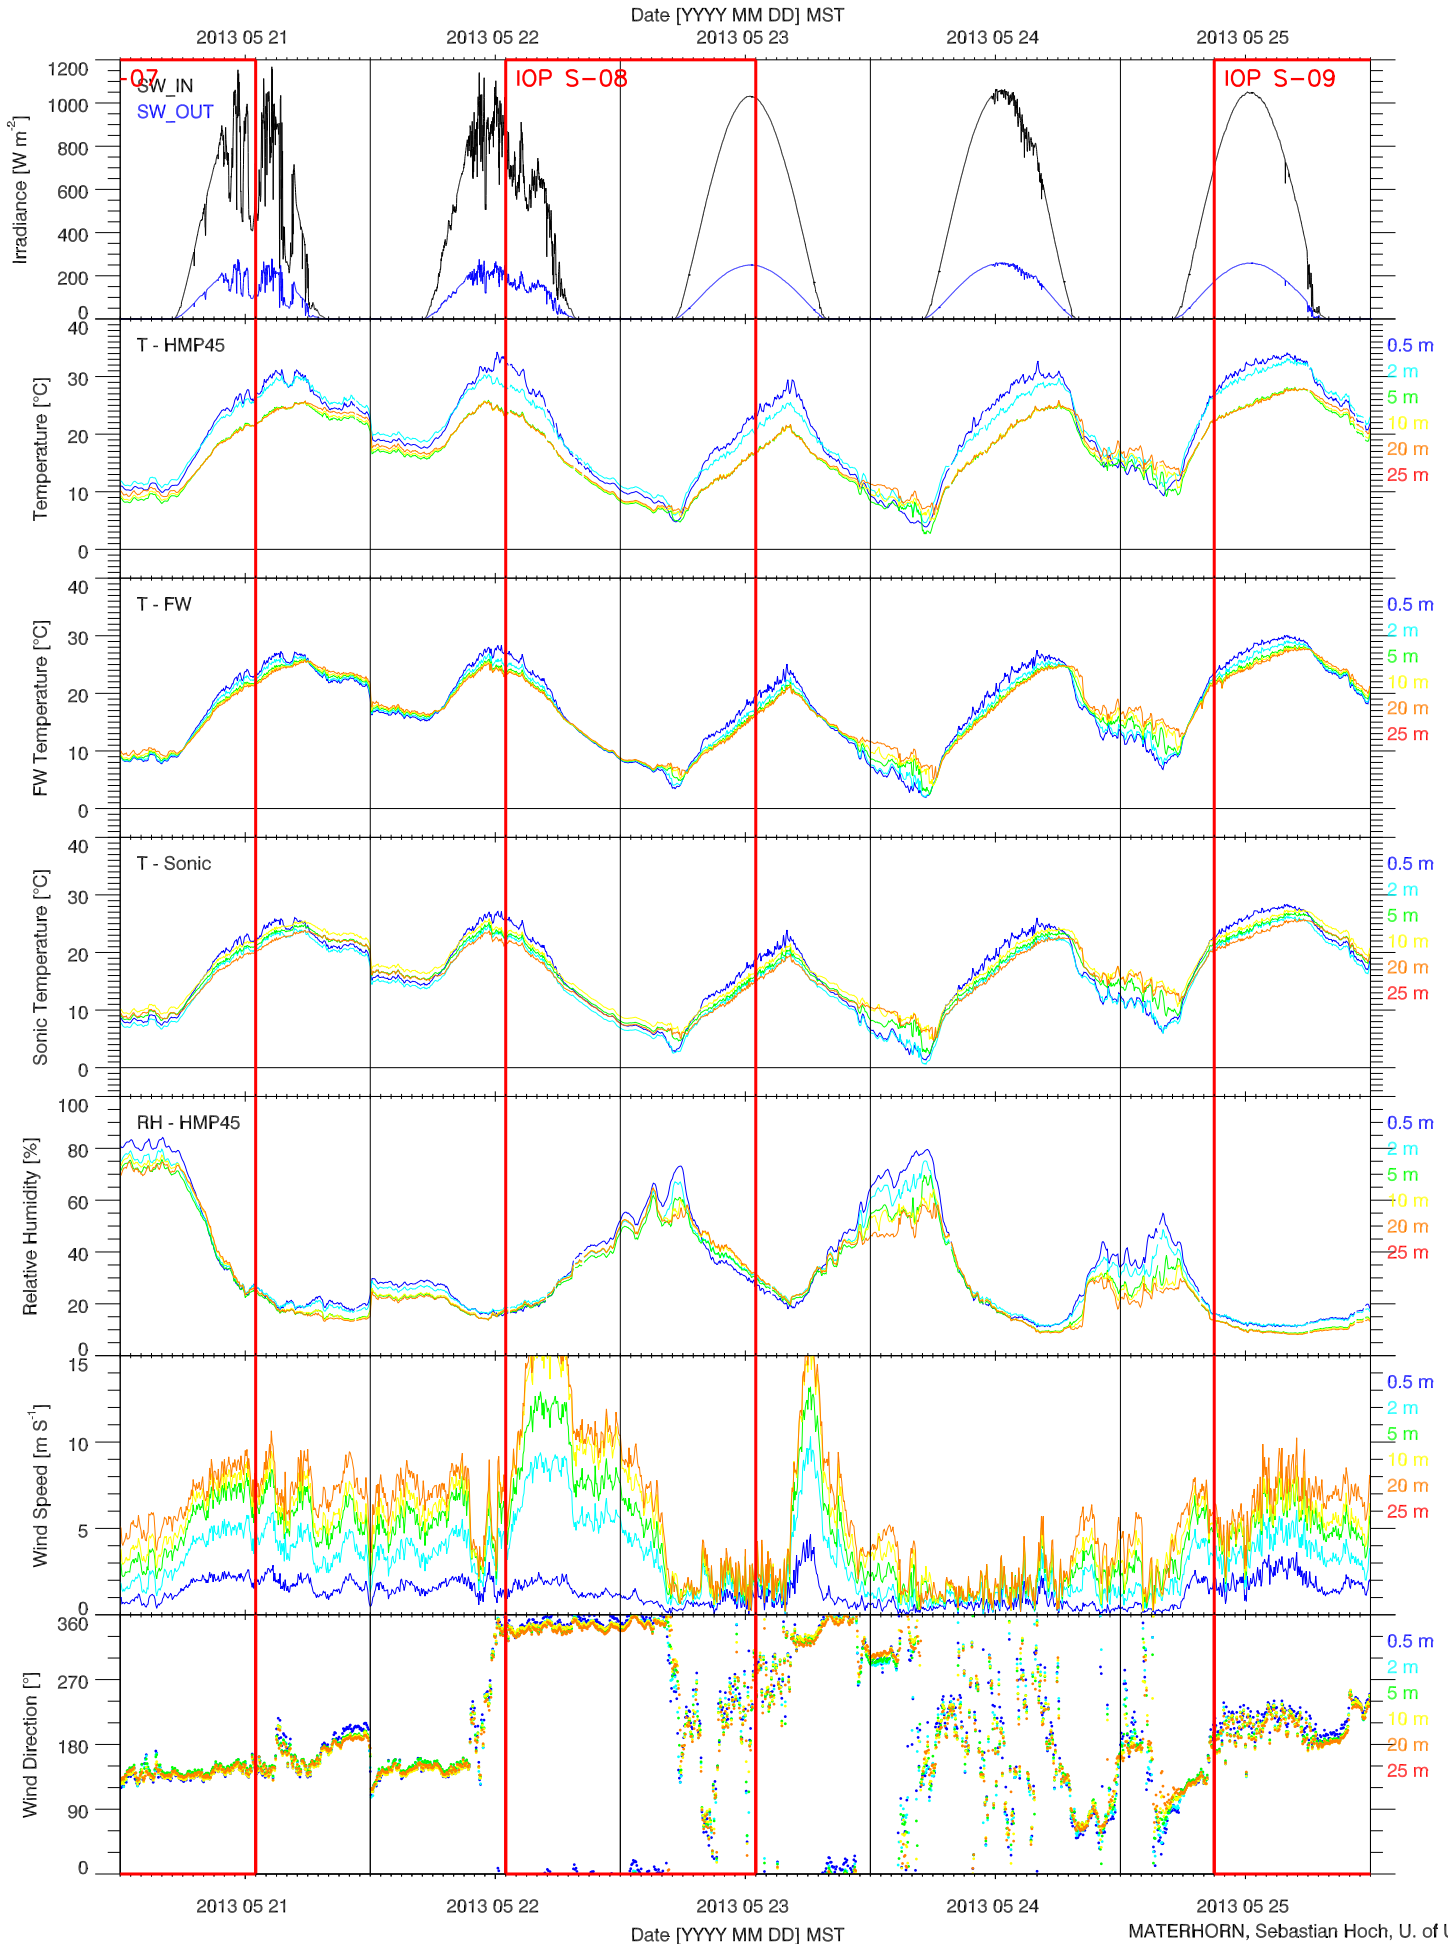

EFS SAGE - SOIL T & GHF QUICKLOOK

EFS SAGE - SOIL PROPERTIES QUICKLOOK

EFS SAGE - ENERGY BALANCE QUICKLOOK

EFS SAGE - TOWER DATA QUICKLOOK

EFS SAGE - RADIATION & BASIC MET QUICKLOOK

EFS SAGE - SOIL T & GHF QUICKLOOK

EFS SAGE - SOIL PROPERTIES QUICKLOOK

EFS SAGE - ENERGY BALANCE QUICKLOOK

EFS SAGE - TOWER DATA QUICKLOOK

EFS SAGE - RADIATION & BASIC MET QUICKLOOK

EFS SAGE - SOIL T & GHF QUICKLOOK

EFS SAGE - SOIL PROPERTIES QUICKLOOK