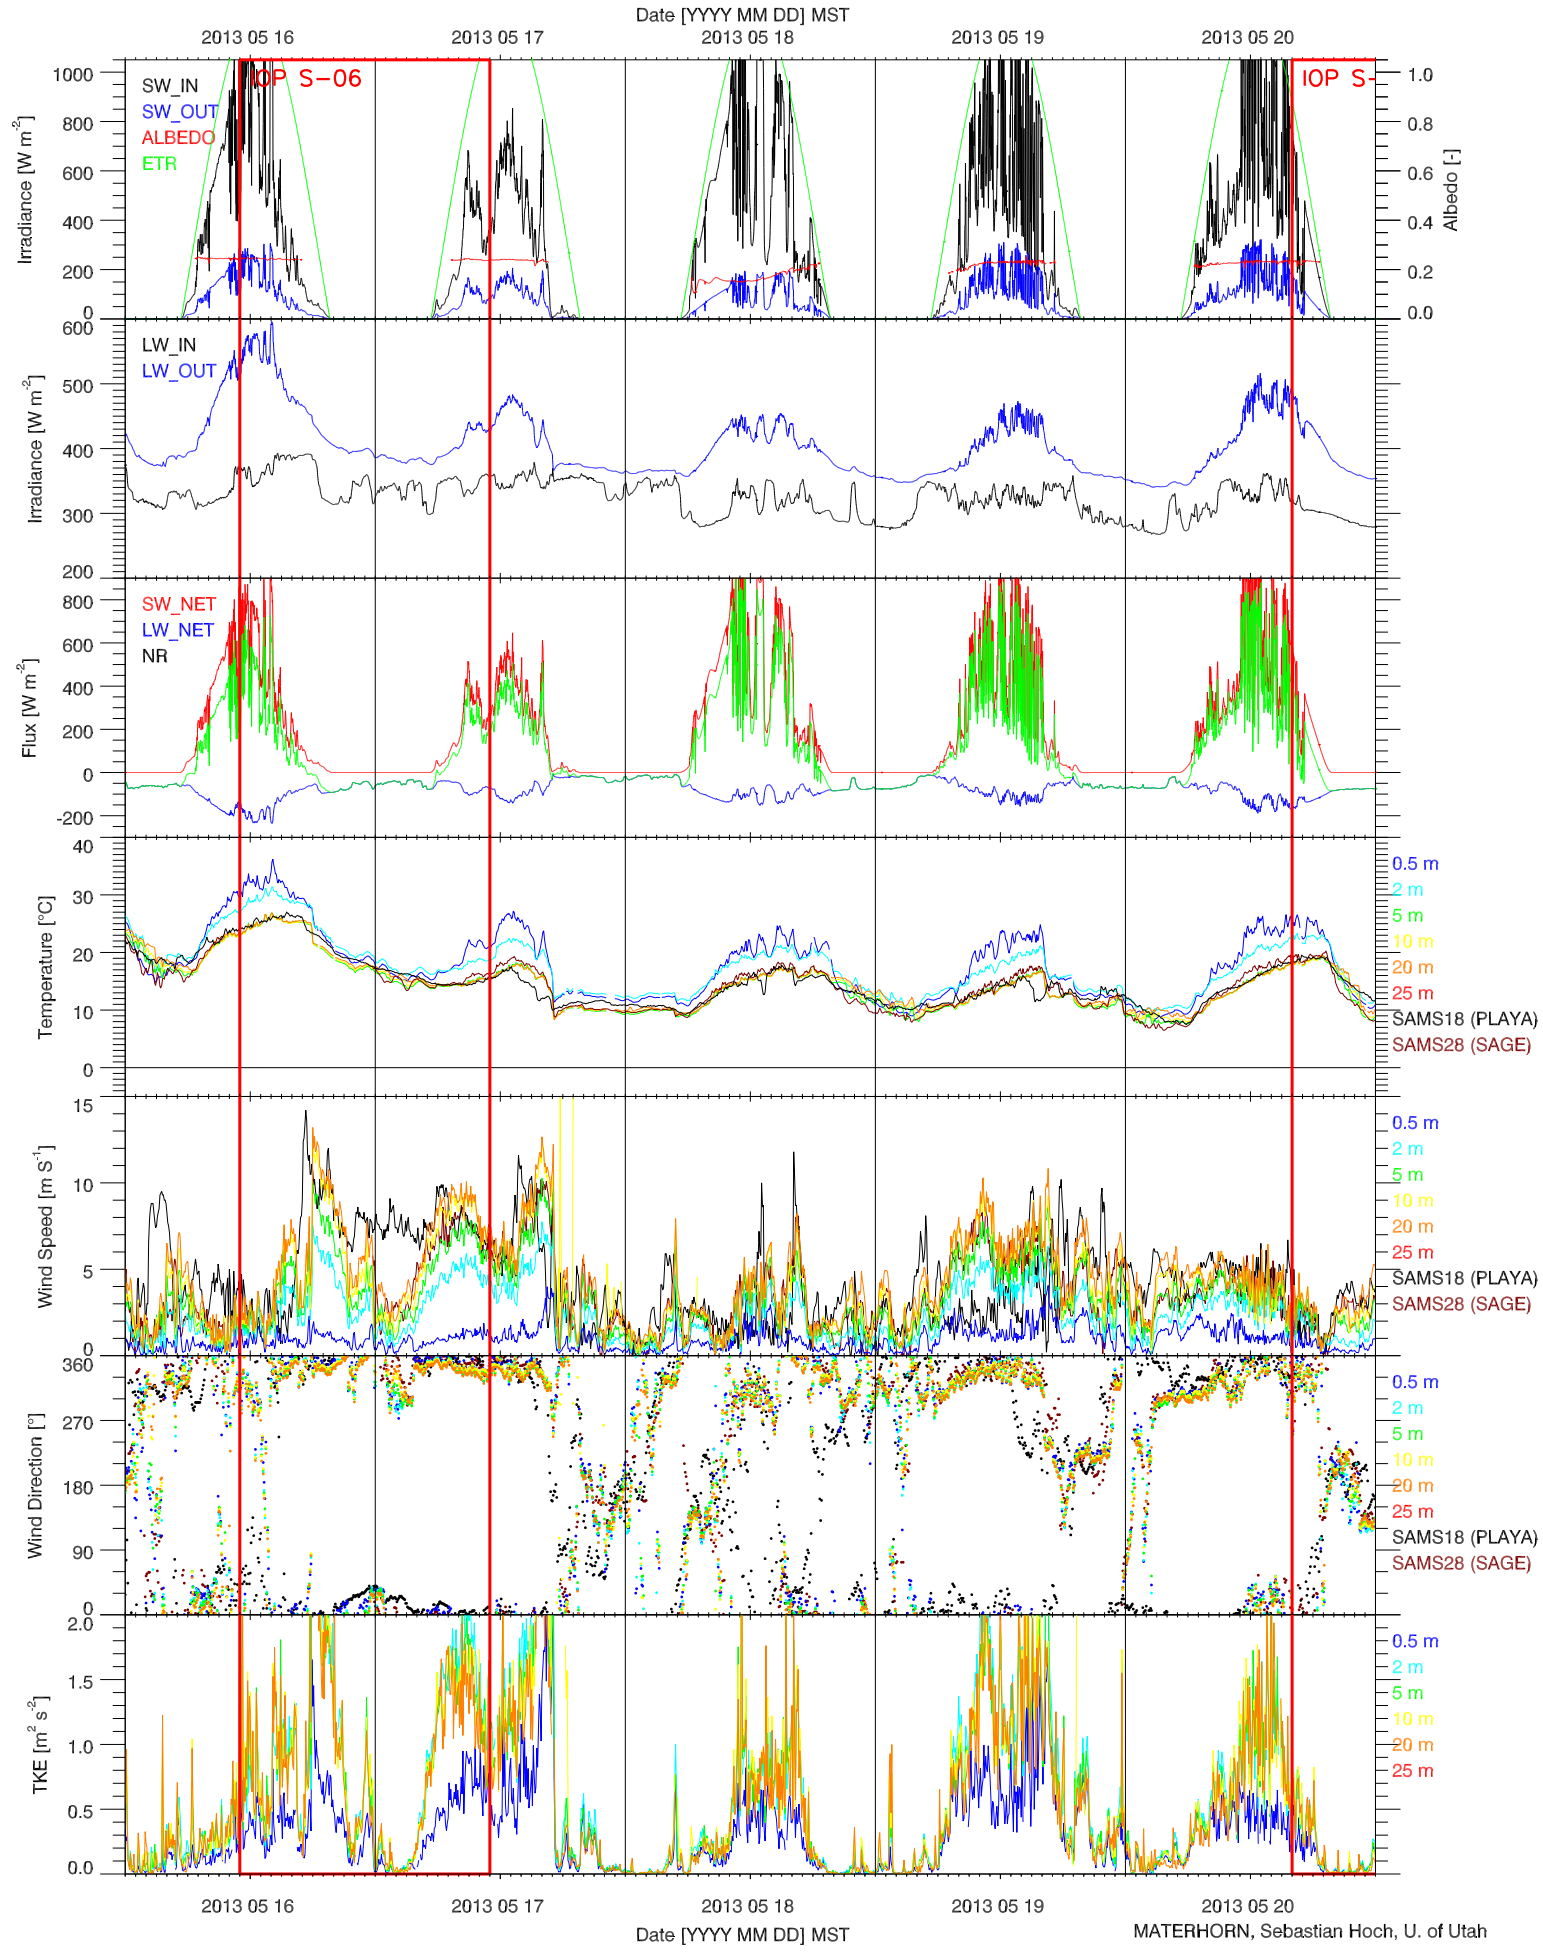

EFS SAGE - SOIL T & GHF QUICKLOOK

EFS SAGE - SOIL PROPERTIES QUICKLOOK

EFS SAGE - ENERGY BALANCE QUICKLOOK

EFS SAGE - TOWER DATA QUICKLOOK

EFS SAGE - RADIATION & BASIC MET QUICKLOOK

EFS SAGE - SOIL T & GHF QUICKLOOK

EFS SAGE - SOIL PROPERTIES QUICKLOOK

EFS SAGE - ENERGY BALANCE QUICKLOOK

EFS SAGE - TOWER DATA QUICKLOOK

EFS SAGE - RADIATION & BASIC MET QUICKLOOK

EFS SAGE - SOIL T & GHF QUICKLOOK

EFS SAGE - SOIL PROPERTIES QUICKLOOK