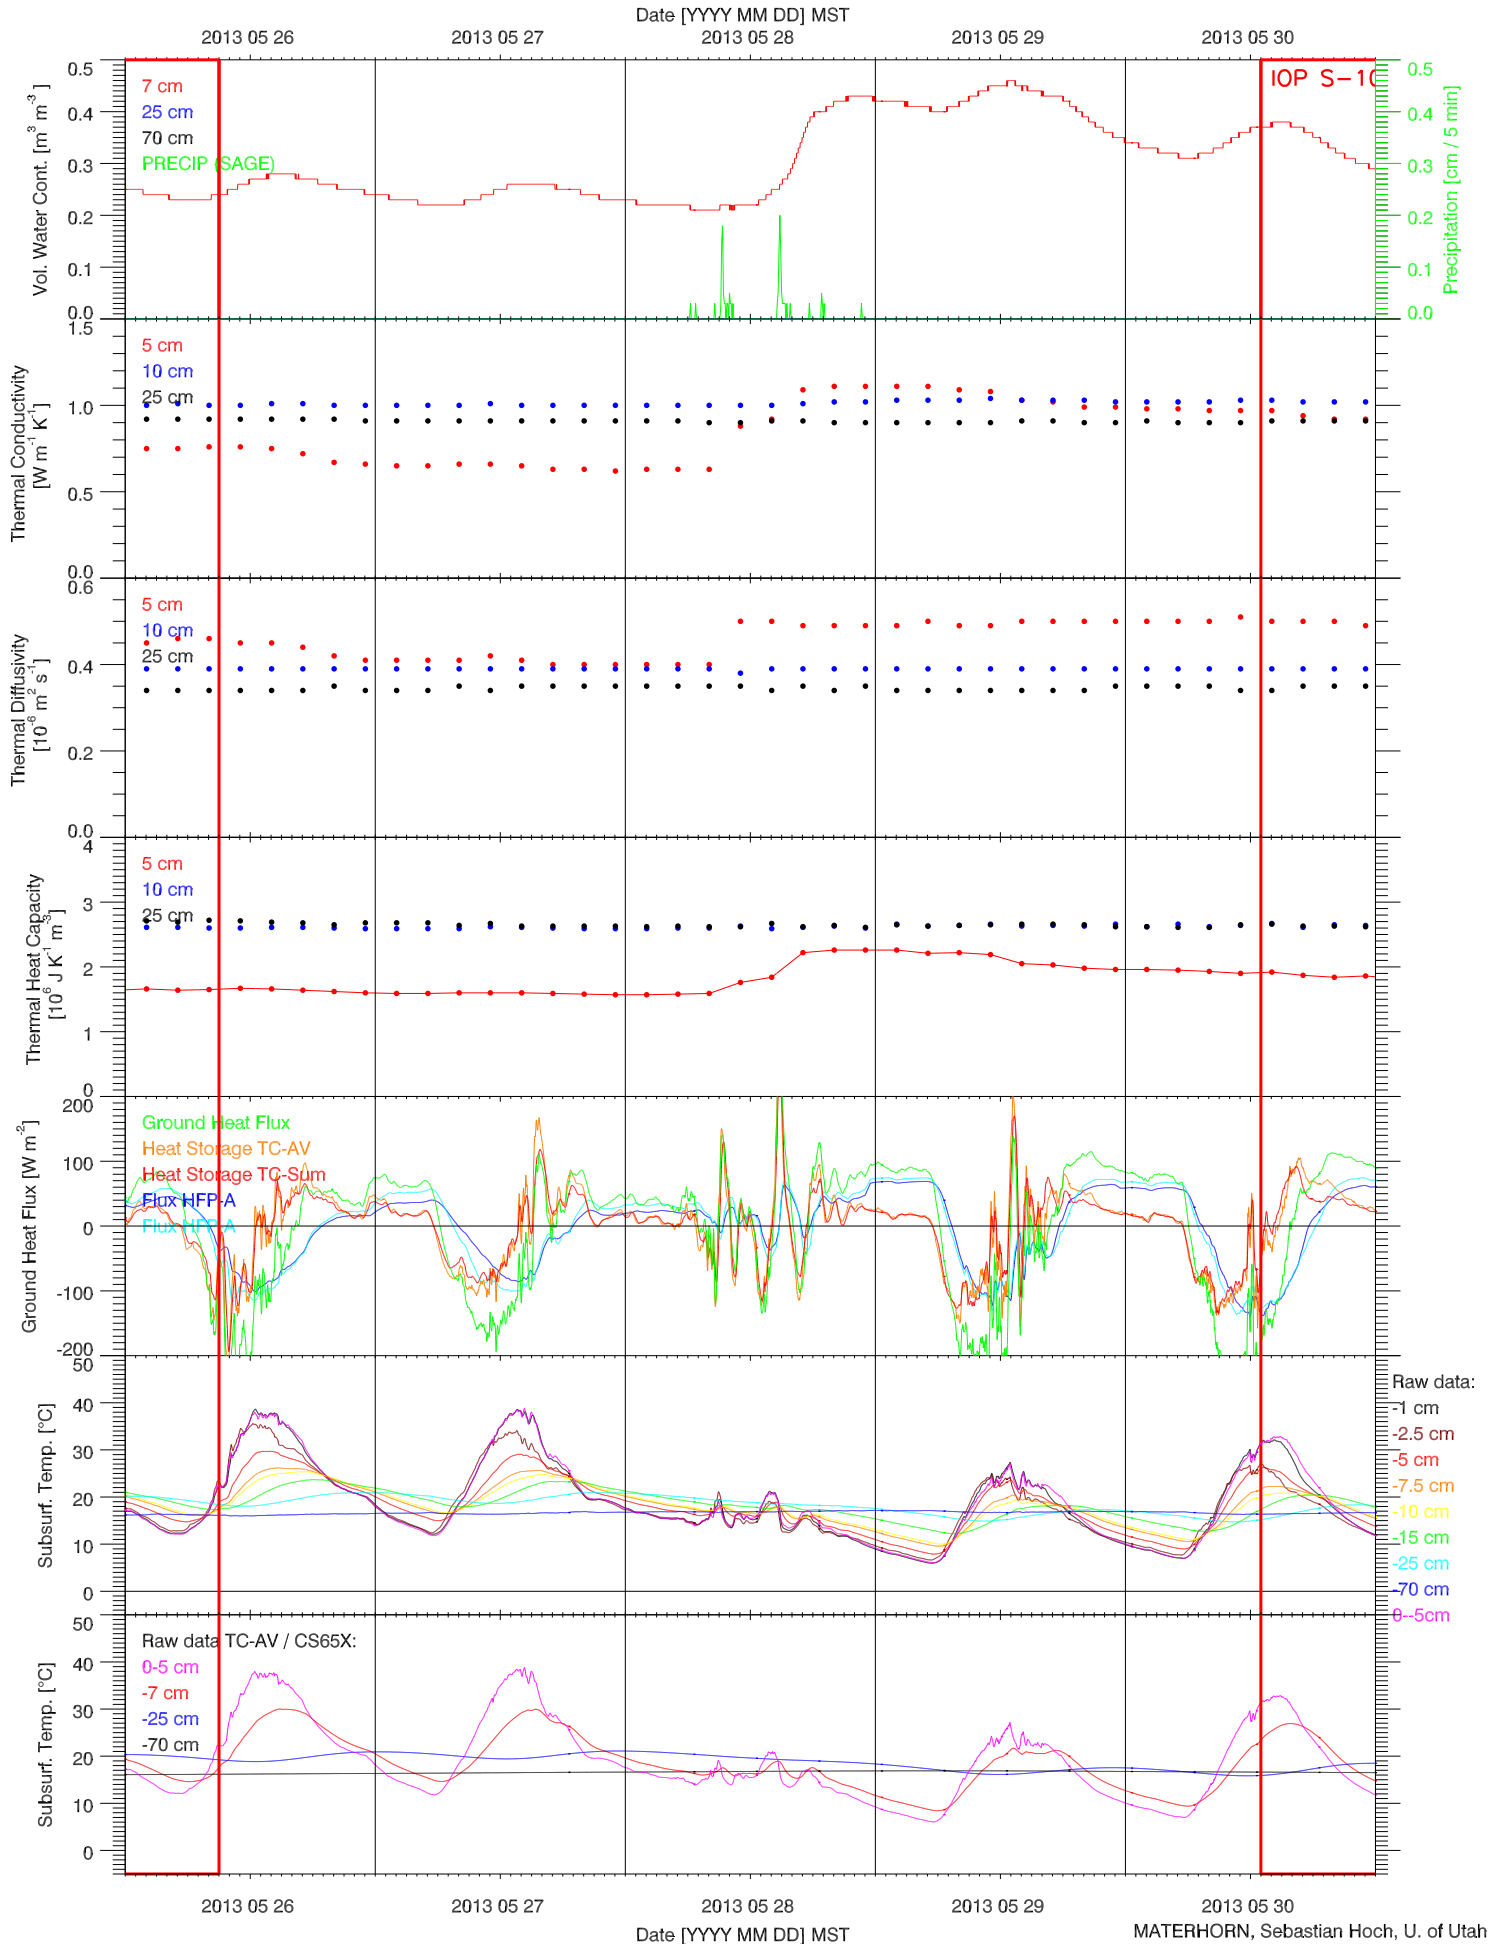

EFS SAGE - SOIL T & GHF QUICKLOOK

EFS SAGE - SOIL PROPERTIES QUICKLOOK

EFS SAGE - ENERGY BALANCE QUICKLOOK

EFS SAGE - TOWER DATA QUICKLOOK

EFS SAGE - RADIATION & BASIC MET QUICKLOOK

EFS SAGE - SOIL T & GHF QUICKLOOK

EFS SAGE - SOIL PROPERTIES QUICKLOOK

EFS SAGE - ENERGY BALANCE QUICKLOOK

EFS SAGE - TOWER DATA QUICKLOOK

EFS SAGE - RADIATION & BASIC MET QUICKLOOK

EFS SAGE - SOIL T & GHF QUICKLOOK

EFS SAGE - SOIL PROPERTIES QUICKLOOK

EFS SAGE - ENERGY BALANCE QUICKLOOK

EFS SAGE - TOWER DATA QUICKLOOK

EFS SAGE - RADIATION & BASIC MET QUICKLOOK

EFS SAGE - SOIL T & GHF QUICKLOOK

EFS SAGE - SOIL PROPERTIES QUICKLOOK

EFS SAGE - ENERGY BALANCE QUICKLOOK

EFS SAGE - TOWER DATA QUICKLOOK

EFS SAGE - RADIATION & BASIC MET QUICKLOOK

EFS SAGE - SOIL T & GHF QUICKLOOK

EFS SAGE - SOIL PROPERTIES QUICKLOOK

EFS SAGE - ENERGY BALANCE QUICKLOOK