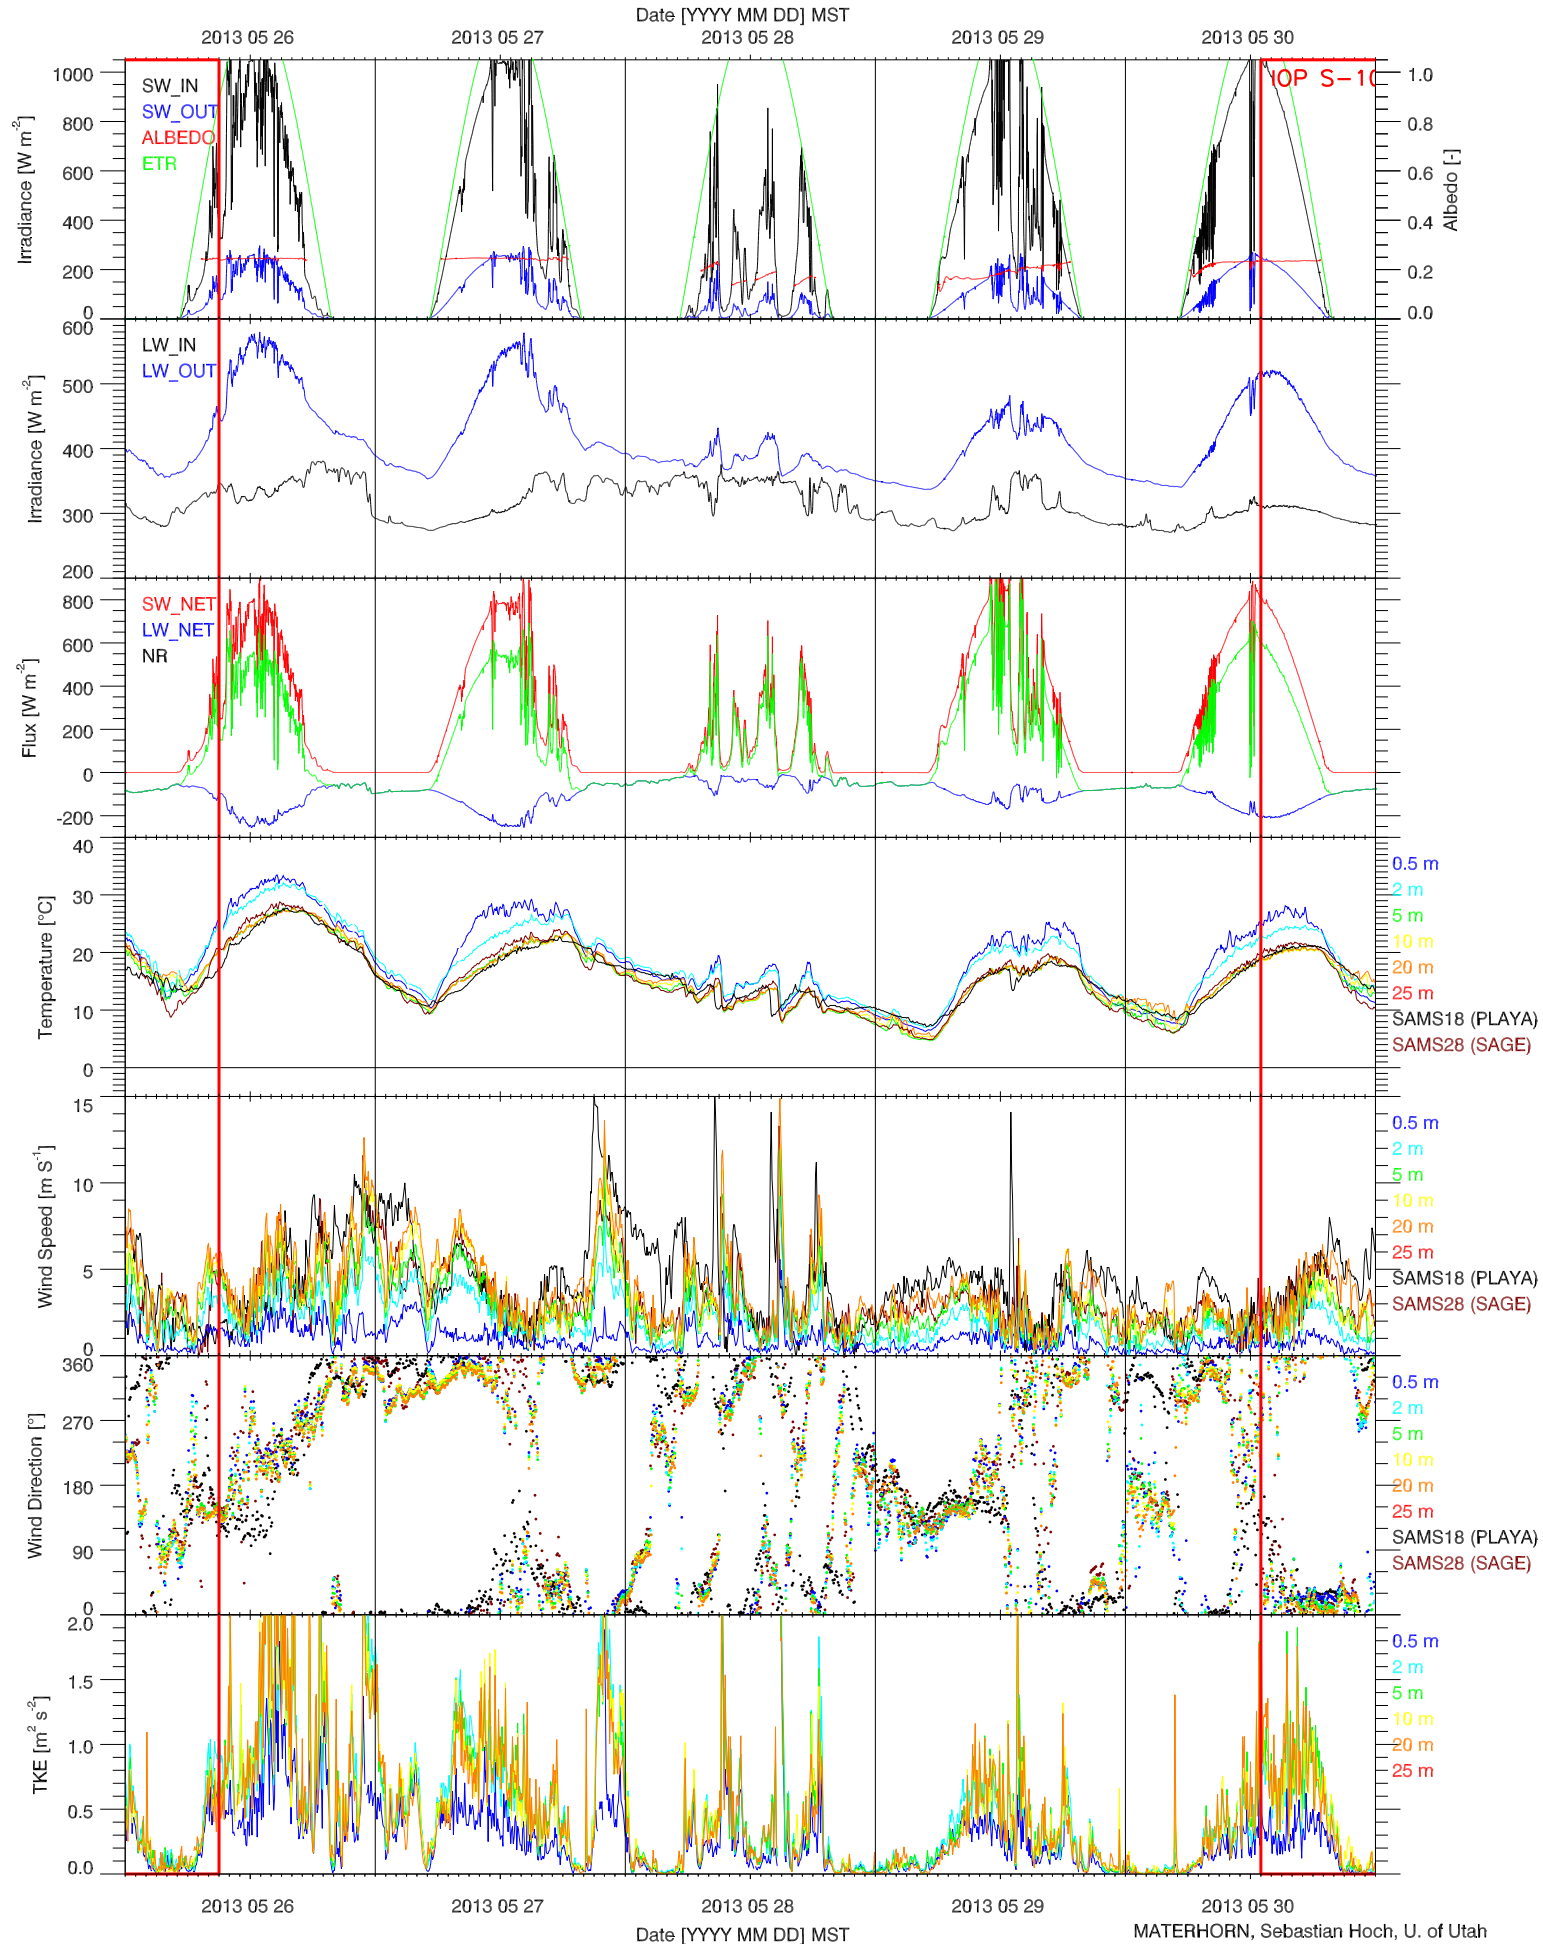

EFS SAGE - SOIL PROPERTIES QUICKLOOK

EFS SAGE - ENERGY BALANCE QUICKLOOK

EFS SAGE - TOWER DATA QUICKLOOK

EFS SAGE - RADIATION & BASIC MET QUICKLOOK

EFS SAGE - SOIL T & GHF QUICKLOOK

EFS SAGE - SOIL PROPERTIES QUICKLOOK

EFS SAGE - ENERGY BALANCE QUICKLOOK

EFS SAGE - TOWER DATA QUICKLOOK

EFS SAGE - RADIATION & BASIC MET QUICKLOOK

EFS SAGE - SOIL T & GHF QUICKLOOK

EFS SAGE - SOIL PROPERTIES QUICKLOOK

EFS SAGE - ENERGY BALANCE QUICKLOOK