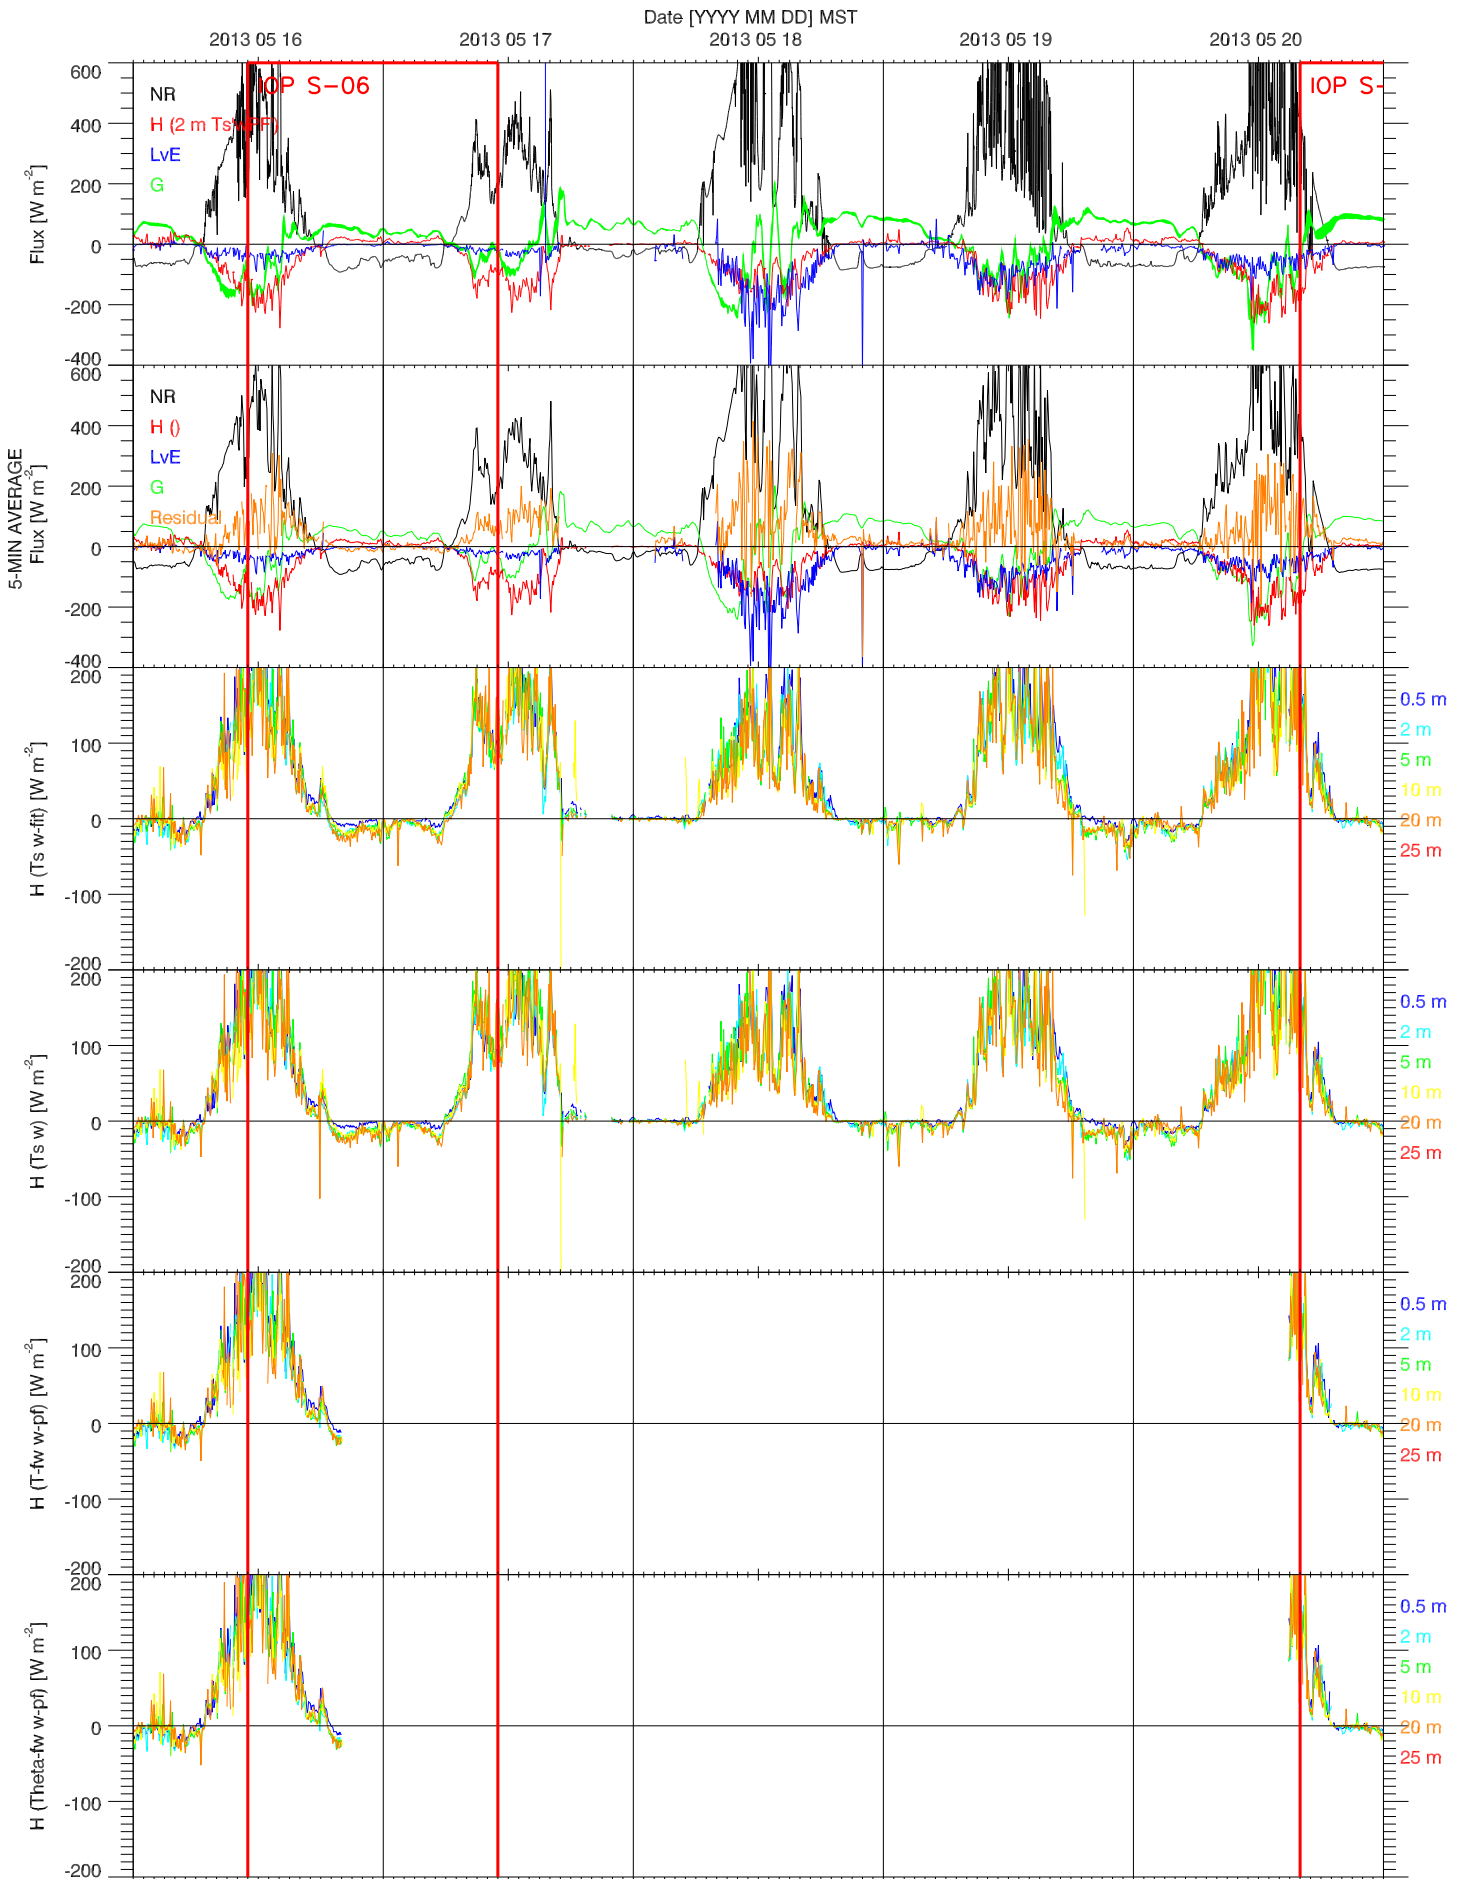

EFS SAGE - SOIL T & GHF QUICKLOOK

EFS SAGE - SOIL PROPERTIES QUICKLOOK

EFS SAGE - ENERGY BALANCE QUICKLOOK

EFS SAGE - TOWER DATA QUICKLOOK

EFS SAGE - RADIATION & BASIC MET QUICKLOOK

EFS SAGE - SOIL T & GHF QUICKLOOK

EFS SAGE - SOIL PROPERTIES QUICKLOOK

EFS SAGE - ENERGY BALANCE QUICKLOOK

EFS SAGE - TOWER DATA QUICKLOOK

EFS SAGE - RADIATION & BASIC MET QUICKLOOK

EFS SAGE - SOIL T & GHF QUICKLOOK

EFS SAGE - SOIL PROPERTIES QUICKLOOK