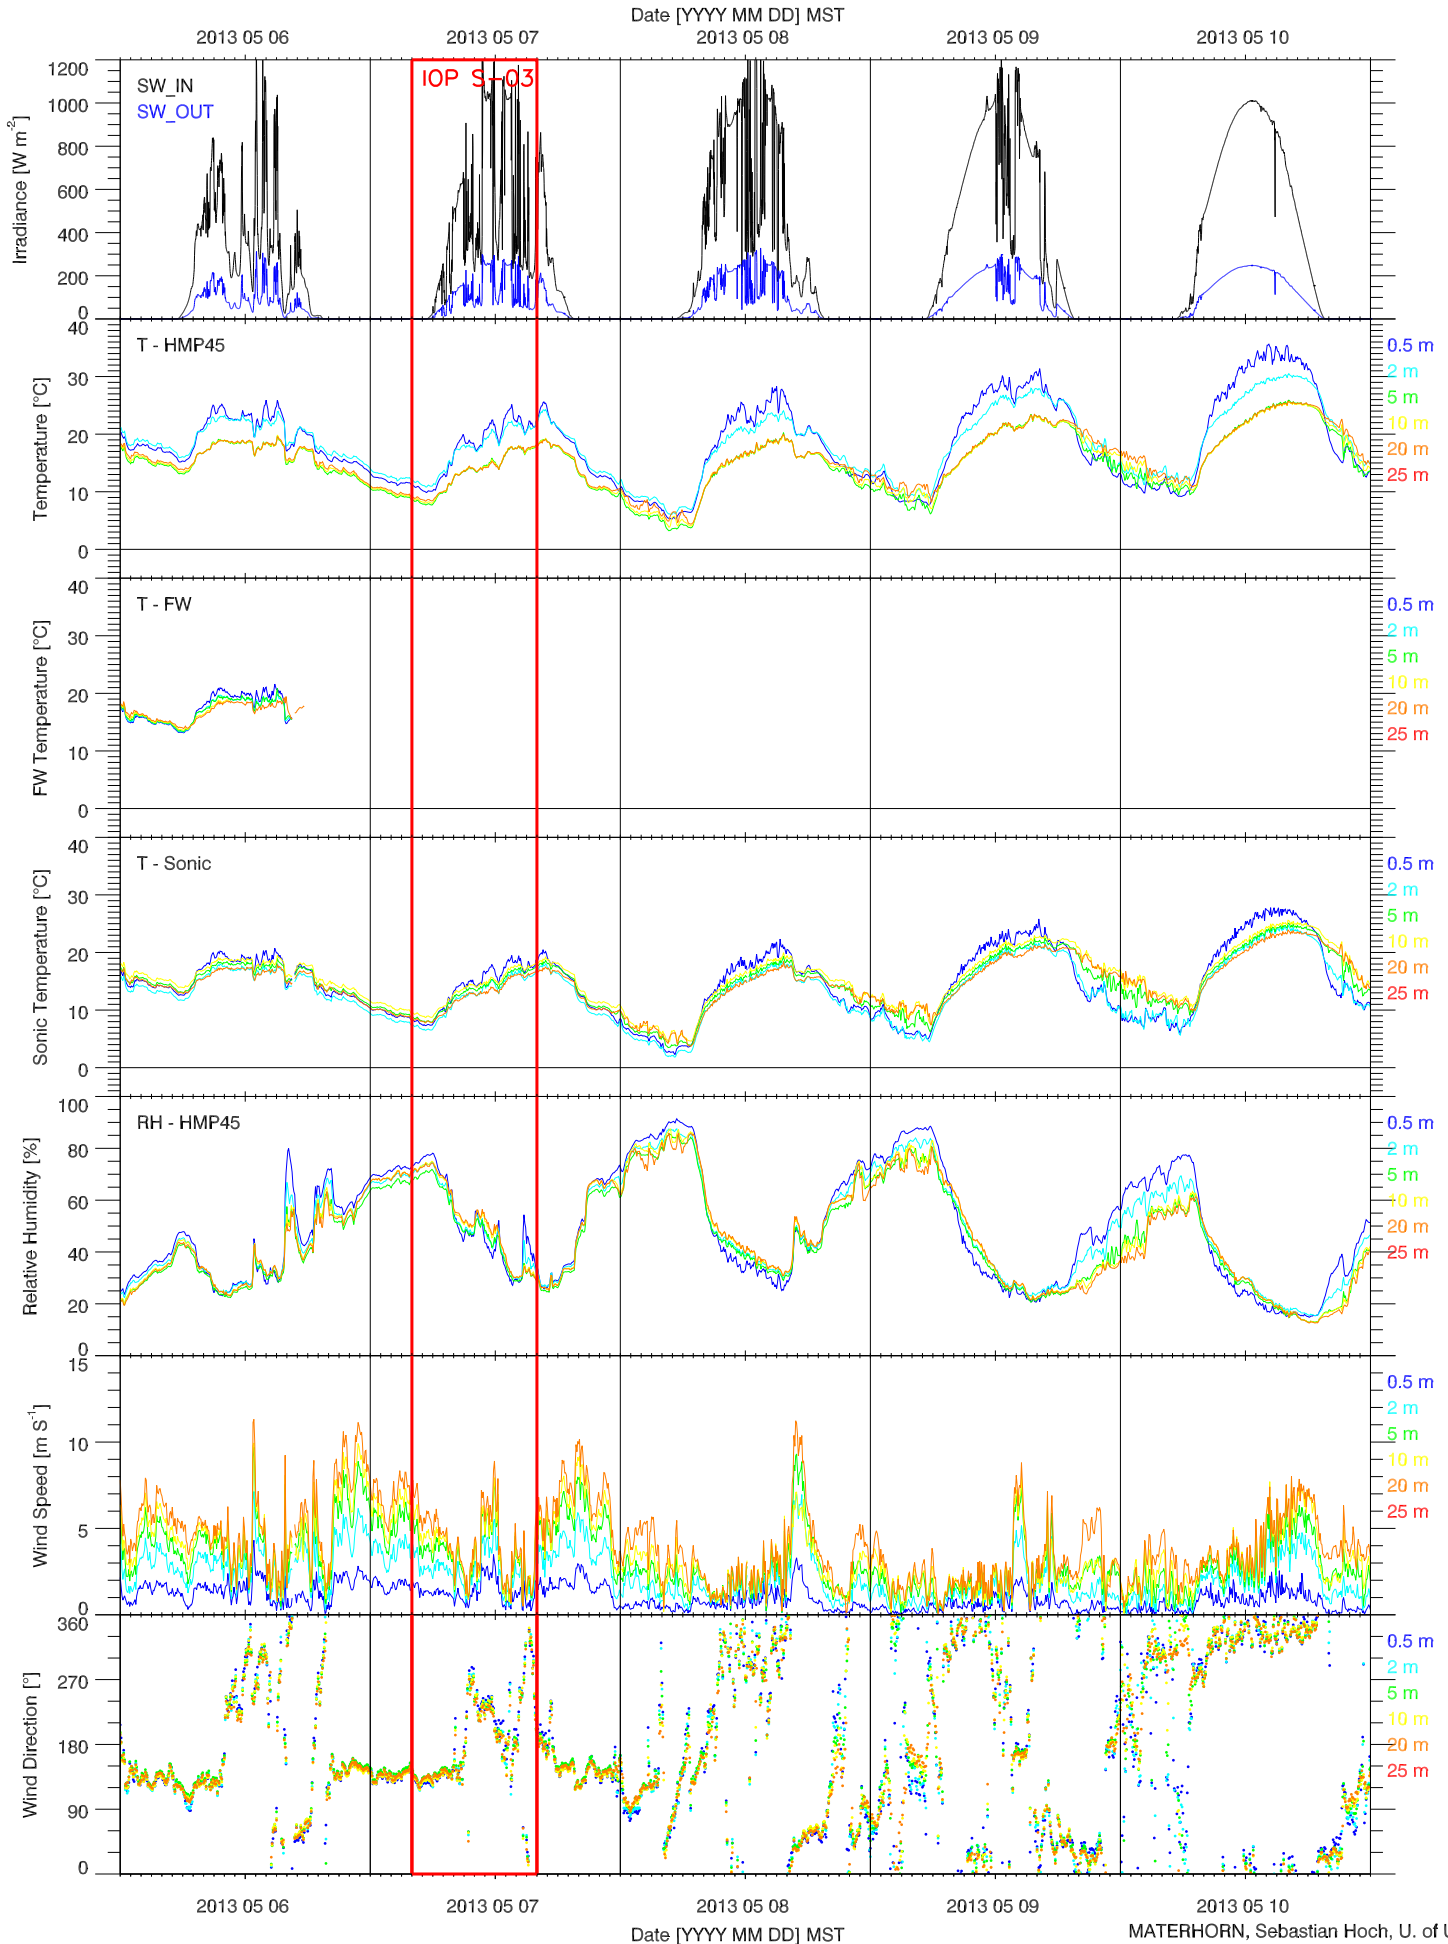

EFS SAGE - TOWER DATA QUICKLOOK

EFS SAGE - RADIATION & BASIC MET QUICKLOOK

EFS SAGE - SOIL T & GHF QUICKLOOK

EFS SAGE - SOIL PROPERTIES QUICKLOOK

EFS SAGE - ENERGY BALANCE QUICKLOOK

EFS SAGE - TOWER DATA QUICKLOOK

EFS SAGE - RADIATION & BASIC MET QUICKLOOK

EFS SAGE - SOIL T & GHF QUICKLOOK

EFS SAGE - SOIL PROPERTIES QUICKLOOK

EFS SAGE - ENERGY BALANCE QUICKLOOK

EFS SAGE - TOWER DATA QUICKLOOK

EFS SAGE - RADIATION & BASIC MET QUICKLOOK

EFS SAGE - SOIL T & GHF QUICKLOOK

EFS SAGE - SOIL PROPERTIES QUICKLOOK

EFS SAGE - ENERGY BALANCE QUICKLOOK

EFS SAGE - TOWER DATA QUICKLOOK

EFS SAGE - RADIATION & BASIC MET QUICKLOOK

EFS SAGE - SOIL T & GHF QUICKLOOK