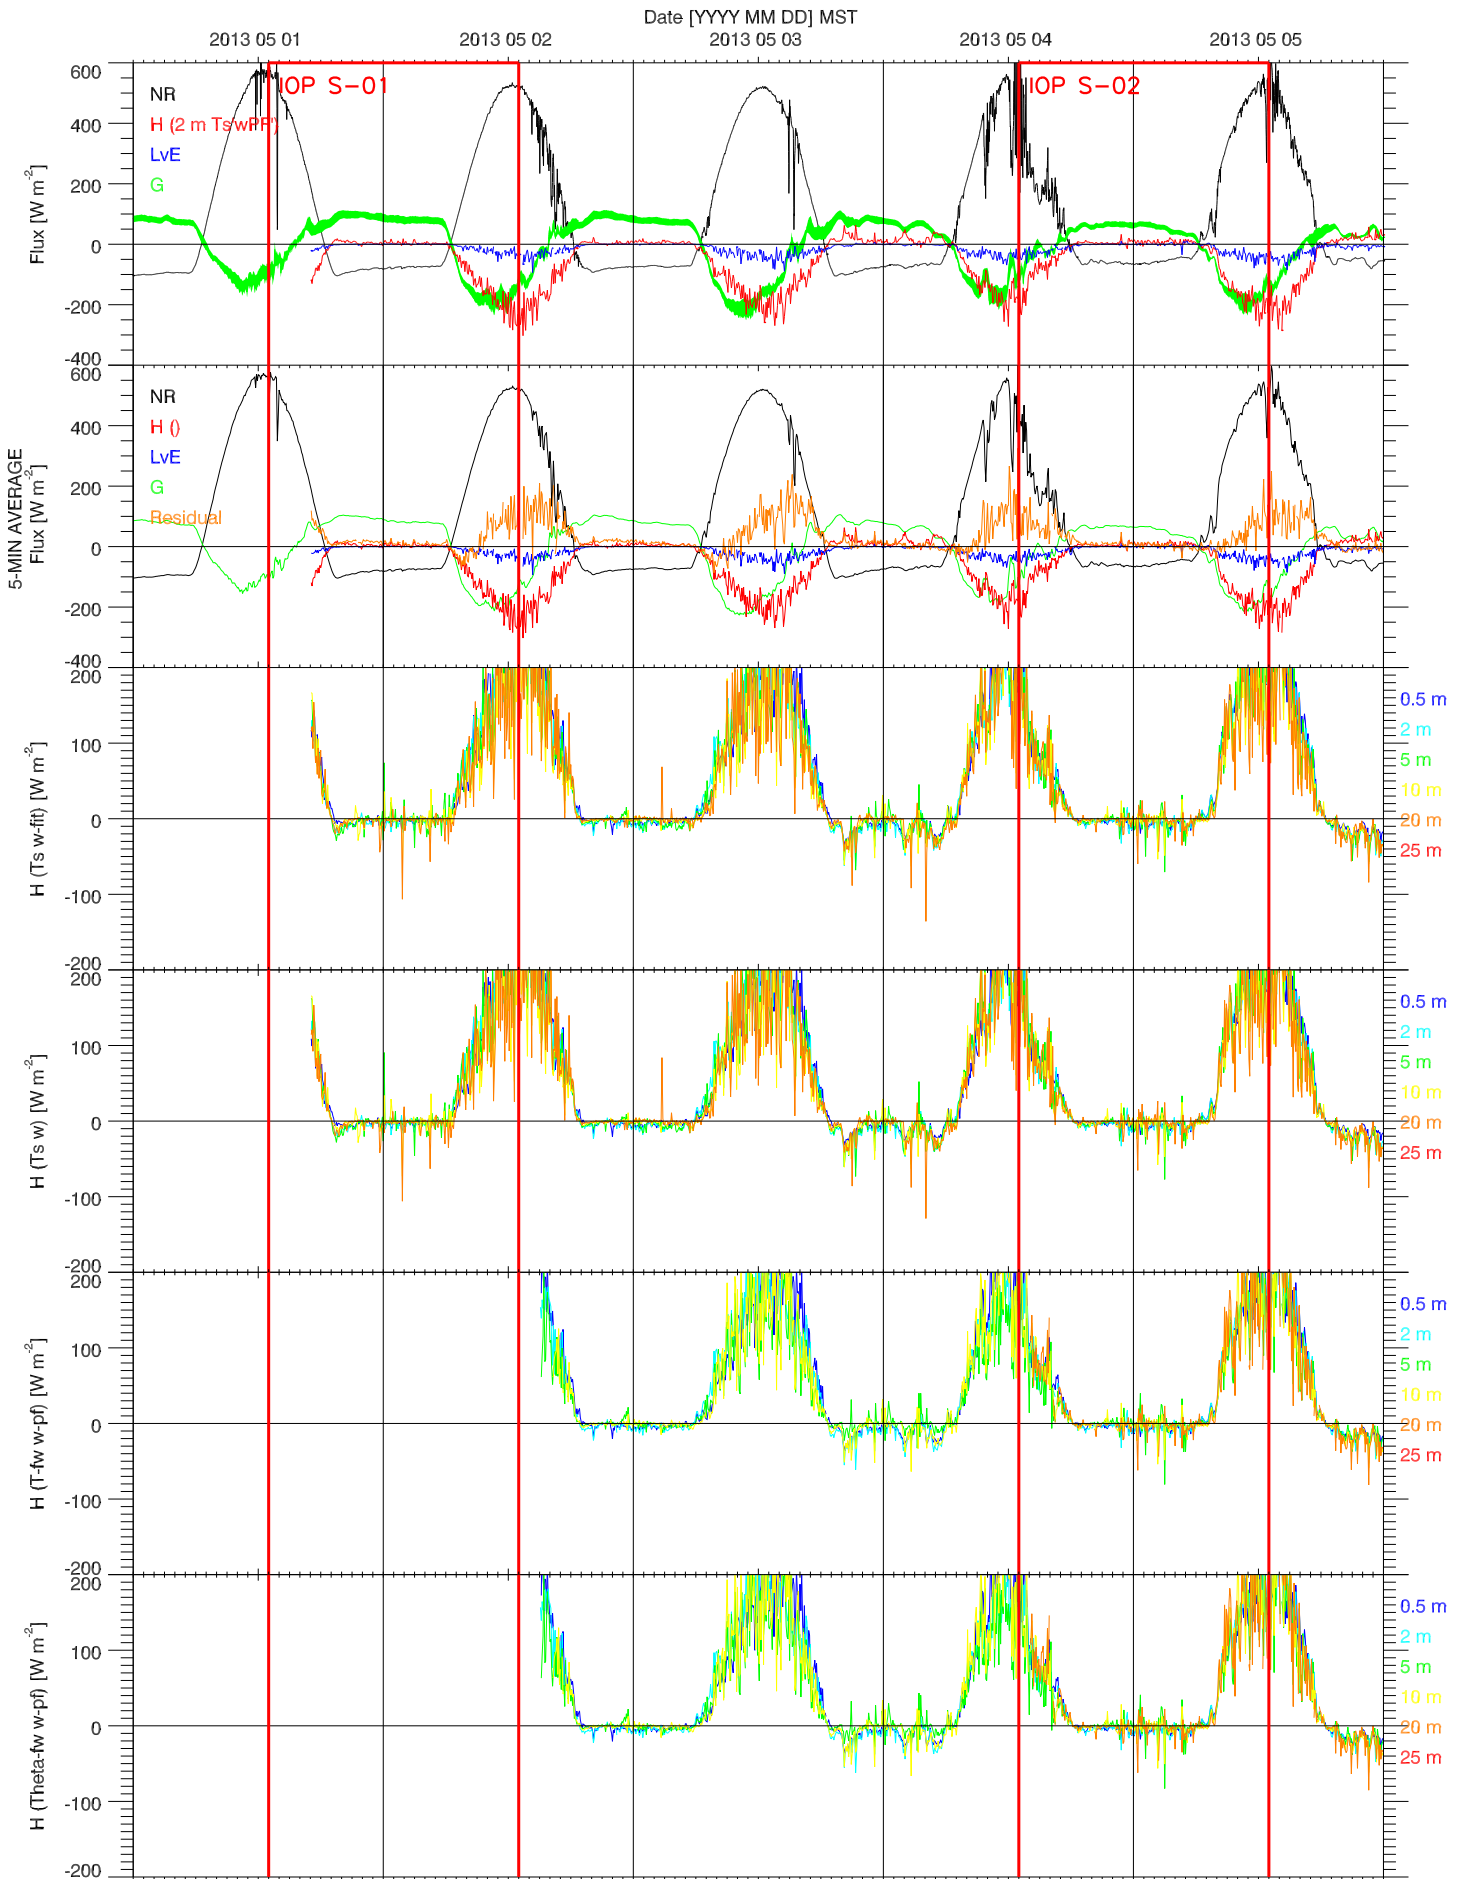

EFS SAGE - TOWER DATA QUICKLOOK

EFS SAGE - RADIATION & BASIC MET QUICKLOOK

EFS SAGE - SOIL T & GHF QUICKLOOK

EFS SAGE - SOIL PROPERTIES QUICKLOOK

EFS SAGE - ENERGY BALANCE QUICKLOOK

EFS SAGE - TOWER DATA QUICKLOOK

EFS SAGE - RADIATION & BASIC MET QUICKLOOK

EFS SAGE - SOIL T & GHF QUICKLOOK

EFS SAGE - SOIL PROPERTIES QUICKLOOK

EFS SAGE - ENERGY BALANCE QUICKLOOK

EFS SAGE - TOWER DATA QUICKLOOK

EFS SAGE - RADIATION & BASIC MET QUICKLOOK

EFS SAGE - SOIL T & GHF QUICKLOOK

EFS SAGE - SOIL PROPERTIES QUICKLOOK

EFS SAGE - ENERGY BALANCE QUICKLOOK

EFS SAGE - TOWER DATA QUICKLOOK

EFS SAGE - RADIATION & BASIC MET QUICKLOOK

EFS SAGE - SOIL T & GHF QUICKLOOK