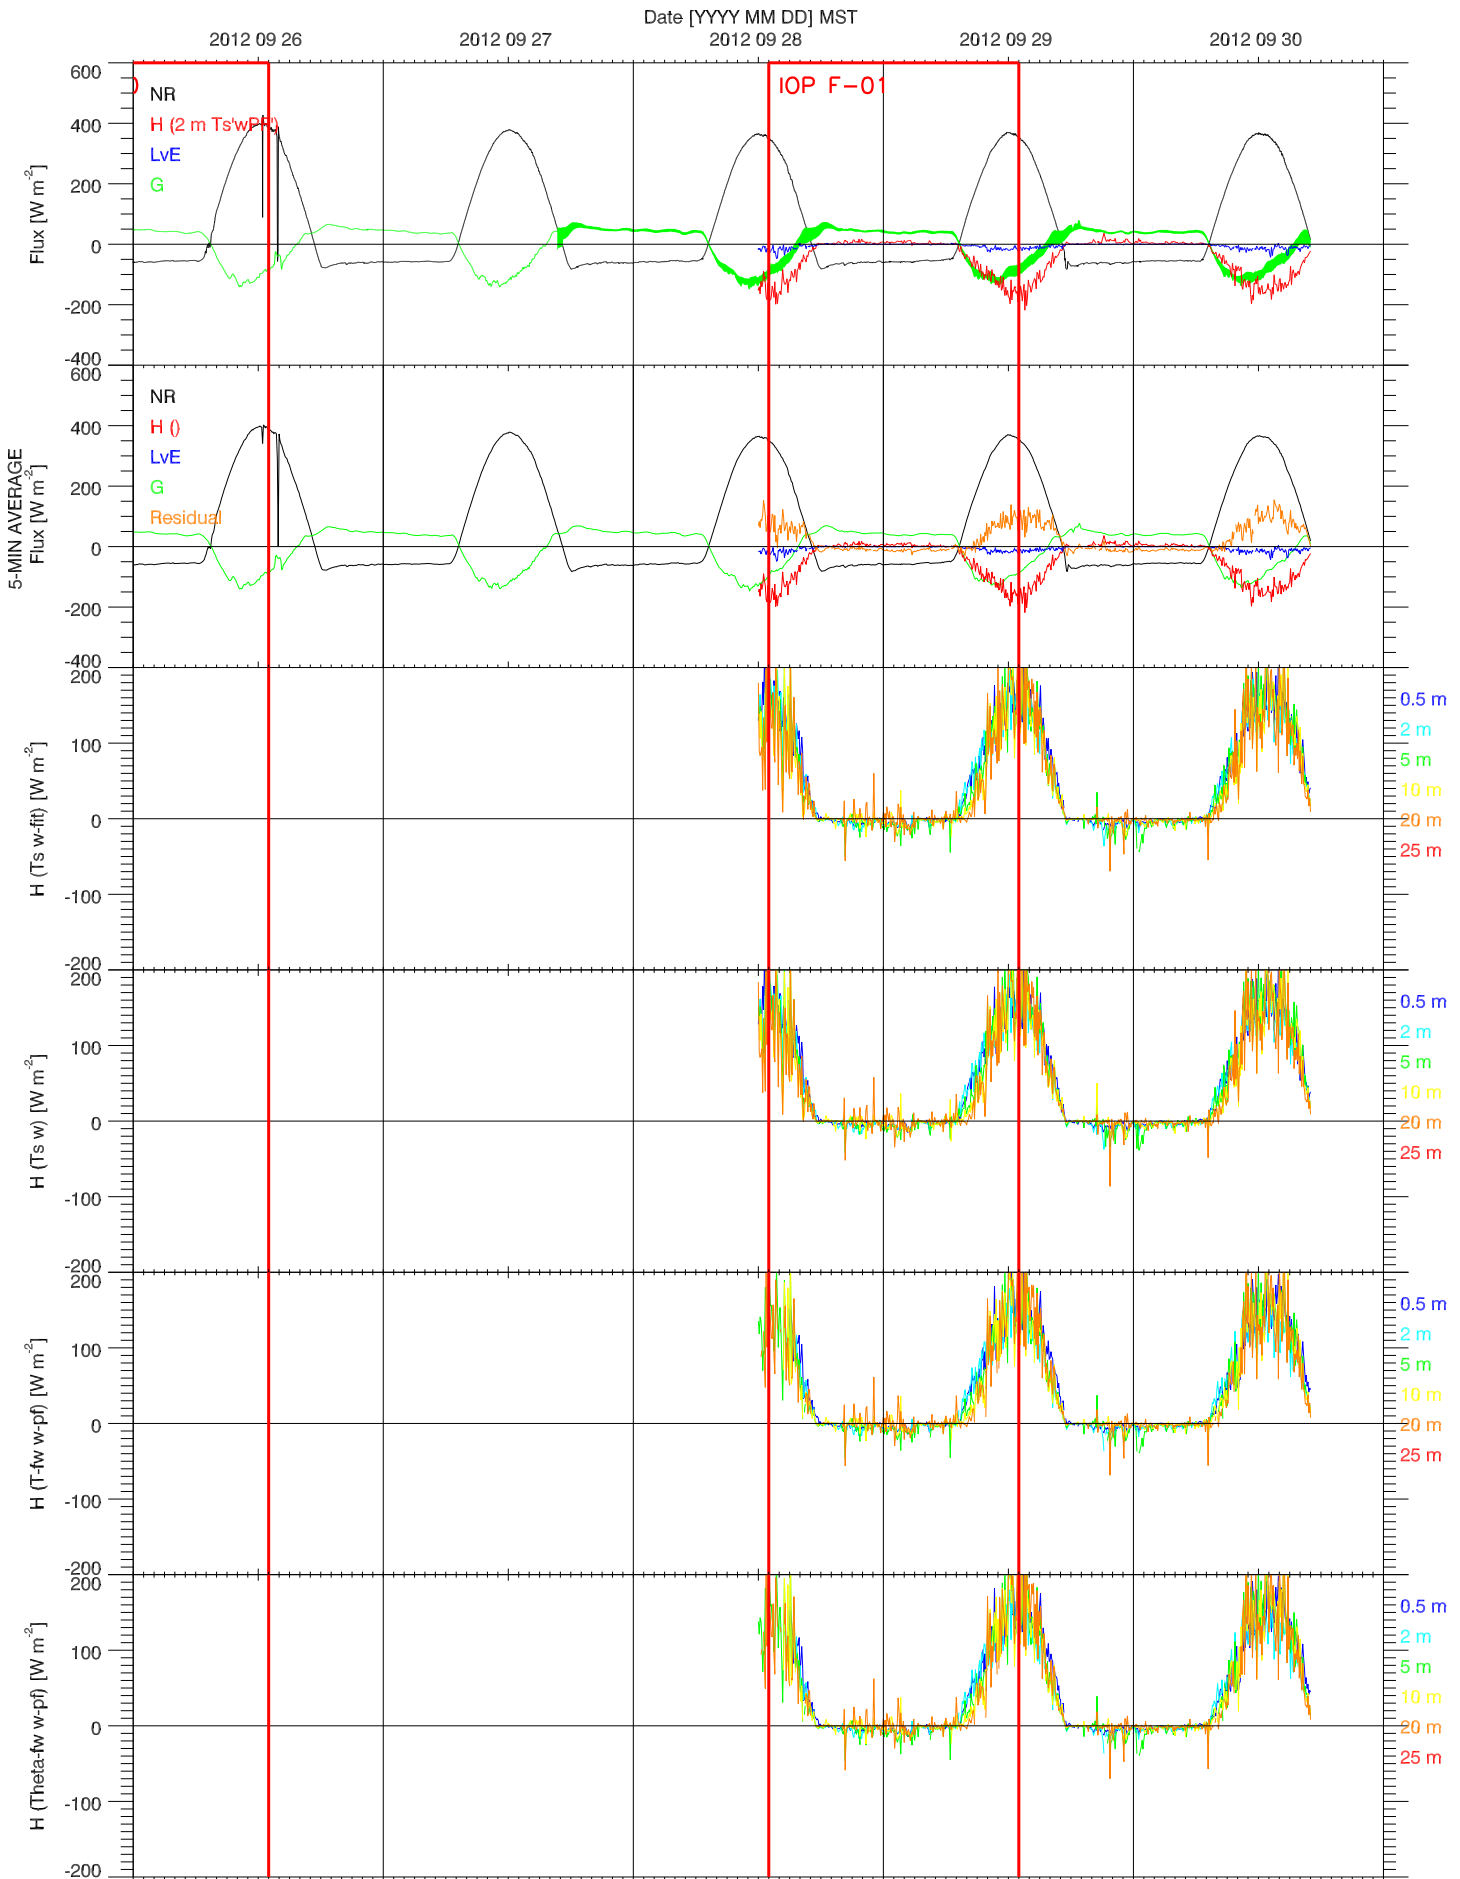

2012 09 03

2012 09 04

2012 09 05

Date [YYYY MM DD] MST

EFS SAGE - RADIATION & BASIC MET QUICKLOOK

EFS SAGE - SOIL T & GHF QUICKLOOK

EFS SAGE - SOIL PROPERTIES QUICKLOOK

- Raw data:
- 1 cm
 - 2.5 cm
 - 5 cm
 - 7.5 cm
 - 10 cm
 - 15 cm
 - 25 cm
 - 70 cm
 - 6-5cm

- Raw data TC-AV / CS65X:
- 0-5 cm
 - 7 cm
 - 25 cm
 - 70 cm

EFS SAGE - ENERGY BALANCE QUICKLOOK

EFS SAGE - TOWER DATA QUICKLOOK

2012 09 06

2012 09 07

Date [YYYY MM DD] MST
2012 09 08

2012 09 09

2012 09 10

EFS SAGE - ENERGY BALANCE QUICKLOOK

EFS SAGE - TOWER DATA QUICKLOOK

EFS SAGE - RADIATION & BASIC MET QUICKLOOK

EFS SAGE - SOIL T & GHF QUICKLOOK

EFS SAGE - SOIL PROPERTIES QUICKLOOK

EFS SAGE - ENERGY BALANCE QUICKLOOK