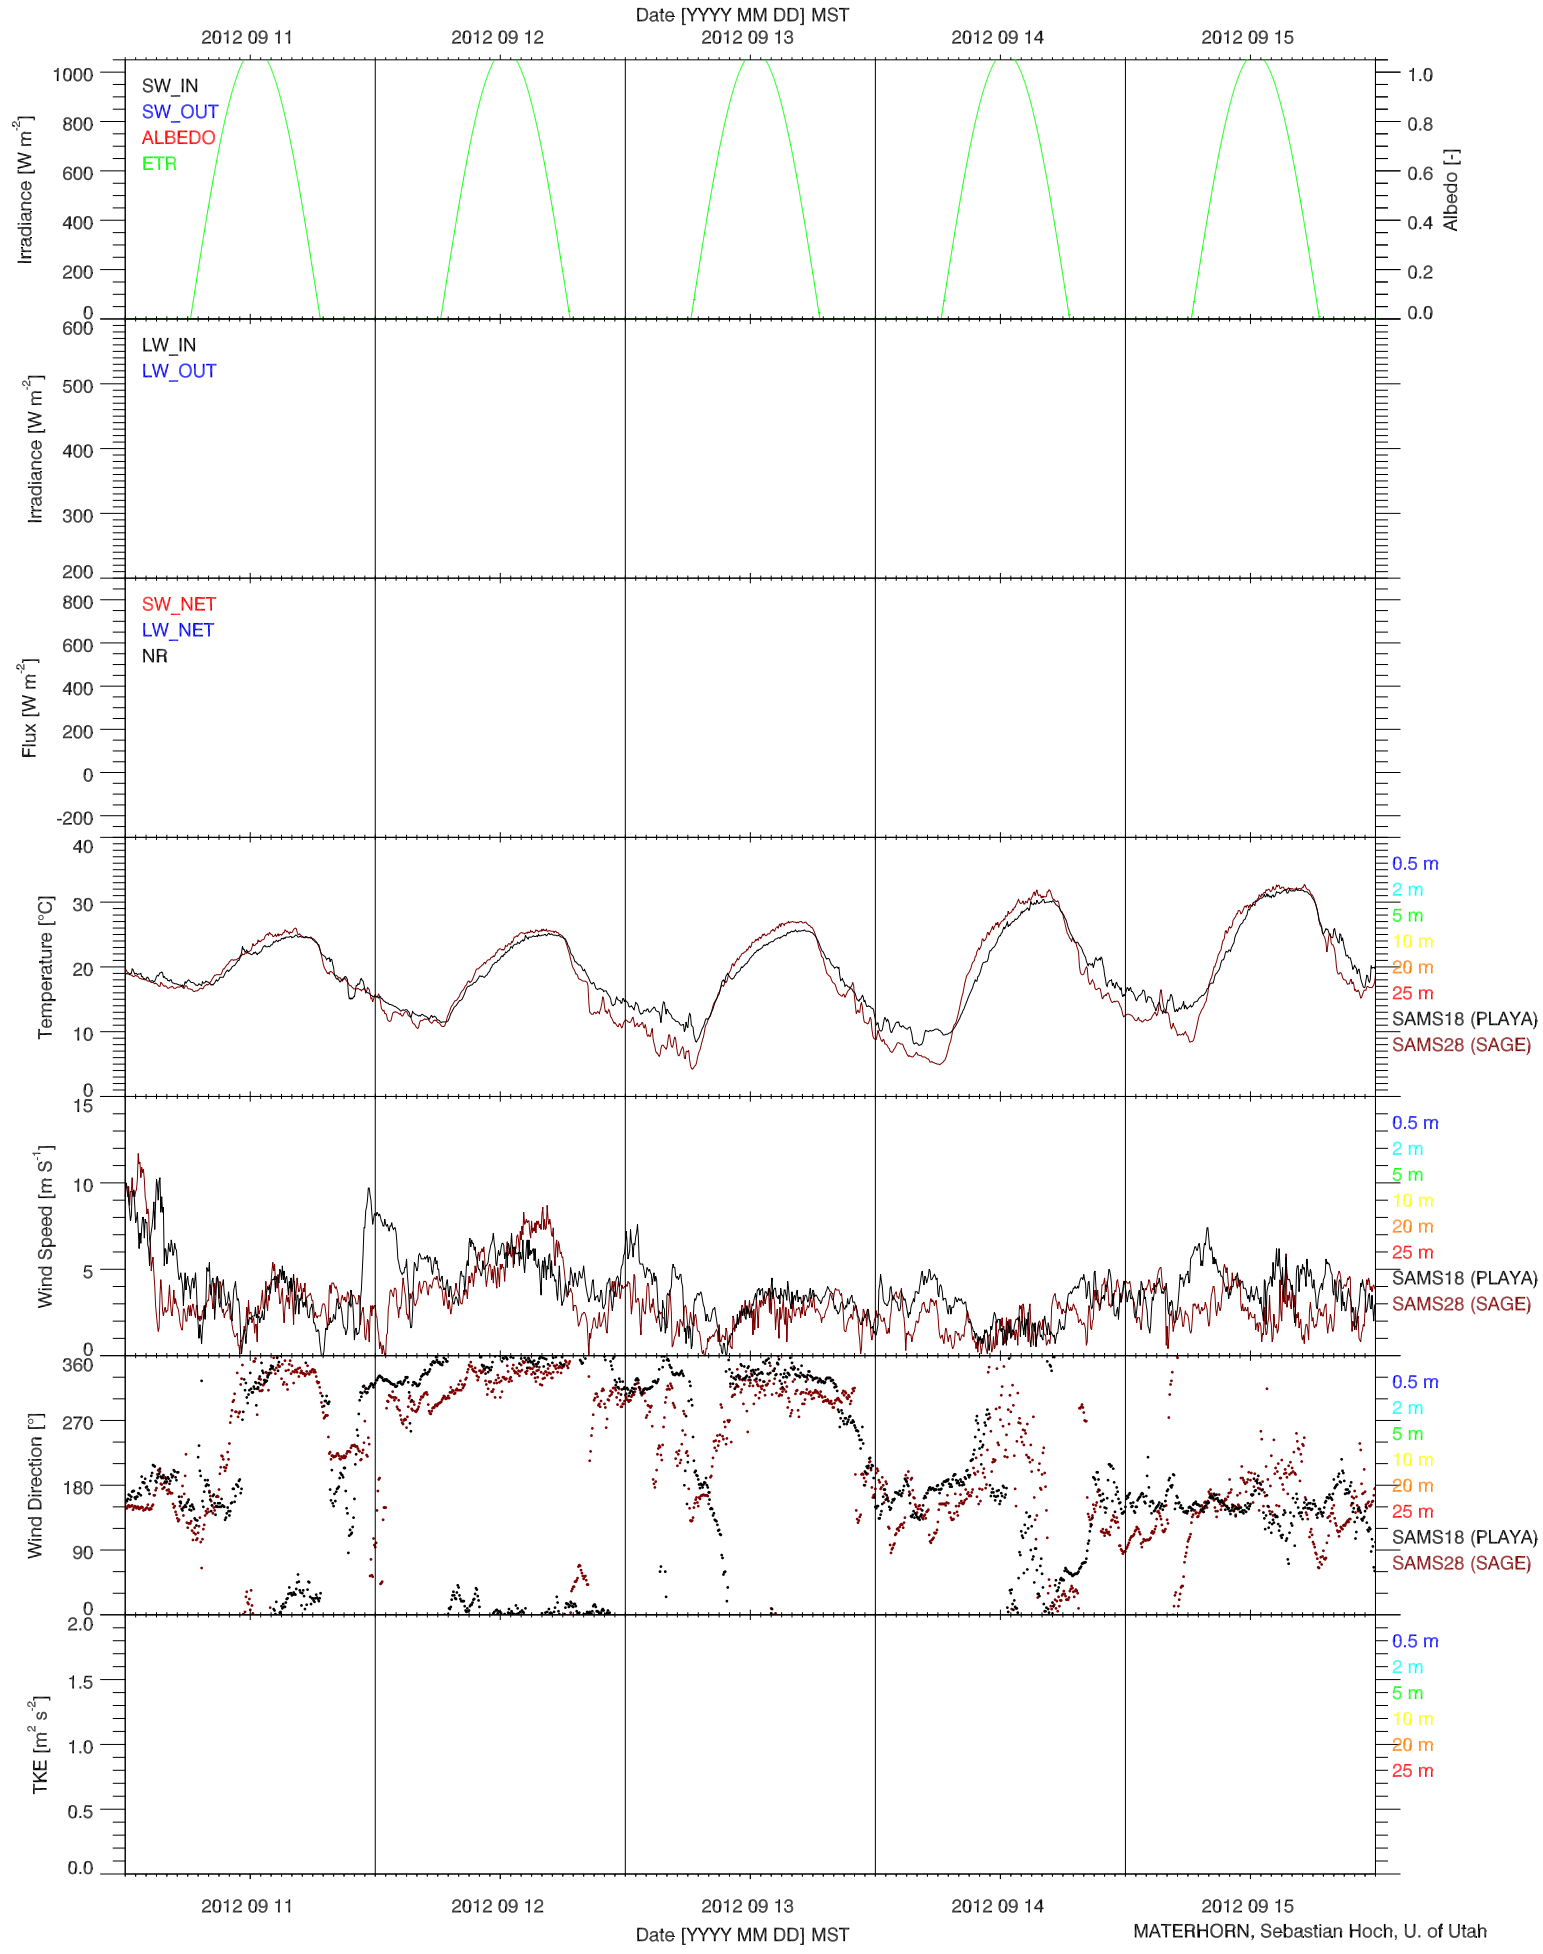

2012 09 11

2012 09 12

2012 09 13

2012 09 14

2012 09 15

Date [YYYY MM DD] MST

EFS SAGE - RADIATION & BASIC MET QUICKLOOK

EFS SAGE - SOIL T & GHF QUICKLOOK

EFS SAGE - SOIL PROPERTIES QUICKLOOK

EFS SAGE - ENERGY BALANCE QUICKLOOK

EFS SAGE - TOWER DATA QUICKLOOK

2012 09 16

2012 09 17

Date [YYYY MM DD] MST
2012 09 18

2012 09 19

2012 09 20