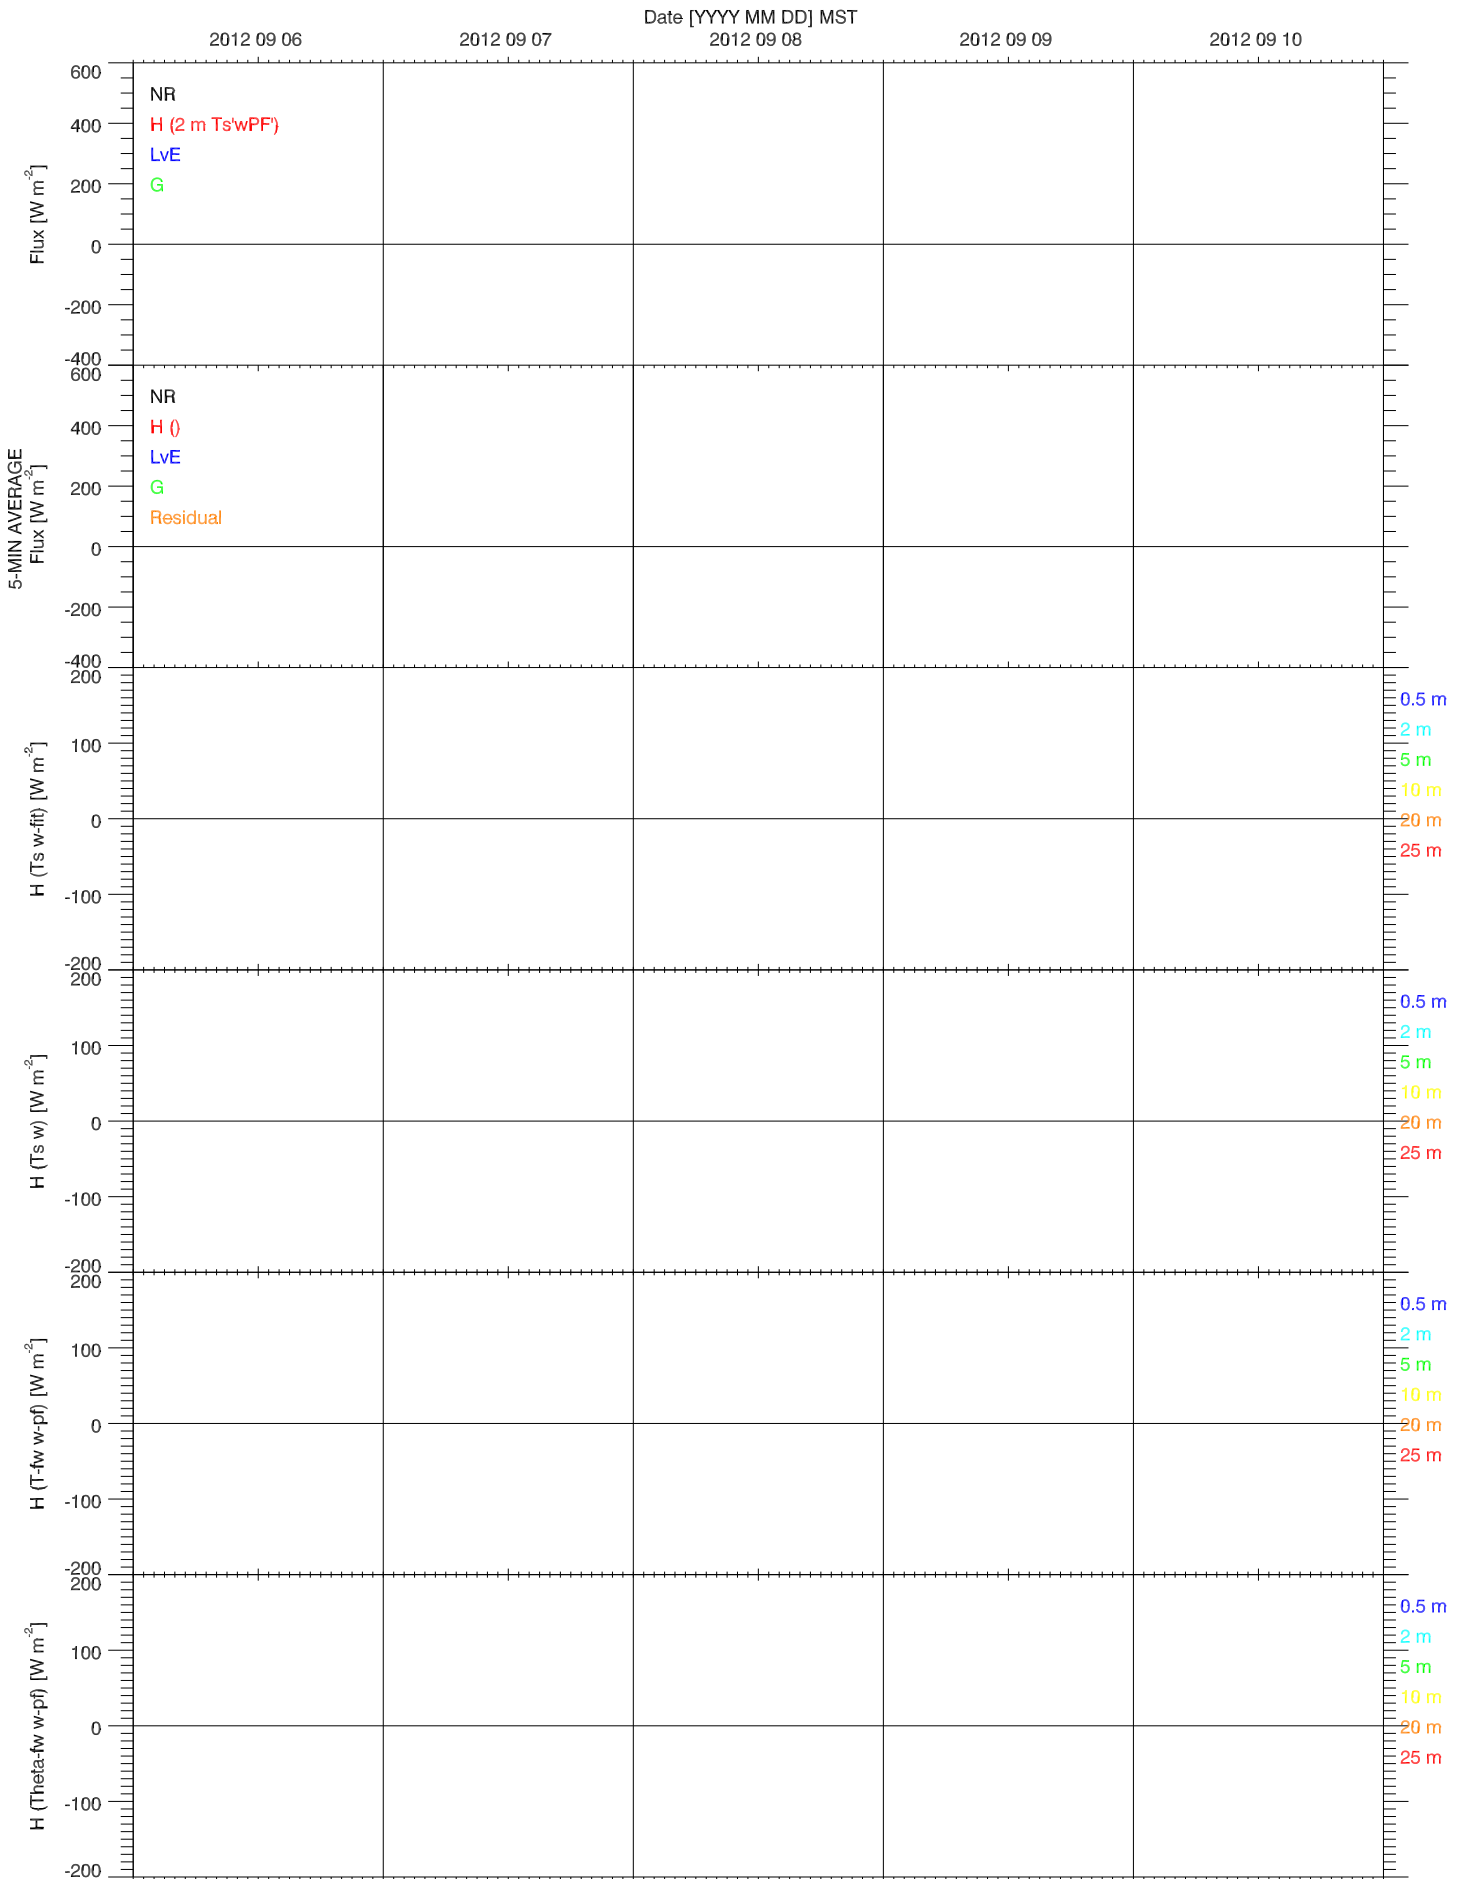

2012 09 03

2012 09 04

2012 09 05

Date [YYYY MM DD] MST

EFS SAGE - RADIATION & BASIC MET QUICKLOOK

EFS SAGE - SOIL T & GHF QUICKLOOK

EFS SAGE - SOIL PROPERTIES QUICKLOOK

- Raw data:
- 1 cm
 - 2.5 cm
 - 5 cm
 - 7.5 cm
 - 10 cm
 - 15 cm
 - 25 cm
 - 70 cm
 - 6-5cm

- Raw data TC-AV / CS65X:
- 0-5 cm
 - 7 cm
 - 25 cm
 - 70 cm

EFS SAGE - ENERGY BALANCE QUICKLOOK

EFS SAGE - TOWER DATA QUICKLOOK

2012 09 06

2012 09 07

Date [YYYY MM DD] MST
2012 09 08

2012 09 09

2012 09 10

2012 09 06

2012 09 07

2012 09 08

2012 09 09

2012 09 10

Date [YYYY MM DD] MST

EFS SAGE - RADIATION & BASIC MET QUICKLOOK

EFS SAGE - SOIL T & GHF QUICKLOOK

EFS SAGE - SOIL PROPERTIES QUICKLOOK

EFS SAGE - ENERGY BALANCE QUICKLOOK

EFS SAGE - TOWER DATA QUICKLOOK

2012 09 11

2012 09 12

Date [YYYY MM DD] MST
2012 09 13

2012 09 14

2012 09 15