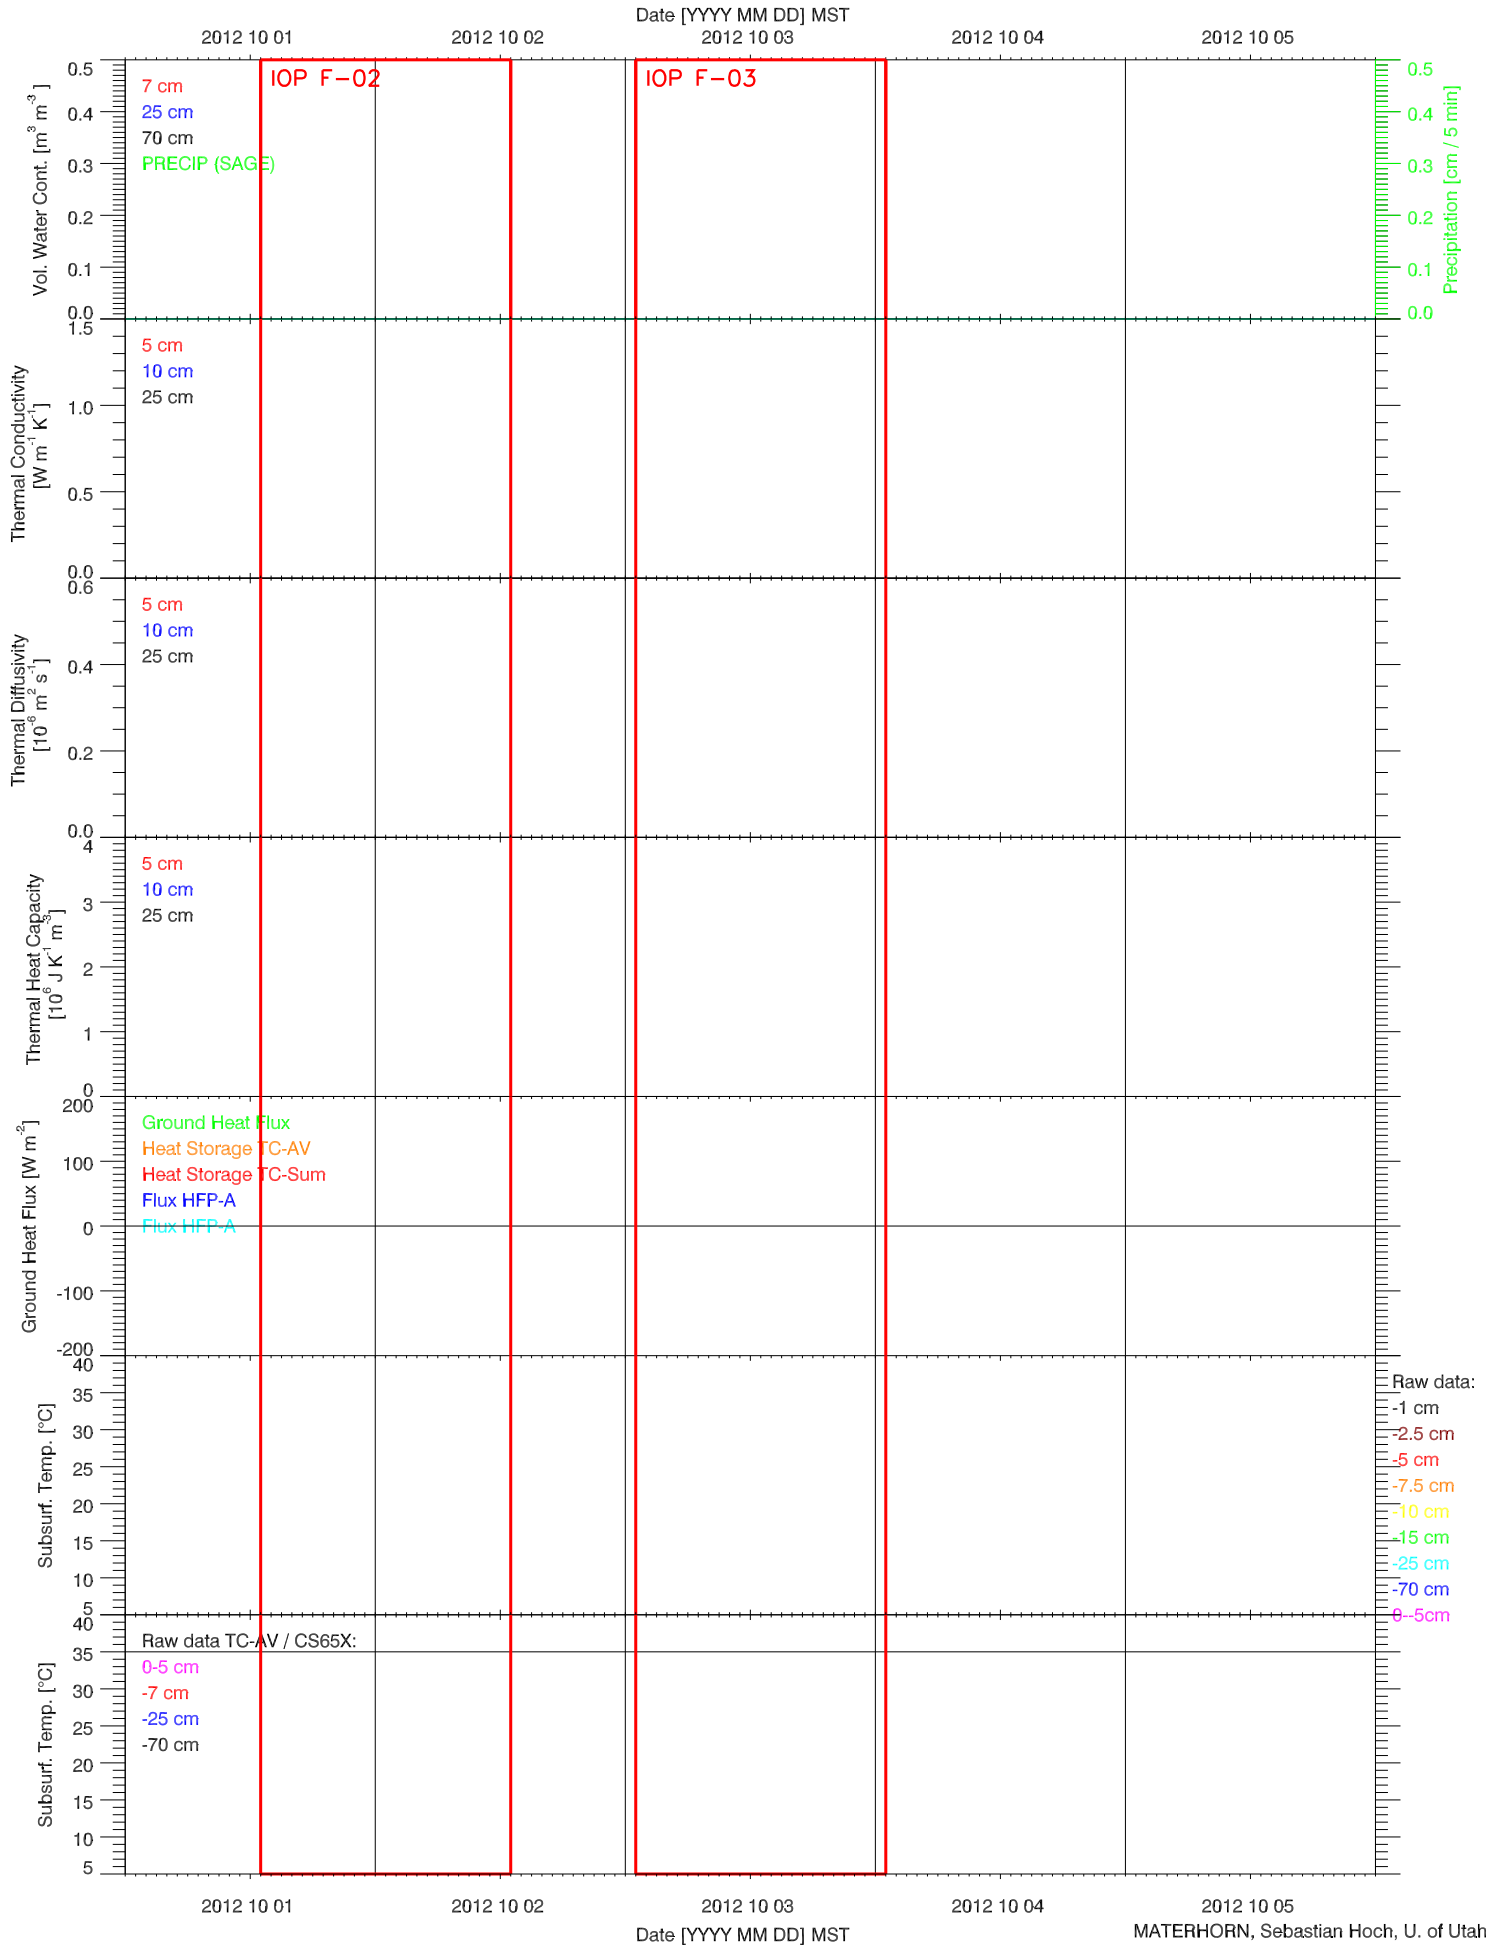

2012 09 03

2012 09 04

2012 09 05

Date [YYYY MM DD] MST

EFS SAGE - RADIATION & BASIC MET QUICKLOOK

EFS SAGE - SOIL T & GHF QUICKLOOK

EFS SAGE - SOIL PROPERTIES QUICKLOOK

- Raw data:
- 1 cm
 - 2.5 cm
 - 5 cm
 - 7.5 cm
 - 10 cm
 - 15 cm
 - 25 cm
 - 70 cm
 - 6-5cm

- Raw data TC-AV / CS65X:
- 0-5 cm
 - 7 cm
 - 25 cm
 - 70 cm

EFS SAGE - ENERGY BALANCE QUICKLOOK

EFS SAGE - TOWER DATA QUICKLOOK

2012 09 06

2012 09 07

Date [YYYY MM DD] MST
2012 09 08

2012 09 09

2012 09 10

2012 09 11

2012 09 12

2012 09 13

2012 09 14

2012 09 15

Date [YYYY MM DD] MST

EFS SAGE - RADIATION & BASIC MET QUICKLOOK

EFS SAGE - SOIL T & GHF QUICKLOOK

EFS SAGE - TOWER DATA QUICKLOOK

EFS SAGE - RADIATION & BASIC MET QUICKLOOK

EFS SAGE - SOIL T & GHF QUICKLOOK

EFS SAGE - SOIL PROPERTIES QUICKLOOK

EFS SAGE - ENERGY BALANCE QUICKLOOK