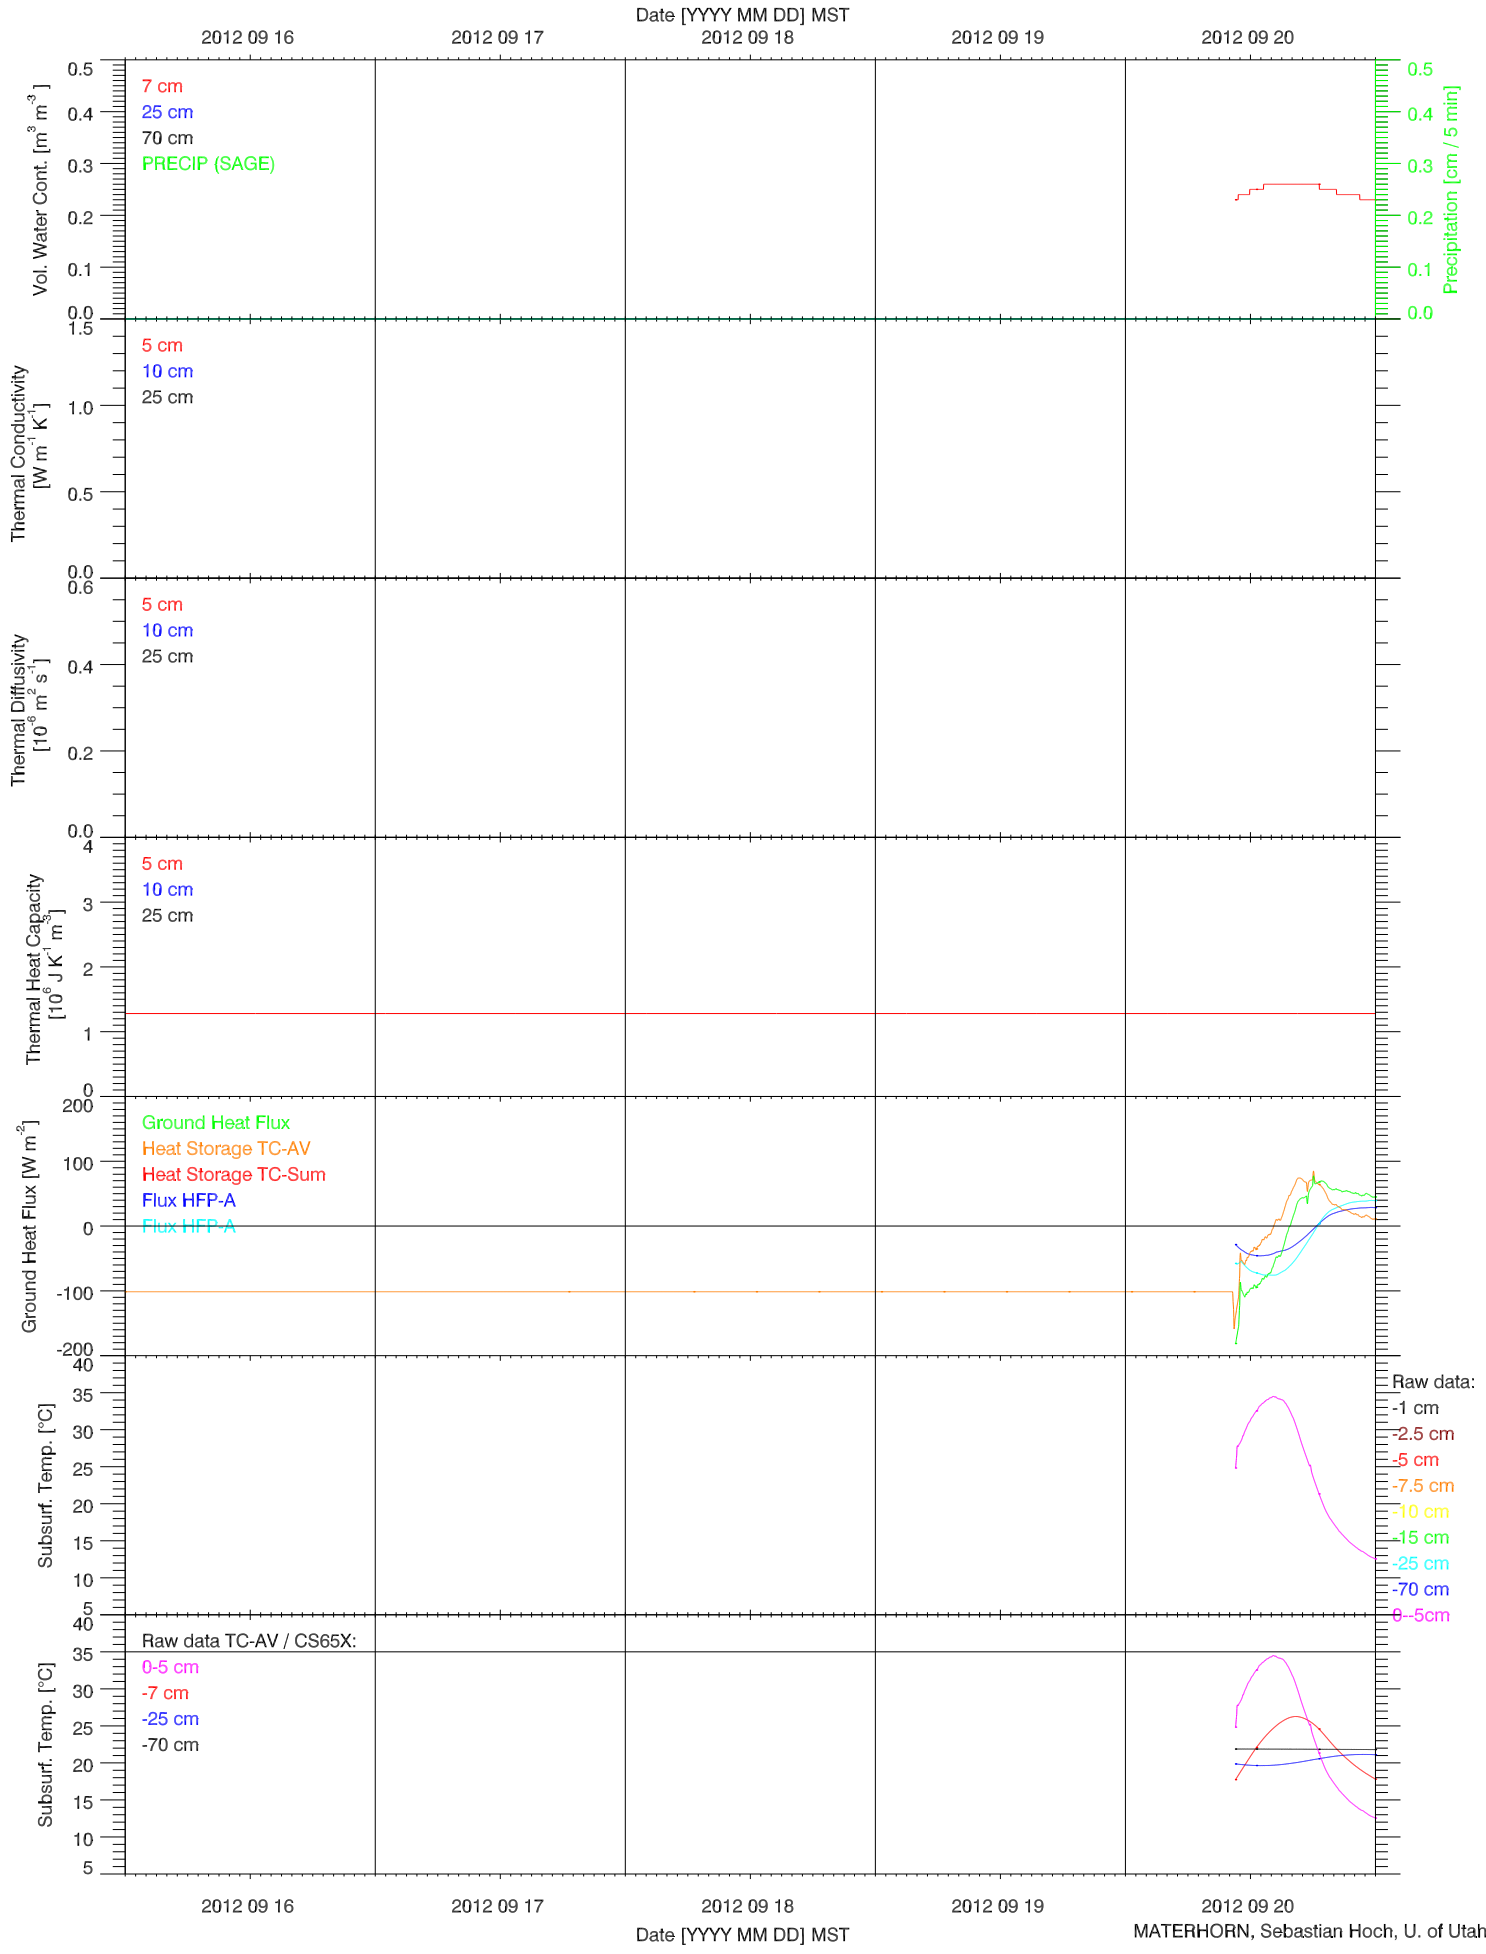

EFS SAGE - SOIL PROPERTIES QUICKLOOK