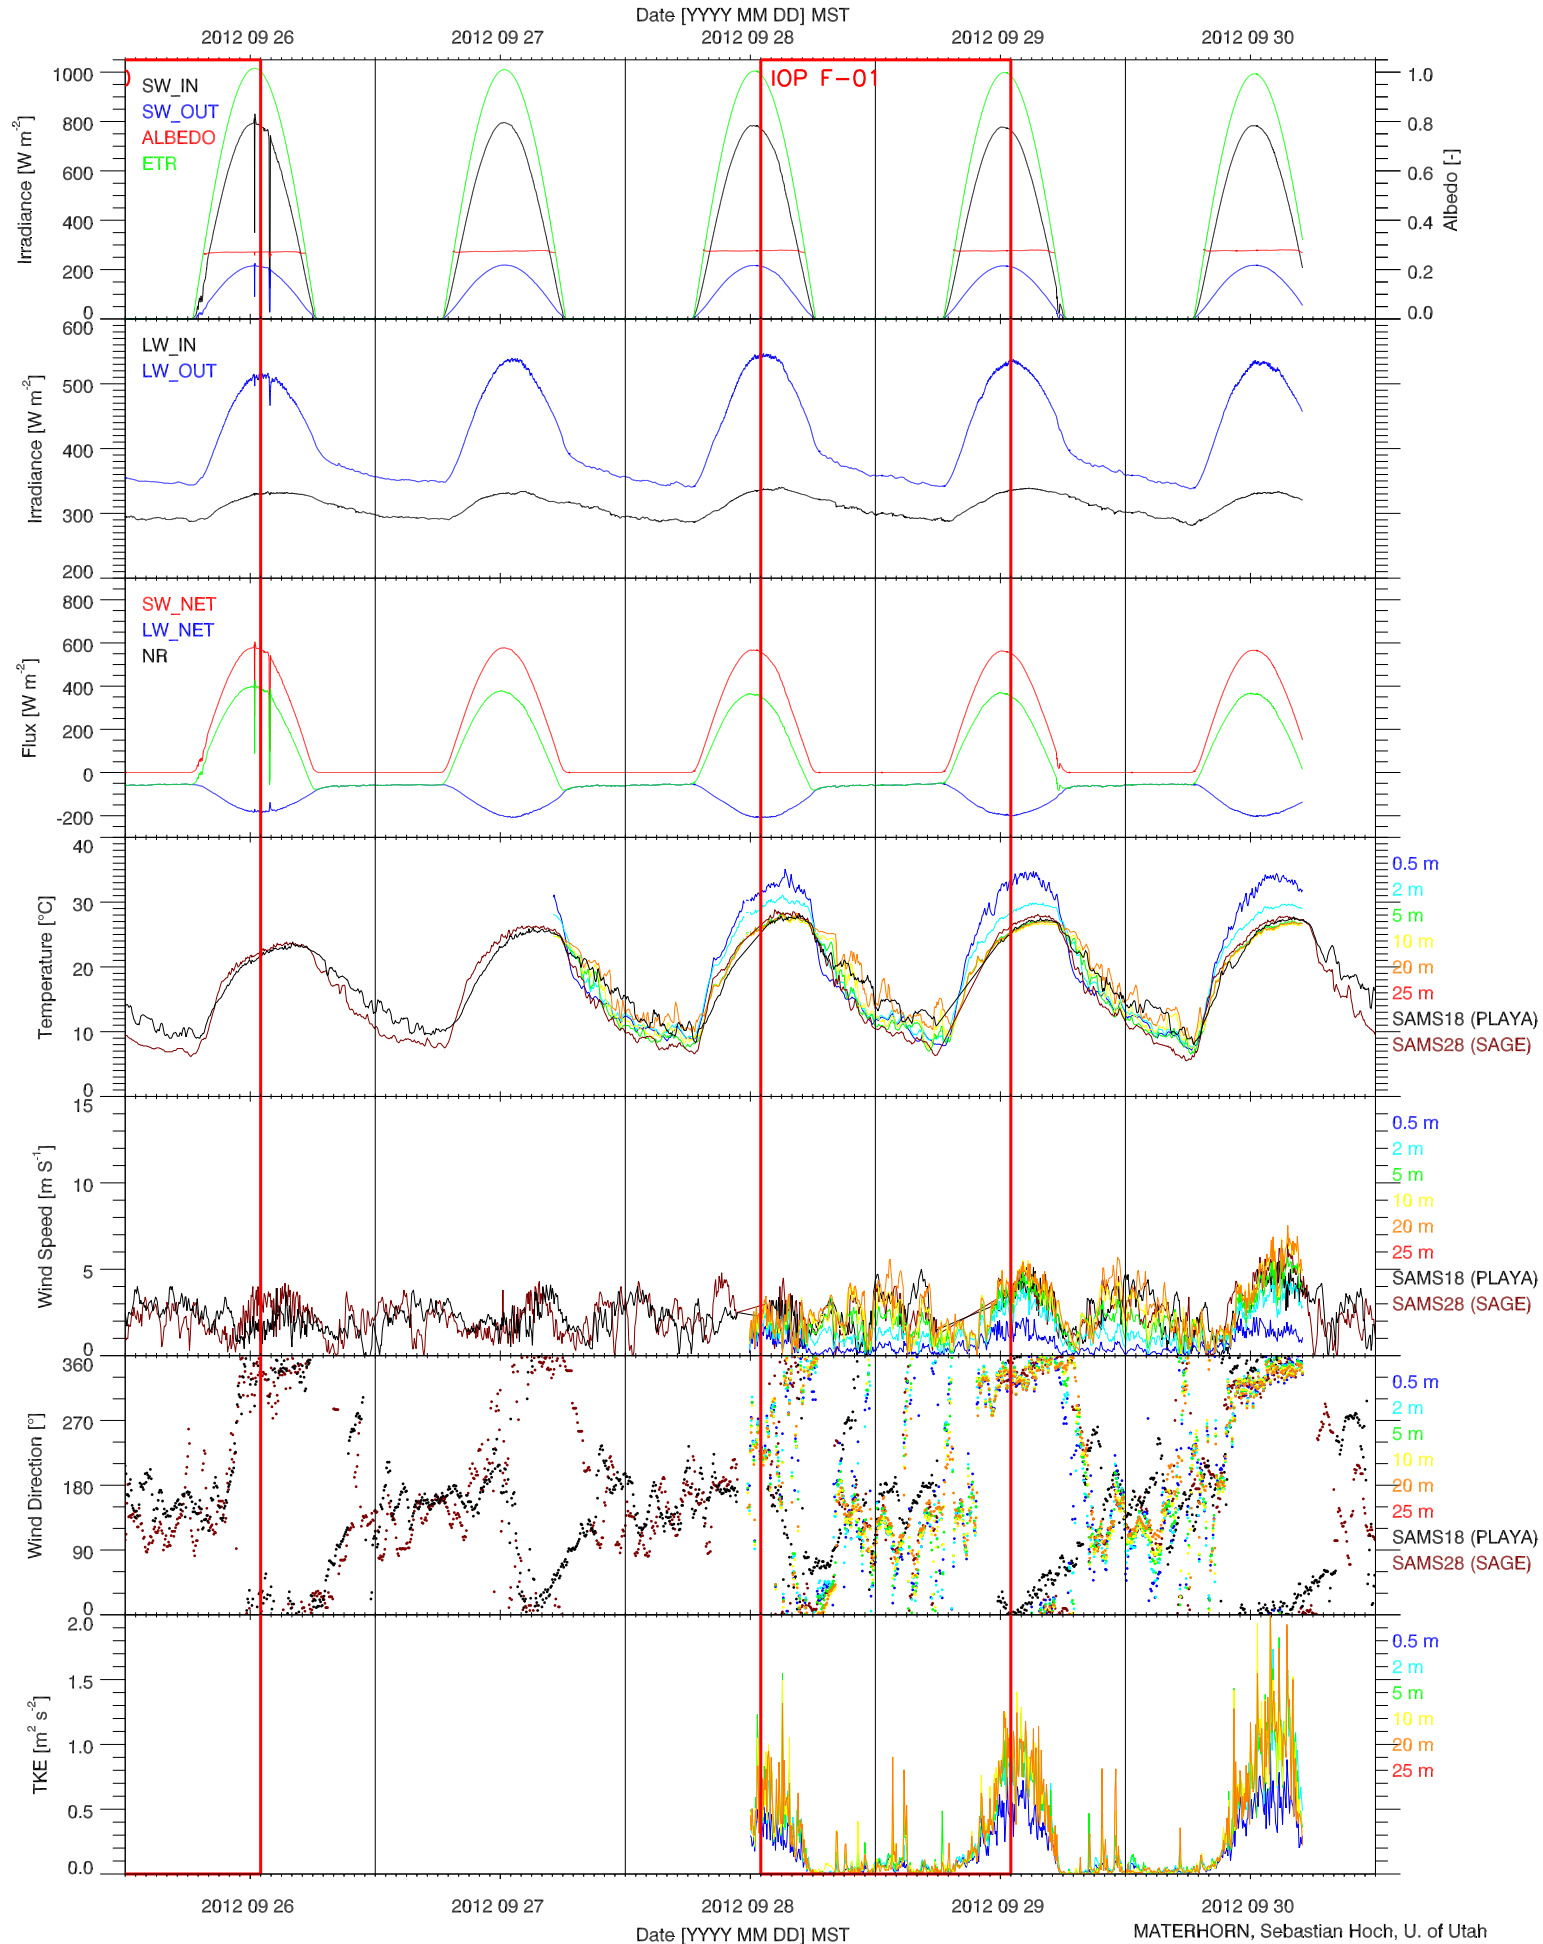

EFS SAGE - RADIATION & BASIC MET QUICKLOOK