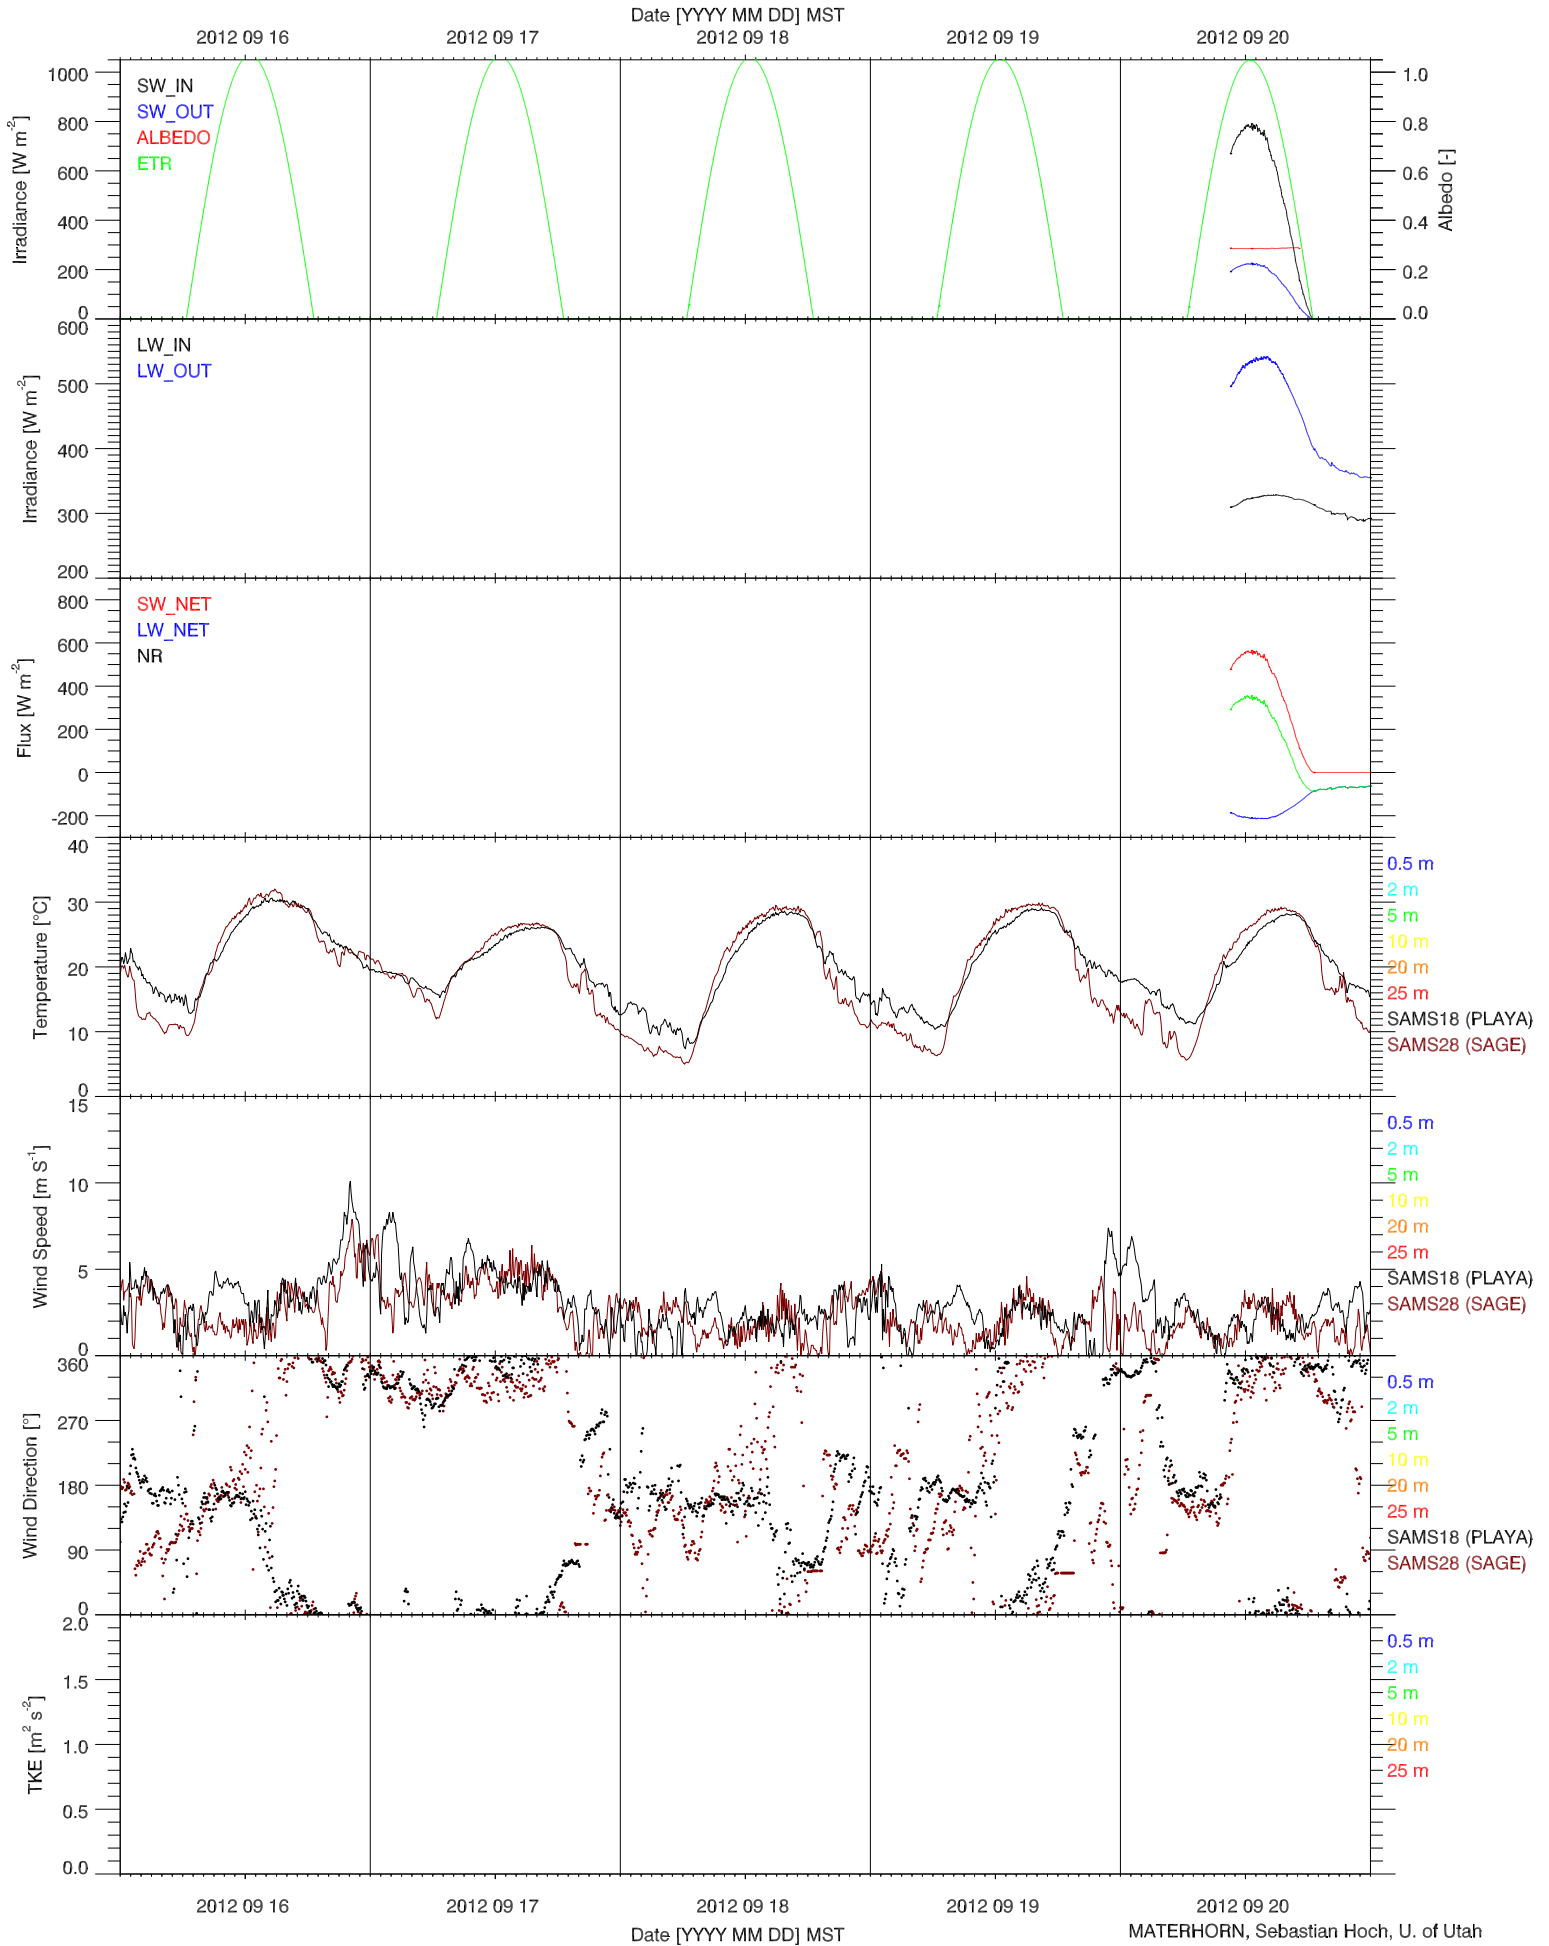

2012 09 16

2012 09 17

2012 09 18

2012 09 19

2012 09 20

Date [YYYY MM DD] MST

EFS SAGE - RADIATION & BASIC MET QUICKLOOK

EFS SAGE - SOIL T & GHF QUICKLOOK