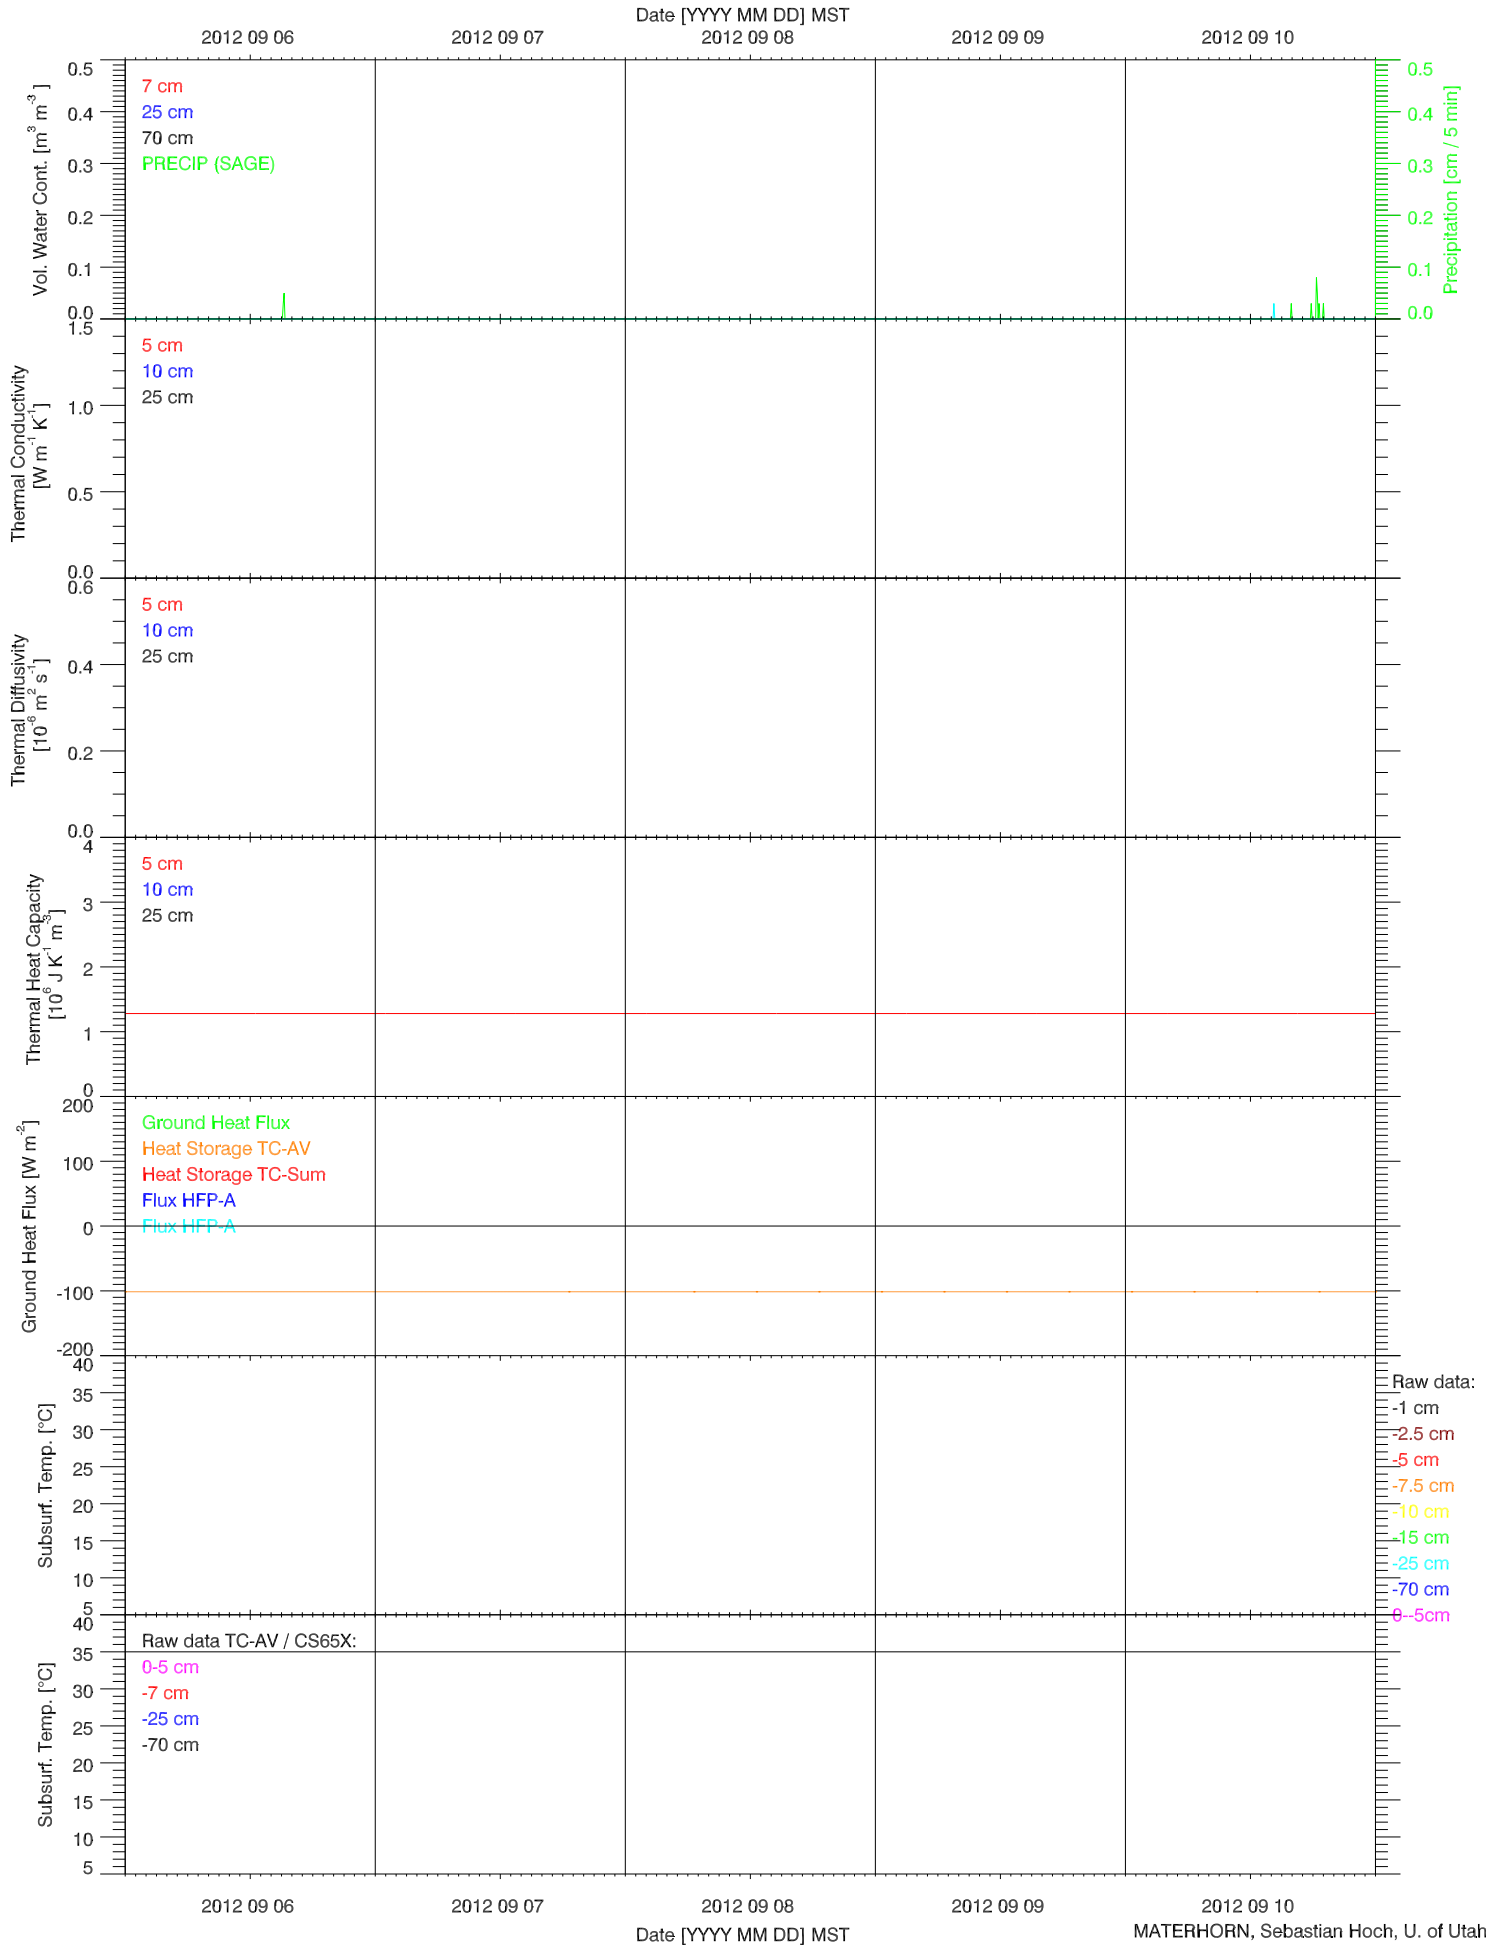

2012 09 03

2012 09 04

2012 09 05

Date [YYYY MM DD] MST

EFS SAGE - RADIATION & BASIC MET QUICKLOOK

EFS SAGE - SOIL T & GHF QUICKLOOK

EFS SAGE - SOIL PROPERTIES QUICKLOOK

- Raw data:
- 1 cm
 - 2.5 cm
 - 5 cm
 - 7.5 cm
 - 10 cm
 - 15 cm
 - 25 cm
 - 70 cm
 - 6-5cm

- Raw data TC-AV / CS65X:
- 0-5 cm
 - 7 cm
 - 25 cm
 - 70 cm

EFS SAGE - ENERGY BALANCE QUICKLOOK

EFS SAGE - TOWER DATA QUICKLOOK

2012 09 06

2012 09 07

Date [YYYY MM DD] MST
2012 09 08

2012 09 09

2012 09 10

2012 09 06

2012 09 07

2012 09 08

2012 09 09

2012 09 10

Date [YYYY MM DD] MST

EFS SAGE - RADIATION & BASIC MET QUICKLOOK

EFS SAGE - SOIL T & GHF QUICKLOOK

EFS SAGE - SOIL PROPERTIES QUICKLOOK

EFS SAGE - ENERGY BALANCE QUICKLOOK

EFS SAGE - TOWER DATA QUICKLOOK

2012 09 11

2012 09 12

Date [YYYY MM DD] MST
2012 09 13

2012 09 14

2012 09 15