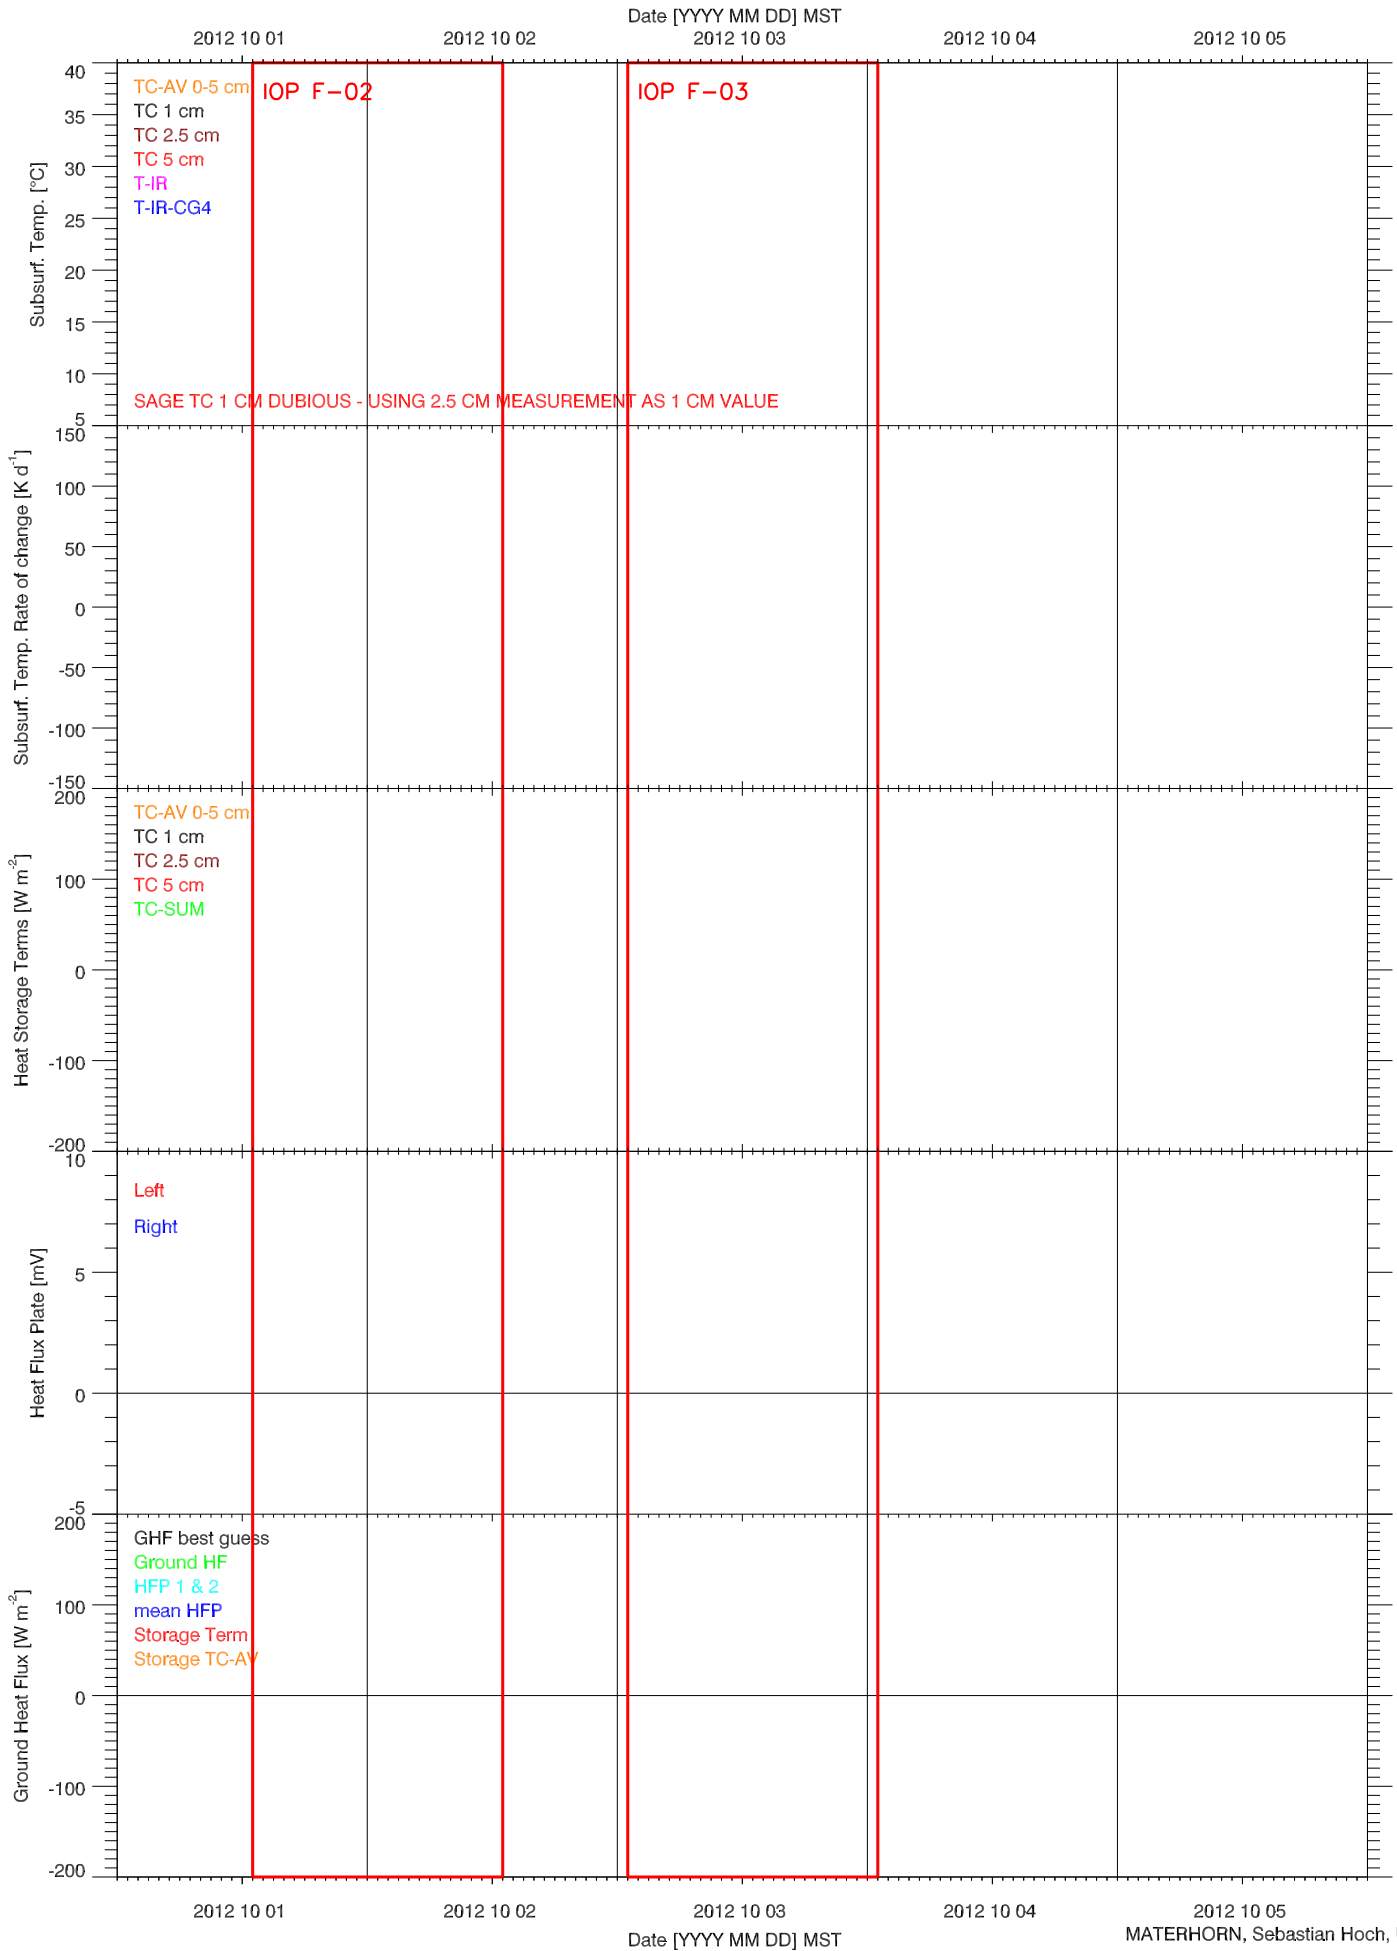

EFS SAGE - SOIL T & GHF QUICKLOOK