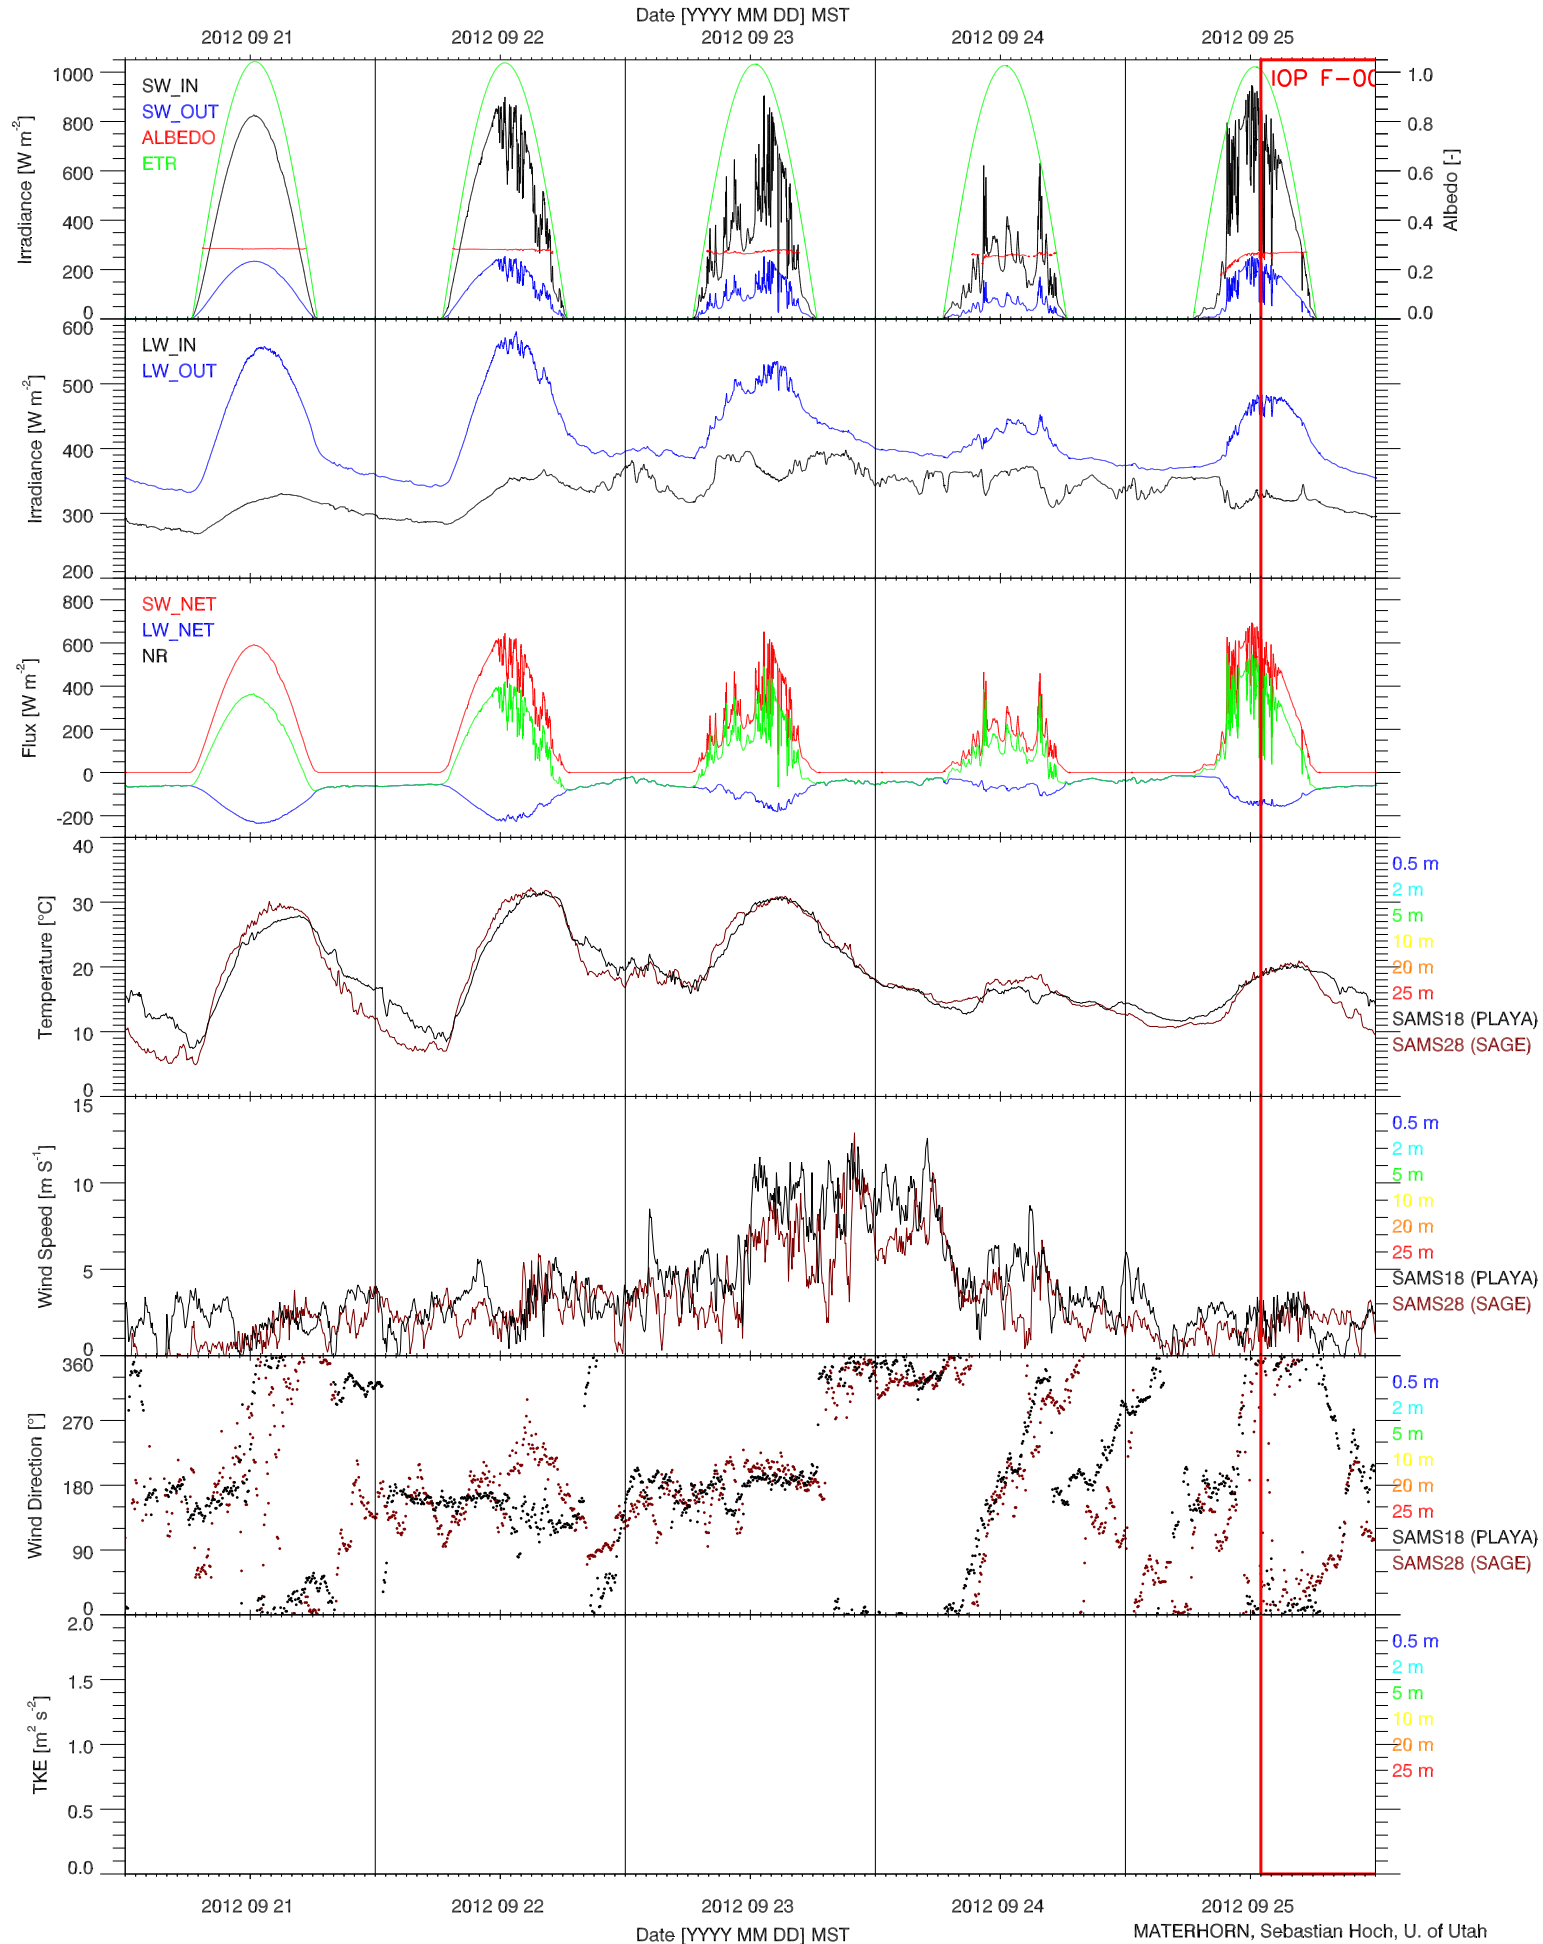

EFS SAGE - SOIL PROPERTIES QUICKLOOK

EFS SAGE - ENERGY BALANCE QUICKLOOK

EFS SAGE - TOWER DATA QUICKLOOK

EFS SAGE - RADIATION & BASIC MET QUICKLOOK

EFS SAGE - SOIL T & GHF QUICKLOOK

EFS SAGE - SOIL PROPERTIES QUICKLOOK