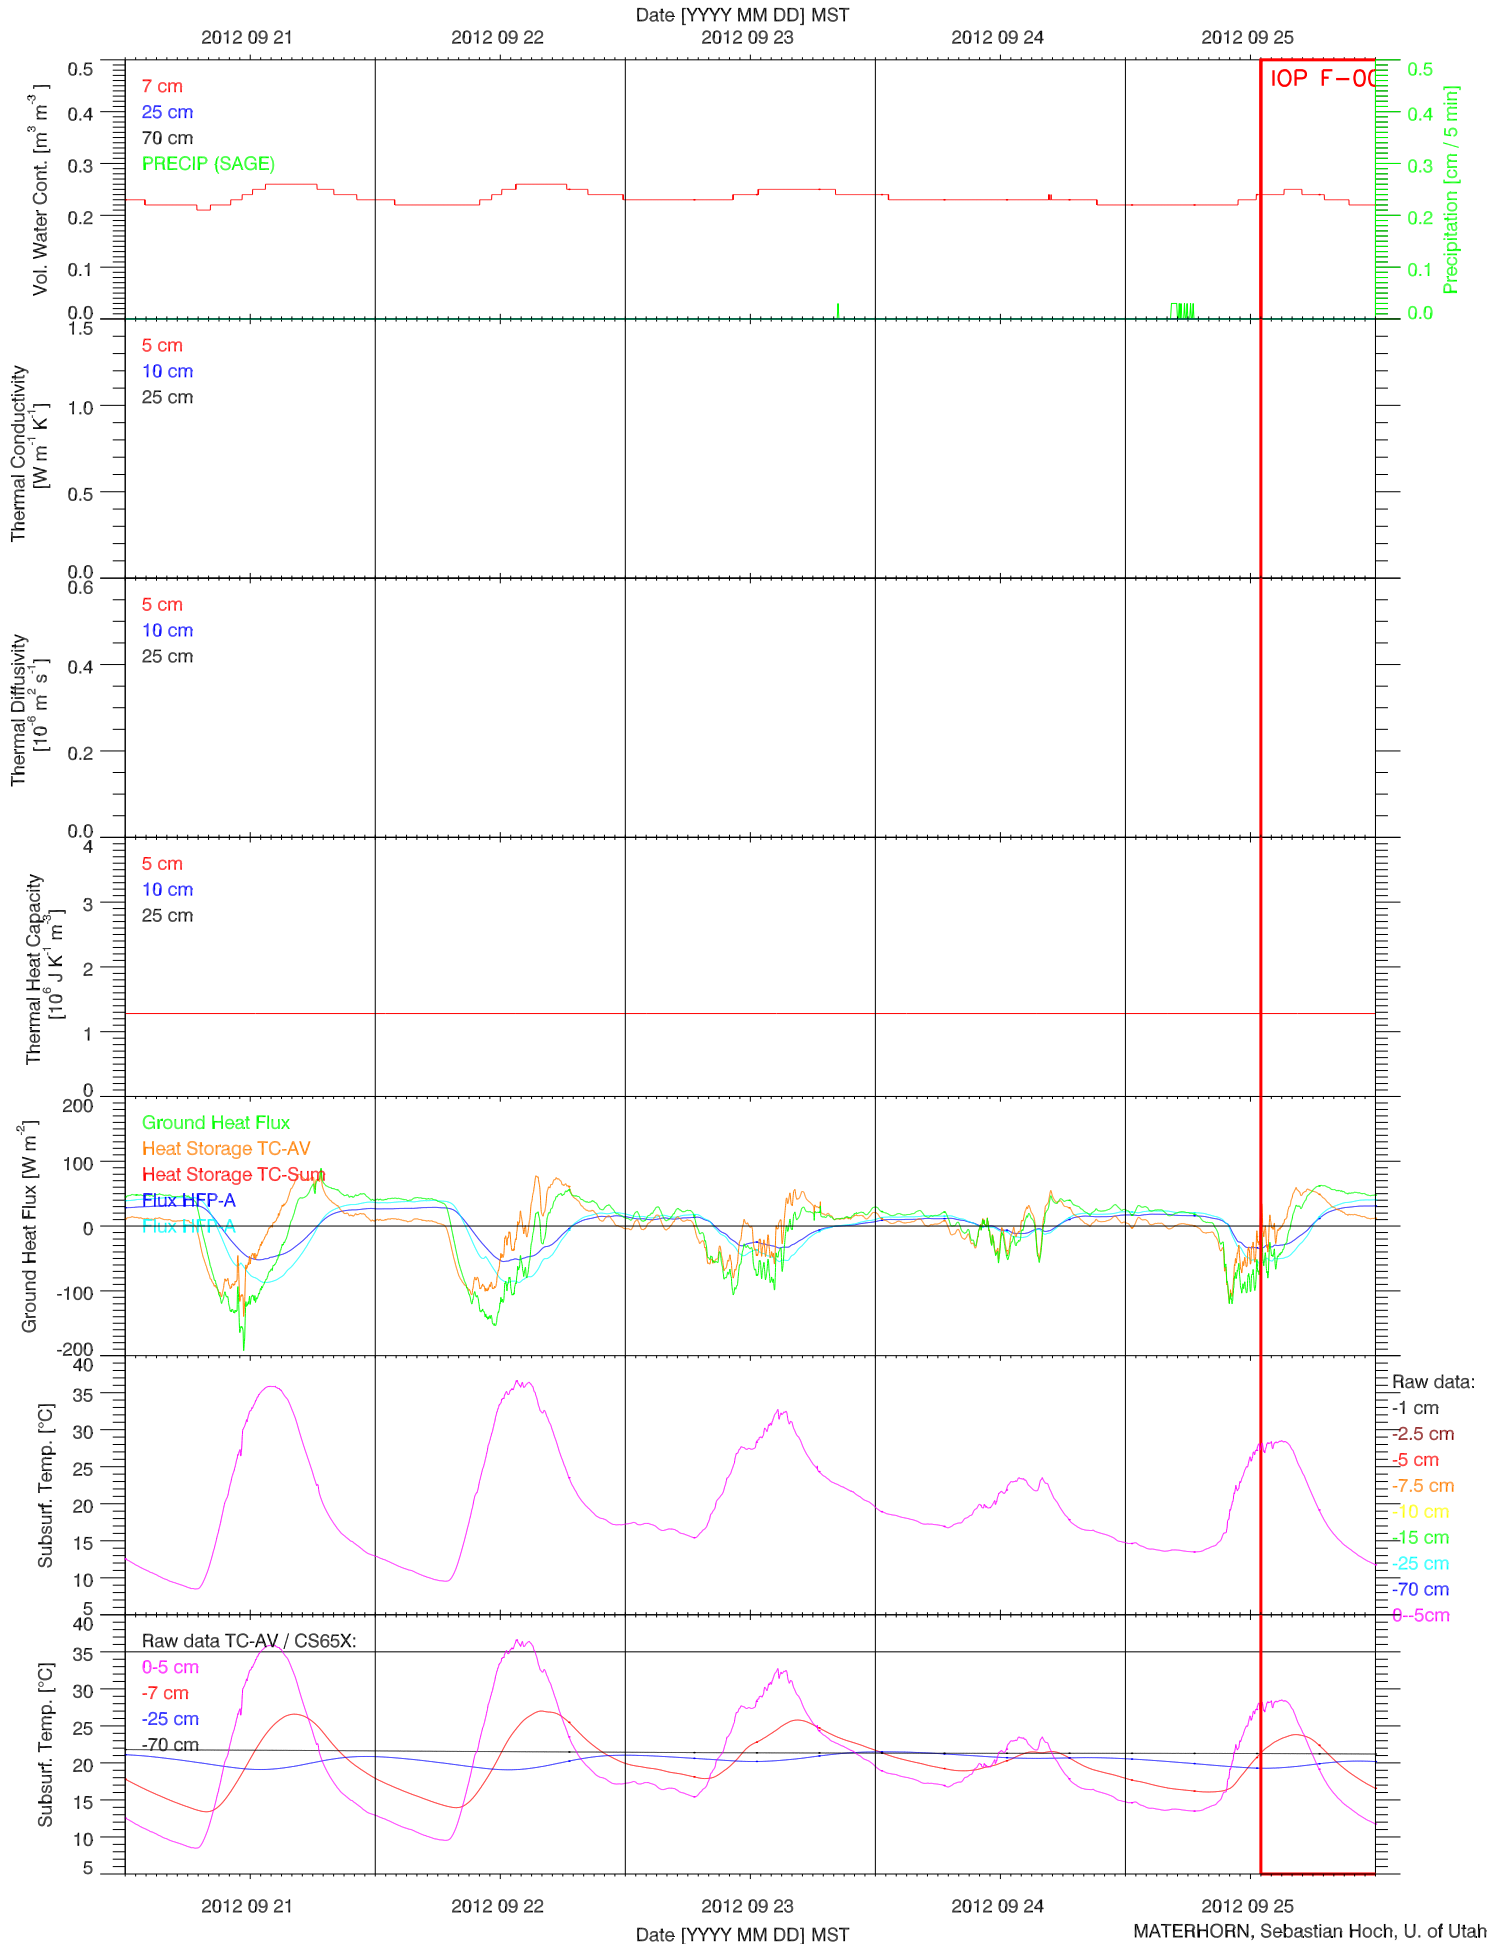

- Raw data TC-AV / CS65X:
- 0-5 cm
 - 7 cm
 - 25 cm
 - 70 cm

EFS SAGE - ENERGY BALANCE QUICKLOOK

EFS SAGE - TOWER DATA QUICKLOOK

2012 09 06

2012 09 07

Date [YYYY MM DD] MST
2012 09 08

2012 09 09

2012 09 10

EFS SAGE - SOIL PROPERTIES QUICKLOOK

EFS SAGE - ENERGY BALANCE QUICKLOOK

EFS SAGE - TOWER DATA QUICKLOOK

EFS SAGE - RADIATION & BASIC MET QUICKLOOK

EFS SAGE - SOIL T & GHF QUICKLOOK

EFS SAGE - SOIL PROPERTIES QUICKLOOK