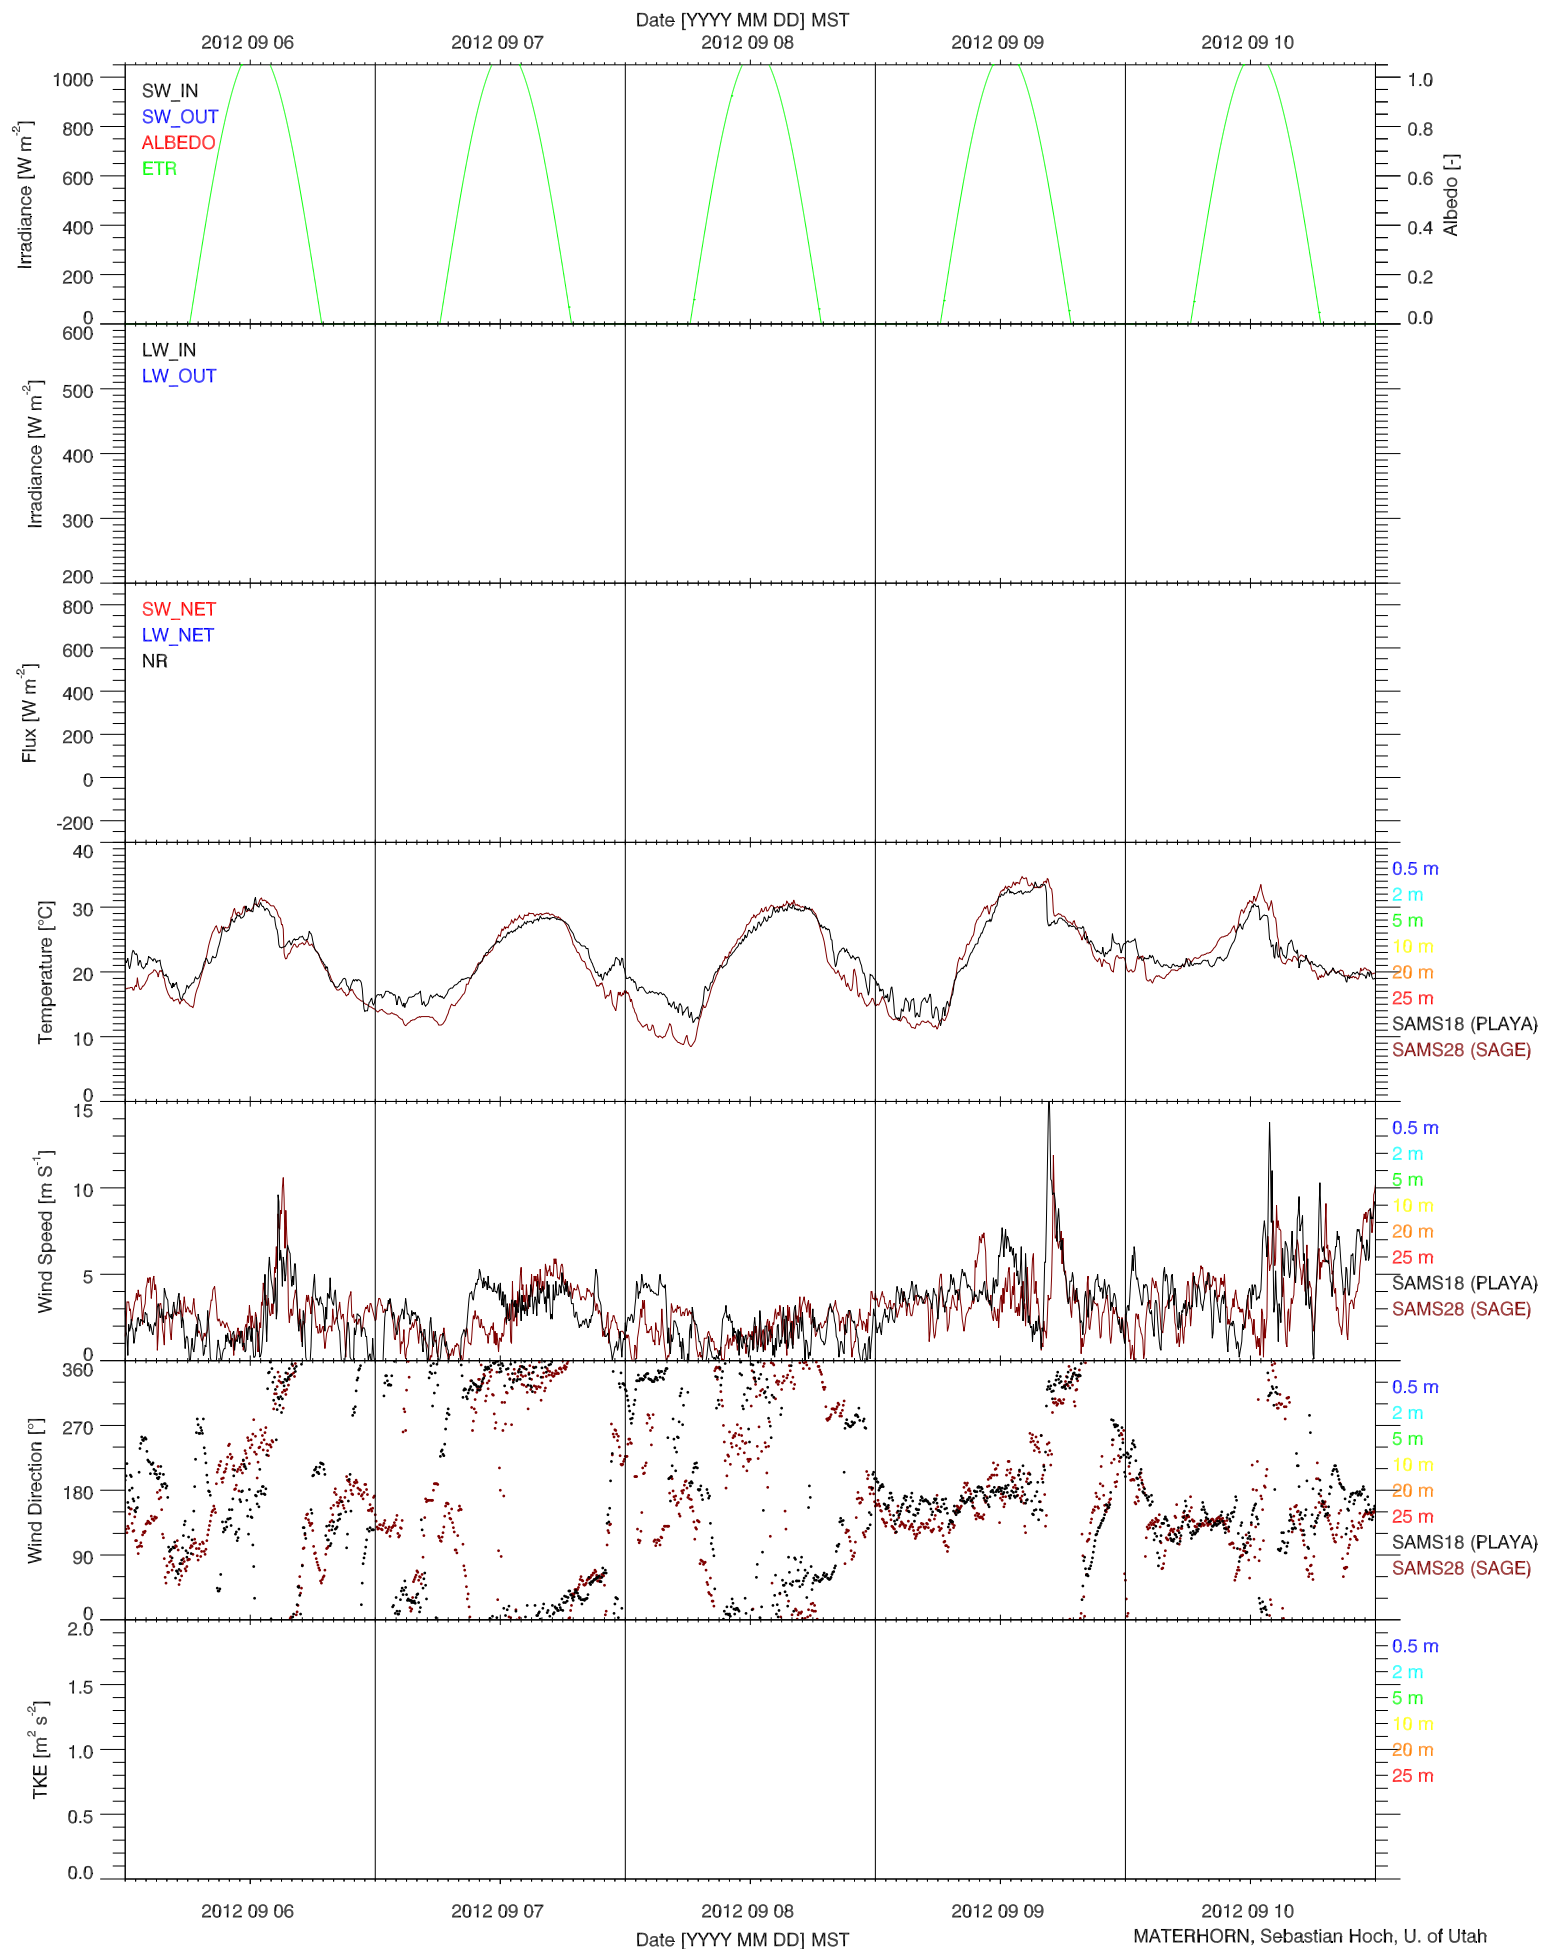

2012 09 03

2012 09 04

2012 09 05

Date [YYYY MM DD] MST

EFS SAGE - RADIATION & BASIC MET QUICKLOOK

EFS SAGE - SOIL T & GHF QUICKLOOK

EFS SAGE - SOIL PROPERTIES QUICKLOOK

- Raw data:
- 1 cm
 - 2.5 cm
 - 5 cm
 - 7.5 cm
 - 10 cm
 - 15 cm
 - 25 cm
 - 70 cm
 - 6-5cm

- Raw data TC-AV / CS65X:
- 0-5 cm
 - 7 cm
 - 25 cm
 - 70 cm

EFS SAGE - ENERGY BALANCE QUICKLOOK

EFS SAGE - TOWER DATA QUICKLOOK

2012 09 06

2012 09 07

Date [YYYY MM DD] MST
2012 09 08

2012 09 09

2012 09 10

2012 09 06

2012 09 07

2012 09 08

2012 09 09

2012 09 10

Date [YYYY MM DD] MST

EFS SAGE - RADIATION & BASIC MET QUICKLOOK

EFS SAGE - SOIL T & GHF QUICKLOOK

EFS SAGE - SOIL PROPERTIES QUICKLOOK

EFS SAGE - ENERGY BALANCE QUICKLOOK

EFS SAGE - TOWER DATA QUICKLOOK

2012 09 11

2012 09 12

Date [YYYY MM DD] MST
2012 09 13

2012 09 14

2012 09 15