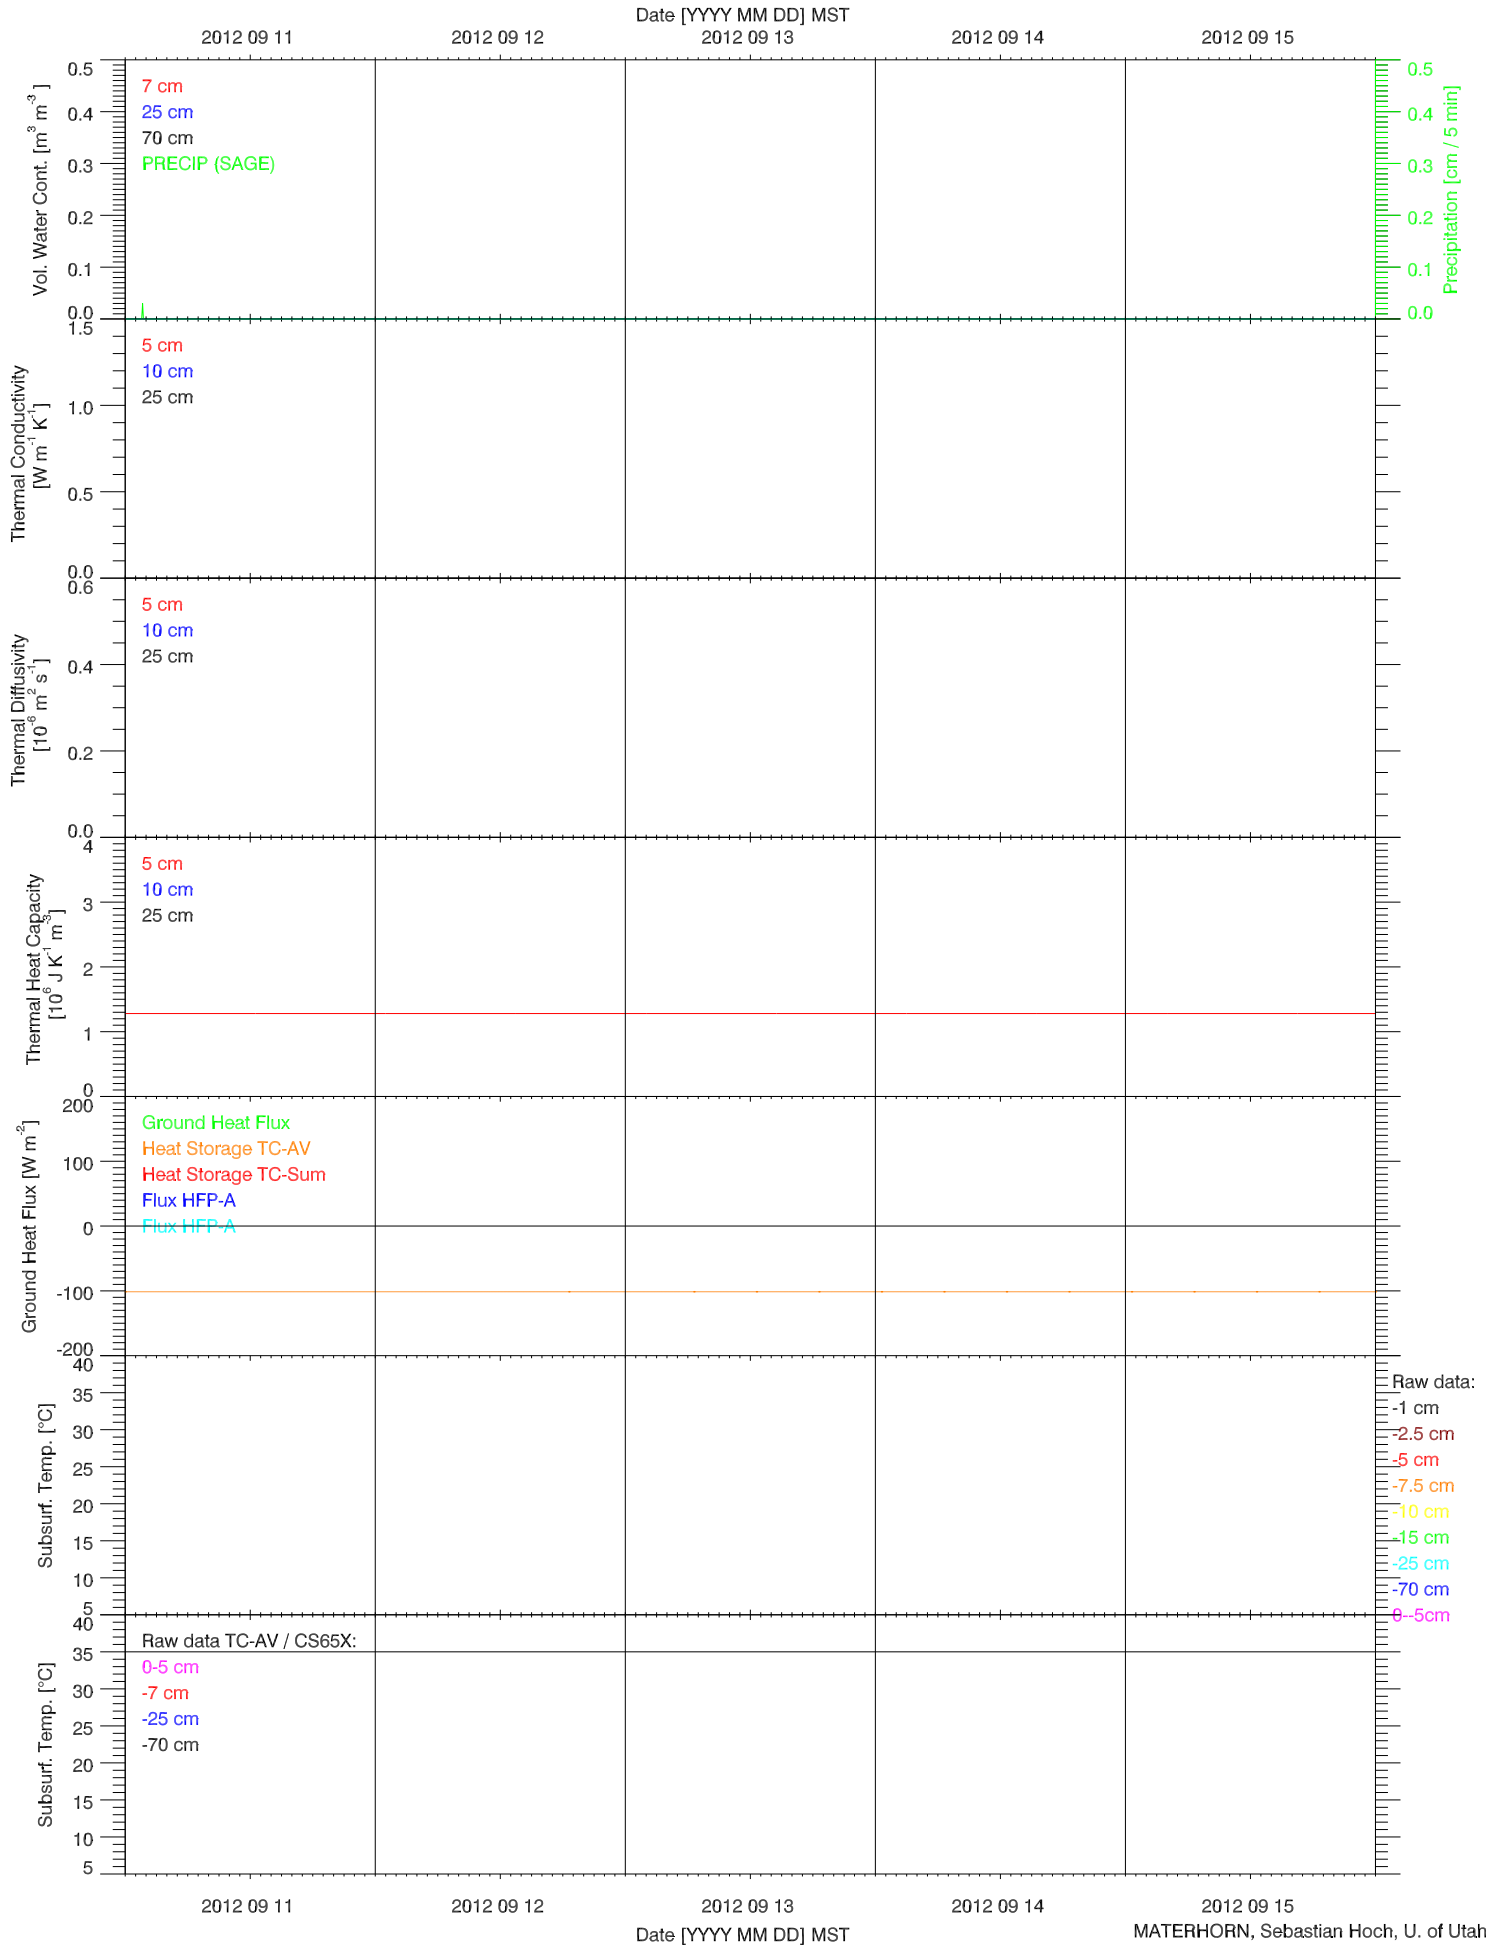

2012 09 03

2012 09 04

2012 09 05

Date [YYYY MM DD] MST

EFS SAGE - RADIATION & BASIC MET QUICKLOOK

EFS SAGE - SOIL T & GHF QUICKLOOK

EFS SAGE - SOIL PROPERTIES QUICKLOOK

- Raw data:
- 1 cm
 - 2.5 cm
 - 5 cm
 - 7.5 cm
 - 10 cm
 - 15 cm
 - 25 cm
 - 70 cm
 - 6-5cm

- Raw data TC-AV / CS65X:
- 0-5 cm
 - 7 cm
 - 25 cm
 - 70 cm

EFS SAGE - ENERGY BALANCE QUICKLOOK

EFS SAGE - TOWER DATA QUICKLOOK

2012 09 06

2012 09 07

Date [YYYY MM DD] MST
2012 09 08

2012 09 09

2012 09 10

2012 09 11

2012 09 12

2012 09 13

2012 09 14

2012 09 15

Date [YYYY MM DD] MST

EFS SAGE - RADIATION & BASIC MET QUICKLOOK

EFS SAGE - SOIL T & GHF QUICKLOOK

EFS SAGE - SOIL PROPERTIES QUICKLOOK

EFS SAGE - ENERGY BALANCE QUICKLOOK

EFS SAGE - TOWER DATA QUICKLOOK

2012 09 16

2012 09 17

Date [YYYY MM DD] MST
2012 09 18

2012 09 19

2012 09 20