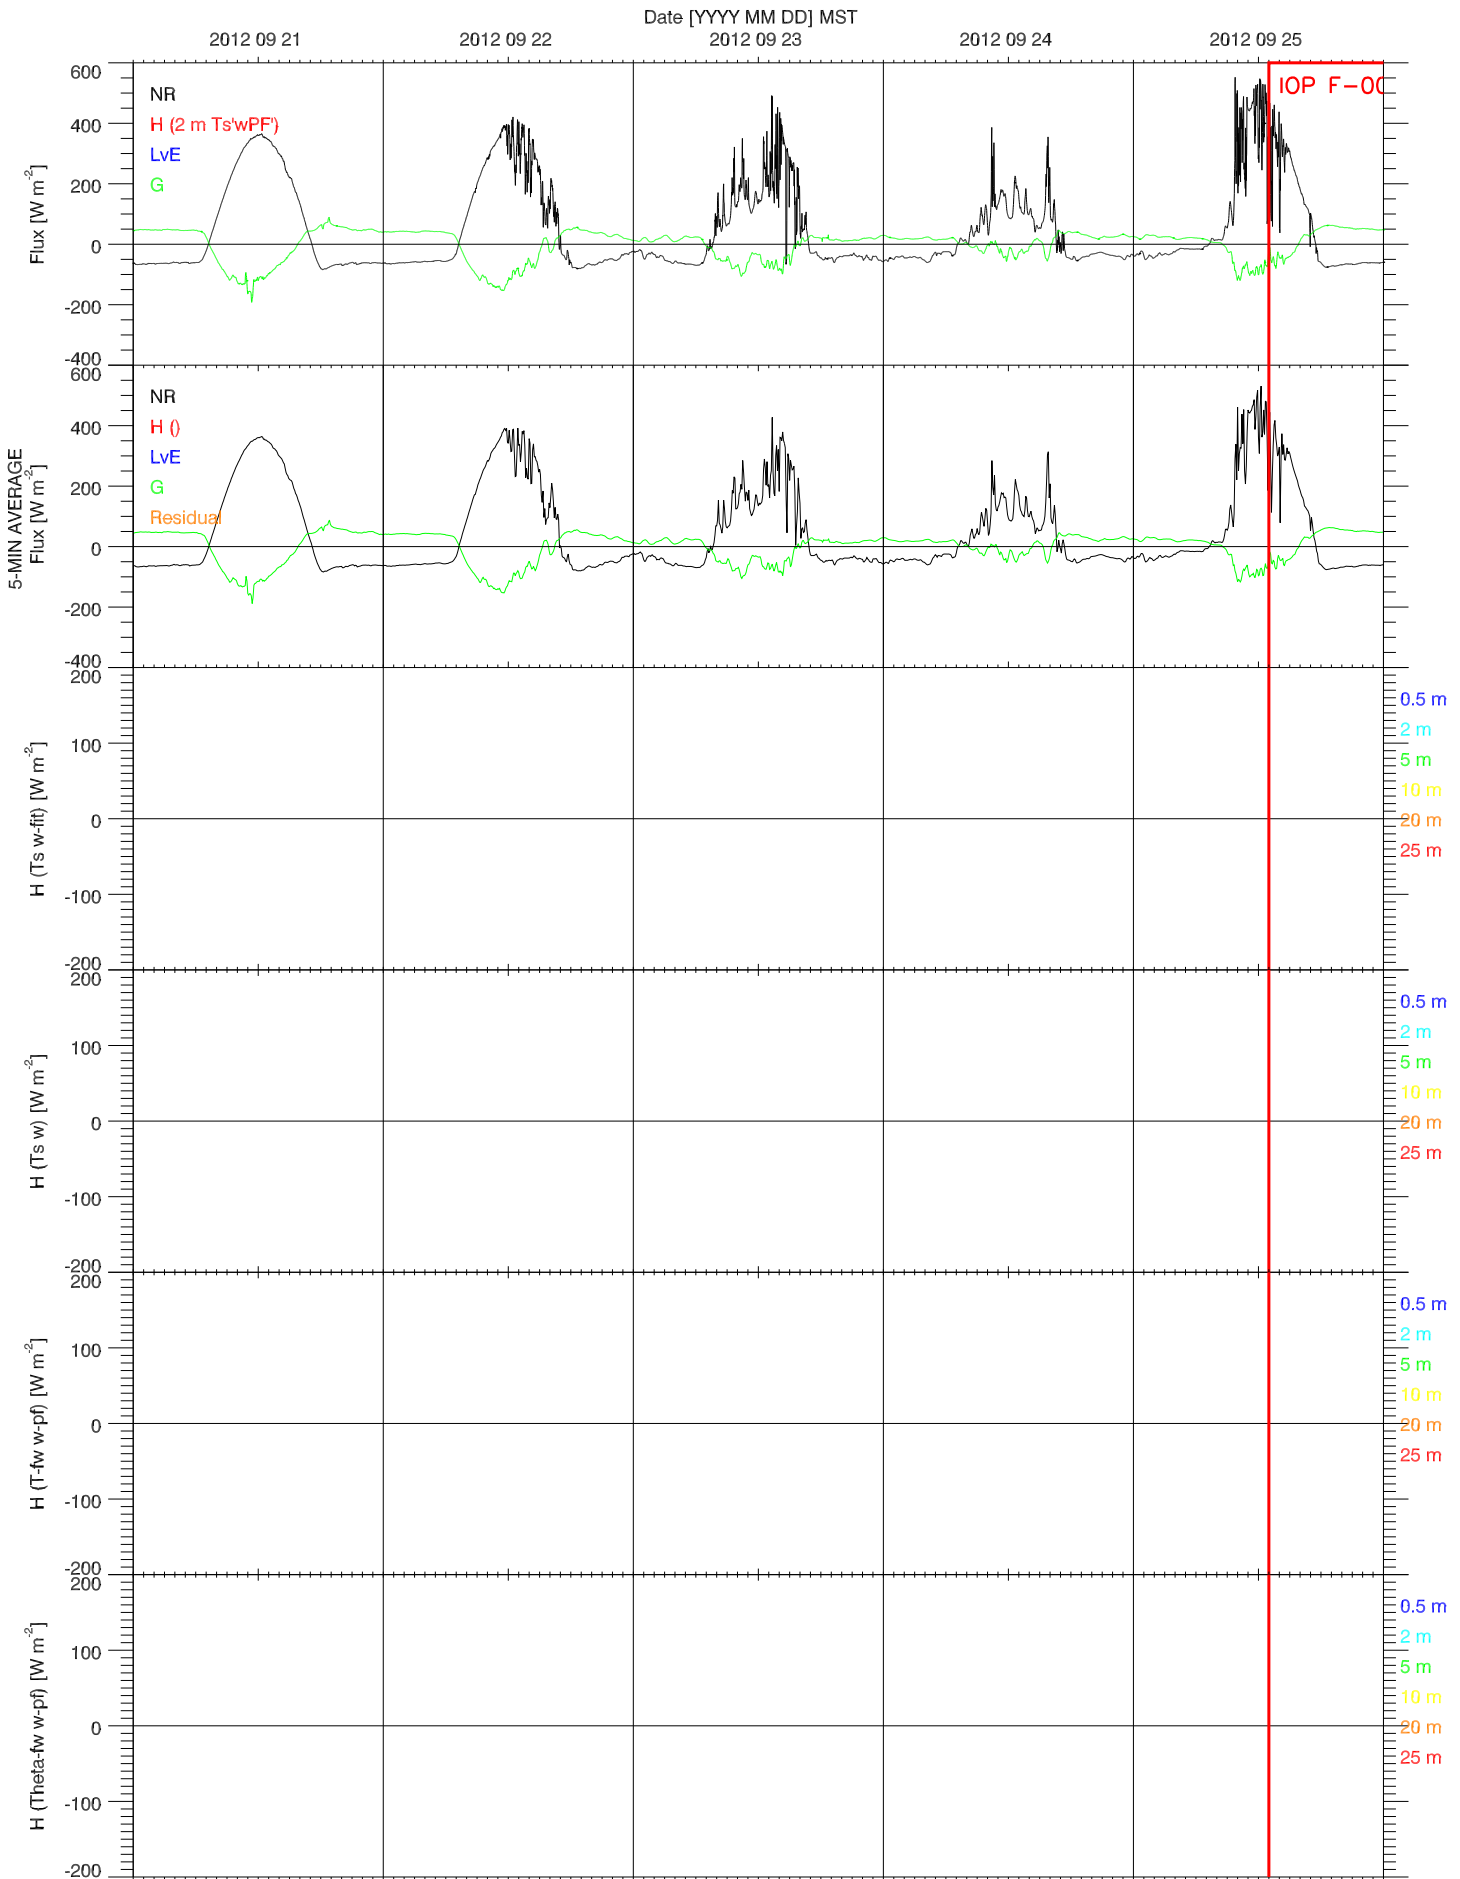

EFS SAGE - ENERGY BALANCE QUICKLOOK