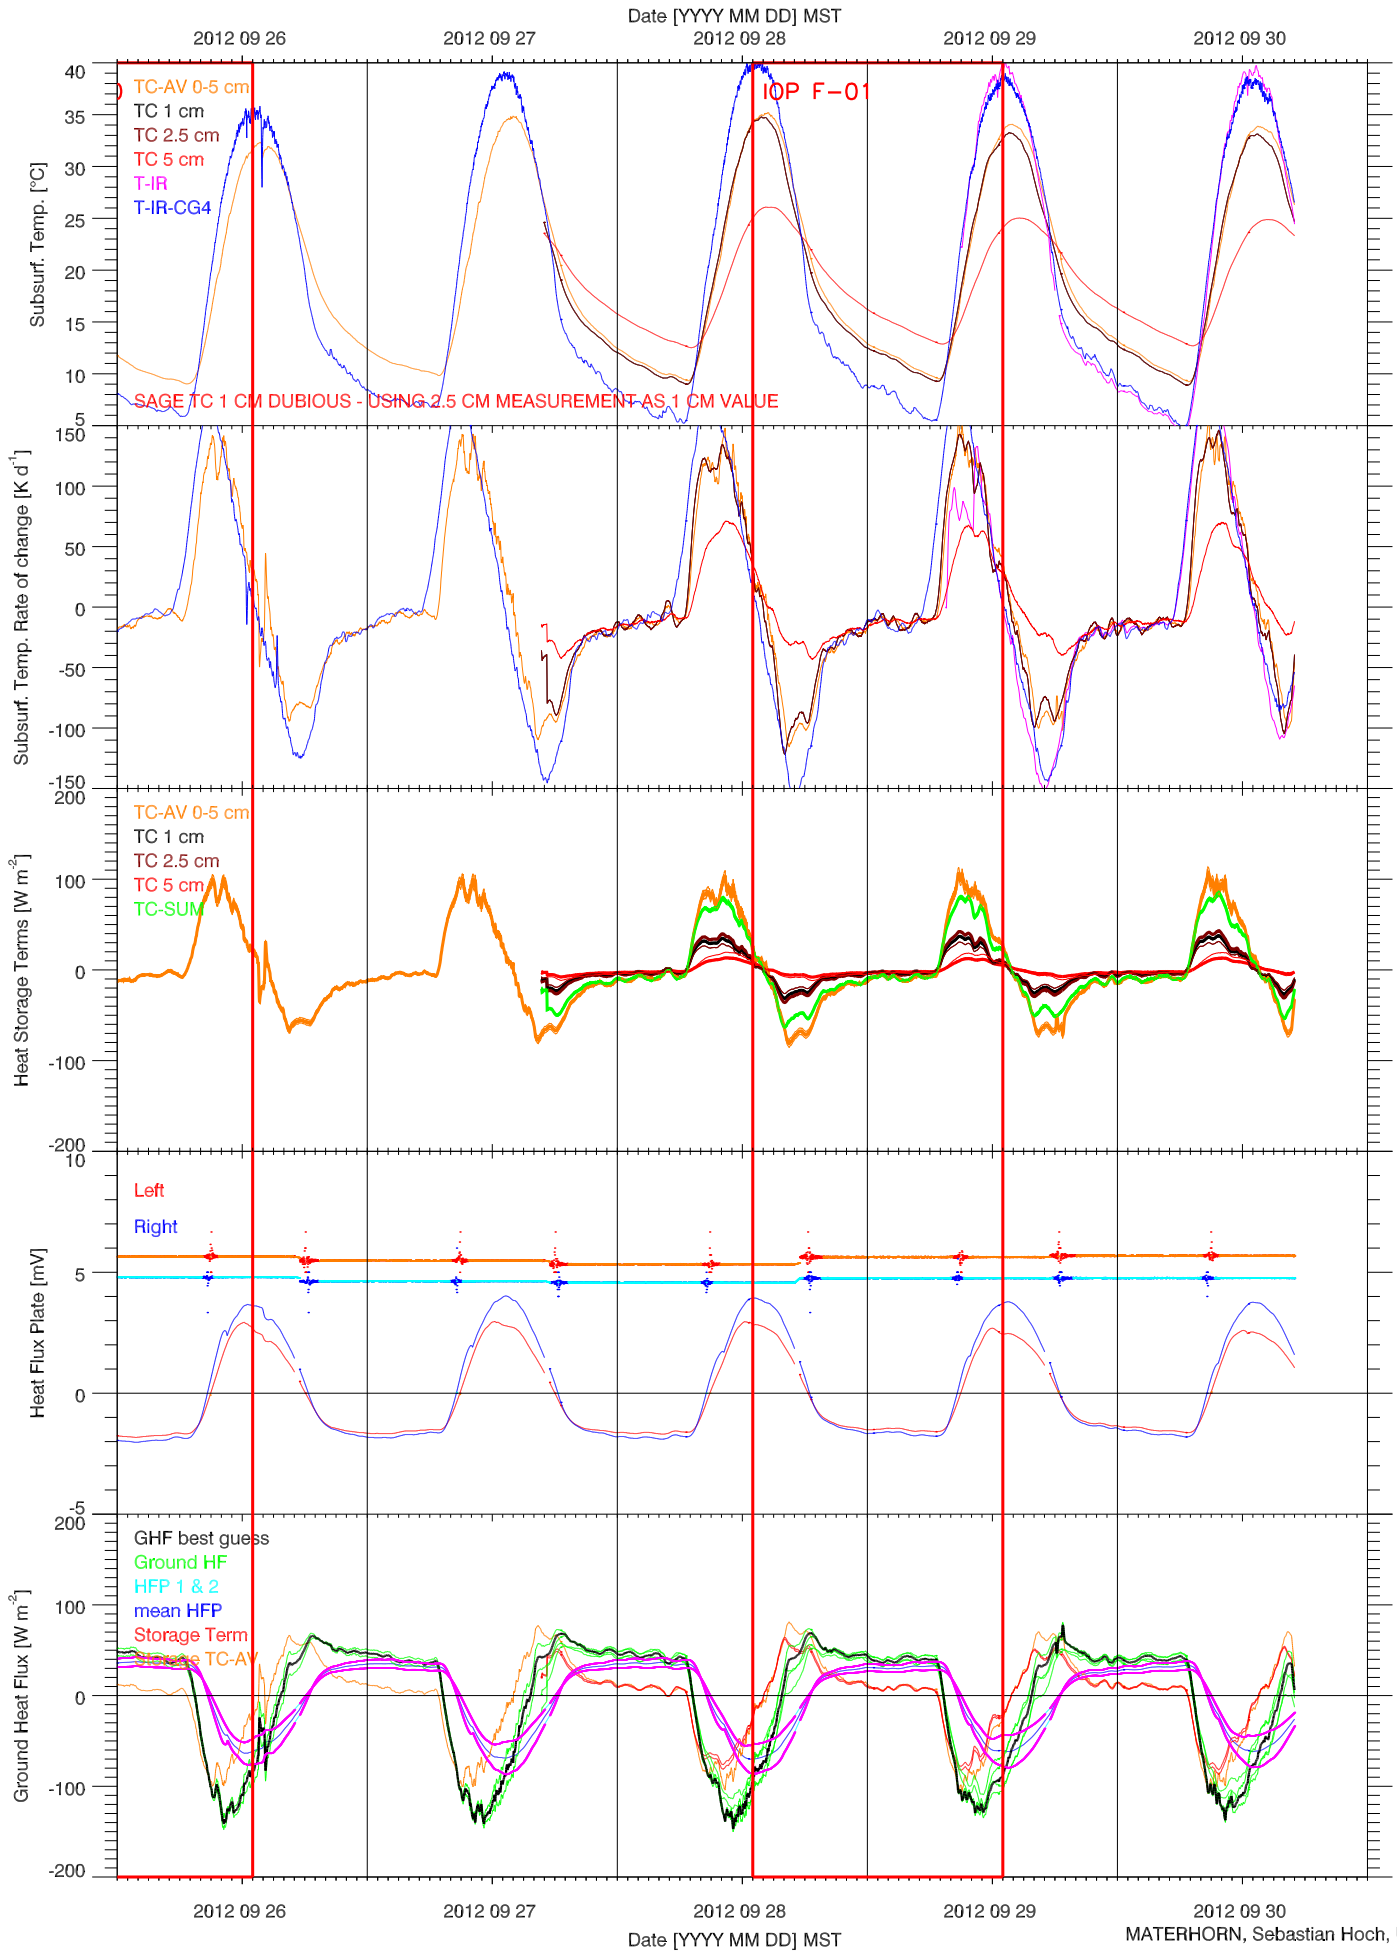

EFS SAGE - ENERGY BALANCE QUICKLOOK

EFS SAGE - TOWER DATA QUICKLOOK

EFS SAGE - RADIATION & BASIC MET QUICKLOOK

EFS SAGE - SOIL T & GHF QUICKLOOK

EFS SAGE - SOIL PROPERTIES QUICKLOOK

EFS SAGE - ENERGY BALANCE QUICKLOOK