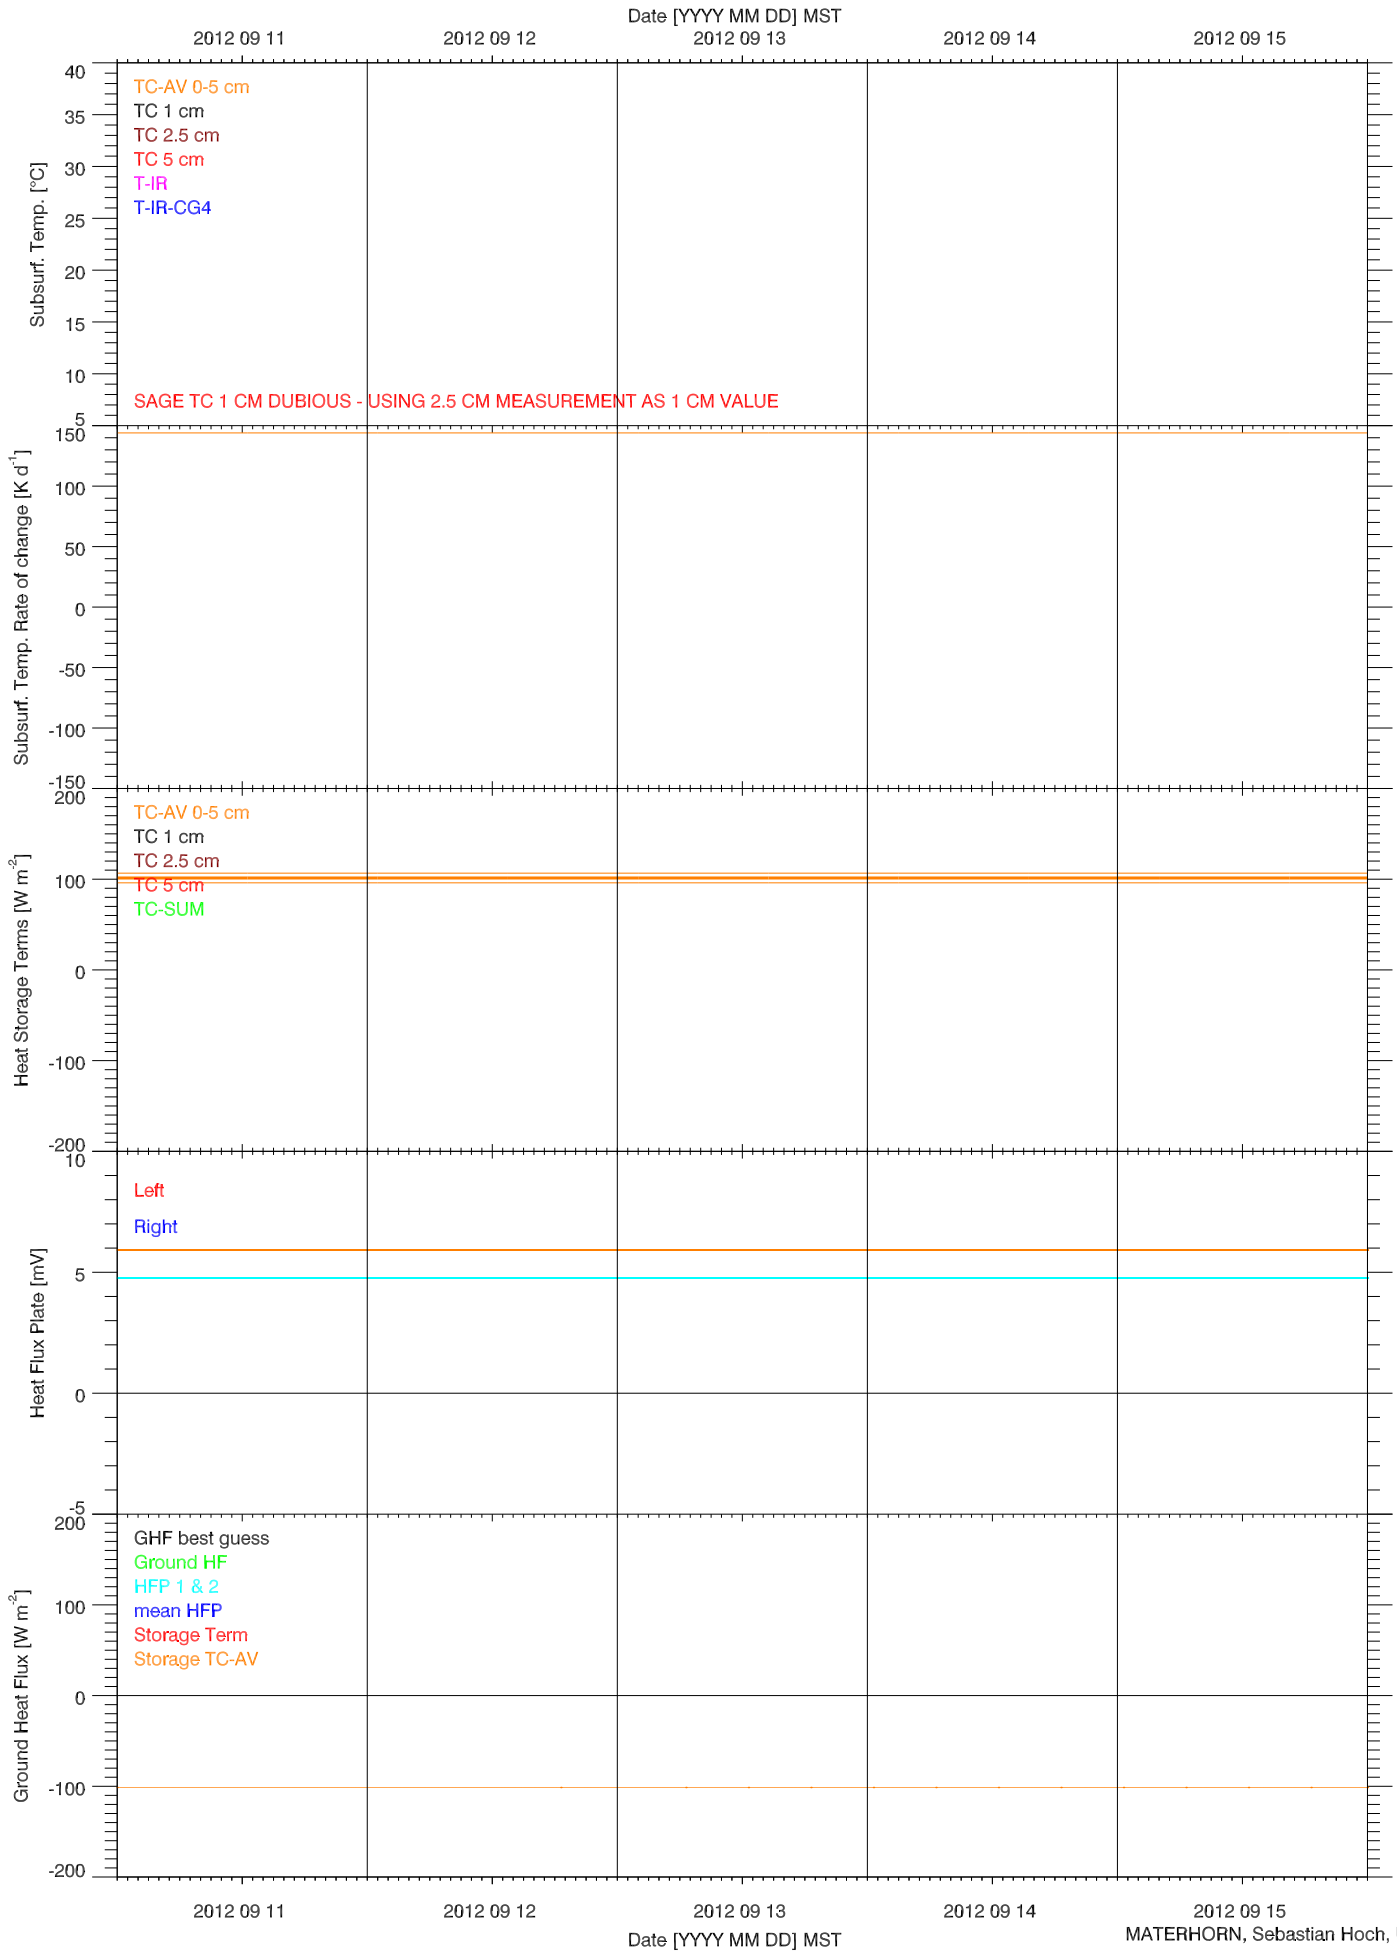

2012 09 03

2012 09 04

2012 09 05

Date [YYYY MM DD] MST

EFS SAGE - RADIATION & BASIC MET QUICKLOOK

EFS SAGE - SOIL T & GHF QUICKLOOK

EFS SAGE - SOIL PROPERTIES QUICKLOOK

- Raw data:
- 1 cm
 - 2.5 cm
 - 5 cm
 - 7.5 cm
 - 10 cm
 - 15 cm
 - 25 cm
 - 70 cm
 - 6-5cm

- Raw data TC-AV / CS65X:
- 0-5 cm
 - 7 cm
 - 25 cm
 - 70 cm

EFS SAGE - ENERGY BALANCE QUICKLOOK

EFS SAGE - TOWER DATA QUICKLOOK

2012 09 06

2012 09 07

Date [YYYY MM DD] MST
2012 09 08

2012 09 09

2012 09 10

2012 09 11

2012 09 12

2012 09 13

2012 09 14

2012 09 15

Date [YYYY MM DD] MST

EFS SAGE - RADIATION & BASIC MET QUICKLOOK

EFS SAGE - SOIL T & GHF QUICKLOOK

EFS SAGE - SOIL PROPERTIES QUICKLOOK

EFS SAGE - ENERGY BALANCE QUICKLOOK

EFS SAGE - TOWER DATA QUICKLOOK

2012 09 16

2012 09 17

Date [YYYY MM DD] MST
2012 09 18

2012 09 19

2012 09 20