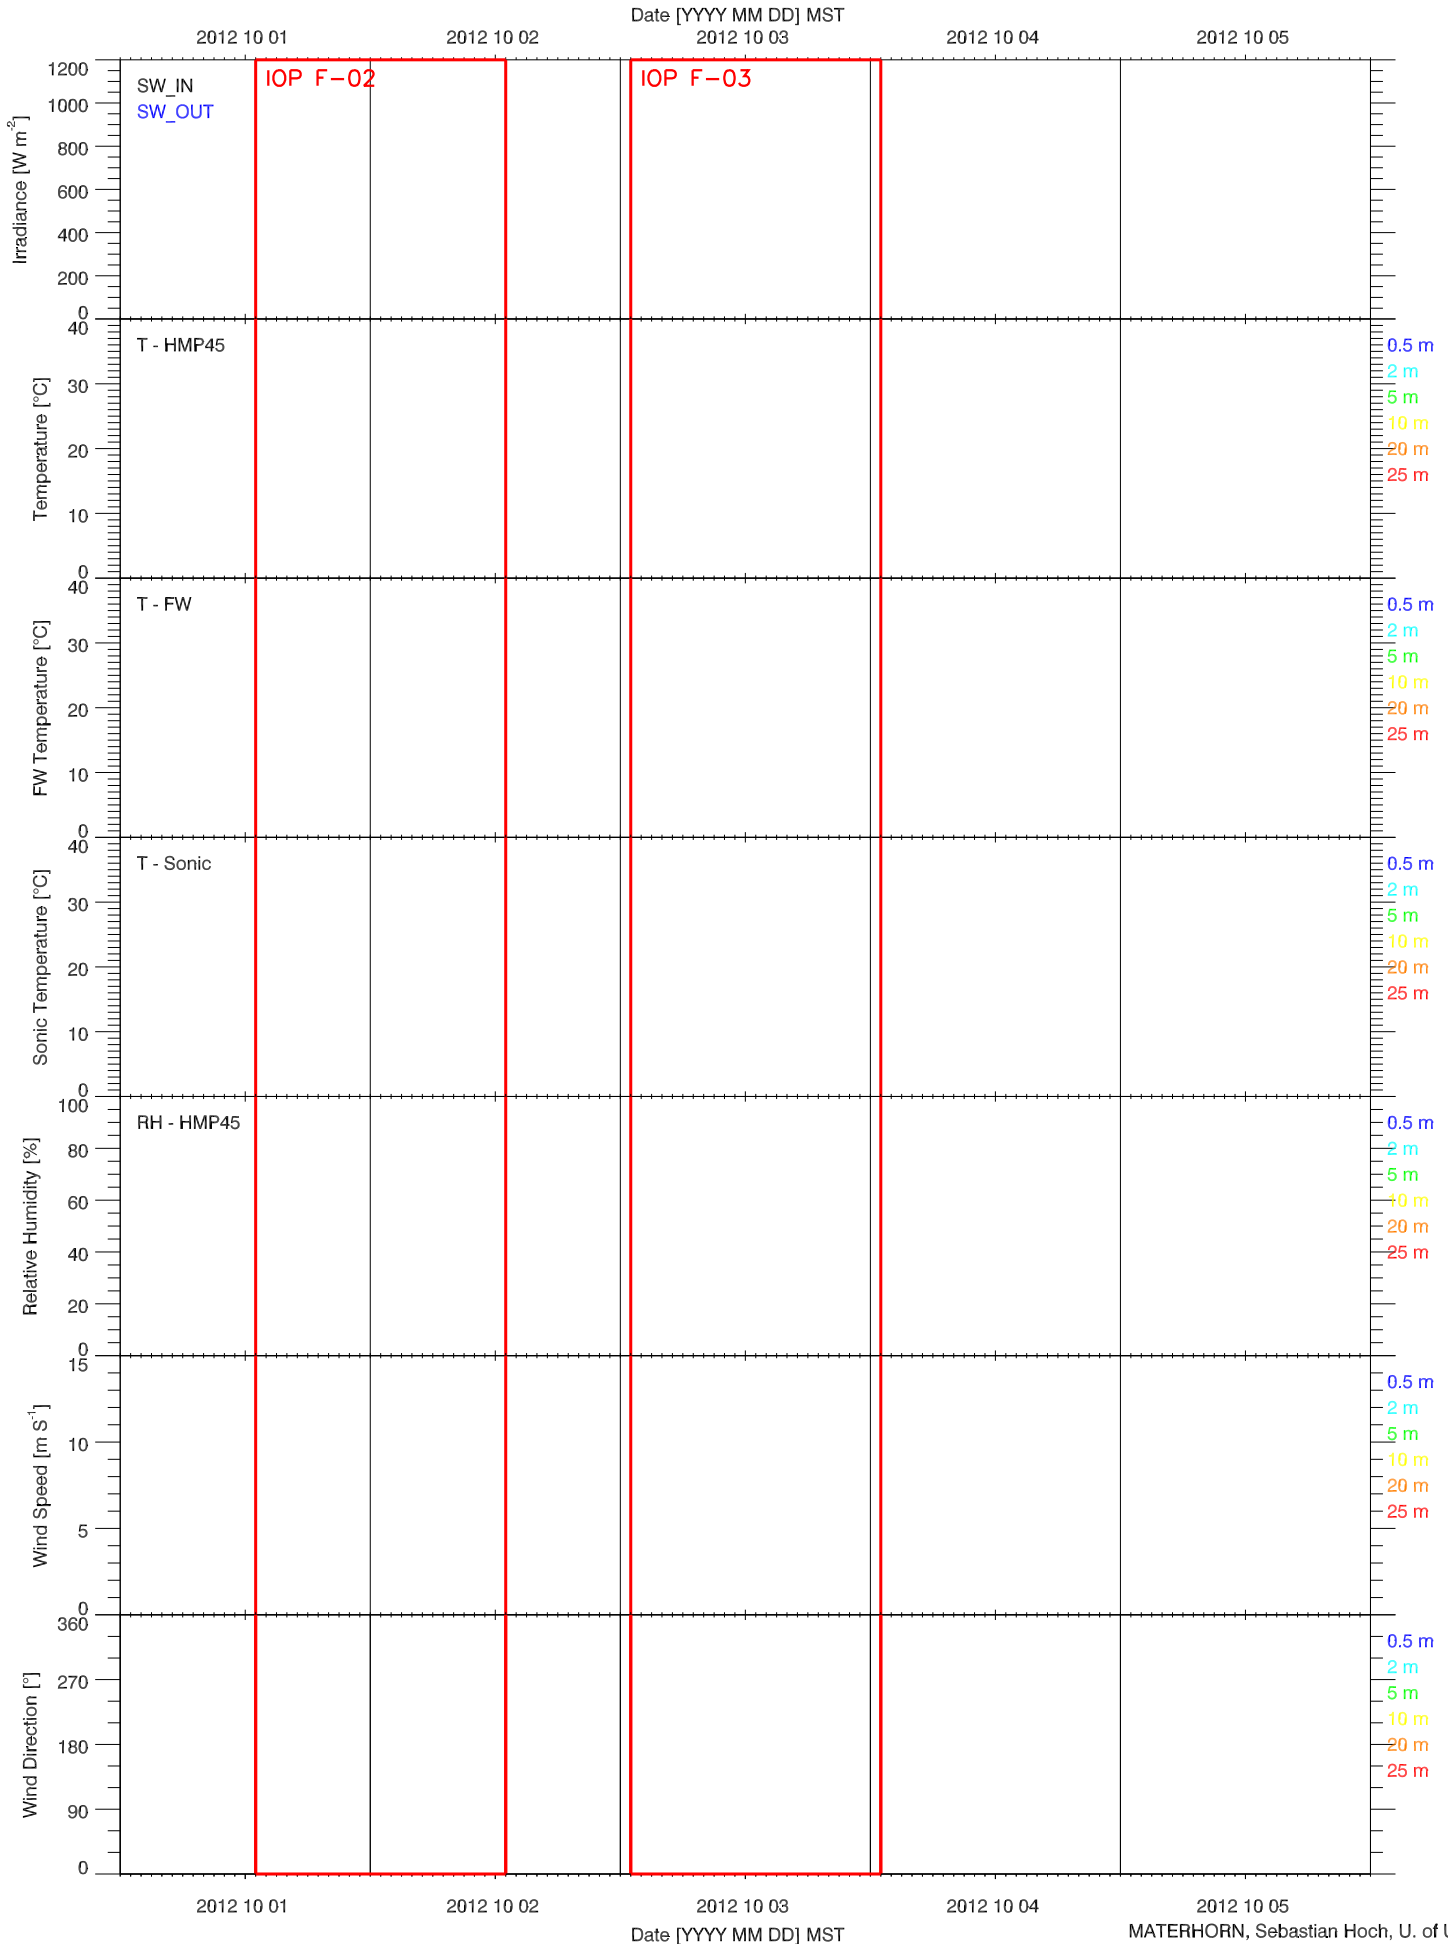

EFS SAGE - TOWER DATA QUICKLOOK