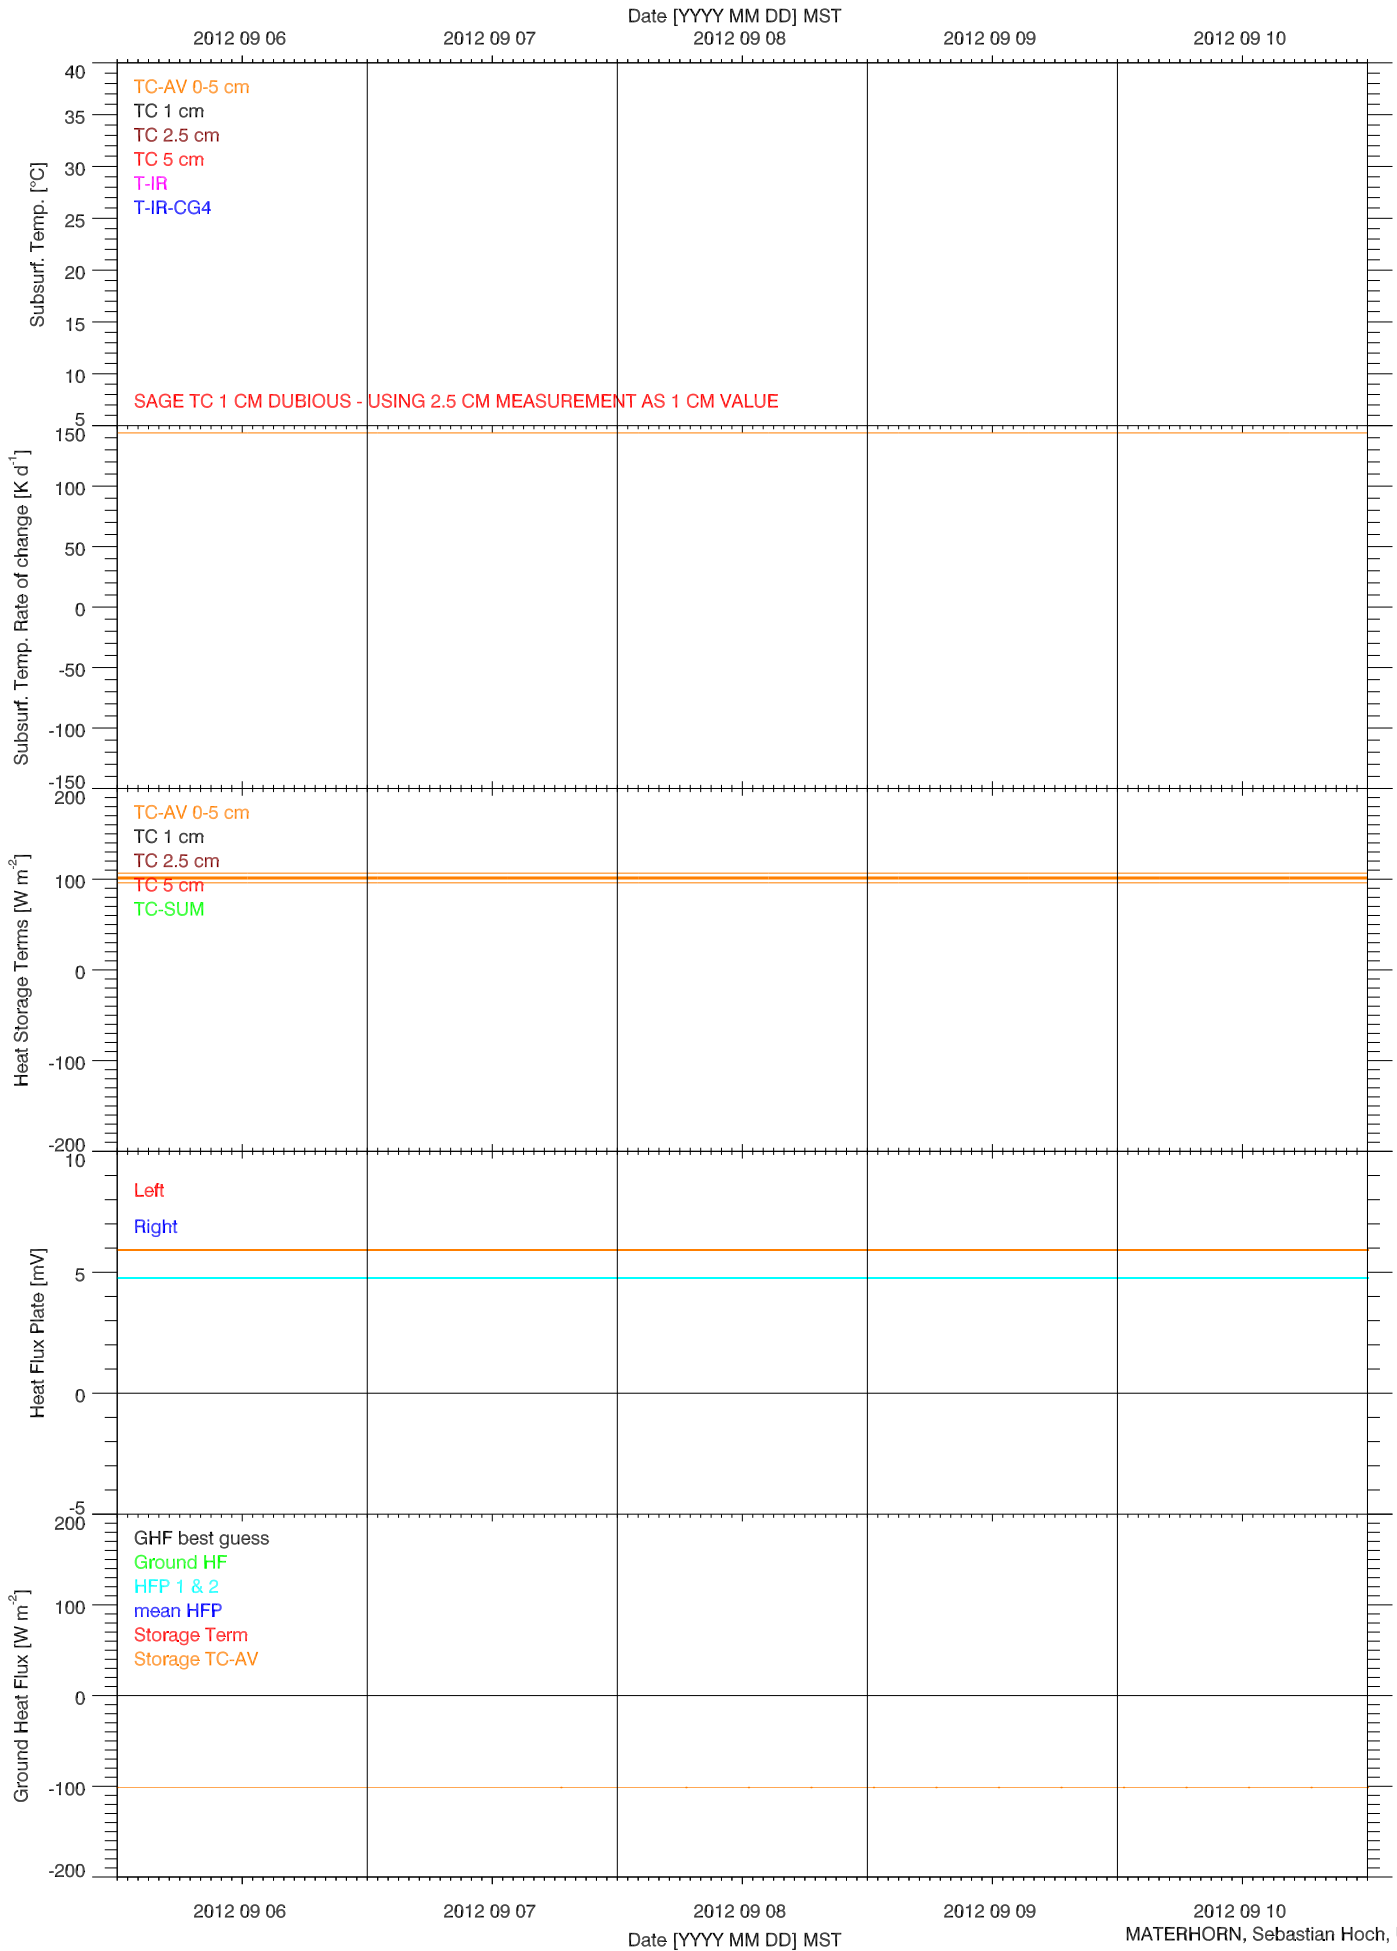

2012 09 03

2012 09 04

2012 09 05

Date [YYYY MM DD] MST

EFS SAGE - RADIATION & BASIC MET QUICKLOOK

EFS SAGE - SOIL T & GHF QUICKLOOK

EFS SAGE - SOIL PROPERTIES QUICKLOOK

- Raw data:
- 1 cm
 - 2.5 cm
 - 5 cm
 - 7.5 cm
 - 10 cm
 - 15 cm
 - 25 cm
 - 70 cm
 - 6-5cm

- Raw data TC-AV / CS65X:
- 0-5 cm
 - 7 cm
 - 25 cm
 - 70 cm

EFS SAGE - ENERGY BALANCE QUICKLOOK

EFS SAGE - TOWER DATA QUICKLOOK

2012 09 06

2012 09 07

Date [YYYY MM DD] MST
2012 09 08

2012 09 09

2012 09 10

2012 09 06

2012 09 07

2012 09 08

2012 09 09

2012 09 10

Date [YYYY MM DD] MST

EFS SAGE - RADIATION & BASIC MET QUICKLOOK

EFS SAGE - SOIL T & GHF QUICKLOOK

EFS SAGE - SOIL PROPERTIES QUICKLOOK

EFS SAGE - ENERGY BALANCE QUICKLOOK

EFS SAGE - TOWER DATA QUICKLOOK

2012 09 11

2012 09 12

Date [YYYY MM DD] MST
2012 09 13

2012 09 14

2012 09 15