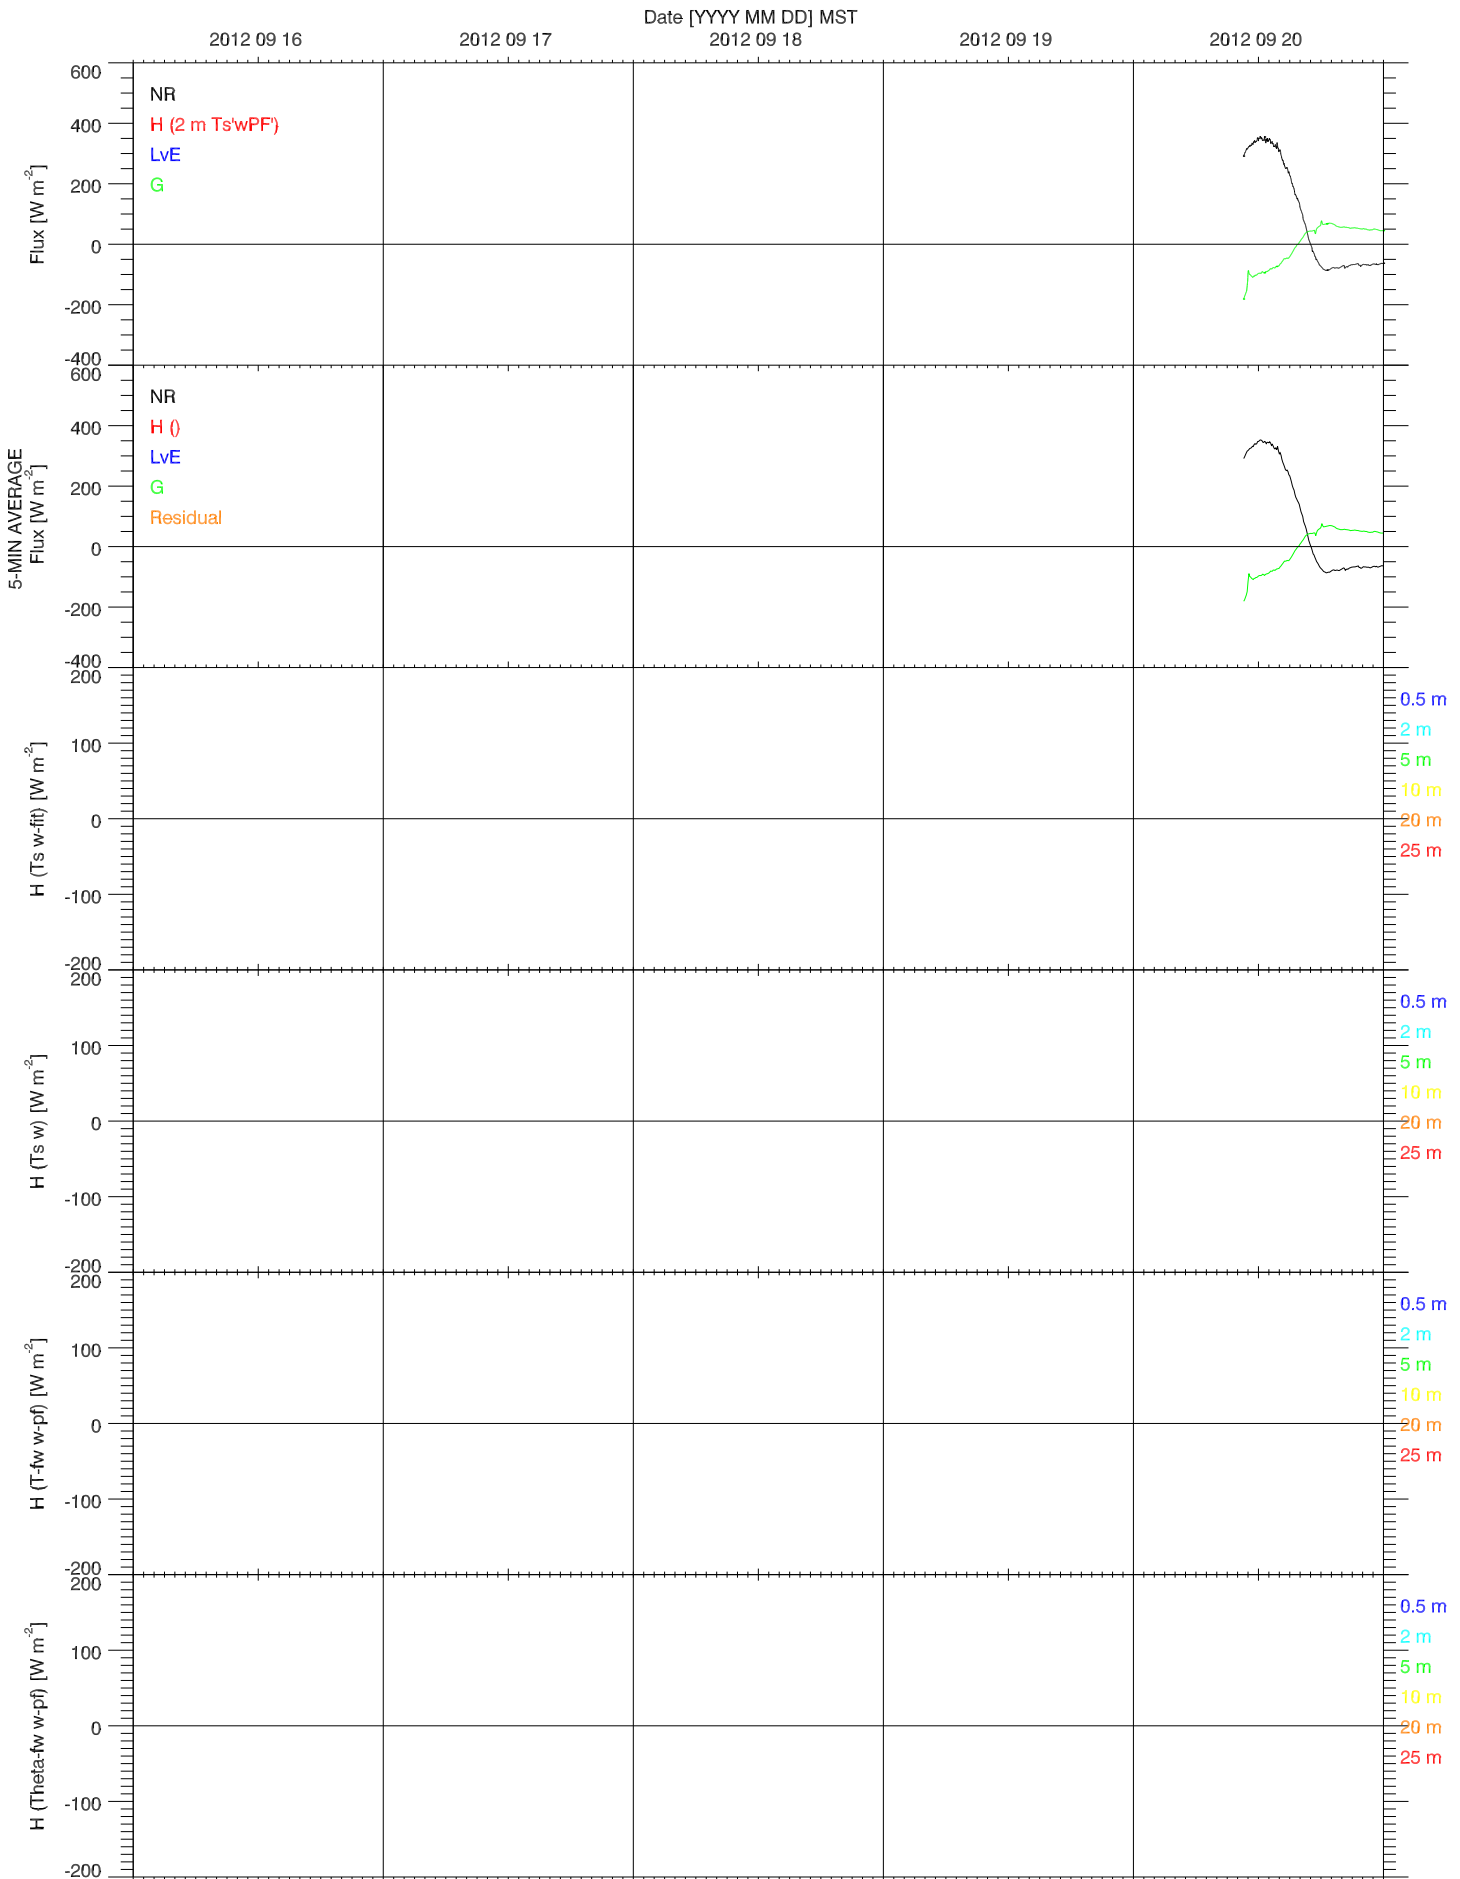

EFS SAGE - ENERGY BALANCE QUICKLOOK