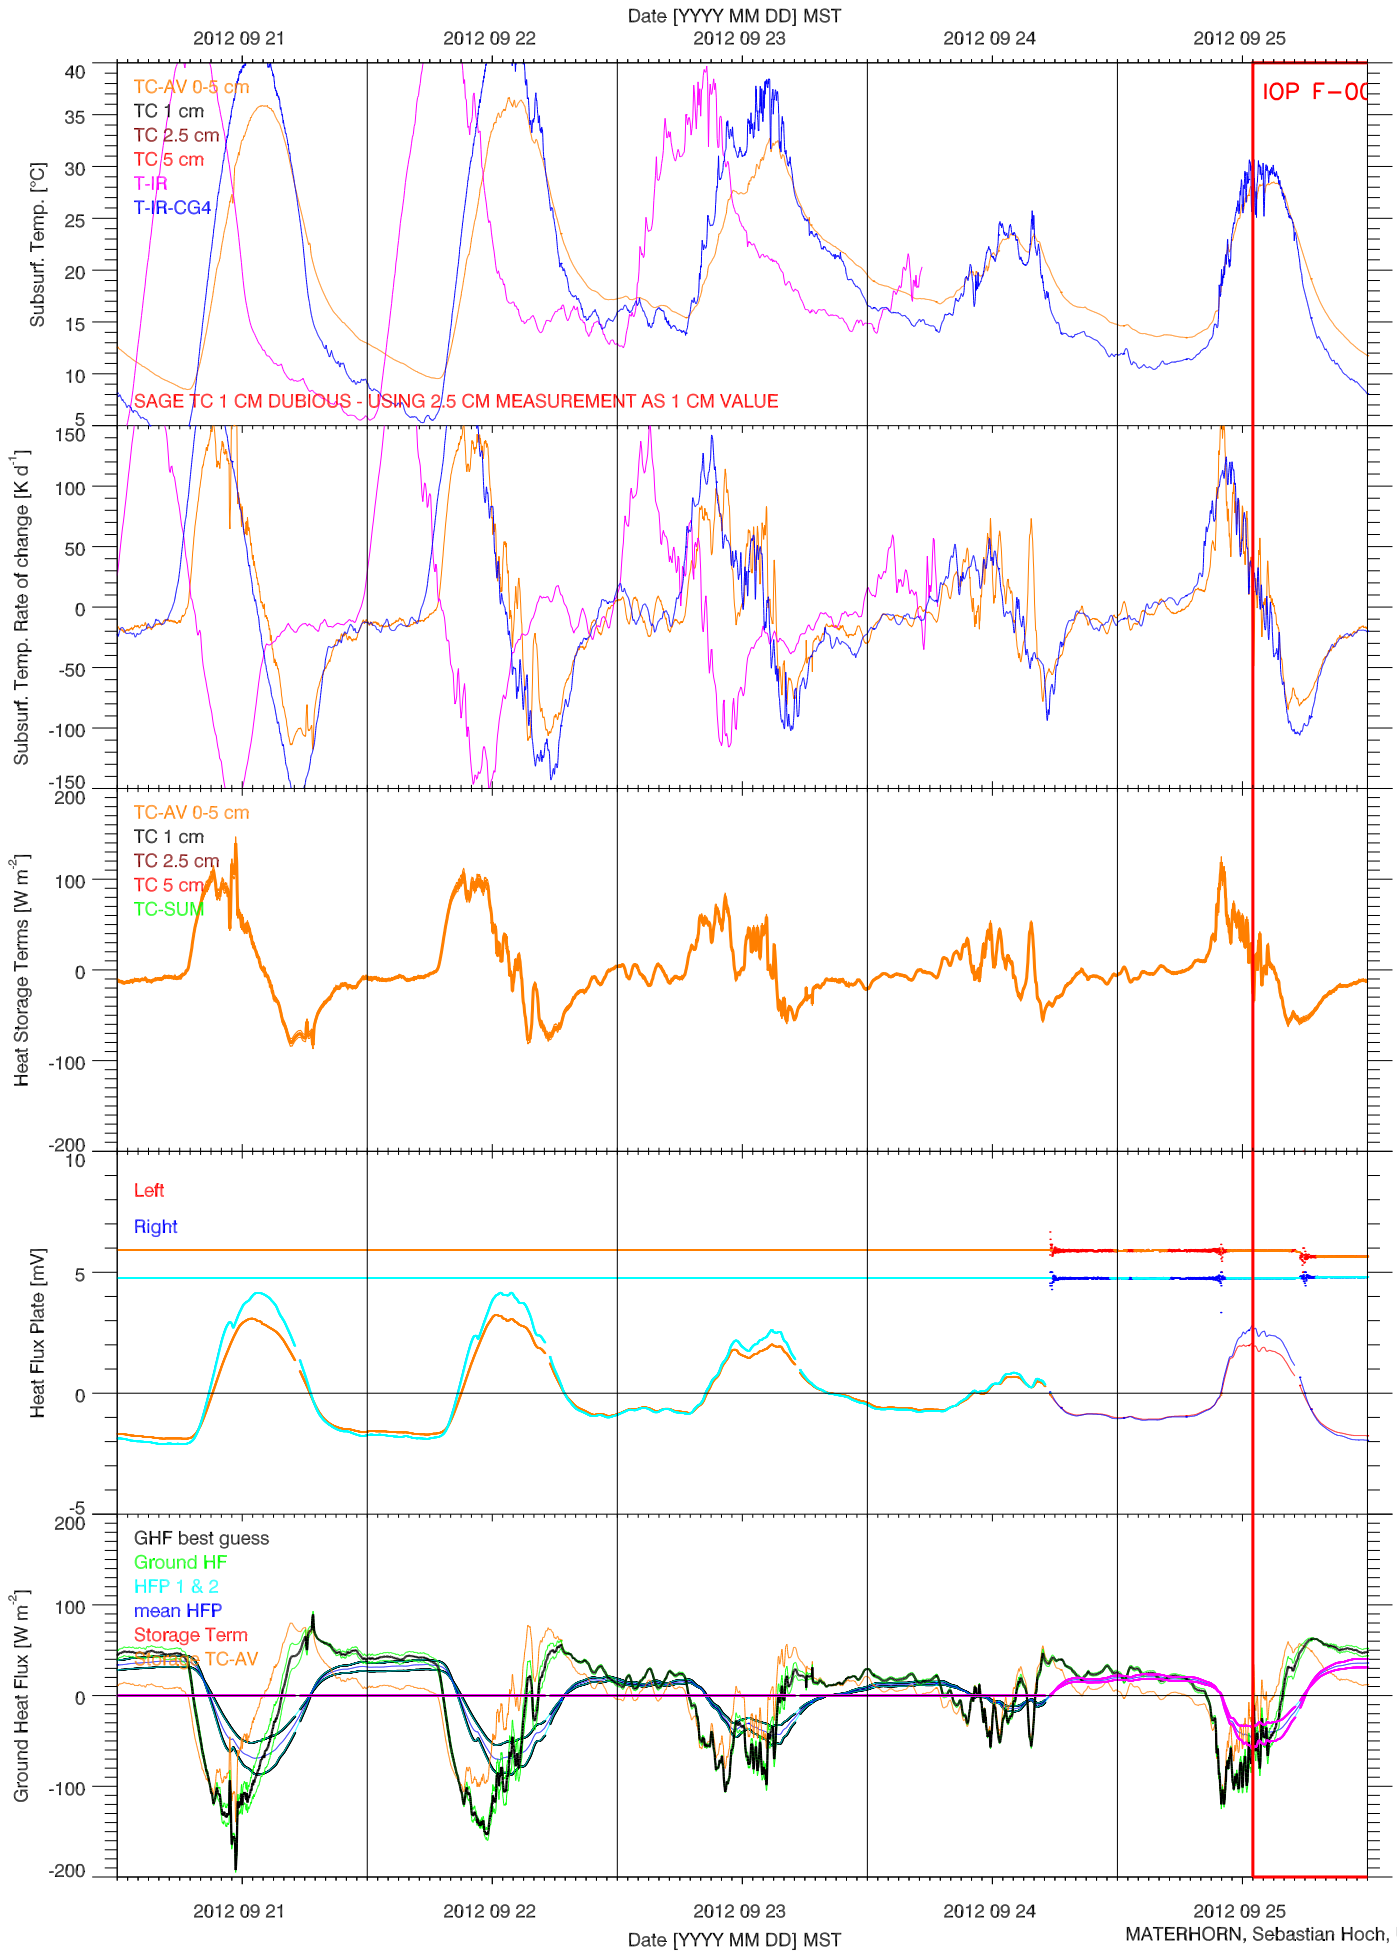

EFS SAGE - SOIL PROPERTIES QUICKLOOK

EFS SAGE - ENERGY BALANCE QUICKLOOK

EFS SAGE - TOWER DATA QUICKLOOK

EFS SAGE - RADIATION & BASIC MET QUICKLOOK

EFS SAGE - SOIL T & GHF QUICKLOOK

EFS SAGE - SOIL PROPERTIES QUICKLOOK

EFS SAGE - ENERGY BALANCE QUICKLOOK

EFS SAGE - TOWER DATA QUICKLOOK

EFS SAGE - RADIATION & BASIC MET QUICKLOOK

EFS SAGE - SOIL T & GHF QUICKLOOK

EFS SAGE - SOIL PROPERTIES QUICKLOOK

EFS SAGE - ENERGY BALANCE QUICKLOOK