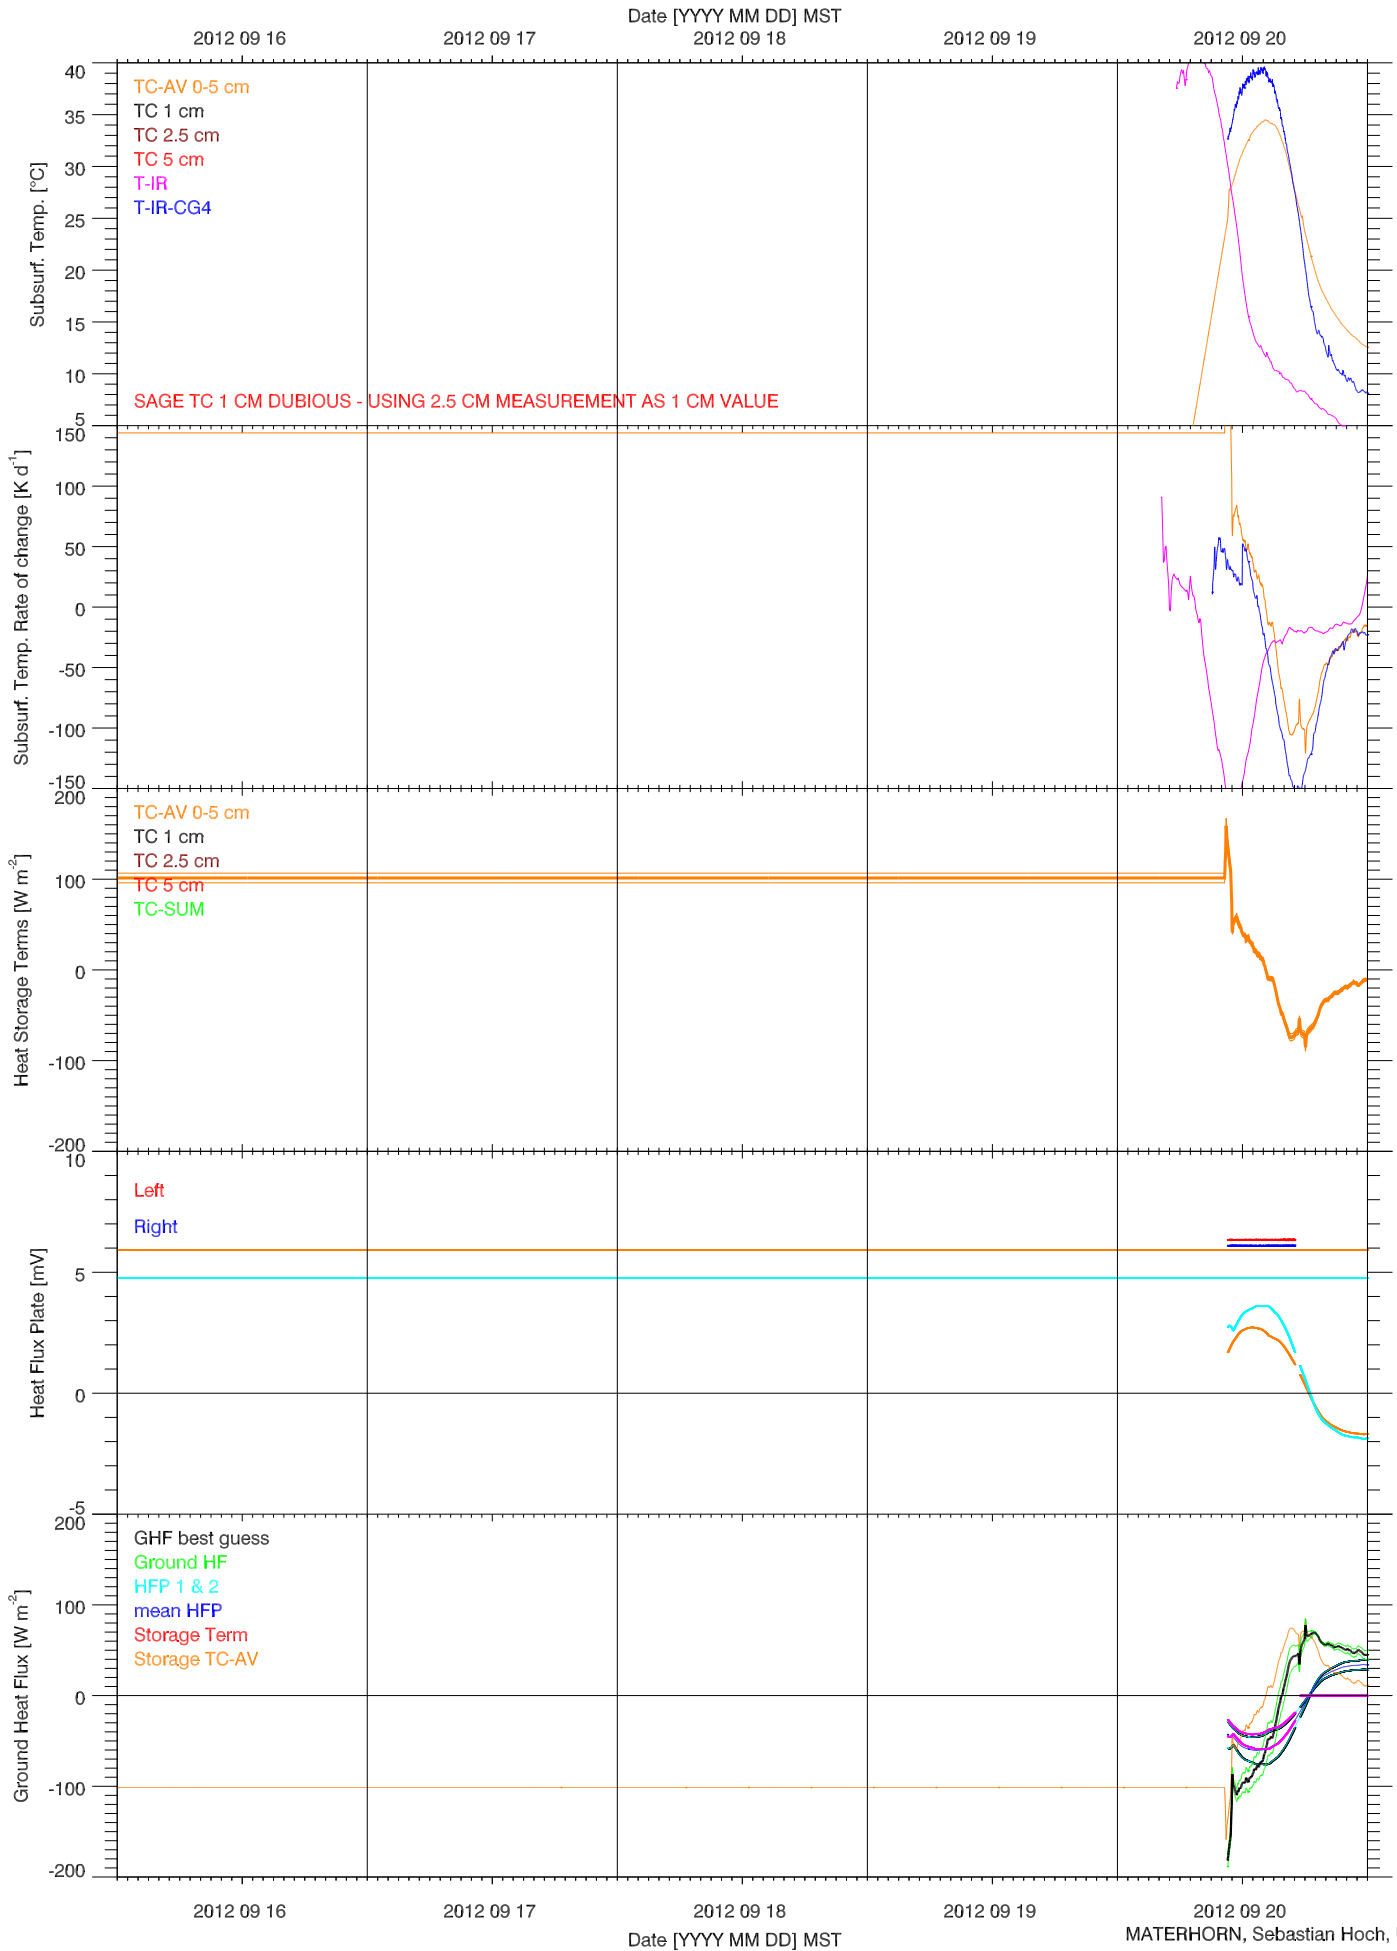

2012 09 03

2012 09 04

2012 09 05

Date [YYYY MM DD] MST

EFS SAGE - RADIATION & BASIC MET QUICKLOOK

EFS SAGE - SOIL T & GHF QUICKLOOK

EFS SAGE - SOIL PROPERTIES QUICKLOOK

- Raw data:
- 1 cm
 - 2.5 cm
 - 5 cm
 - 7.5 cm
 - 10 cm
 - 15 cm
 - 25 cm
 - 70 cm
 - 6-5cm

- Raw data TC-AV / CS65X:
- 0-5 cm
 - 7 cm
 - 25 cm
 - 70 cm

EFS SAGE - ENERGY BALANCE QUICKLOOK

EFS SAGE - TOWER DATA QUICKLOOK

2012 09 06

2012 09 07

Date [YYYY MM DD] MST
2012 09 08

2012 09 09

2012 09 10

EFS SAGE - SOIL PROPERTIES QUICKLOOK

EFS SAGE - ENERGY BALANCE QUICKLOOK

EFS SAGE - TOWER DATA QUICKLOOK

2012 09 16

2012 09 17

Date [YYYY MM DD] MST
2012 09 18

2012 09 19

2012 09 20

2012 09 16

2012 09 17

2012 09 18

2012 09 19

2012 09 20

Date [YYYY MM DD] MST

EFS SAGE - RADIATION & BASIC MET QUICKLOOK

EFS SAGE - SOIL T & GHF QUICKLOOK