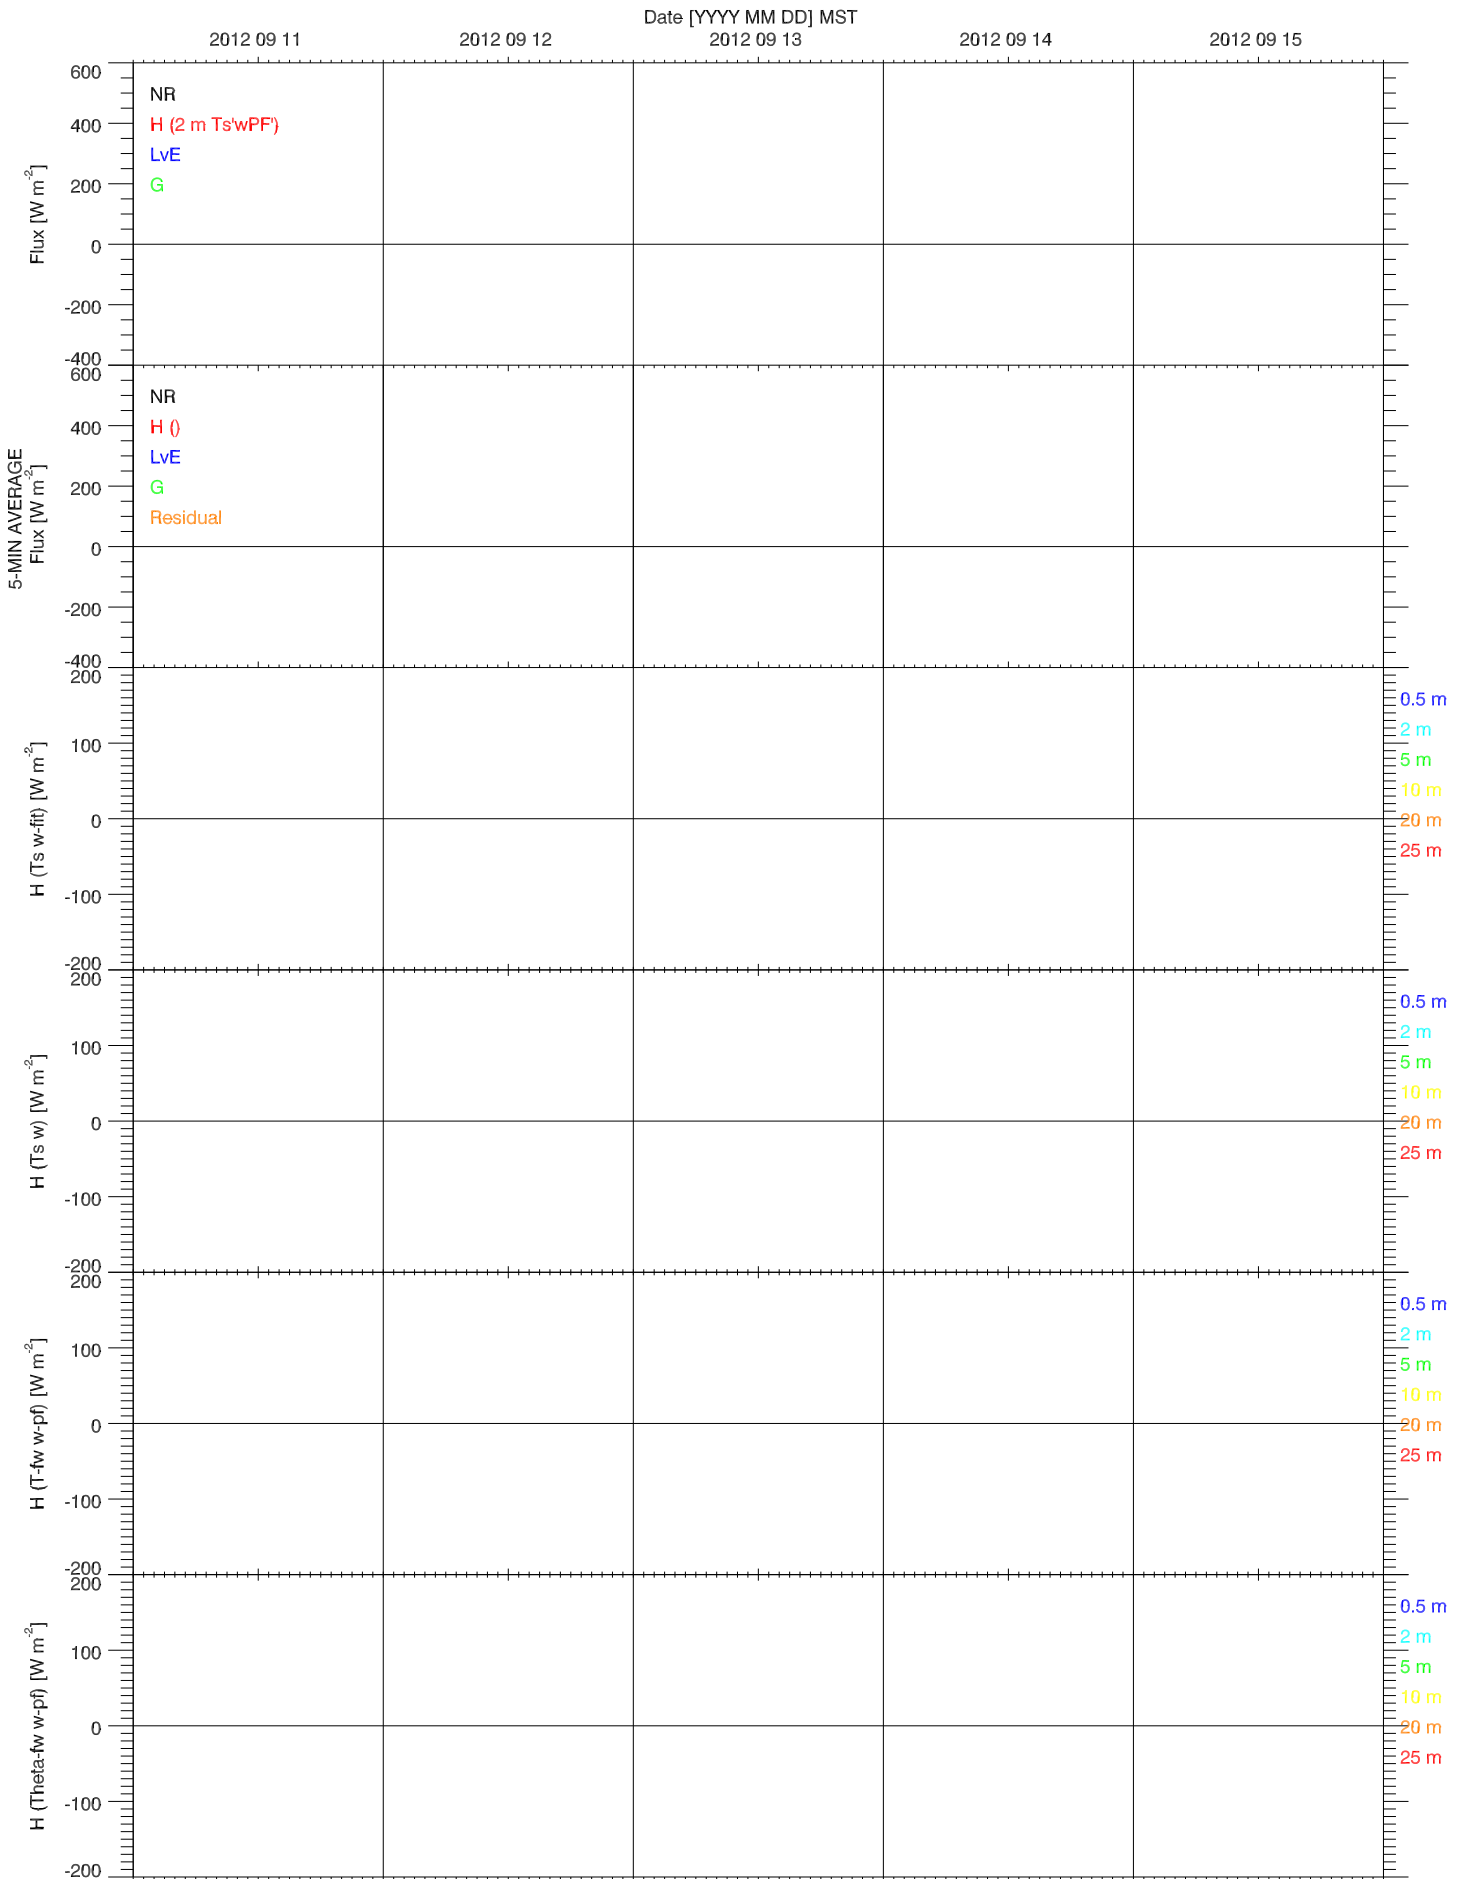

2012 09 03

2012 09 04

2012 09 05

Date [YYYY MM DD] MST

EFS SAGE - RADIATION & BASIC MET QUICKLOOK

EFS SAGE - SOIL T & GHF QUICKLOOK

EFS SAGE - SOIL PROPERTIES QUICKLOOK

- Raw data:
- 1 cm
 - 2.5 cm
 - 5 cm
 - 7.5 cm
 - 10 cm
 - 15 cm
 - 25 cm
 - 70 cm
 - 6-5cm

- Raw data TC-AV / CS65X:
- 0-5 cm
 - 7 cm
 - 25 cm
 - 70 cm

EFS SAGE - ENERGY BALANCE QUICKLOOK

EFS SAGE - TOWER DATA QUICKLOOK

2012 09 06

2012 09 07

Date [YYYY MM DD] MST
2012 09 08

2012 09 09

2012 09 10

2012 09 11

2012 09 12

2012 09 13

2012 09 14

2012 09 15

Date [YYYY MM DD] MST

EFS SAGE - RADIATION & BASIC MET QUICKLOOK

EFS SAGE - SOIL T & GHF QUICKLOOK

EFS SAGE - SOIL PROPERTIES QUICKLOOK

EFS SAGE - ENERGY BALANCE QUICKLOOK

EFS SAGE - TOWER DATA QUICKLOOK

2012 09 16

2012 09 17

Date [YYYY MM DD] MST
2012 09 18

2012 09 19

2012 09 20