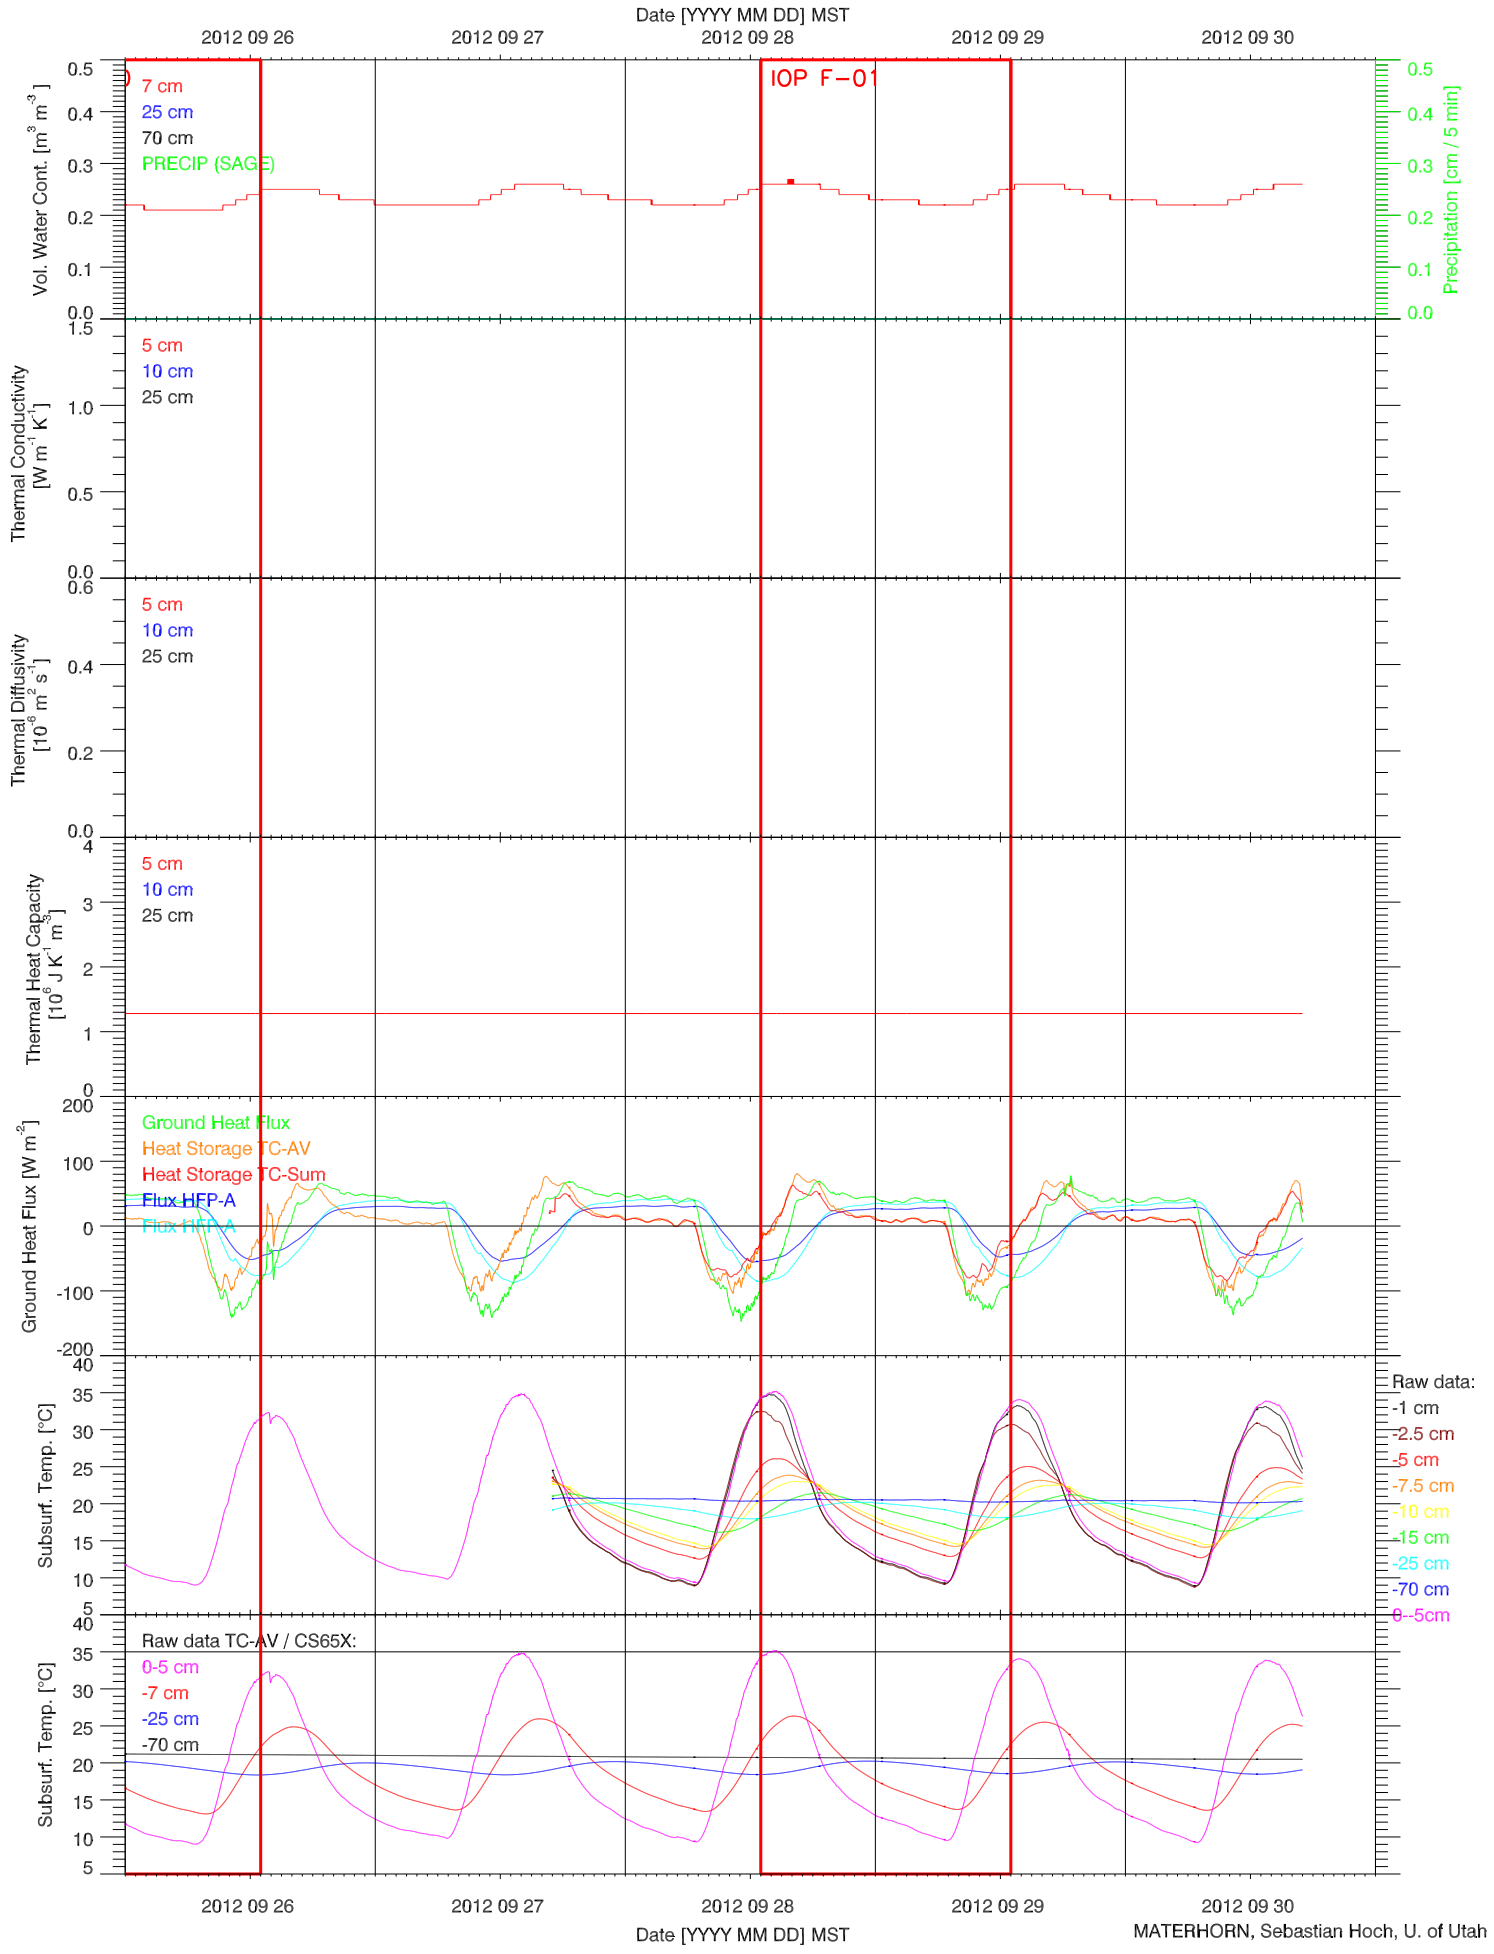

2012 09 03

2012 09 04

2012 09 05

Date [YYYY MM DD] MST

EFS SAGE - RADIATION & BASIC MET QUICKLOOK

EFS SAGE - SOIL T & GHF QUICKLOOK

EFS SAGE - SOIL PROPERTIES QUICKLOOK

- Raw data:
- 1 cm
 - 2.5 cm
 - 5 cm
 - 7.5 cm
 - 10 cm
 - 15 cm
 - 25 cm
 - 70 cm
 - 6-5cm

- Raw data TC-AV / CS65X:
- 0-5 cm
 - 7 cm
 - 25 cm
 - 70 cm

EFS SAGE - ENERGY BALANCE QUICKLOOK

EFS SAGE - TOWER DATA QUICKLOOK

2012 09 06

2012 09 07

Date [YYYY MM DD] MST
2012 09 08

2012 09 09

2012 09 10

EFS SAGE - ENERGY BALANCE QUICKLOOK

EFS SAGE - TOWER DATA QUICKLOOK

EFS SAGE - RADIATION & BASIC MET QUICKLOOK

EFS SAGE - SOIL T & GHF QUICKLOOK

EFS SAGE - SOIL PROPERTIES QUICKLOOK

EFS SAGE - ENERGY BALANCE QUICKLOOK