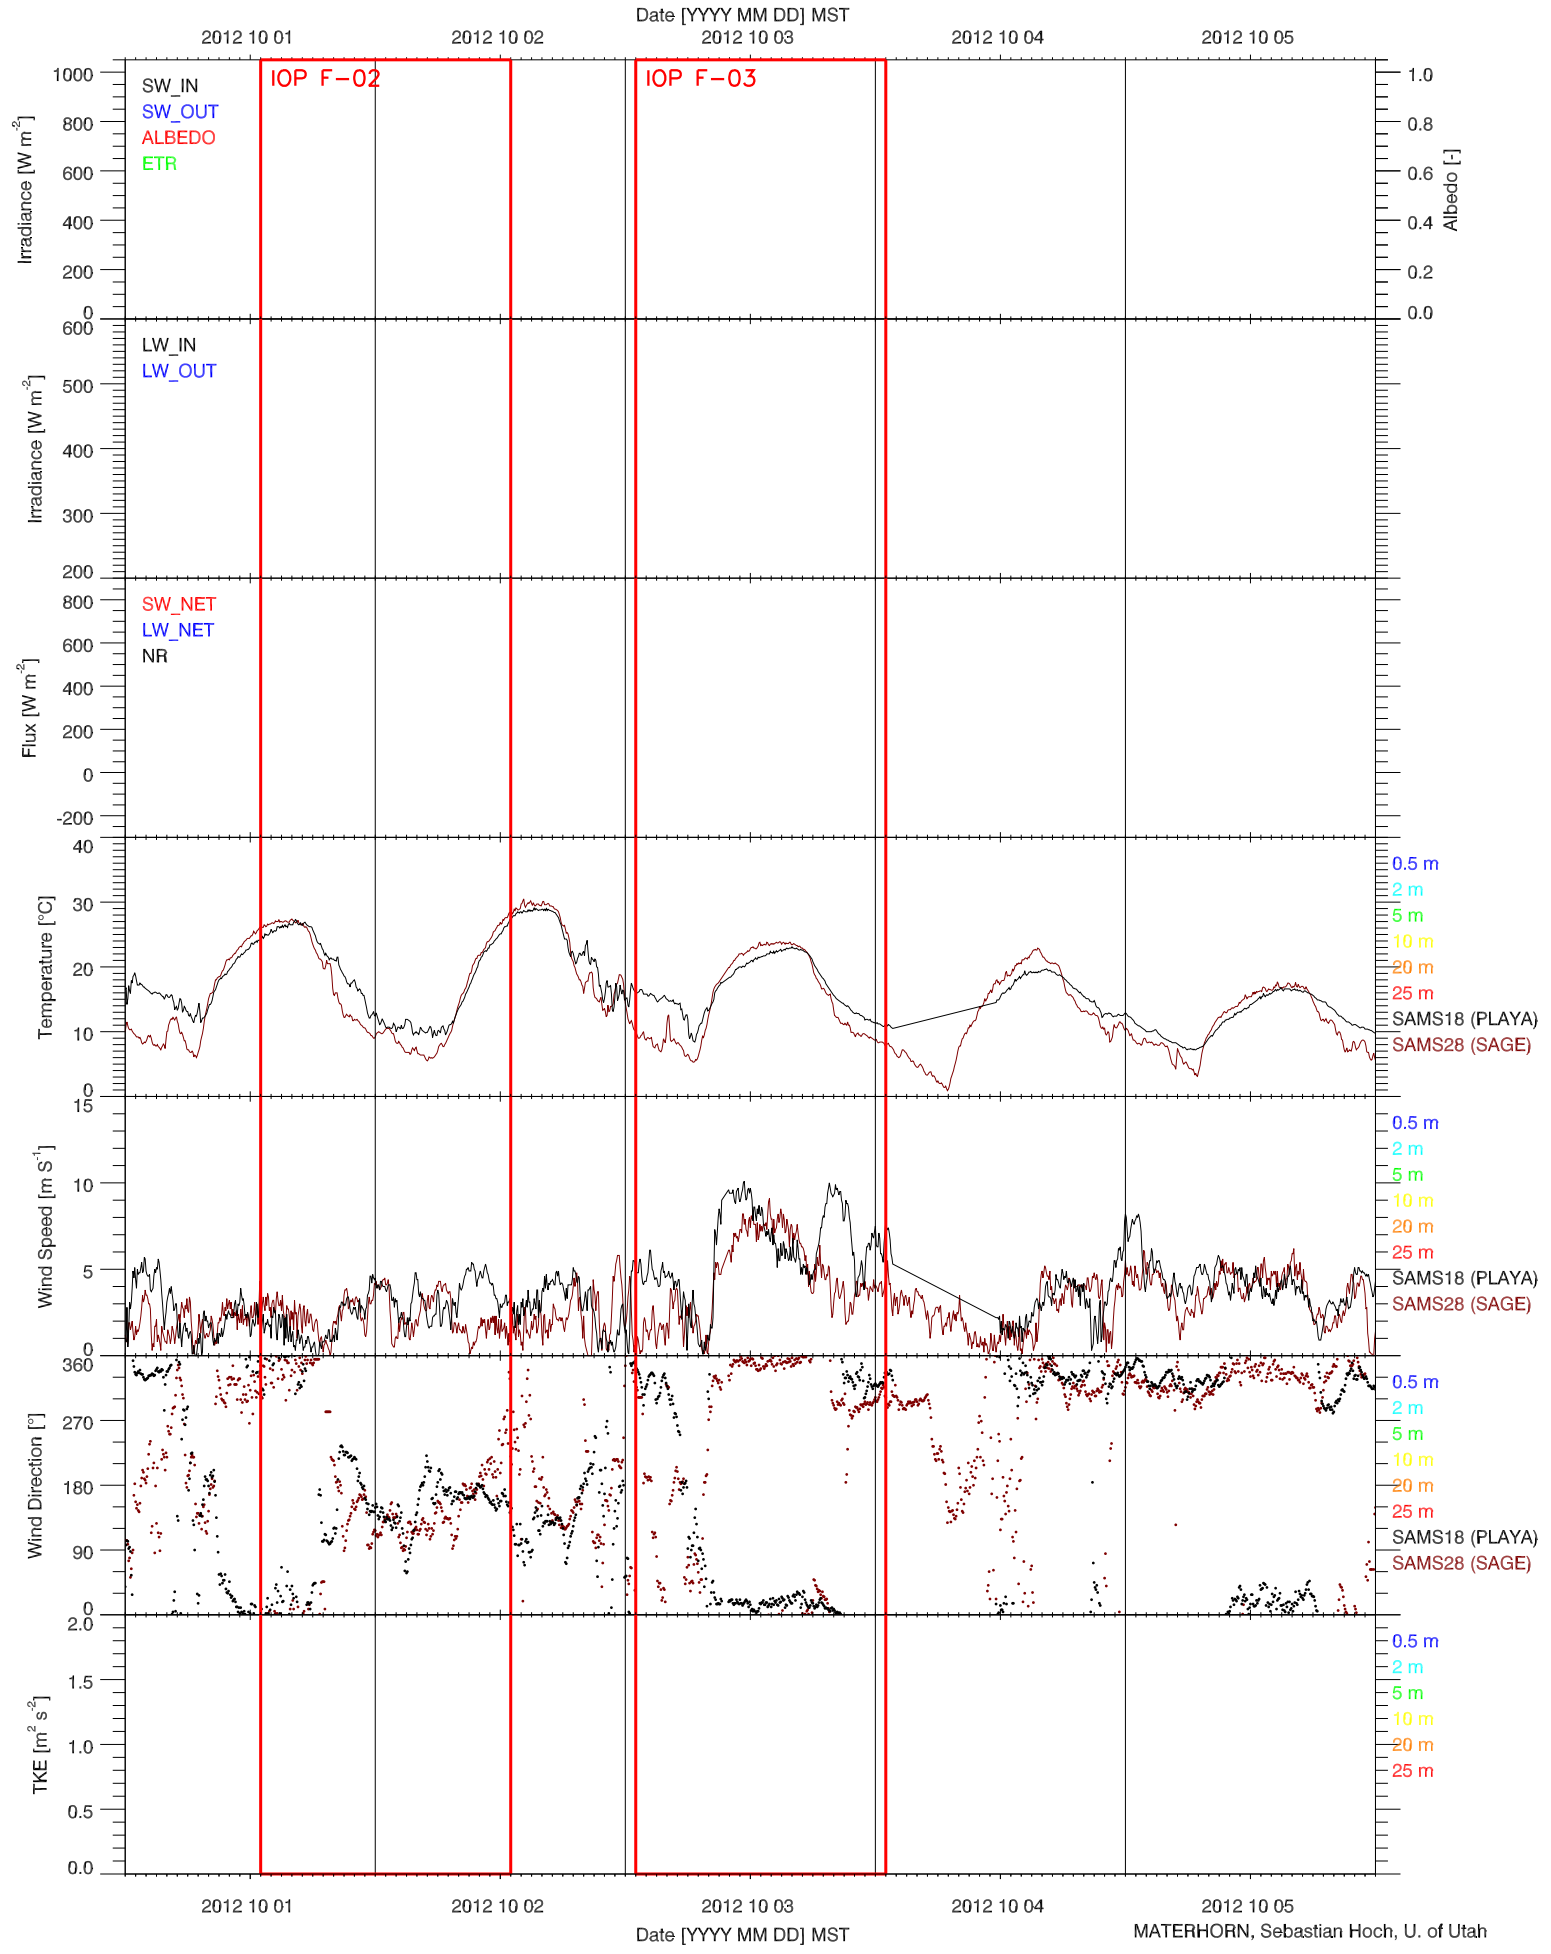

EFS SAGE - RADIATION & BASIC MET QUICKLOOK