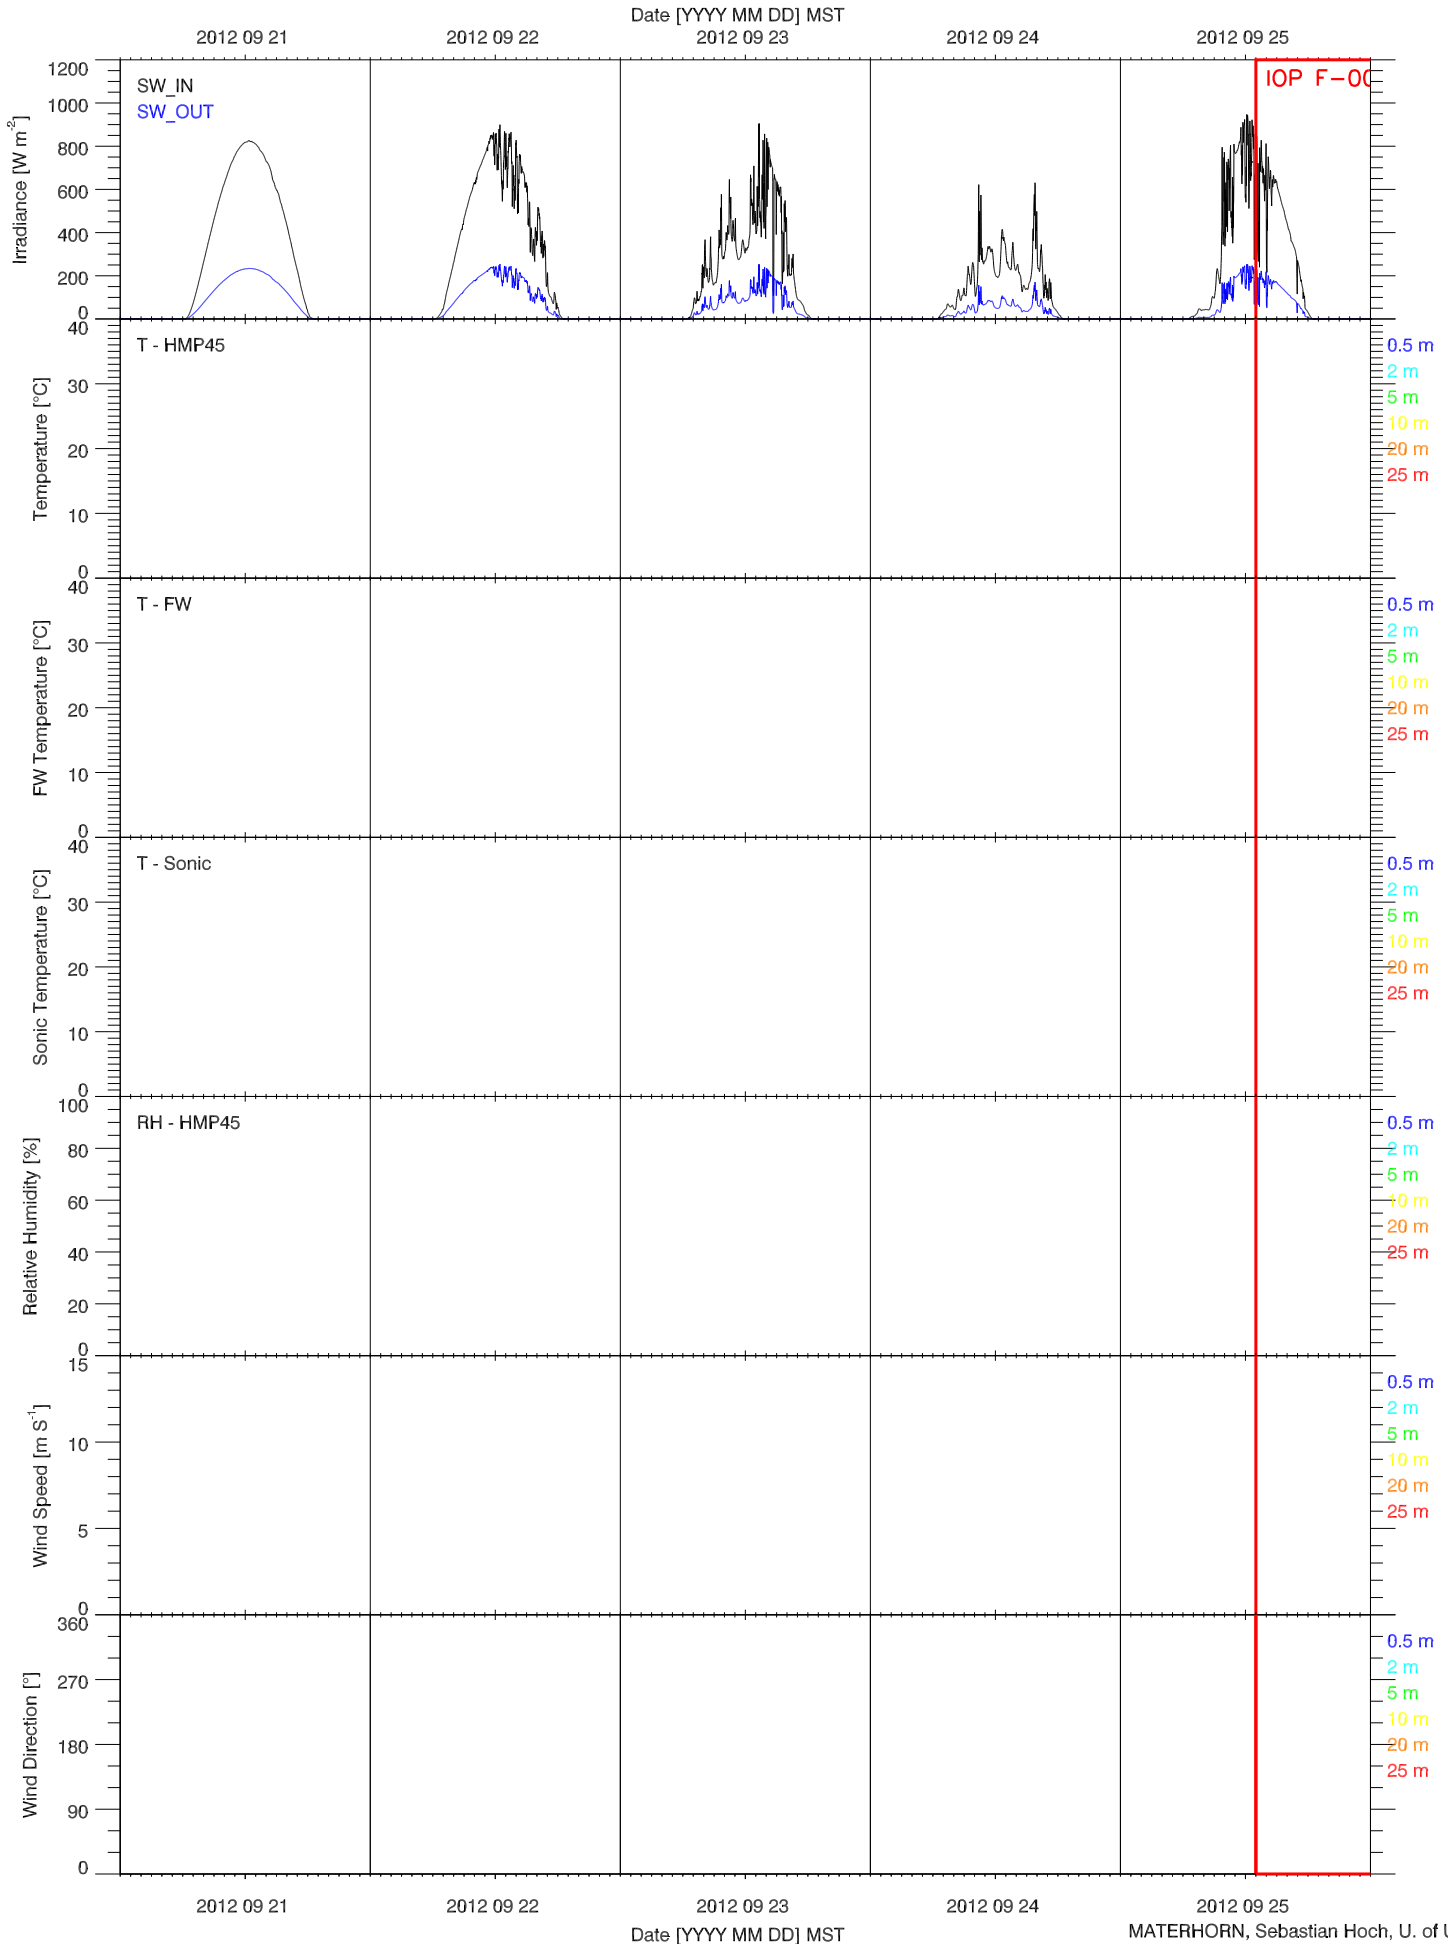

EFS SAGE - TOWER DATA QUICKLOOK