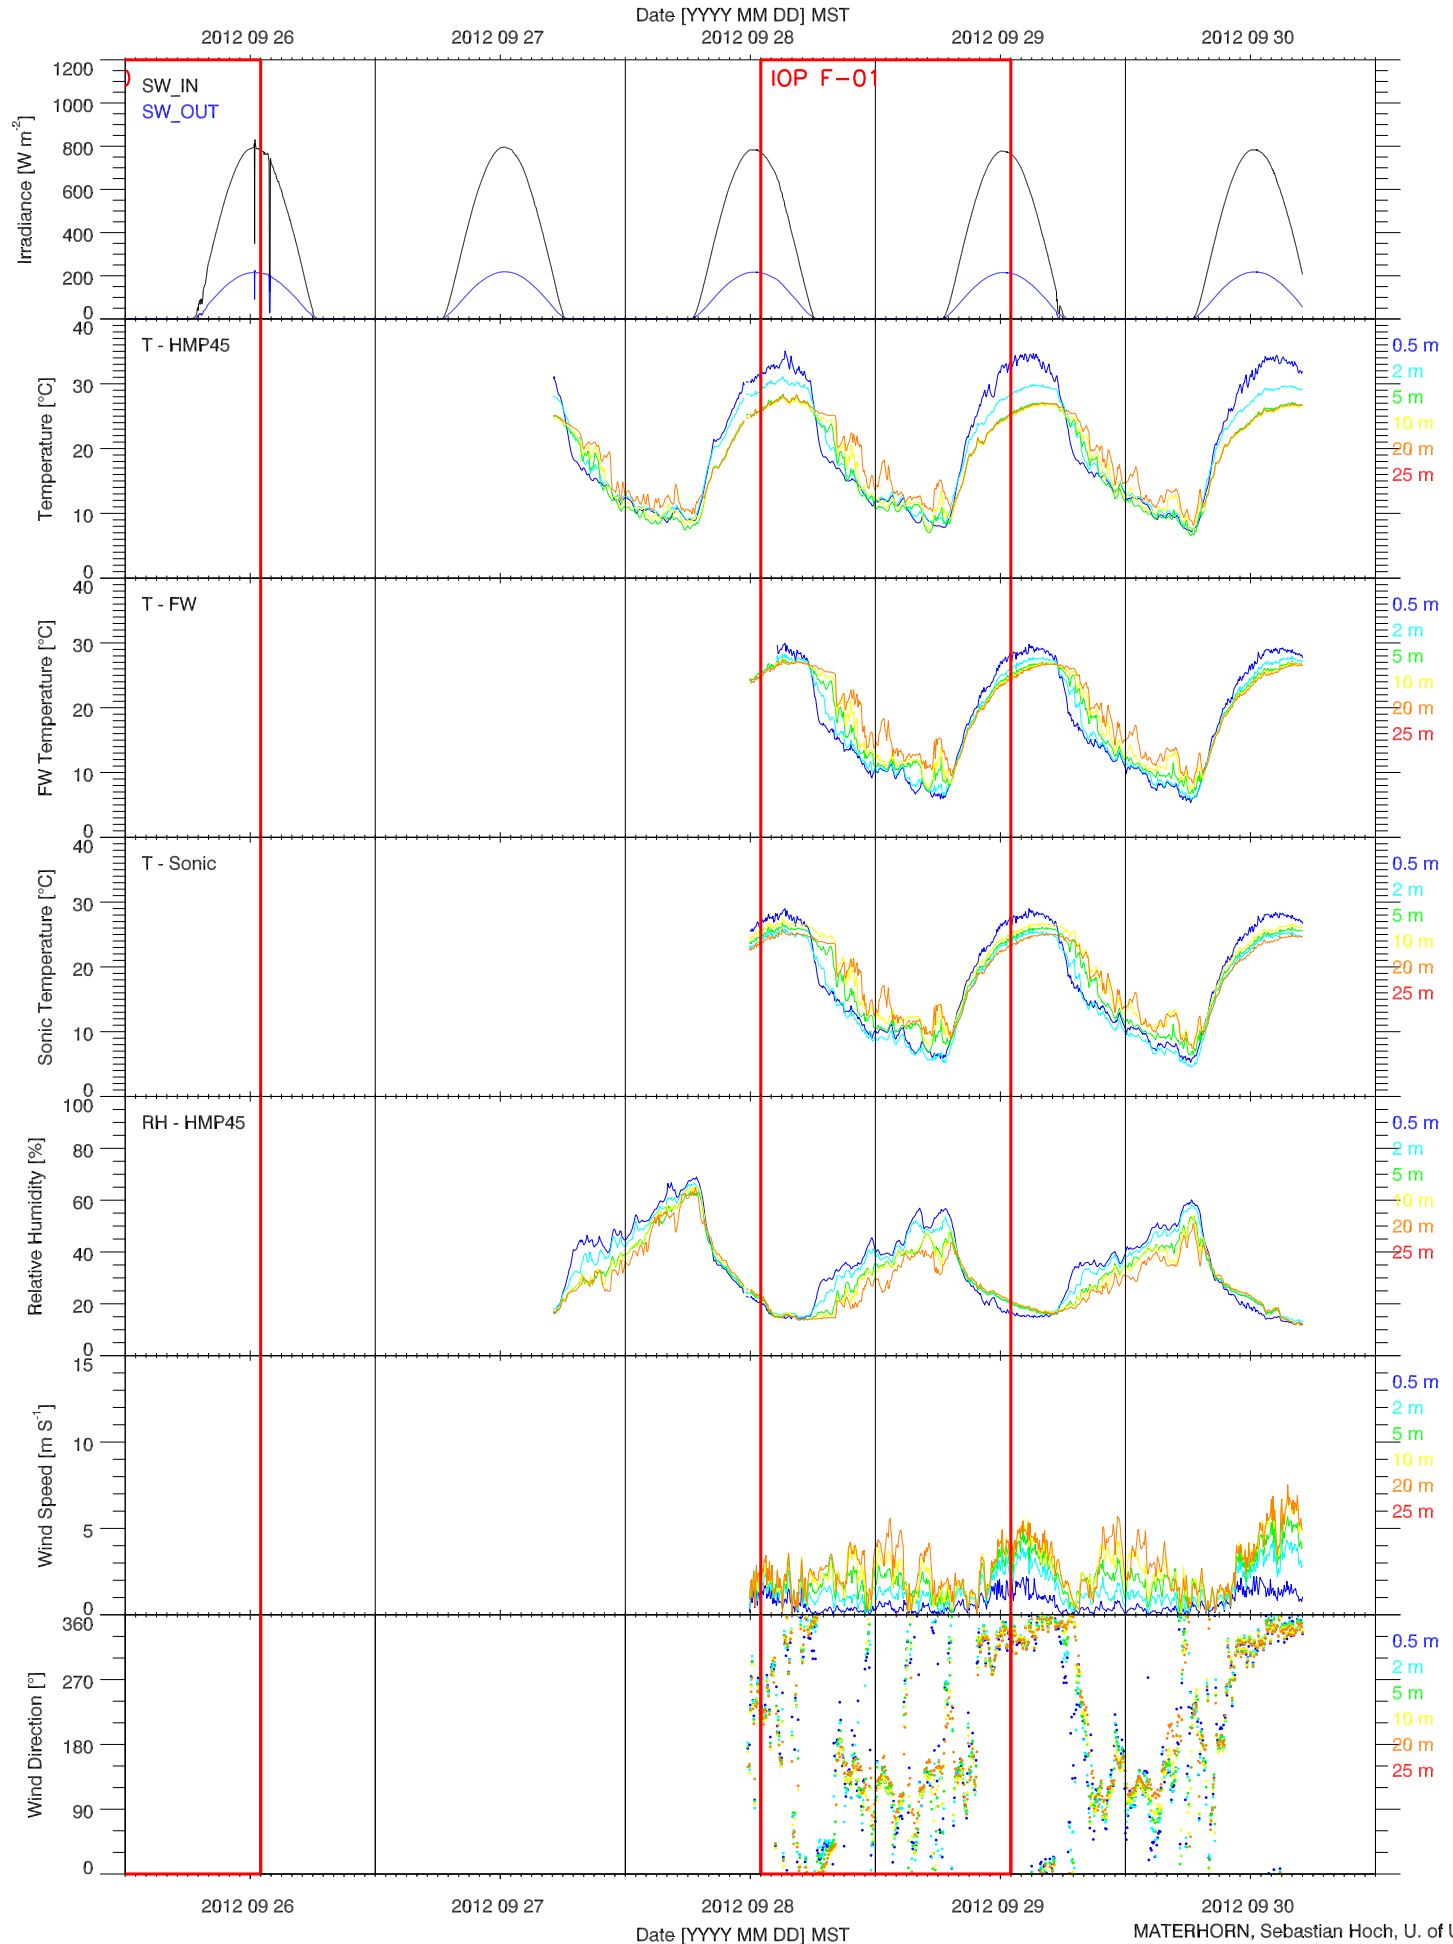

EFS SAGE - TOWER DATA QUICKLOOK