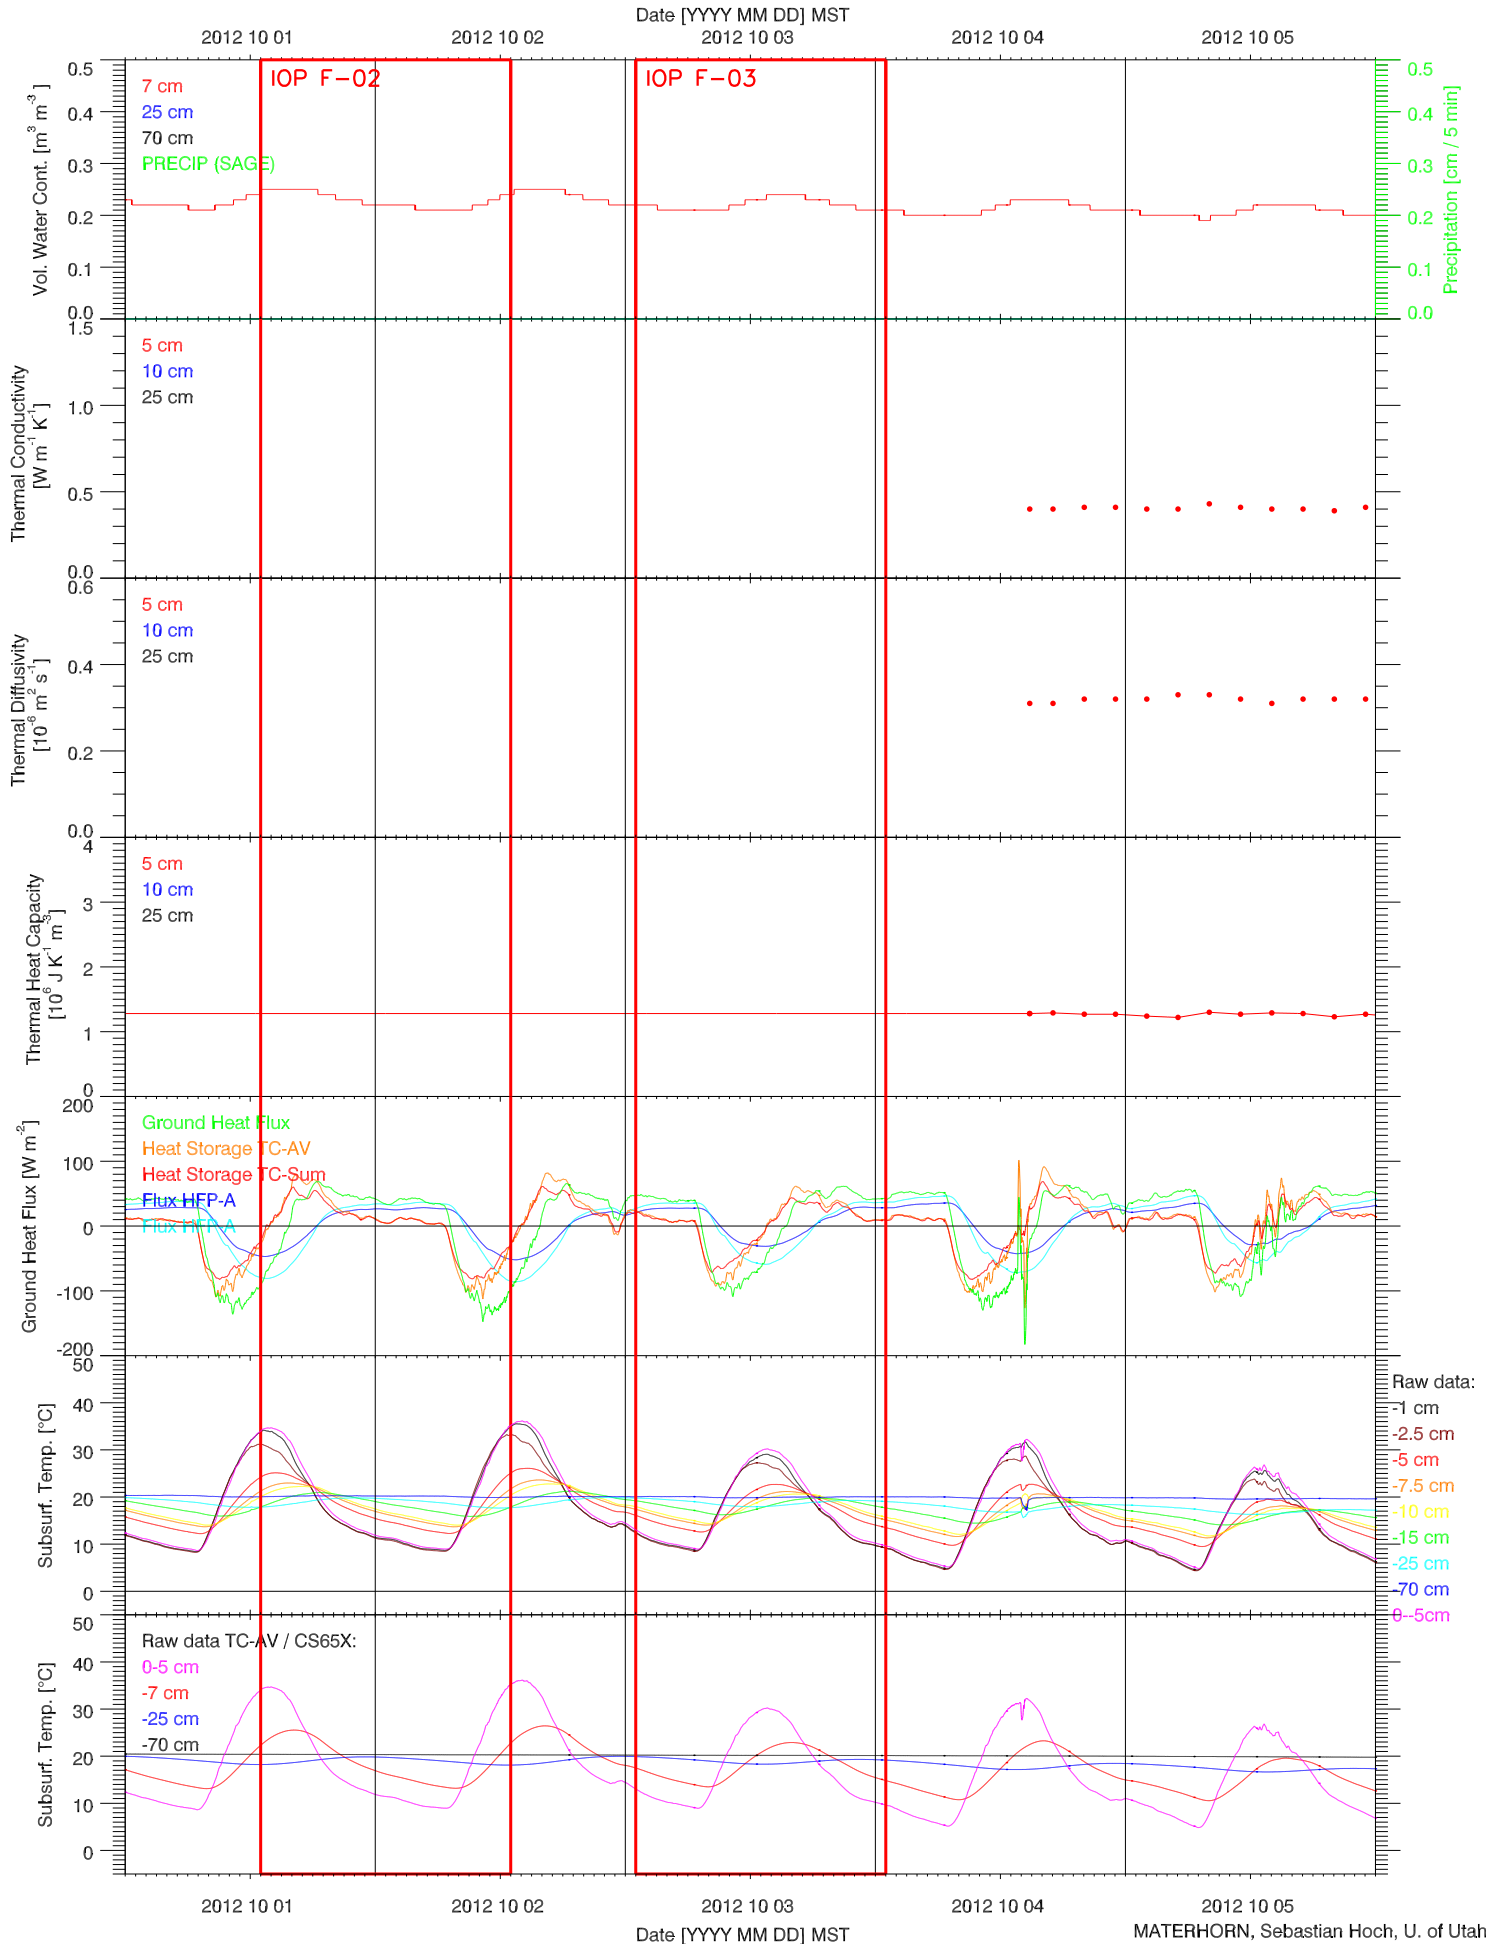

EFS SAGE - TOWER DATA QUICKLOOK

EFS SAGE - RADIATION & BASIC MET QUICKLOOK

EFS SAGE - SOIL T & GHF QUICKLOOK

EFS SAGE - SOIL PROPERTIES QUICKLOOK

EFS SAGE - ENERGY BALANCE QUICKLOOK

EFS SAGE - TOWER DATA QUICKLOOK

EFS SAGE - RADIATION & BASIC MET QUICKLOOK

EFS SAGE - SOIL T & GHF QUICKLOOK

EFS SAGE - SOIL PROPERTIES QUICKLOOK

EFS SAGE - ENERGY BALANCE QUICKLOOK

EFS SAGE - TOWER DATA QUICKLOOK

EFS SAGE - RADIATION & BASIC MET QUICKLOOK