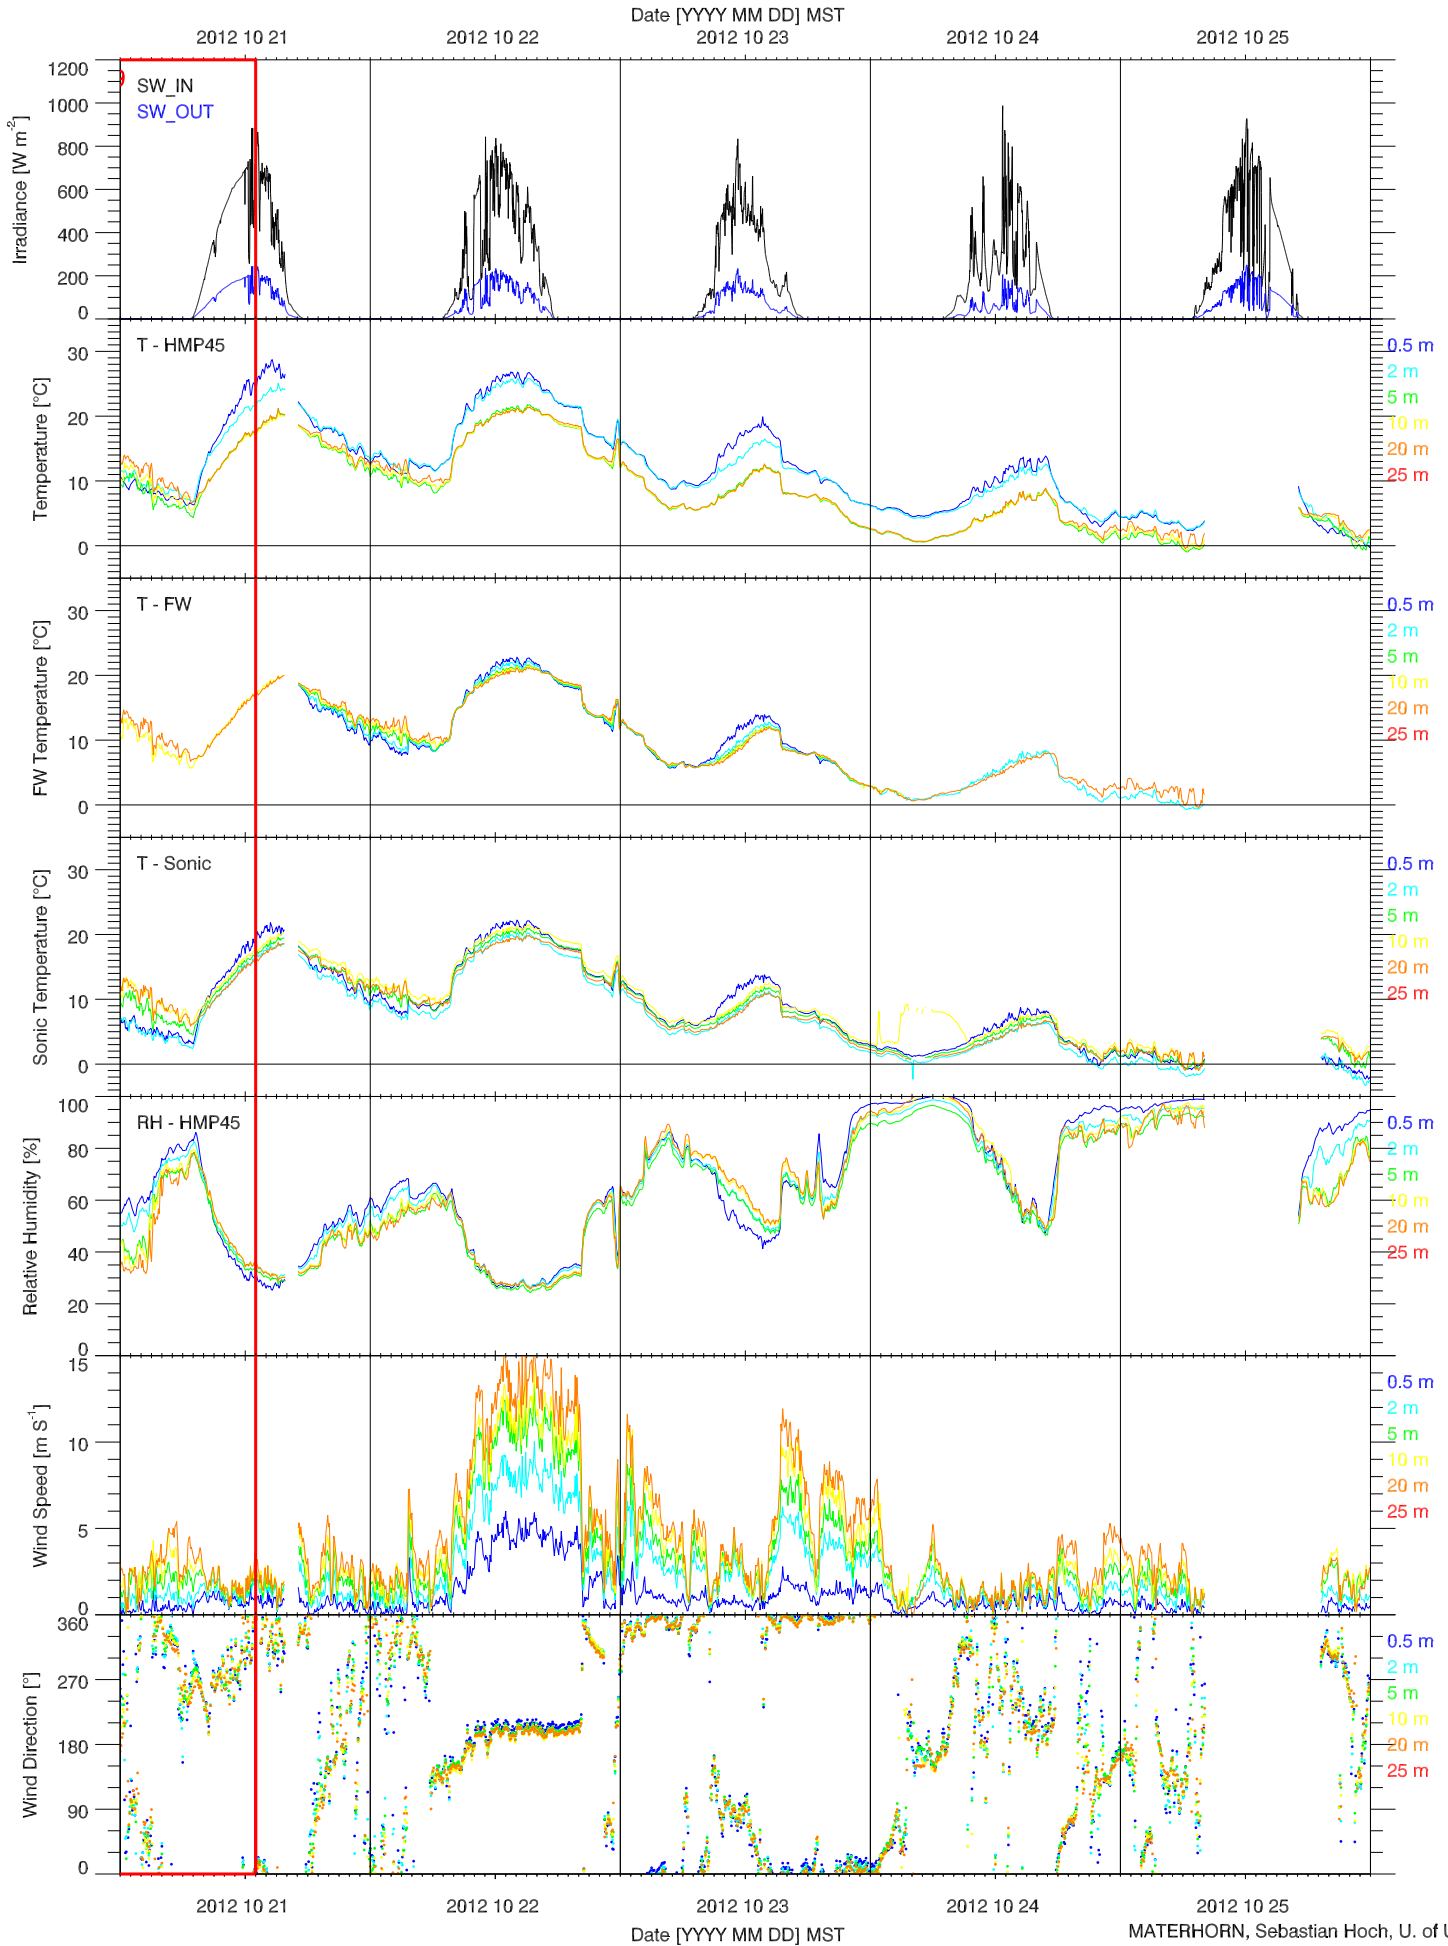

EFS SAGE - TOWER DATA QUICKLOOK