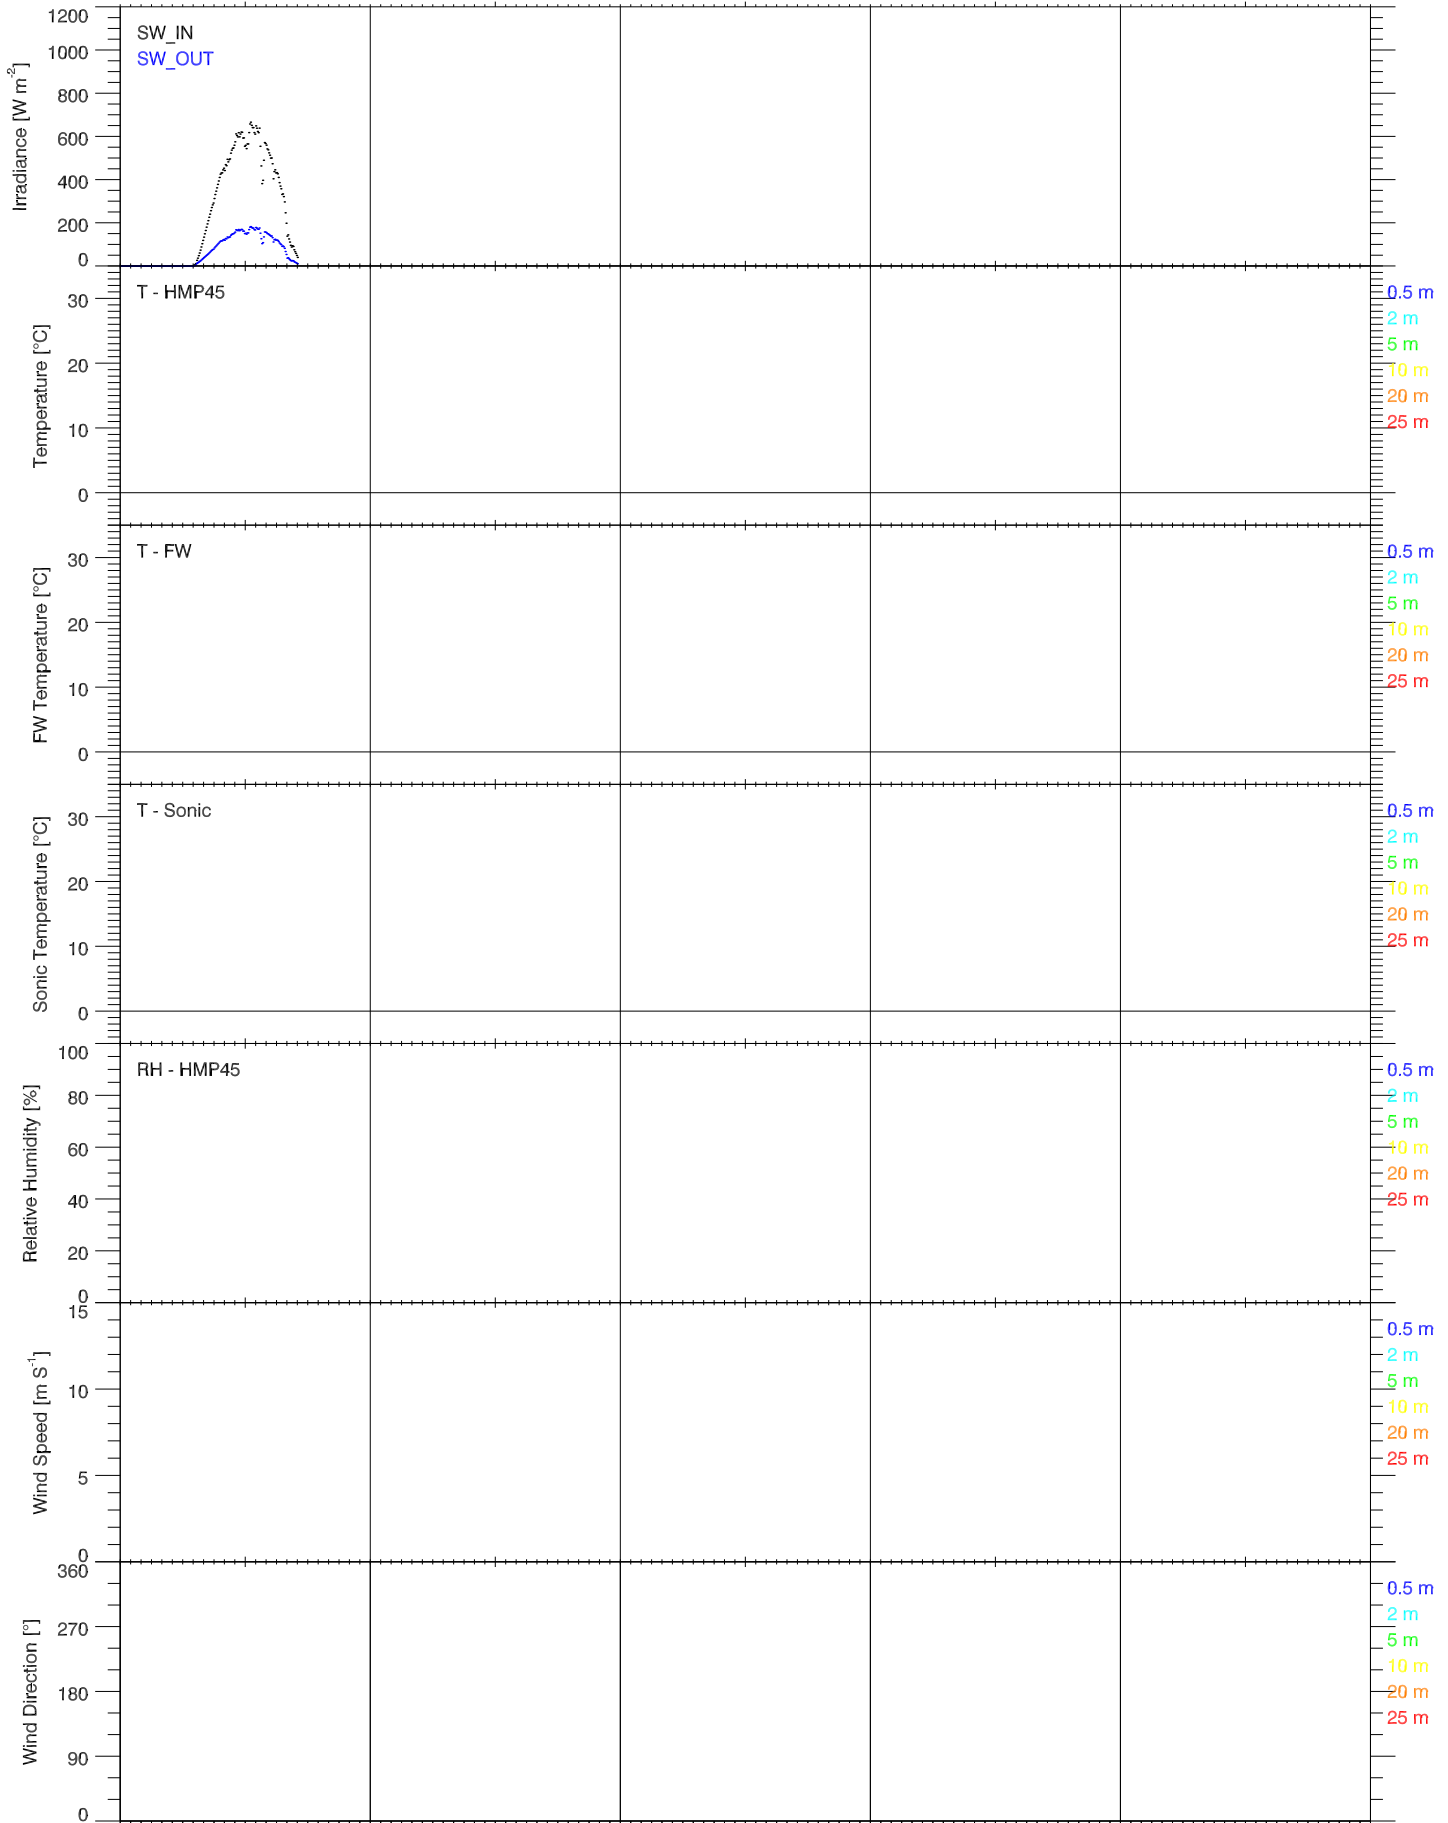

EFS SAGE - ENERGY BALANCE QUICKLOOK

EFS SAGE - TOWER DATA QUICKLOOK

EFS SAGE - RADIATION & BASIC MET QUICKLOOK

EFS SAGE - SOIL T & GHF QUICKLOOK

EFS SAGE - SOIL PROPERTIES QUICKLOOK

EFS SAGE - ENERGY BALANCE QUICKLOOK

EFS SAGE - TOWER DATA QUICKLOOK

2012 10 31

2012 11 01

Date [YYYY MM DD] MST
2012 11 02

2012 11 03

2012 11 04

2012 10 31

2012 11 01