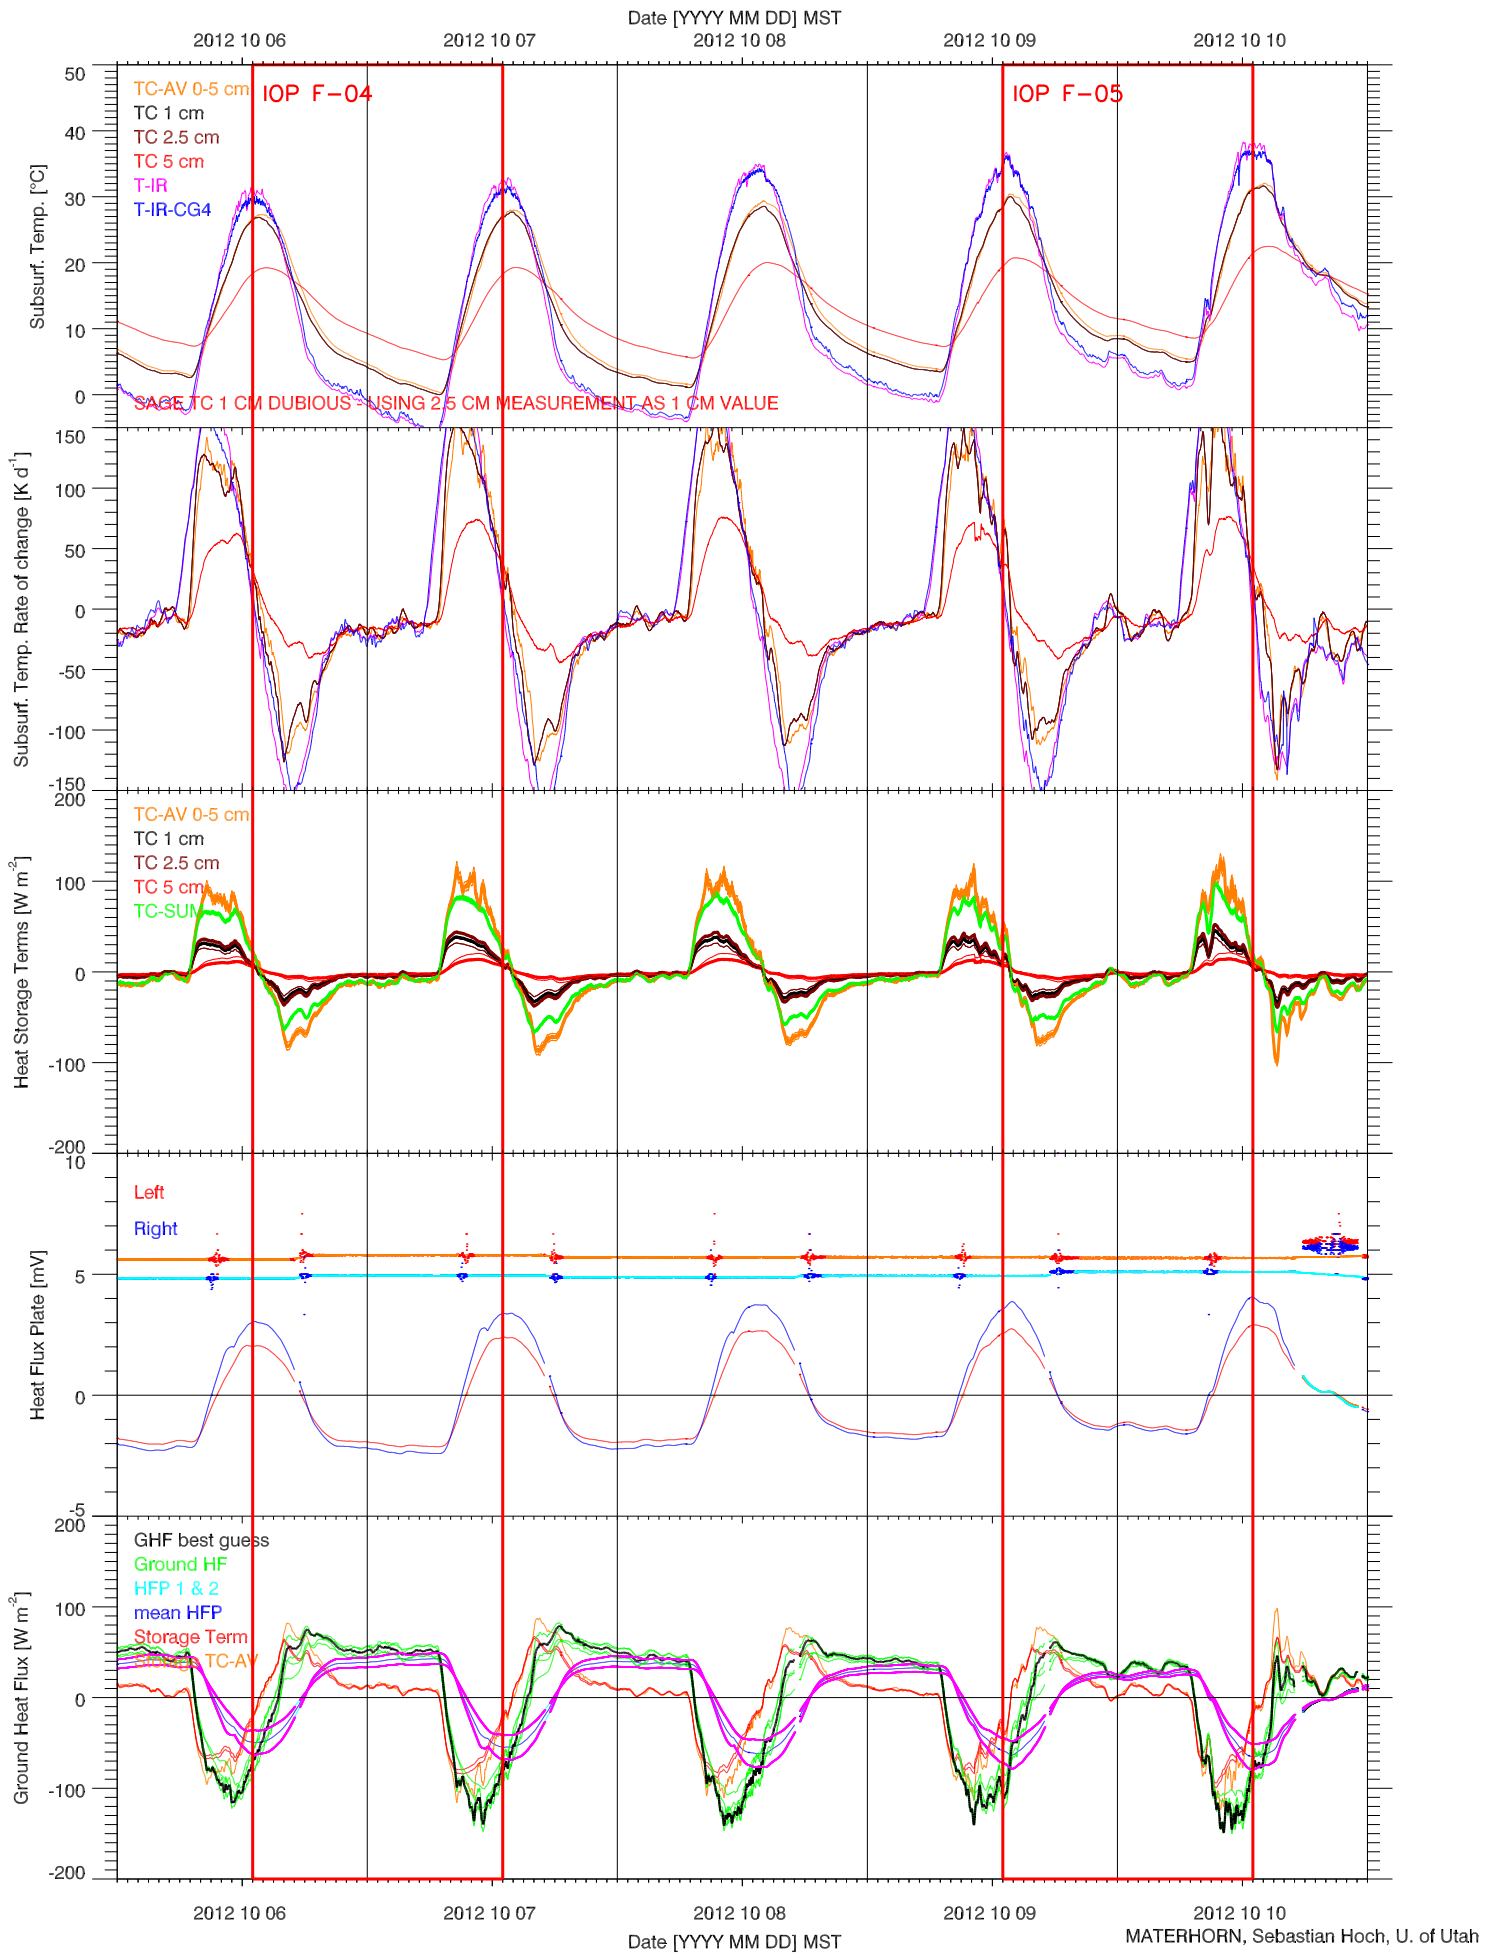

EFS SAGE - TOWER DATA QUICKLOOK

EFS SAGE - RADIATION & BASIC MET QUICKLOOK

EFS SAGE - SOIL T & GHF QUICKLOOK

EFS SAGE - SOIL PROPERTIES QUICKLOOK

EFS SAGE - ENERGY BALANCE QUICKLOOK

EFS SAGE - TOWER DATA QUICKLOOK

EFS SAGE - RADIATION & BASIC MET QUICKLOOK

EFS SAGE - SOIL T & GHF QUICKLOOK

EFS SAGE - SOIL PROPERTIES QUICKLOOK

EFS SAGE - ENERGY BALANCE QUICKLOOK

EFS SAGE - TOWER DATA QUICKLOOK

EFS SAGE - RADIATION & BASIC MET QUICKLOOK