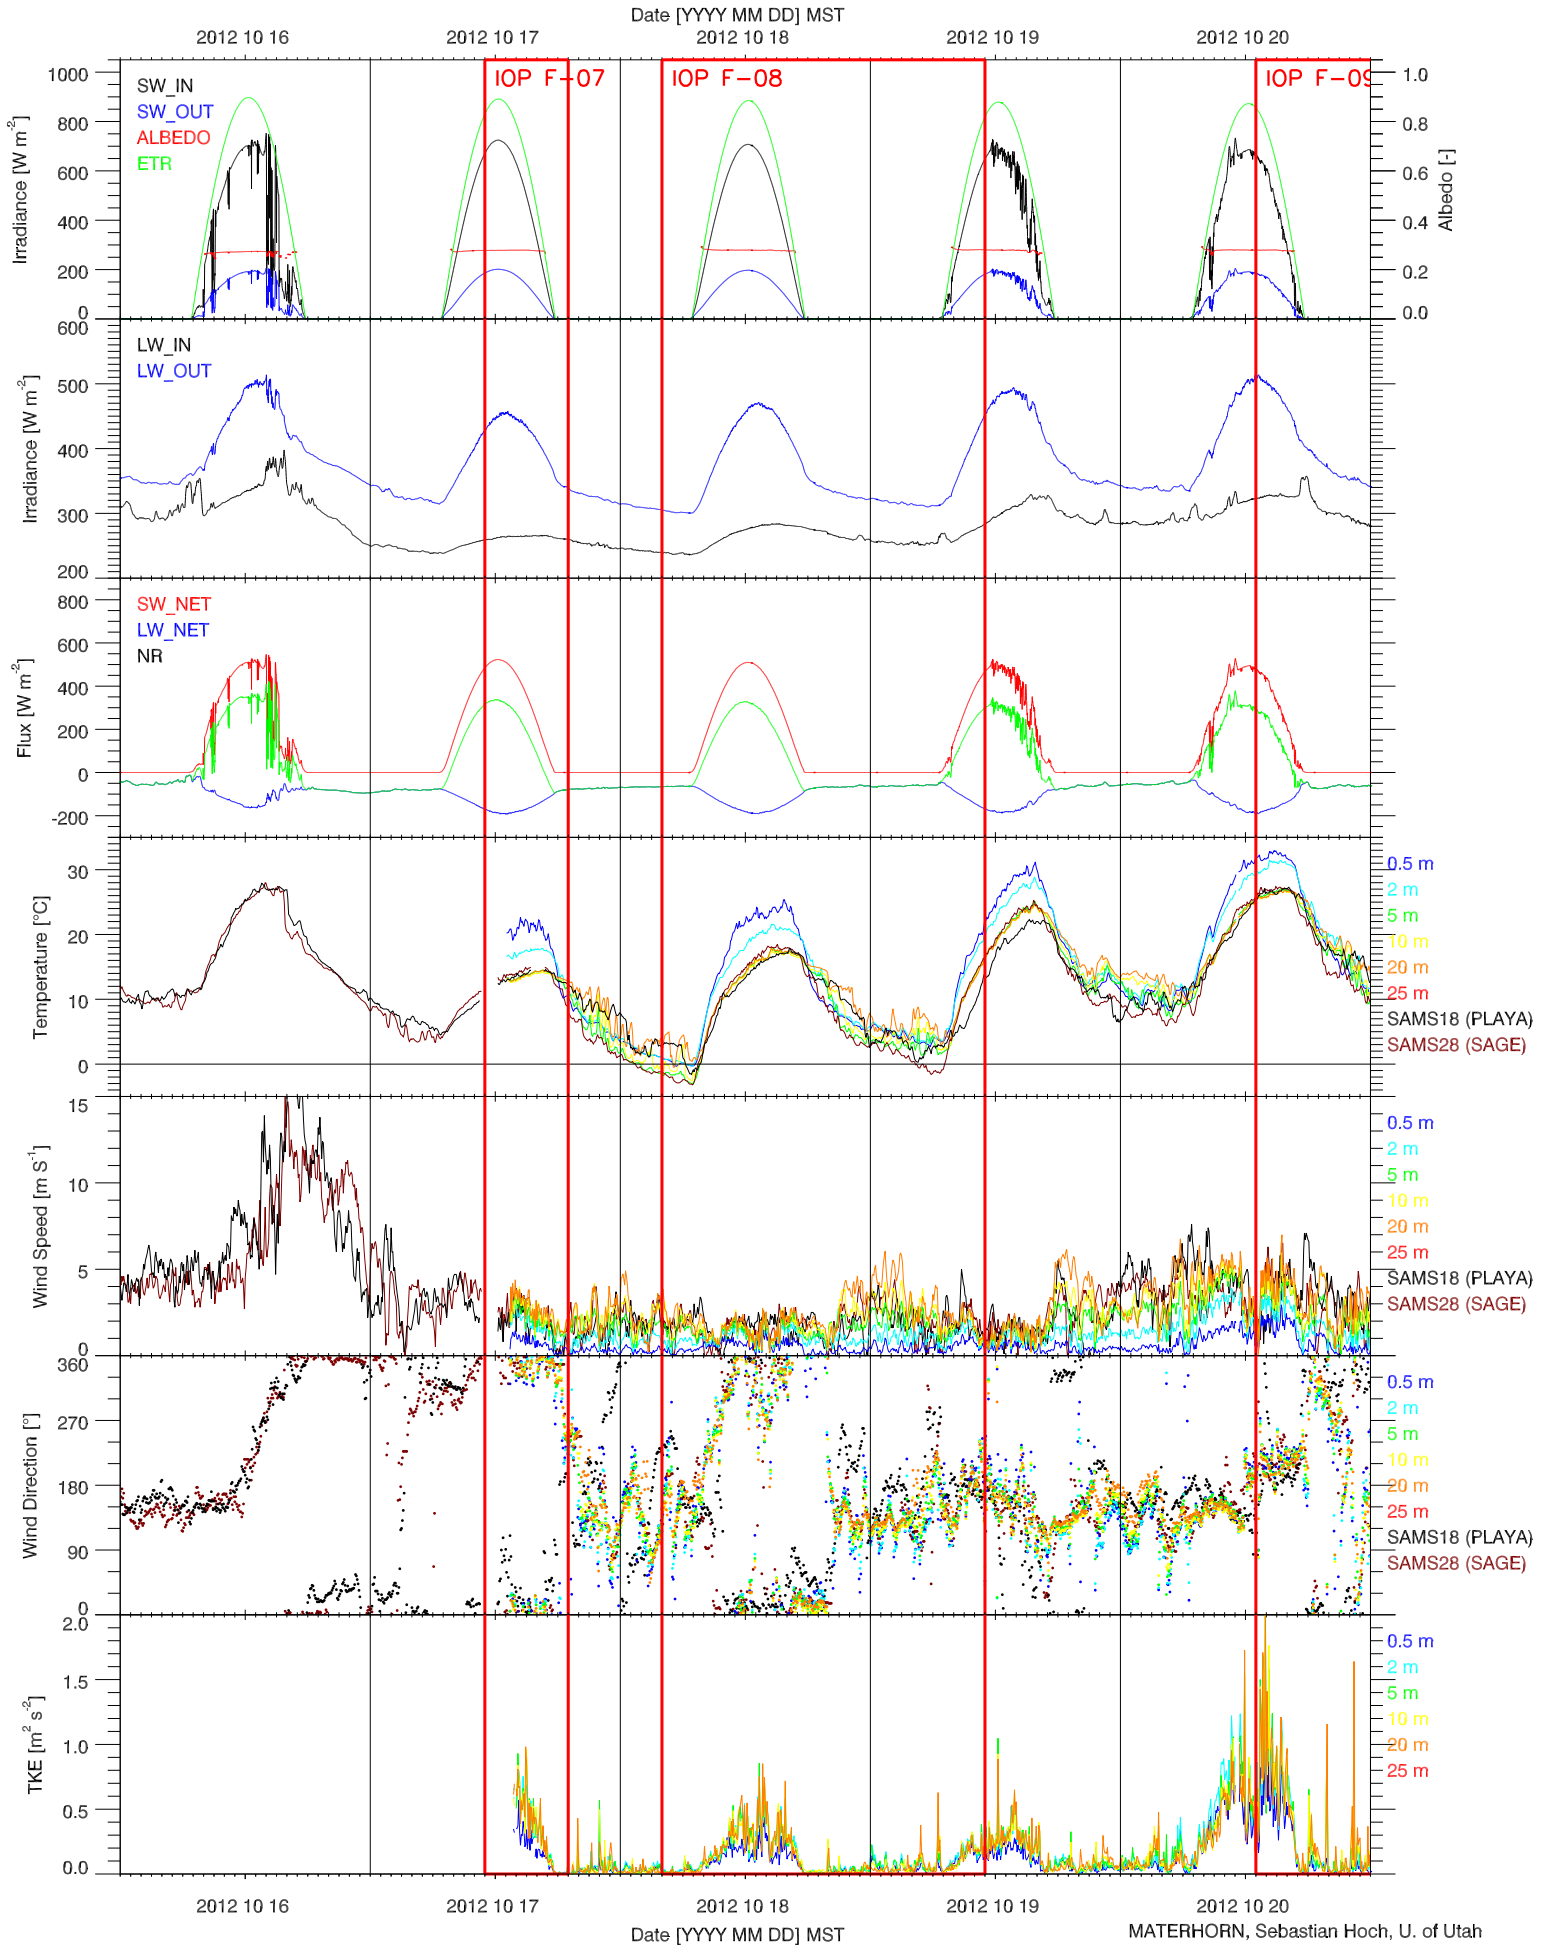

EFS SAGE - SOIL T & GHF QUICKLOOK

EFS SAGE - SOIL PROPERTIES QUICKLOOK

EFS SAGE - ENERGY BALANCE QUICKLOOK

EFS SAGE - TOWER DATA QUICKLOOK

EFS SAGE - RADIATION & BASIC MET QUICKLOOK

EFS SAGE - SOIL T & GHF QUICKLOOK