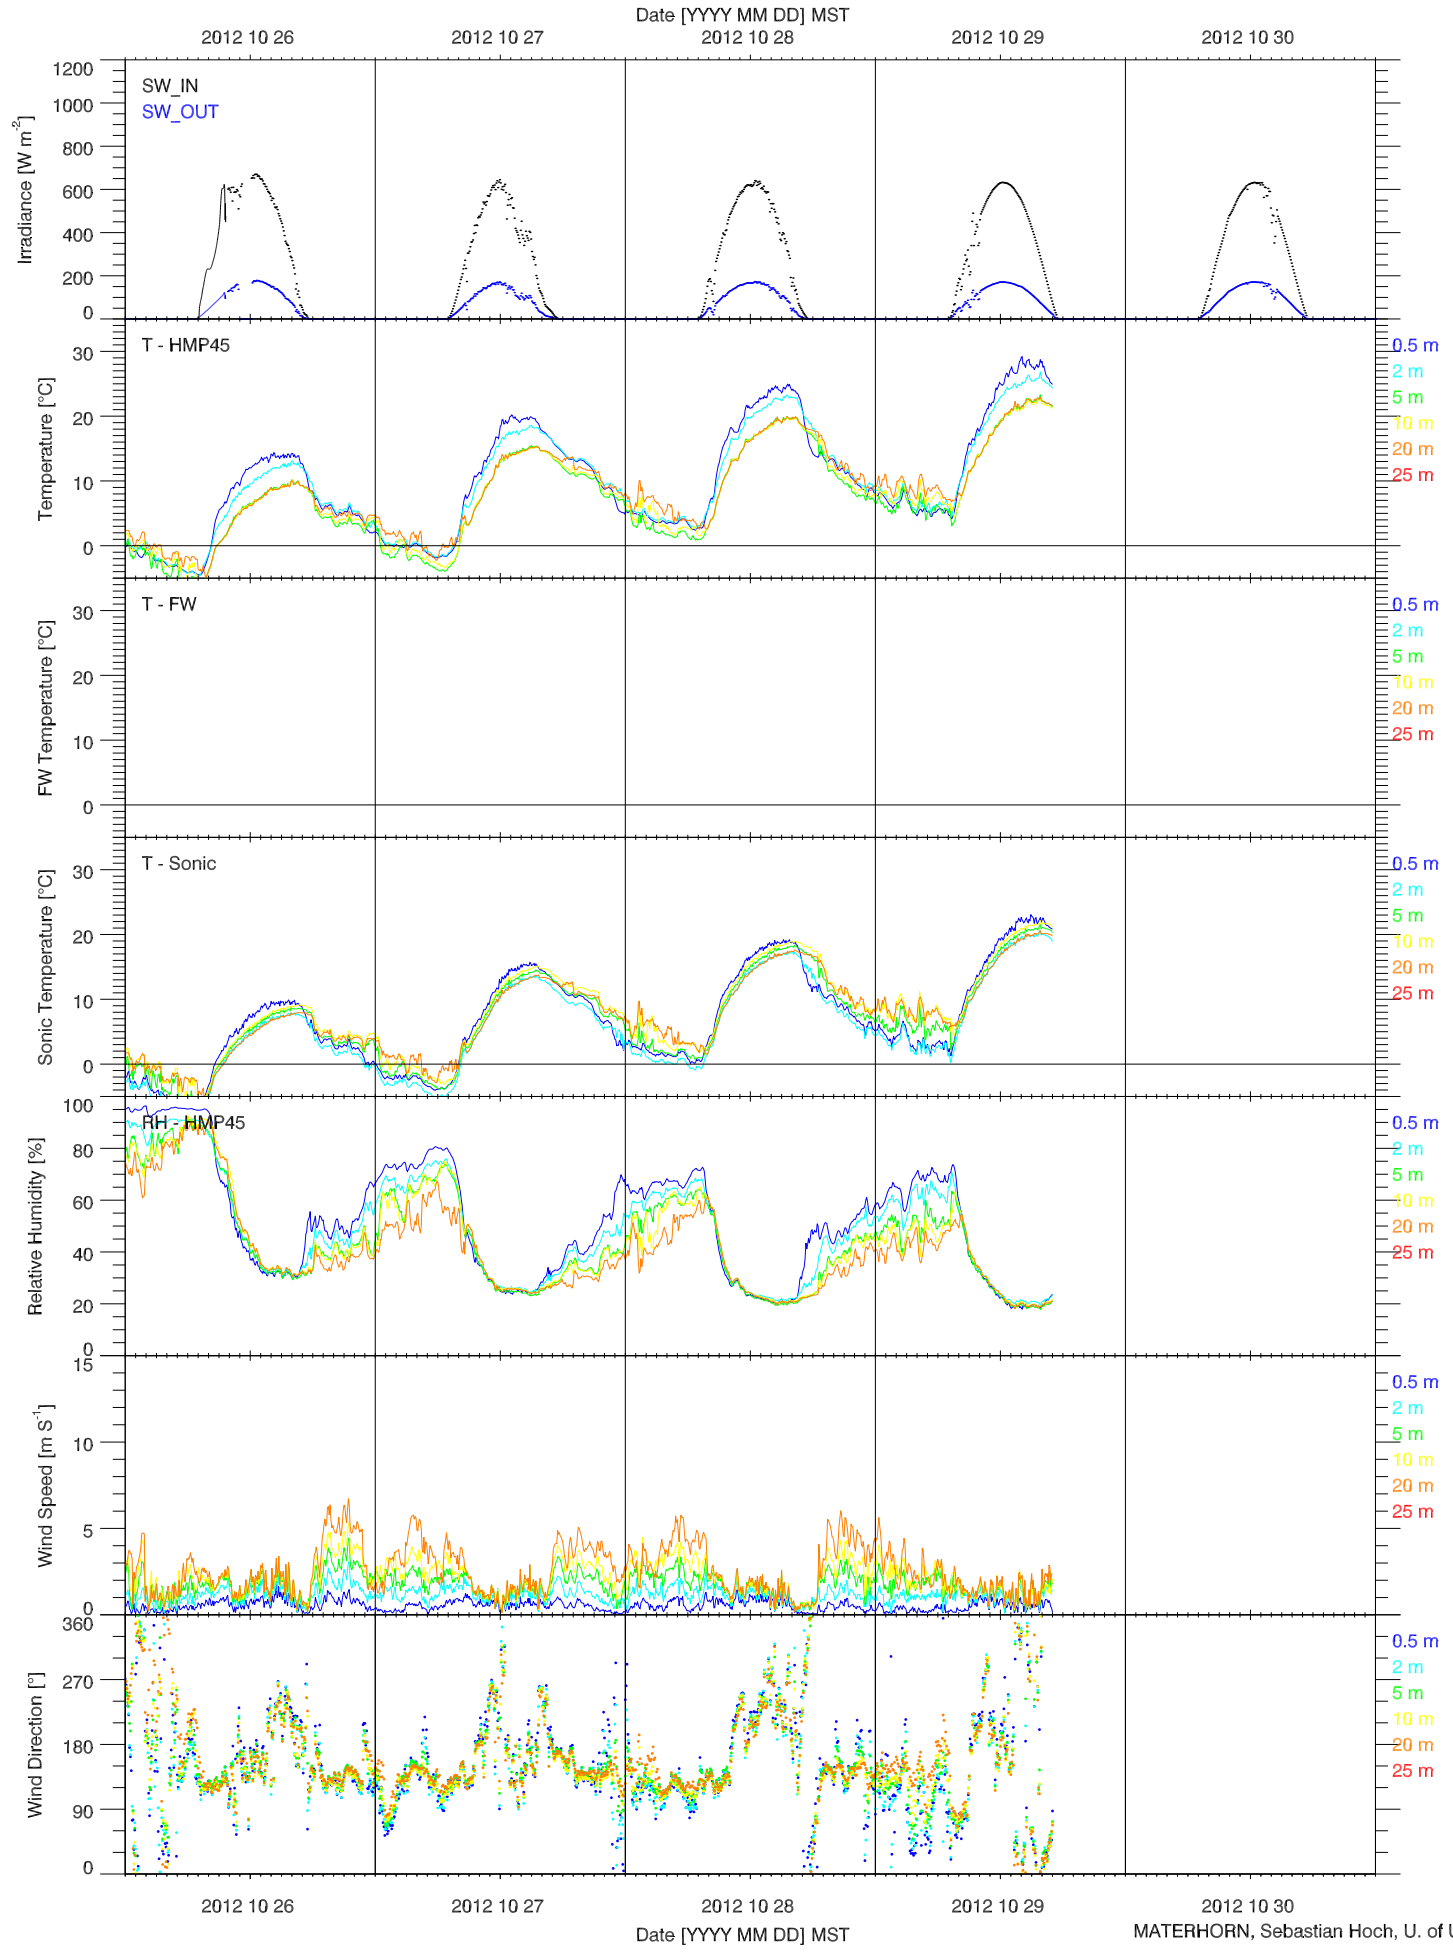

EFS SAGE - TOWER DATA QUICKLOOK