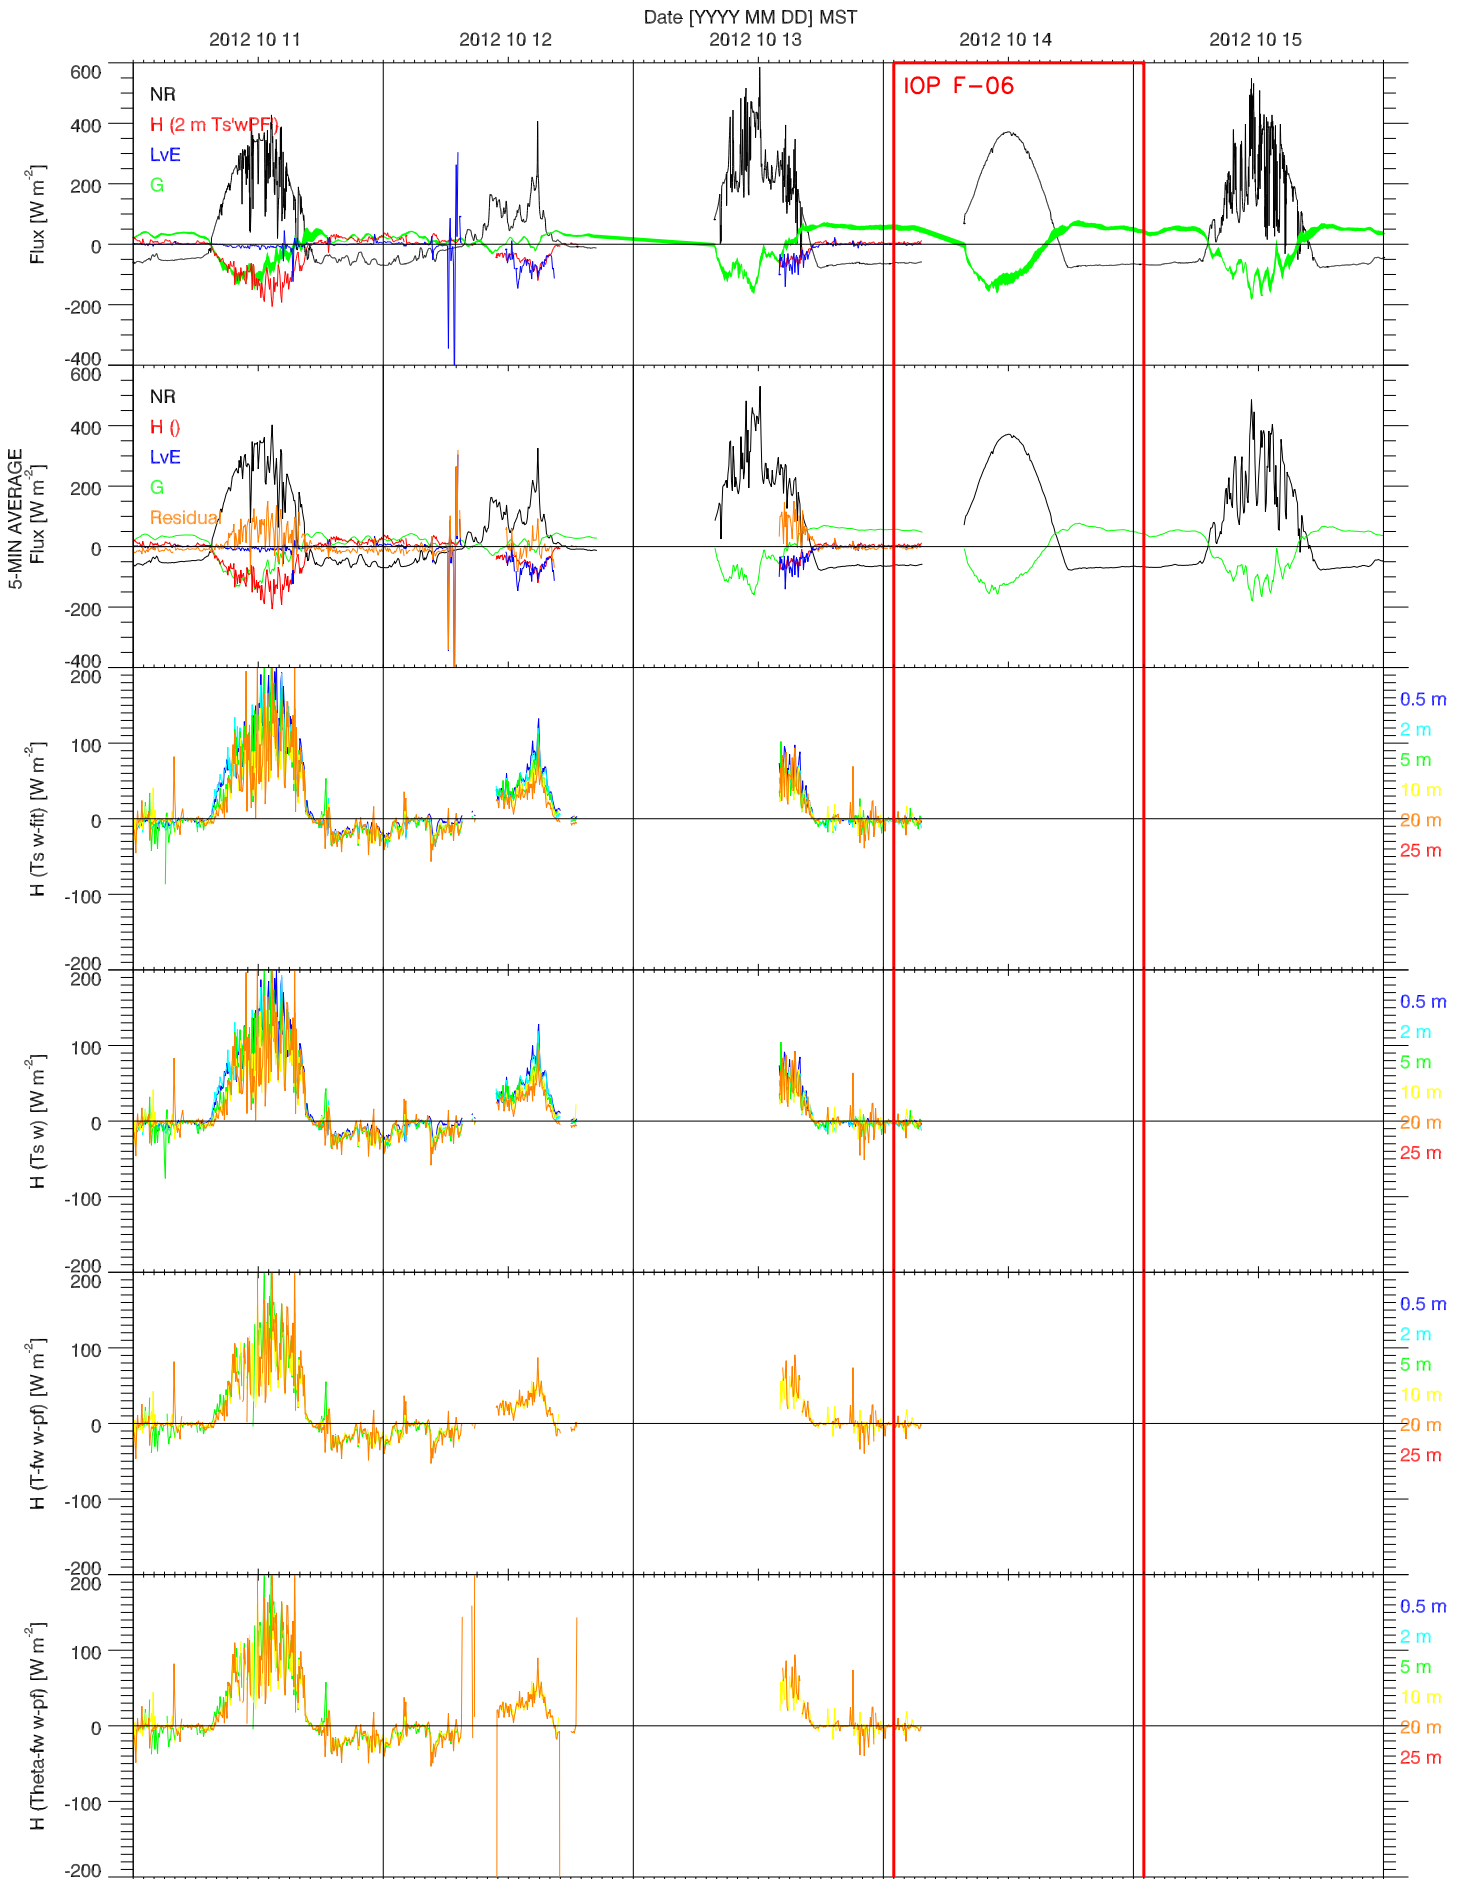

EFS SAGE - TOWER DATA QUICKLOOK

EFS SAGE - RADIATION & BASIC MET QUICKLOOK

EFS SAGE - SOIL T & GHF QUICKLOOK

EFS SAGE - SOIL PROPERTIES QUICKLOOK

EFS SAGE - ENERGY BALANCE QUICKLOOK

EFS SAGE - TOWER DATA QUICKLOOK

EFS SAGE - RADIATION & BASIC MET QUICKLOOK

EFS SAGE - SOIL T & GHF QUICKLOOK

EFS SAGE - SOIL PROPERTIES QUICKLOOK

EFS SAGE - ENERGY BALANCE QUICKLOOK

EFS SAGE - TOWER DATA QUICKLOOK

EFS SAGE - RADIATION & BASIC MET QUICKLOOK

EFS SAGE - SOIL T & GHF QUICKLOOK

EFS SAGE - SOIL PROPERTIES QUICKLOOK

EFS SAGE - ENERGY BALANCE QUICKLOOK

EFS SAGE - TOWER DATA QUICKLOOK

EFS SAGE - RADIATION & BASIC MET QUICKLOOK

EFS SAGE - SOIL T & GHF QUICKLOOK