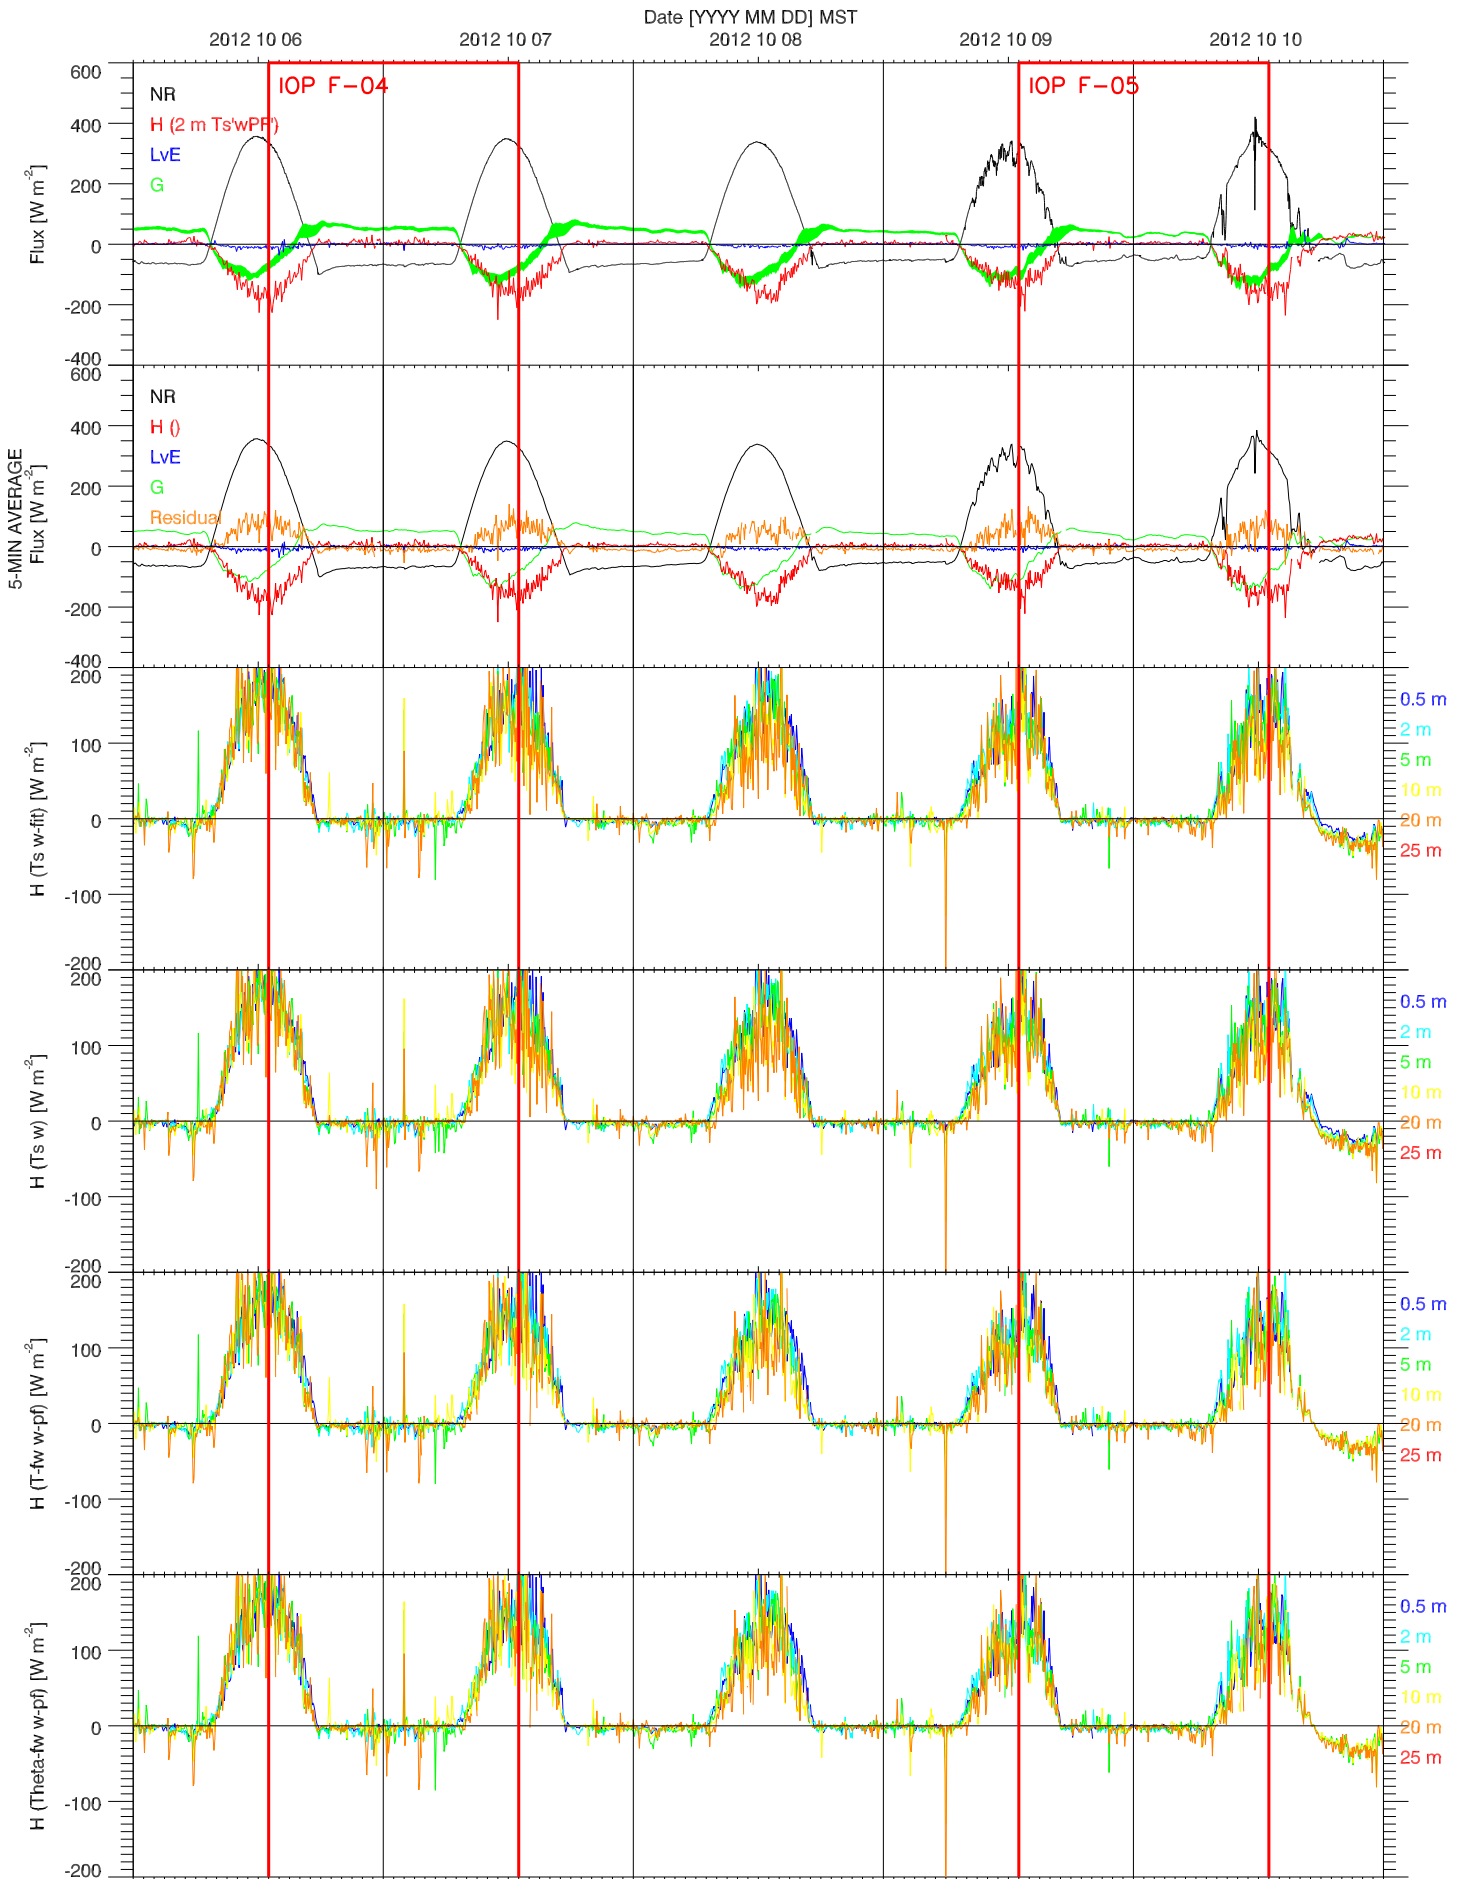

EFS SAGE - TOWER DATA QUICKLOOK

EFS SAGE - RADIATION & BASIC MET QUICKLOOK

EFS SAGE - SOIL T & GHF QUICKLOOK

EFS SAGE - SOIL PROPERTIES QUICKLOOK

EFS SAGE - ENERGY BALANCE QUICKLOOK

EFS SAGE - TOWER DATA QUICKLOOK

EFS SAGE - RADIATION & BASIC MET QUICKLOOK

EFS SAGE - SOIL T & GHF QUICKLOOK

EFS SAGE - SOIL PROPERTIES QUICKLOOK

EFS SAGE - ENERGY BALANCE QUICKLOOK

EFS SAGE - TOWER DATA QUICKLOOK

EFS SAGE - RADIATION & BASIC MET QUICKLOOK

EFS SAGE - SOIL T & GHF QUICKLOOK

EFS SAGE - SOIL PROPERTIES QUICKLOOK

EFS SAGE - ENERGY BALANCE QUICKLOOK

EFS SAGE - TOWER DATA QUICKLOOK

EFS SAGE - RADIATION & BASIC MET QUICKLOOK

EFS SAGE - SOIL T & GHF QUICKLOOK