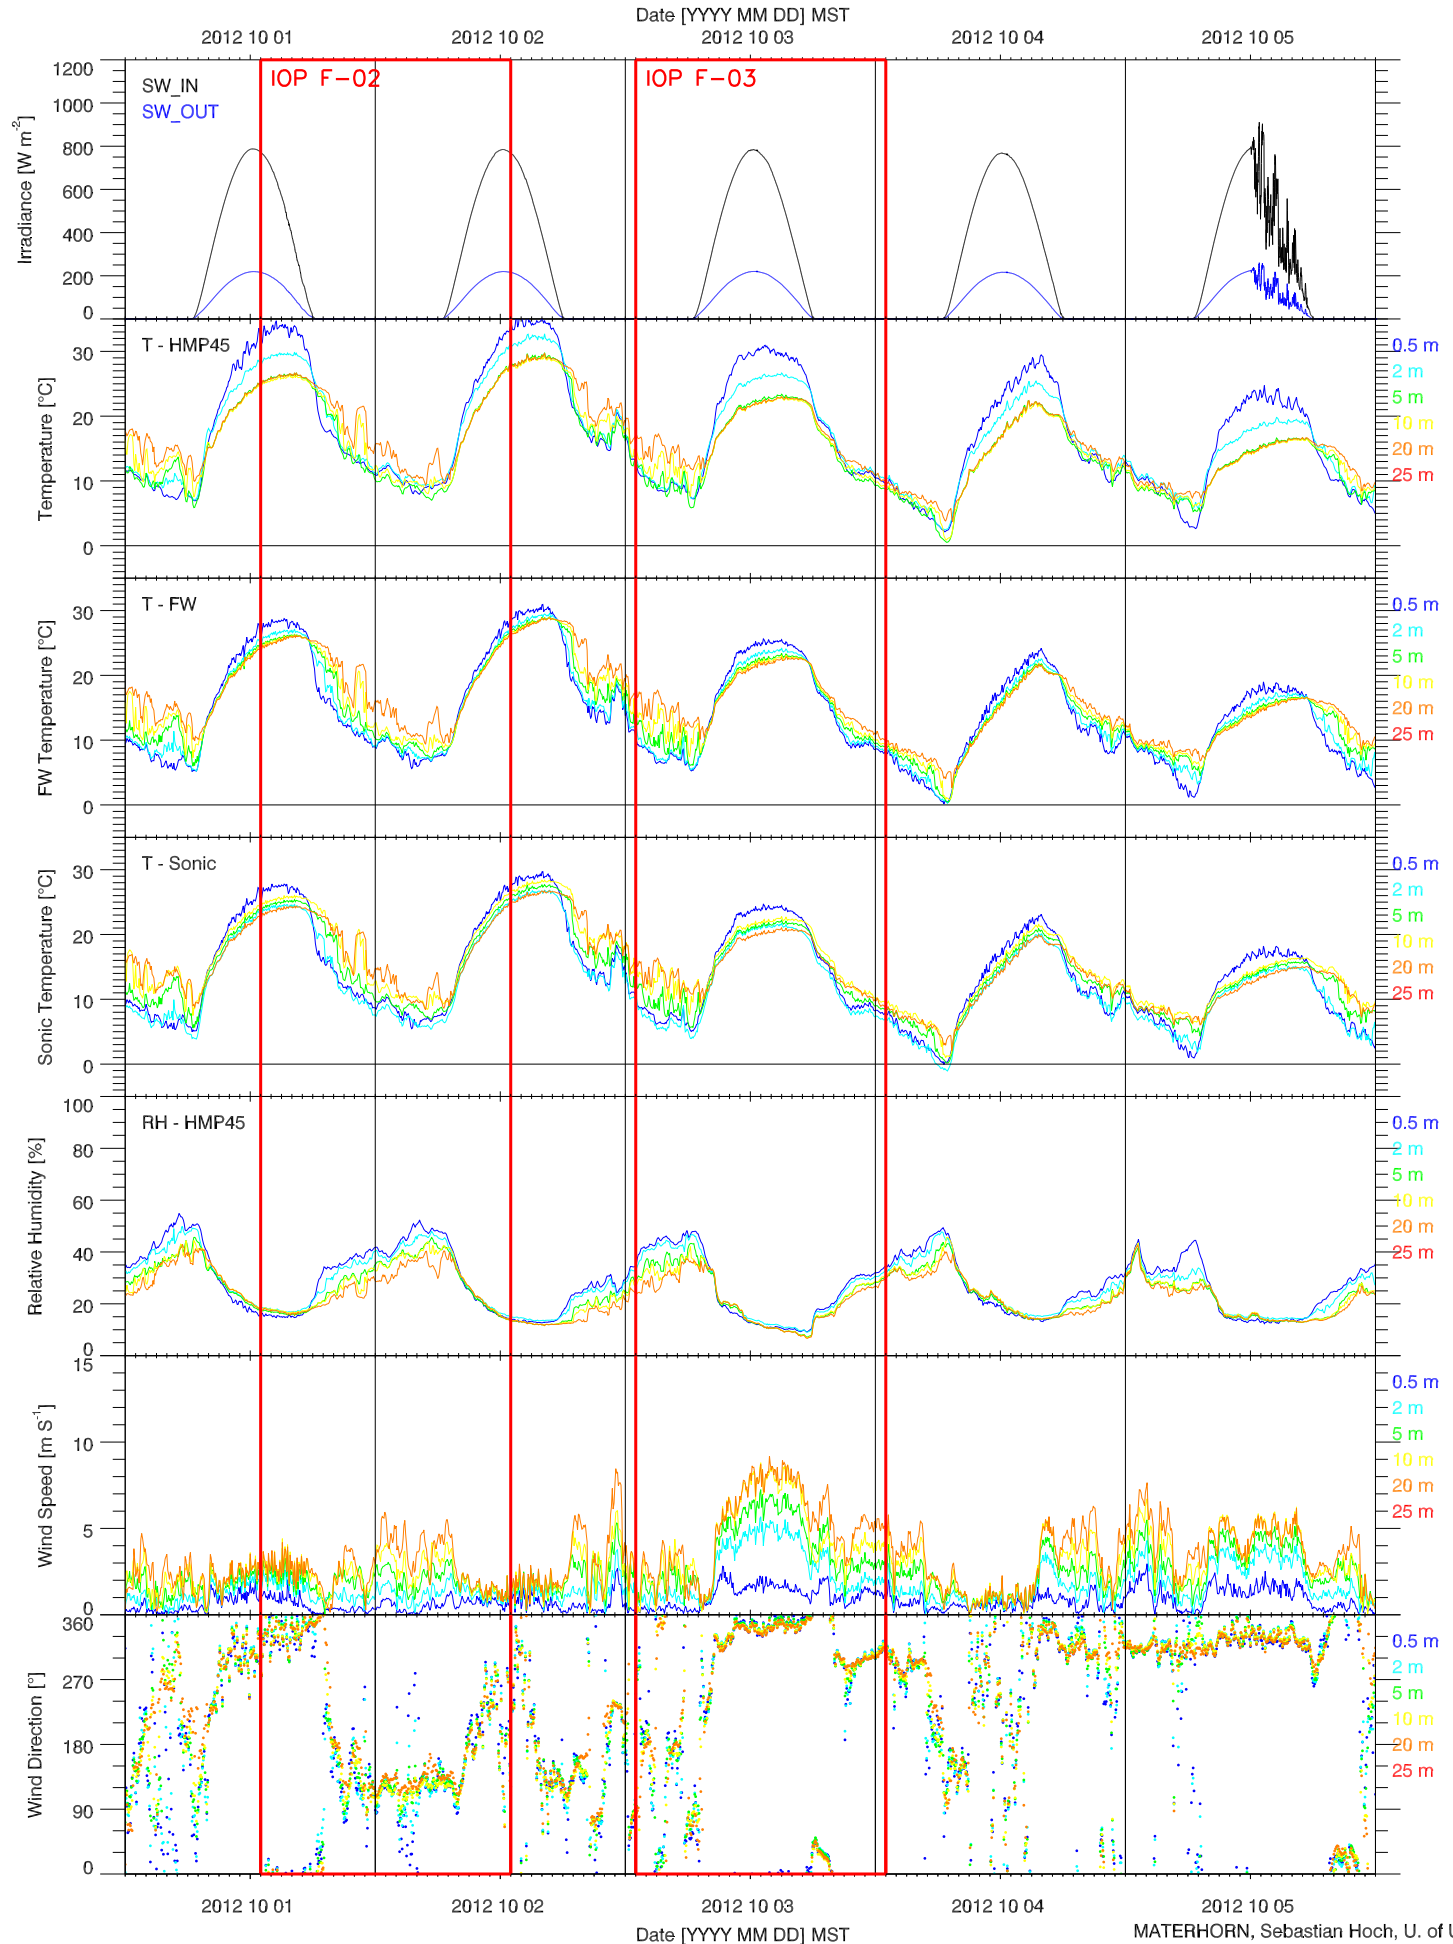

EFS SAGE - TOWER DATA QUICKLOOK

EFS SAGE - RADIATION & BASIC MET QUICKLOOK

EFS SAGE - SOIL T & GHF QUICKLOOK

EFS SAGE - SOIL PROPERTIES QUICKLOOK

EFS SAGE - ENERGY BALANCE QUICKLOOK

EFS SAGE - TOWER DATA QUICKLOOK

EFS SAGE - RADIATION & BASIC MET QUICKLOOK

EFS SAGE - SOIL T & GHF QUICKLOOK

EFS SAGE - SOIL PROPERTIES QUICKLOOK

EFS SAGE - ENERGY BALANCE QUICKLOOK

EFS SAGE - TOWER DATA QUICKLOOK

EFS SAGE - RADIATION & BASIC MET QUICKLOOK