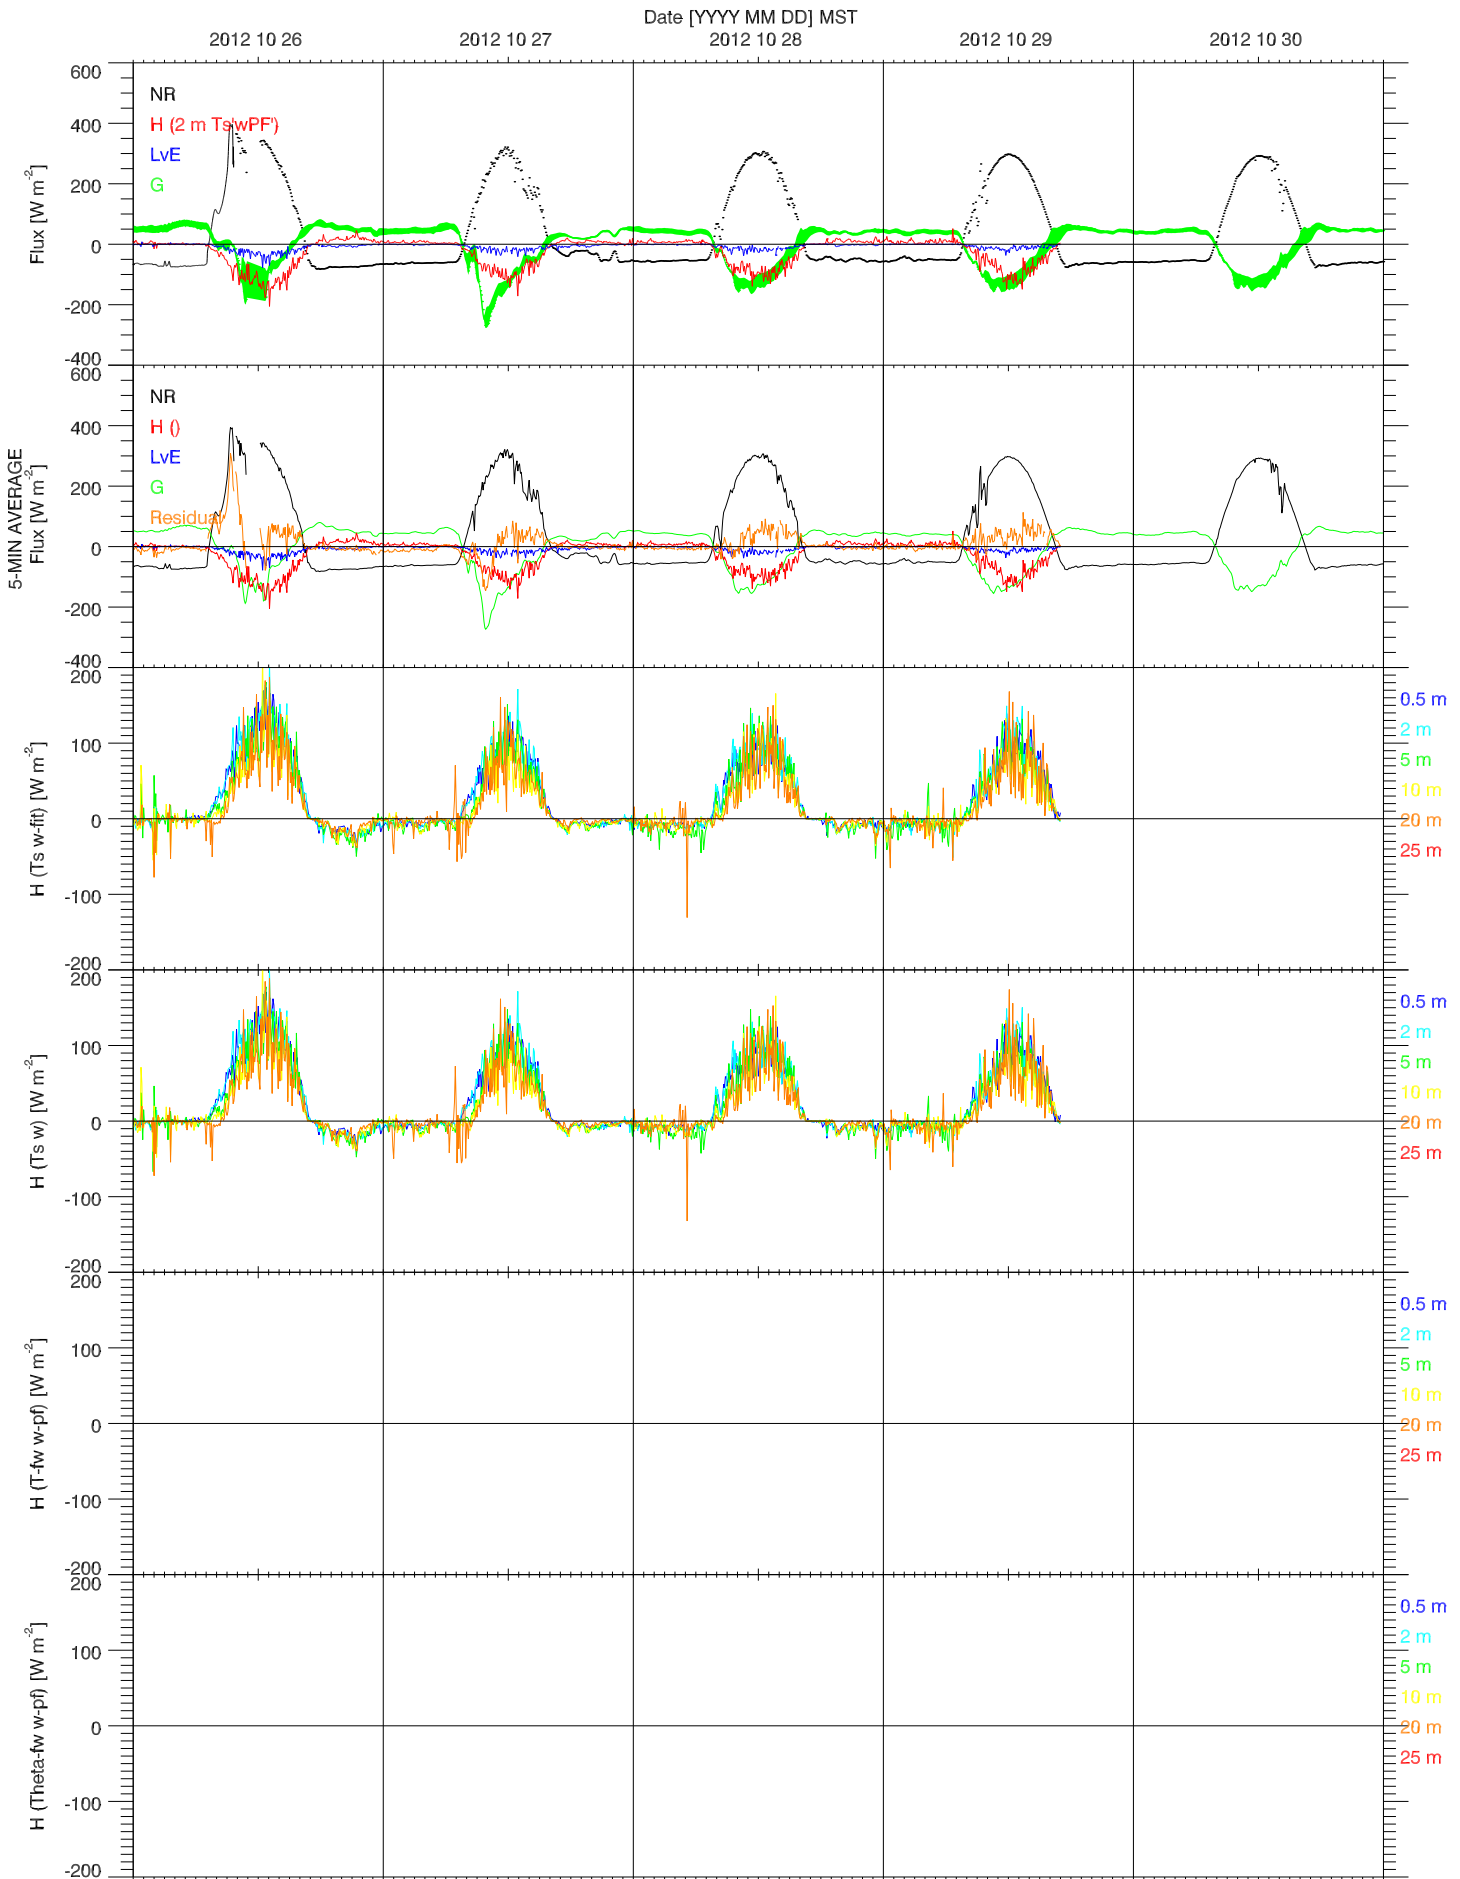

EFS SAGE - ENERGY BALANCE QUICKLOOK

EFS SAGE - TOWER DATA QUICKLOOK

EFS SAGE - RADIATION & BASIC MET QUICKLOOK

EFS SAGE - SOIL T & GHF QUICKLOOK

EFS SAGE - SOIL PROPERTIES QUICKLOOK

EFS SAGE - ENERGY BALANCE QUICKLOOK

EFS SAGE - TOWER DATA QUICKLOOK

2012 10 31

2012 11 01

Date [YYYY MM DD] MST
2012 11 02

2012 11 03

2012 11 04

2012 10 31

2012 11 01