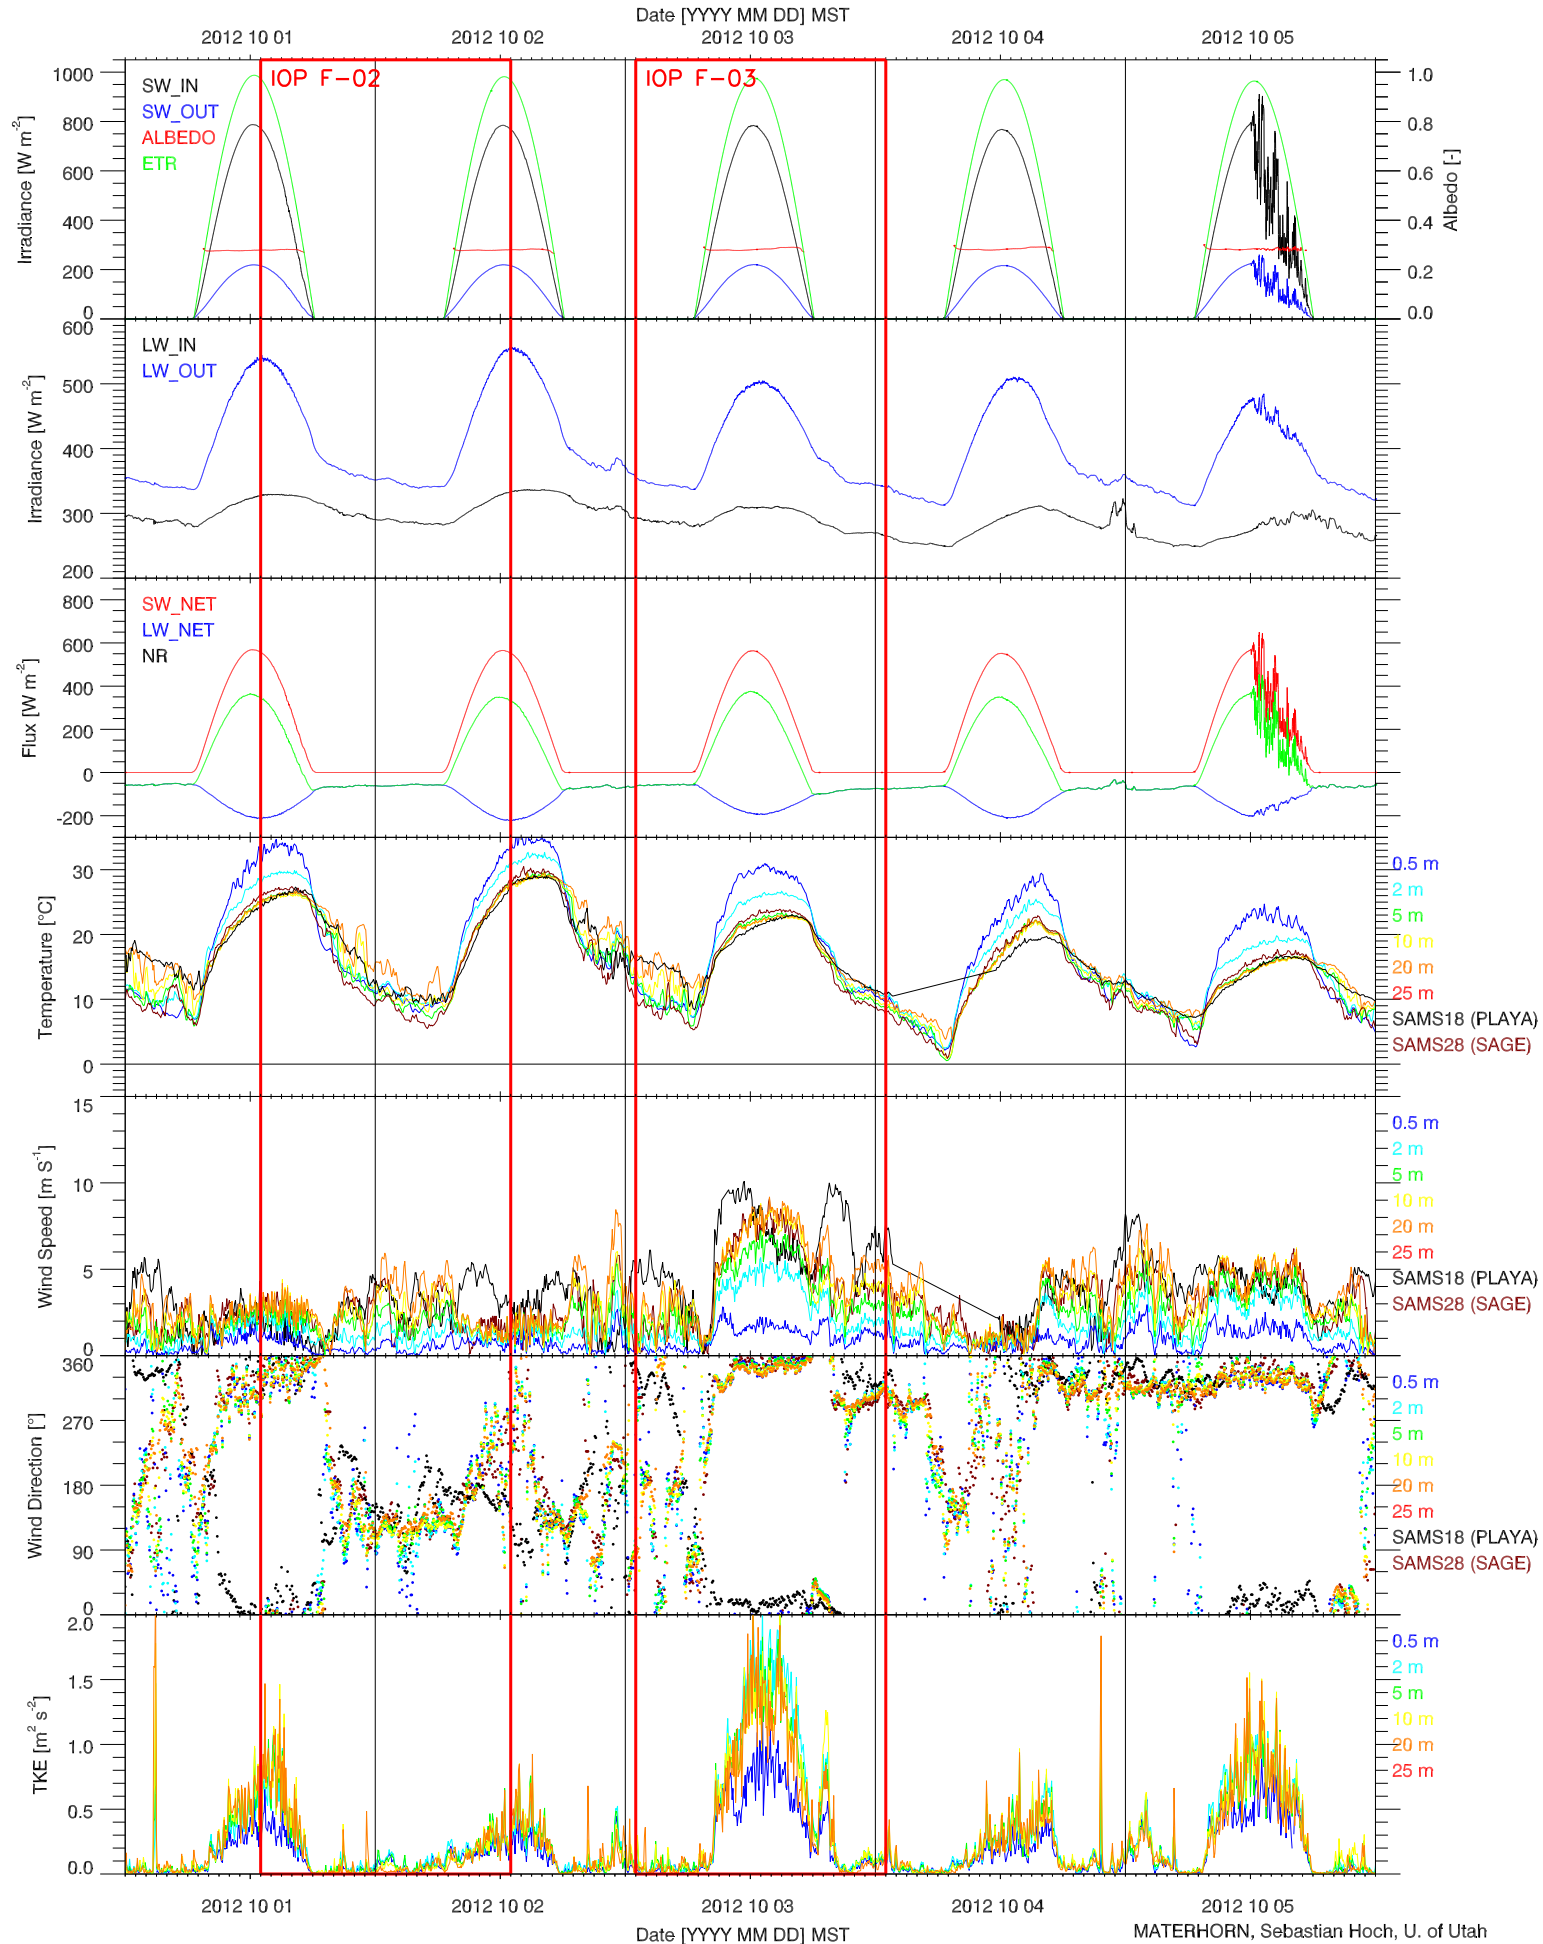

EFS SAGE - TOWER DATA QUICKLOOK

EFS SAGE - RADIATION & BASIC MET QUICKLOOK

EFS SAGE - SOIL T & GHF QUICKLOOK

EFS SAGE - SOIL PROPERTIES QUICKLOOK

EFS SAGE - ENERGY BALANCE QUICKLOOK

EFS SAGE - TOWER DATA QUICKLOOK

EFS SAGE - RADIATION & BASIC MET QUICKLOOK

EFS SAGE - SOIL T & GHF QUICKLOOK

EFS SAGE - SOIL PROPERTIES QUICKLOOK

EFS SAGE - ENERGY BALANCE QUICKLOOK

EFS SAGE - TOWER DATA QUICKLOOK

EFS SAGE - RADIATION & BASIC MET QUICKLOOK