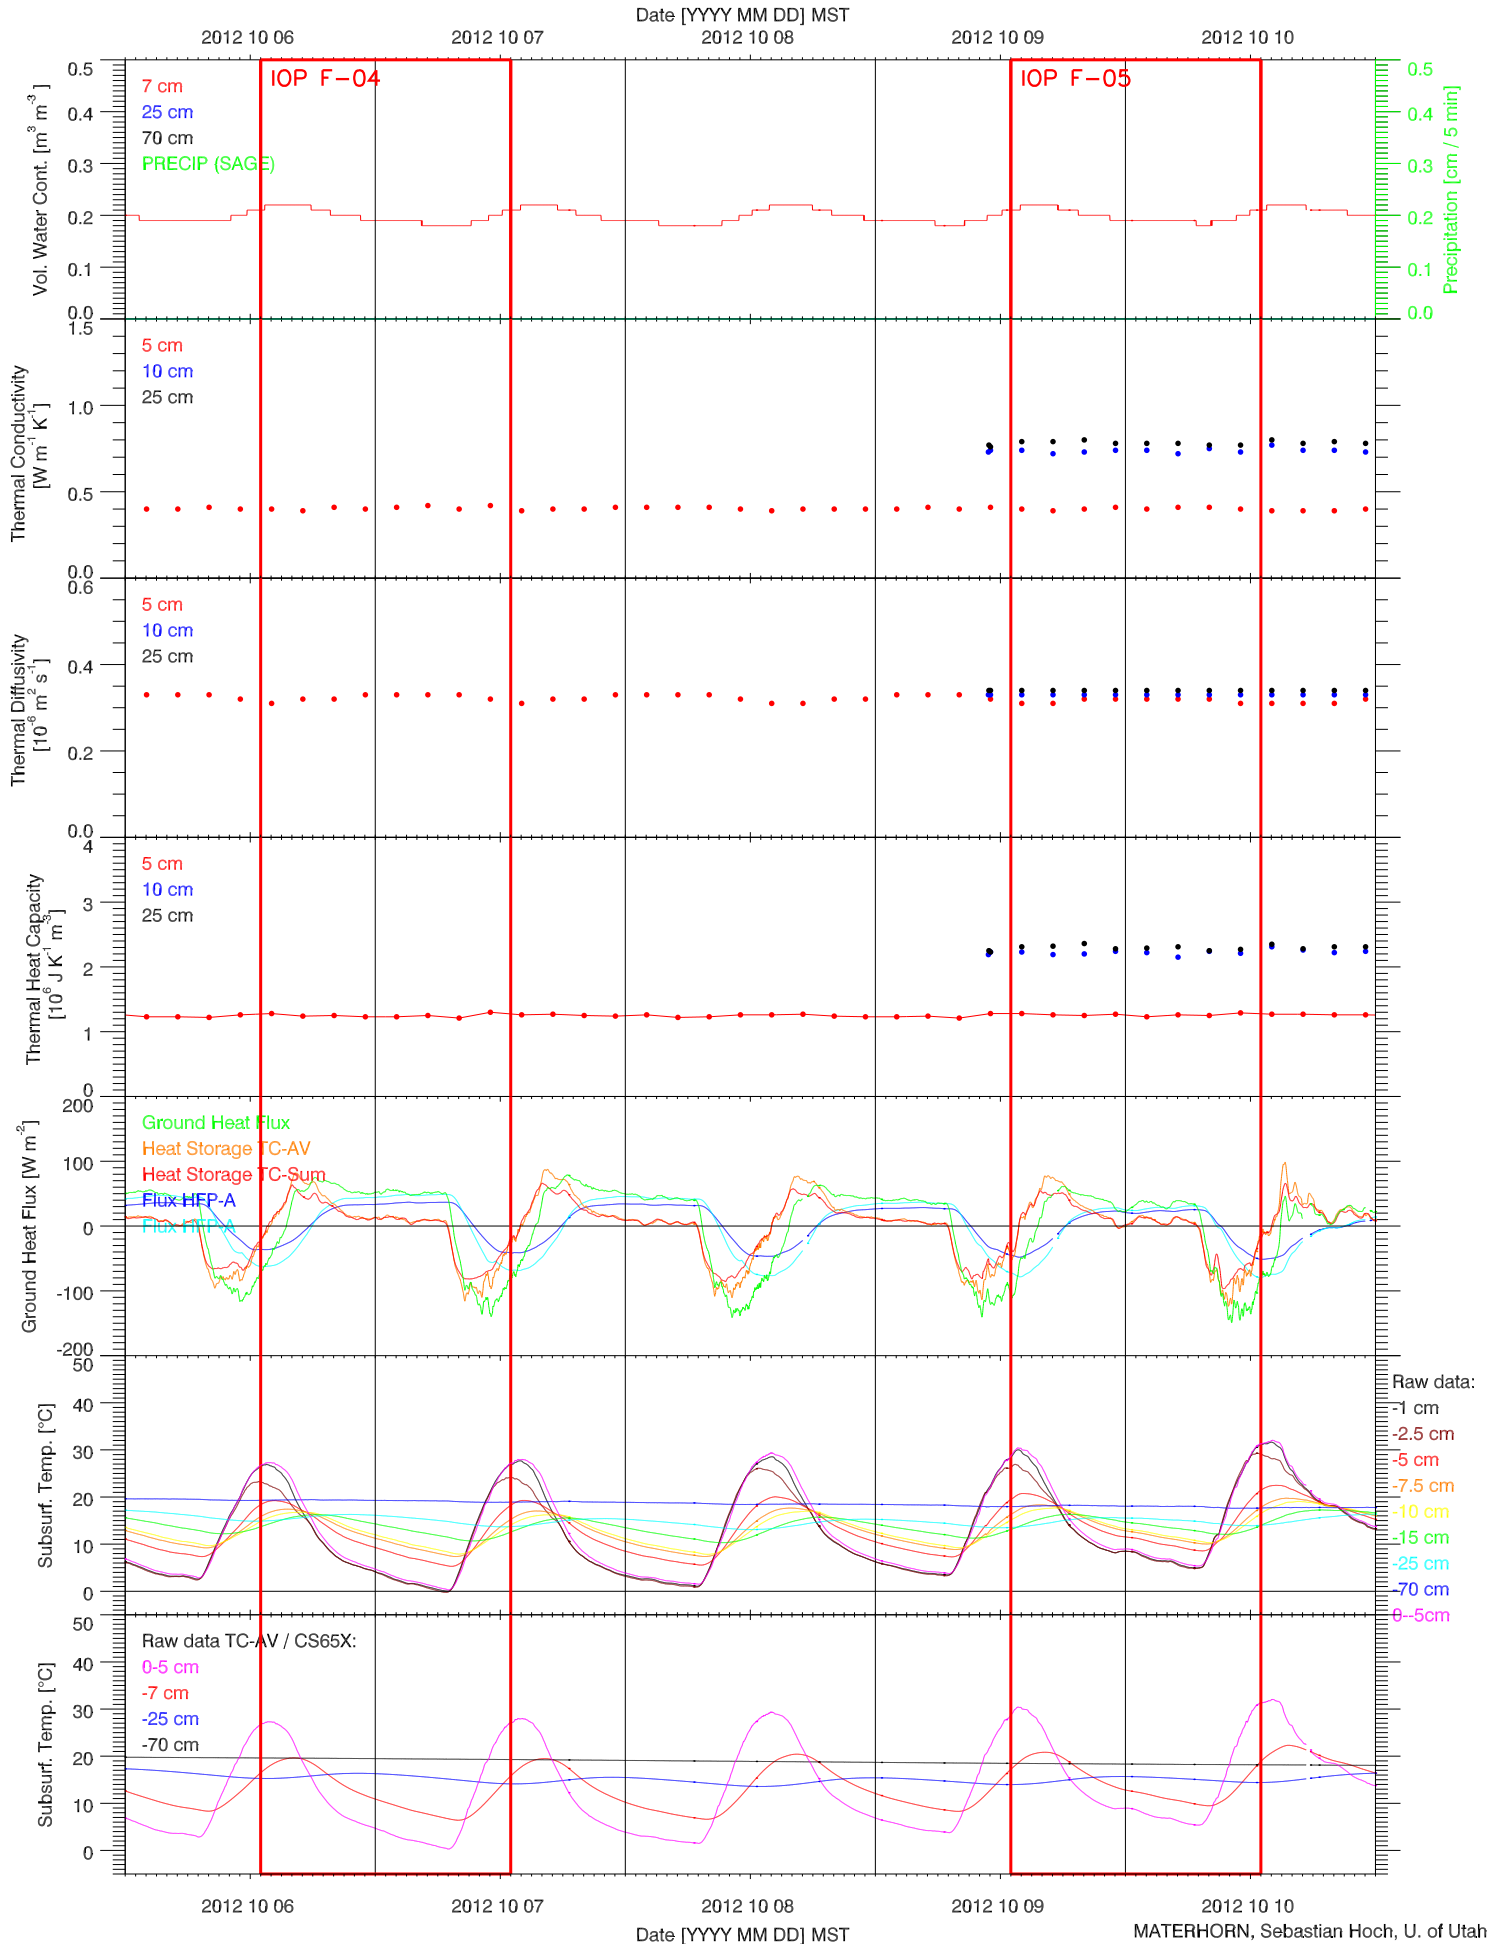

EFS SAGE - TOWER DATA QUICKLOOK

EFS SAGE - RADIATION & BASIC MET QUICKLOOK

EFS SAGE - SOIL T & GHF QUICKLOOK

EFS SAGE - SOIL PROPERTIES QUICKLOOK

EFS SAGE - ENERGY BALANCE QUICKLOOK

EFS SAGE - TOWER DATA QUICKLOOK

EFS SAGE - RADIATION & BASIC MET QUICKLOOK

EFS SAGE - SOIL T & GHF QUICKLOOK

EFS SAGE - SOIL PROPERTIES QUICKLOOK

EFS SAGE - ENERGY BALANCE QUICKLOOK

EFS SAGE - TOWER DATA QUICKLOOK

EFS SAGE - RADIATION & BASIC MET QUICKLOOK

EFS SAGE - SOIL T & GHF QUICKLOOK

EFS SAGE - SOIL PROPERTIES QUICKLOOK

EFS SAGE - ENERGY BALANCE QUICKLOOK

EFS SAGE - TOWER DATA QUICKLOOK

EFS SAGE - RADIATION & BASIC MET QUICKLOOK

EFS SAGE - SOIL T & GHF QUICKLOOK