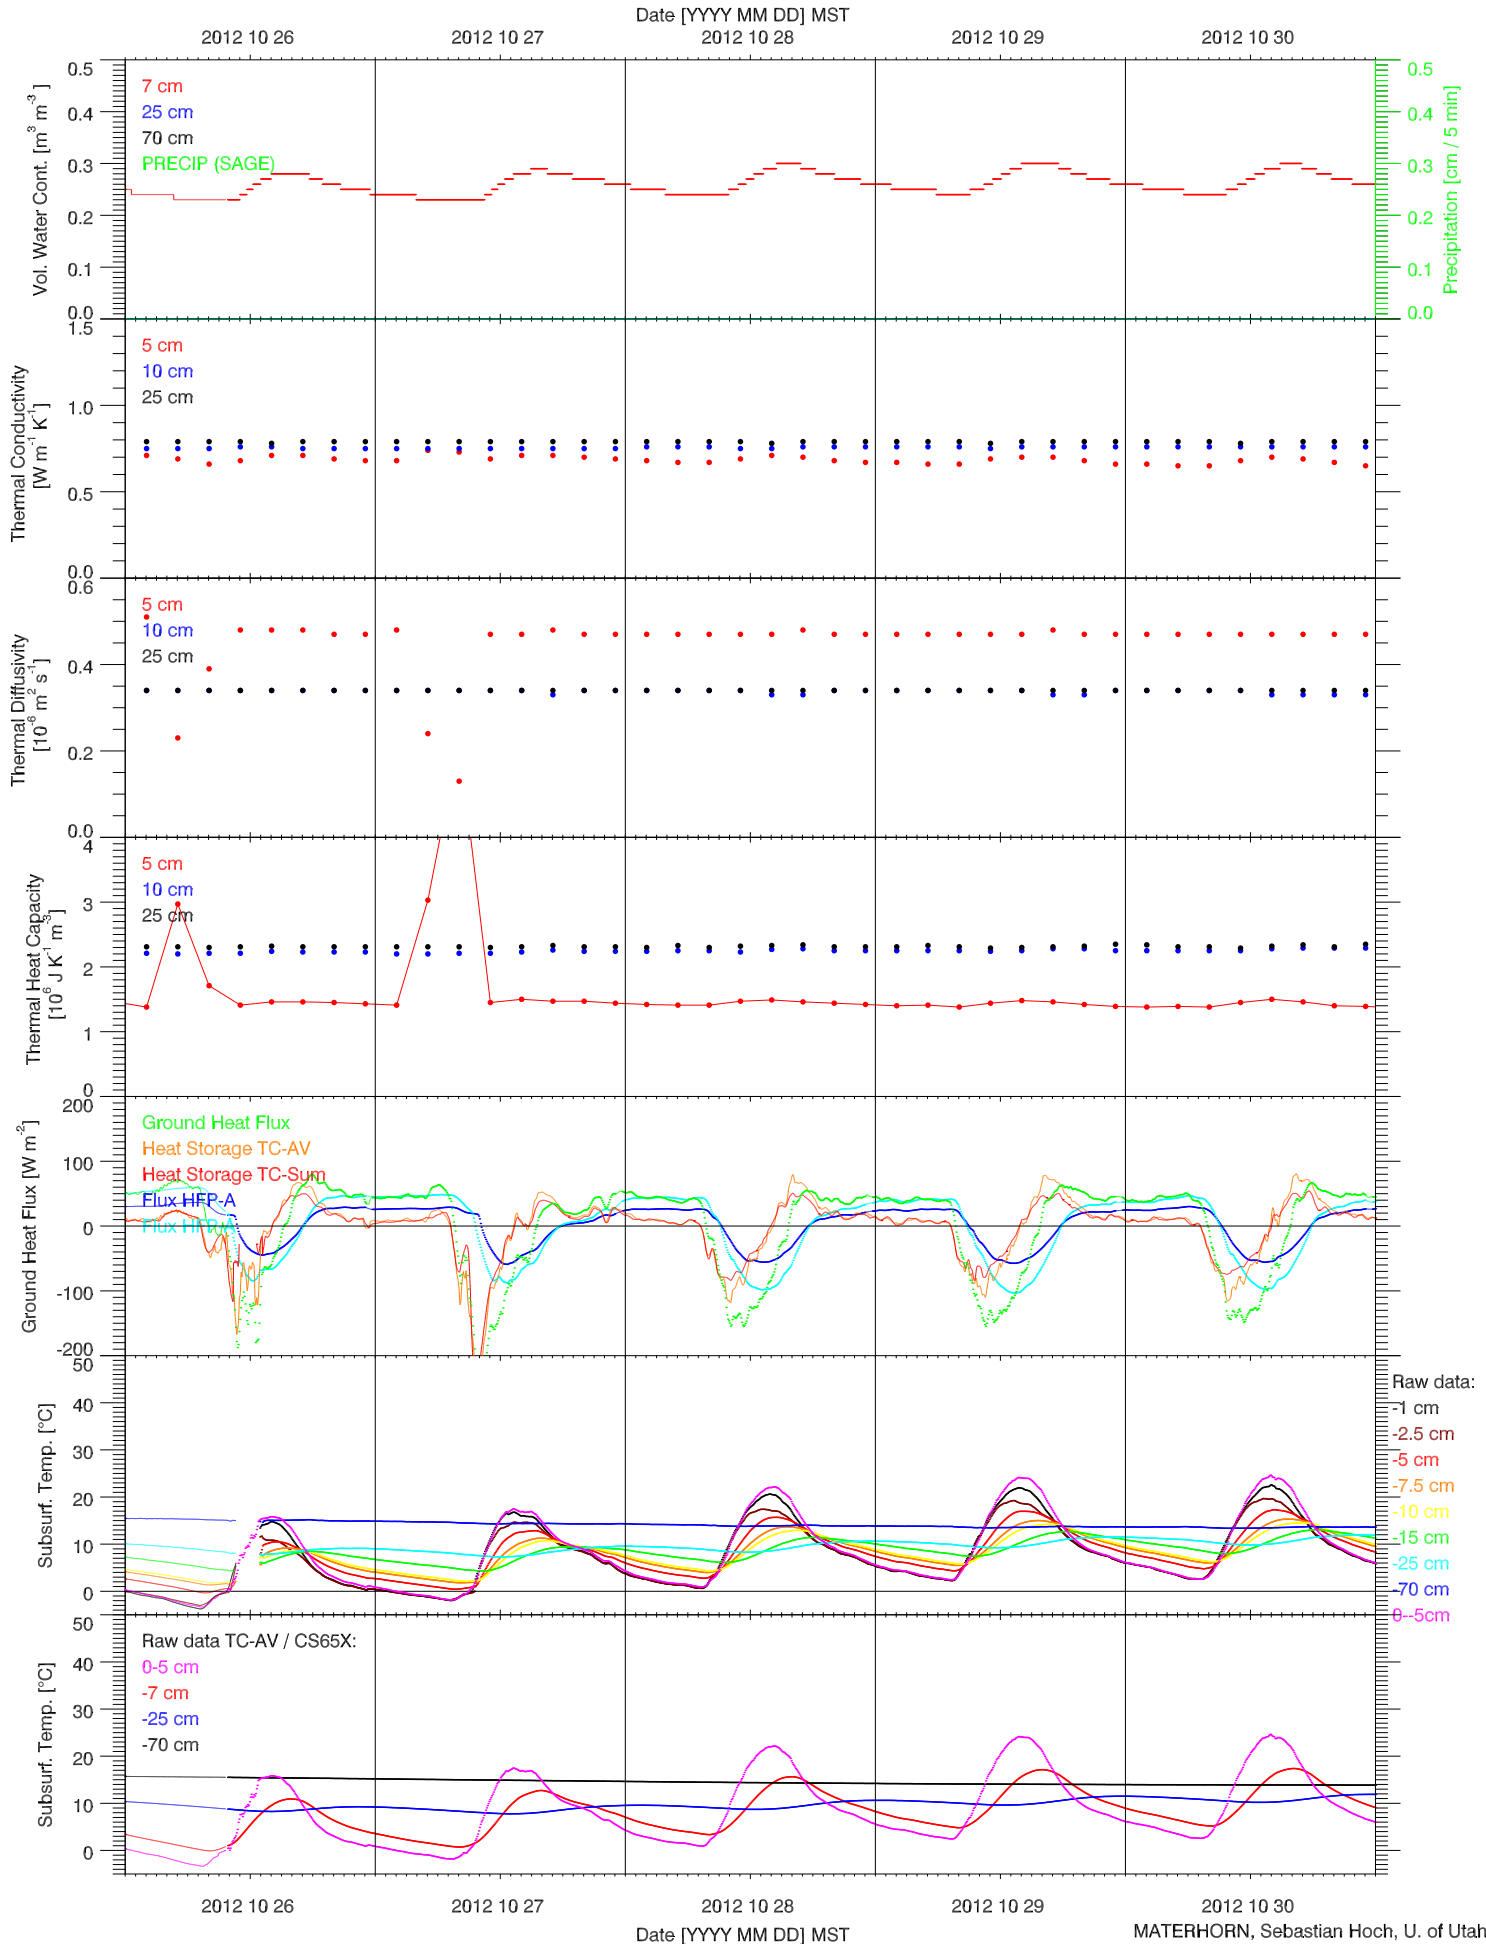

EFS SAGE - SOIL T & GHF QUICKLOOK

EFS SAGE - SOIL PROPERTIES QUICKLOOK

EFS SAGE - ENERGY BALANCE QUICKLOOK

EFS SAGE - TOWER DATA QUICKLOOK

EFS SAGE - RADIATION & BASIC MET QUICKLOOK

EFS SAGE - SOIL T & GHF QUICKLOOK

EFS SAGE - SOIL PROPERTIES QUICKLOOK

EFS SAGE - ENERGY BALANCE QUICKLOOK

EFS SAGE - TOWER DATA QUICKLOOK

EFS SAGE - RADIATION & BASIC MET QUICKLOOK

EFS SAGE - SOIL T & GHF QUICKLOOK

EFS SAGE - SOIL PROPERTIES QUICKLOOK

EFS SAGE - ENERGY BALANCE QUICKLOOK

EFS SAGE - TOWER DATA QUICKLOOK

EFS SAGE - RADIATION & BASIC MET QUICKLOOK

EFS SAGE - SOIL T & GHF QUICKLOOK

EFS SAGE - SOIL PROPERTIES QUICKLOOK

EFS SAGE - ENERGY BALANCE QUICKLOOK

EFS SAGE - TOWER DATA QUICKLOOK

2012 10 31

2012 11 01

Date [YYYY MM DD] MST
2012 11 02

2012 11 03

2012 11 04

2012 10 31

2012 11 01