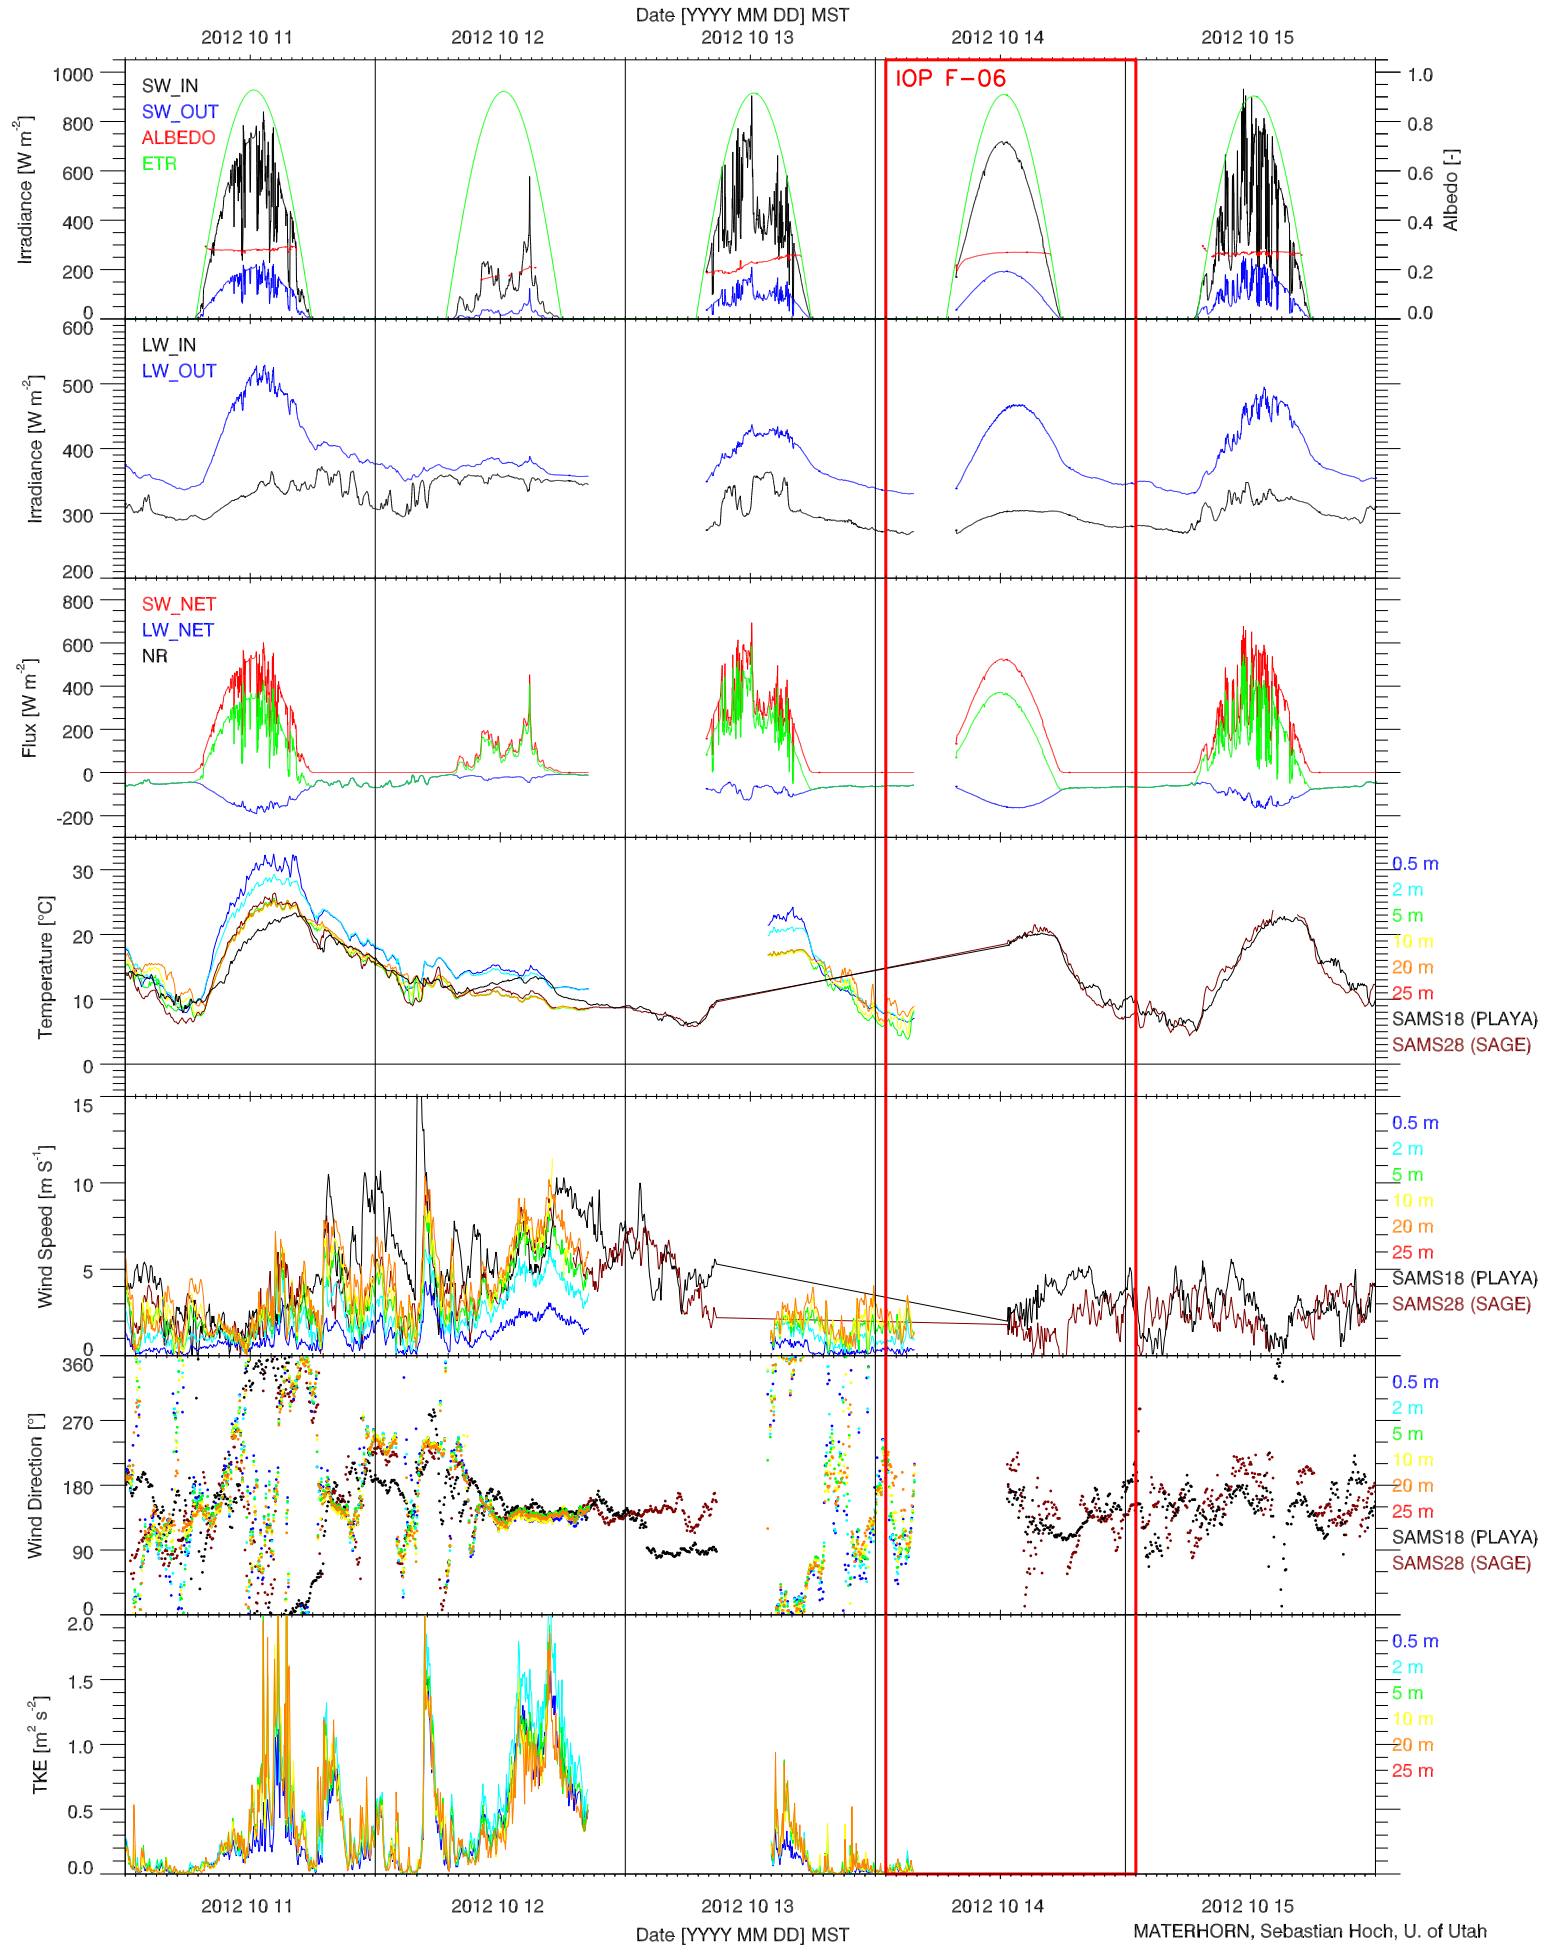

EFS SAGE - TOWER DATA QUICKLOOK

EFS SAGE - RADIATION & BASIC MET QUICKLOOK

EFS SAGE - SOIL T & GHF QUICKLOOK

EFS SAGE - SOIL PROPERTIES QUICKLOOK

EFS SAGE - ENERGY BALANCE QUICKLOOK

EFS SAGE - TOWER DATA QUICKLOOK

EFS SAGE - RADIATION & BASIC MET QUICKLOOK

EFS SAGE - SOIL T & GHF QUICKLOOK

EFS SAGE - SOIL PROPERTIES QUICKLOOK

EFS SAGE - ENERGY BALANCE QUICKLOOK

EFS SAGE - TOWER DATA QUICKLOOK

EFS SAGE - RADIATION & BASIC MET QUICKLOOK

EFS SAGE - SOIL T & GHF QUICKLOOK

EFS SAGE - SOIL PROPERTIES QUICKLOOK

EFS SAGE - ENERGY BALANCE QUICKLOOK

EFS SAGE - TOWER DATA QUICKLOOK

EFS SAGE - RADIATION & BASIC MET QUICKLOOK

EFS SAGE - SOIL T & GHF QUICKLOOK