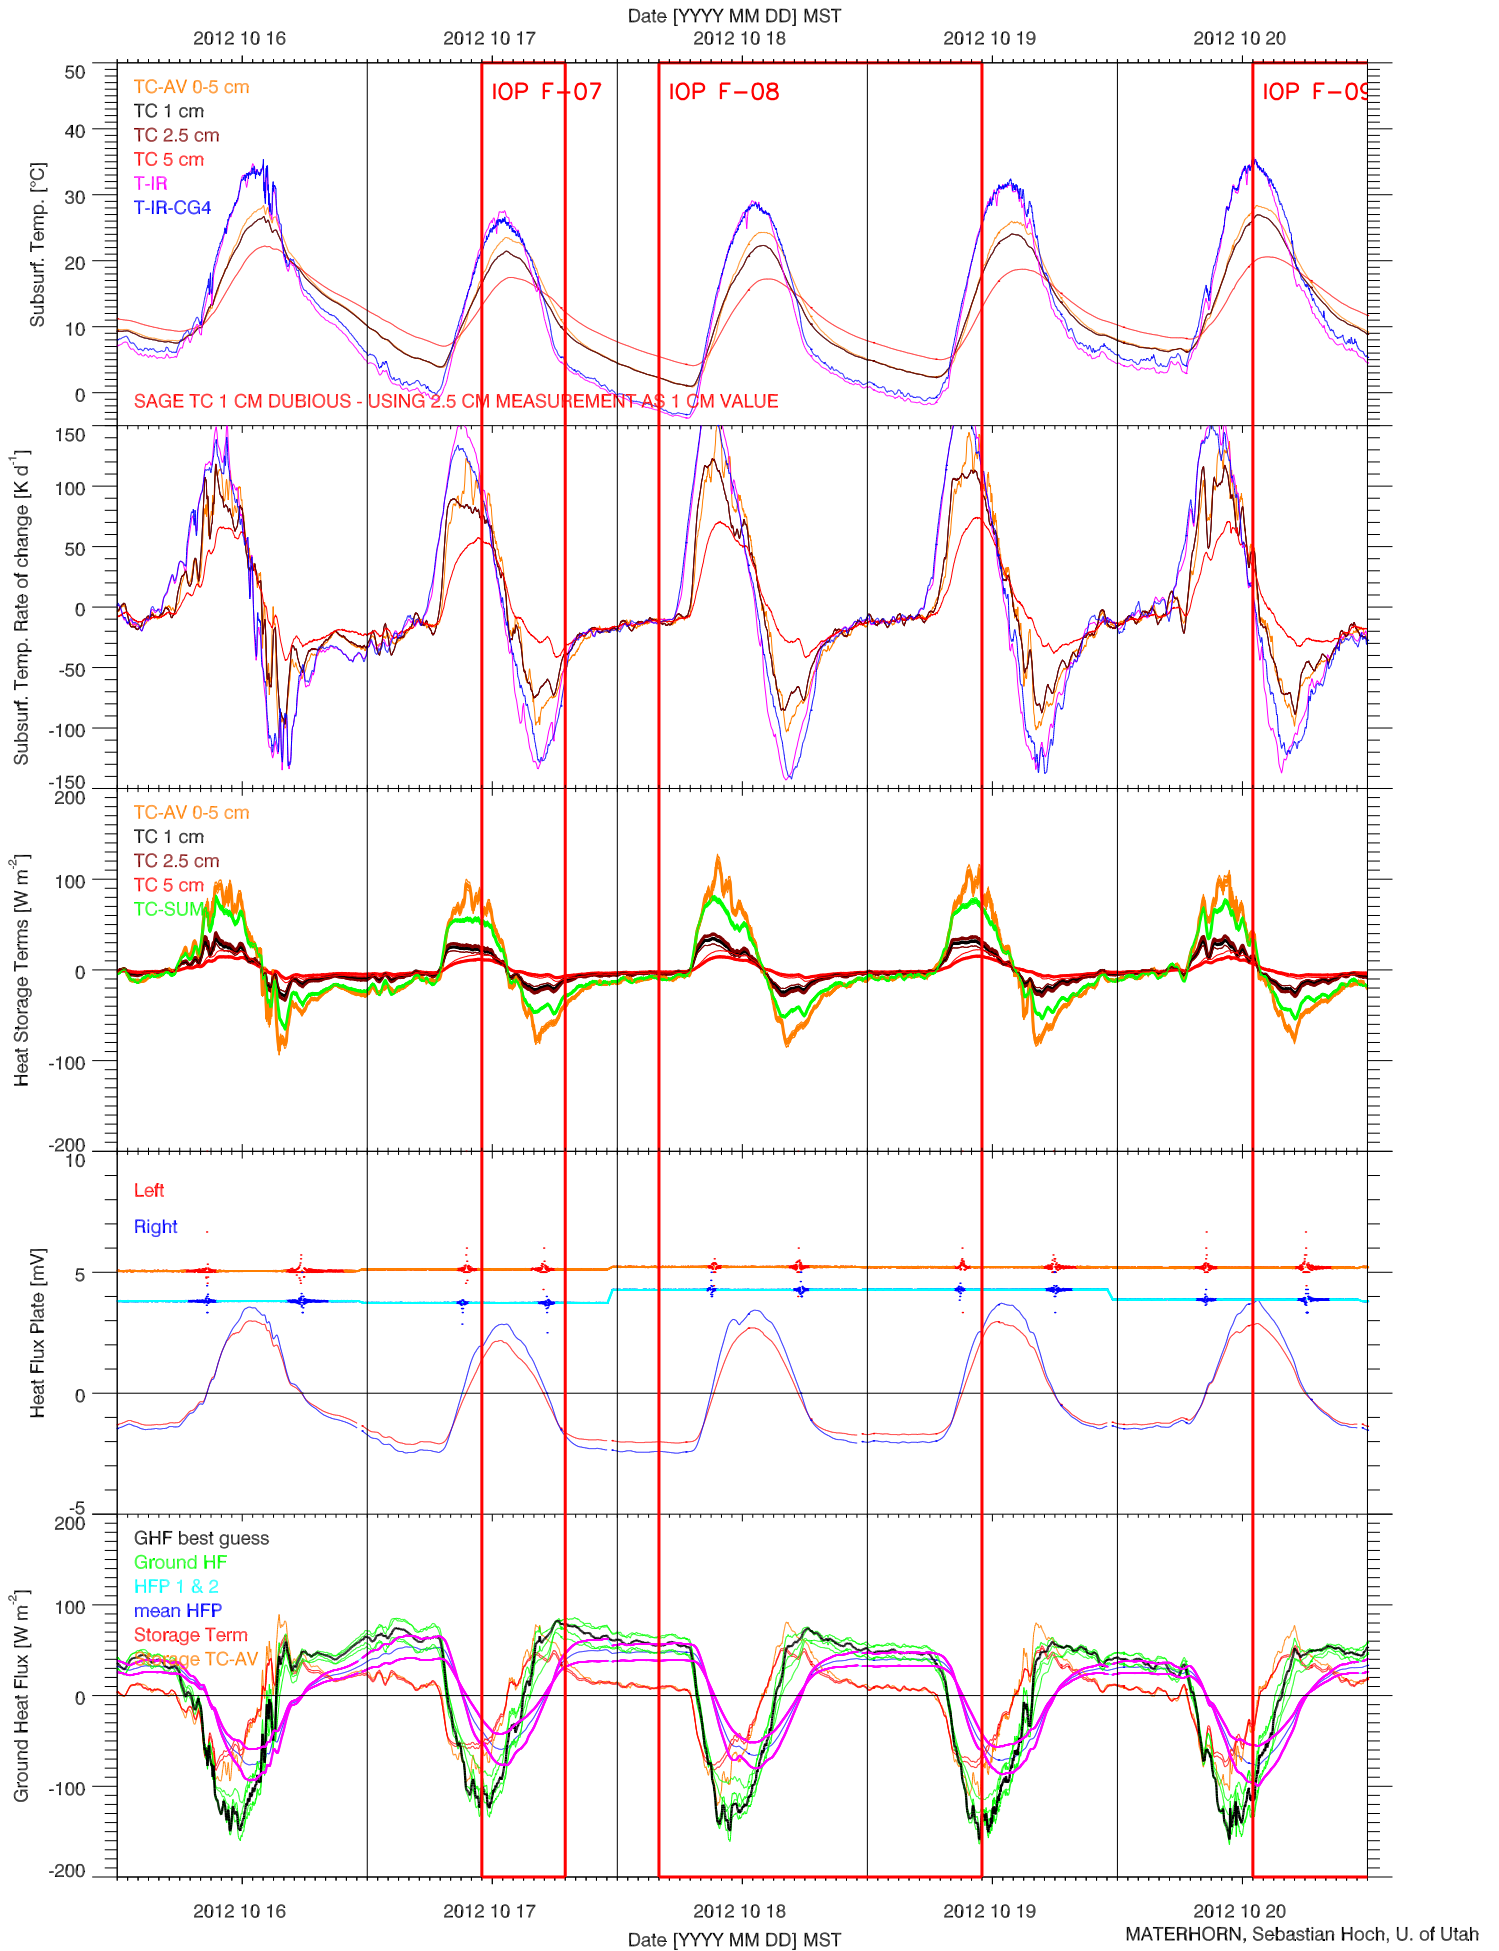

EFS SAGE - SOIL T & GHF QUICKLOOK

EFS SAGE - SOIL PROPERTIES QUICKLOOK

EFS SAGE - ENERGY BALANCE QUICKLOOK

EFS SAGE - TOWER DATA QUICKLOOK

EFS SAGE - RADIATION & BASIC MET QUICKLOOK

EFS SAGE - SOIL T & GHF QUICKLOOK

EFS SAGE - SOIL PROPERTIES QUICKLOOK

EFS SAGE - ENERGY BALANCE QUICKLOOK

EFS SAGE - TOWER DATA QUICKLOOK

EFS SAGE - RADIATION & BASIC MET QUICKLOOK

EFS SAGE - SOIL T & GHF QUICKLOOK

EFS SAGE - SOIL PROPERTIES QUICKLOOK