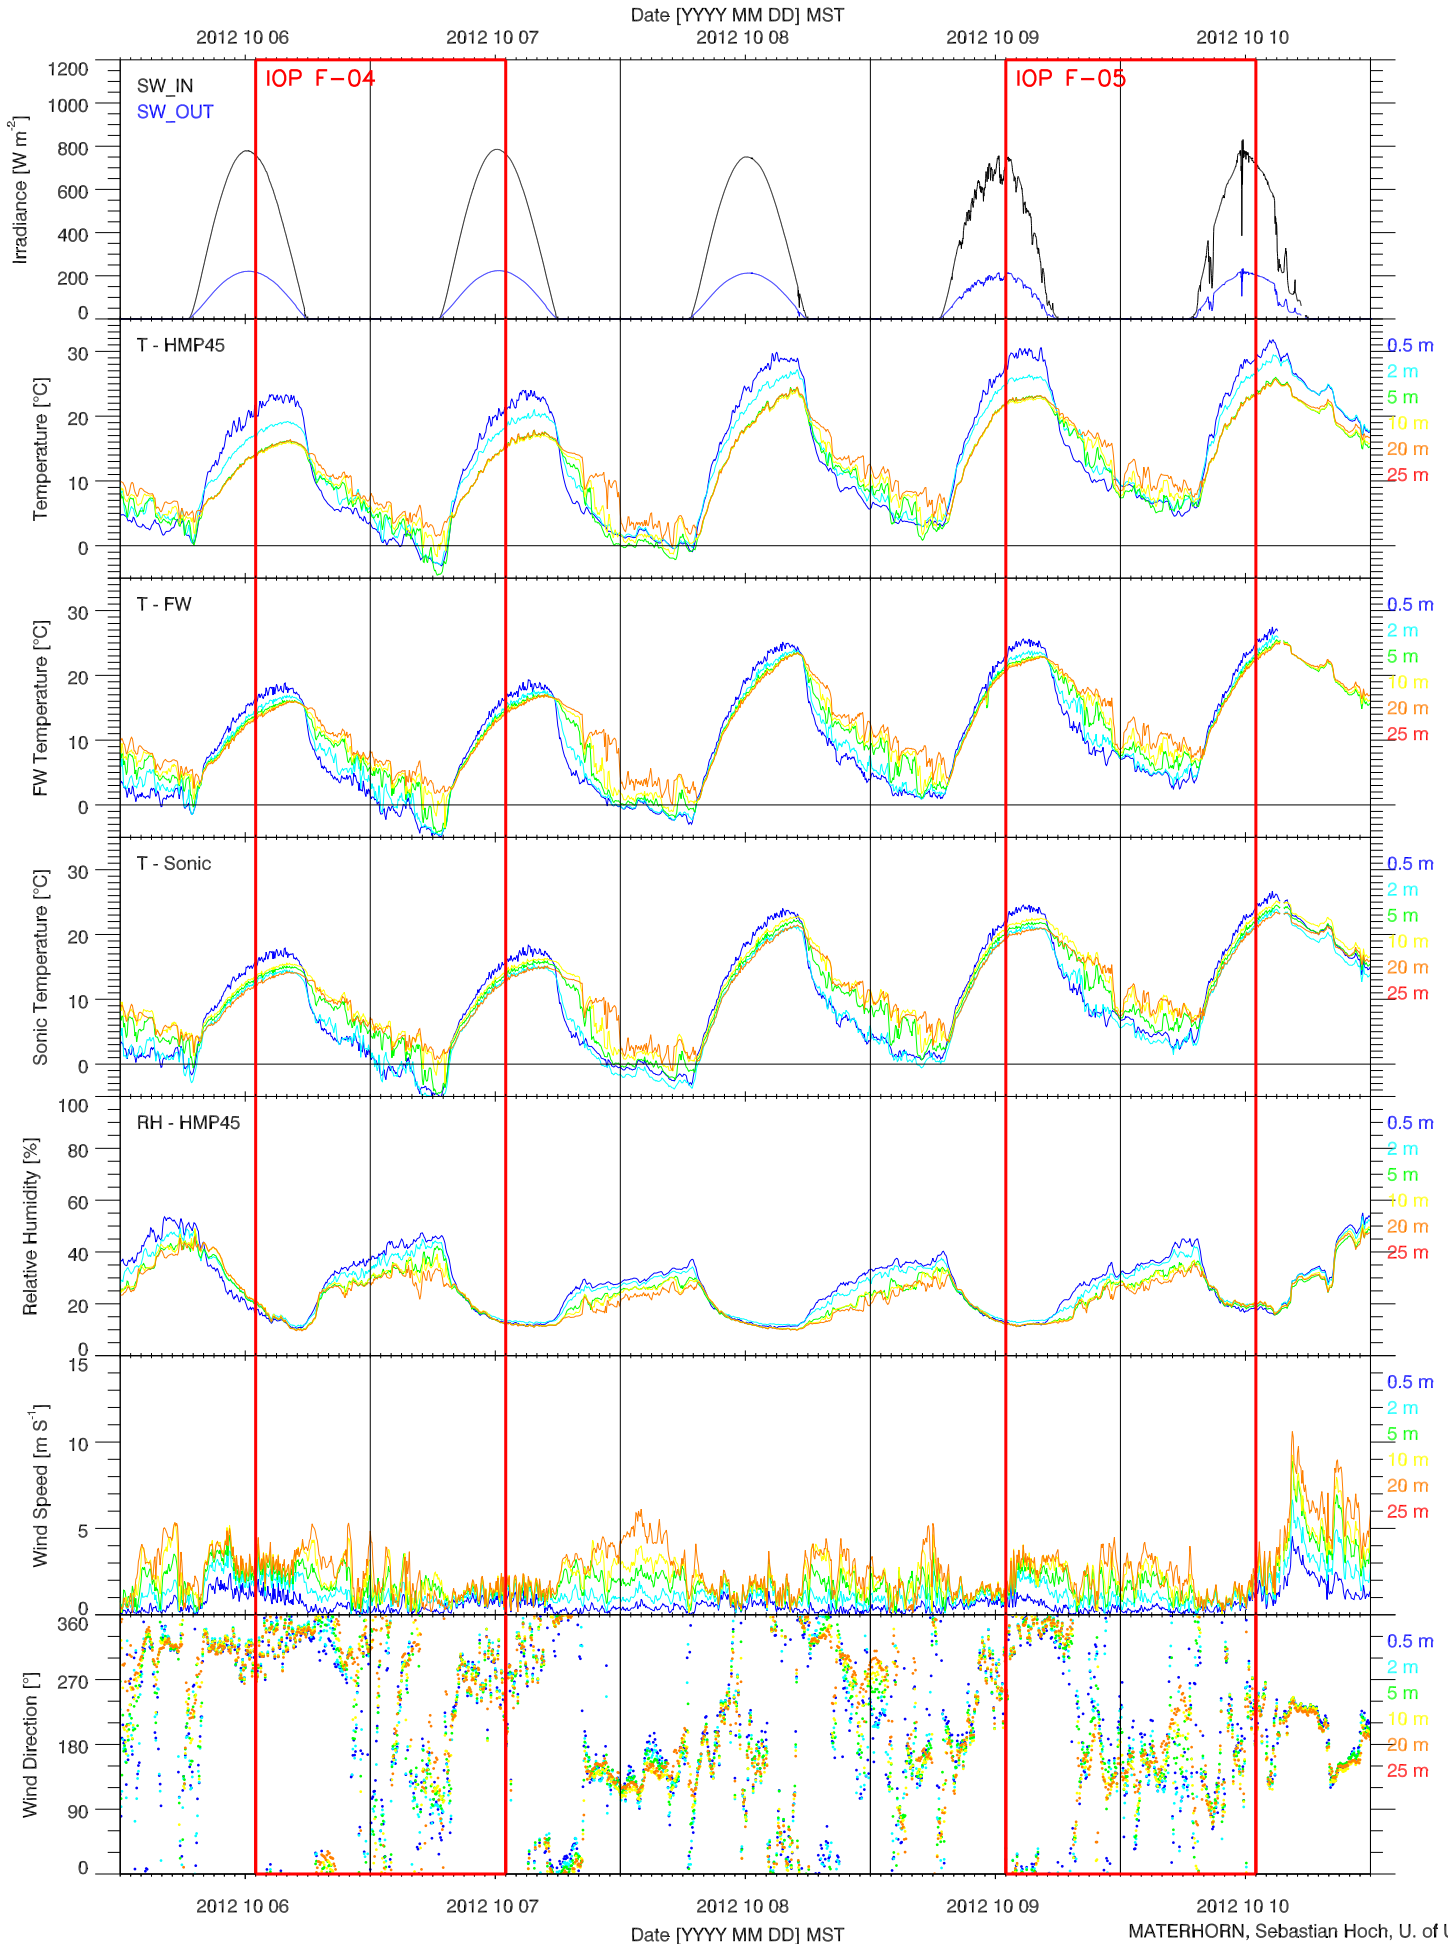

EFS SAGE - TOWER DATA QUICKLOOK

EFS SAGE - RADIATION & BASIC MET QUICKLOOK

EFS SAGE - SOIL T & GHF QUICKLOOK

EFS SAGE - SOIL PROPERTIES QUICKLOOK

EFS SAGE - ENERGY BALANCE QUICKLOOK

EFS SAGE - TOWER DATA QUICKLOOK

EFS SAGE - RADIATION & BASIC MET QUICKLOOK

EFS SAGE - SOIL T & GHF QUICKLOOK

EFS SAGE - SOIL PROPERTIES QUICKLOOK

EFS SAGE - ENERGY BALANCE QUICKLOOK

EFS SAGE - TOWER DATA QUICKLOOK

EFS SAGE - RADIATION & BASIC MET QUICKLOOK