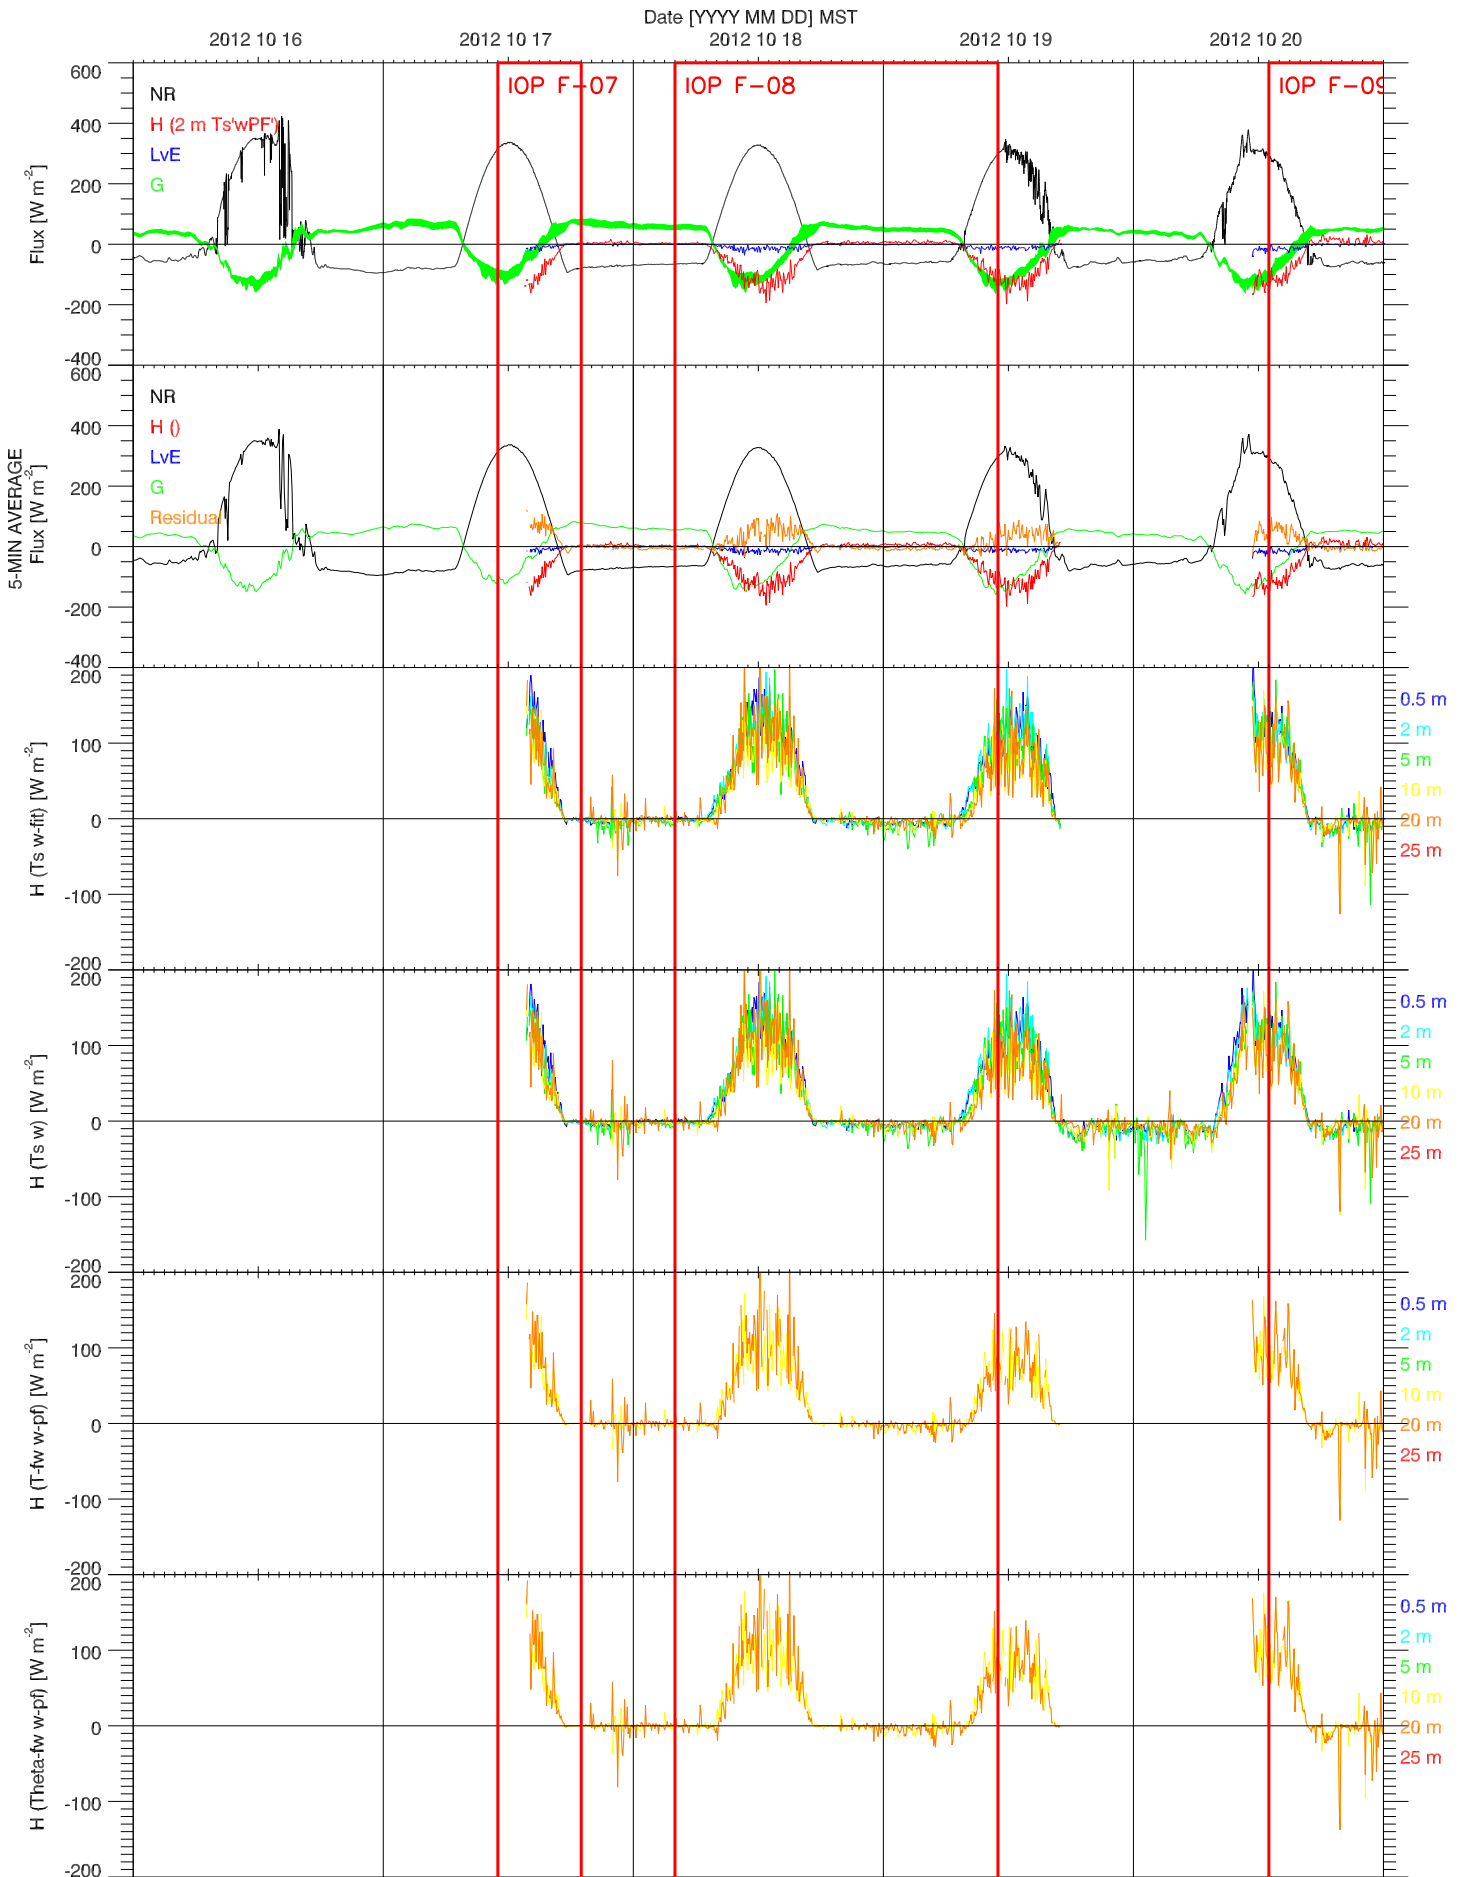

EFS SAGE - ENERGY BALANCE QUICKLOOK