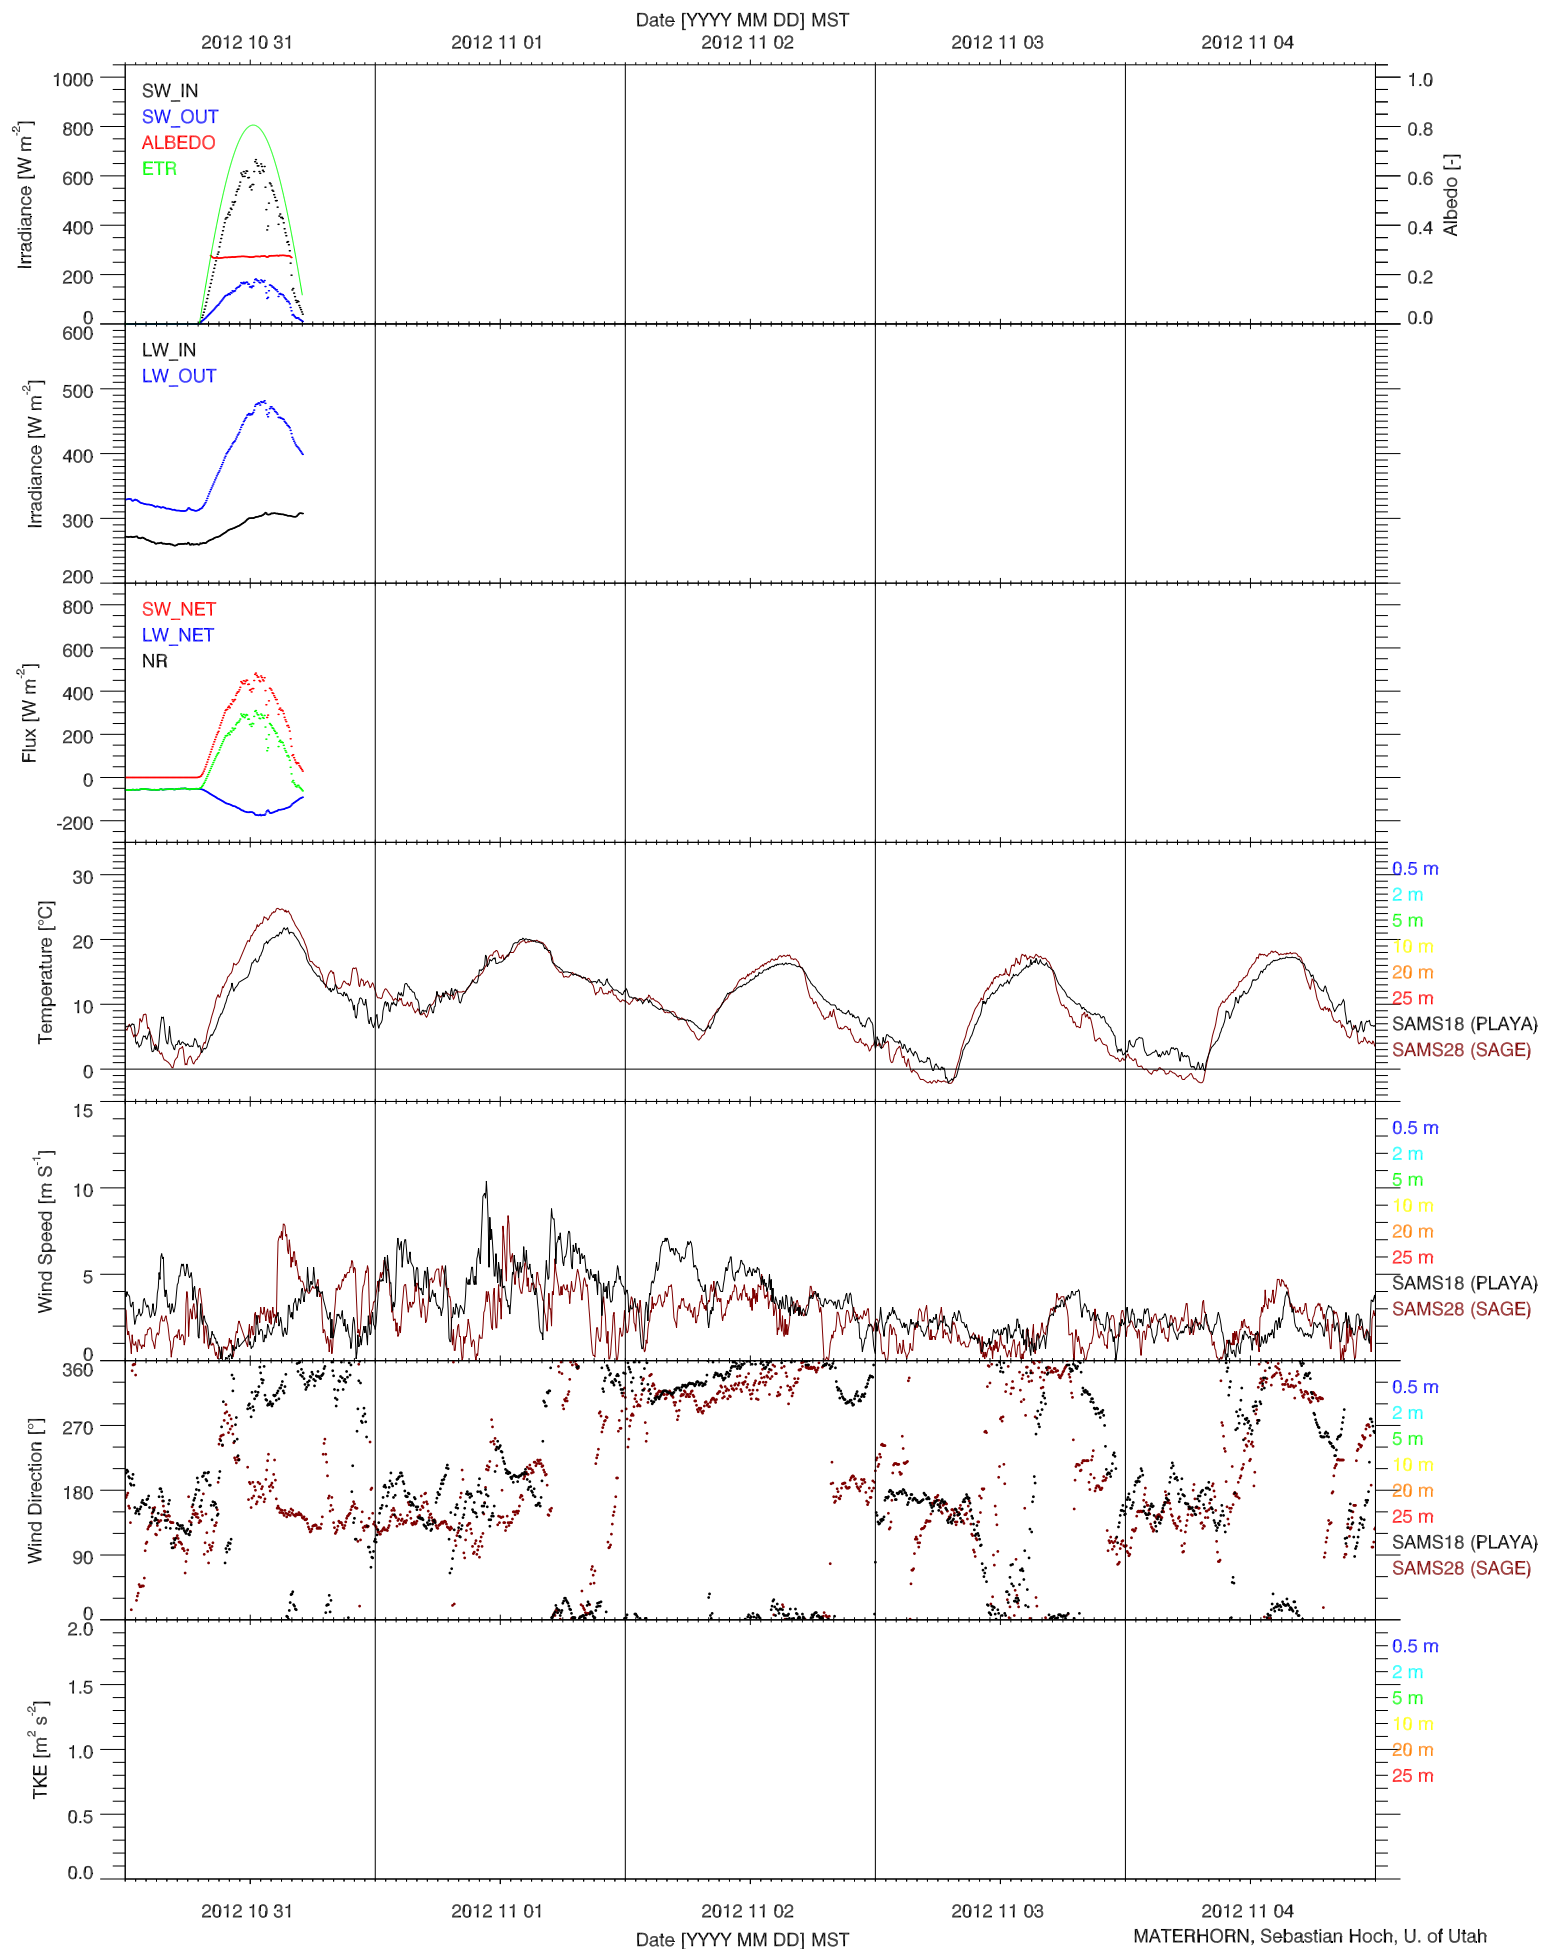

EFS SAGE - RADIATION & BASIC MET QUICKLOOK