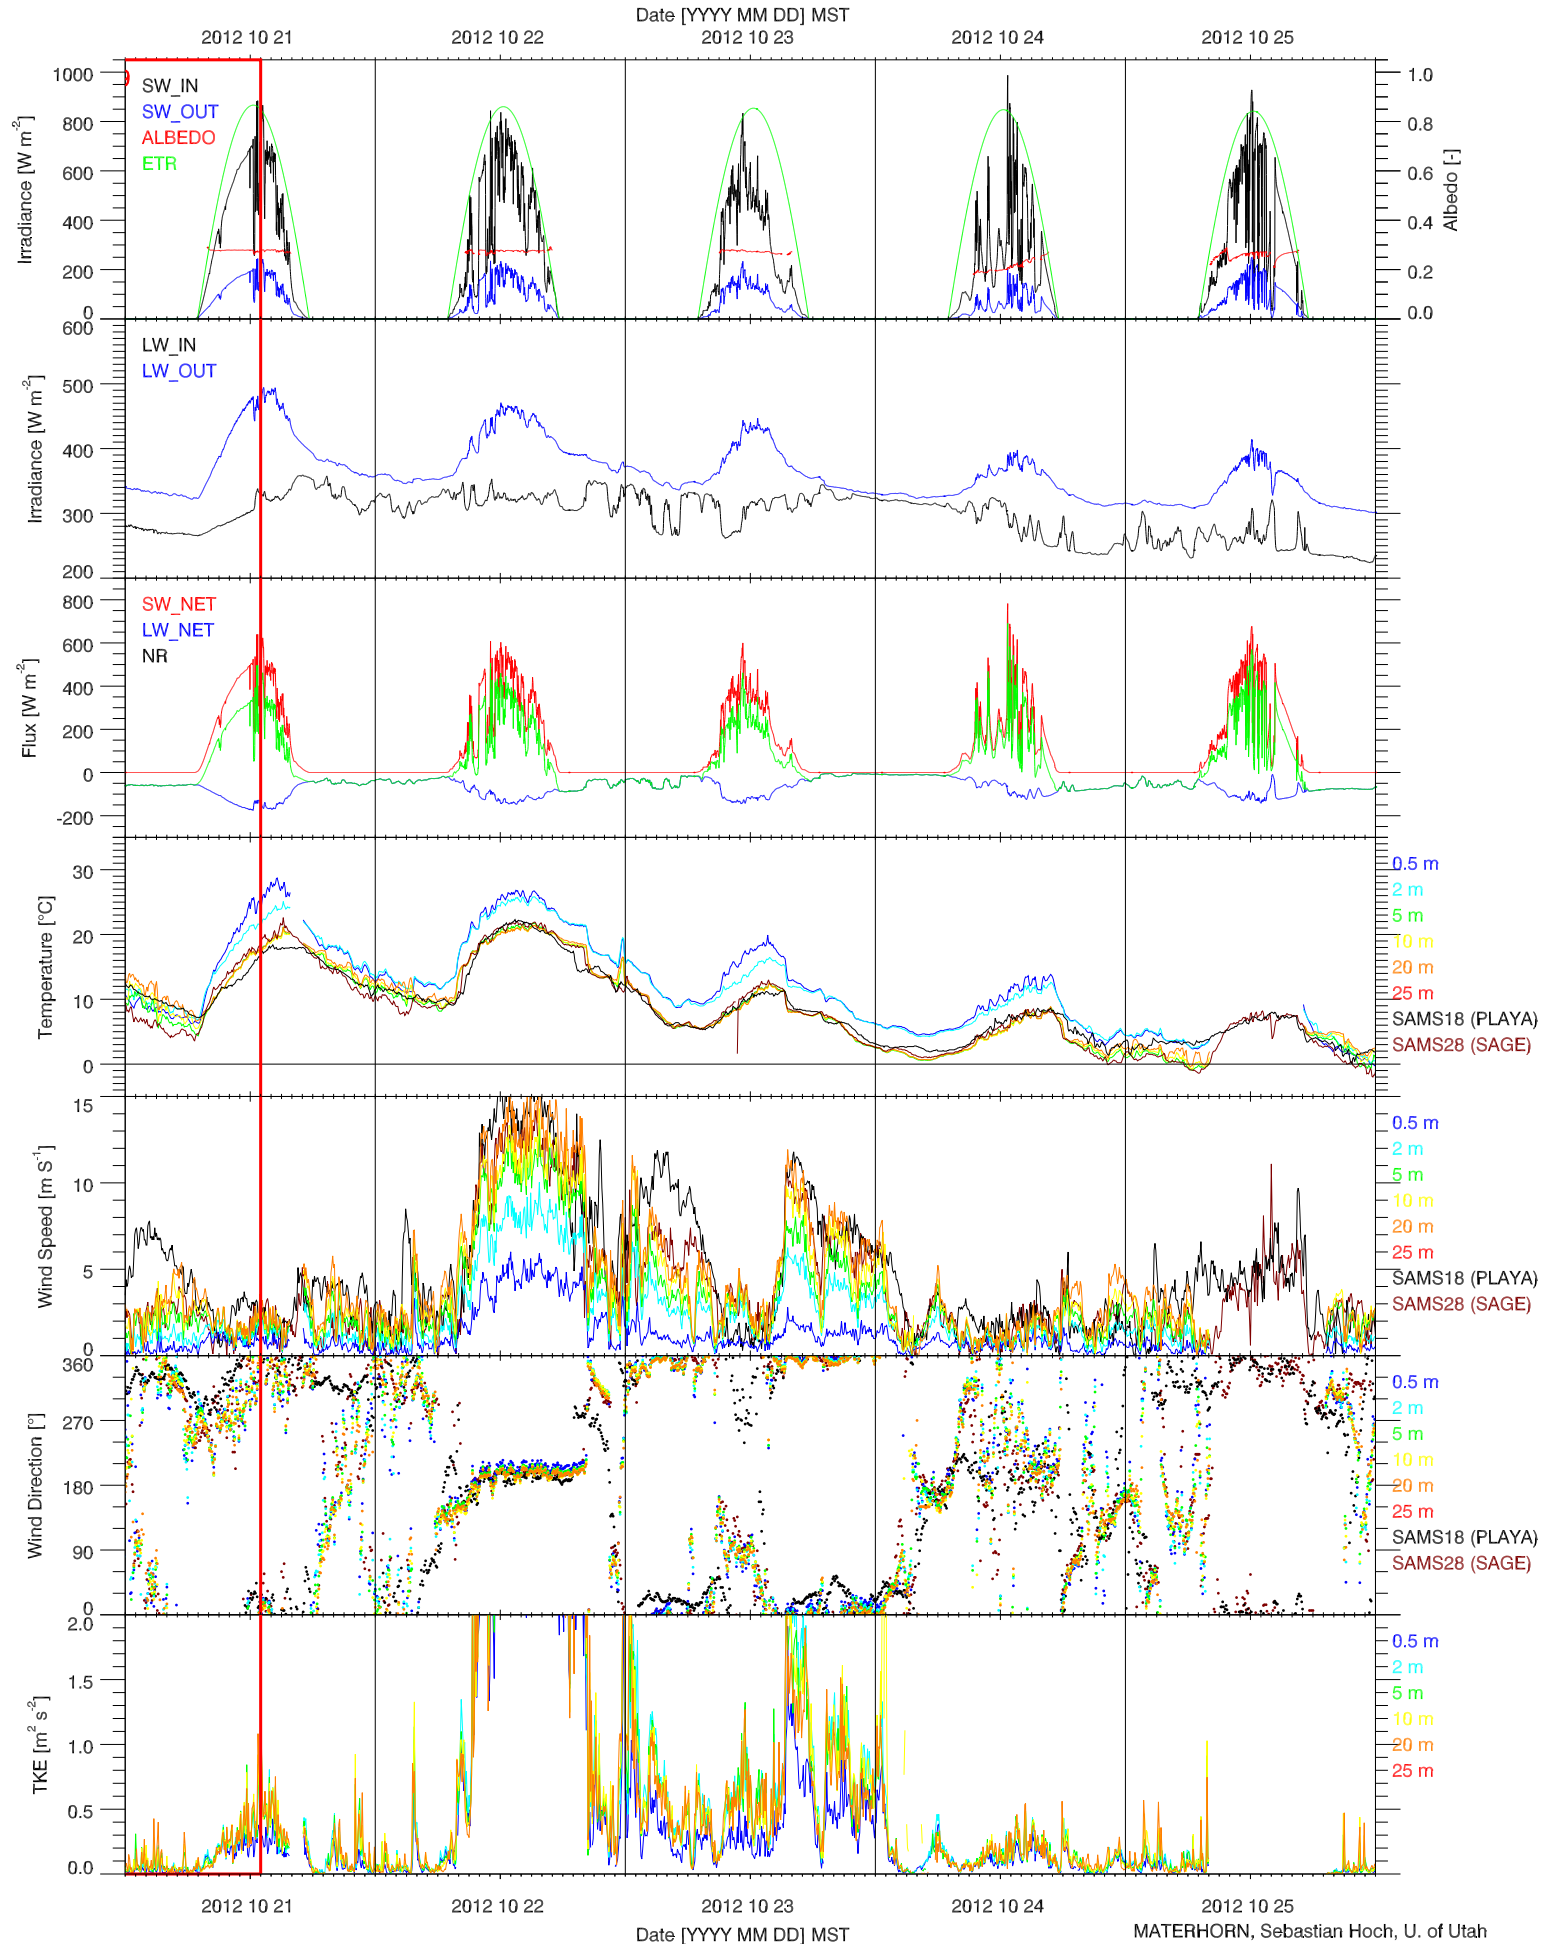

EFS SAGE - SOIL PROPERTIES QUICKLOOK

EFS SAGE - ENERGY BALANCE QUICKLOOK

EFS SAGE - TOWER DATA QUICKLOOK

EFS SAGE - RADIATION & BASIC MET QUICKLOOK

EFS SAGE - SOIL T & GHF QUICKLOOK

EFS SAGE - SOIL PROPERTIES QUICKLOOK