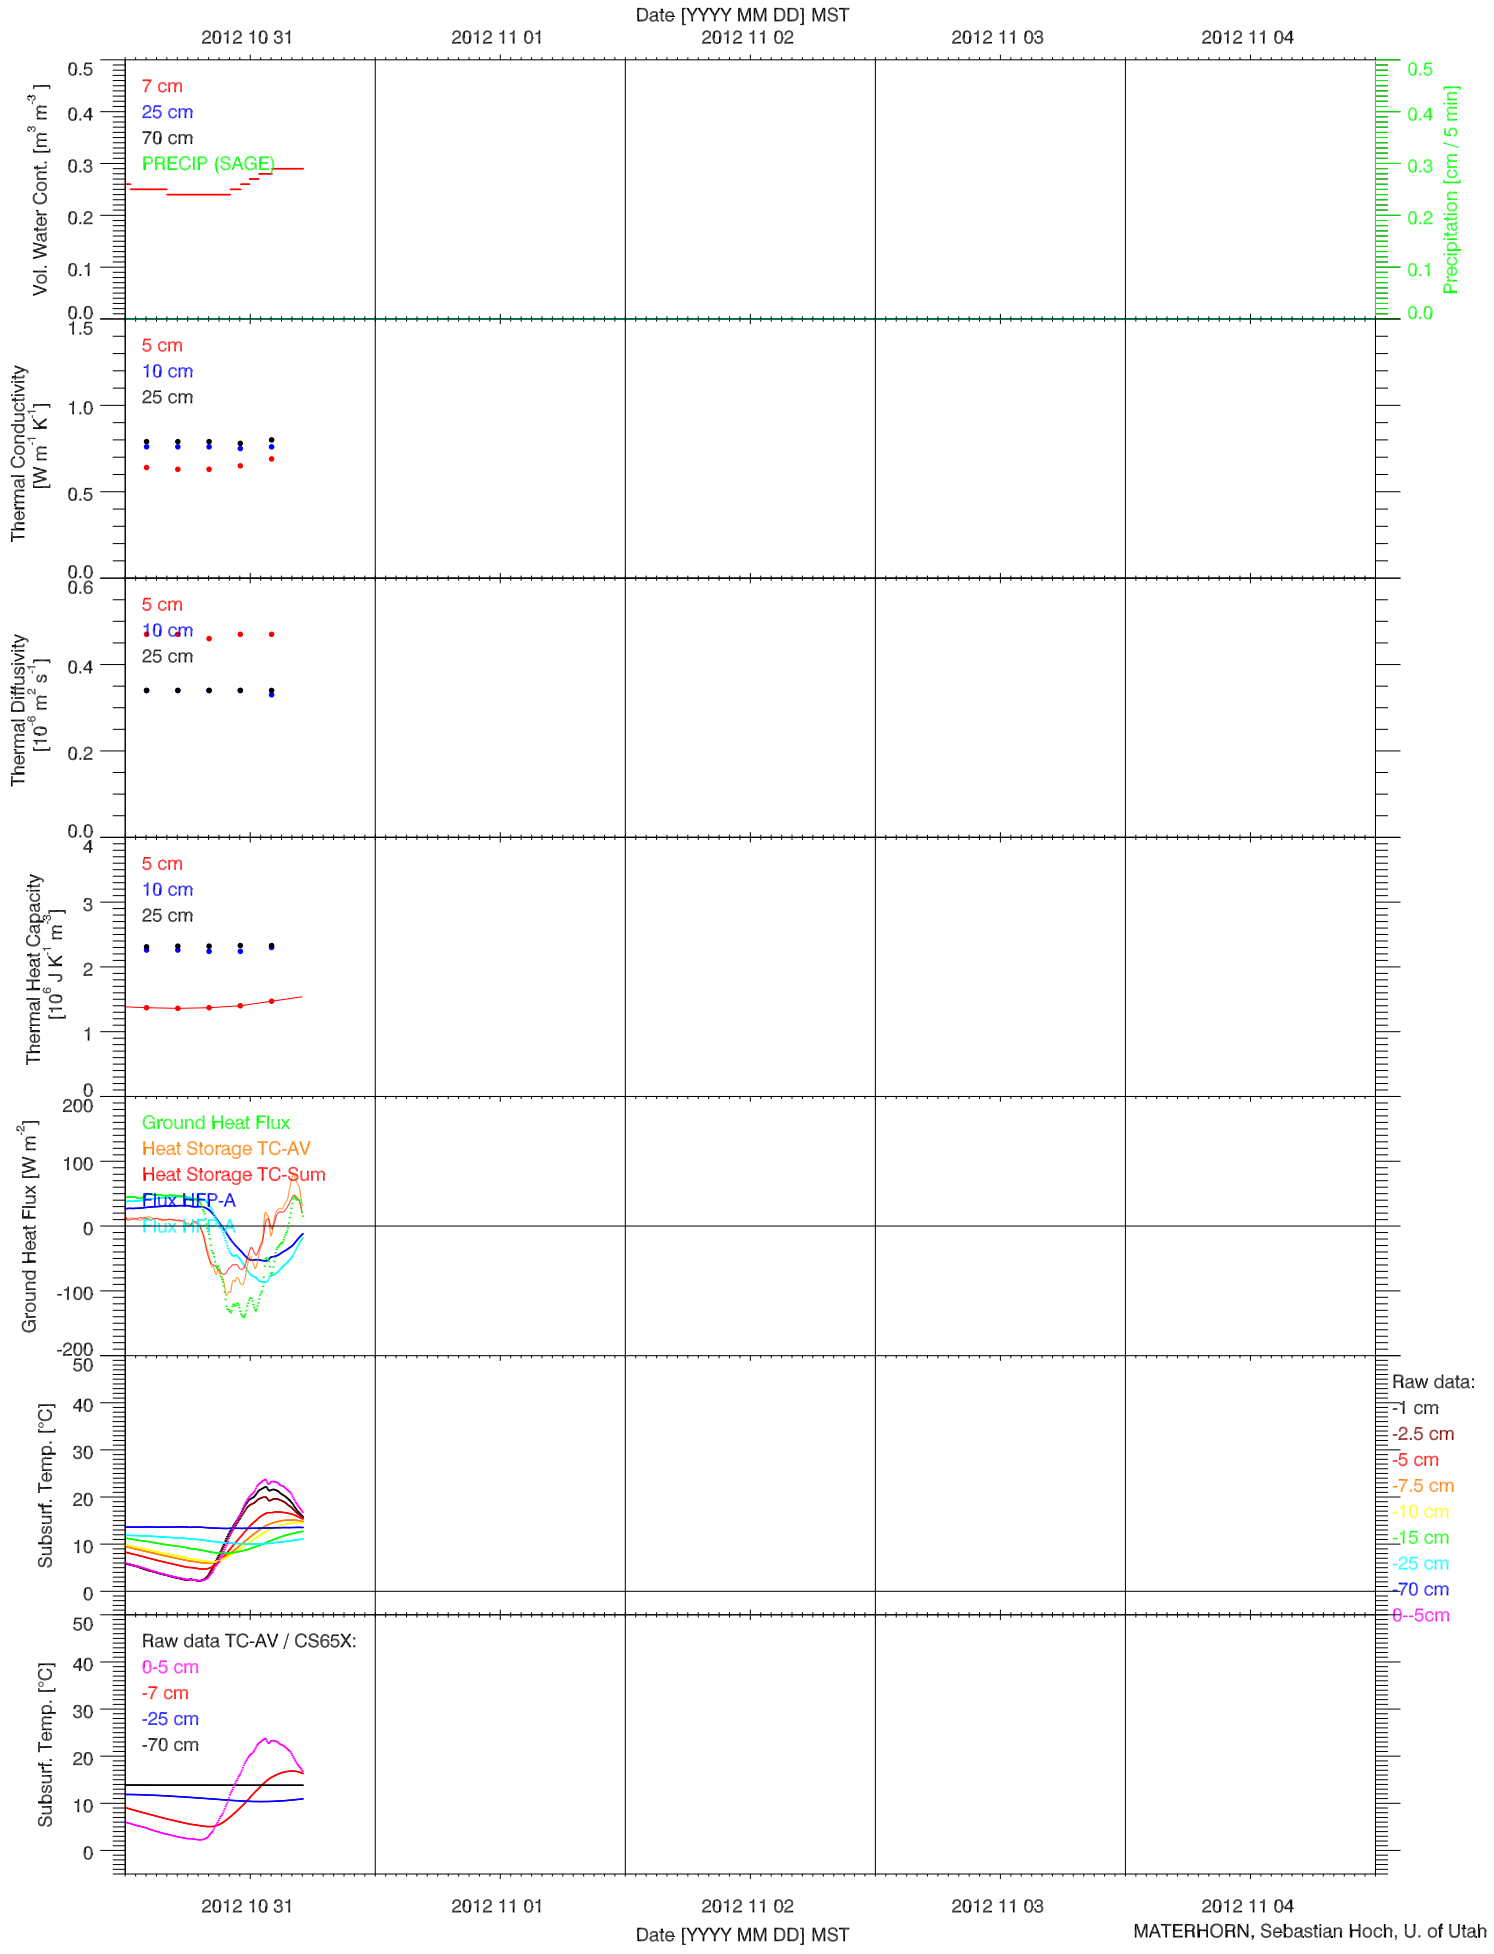

EFS SAGE - SOIL PROPERTIES QUICKLOOK

EFS SAGE - ENERGY BALANCE QUICKLOOK

EFS SAGE - TOWER DATA QUICKLOOK

EFS SAGE - RADIATION & BASIC MET QUICKLOOK

EFS SAGE - SOIL T & GHF QUICKLOOK

EFS SAGE - SOIL PROPERTIES QUICKLOOK

EFS SAGE - ENERGY BALANCE QUICKLOOK

EFS SAGE - TOWER DATA QUICKLOOK

EFS SAGE - RADIATION & BASIC MET QUICKLOOK

EFS SAGE - SOIL T & GHF QUICKLOOK

EFS SAGE - SOIL PROPERTIES QUICKLOOK

EFS SAGE - ENERGY BALANCE QUICKLOOK

EFS SAGE - TOWER DATA QUICKLOOK

2012 10 31

2012 11 01

Date [YYYY MM DD] MST
2012 11 02

2012 11 03

2012 11 04

2012 10 31

2012 11 01

2012 11 02

2012 11 03

2012 11 04

Date [YYYY MM DD] MST

EFS SAGE - RADIATION & BASIC MET QUICKLOOK

EFS SAGE - SOIL T & GHF QUICKLOOK

EFS SAGE - SOIL PROPERTIES QUICKLOOK

EFS SAGE - ENERGY BALANCE QUICKLOOK