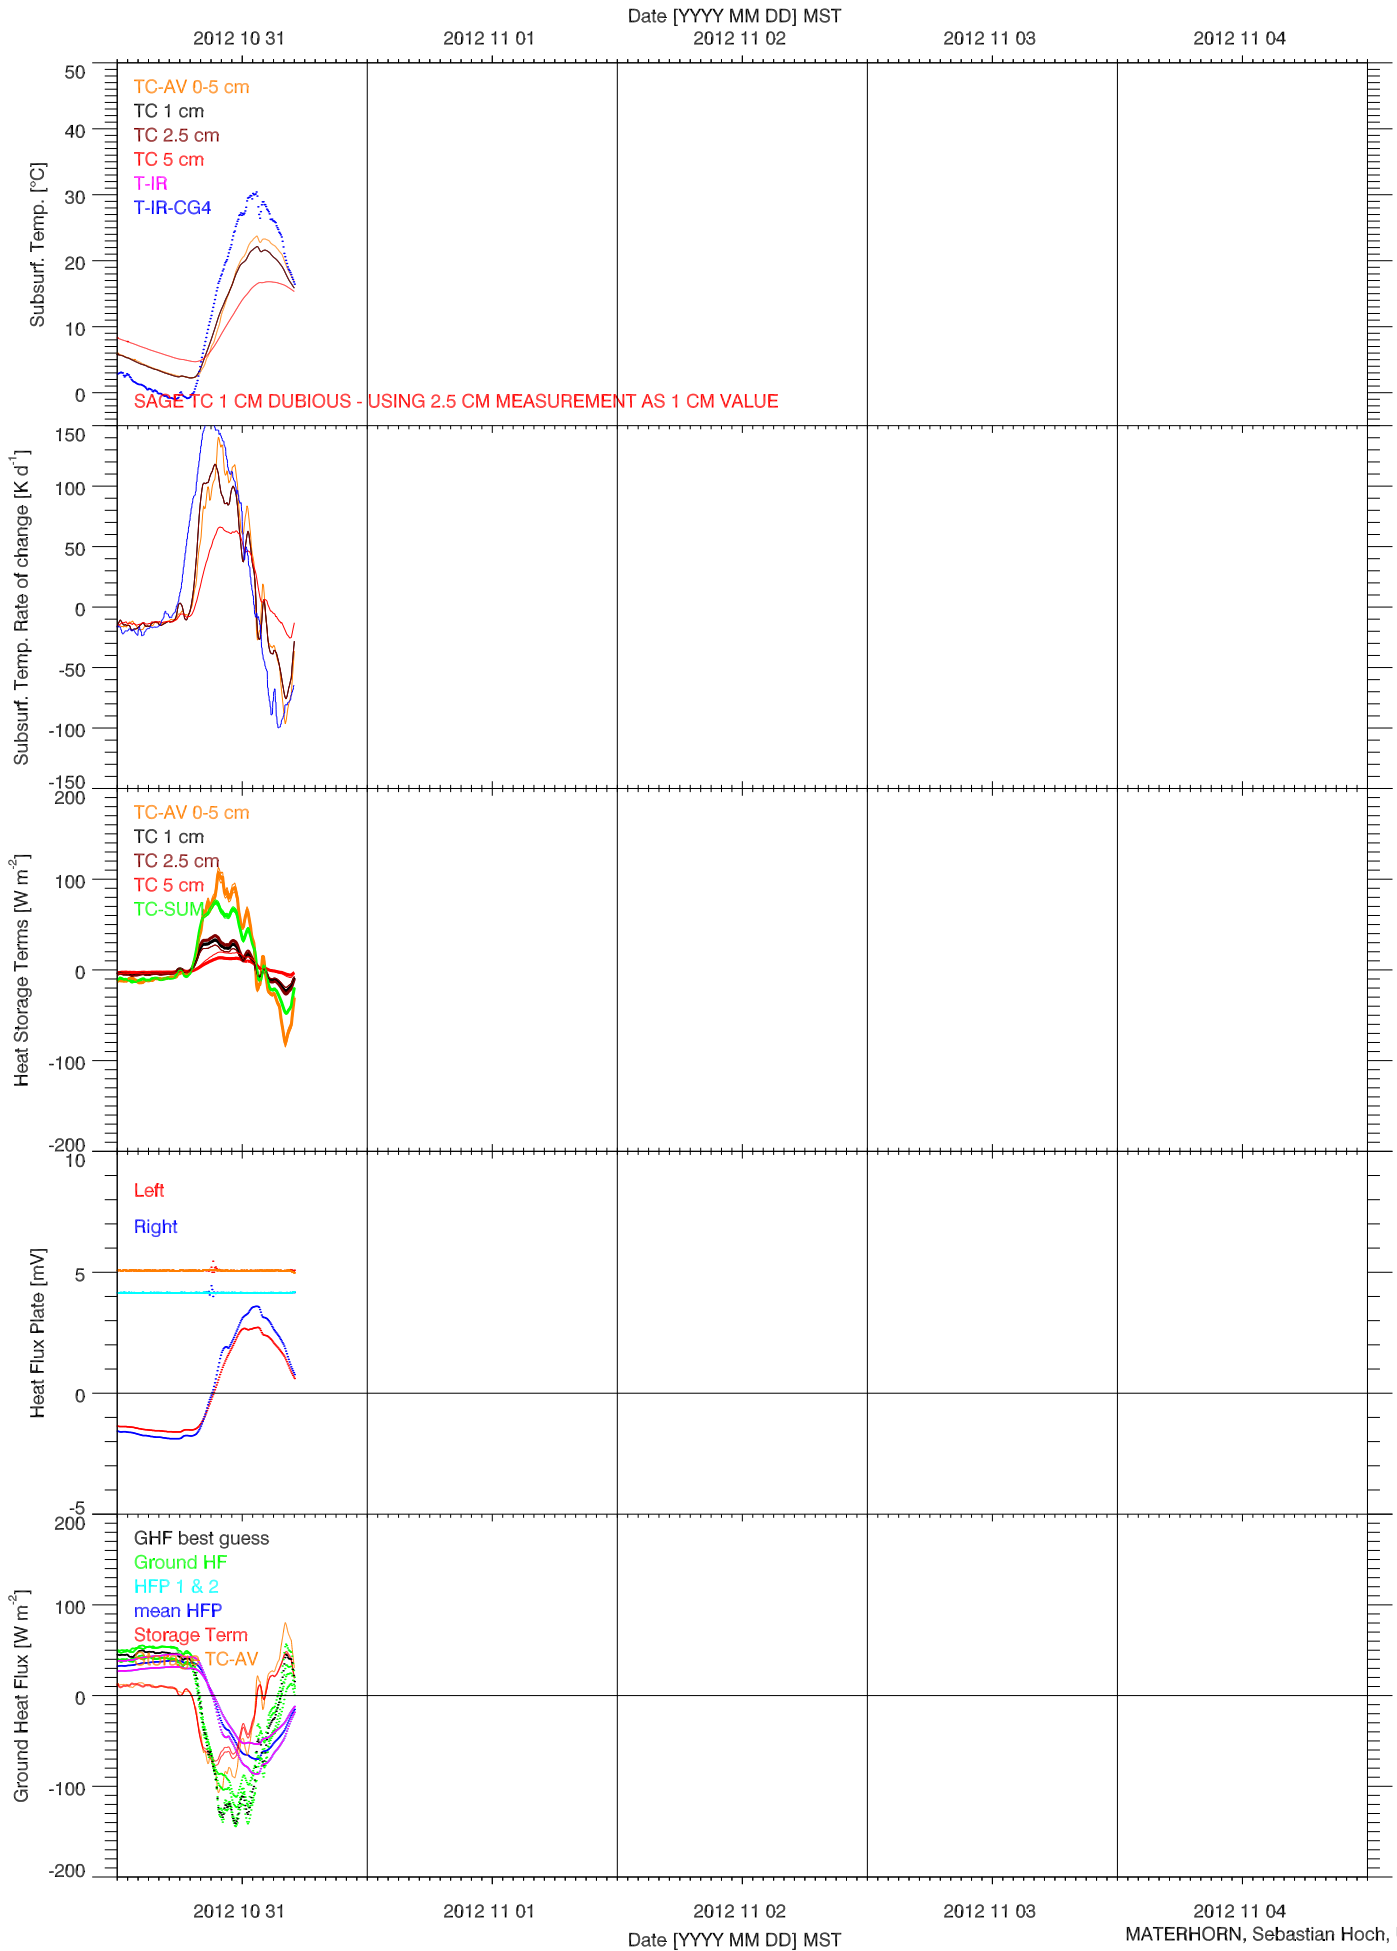

EFS SAGE - TOWER DATA QUICKLOOK

2012 10 31

2012 11 01

Date [YYYY MM DD] MST
2012 11 02

2012 11 03

2012 11 04

2012 10 31

2012 11 01

2012 11 02

2012 11 03

2012 11 04

Date [YYYY MM DD] MST

EFS SAGE - RADIATION & BASIC MET QUICKLOOK

EFS SAGE - SOIL T & GHF QUICKLOOK

EFS SAGE - SOIL PROPERTIES QUICKLOOK

EFS SAGE - ENERGY BALANCE QUICKLOOK