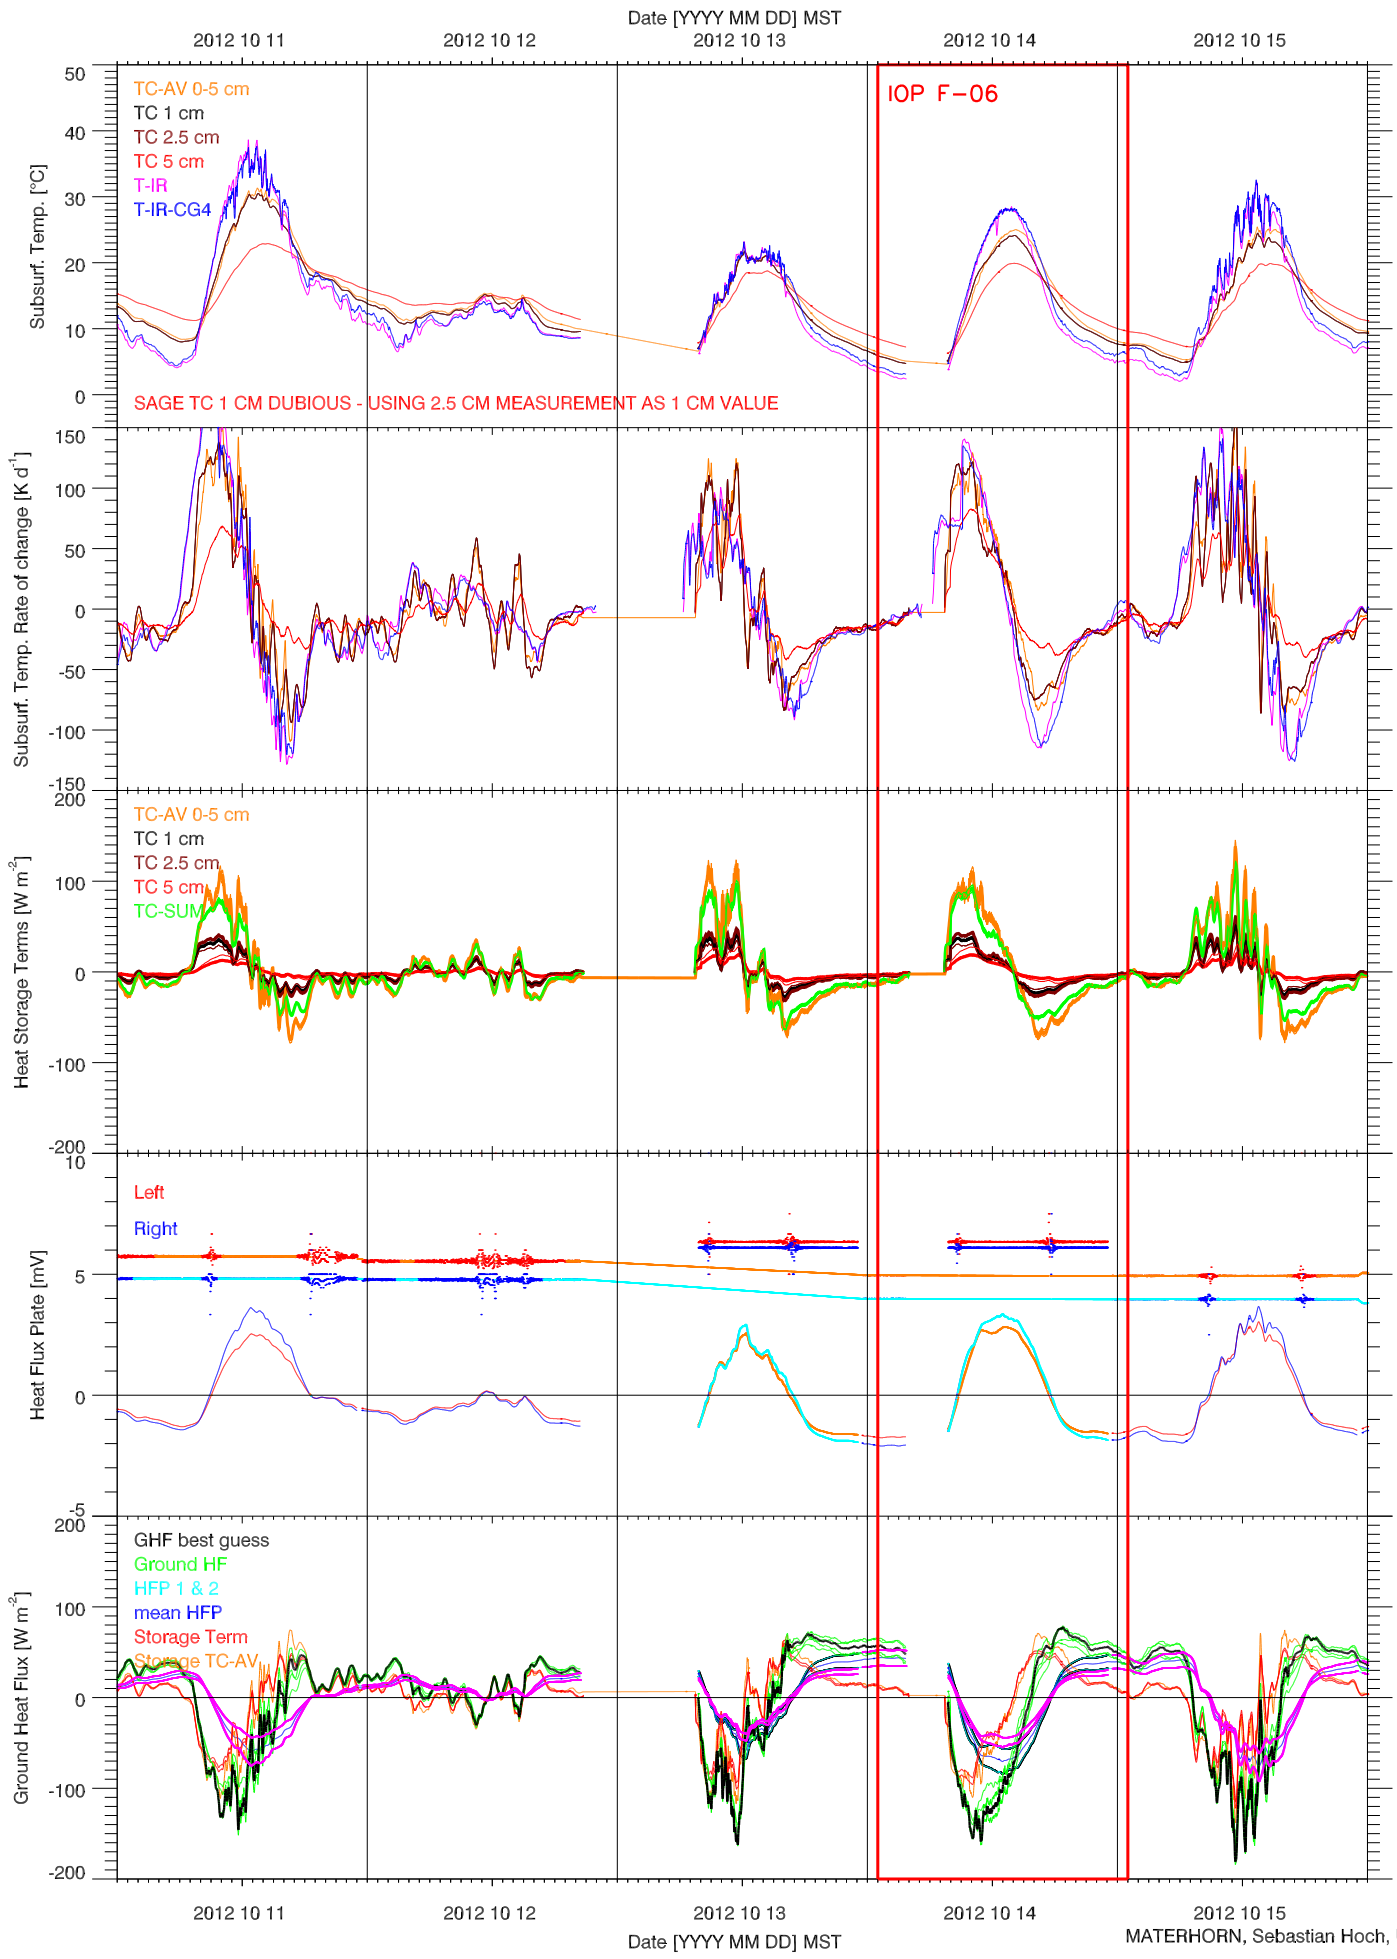

EFS SAGE - TOWER DATA QUICKLOOK

EFS SAGE - RADIATION & BASIC MET QUICKLOOK

EFS SAGE - SOIL T & GHF QUICKLOOK

EFS SAGE - SOIL PROPERTIES QUICKLOOK

EFS SAGE - ENERGY BALANCE QUICKLOOK

EFS SAGE - TOWER DATA QUICKLOOK

EFS SAGE - RADIATION & BASIC MET QUICKLOOK

EFS SAGE - SOIL T & GHF QUICKLOOK

EFS SAGE - SOIL PROPERTIES QUICKLOOK

EFS SAGE - ENERGY BALANCE QUICKLOOK

EFS SAGE - TOWER DATA QUICKLOOK

EFS SAGE - RADIATION & BASIC MET QUICKLOOK

EFS SAGE - SOIL T & GHF QUICKLOOK

EFS SAGE - SOIL PROPERTIES QUICKLOOK

EFS SAGE - ENERGY BALANCE QUICKLOOK

EFS SAGE - TOWER DATA QUICKLOOK

EFS SAGE - RADIATION & BASIC MET QUICKLOOK

EFS SAGE - SOIL T & GHF QUICKLOOK