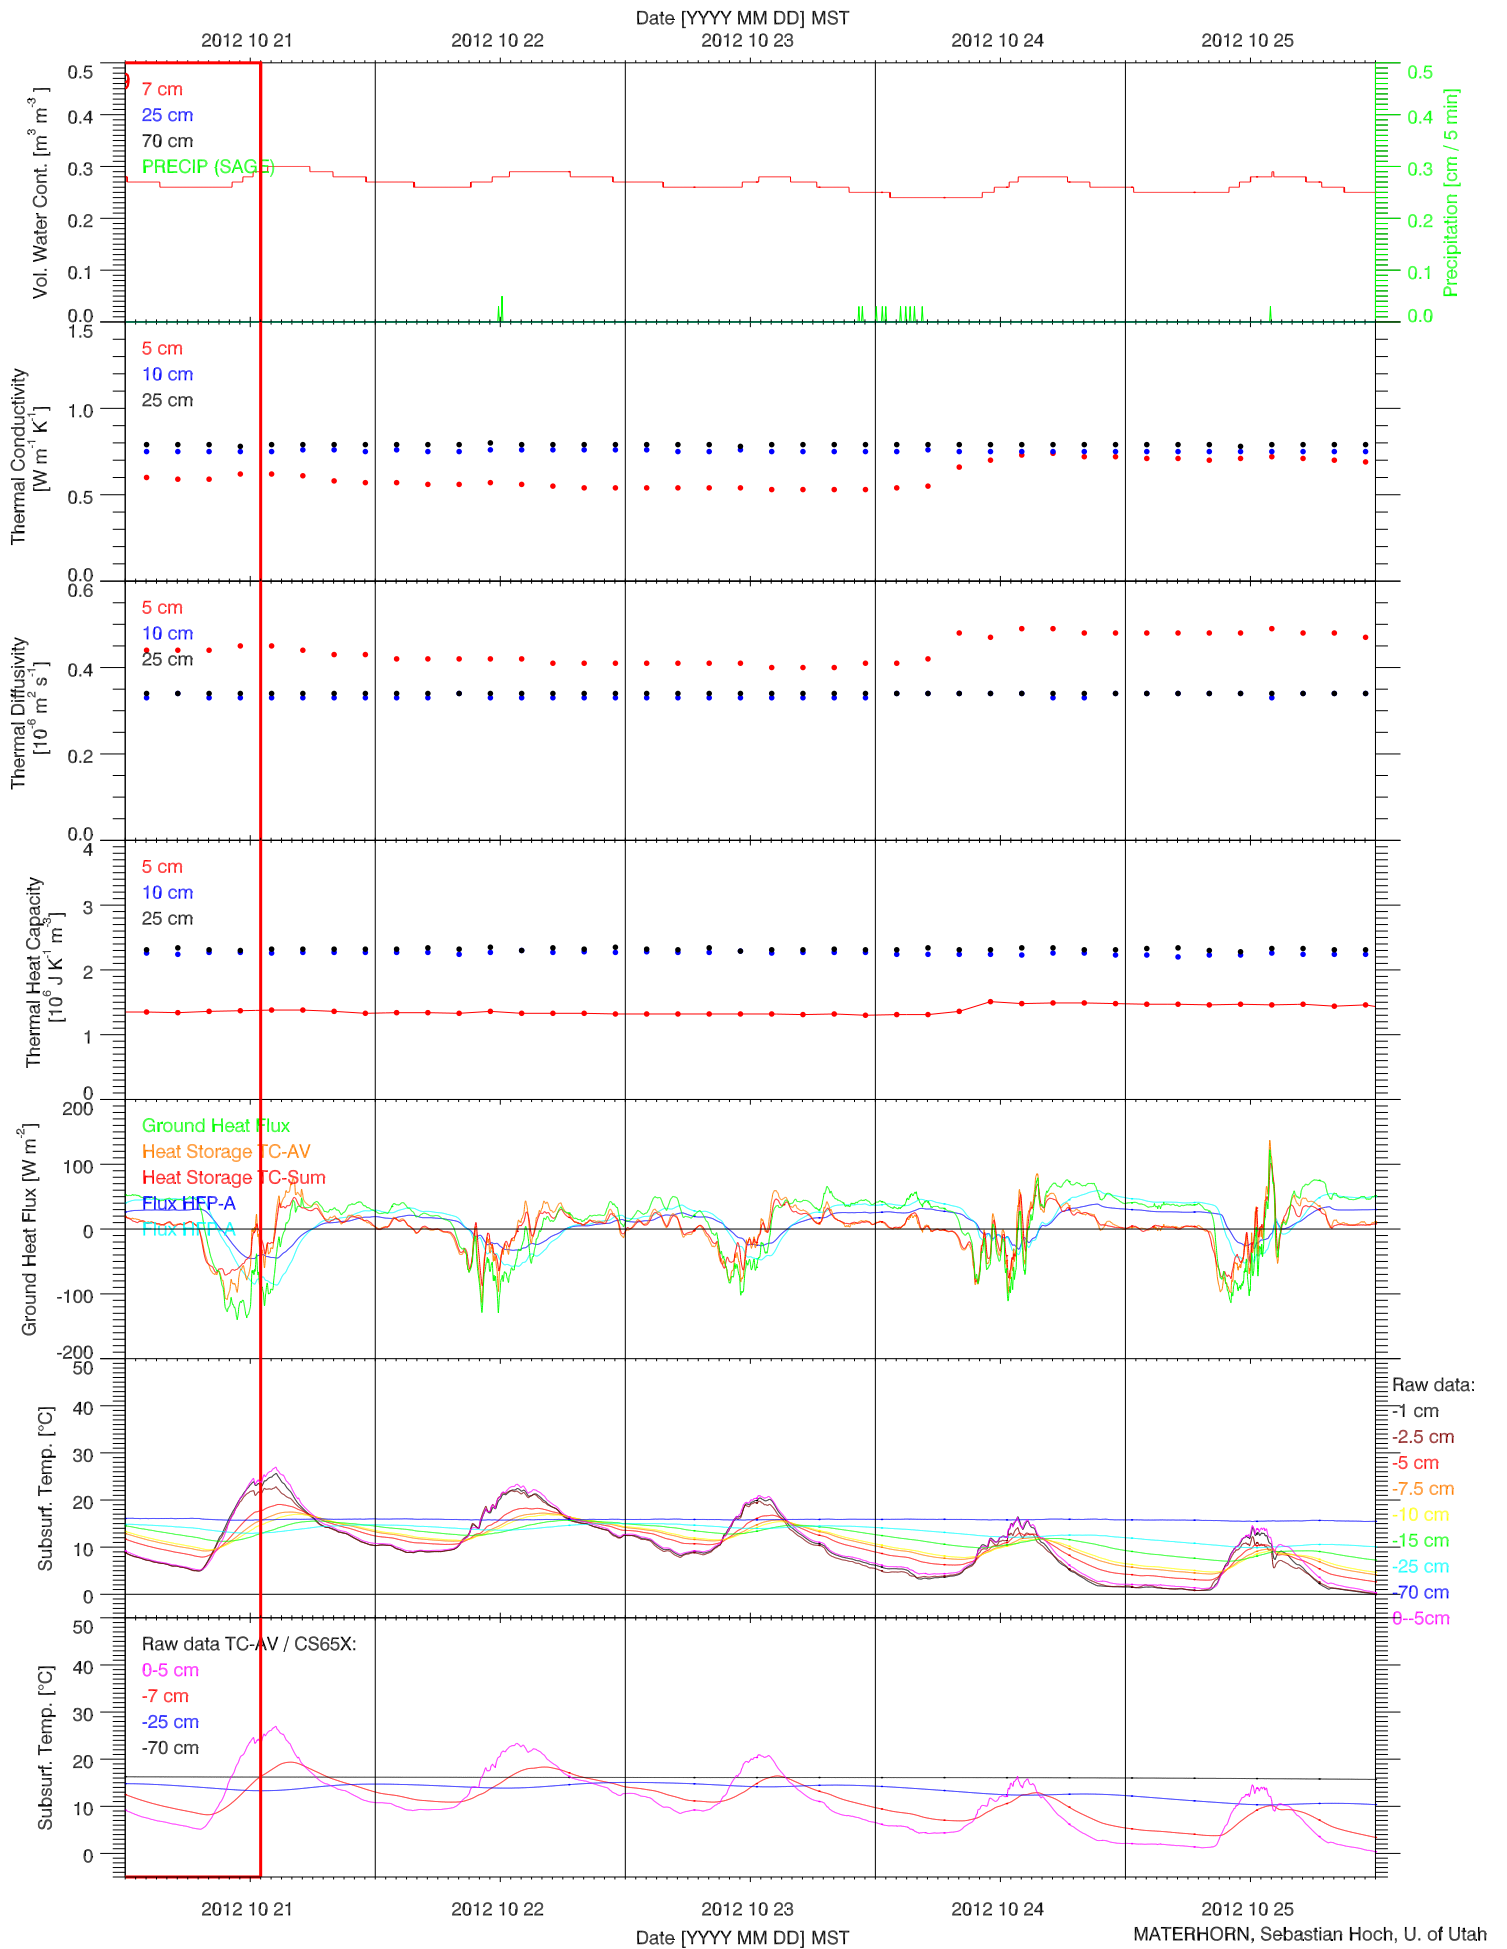

EFS SAGE - SOIL T & GHF QUICKLOOK

EFS SAGE - SOIL PROPERTIES QUICKLOOK

EFS SAGE - ENERGY BALANCE QUICKLOOK

EFS SAGE - TOWER DATA QUICKLOOK

EFS SAGE - RADIATION & BASIC MET QUICKLOOK

EFS SAGE - SOIL T & GHF QUICKLOOK

EFS SAGE - SOIL PROPERTIES QUICKLOOK

EFS SAGE - ENERGY BALANCE QUICKLOOK

EFS SAGE - TOWER DATA QUICKLOOK

EFS SAGE - RADIATION & BASIC MET QUICKLOOK

EFS SAGE - SOIL T & GHF QUICKLOOK

EFS SAGE - SOIL PROPERTIES QUICKLOOK

EFS SAGE - ENERGY BALANCE QUICKLOOK

EFS SAGE - TOWER DATA QUICKLOOK

EFS SAGE - RADIATION & BASIC MET QUICKLOOK

EFS SAGE - SOIL T & GHF QUICKLOOK

EFS SAGE - SOIL PROPERTIES QUICKLOOK

EFS SAGE - ENERGY BALANCE QUICKLOOK

EFS SAGE - TOWER DATA QUICKLOOK

2012 10 31

2012 11 01

Date [YYYY MM DD] MST
2012 11 02

2012 11 03

2012 11 04

2012 10 31

2012 11 01