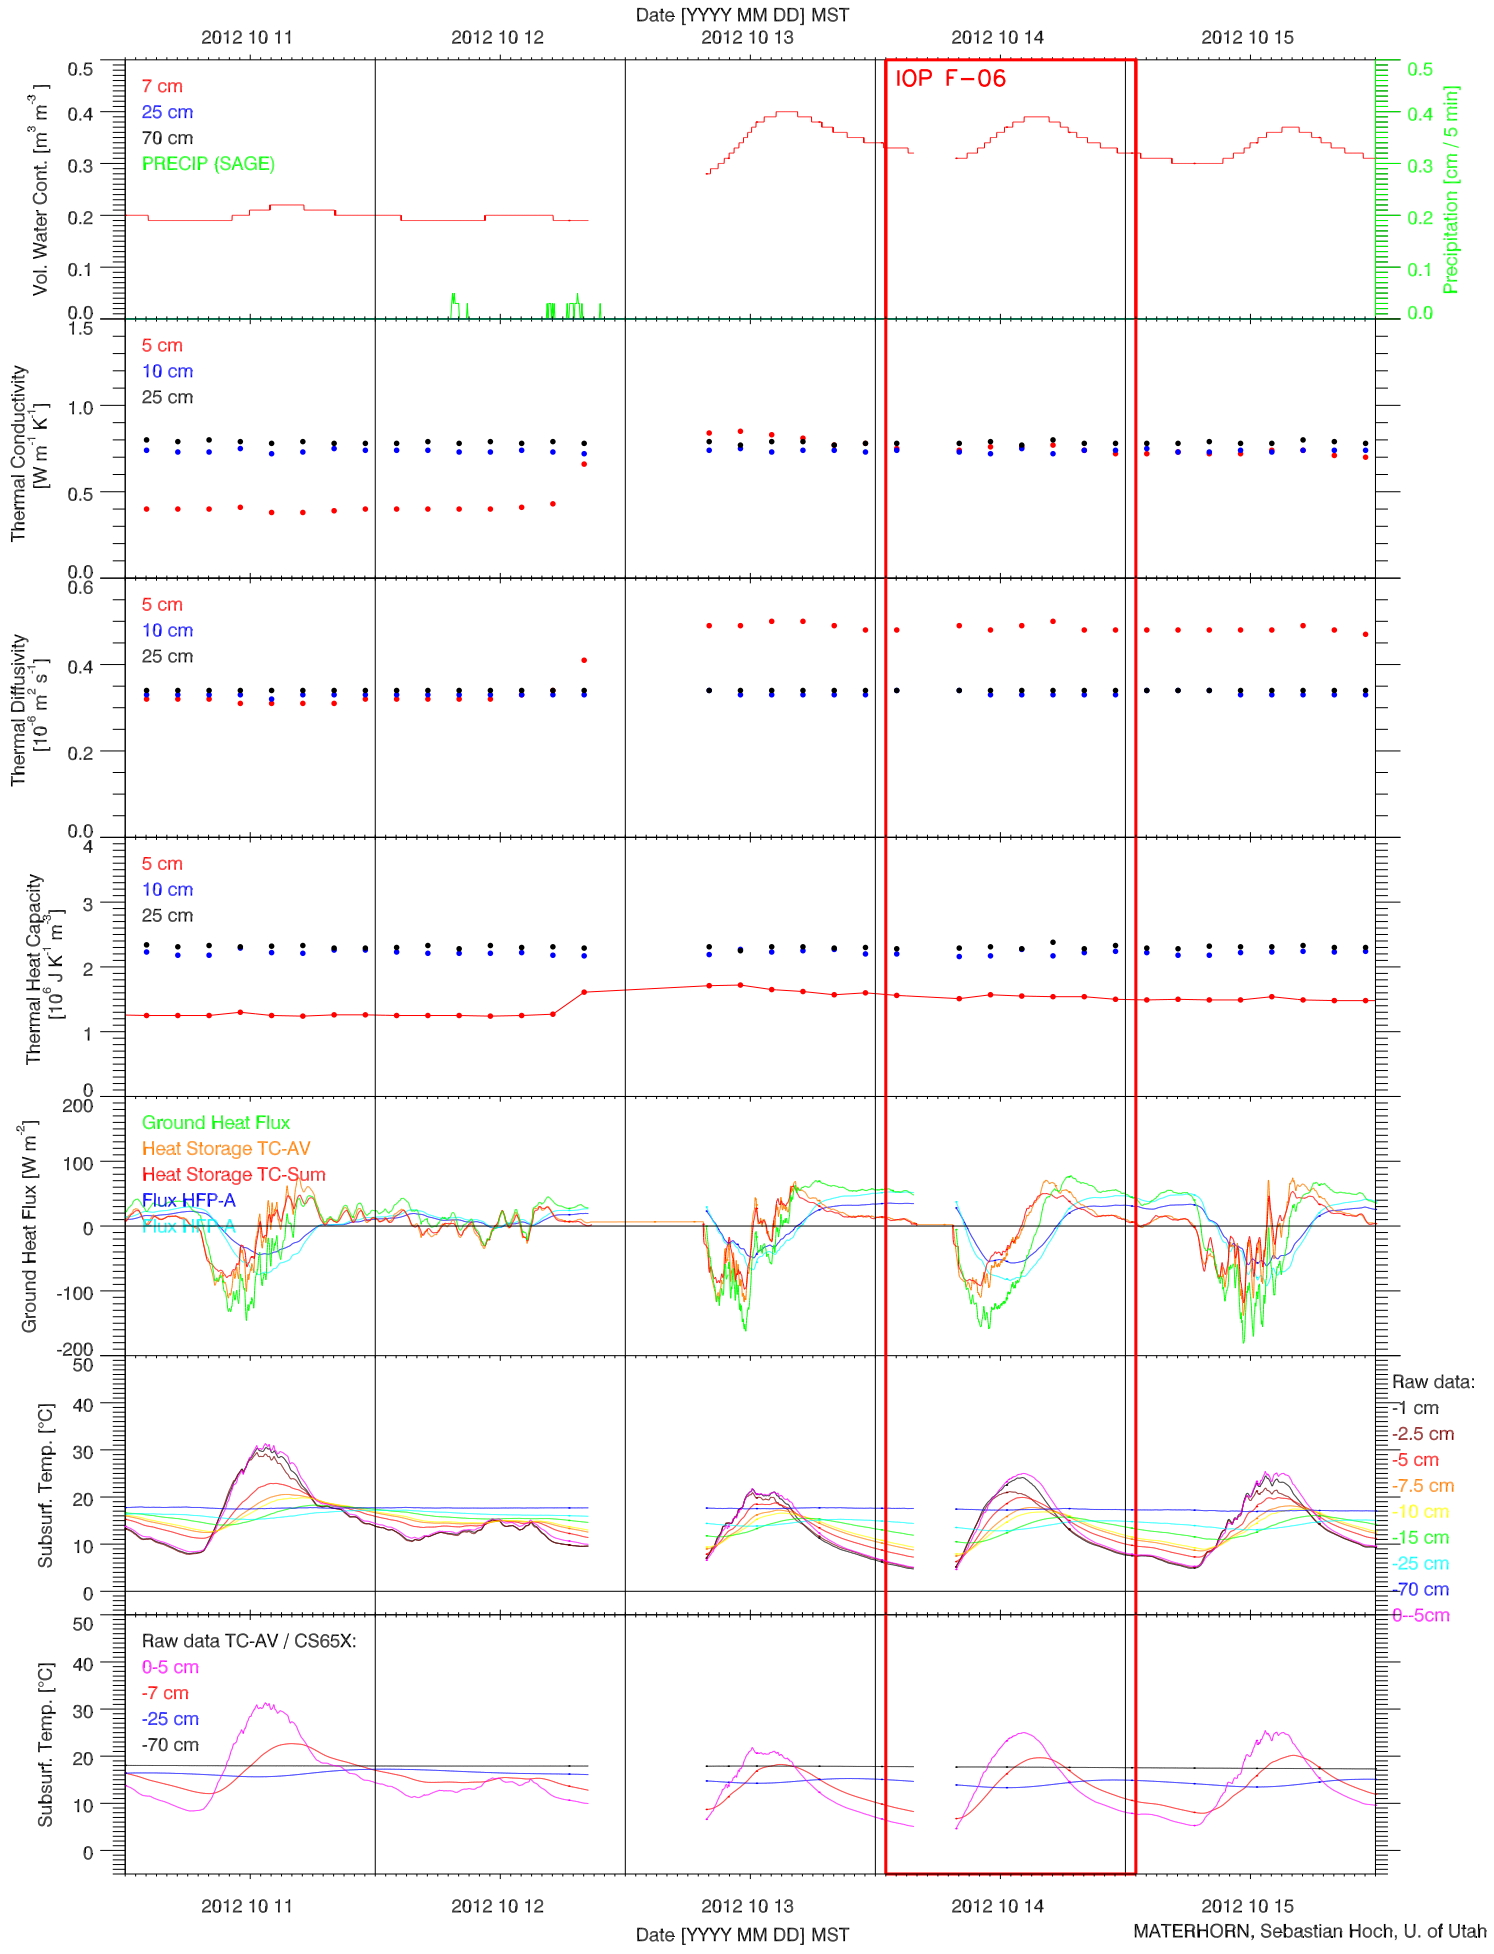

EFS SAGE - TOWER DATA QUICKLOOK

EFS SAGE - RADIATION & BASIC MET QUICKLOOK

EFS SAGE - SOIL T & GHF QUICKLOOK

EFS SAGE - SOIL PROPERTIES QUICKLOOK

EFS SAGE - ENERGY BALANCE QUICKLOOK

EFS SAGE - TOWER DATA QUICKLOOK

EFS SAGE - RADIATION & BASIC MET QUICKLOOK

EFS SAGE - SOIL T & GHF QUICKLOOK

EFS SAGE - SOIL PROPERTIES QUICKLOOK

EFS SAGE - ENERGY BALANCE QUICKLOOK

EFS SAGE - TOWER DATA QUICKLOOK

EFS SAGE - RADIATION & BASIC MET QUICKLOOK

EFS SAGE - SOIL T & GHF QUICKLOOK

EFS SAGE - SOIL PROPERTIES QUICKLOOK

EFS SAGE - ENERGY BALANCE QUICKLOOK

EFS SAGE - TOWER DATA QUICKLOOK

EFS SAGE - RADIATION & BASIC MET QUICKLOOK

EFS SAGE - SOIL T & GHF QUICKLOOK

EFS SAGE - SOIL PROPERTIES QUICKLOOK

EFS SAGE - ENERGY BALANCE QUICKLOOK

EFS SAGE - TOWER DATA QUICKLOOK

EFS SAGE - RADIATION & BASIC MET QUICKLOOK

EFS SAGE - SOIL T & GHF QUICKLOOK

EFS SAGE - SOIL PROPERTIES QUICKLOOK