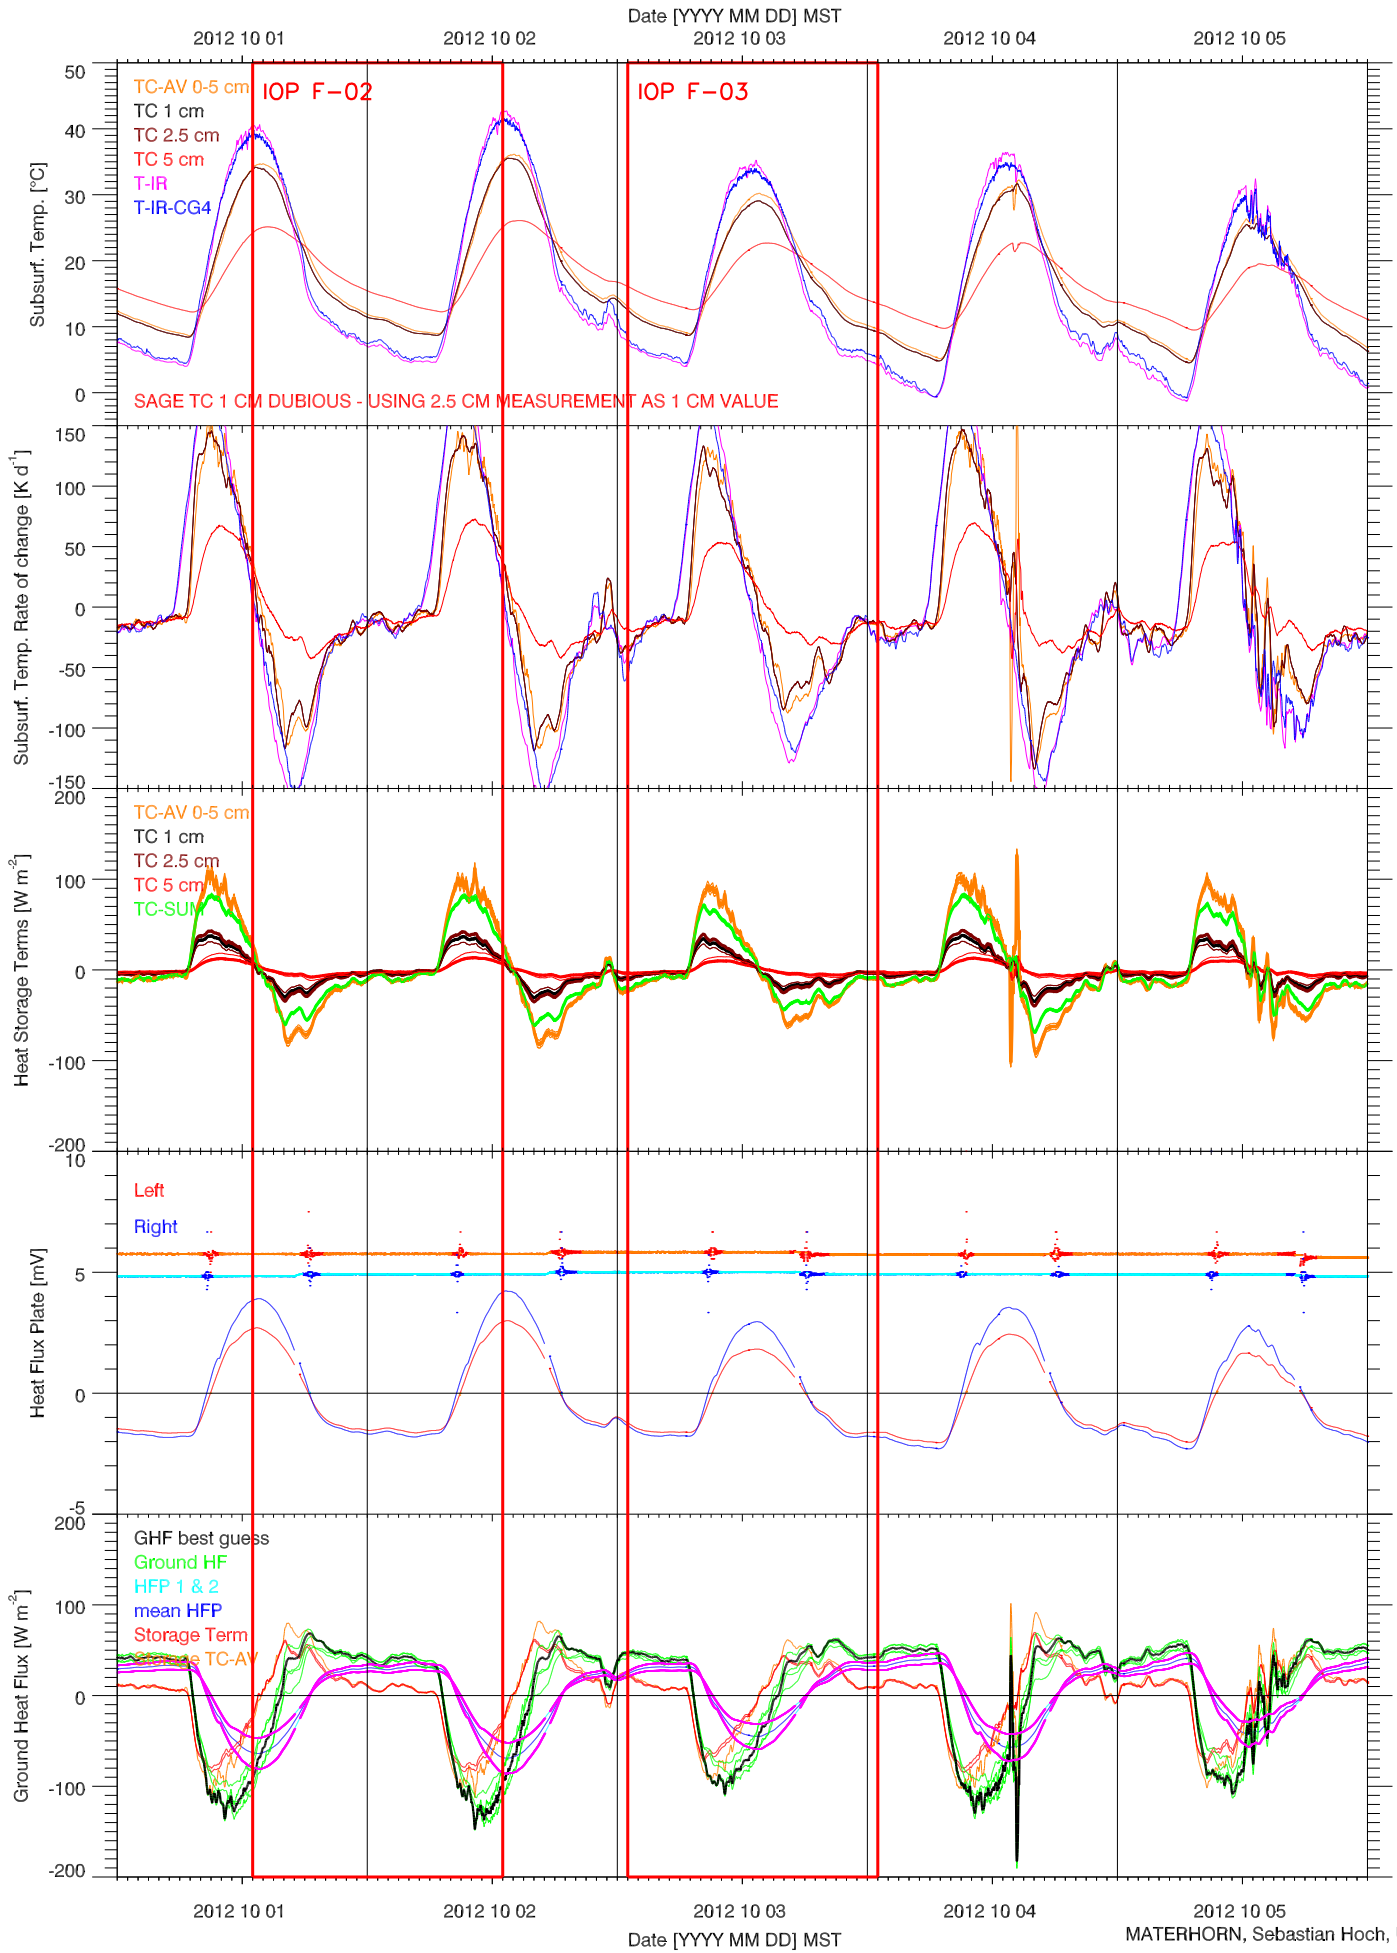

EFS SAGE - TOWER DATA QUICKLOOK

EFS SAGE - RADIATION & BASIC MET QUICKLOOK

EFS SAGE - SOIL T & GHF QUICKLOOK

EFS SAGE - SOIL PROPERTIES QUICKLOOK

EFS SAGE - ENERGY BALANCE QUICKLOOK

EFS SAGE - TOWER DATA QUICKLOOK

EFS SAGE - RADIATION & BASIC MET QUICKLOOK

EFS SAGE - SOIL T & GHF QUICKLOOK

EFS SAGE - SOIL PROPERTIES QUICKLOOK

EFS SAGE - ENERGY BALANCE QUICKLOOK

EFS SAGE - TOWER DATA QUICKLOOK

EFS SAGE - RADIATION & BASIC MET QUICKLOOK

EFS SAGE - SOIL T & GHF QUICKLOOK

EFS SAGE - SOIL PROPERTIES QUICKLOOK

EFS SAGE - ENERGY BALANCE QUICKLOOK

EFS SAGE - TOWER DATA QUICKLOOK

EFS SAGE - RADIATION & BASIC MET QUICKLOOK

EFS SAGE - SOIL T & GHF QUICKLOOK