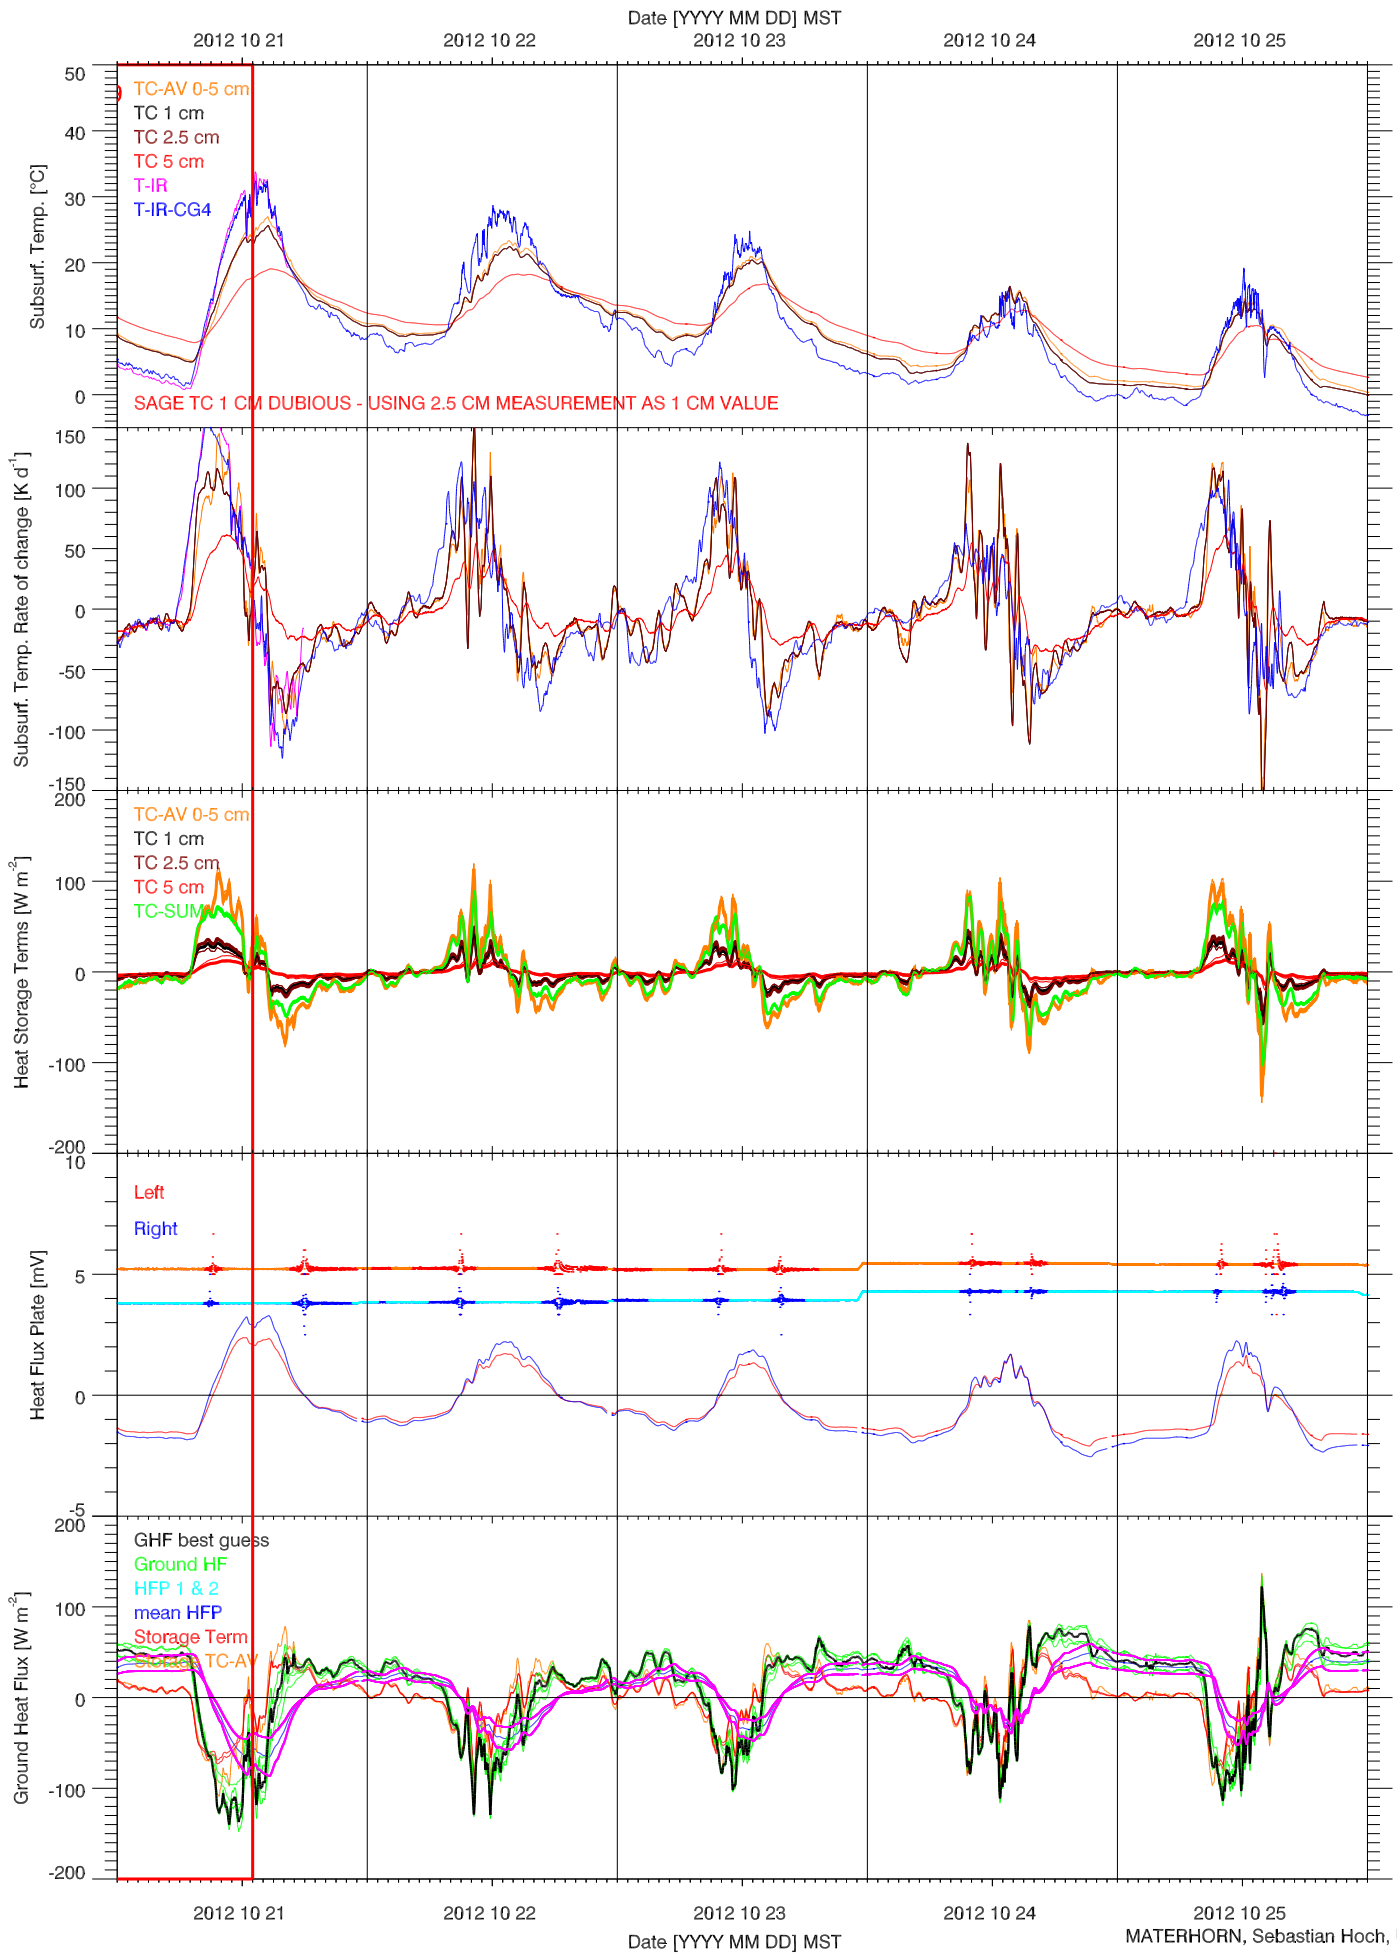

EFS SAGE - SOIL PROPERTIES QUICKLOOK

EFS SAGE - ENERGY BALANCE QUICKLOOK

EFS SAGE - TOWER DATA QUICKLOOK

EFS SAGE - RADIATION & BASIC MET QUICKLOOK

EFS SAGE - SOIL T & GHF QUICKLOOK

EFS SAGE - SOIL PROPERTIES QUICKLOOK

EFS SAGE - ENERGY BALANCE QUICKLOOK

EFS SAGE - TOWER DATA QUICKLOOK

EFS SAGE - RADIATION & BASIC MET QUICKLOOK

EFS SAGE - SOIL T & GHF QUICKLOOK

EFS SAGE - SOIL PROPERTIES QUICKLOOK

EFS SAGE - ENERGY BALANCE QUICKLOOK

EFS SAGE - TOWER DATA QUICKLOOK

2012 10 31

2012 11 01

Date [YYYY MM DD] MST
2012 11 02

2012 11 03

2012 11 04

2012 10 31

2012 11 01