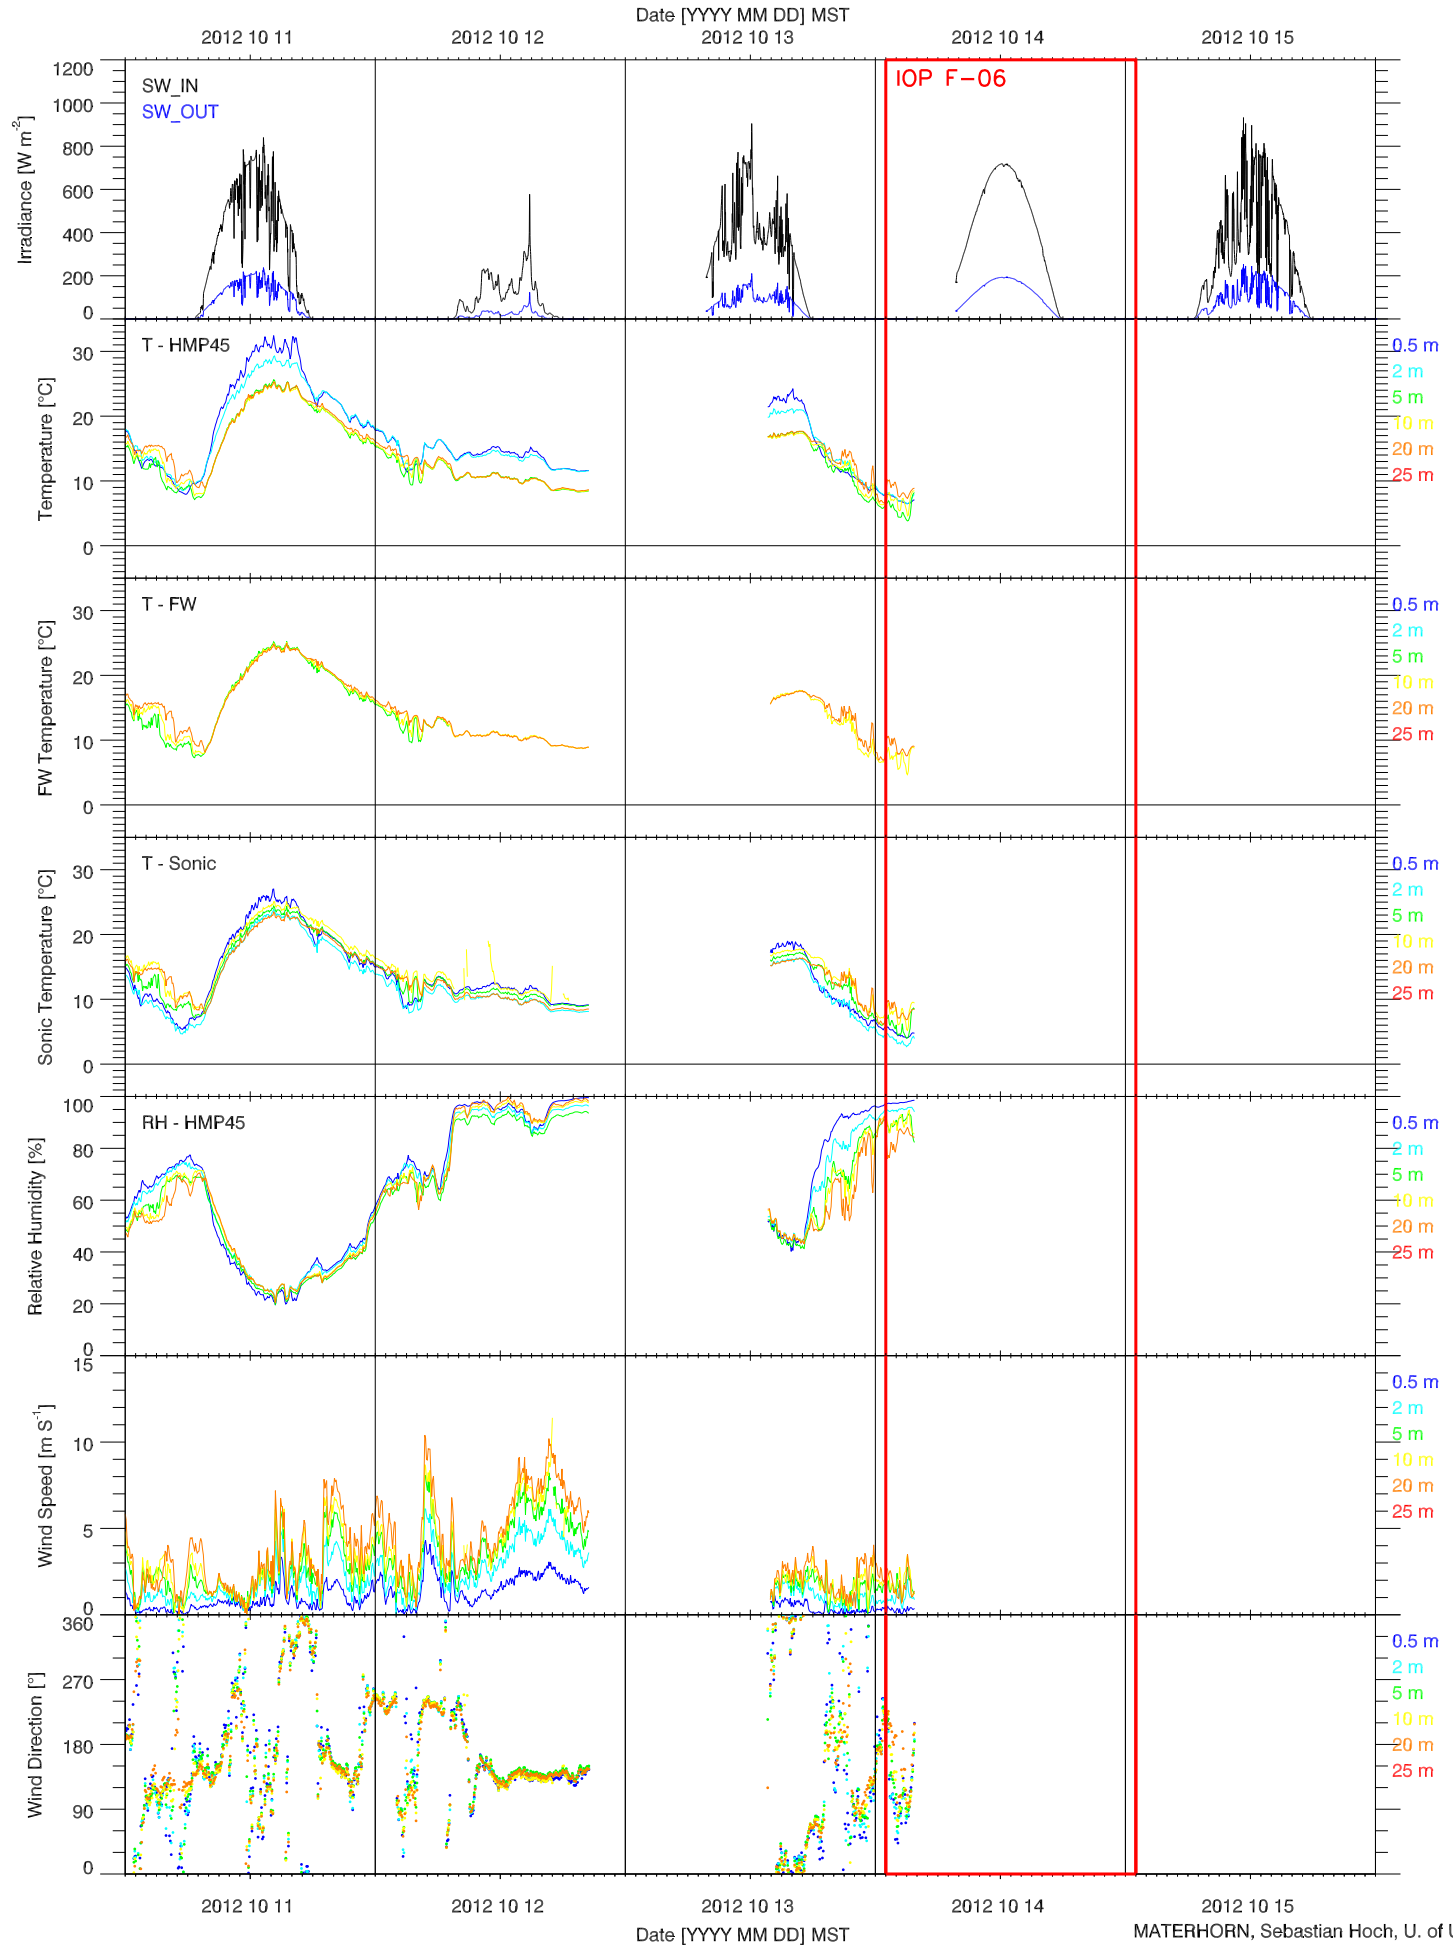

EFS SAGE - TOWER DATA QUICKLOOK

EFS SAGE - RADIATION & BASIC MET QUICKLOOK

EFS SAGE - SOIL T & GHF QUICKLOOK

EFS SAGE - SOIL PROPERTIES QUICKLOOK

EFS SAGE - ENERGY BALANCE QUICKLOOK

EFS SAGE - TOWER DATA QUICKLOOK

EFS SAGE - RADIATION & BASIC MET QUICKLOOK

EFS SAGE - SOIL T & GHF QUICKLOOK

EFS SAGE - SOIL PROPERTIES QUICKLOOK

EFS SAGE - ENERGY BALANCE QUICKLOOK

EFS SAGE - TOWER DATA QUICKLOOK

EFS SAGE - RADIATION & BASIC MET QUICKLOOK

EFS SAGE - SOIL T & GHF QUICKLOOK

EFS SAGE - SOIL PROPERTIES QUICKLOOK

EFS SAGE - ENERGY BALANCE QUICKLOOK

EFS SAGE - TOWER DATA QUICKLOOK

EFS SAGE - RADIATION & BASIC MET QUICKLOOK

EFS SAGE - SOIL T & GHF QUICKLOOK