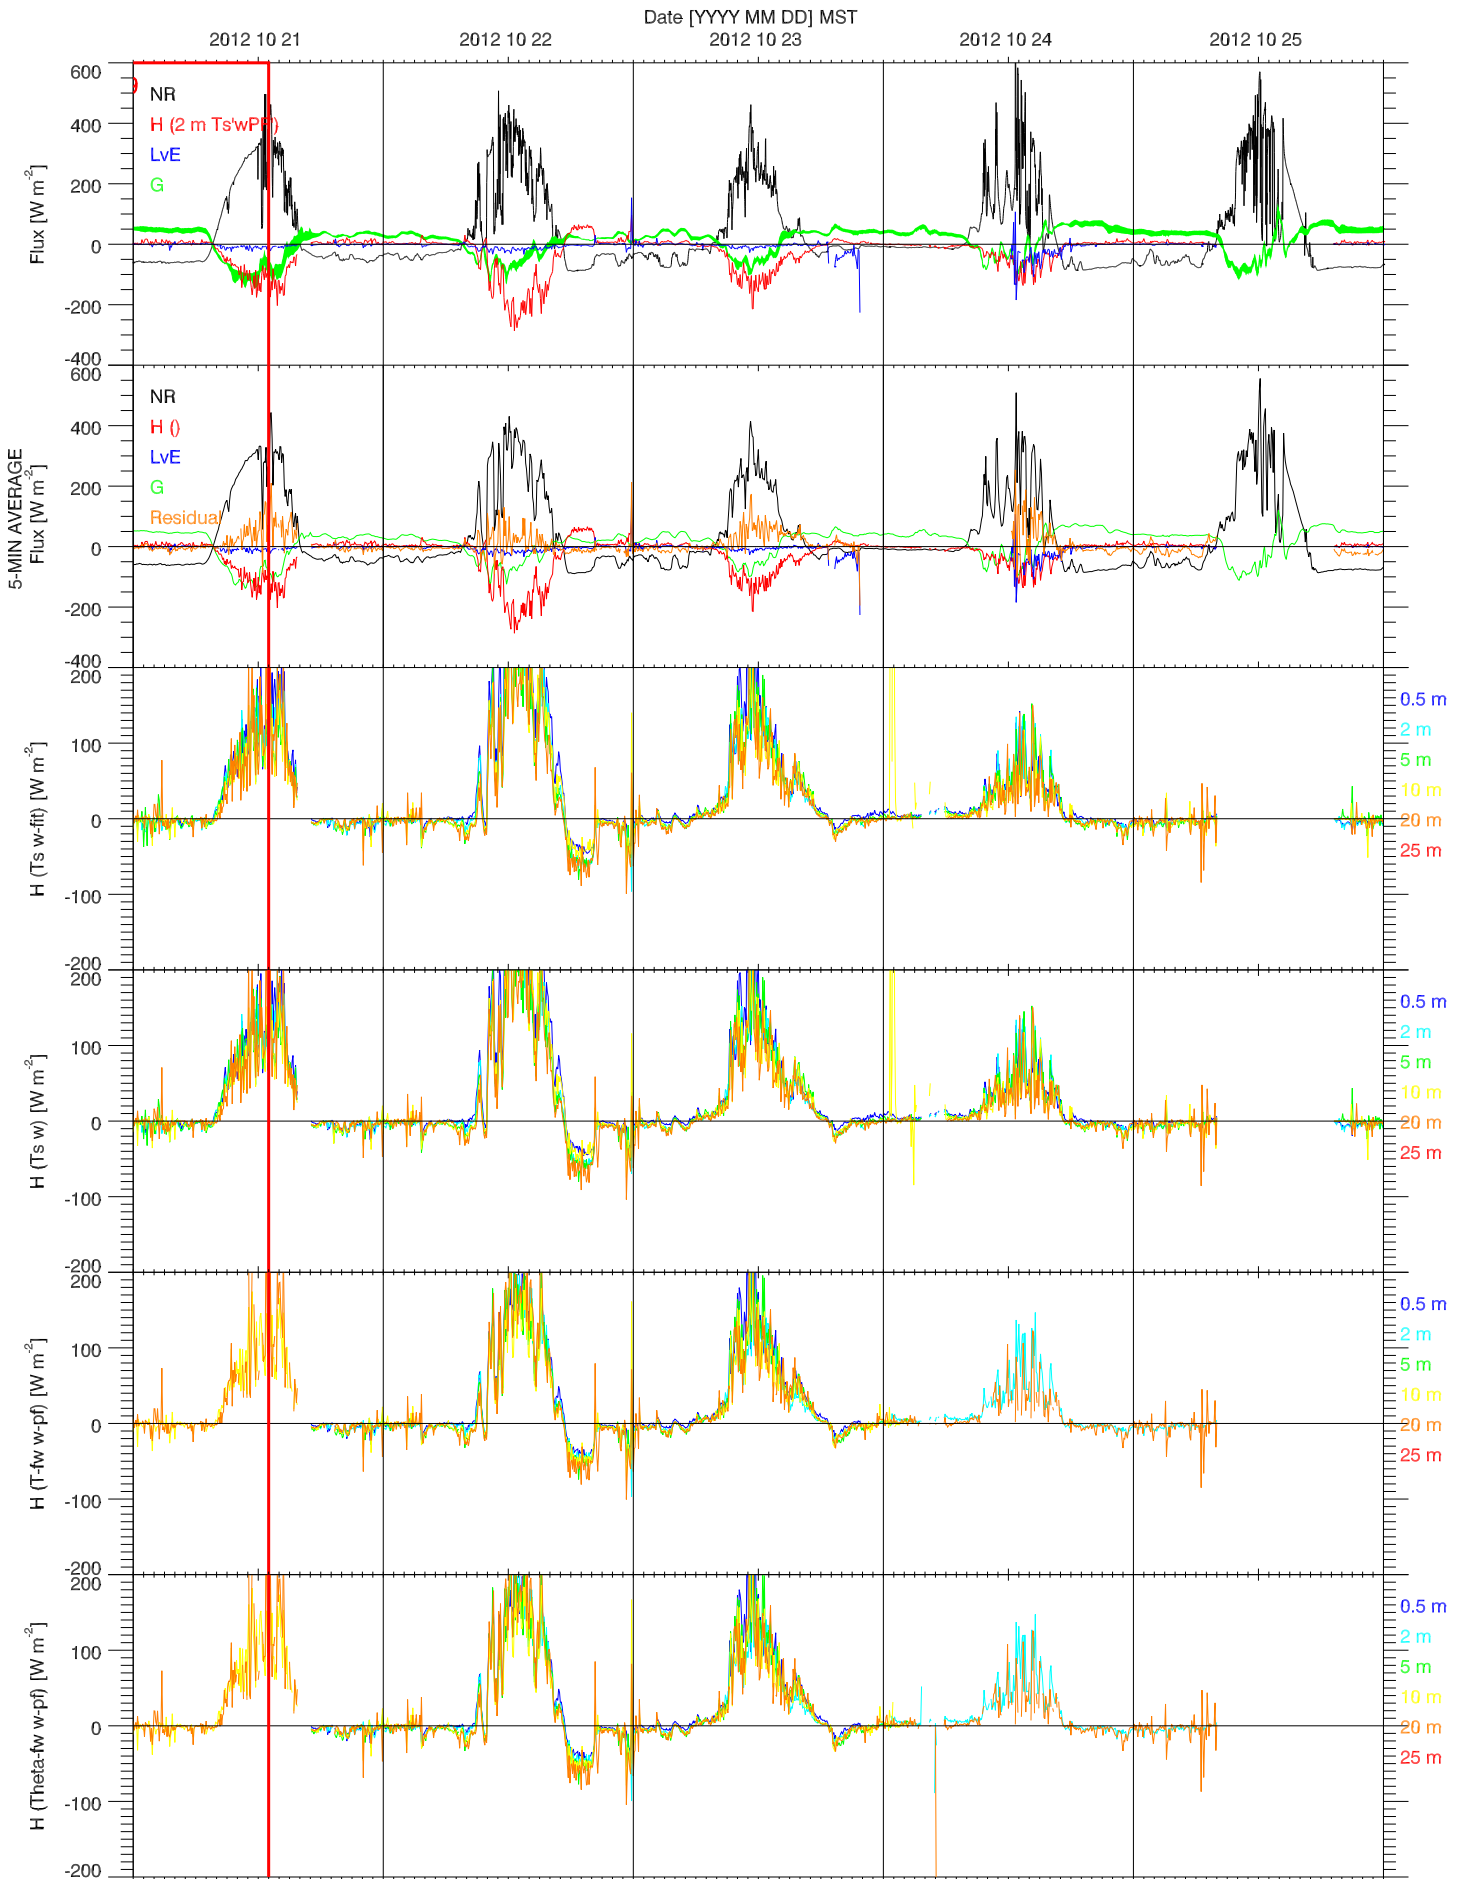

EFS SAGE - SOIL PROPERTIES QUICKLOOK

EFS SAGE - ENERGY BALANCE QUICKLOOK

EFS SAGE - TOWER DATA QUICKLOOK

EFS SAGE - RADIATION & BASIC MET QUICKLOOK

EFS SAGE - SOIL T & GHF QUICKLOOK

EFS SAGE - SOIL PROPERTIES QUICKLOOK

EFS SAGE - ENERGY BALANCE QUICKLOOK

EFS SAGE - TOWER DATA QUICKLOOK

EFS SAGE - RADIATION & BASIC MET QUICKLOOK

EFS SAGE - SOIL T & GHF QUICKLOOK

EFS SAGE - SOIL PROPERTIES QUICKLOOK

EFS SAGE - ENERGY BALANCE QUICKLOOK