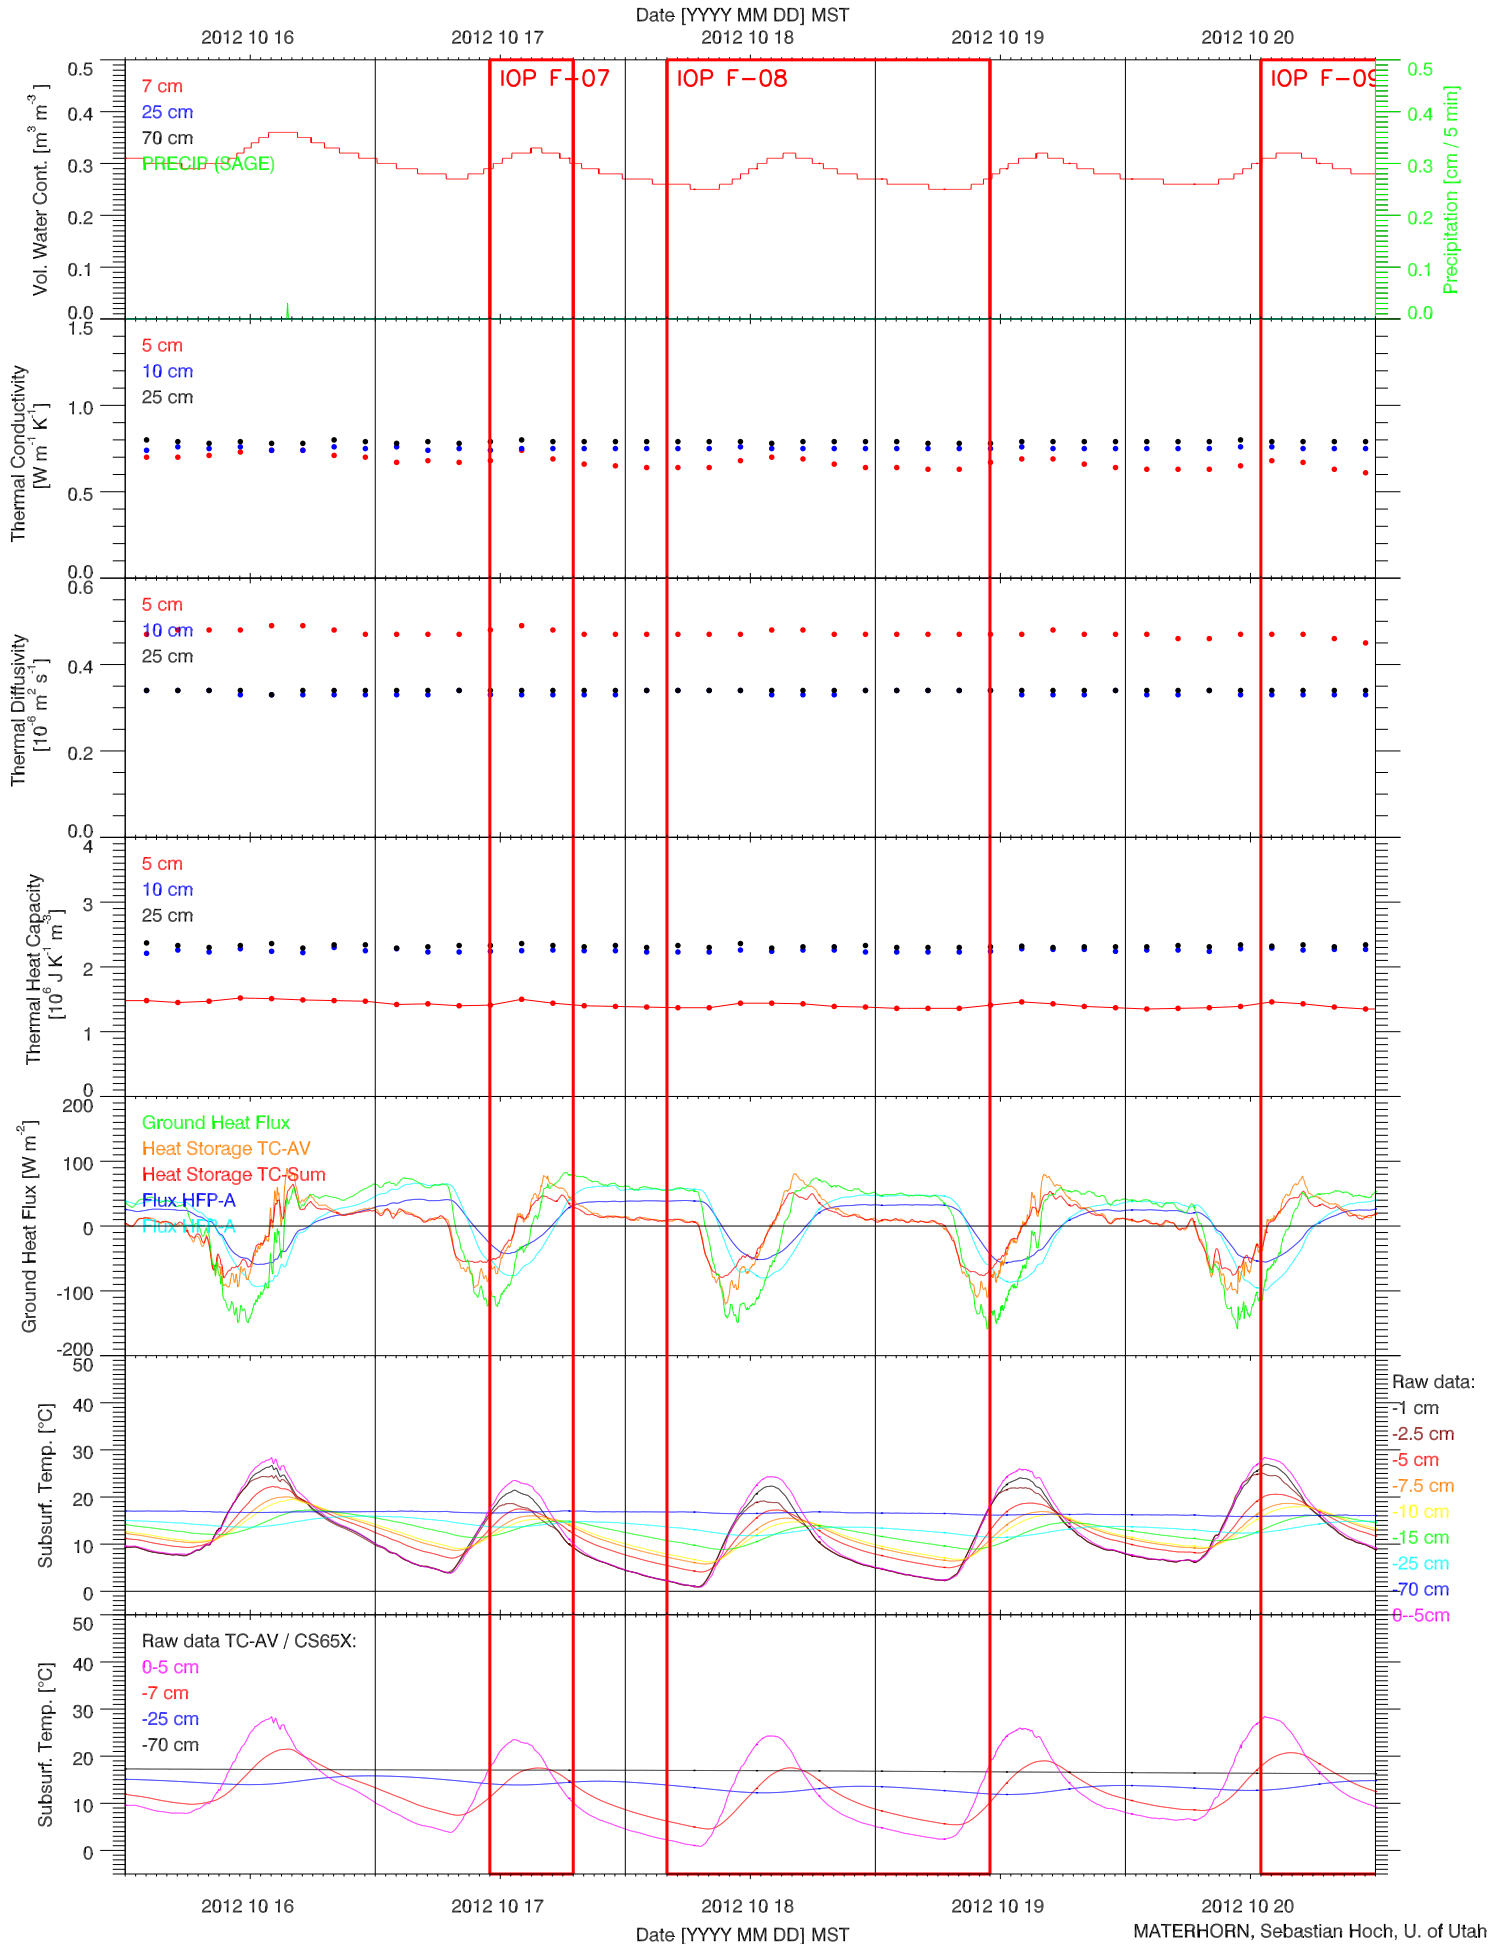

EFS SAGE - TOWER DATA QUICKLOOK

EFS SAGE - RADIATION & BASIC MET QUICKLOOK

EFS SAGE - SOIL T & GHF QUICKLOOK

EFS SAGE - SOIL PROPERTIES QUICKLOOK

EFS SAGE - ENERGY BALANCE QUICKLOOK

EFS SAGE - TOWER DATA QUICKLOOK

EFS SAGE - RADIATION & BASIC MET QUICKLOOK

EFS SAGE - SOIL T & GHF QUICKLOOK

EFS SAGE - SOIL PROPERTIES QUICKLOOK

EFS SAGE - ENERGY BALANCE QUICKLOOK

EFS SAGE - TOWER DATA QUICKLOOK

EFS SAGE - RADIATION & BASIC MET QUICKLOOK

EFS SAGE - SOIL T & GHF QUICKLOOK

EFS SAGE - SOIL PROPERTIES QUICKLOOK

EFS SAGE - ENERGY BALANCE QUICKLOOK

EFS SAGE - TOWER DATA QUICKLOOK

EFS SAGE - RADIATION & BASIC MET QUICKLOOK

EFS SAGE - SOIL T & GHF QUICKLOOK

EFS SAGE - SOIL PROPERTIES QUICKLOOK

EFS SAGE - ENERGY BALANCE QUICKLOOK

EFS SAGE - TOWER DATA QUICKLOOK

EFS SAGE - RADIATION & BASIC MET QUICKLOOK

EFS SAGE - SOIL T & GHF QUICKLOOK

EFS SAGE - SOIL PROPERTIES QUICKLOOK