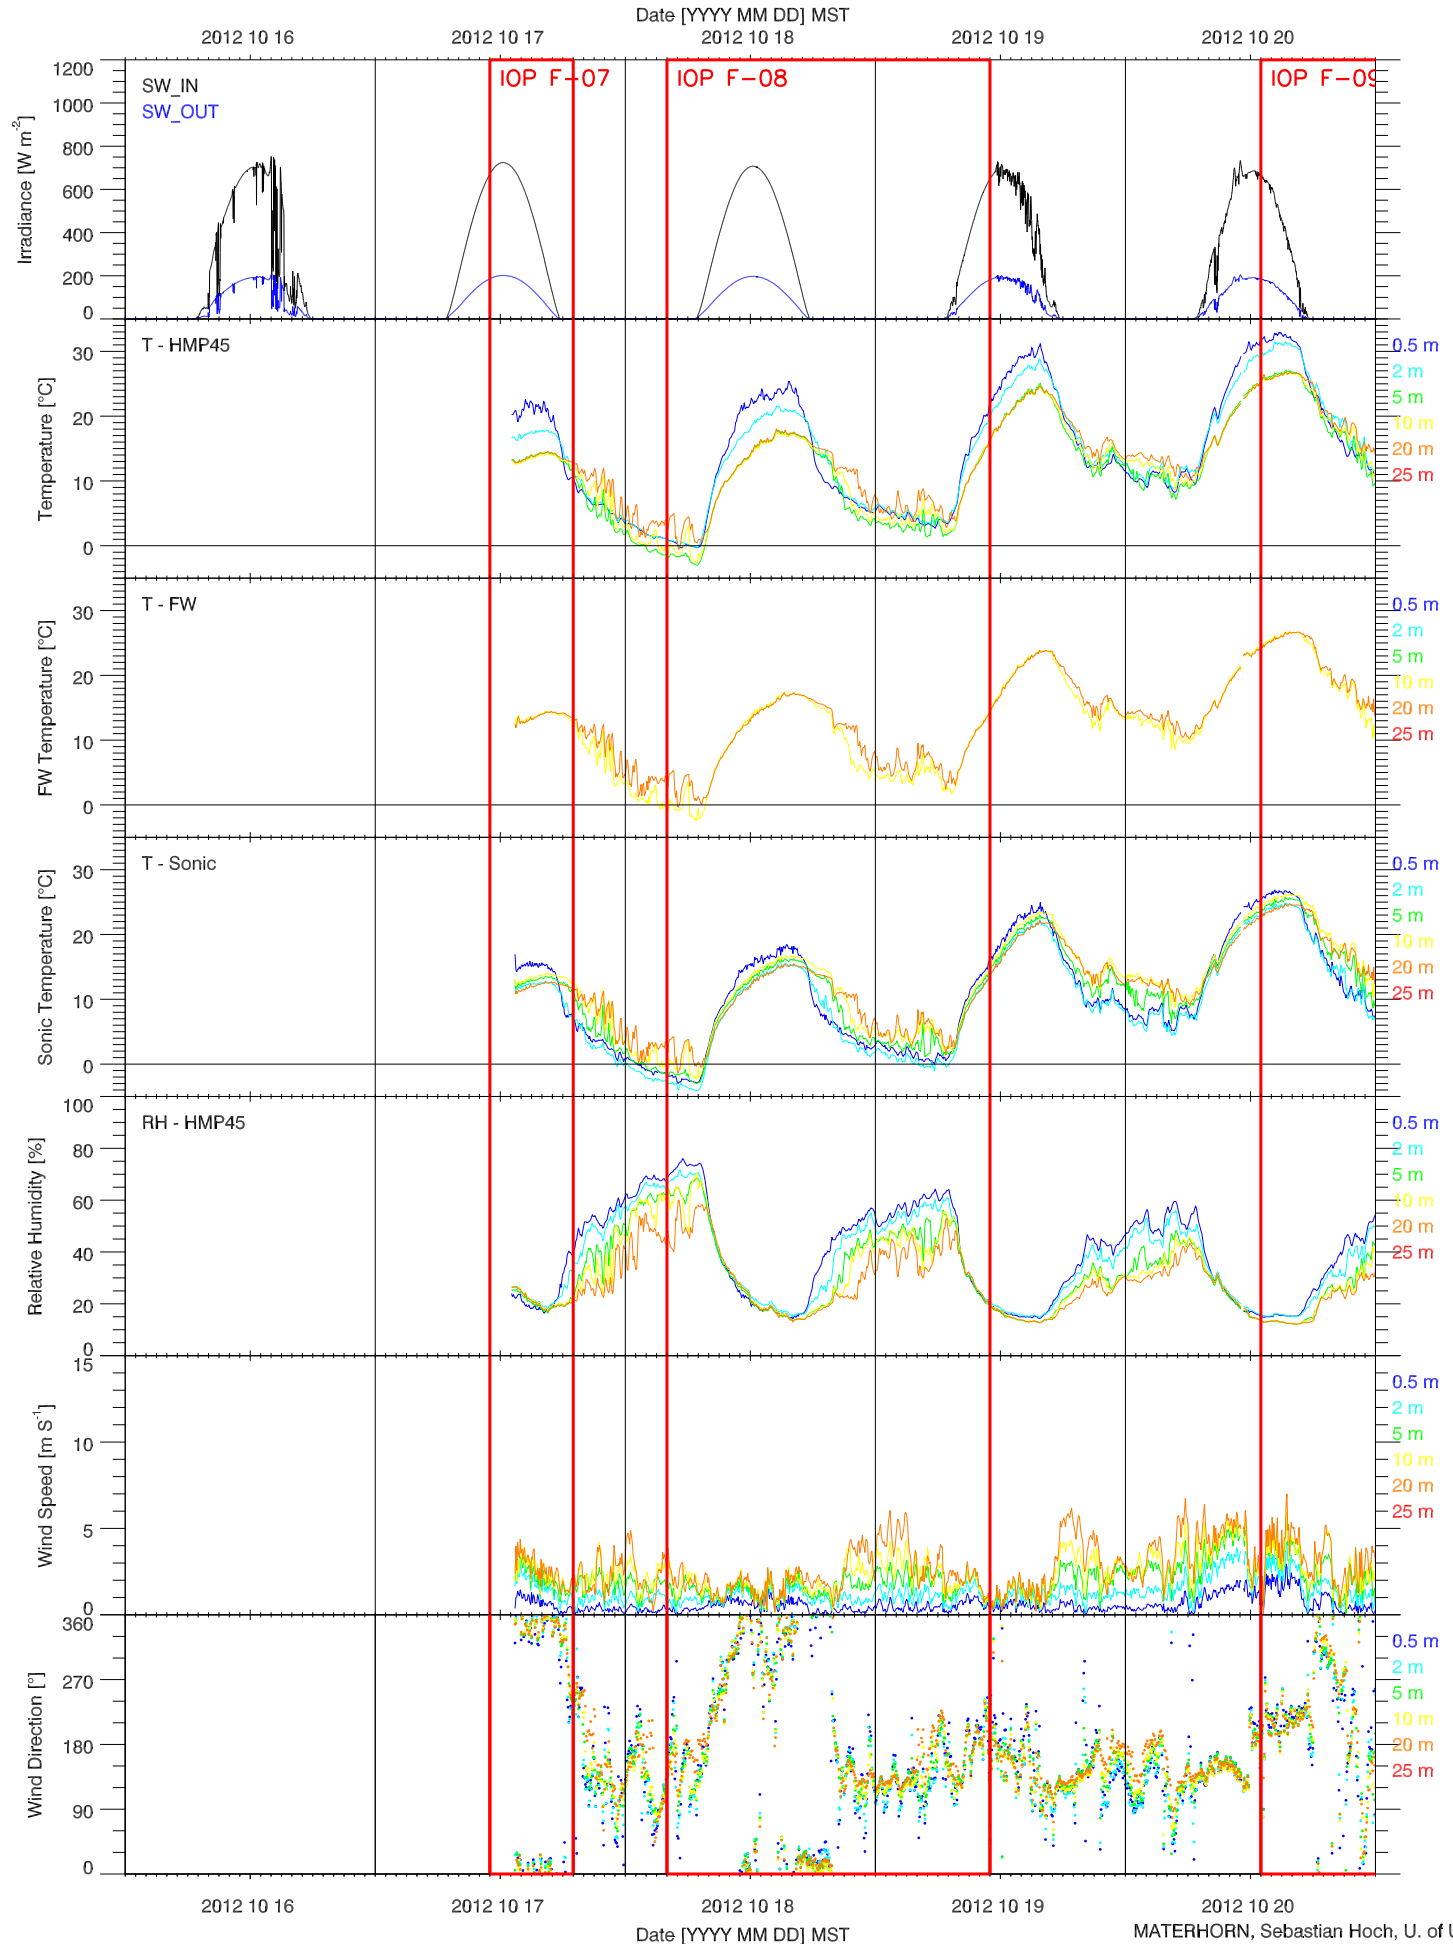

EFS SAGE - SOIL T & GHF QUICKLOOK

EFS SAGE - SOIL PROPERTIES QUICKLOOK

EFS SAGE - ENERGY BALANCE QUICKLOOK

EFS SAGE - TOWER DATA QUICKLOOK

EFS SAGE - RADIATION & BASIC MET QUICKLOOK

EFS SAGE - SOIL T & GHF QUICKLOOK

EFS SAGE - SOIL PROPERTIES QUICKLOOK

EFS SAGE - ENERGY BALANCE QUICKLOOK

EFS SAGE - TOWER DATA QUICKLOOK

EFS SAGE - RADIATION & BASIC MET QUICKLOOK

EFS SAGE - SOIL T & GHF QUICKLOOK

EFS SAGE - SOIL PROPERTIES QUICKLOOK