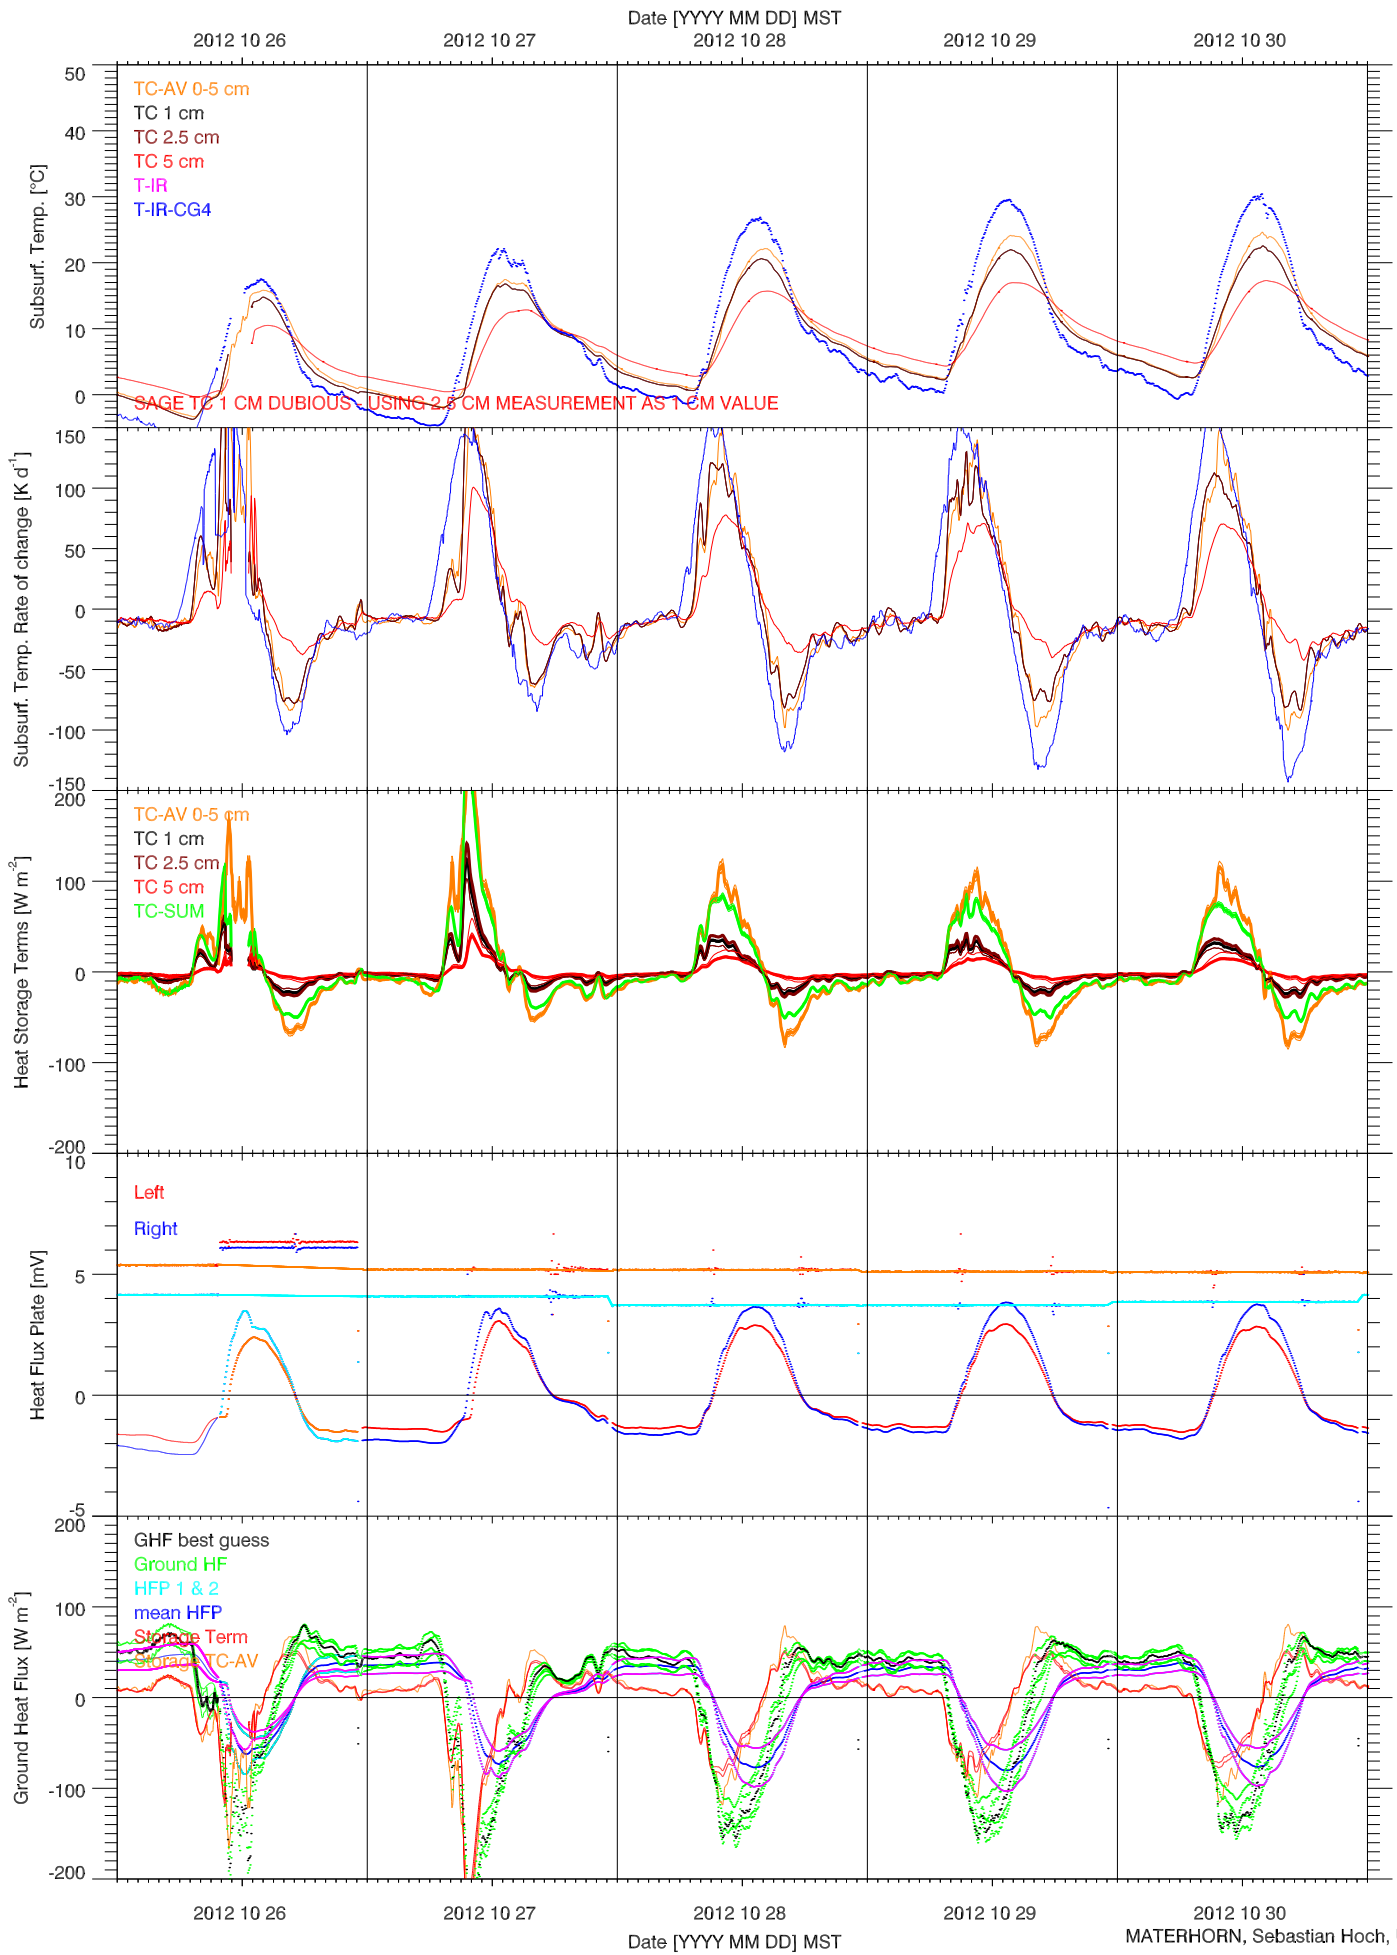

EFS SAGE - SOIL PROPERTIES QUICKLOOK

EFS SAGE - ENERGY BALANCE QUICKLOOK

EFS SAGE - TOWER DATA QUICKLOOK

EFS SAGE - RADIATION & BASIC MET QUICKLOOK

EFS SAGE - SOIL T & GHF QUICKLOOK

EFS SAGE - SOIL PROPERTIES QUICKLOOK

EFS SAGE - ENERGY BALANCE QUICKLOOK

EFS SAGE - TOWER DATA QUICKLOOK

EFS SAGE - RADIATION & BASIC MET QUICKLOOK

EFS SAGE - SOIL T & GHF QUICKLOOK

EFS SAGE - SOIL PROPERTIES QUICKLOOK

EFS SAGE - ENERGY BALANCE QUICKLOOK

EFS SAGE - TOWER DATA QUICKLOOK

2012 10 31

2012 11 01

Date [YYYY MM DD] MST
2012 11 02

2012 11 03

2012 11 04

2012 10 31

2012 11 01