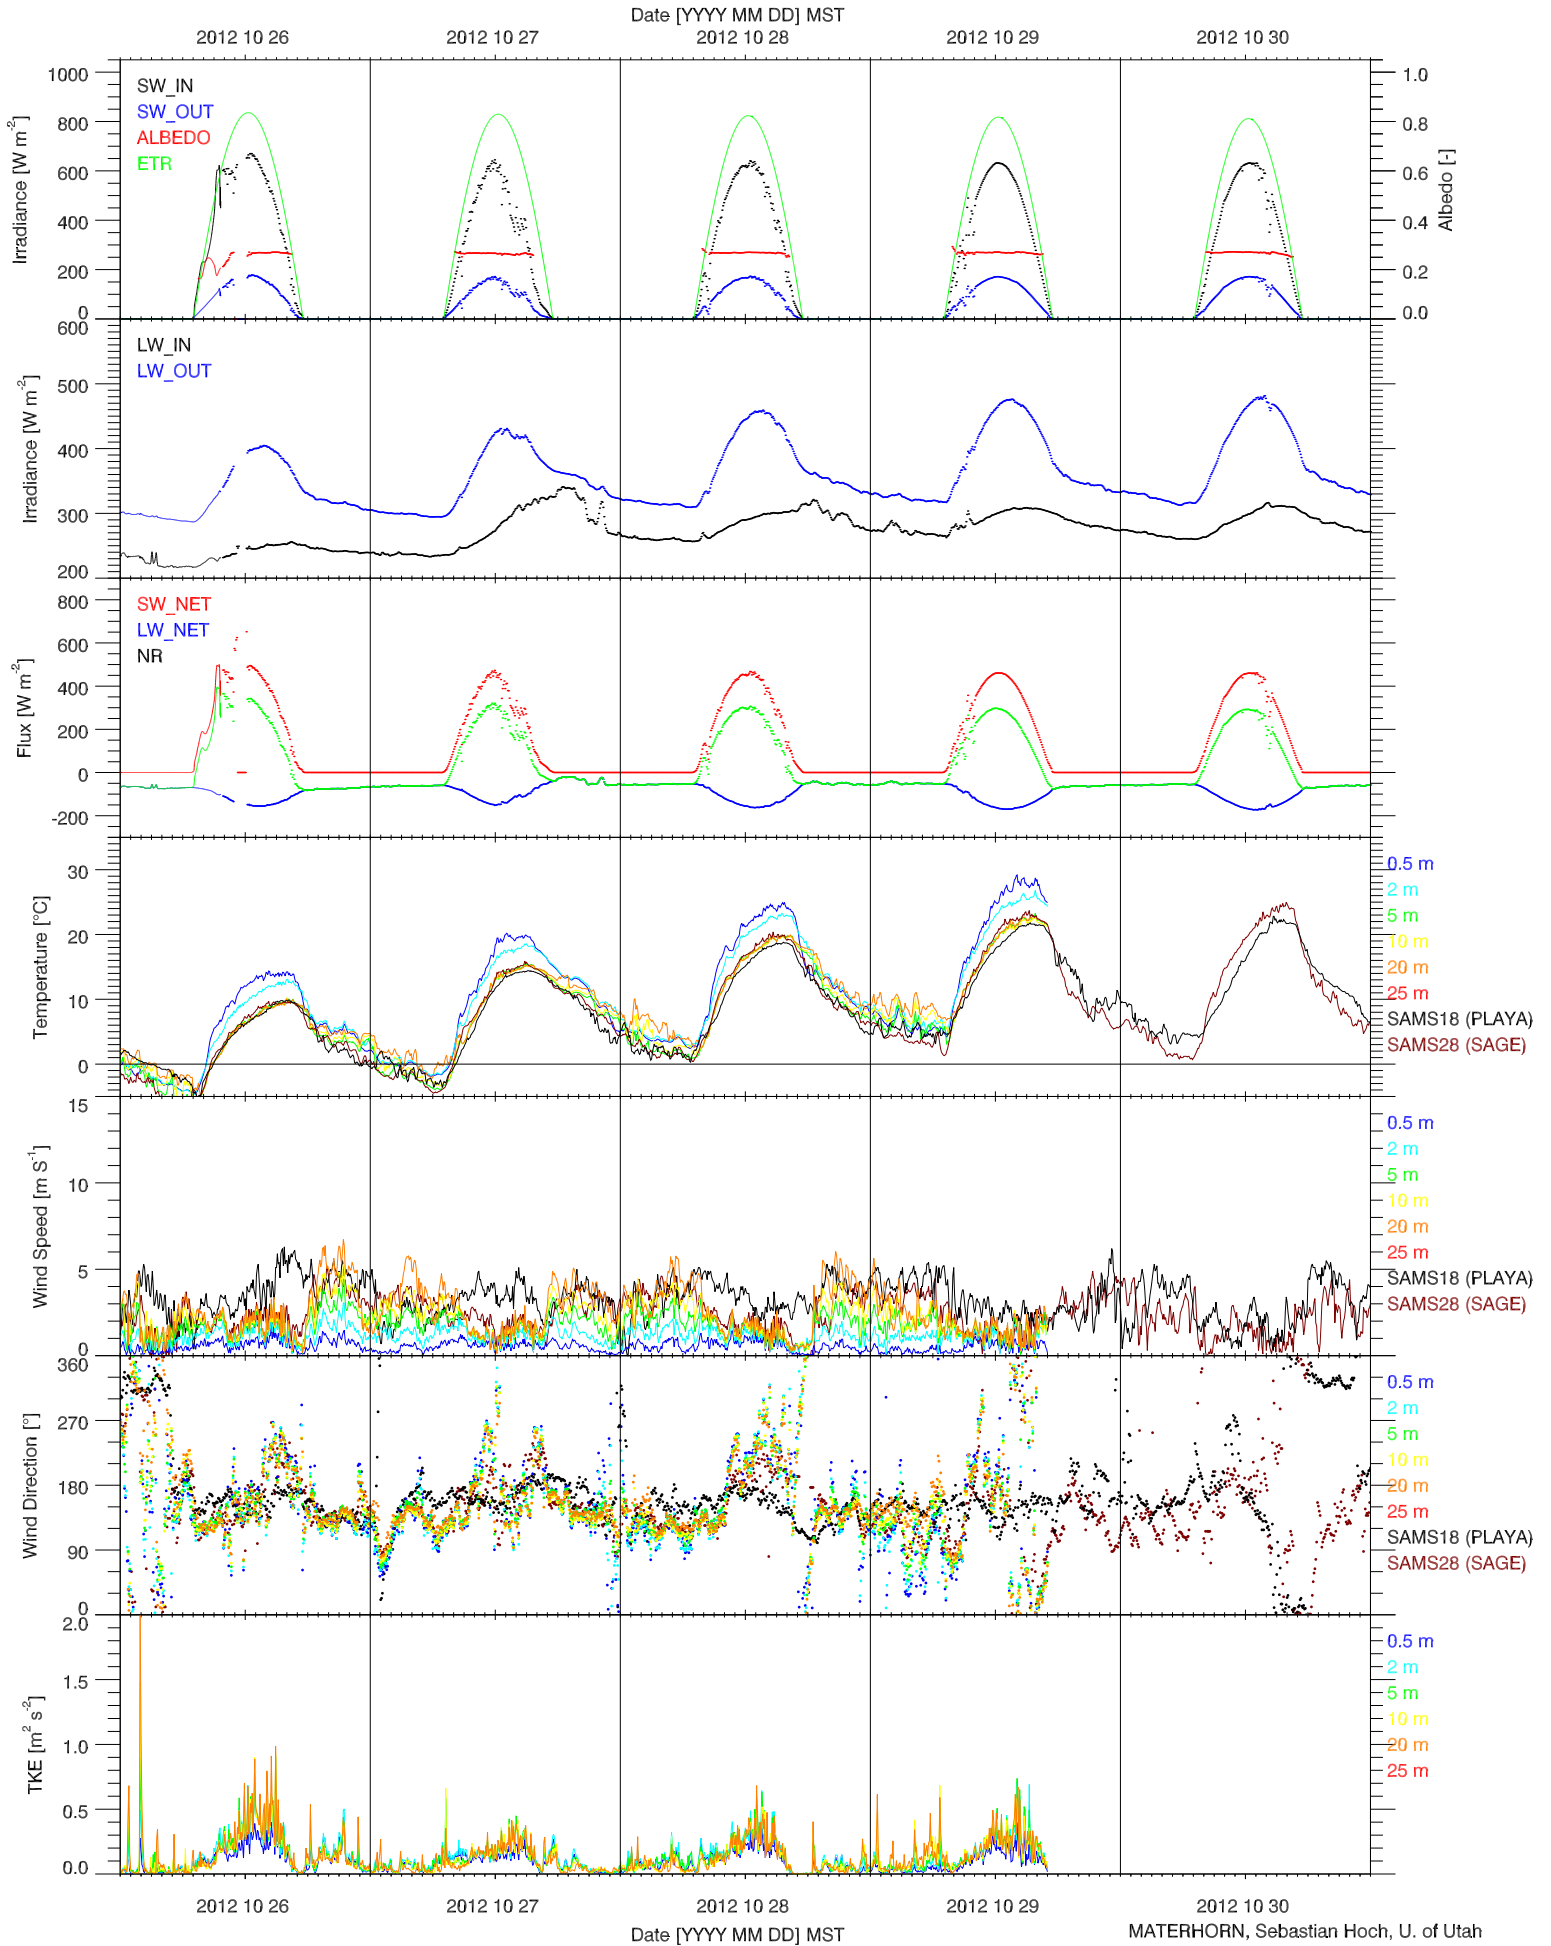

EFS SAGE - RADIATION & BASIC MET QUICKLOOK