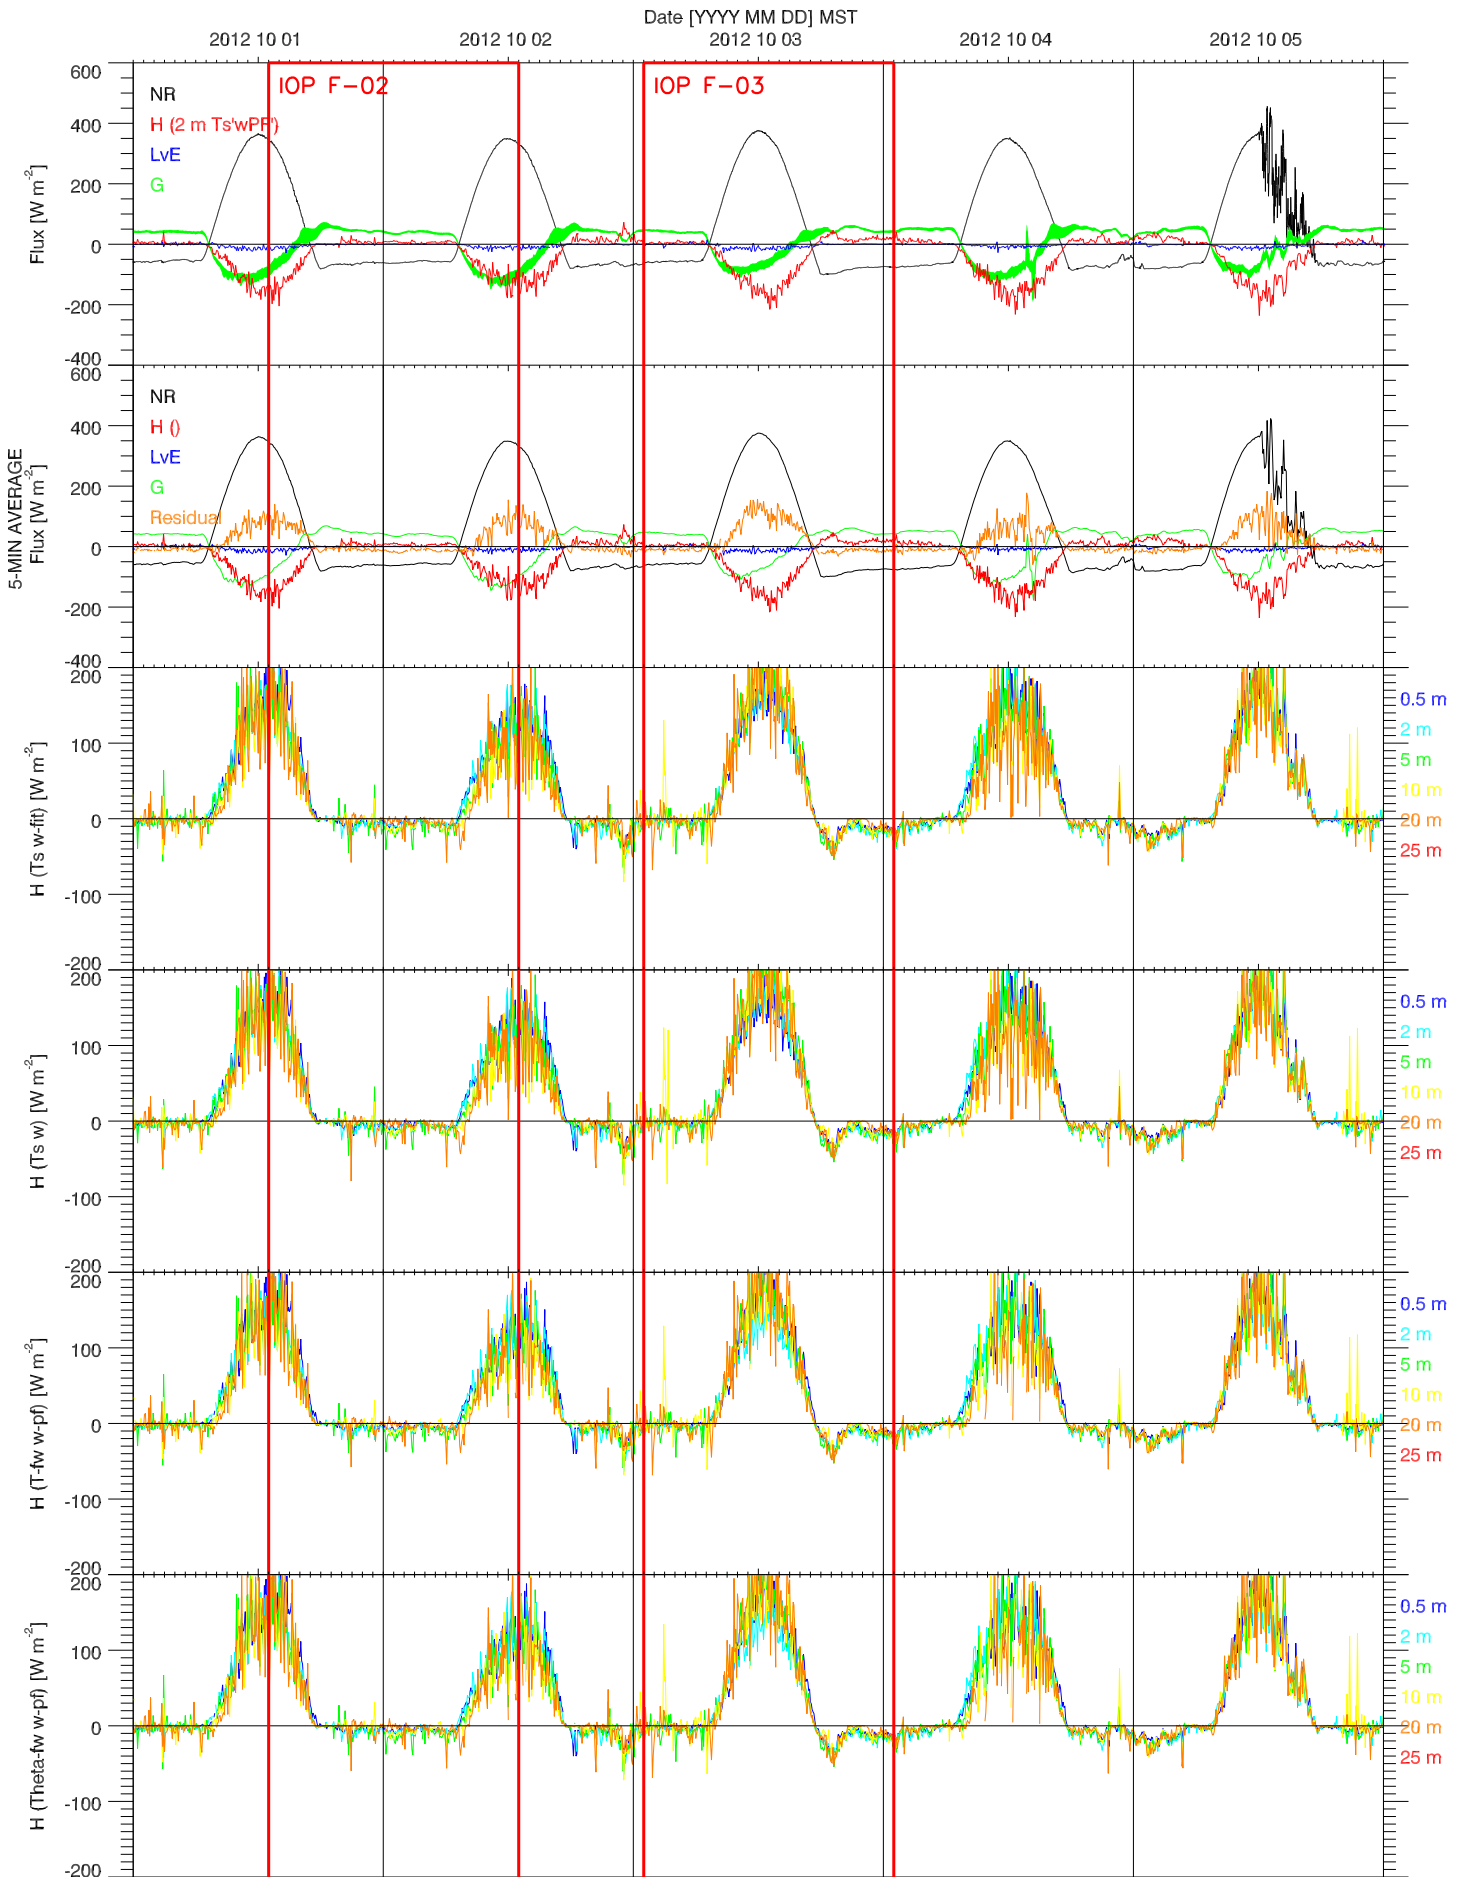

EFS SAGE - TOWER DATA QUICKLOOK

EFS SAGE - RADIATION & BASIC MET QUICKLOOK

EFS SAGE - SOIL T & GHF QUICKLOOK

EFS SAGE - SOIL PROPERTIES QUICKLOOK

EFS SAGE - ENERGY BALANCE QUICKLOOK

EFS SAGE - TOWER DATA QUICKLOOK

EFS SAGE - RADIATION & BASIC MET QUICKLOOK

EFS SAGE - SOIL T & GHF QUICKLOOK

EFS SAGE - SOIL PROPERTIES QUICKLOOK

EFS SAGE - ENERGY BALANCE QUICKLOOK

EFS SAGE - TOWER DATA QUICKLOOK

EFS SAGE - RADIATION & BASIC MET QUICKLOOK

EFS SAGE - SOIL T & GHF QUICKLOOK

EFS SAGE - SOIL PROPERTIES QUICKLOOK

EFS SAGE - ENERGY BALANCE QUICKLOOK

EFS SAGE - TOWER DATA QUICKLOOK

EFS SAGE - RADIATION & BASIC MET QUICKLOOK

EFS SAGE - SOIL T & GHF QUICKLOOK