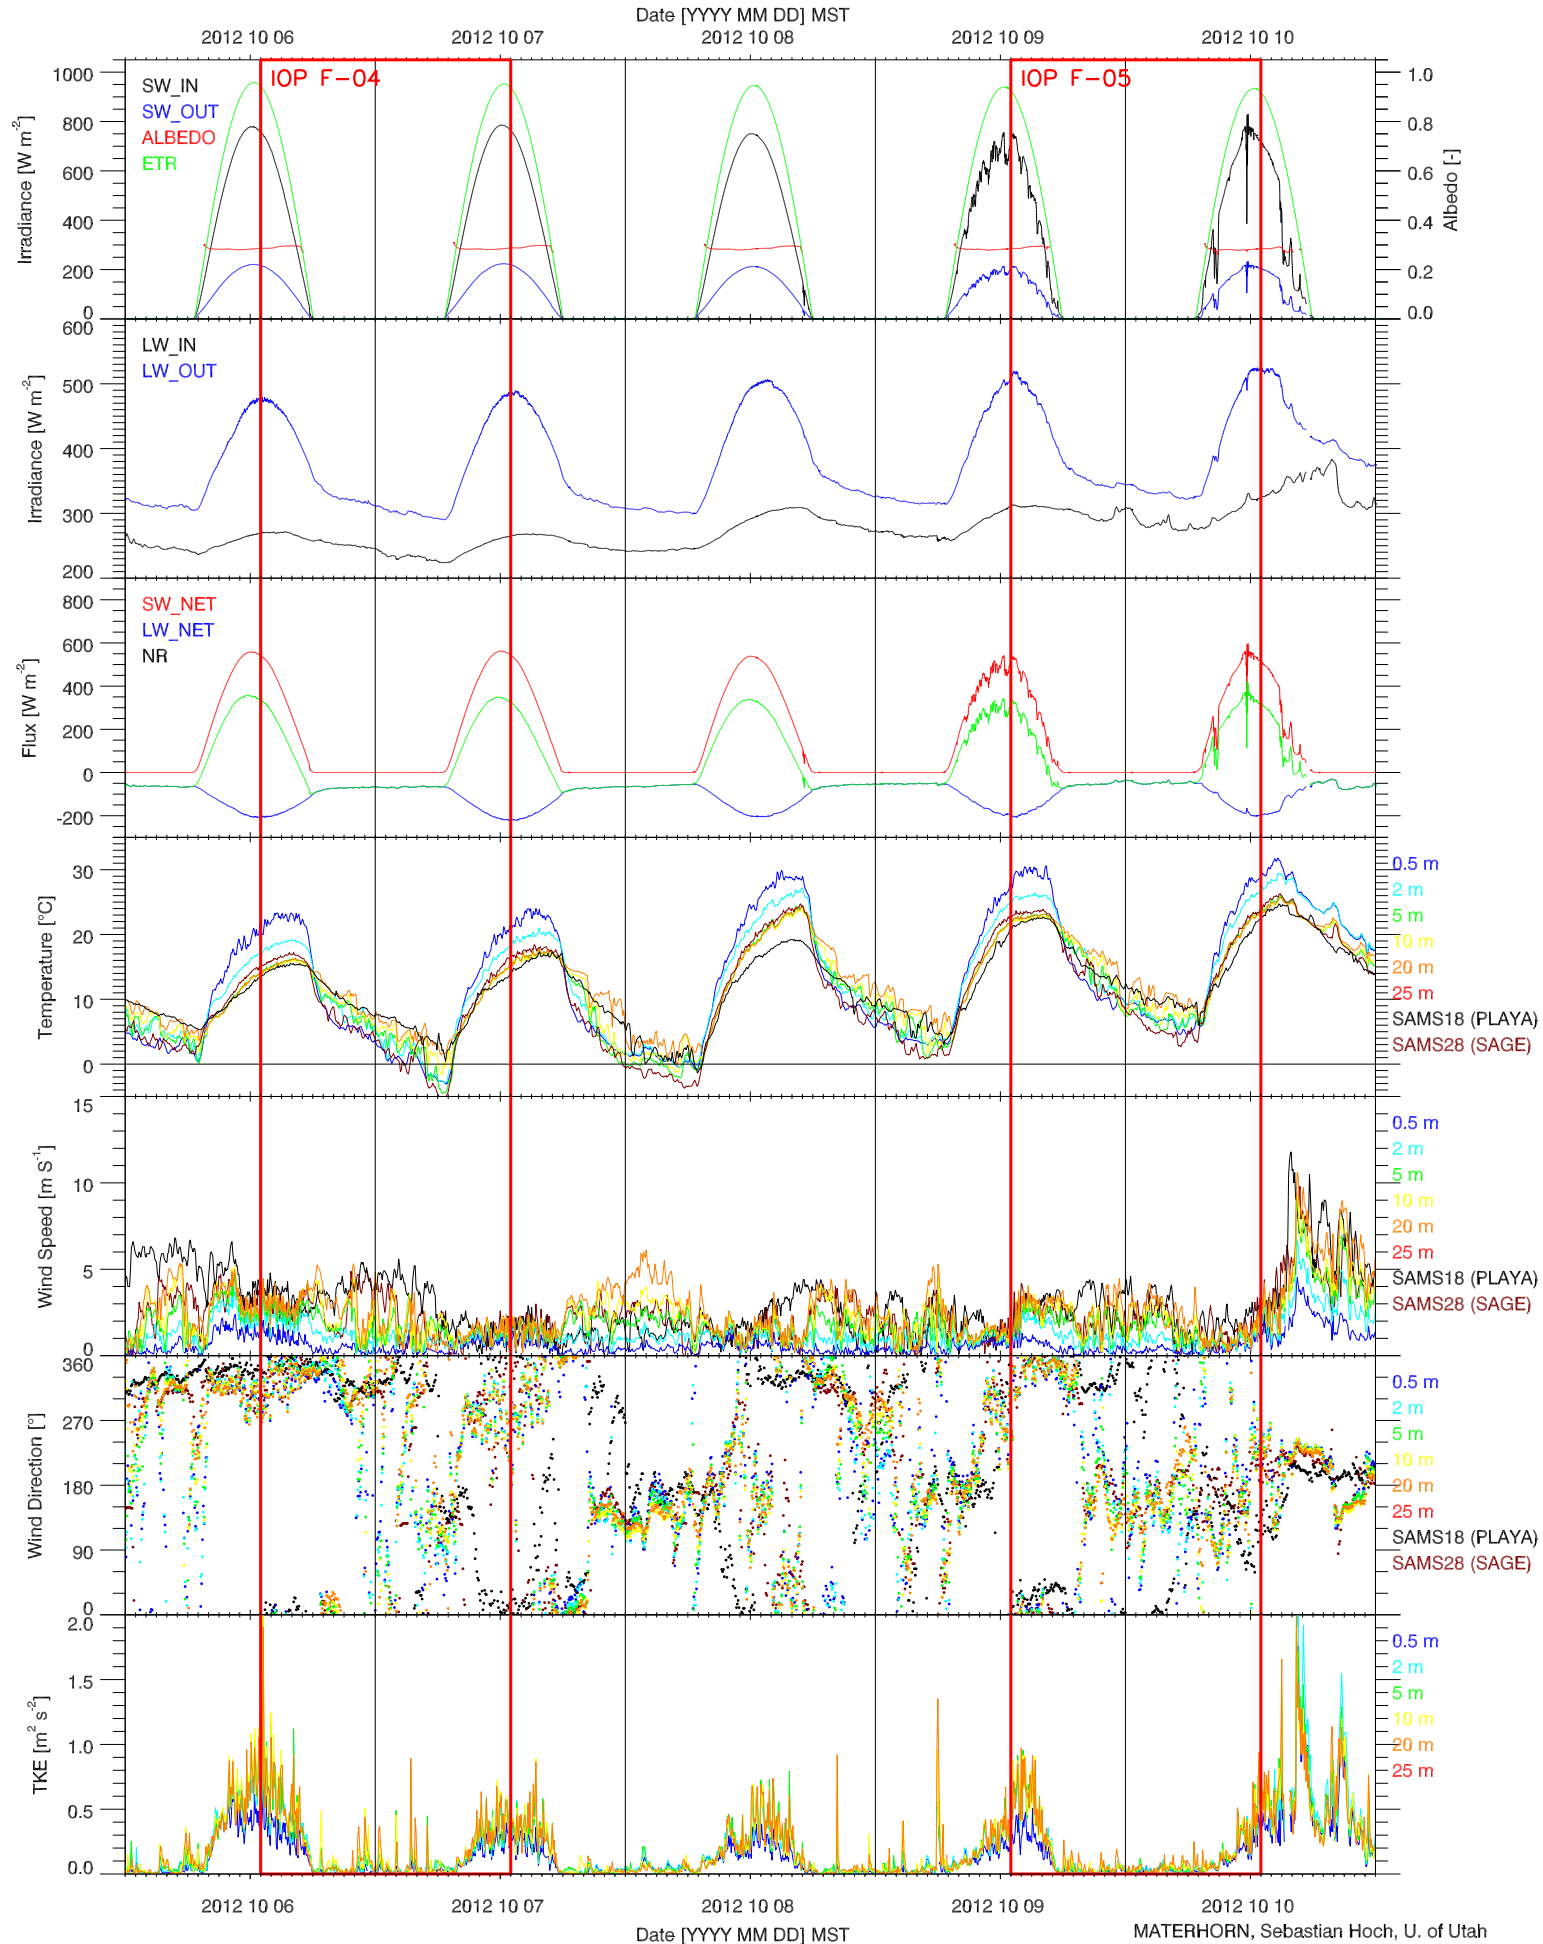

EFS SAGE - TOWER DATA QUICKLOOK

EFS SAGE - RADIATION & BASIC MET QUICKLOOK

EFS SAGE - SOIL T & GHF QUICKLOOK

EFS SAGE - SOIL PROPERTIES QUICKLOOK

EFS SAGE - ENERGY BALANCE QUICKLOOK

EFS SAGE - TOWER DATA QUICKLOOK

EFS SAGE - RADIATION & BASIC MET QUICKLOOK

EFS SAGE - SOIL T & GHF QUICKLOOK

EFS SAGE - SOIL PROPERTIES QUICKLOOK

EFS SAGE - ENERGY BALANCE QUICKLOOK

EFS SAGE - TOWER DATA QUICKLOOK

EFS SAGE - RADIATION & BASIC MET QUICKLOOK