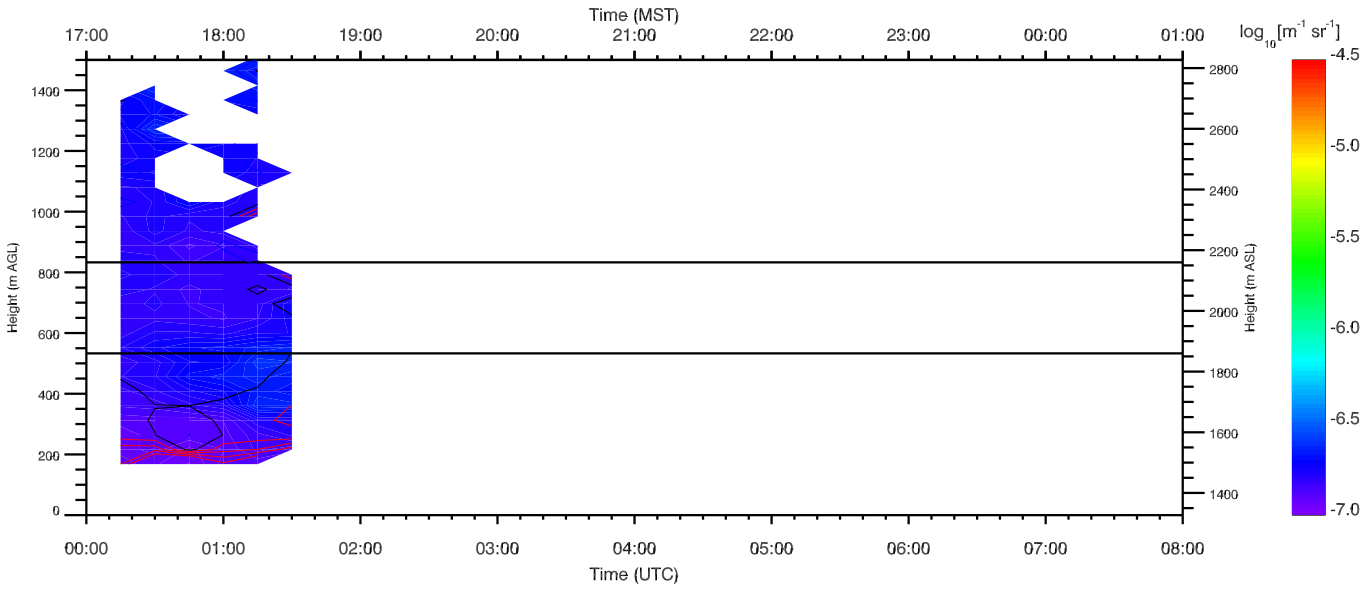

Backscatter 16 Oct 2012 0000 - 16 Oct 2012 0800

Backscatter 16 Oct 2012 0800 - 16 Oct 2012 1600

Backscatter 16 Oct 2012 1600 - 17 Oct 2012 0000

ND-LIDAR MATERHORN 17 Oct 2012

Backscatter 17 Oct 2012 0000 - 17 Oct 2012 0800

Backscatter 17 Oct 2012 0800 - 17 Oct 2012 1600

Backscatter 17 Oct 2012 1600 - 18 Oct 2012 0000

ND-LIDAR MATERHORN 18 Oct 2012

Backscatter 18 Oct 2012 0000 - 18 Oct 2012 0800

Backscatter 18 Oct 2012 0800 - 18 Oct 2012 1600

Backscatter 18 Oct 2012 1600 - 19 Oct 2012 0000