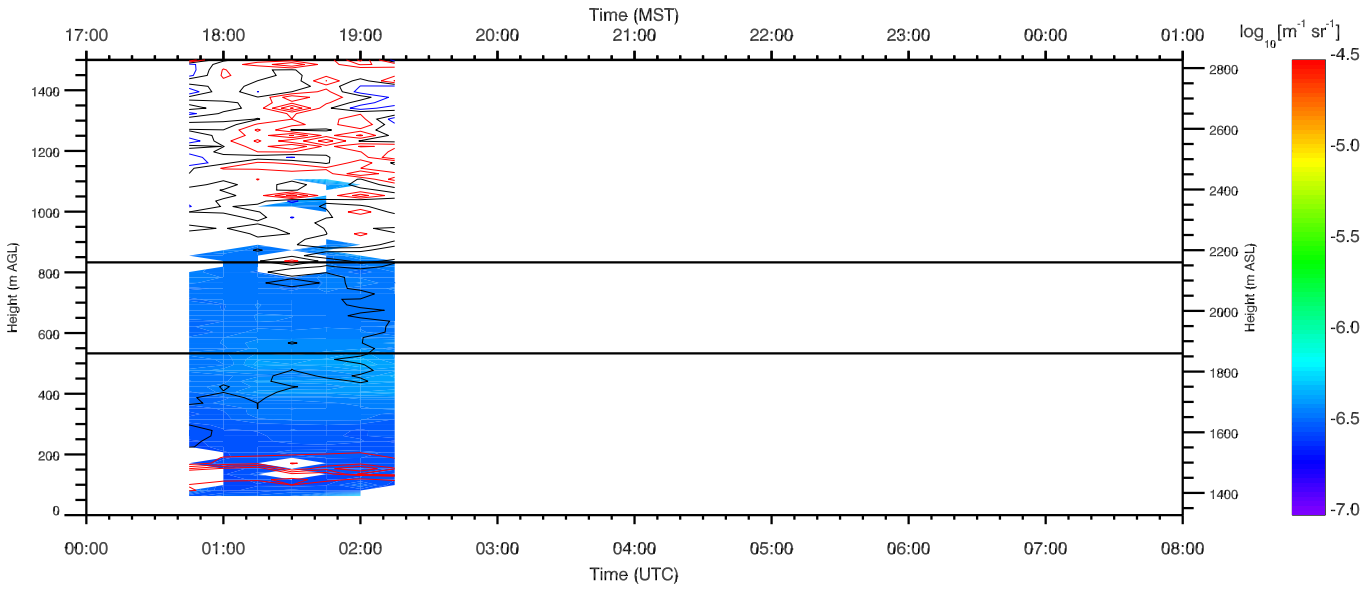

Backscatter 10 Oct 2012 1600 - 11 Oct 2012 0000

ND-LIDAR MATERHORN 14 Oct 2012

Backscatter 14 Oct 2012 0000 - 14 Oct 2012 0800

Backscatter 14 Oct 2012 0800 - 14 Oct 2012 1600

Backscatter 14 Oct 2012 1600 - 15 Oct 2012 0000

ND-LIDAR MATERHORN 15 Oct 2012

Backscatter 15 Oct 2012 0000 - 15 Oct 2012 0800

Backscatter 15 Oct 2012 0800 - 15 Oct 2012 1600

Backscatter 15 Oct 2012 1600 - 16 Oct 2012 0000

ND-LIDAR MATERHORN 16 Oct 2012