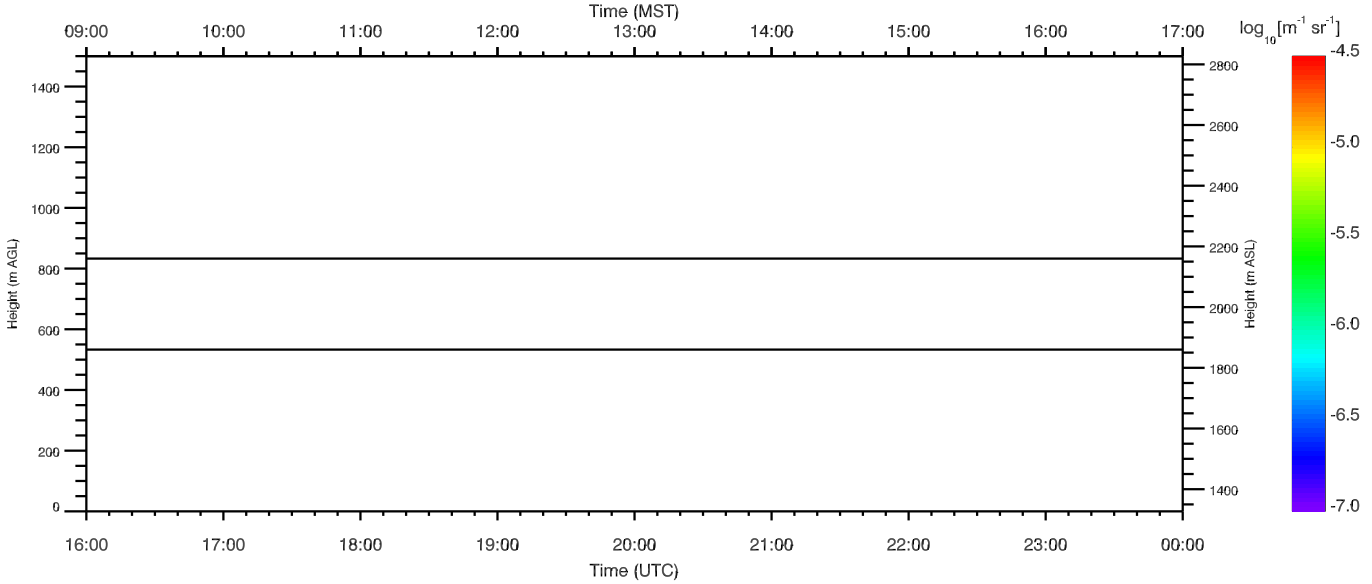

ND-LIDAR MATERHORN 15 Oct 2012

Backscatter 15 Oct 2012 0000 - 15 Oct 2012 0800

Backscatter 15 Oct 2012 0800 - 15 Oct 2012 1600

Backscatter 15 Oct 2012 1600 - 16 Oct 2012 0000

ND-LIDAR MATERHORN 16 Oct 2012