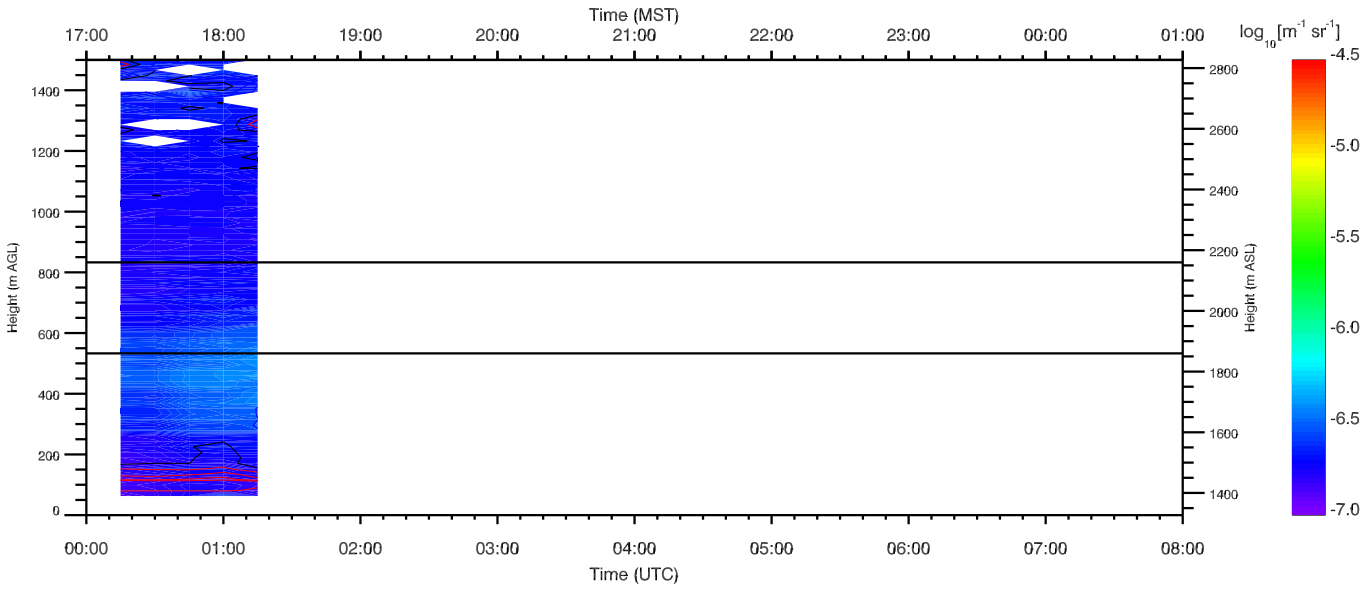

Backscatter 09 Oct 2012 0800 - 09 Oct 2012 1600

Backscatter 09 Oct 2012 1600 - 10 Oct 2012 0000

ND-LIDAR MATERHORN 10 Oct 2012

Backscatter 10 Oct 2012 0000 - 10 Oct 2012 0800

Backscatter 10 Oct 2012 0800 - 10 Oct 2012 1600

Backscatter 10 Oct 2012 1600 - 11 Oct 2012 0000

ND-LIDAR MATERHORN 14 Oct 2012

Backscatter 14 Oct 2012 0000 - 14 Oct 2012 0800

Backscatter 14 Oct 2012 0800 - 14 Oct 2012 1600

Backscatter 14 Oct 2012 1600 - 15 Oct 2012 0000