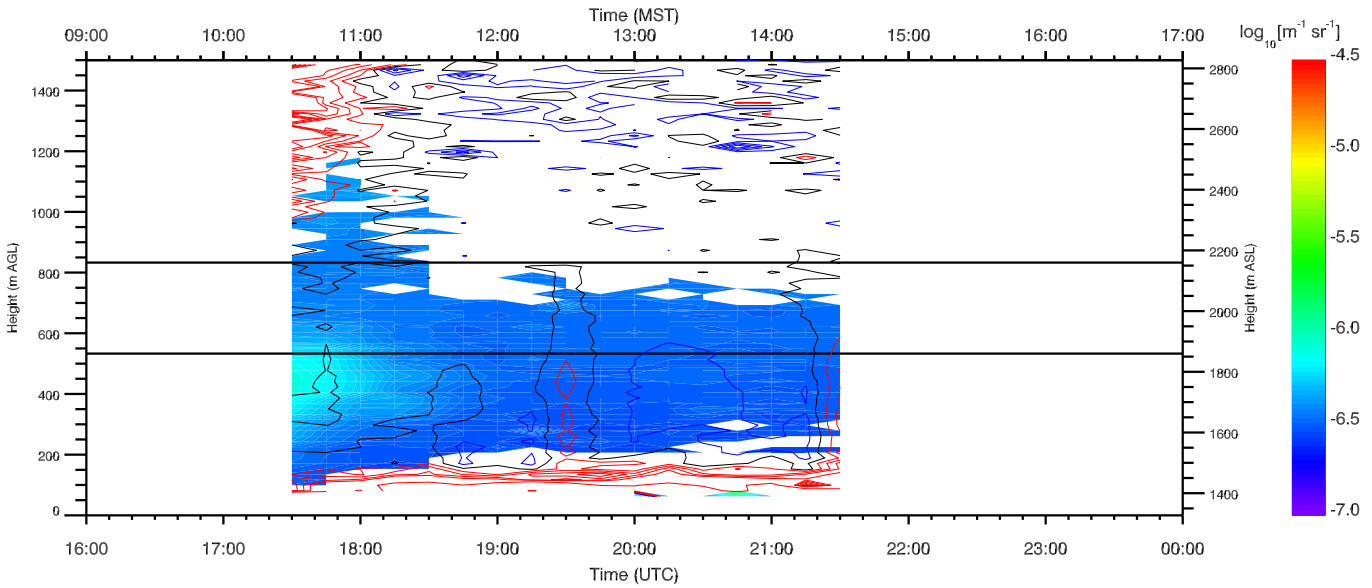

Backscatter 09 Oct 2012 0800 - 09 Oct 2012 1600

Backscatter 09 Oct 2012 1600 - 10 Oct 2012 0000

ND-LIDAR MATERHORN 10 Oct 2012

Backscatter 10 Oct 2012 0000 - 10 Oct 2012 0800

Backscatter 10 Oct 2012 0800 - 10 Oct 2012 1600

Backscatter 10 Oct 2012 1600 - 11 Oct 2012 0000

ND-LIDAR MATERHORN 14 Oct 2012

Backscatter 14 Oct 2012 0000 - 14 Oct 2012 0800

Backscatter 14 Oct 2012 0800 - 14 Oct 2012 1600

Backscatter 14 Oct 2012 1600 - 15 Oct 2012 0000

ND-LIDAR MATERHORN 15 Oct 2012

Backscatter 15 Oct 2012 0000 - 15 Oct 2012 0800

Backscatter 15 Oct 2012 0800 - 15 Oct 2012 1600

Backscatter 15 Oct 2012 1600 - 16 Oct 2012 0000

ND-LIDAR MATERHORN 16 Oct 2012