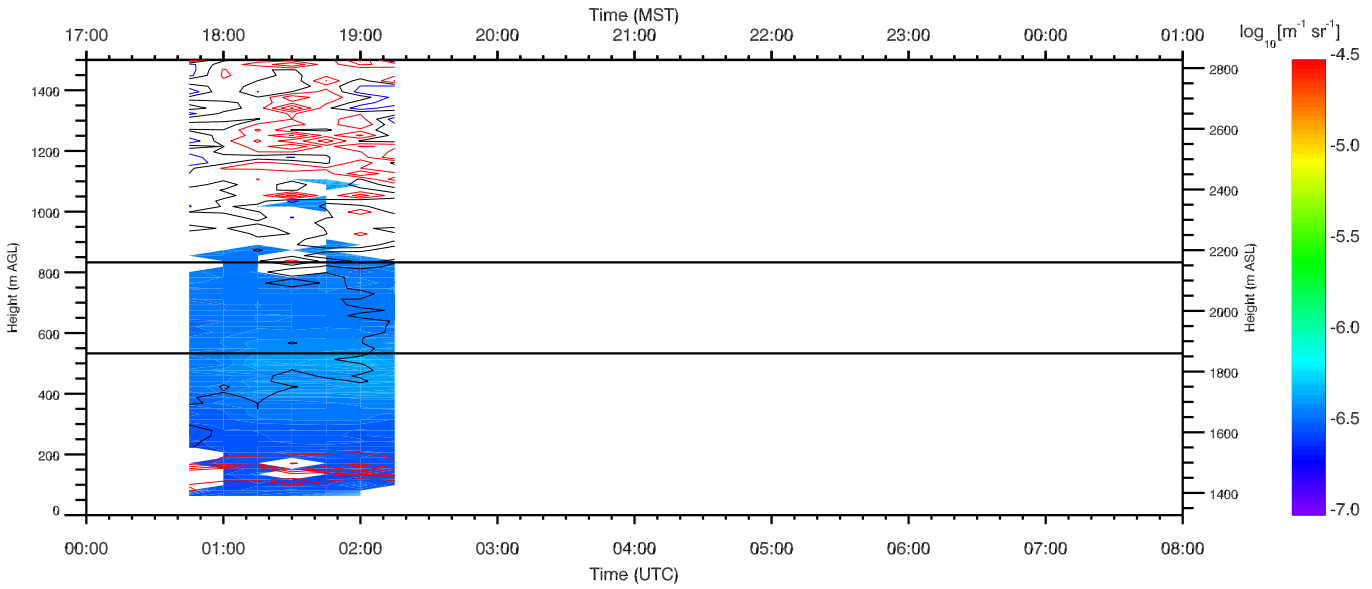

Backscatter 10 Oct 2012 1600 - 11 Oct 2012 0000

ND-LIDAR MATERHORN 14 Oct 2012

Backscatter 14 Oct 2012 0000 - 14 Oct 2012 0800

Backscatter 14 Oct 2012 0800 - 14 Oct 2012 1600

Backscatter 14 Oct 2012 1600 - 15 Oct 2012 0000

ND-LIDAR MATERHORN 15 Oct 2012

Backscatter 15 Oct 2012 0000 - 15 Oct 2012 0800

Backscatter 15 Oct 2012 0800 - 15 Oct 2012 1600

Backscatter 15 Oct 2012 1600 - 16 Oct 2012 0000

ND-LIDAR MATERHORN 16 Oct 2012