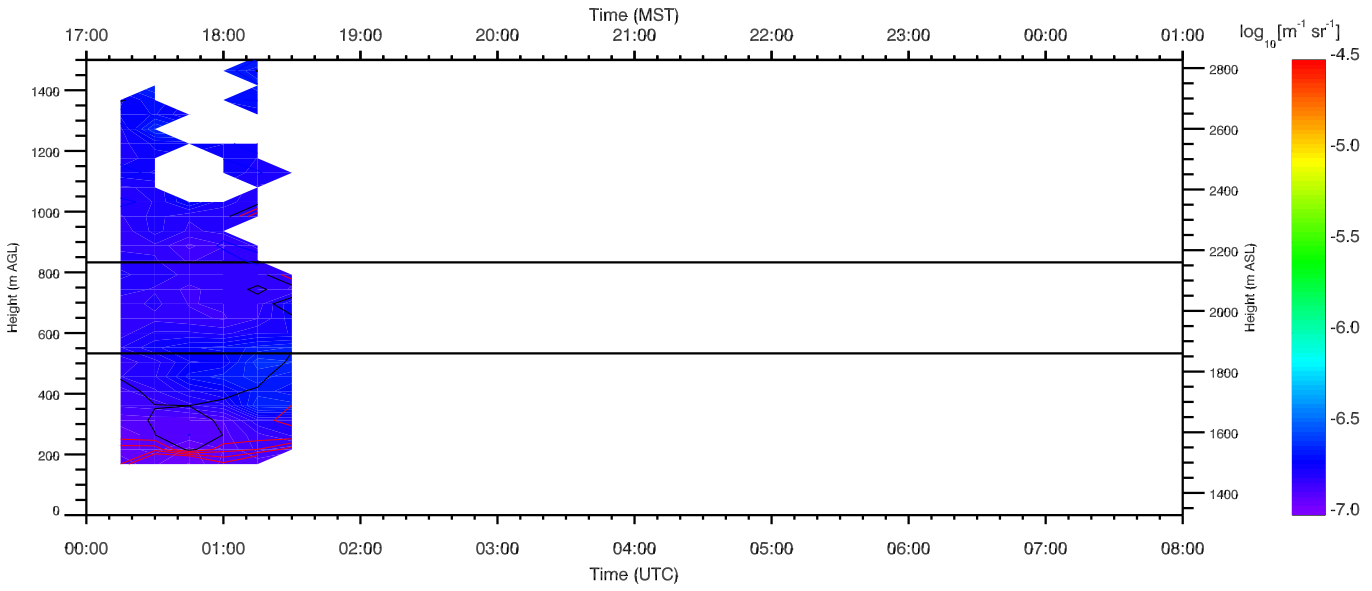

Backscatter 16 Oct 2012 0000 - 16 Oct 2012 0800

Backscatter 16 Oct 2012 0800 - 16 Oct 2012 1600

Backscatter 16 Oct 2012 1600 - 17 Oct 2012 0000

ND-LIDAR MATERHORN 17 Oct 2012

Backscatter 17 Oct 2012 0000 - 17 Oct 2012 0800

Backscatter 17 Oct 2012 0800 - 17 Oct 2012 1600

Backscatter 17 Oct 2012 1600 - 18 Oct 2012 0000

ND-LIDAR MATERHORN 18 Oct 2012

Backscatter 18 Oct 2012 0000 - 18 Oct 2012 0800

Backscatter 18 Oct 2012 0800 - 18 Oct 2012 1600

Backscatter 18 Oct 2012 1600 - 19 Oct 2012 0000