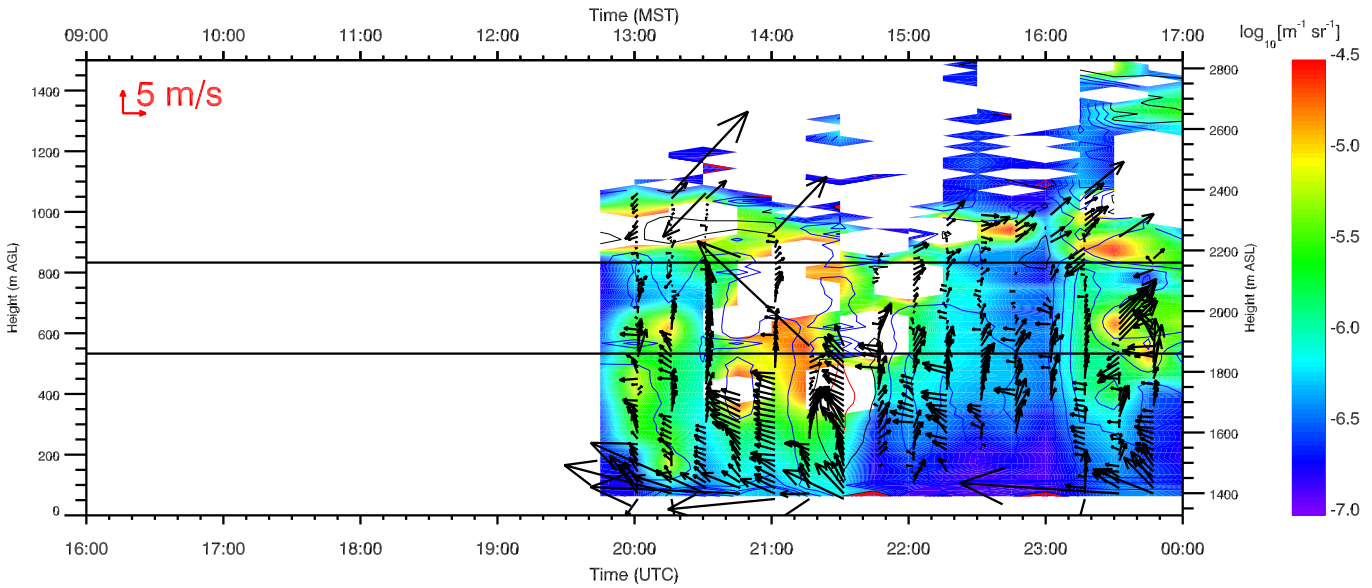

Backscatter 10 Oct 2012 1600 - 11 Oct 2012 0000

UU-LIDAR MATERHORN 12 Oct 2012

Backscatter 12 Oct 2012 0000 - 12 Oct 2012 0800

Backscatter 12 Oct 2012 0800 - 12 Oct 2012 1600

Backscatter 12 Oct 2012 1600 - 13 Oct 2012 0000