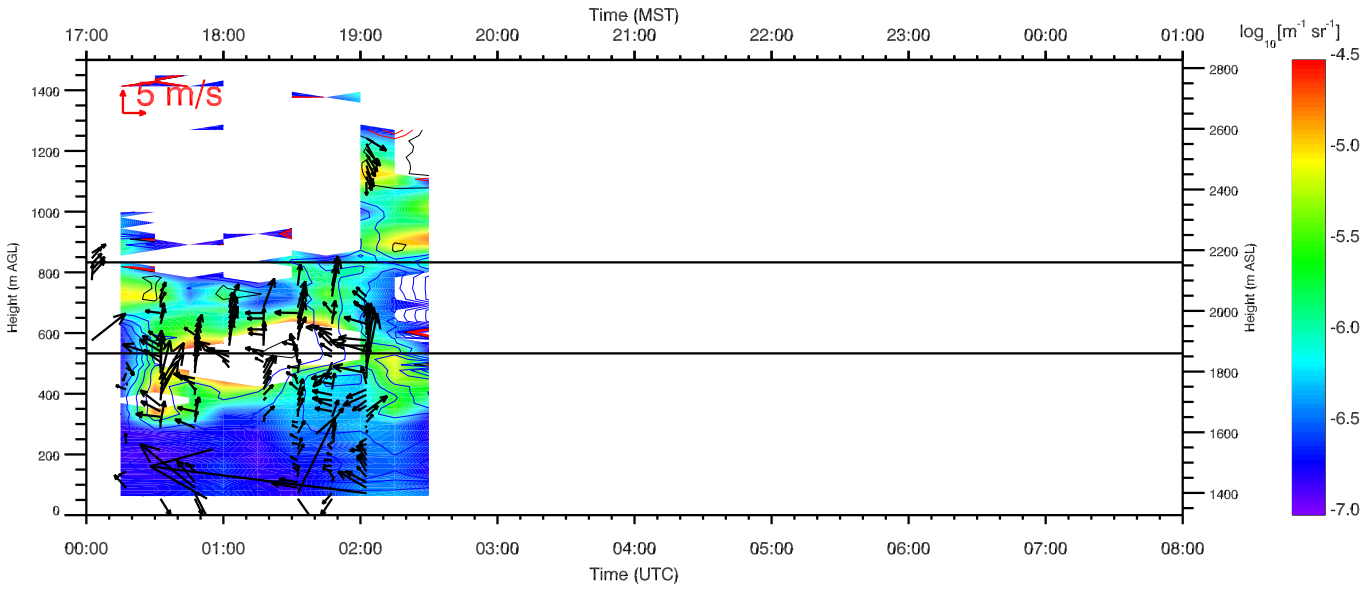

UU-LIDAR MATERHORN 13 Oct 2012

Backscatter 13 Oct 2012 0000 - 13 Oct 2012 0800