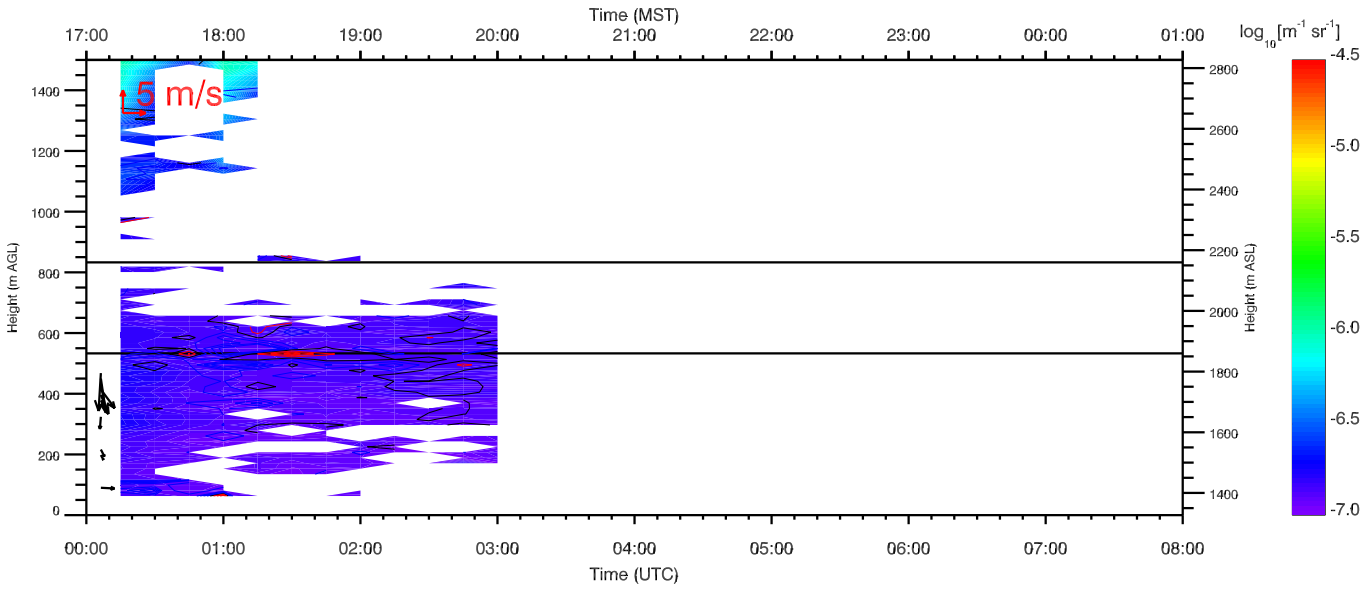

Backscatter 25 Oct 2012 0800 - 25 Oct 2012 1600

Backscatter 25 Oct 2012 1600 - 26 Oct 2012 0000

UU-LIDAR MATERHORN 26 Oct 2012

Backscatter 26 Oct 2012 0000 - 26 Oct 2012 0800

Backscatter 26 Oct 2012 0800 - 26 Oct 2012 1600

Backscatter 26 Oct 2012 1600 - 27 Oct 2012 0000