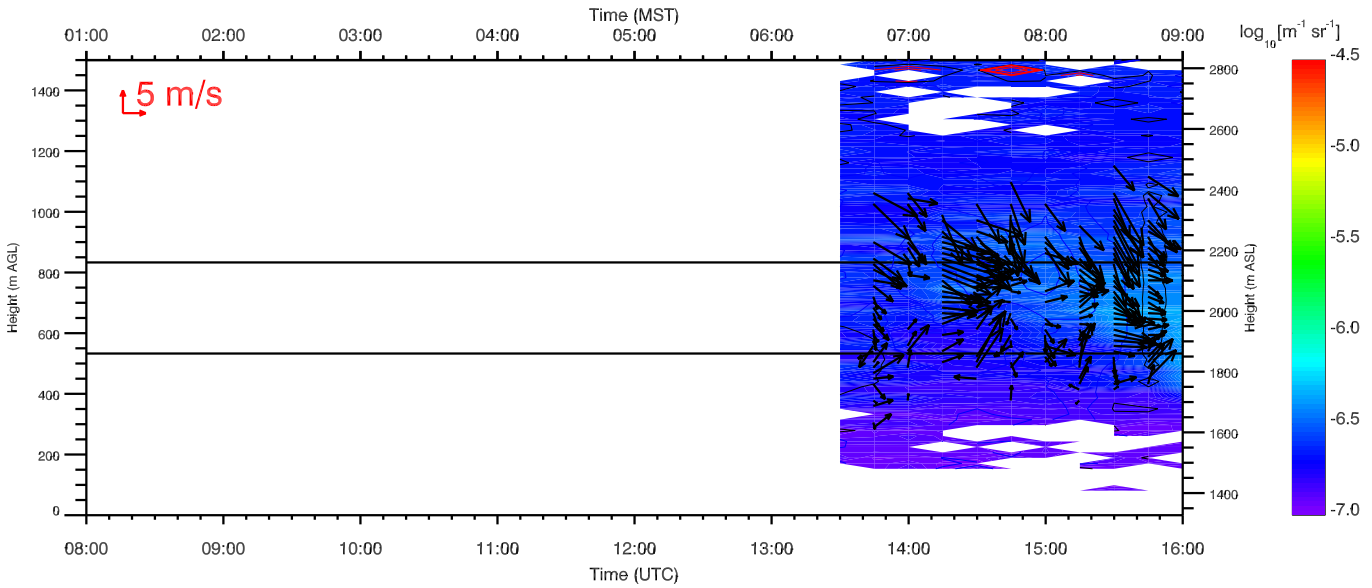

Backscatter 13 Oct 2012 0800 - 13 Oct 2012 1600