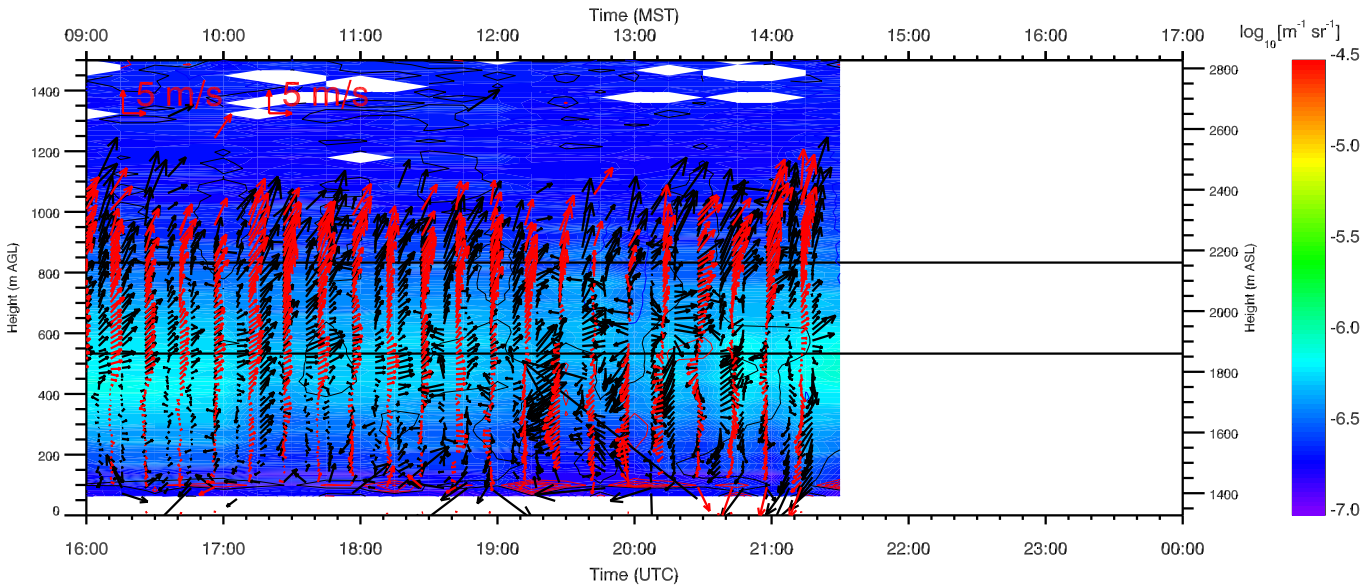

Backscatter 20 Oct 2012 0800 - 20 Oct 2012 1600

Backscatter 20 Oct 2012 1600 - 21 Oct 2012 0000

UU-LIDAR WATERHORN 21 Oct 2012

Backscatter 21 Oct 2012 0000 - 21 Oct 2012 0800

Backscatter 21 Oct 2012 0800 - 21 Oct 2012 1600

Backscatter 21 Oct 2012 1600 - 22 Oct 2012 0000

UU-LIDAR MATERHORN 22 Oct 2012

Backscatter 22 Oct 2012 0000 - 22 Oct 2012 0800

Backscatter 22 Oct 2012 0800 - 22 Oct 2012 1600

Backscatter 22 Oct 2012 1600 - 23 Oct 2012 0000