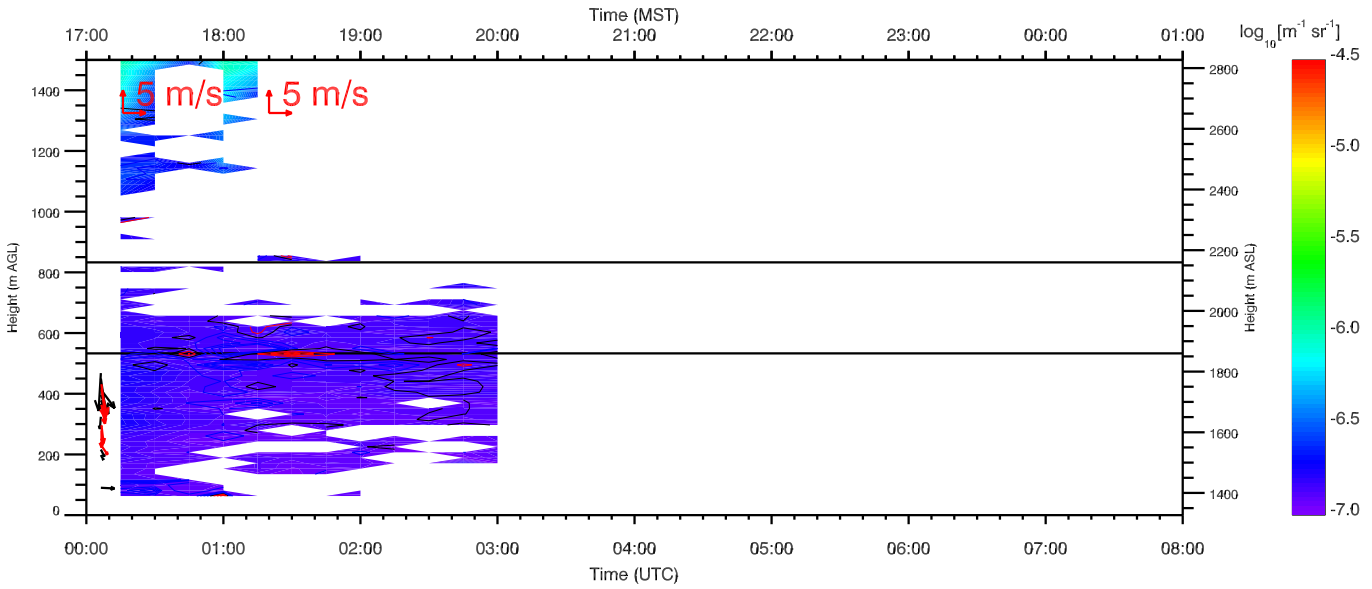

Backscatter 25 Oct 2012 0800 - 25 Oct 2012 1600

Backscatter 25 Oct 2012 1600 - 26 Oct 2012 0000

UU-LIDAR MATERHORN 26 Oct 2012

Backscatter 26 Oct 2012 0000 - 26 Oct 2012 0800

Backscatter 26 Oct 2012 0800 - 26 Oct 2012 1600

Backscatter 26 Oct 2012 1600 - 27 Oct 2012 0000