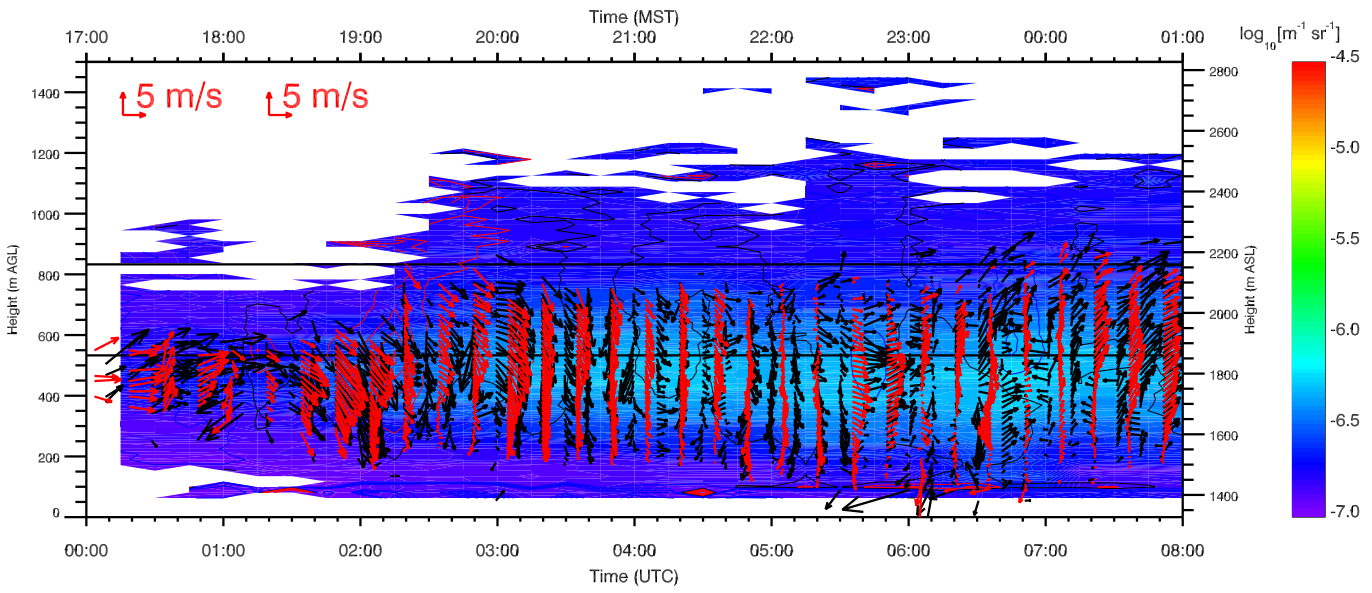

Backscatter 20 Oct 2012 0800 - 20 Oct 2012 1600

Backscatter 20 Oct 2012 1600 - 21 Oct 2012 0000

UU-LIDAR WATERHORN 21 Oct 2012

Backscatter 21 Oct 2012 0000 - 21 Oct 2012 0800

Backscatter 21 Oct 2012 0800 - 21 Oct 2012 1600

Backscatter 21 Oct 2012 1600 - 22 Oct 2012 0000

UU-LIDAR MATERHORN 22 Oct 2012

Backscatter 22 Oct 2012 0000 - 22 Oct 2012 0800

Backscatter 22 Oct 2012 0800 - 22 Oct 2012 1600

Backscatter 22 Oct 2012 1600 - 23 Oct 2012 0000