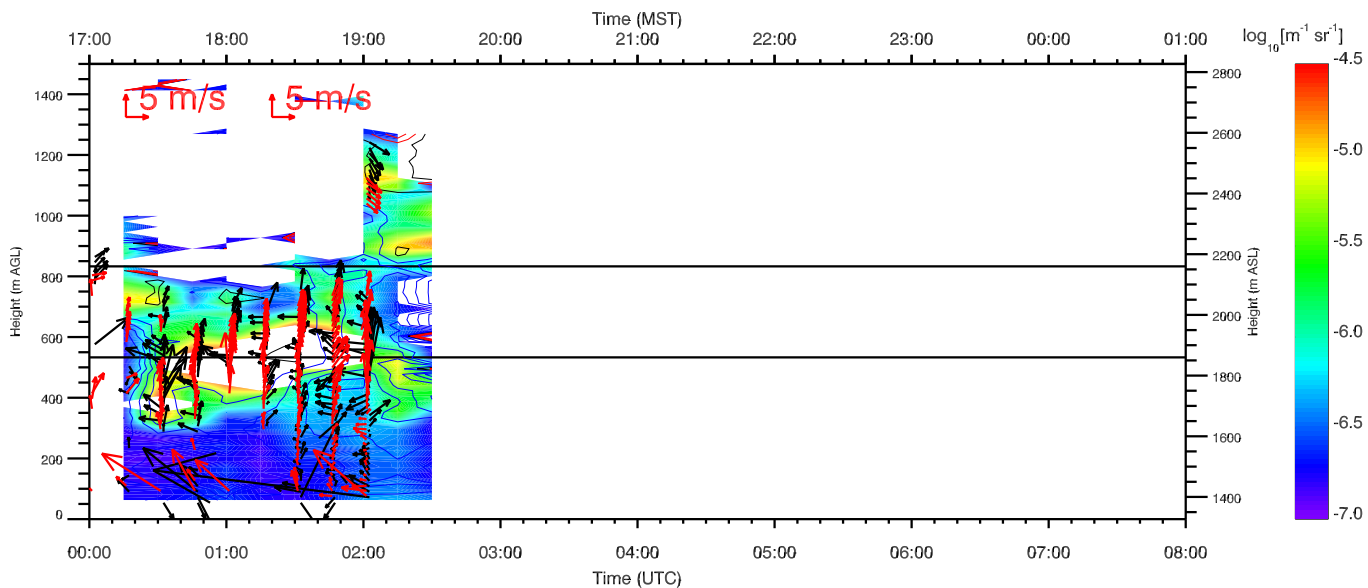

UU-LIDAR WATERHORN 13 Oct 2012

Backscatter 13 Oct 2012 0000 - 13 Oct 2012 0800